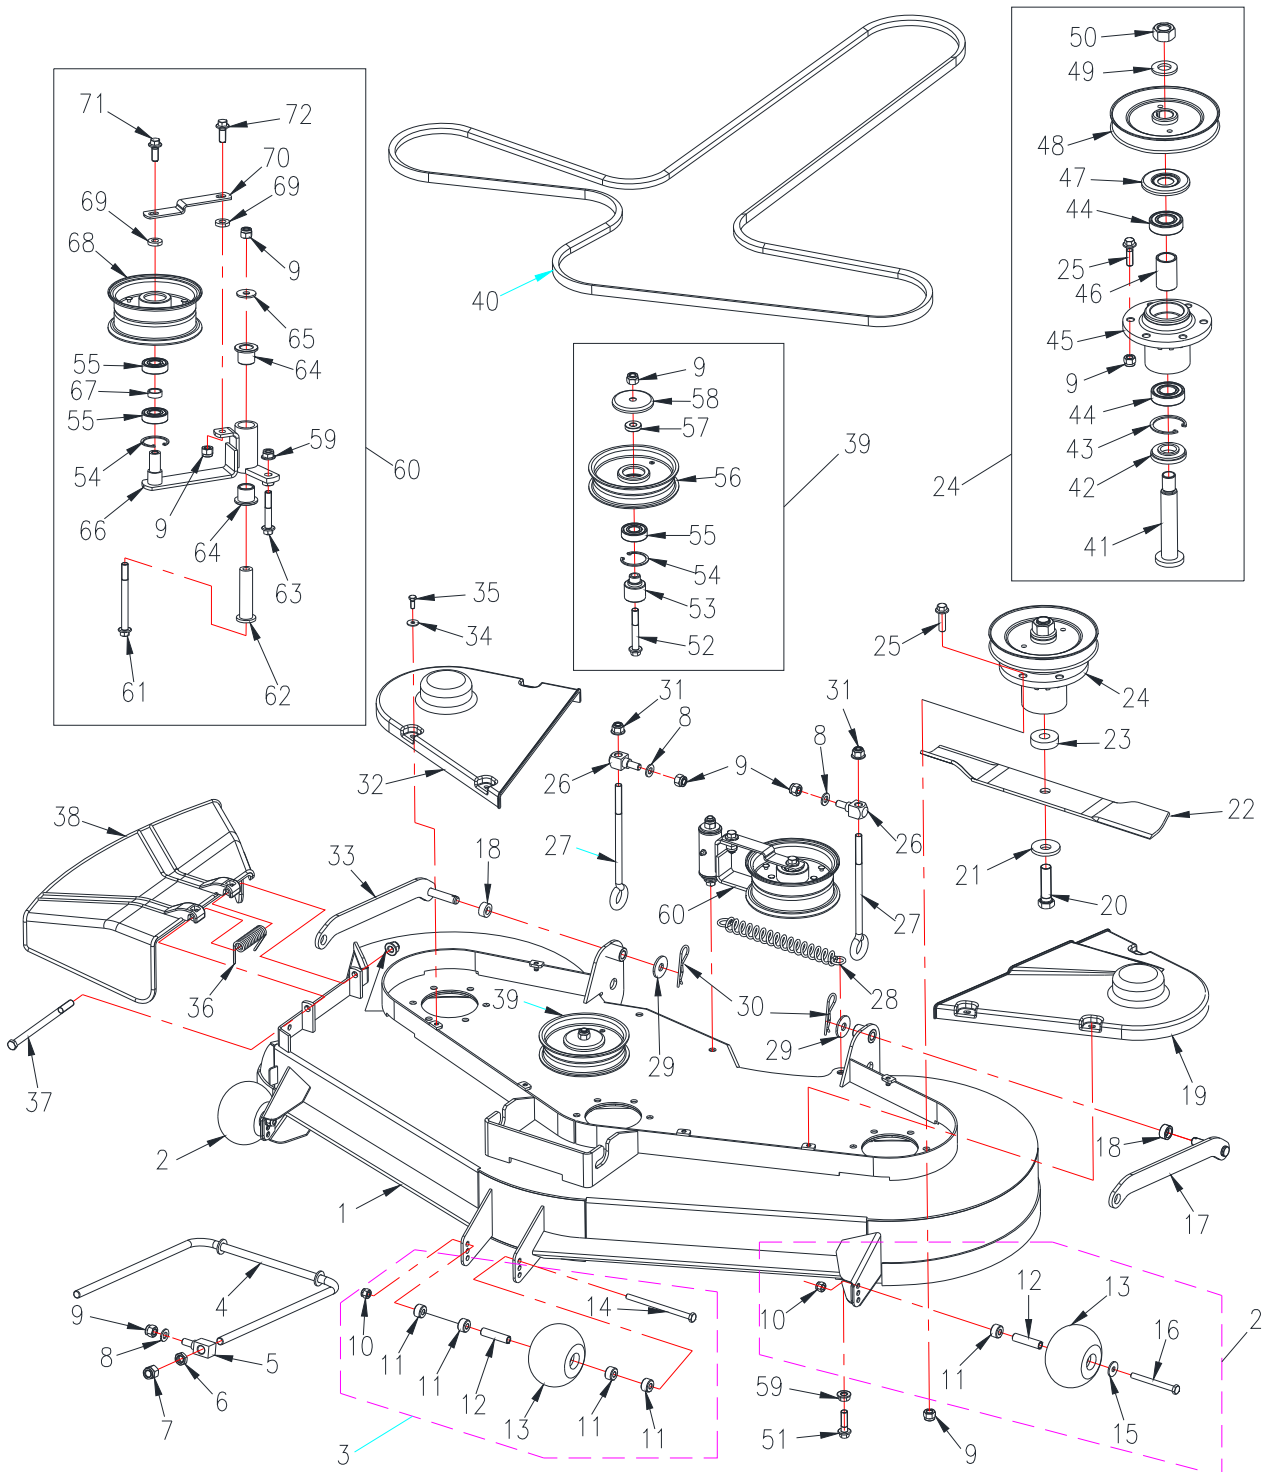

Mower Deck Assembly

Mower Deck Assembly

Ref	P/N	Description	46XP	50XP	60XP	Ref	P/N	Description	46XP	50XP	60XP
1	4601340	Deck Weldment	x			35	B5783-616	Hex hd bolt M6×16	x	x	x
	5001340	Deck Weldment		x		36	5001007	Torsion Spring	x	x	x
	6011040	Deck Weldment			x	37	2802008	Bolt M10×160	x	x	x
2	5001335	Anti Scalp Roller ASM	x	x	x		5001004	Discharge Chute	x	x	x
3	5001330A	Anti Scalp Roller ASM	x	x	x	39	5201010	Tension Pulley ASM	x	x	x
4	5001304	Front Deck Support Rod	x	x	x	40	4601002	Blade Drive Belt	x		
5	5001607	Support Rod Pivot Bushing	x	x	x		5001002	Blade Drive Belt		x	
6	B6172-12	Locknut M12	x	x	x		6011001	Blade Drive Belt			x
7	B6182-12	Locknut M12	x	x	x	41	5201051	Spindle Shaft	x		
8	B97.1-10	Flat Washer M10	x	x	x		6011143	Spindle Shaft		x	x
9	B6182-10	Locknut M10	x	x	x	42	5201043	Lower Dust Guard	x	x	x
10	B6182-8	Locknut M8	x	x	x	43	B893.2-52	Snap Ring M52	x	x	x
11	5001332A	Bushing 2	x	x	x	44	B276-6205RS	Bearing 6205-2RS	x	x	x
12	5001334	Bolt Sleeve	x	x	x	45	5201050	Spindle Housing	x	x	x
13	5001333	Floating Roller	x	x	x	46	5201049	Spindle Bearing Spacer	x	x	x
14	B5782-8120	Bolt M8×120	x	x	x	47	5201044	Upper Dust Guard	x	x	x
15	B96-8	Flat washer M8	x	x	x	48	4601356	Blade Pulley	x		
16	B5782-880	Bolt M8×80	x	x	x		5001306	Blade Pulley		x	
17	5001601	Left Hanging Plate	x	x	x		6011141	Blade Pulley			x
18	5001603	Bearing Spacer	x	x	x	49	5201048	Washer (2)	x	x	x
19	4601120	Left Belt Cover	x			50	B6173-20	Nut M20×1.5			
	5001017	Left Belt Cover		x			B6171-20	Nut M20×1.5	x	x	x
	6011002	Left Belt Cover			x	51	B5787-1035	Bolt M10×35		x	
20	B5785-161560	Bolt M16×1.5×60	x	x	x	52	B5787-1070	Bolt M10×70	x	x	x
21	5201042	Washer (1)	x	x		53	5201011	Idler Spacer Bushing	x	x	x
22	4601001U	Blade	x			54	B893.1-40	Snap Ring M40	x	x	x
	5001001U	Blade		x		55	B276-6203RS	Bearing 6203-2RS	x	x	x
	6001004U	Blade			x	56	5201012	Idler Pulley	x	x	x
23	5001307	Blade Washer	x	x	x	57	5002164	Padding Block	x	x	x
24	4601355	Spindle Assembly	x			58	5201291	Bearing Cover	x	x	x
	5001305	Spindle Assembly		x		59	B6177-10	Locknut M10	x	x	x
	6011140	Spindle Assembly			x	60	5001080	Tension Pulley ASM	x	x	x
25	B5787-1035	Bolt M10×35	x	x	x	61	B5787-10110	Bolt M10×110	x	x	x
26	5001607	Support Rod Pivot Bushing	x	x	x	62	5001081	Pivot Tensioner Mount	x	x	x
27	5001008	Deck lift Rod	x			63	B5787-1060	Bolt M10×60	x	x	x
	5001401	Deck lift Rod		x	x	64	3301003	Olite bronze bushing	x	x	x
28	4211004	Tension Spring	x			65	5001083	Washer M10	x	x	x
	5207015	Tension Spring		x	x	66	5001090	Deck Belt Tension Arm	x	x	x
29	5001006	Washer M12	x	x	x	67	5201077	Bearing Spacer	x	x	x
30	4806002	Hair Pin	x	x	x	68	5201064	Tension Pulley	x	x	x
31	B6183-10	Locknut M10	x	x	x	69	5201078	Bearing Spacer M10	x	x	x
32	4601119	Right Belt Cover	x			70	5201062	Tension Pulley Brace	x	x	x
	5001016	Right Belt Cover		x		71	B5787-1025	Bolt M10X25	x	x	x
	6011003	Right Belt Cover			x	72	B5787-1030	Bolt M10X30	x	x	x
33	5001604	Right Hanging Plate	x	x	x						
34	B96-6	Flat washer M6	x	x	x