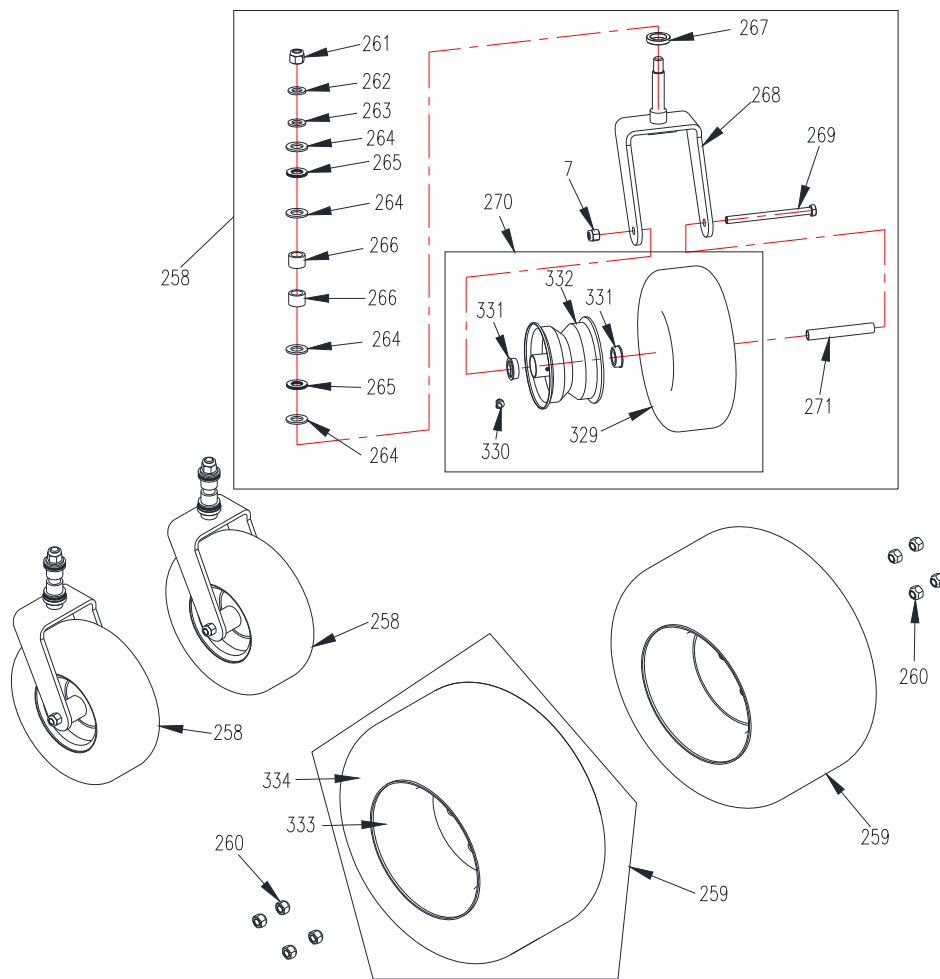

Tire Combination

Ref	P/N	Description	46XP	50XP	60XP	Ref	P/N	Description	46XP	50XP	60XP
7	B6182-12	Locknut M12	x	x	x	269	B5782-12150	Bolt 12x150	x		
258	5002090A	Steering Wheel ASM	x				B5782-12180	Bolt 12x180		x	x
	5002430B	Steering Wheel ASM		x	x	270	5002100	Front Wheel (white)	x		
259	5000050	Drive Wheel 18x9.5-8	x				5002445	Front Wheel (white)		x	x
	5000060	Drive Wheel 20x10-8		x	x	271	5002092	Caster Wheel Bushing	x		
260	5000001	Nut 1/2-20UNF	x	x	x		5002431	Caster Wheel Bushing		x	x
261	B6184-16	Locknut M16	x	x	x	329	5002101	Tire 11x4	x		
262	B97.1-16	Flat Washer M16	x	x	x		5002411	Tire 13x5		x	x
263	B1972-A31.5	Washer	x	x	x	330	B1153-6	Grease Fitting M6, 45°	x	x	x
264	B97.1-20	Flat Washer M20	x	x	x	331	5002103	Bearing	x	x	x
265	B7915- AXK2035	Bearing AXK20x35	x	x	x	332	5002102	Wheel Rim 5x3	x		
266	B290-HKH2020	Bearing HKH20x20	x	x	x		5002442	Wheel Rim 6x3.2		x	x
267	B9877.1-28407	Grease Seal 28x40x7	x	x	x	333	5000052	Wheel Rim 8x7	x	x	x
268	5002095A	Caster Wheel Yoke	x			334	5000051	Tire 18x9.5-8	x		
	5002435C	Caster Wheel Yoke		x	x		5000056	Tire 20x10-8		x	x