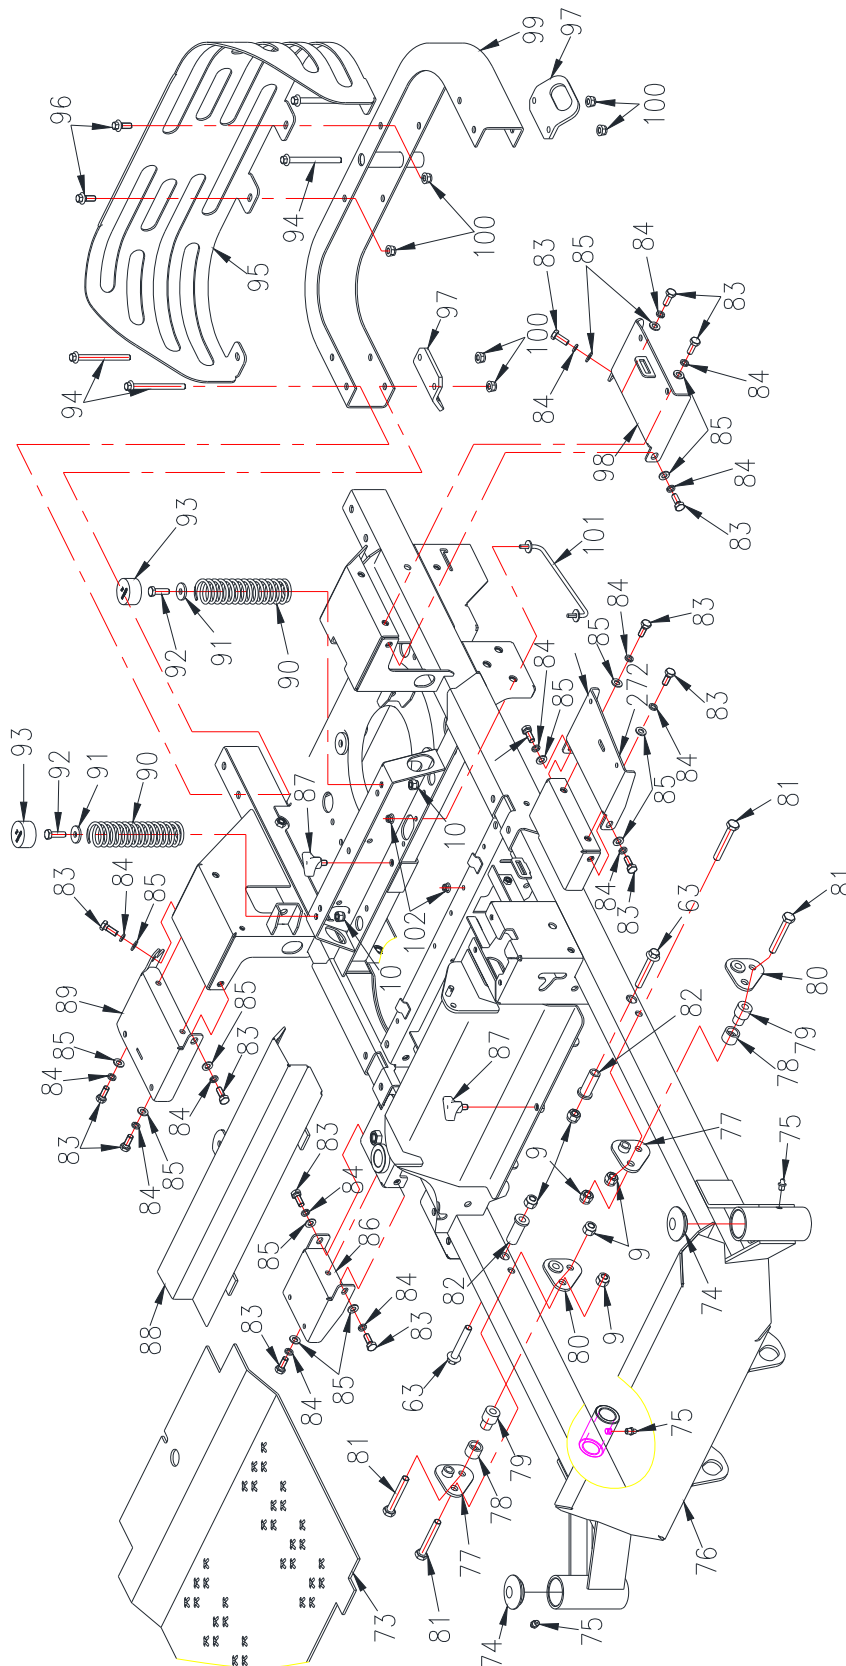

Front Frame Assembly

Front Frame Assembly

Ref	P/N	Description	46XP	50XP	60XP	Ref	P/N	Description	46XP	50XP	60XP
9	B6182-10	Locknut M10	x	x	x	87	3302190	Three-Arm Knob	x	x	x
10	B6182-8	Locknut M8	x	x	x	88	5002385A	Fan Cover	x	x	x
63	B5787-1060	Bolt M10x60	x			89	5002681	Rear Support Plate RH	x	x	x
73	5002643	Foot Plate	x	x	x	90	5002022	Spring	x	x	x
74	5002020	Cap,Dust	x	x	x	91	2802183B	Washer	x	x	x
75	B1152-8	Grease Fitting M8x1	x	x	x	92	B5783-825	Bolt M8x25	x	x	x
76	5002601	Frame	x	x	x	93	5203045	Spring Cover	x	x	x
77	5000610	Front Hanging Plate		x	x	94	B5787-890	Bolt M8x90	x	x	x
78	5000614	Spacer		x	x	95	5002659	Rear Engine Guard	x	x	x
79	5000613	Spacer		x	x	96	B5787-820	Bolt M8x20	x	x	x
80	5000615	Front Hanging Plate		x	x	97	5009026	Fixed Plate	x	x	x
81	B5782-1065	Bolt M10x65		x	x	98	5002678	Rear Support Plate RH	x	x	x
82	5000607	Spacer	x			99	5002707	Rear Guard	x	x	x
83	B5783-820	Bolt M8x20	x	x	x	100	B6183-8	Locknut M8	x	x	x
84	B93-8	Lock Washer M8	x	x	x	101	5002390A	Wire rod welding	x	x	x
85	B97.1-8	Flat Washer M8	x	x	x	102	B6183.1-6	Locknut M6	x	x	x
86	5002688	Front Support Plate RH	x	x	x	272	5002686	Front Support Plate LH	x	x	x