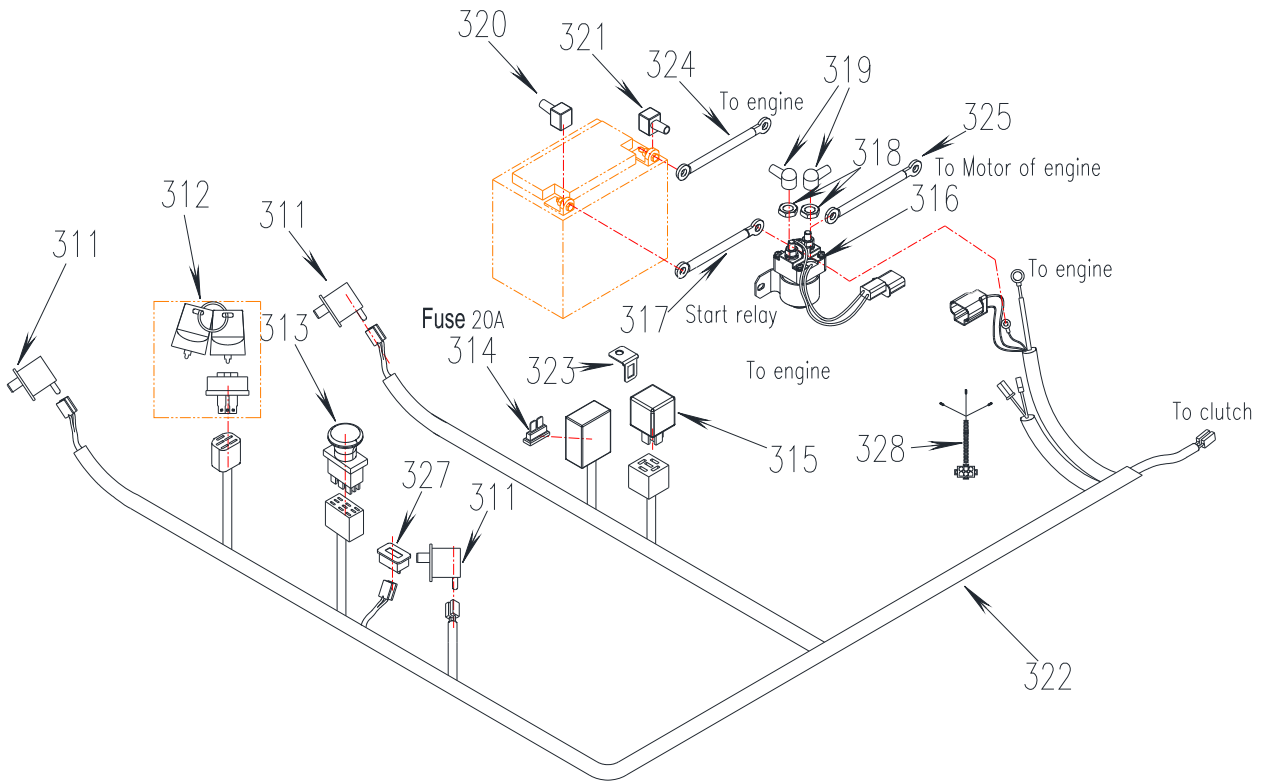

Ref	P/N	Description	46XP	50XP	60XP	Ref	P/N	Description	46XP	50XP	60XP
311	5008003	Plunger Switch	x	x	x	320	3312032	Battery Boot (Positive)	x	x	x
312	5208070	Ignition Switch ASM	x	x	x	321	3312031	Battery Boot (Negative)	x	x	x
313	5208022	Blade Control Switch	x	x	x	322	5008621B	Wiring Harness	x	x	x
314	5208007	Fuse 20A	x	x	x	323	5008012	Bracket of Relay	x	x	x
315	5008011	12V Relay	x	x	x	324	423118N	Negative Cable	x	x	x
316	463234	Start-up Relay	x	x	x	325	3609004	Wire to Motor	x	x	x
317	423116N	Positive Cable/Power Wire	x	x	x	327	523283B	Hour Meter	x	x	x
318	5008005	Nut 5/16-24UNF	x	x	x	328	5208033	Wiring Harness (Loncin)	x	x	x
319	2808107	Relay Cable Cover	x	x	x