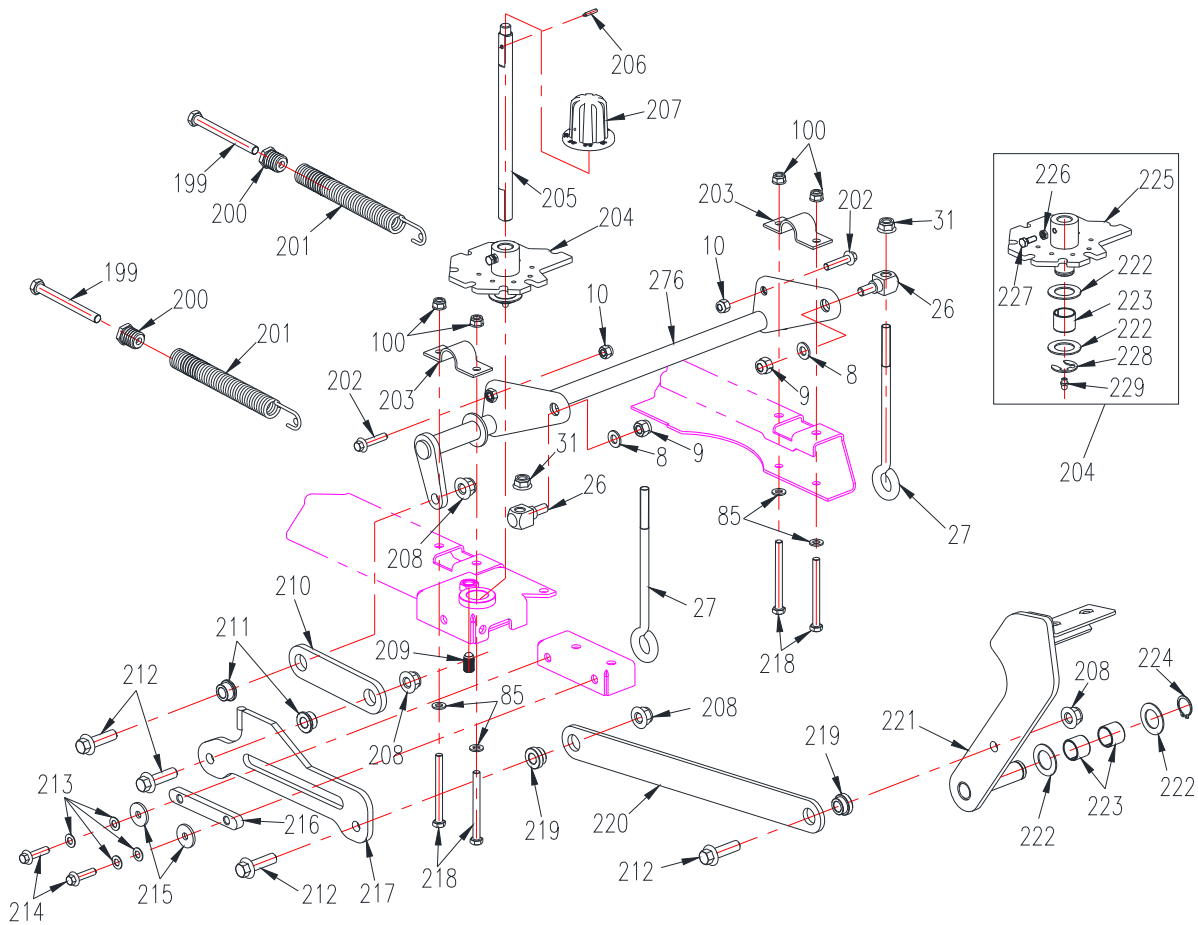

Ref	P/N	Description	46XP	50XP	60XP	Ref	P/N	Description	46XP	50XP	60XP
8	B97.1-10	Flat Washer M10	x	x	x	212	B5787-1240	Bolt M12×40	x	x	x
9	B6182-10	Locknut M10	x	x	x	213	B1972-A16	Washer	x	x	x
10	B6182-8	Locknut M8	x	x	x	214	B5787-830	Bolt M8×30	x	x	x
26	5001607	Support Rod Pivot Bushing	x	x	x	215	5203408	Washer	x	x	x
31	B6183-10	Locknut M10	x	x	x	216	5002634	Heel Block	x	x	x
85	B97.1-8	Flat Washer M8	x	x	x	217	5002640	Limit Plate	x	x	x
100	B6183-8	Locknut M8	x	x	x	218	B5782-885	Bolt M8×85	x	x	x
199	B5783-10110	Bolt M10×110	x	x	x	219	5002541A	Axle Sleeve	x	x	x
200	5002677	Tensin Spring Joint	x	x	x	220	5002639	Connecting Plate	x	x	x
201	5002676	Tensin Spring	x	x	x	221	5002646	Foot Swing Arm	x	x	x
202	B5787-835	Bolt M8×35	x	x	x	222	5202020	Washer	x	x	x
203	5002306A	Clamp	x	x	x	223	B12613-252220	Bearing 25×22×20	x	x	x
204	5002702	Knob ASM	x	x	x	224	B894.1-22	Snap Ring M22	x	x	x
205	5000622	Rotation Shaft	x	x	x	225	5002630	Cutting Height Bracket	x	x	x
206	B75-420	Bolt M4×20	x	x	x	226	B6172.1-6	Nut M8	x	x	x
207	5000621	Knob	x	x	x	227	B5783-616	Bolt M6×16	x	x	x
208	B6183-12	Locknut M12	x	x	x	228	B896-15	Circlip	x	x	x
209	YJT1113-1220	Glass Bead Screw M12×20	x	x	x	229	B1152-6	Grease Fitting M6	x	x	x
210	5002638	Connecting Plate	x	x	x	276	5002635	Deck Lift Shaft Weldment	x	x	x
211	5002519A	Axle Sleeve	x	x	x