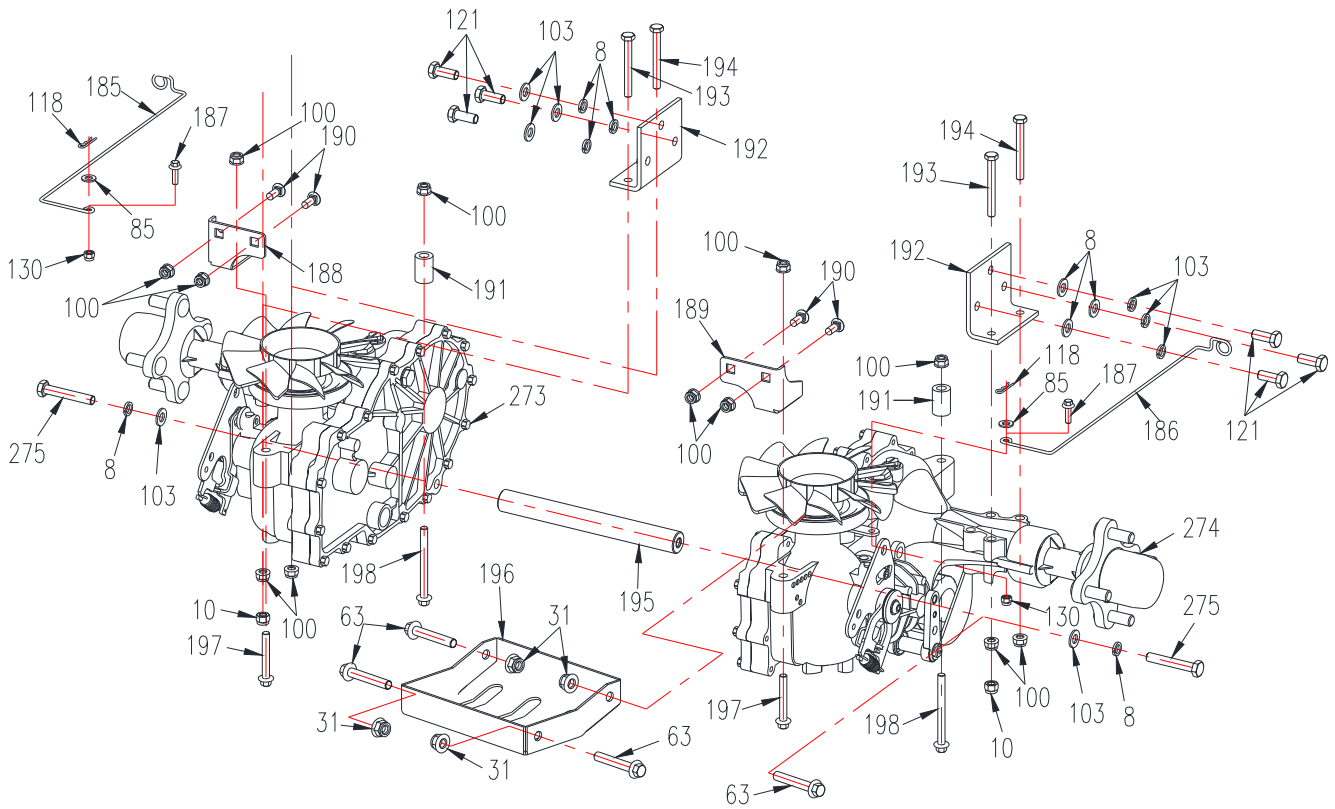

Driving System

Ref	P/N	Description	46XP	50XP	60XP	Ref	P/N	Description	46XP	50XP	60XP
8	B97.1-10	Flat Washer M10	x	x	x	190	B801-820	Bolt M8×20	x	x	x
10	B6182-8	Locknut M8	x	x	x	191	5002673	Idler Spacer Bushing	x	x	x
31	B6183-10	Locknut M10	x	x	x	192	5002013	Outer Axle Bracket	x	x	x
63	B5787-1060	Bolt M10×60	x			193	B5782-870	Bolt M8×70	x		
85	B97.1-8	Flat Washer M8	x	x	x		B5782-880	Bolt M8×80		x	x
100	B6183-8	Locknut M8	x	x	x	194	B5782-870	Bolt M8×70	x	x	x
103	B93-10	Lock Washer M10	x	x	x	195	6012020	Axle		x	x
118	XSZ56-1-17	Hair Pin	x			196	5002657	Connecting Seat	x		
130	B6182-6	Locknut M6		x	x	197	B5787-855	Bolt M8×55	x	x	x
185	5002024	Release, Hydro RH	x			198	B5787-885	Bolt M8×85	x	x	x
	6012009	Release, Hydro RH		x	x	273	5002011A	Right Drive Axle	x		
186	5002023	Release, Hydro LH	x				6012014A	Right Drive Axle		x	x
	6012008	Release, Hydro LH		x	x	274	5002010A	Left Drive Axle	x		
187	B5787-620	Bolt M6×20		x	x		6012013A	Left Drive Axle		x	x
188	5002655	Fixed Plate, Front RH	x	x	x	275	B5782-1060	Bolt M10×60		x	x
189	5002656	Fixed Plate, Front LH	x	x	x