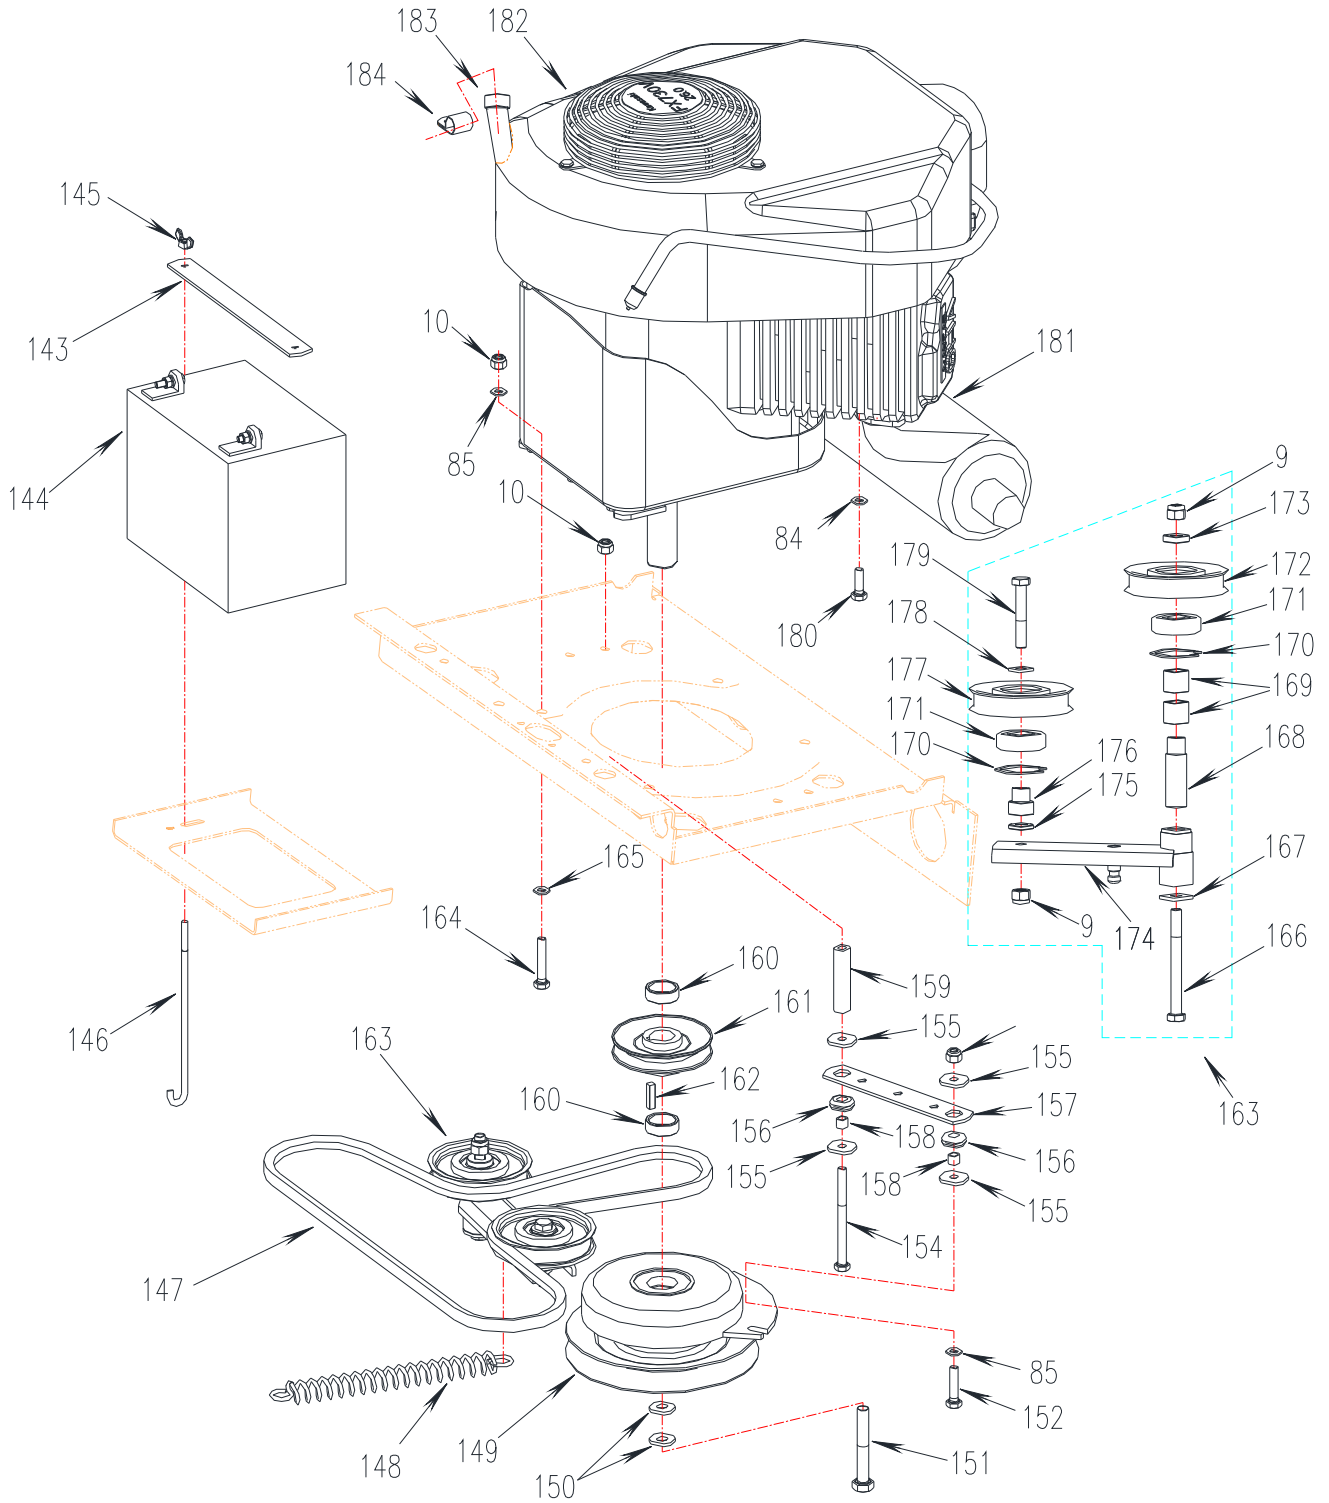

Control Assembly

Ref	P/N	Description	46XP	50XP	60XP	Ref	P/N	Description	46XP	50XP	60XP
8	B97.1-10	Flat Washer M10	x	x	x	121	B5783-1025	Bolt M10x25	x	x	x
9	B6182-10	Locknut M10	x	x	x	122	5002661	Hanging Board	x	x	x
10	B6182-8	Locknut M8	x	x	x	123	543152	Washer M10	x	x	x
83	B5783-820	Bolt M8x20	x	x	x	124	B1972- A22.5-2	Washer	x	x	x
84	B93-8	Lock Washer M8	x	x	x	125	B5783-1030	Bolt M10x30	x	x	x
85	B97.1-8	Flat Washer M8	x	x	x	126	5002260	Brake Tension Spring	x	x	x
100	B6183-8	Locknut M8	x	x	x	127	B801-616	Bolt M6x16	x	x	x
102	B6183-6	Locknut M6	x	x	x	128	5002250A	Limited Adjustable Plate	x	x	x
103	B93-10	Lock Washer M10	x	x	x	129	B5783-840	Bolt M8x40	x	x	x
104	5002672	Right Handle	x	x	x	130	B6182-6	Locknut M6	x	x	x
105	5002034	Handle Grip	x	x	x	131	5000603A	Seat	x	x	x
106	5002674	Left Handle	x	x	x	132	5000623	Limited Plate	x	x	x
107	5002666	RH Handle Mount ASM	x	x	x	133	5000619	Idler Spacer Bushing	x	x	x
108	5002663	LH Handle Mount ASM	x	x	x	134	5000618	Seat Plate	x	x	x
109	5002626	Limited Adjustable Plate ASM	x	x	x	135	B5782-1050	Bolt M10x50	x	x	x
110	5002009	Axle Pin 2	x	x	x	136	353048	Plunger Switch	x	x	x
111	SIBJK8T-L	Rod End Bearing	x	x	x	137	5002111	Pivot Shaft	x	x	x
112	B6170-8-L	Locknut M8-L	x	x	x	138	543154	Idler Spacer Bushing	x	x	x
113	5002726	Screw M8	x	x	x	139	5002715	Right Pivot Block Weldment	x	x	x
114	B6170-8	Locknut M8	x	x	x	140	5002664	Pole	x	x	x
115	5002725	Left Control link	x	x	x	141	5002716	Left Pivot Block Weldment	x	x	x
116	5002722	Right Control link	x	x	x	142	B5787-830	Bolt M8x30	x	x	x
117	5205012A	Damper	x	x	x	190	B801-820	Bolt M8x20	x	x	x
118	XSZ56-1-17	Hair Pin	x	x	x						
119	5002026A	Brake Adjustment Link	x								
120	5002210A	Brake Cable	x	x	x						

Engine System