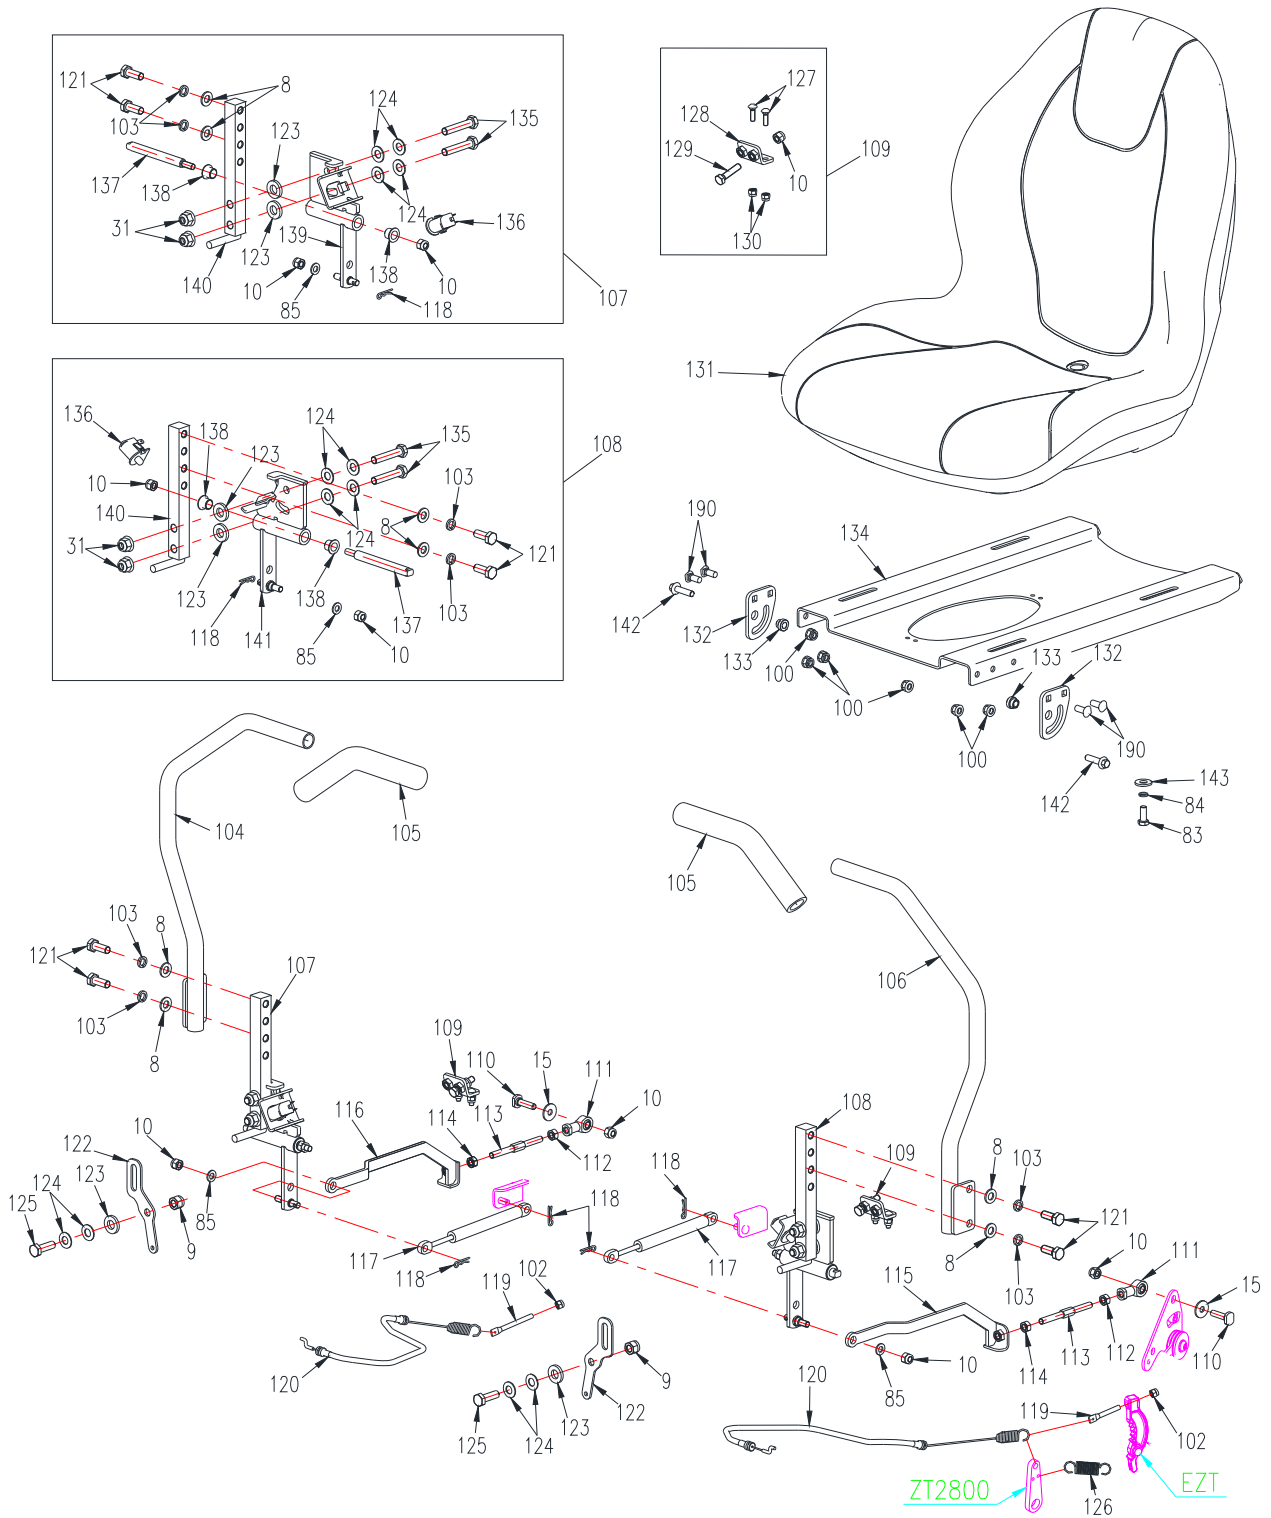

Control Assembly

Control Assembly

Ref	P/N	Description	46XP	50XP	60XP	Ref	P/N	Description	46XP	50XP	60XP
8	B97.1-10	Flat Washer M10	x	x	x	121	B5783-1025	Bolt M10x25	x	x	x
9	B6182-10	Locknut M10	x	x	x	122	5002661	Hanging Board	x	x	x
10	B6182-8	Locknut M8	x	x	x	123	543152	Washer M10	x	x	x
83	B5783-820	Bolt M8x20	x	x	x	124	B1972- A22.5-2	Washer	x	x	x
84	B93-8	Lock Washer M8	x	x	x	125	B5783-1030	Bolt M10x30	x	x	x
85	B97.1-8	Flat Washer M8	x	x	x	126	5002260	Brake Tension Spring	x	x	x
100	B6183-8	Locknut M8	x	x	x	127	B801-616	Bolt M6x16	x	x	x
102	B6183-6	Locknut M6	x	x	x	128	5002250A	Limited Adjustable Plate	x	x	x
103	B93-10	Lock Washer M10	x	x	x	129	B5783-840	Bolt M8x40	x	x	x
104	5002672	Right Handle	x	x	x	130	B6182-6	Locknut M6	x	x	x
105	5002034	Handle Grip	x	x	x	131	5000603A	Seat	x	x	x
106	5002674	Left Handle	x	x	x	132	5000623	Limited Plate	x	x	x
107	5002666	RH Handle Mount ASM	x	x	x	133	5000619	Idler Spacer Bushing	x	x	x
108	5002663	LH Handle Mount ASM	x	x	x	134	5000618	Seat Plate	x	x	x
109	5002626	Limited Adjustable Plate ASM	x	x	x	135	B5782-1050	Bolt M10x50	x	x	x
110	5002009	Axle Pin 2	x	x	x	136	353048	Plunger Switch	x	x	x
111	SIBJK8T-L	Rod End Bearing	x	x	x	137	5002111	Pivot Shaft	x	x	x
112	B6170-8-L	Locknut M8-L	x	x	x	138	543154	Idler Spacer Bushing	x	x	x
113	5002726	Screw M8	x	x	x	139	5002715	Right Pivot Block Weldment	x	x	x
114	B6170-8	Locknut M8	x	x	x	140	5002664	Pole	x	x	x
115	5002725	Left Control link	x	x	x	141	5002716	Left Pivot Block Weldment	x	x	x
116	5002722	Right Control link	x	x	x	142	B5787-830	Bolt M8x30	x	x	x
117	5205012A	Damper	x	x	x	190	B801-820	Bolt M8x20	x	x	x
118	XSZ56-1-17	Hair Pin	x	x	x						
119	5002026A	Brake Adjustment Link	x								
120	5002210A	Brake Cable	x	x	x