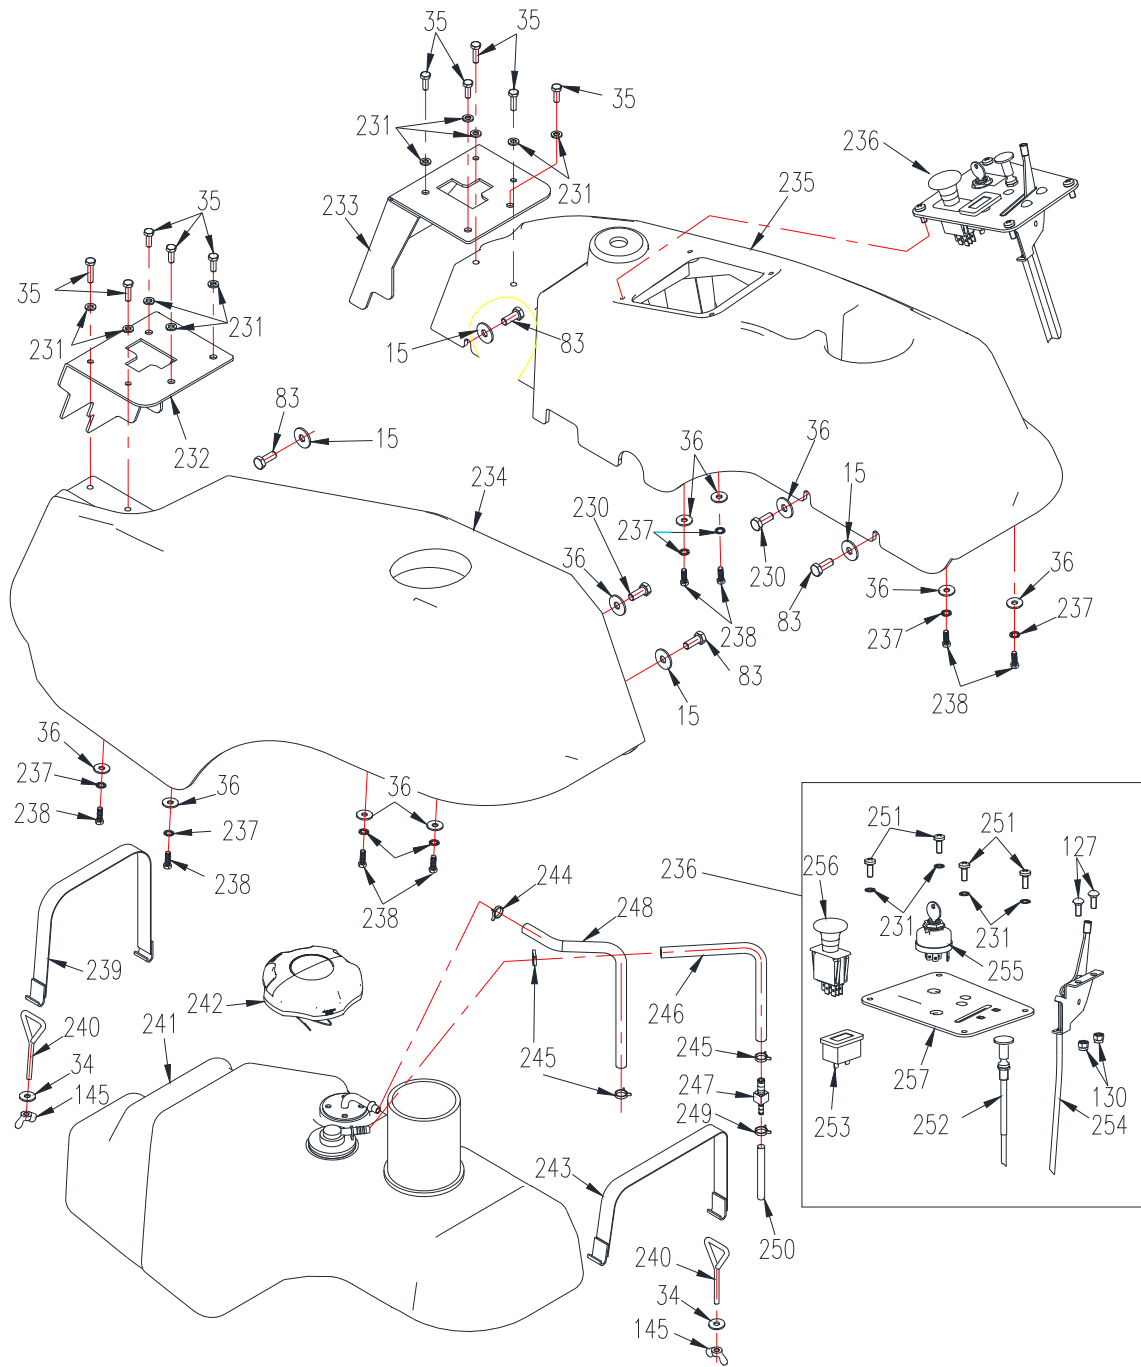

Fuel Tank Assembly

Fuel Tank Assembly

Ref	P/N	Description	46XP	50XP	60XP	Ref	P/N	Description	46XP	50XP	60XP
15	B96-8	Flat washer M8	x	x	x	242	363413	Fuel Tank Cap	x	x	x
34	B96-6	Flat washer M6	x	x	x	243	5000667	Fuel Tank Pressing Strap	x	x	x
35	B5783-616	Bolt M6×16	x	x	x	244	B8870-16	Hose Clamp 12-16	x	x	x
83	B5783-820	Bolt M8×20	x	x	x	245	QB673-12	Flexible Clamp	x	x	x
130	B6182-6	Locknut M6	x	x	x	246	5000140A	Fuel Line	x	x	x
145	B62-6	Nut M6	x	x	x	247	5000130	Adaptor	x	x	x
231	B1972-A12.5	Washer	x	x	x	248	5000144A	Fuel Line	x	x	x
232	5000605	Left Mask	x	x	x	249	3307041	Clamp	x	x	x
233	5000606	Right Mask	x	x	x	250	5000145A	Fuel Line (ø8.5×2)	x	x	x
234	5000654	Left Decoration	x	x	x	251	B818-616	Bolt M6×16	x	x	x
235	5000653	Right Decoration	x	x	x	252	4806020	Chock Cable	x	x	x
236	5000651	Control Panel ASM	x	x	x	253	523283B	Hour Meter	x	x	x
238	B5285-5.5×19	Bolt M5.5×19	x	x	x	254	2806005	Throttle Control ASM	x	x	x
239	5000657	Fuel Tank Pressing Strap	x	x	x	255	5208070	Ignition Switch ASM	x	x	x
240	2833024	Rold Weldment	x	x	x	256	5208022	Blade Control Sw itch	x	x	x
241	5000655	Fuel Tank	x	x	x	257	5000652	Control Panel	x	x	x