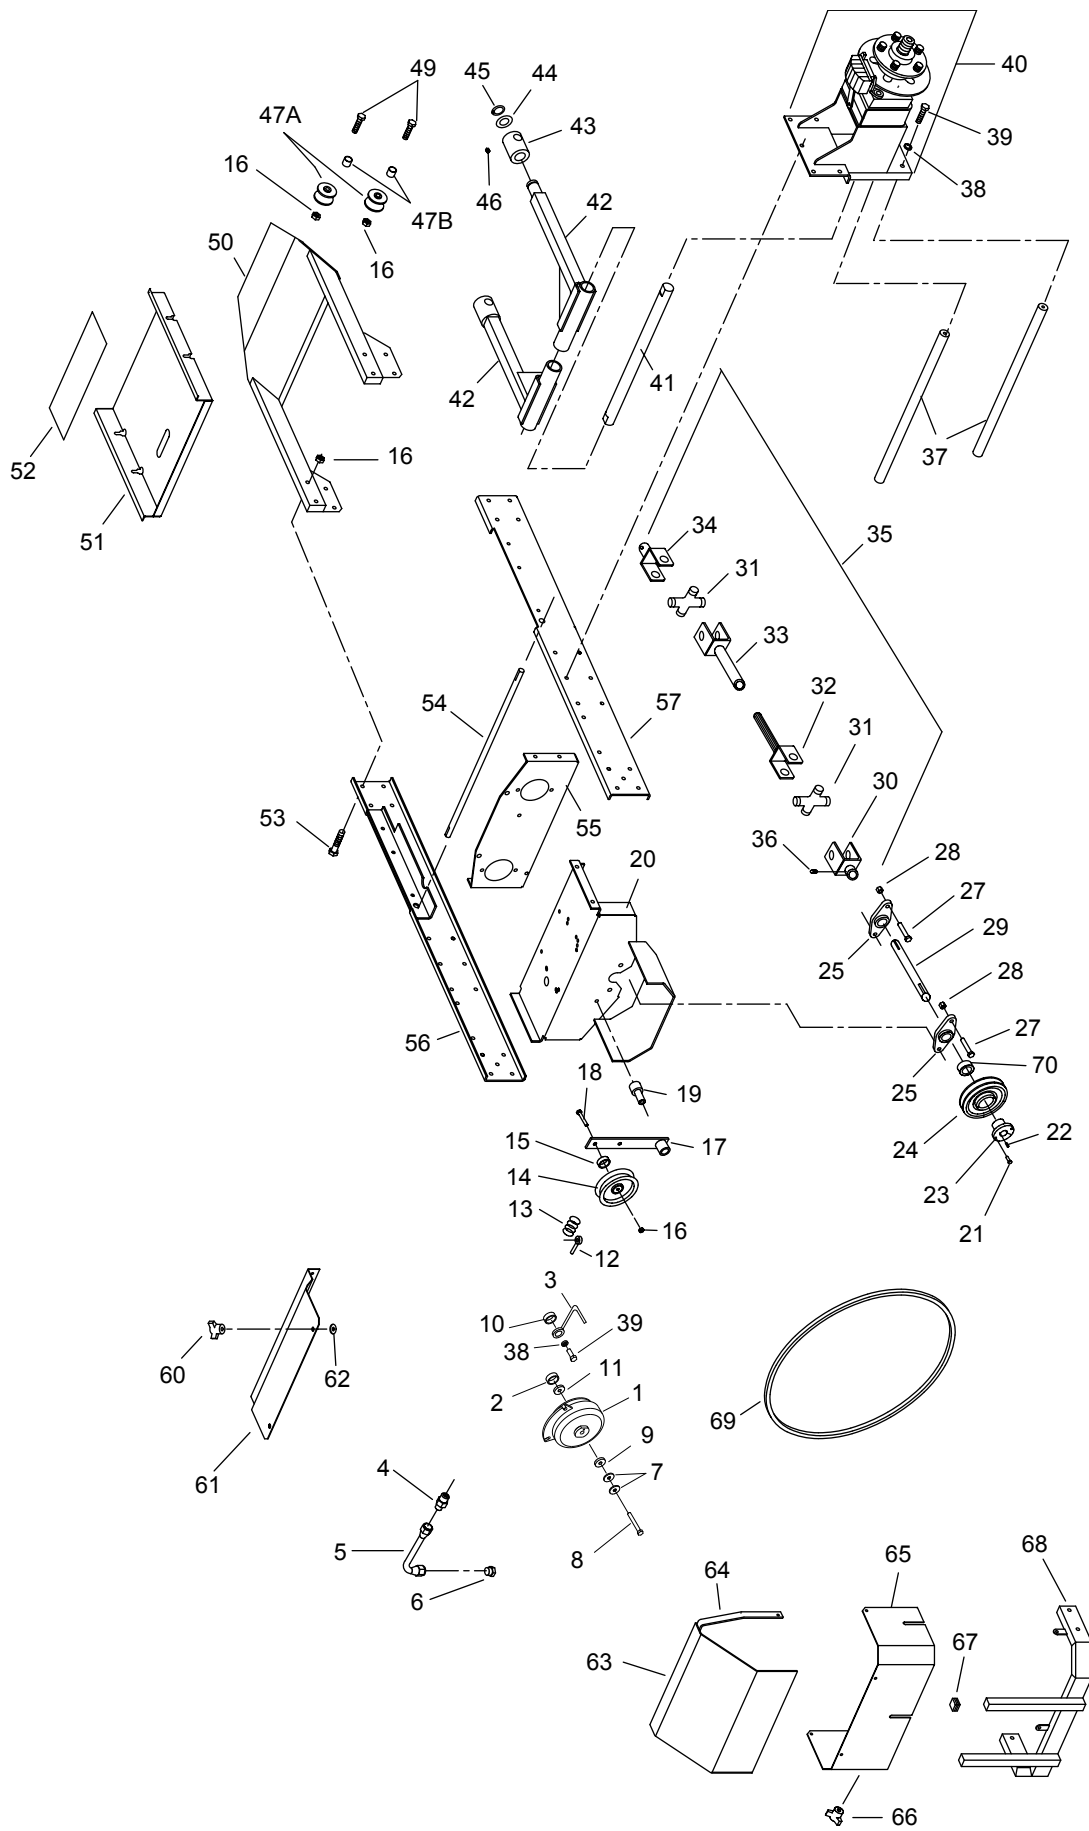

61" MID-CUT MAINFRAME ASSEMBLY

61" Mid-Cut Mainframe Assembly

25/28 HP KAW

#	PART NO.	QTY	DESCRIPTION	
1	823165	1	ELECTRIC CLUTCH - MS	X
2	583494	1	CLUTCH SPACER	
3	363075	1	ROUND BELT GUIDE	
4	523063	1	ENGINE DRAIN ADAPTER	
5	523064	1	ENGINE DRAIN LINE	
6	523065	1	ENGINE DRAIN PLUG	
7	423069	2	SPRING DISC. WASHER - 7/16	
8	100532	1	7/16-20 x 1-1/2 HHCS	
9	423068	1	CLUTCH WASHER	
10	363097	1	SPACER-TURNBUCKLE	
11	823248	1	CLUTCH SPACER	
12	363080	1	RIGHT EYEBOLT	
13	593074	1	IDLER SPRING - HH	
14	483025	1	RIGHT HAND IDLER PULLEY	
15	483017	1	RIGHT HAND IDLER SPACER	
16	104257	30	3/8"-16 NYLOC NUT	
17	422025	1	TENSIONER W/BUSHING	
X	523111	X	BUSHING (SERVICE)	
18	100297	1	3/8"-16 X 2 1/4" HEX BOLT	
19	823030	1	IDLER PIVOT	
20	582043	1	ENGINE BASE - KAW	X
21	100252	2	1/4"-200 X 3/4" HHCS	
22	107259	1	1/4" X 1/4" X 1" KEY	
23	363215	1	TAPER LOCK HUB	
24A	523096	1	TAPER LOCK SHEAVE	X
24B	363216	1	TAPER LOCK SHEAVE	
25	823032	2	2 BOLT FLANGE BEARING	
27	100311	4	7/16"-14 X 1 1/4" HEX BOLT	
28	104258	4	7/16"-14 NYLOC NUT	
29	583080	1	1" POWER SHAFT - MC	
30	523414	1	1" YOKE	
31	523415	2	CROSS	
32	593075	1	YOKE SHAFT	
33	583481	1	YOKE TUBE	
34	823372	1	3/4" YOKE	
35	593064	1	COMPLETE PTO SHAFT	
36	103295	2	3/8"-16 X 1/2" SET SCREW	
37	823066	2	BRACE ROD - LOWER	
38	105006	7	3/8" LOCKWASHER	
39	100292	24	3/8"-16 X 1" HEX BOLT	
40			SEE HYDRAULIC ILLUSTRATION