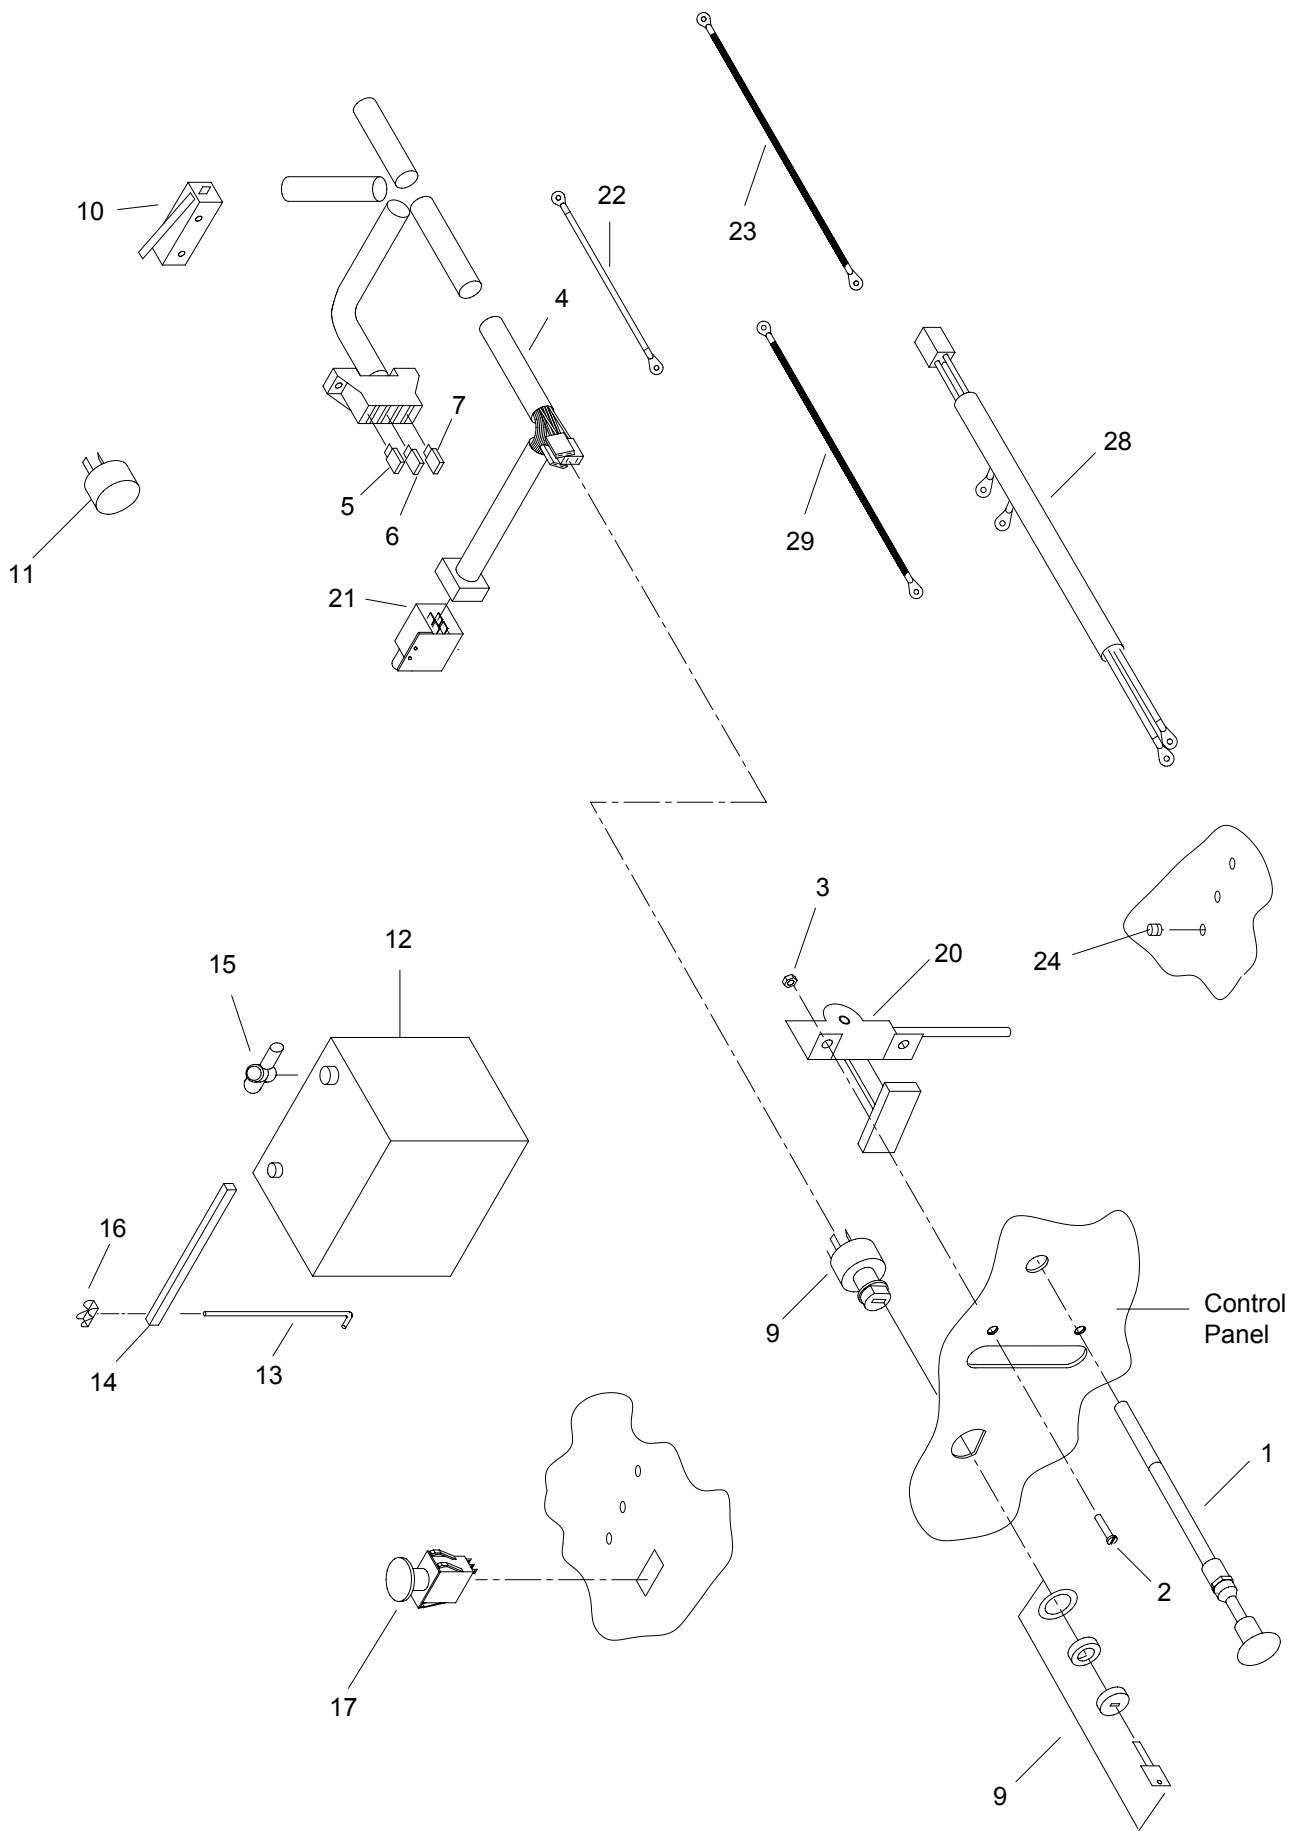

61" MID-CUT ELECTRICAL SECTION

61" Mid-Cut Electrical Section

23 HP KAW
25/28 HP KAW
27 HP KAW

#	PART NO.	QTY	DESCRIPTION			
1	593044	1	CHOKE CABLE			
2	101039	6	#10 - 24 X 5/8" PAN HEAD BOLT			
3	104252	6	#10-24 NYLOC NUT			
4A	593050	1	WIRE HARNESS	X	X	
4B	593049	1	WIRE HARNESS			X
5	523145	1	20 AMP FUSE			
6	523146	1	15 AMP FUSE			
7	523147	1	10 AMP FUSE			
9	423027	1	IGNITION SWITCH ASSEMBLY			
10	593041	1	NEUTRAL SWITCH			
11	823194	1	ALARM			
12	423142	1	12 VOLT BATTERY			
13	423172	2	BATTERY HOLD DOWN			
14	423011	1	BATTERY HOLD DOWN ANGLE			
15	423158	3	TERMINAL INSULATOR			
X	823199	1	BATTERY BOOT - POS.			
16	109017	2	1/4"-20 WING NUT			
17	523031	1	PTO SWITCH			
20	593043	1	THROTTLE CABLE			
21	523034	1	PARK BRAKE SWITCH			
22	823196	1	POSITIVE CABLE			
23	823197	1	NEGATIVE CABLE			
24	523036	1	WARNING LIGHT	X	X	
24	523036	3	WARNING LIGHT			X
26	423030	1	SAFETY MODULE	X	X	X
27	423017	1	STARTER REPLAY	X	X	X
28	583495	1	ENGINE WIRE HARNESS			X
29	423117	1	POSITIVE CABLE - LONG	X	X	

NOTES: