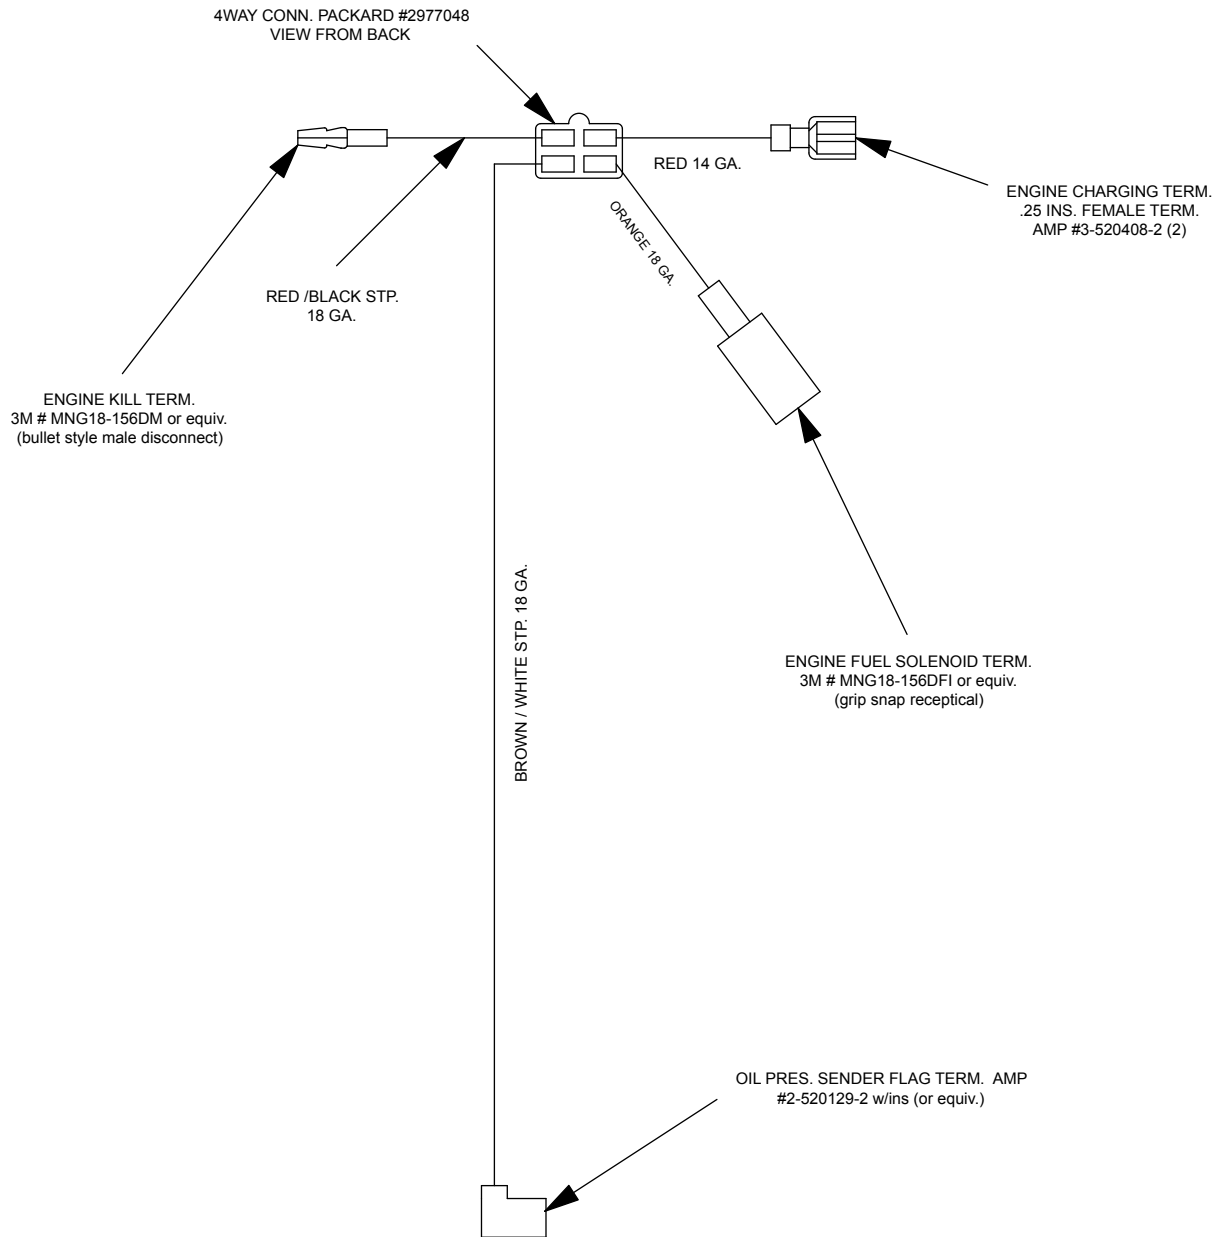

NOTES:

61" MID-CUT ELECTRICAL SECTION

61" Mid-Cut Electrical Section

23 HP KAW
25/28 HP KAW
27 HP KAW

#	PART NO.	QTY	DESCRIPTION			
1	593044	1	CHOKE CABLE			
2	101039	6	#10 - 24 X 5/8" PAN HEAD BOLT			
3	104252	6	#10-24 NYLOC NUT			
4A	593050	1	WIRE HARNESS	X	X	
4B	593049	1	WIRE HARNESS			X
5	523145	1	20 AMP FUSE			
6	523146	1	15 AMP FUSE			
7	523147	1	10 AMP FUSE			
9	423027	1	IGNITION SWITCH ASSEMBLY			
10	593041	1	NEUTRAL SWITCH			
11	823194	1	ALARM			
12	423142	1	12 VOLT BATTERY			
13	423172	2	BATTERY HOLD DOWN			
14	423011	1	BATTERY HOLD DOWN ANGLE			
15	423158	3	TERMINAL INSULATOR			
X	823199	1	BATTERY BOOT - POS.			
16	109017	2	1/4"-20 WING NUT			
17	523031	1	PTO SWITCH			
20	593043	1	THROTTLE CABLE			
21	523034	1	PARK BRAKE SWITCH			
22	823196	1	POSITIVE CABLE			
23	823197	1	NEGATIVE CABLE			
24	523036	1	WARNING LIGHT	X	X	
24	523036	3	WARNING LIGHT			X
26	423030	1	SAFETY MODULE	X	X	X
27	423017	1	STARTER REPLAY	X	X	X
28	583495	1	ENGINE WIRE HARNESS			X
29	423117	1	POSITIVE CABLE - LONG	X	X	

NOTES:

ENCORE PART #: 593050
 WIRE HARNESS FOR 61K28A3 ; 28 HP KAWASAKI
 WIRE HARNESS FOR 72K28A3 ; 28 HP KAWASAKI

593050 WIRE HARNESS AC
 ELECTRICAL DRAWING

ENCORE PART #: 583495
ENGINE WIRE HARNESS FOR 61K28A3 ; 28 HP KAWASAKI
ENGINE WIRE HARNESS FOR 72K28A3 ; 28 HP KAWASAKI