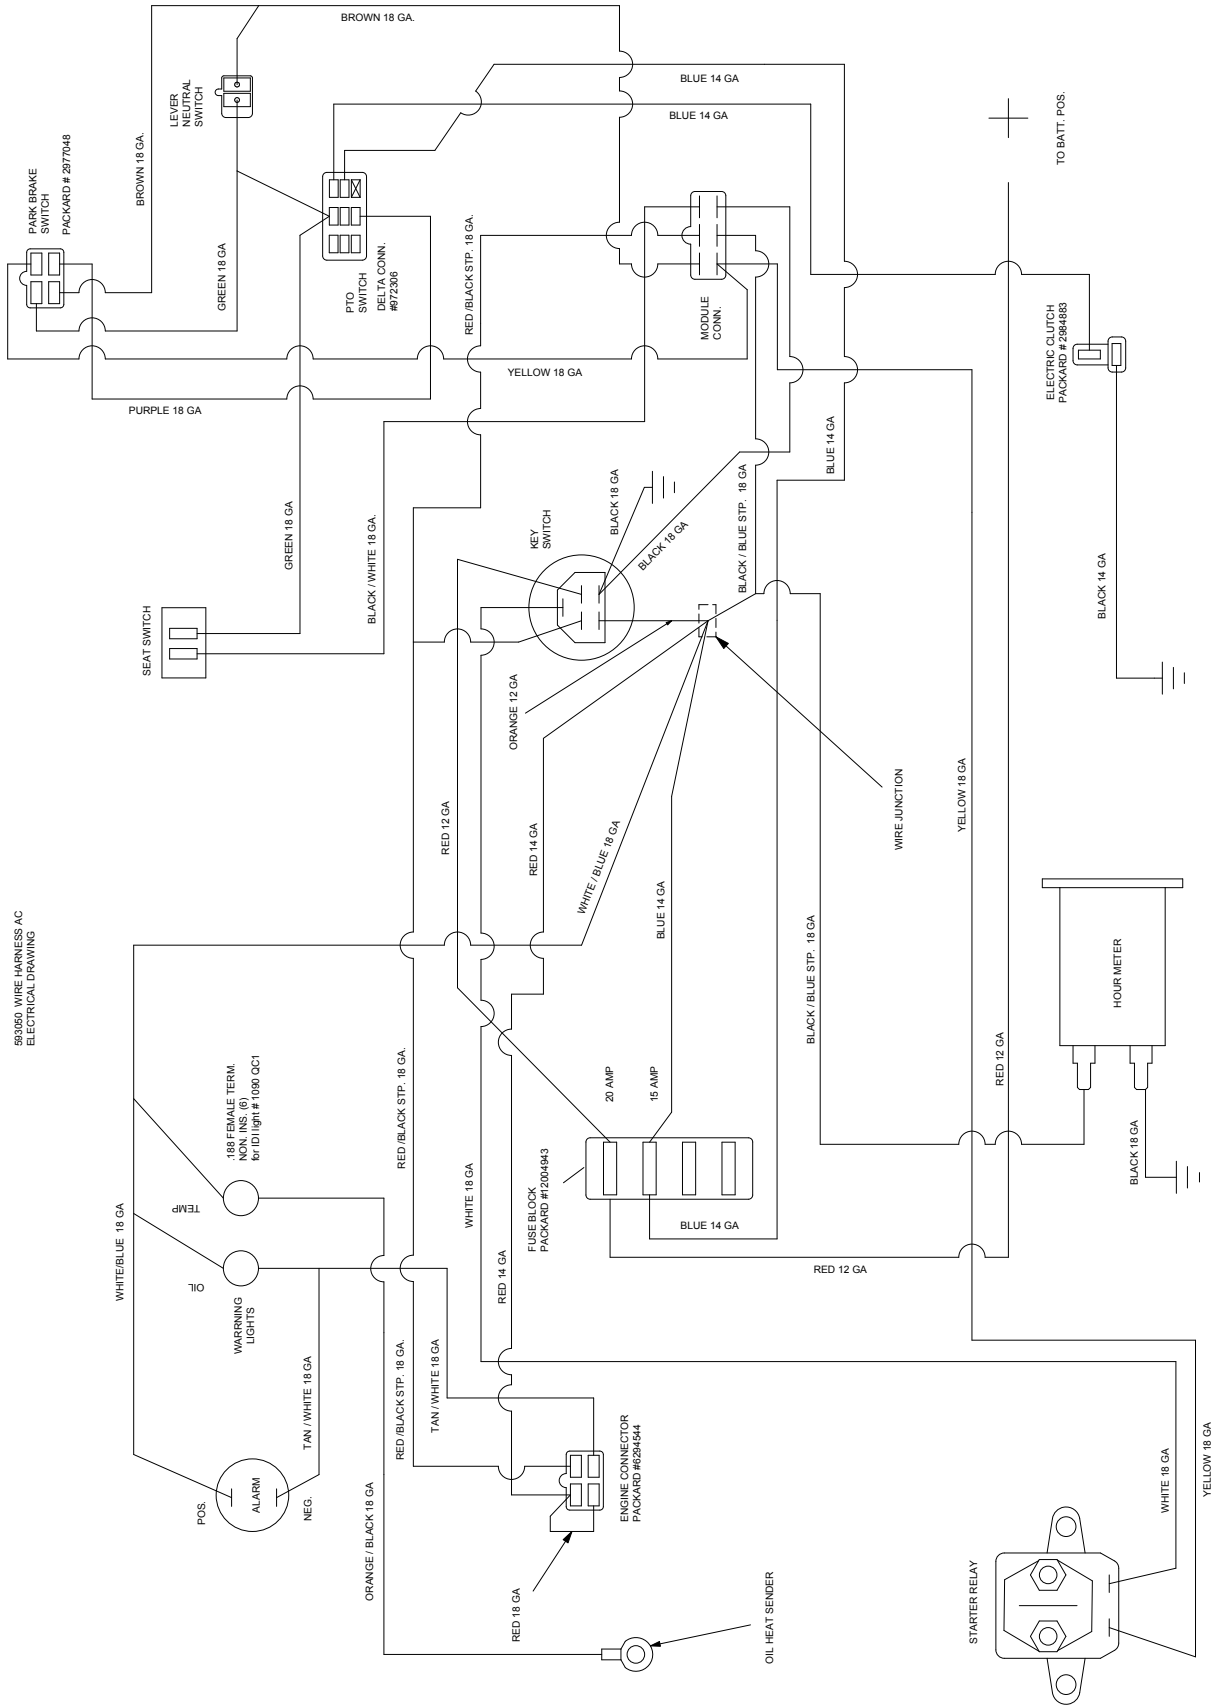

61" Mid-Cut Electrical Section

23 HP KAW
25/28 HP KAW
27 HP KAW

#	PART NO.	QTY	DESCRIPTION			
1	593044	1	CHOKE CABLE			
2	101039	6	#10 - 24 X 5/8" PAN HEAD BOLT			
3	104252	6	#10-24 NYLOC NUT			
4A	593050	1	WIRE HARNESS	X	X	
4B	593049	1	WIRE HARNESS			X
5	523145	1	20 AMP FUSE			
6	523146	1	15 AMP FUSE			
7	523147	1	10 AMP FUSE			
9	423027	1	IGNITION SWITCH ASSEMBLY			
10	593041	1	NEUTRAL SWITCH			
11	823194	1	ALARM			
12	423142	1	12 VOLT BATTERY			
13	423172	2	BATTERY HOLD DOWN			
14	423011	1	BATTERY HOLD DOWN ANGLE			
15	423158	3	TERMINAL INSULATOR			
X	823199	1	BATTERY BOOT - POS.			
16	109017	2	1/4"-20 WING NUT			
17	523031	1	PTO SWITCH			
20	593043	1	THROTTLE CABLE			
21	523034	1	PARK BRAKE SWITCH			
22	823196	1	POSITIVE CABLE			
23	823197	1	NEGATIVE CABLE			
24	523036	1	WARNING LIGHT	X	X	
24	523036	3	WARNING LIGHT			X
26	423030	1	SAFETY MODULE	X	X	X
27	423017	1	STARTER REPLAY	X	X	X
28	583495	1	ENGINE WIRE HARNESS			X
29	423117	1	POSITIVE CABLE - LONG	X	X	

NOTES:

ENCORE PART #: 593050
WIRE HARNESS FOR 61K28A3 ; 28 HP KAWASAKI
WIRE HARNESS FOR 72K28A3 ; 28 HP KAWASAKI

593050 WIRE HARNESS AC
ELECTRICAL DRAWING