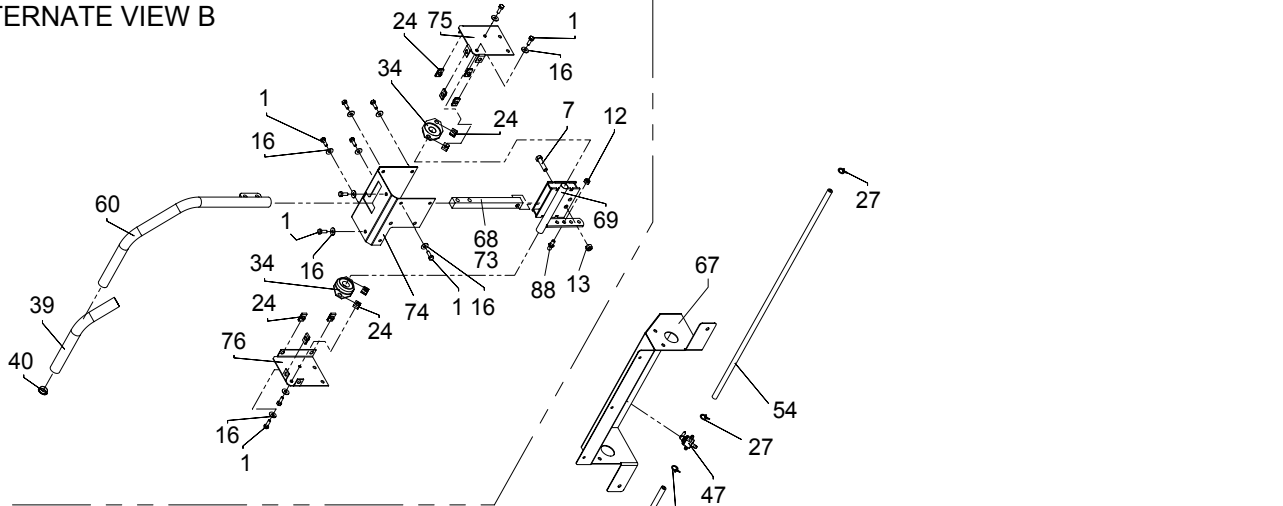

61" MID-CUT SEATFRAME

ALTERNATE VIEW B