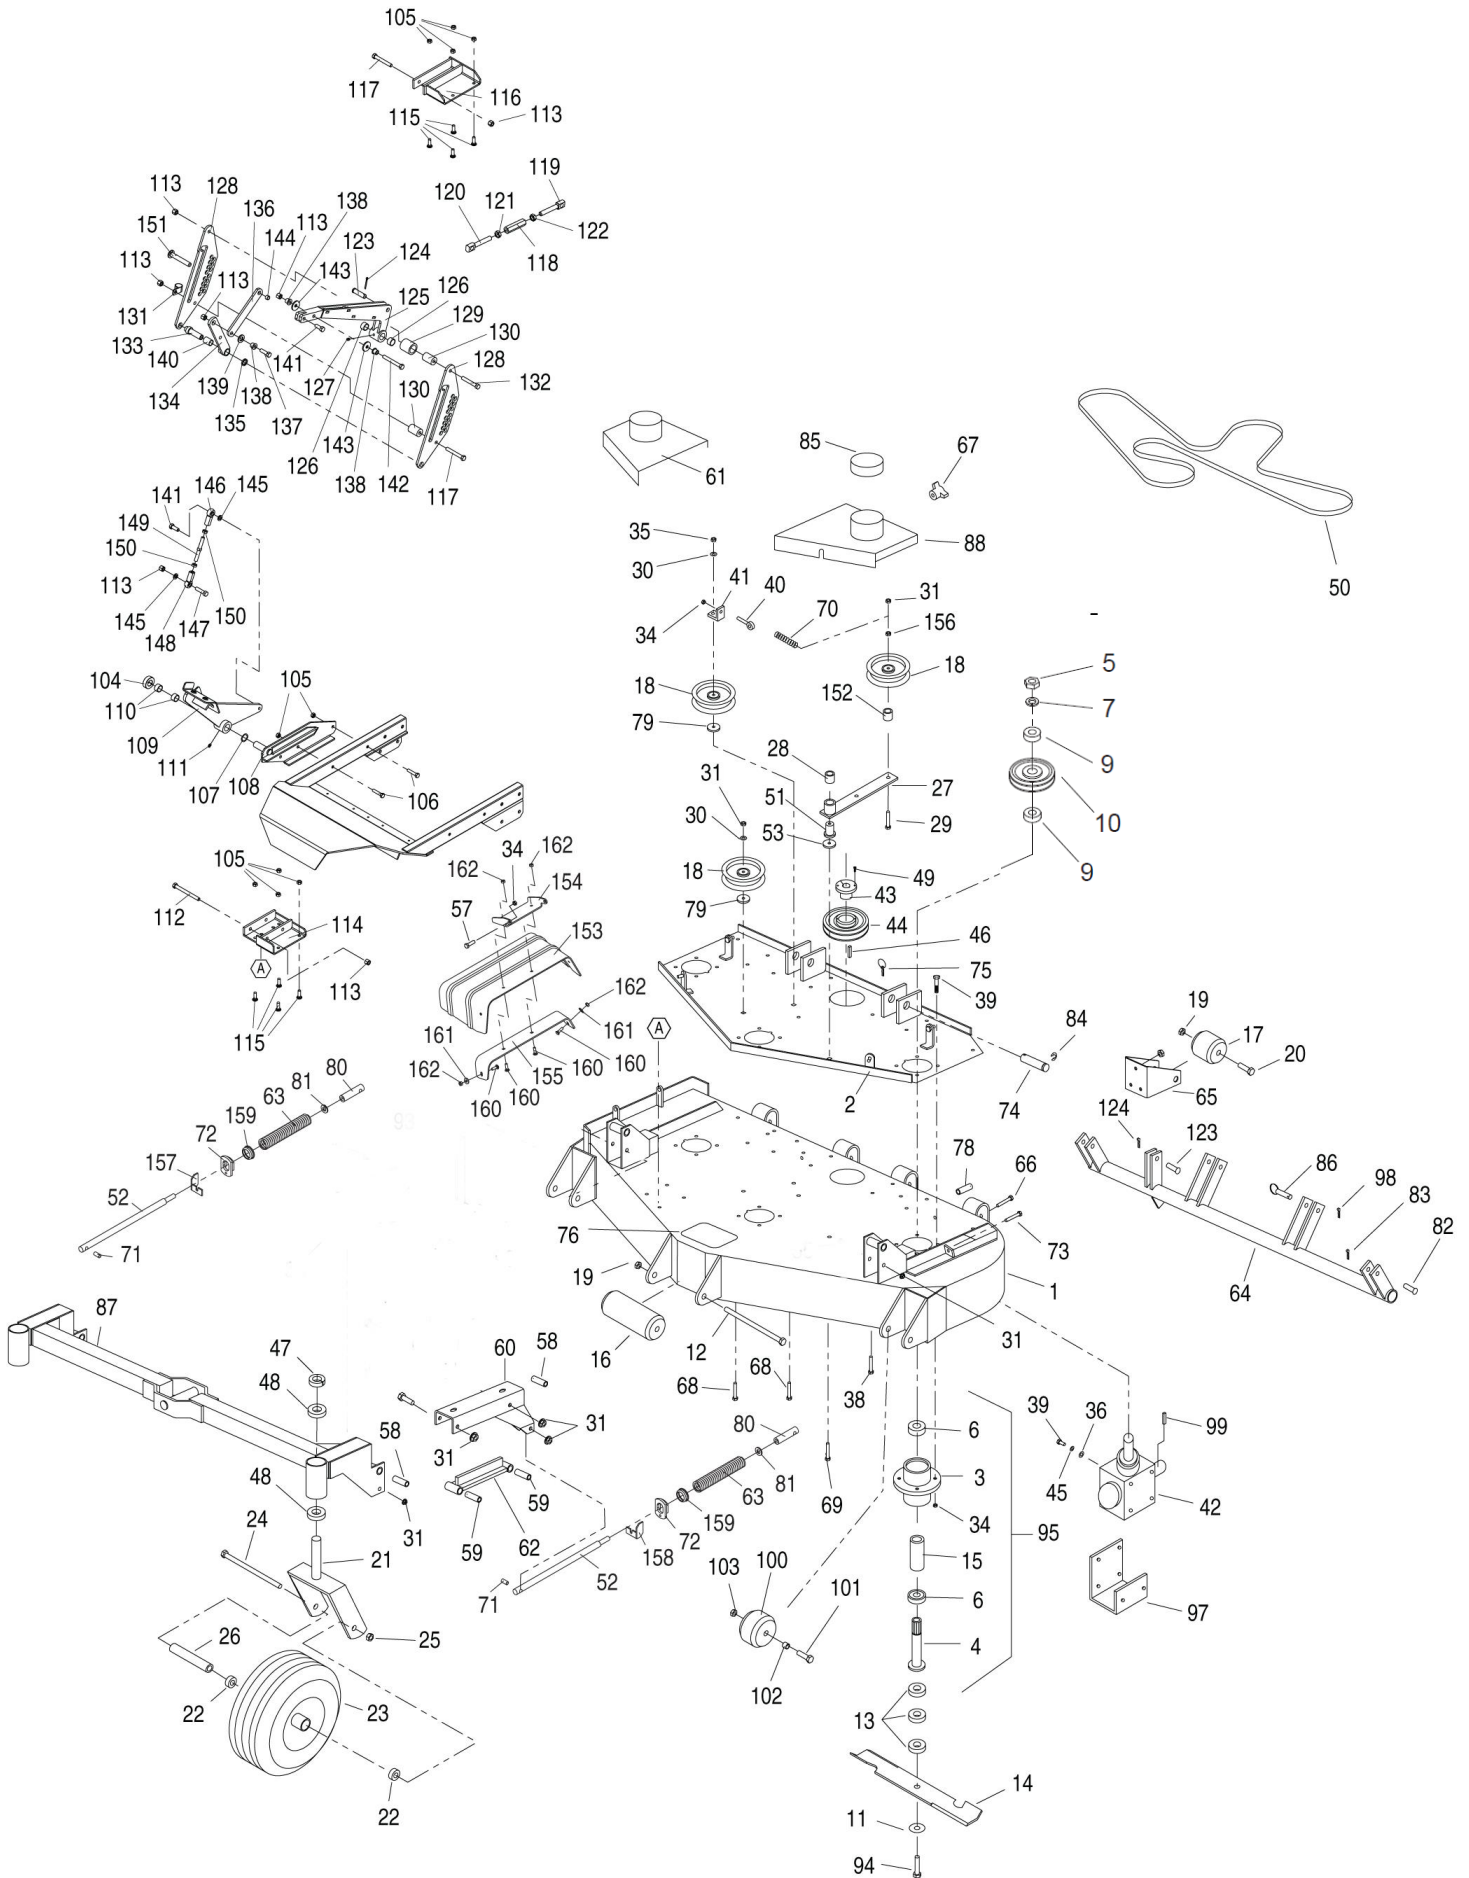

61" MID-CUT DECK ASSEMBLY

61" Mid-Cut Deck Assembly

#	PART NO.	QTY	DESCRIPTION
1	582016	1	61" MC DECK WLDMNT
2	582012	1	61" MC DECK CHANNEL
3	583111	3	SPINDLE HOUSING
4	583112	3	SPINDLE SHAFT
5	104511	3	3/4"-16 HEX NUT
6	363350	6	BEARING - BLADE SPINDLE
7	105010	3	3/4" LOCK WASHER
9	343128	6	PULLEY SPACER
10	583107	3	SPINDLE PULLEY - 5 3/4"
11	583108	3	5/8" SPRING DISC WASHER
12	100351	1	5/8"-11 X 8 1/2" HEX BOLT
13	583109	9	BLADE SPACER
14	823006	3	21.0" HI LIFT BLADE
15	583113	3	BEARING SPACER TUBE
16	603023	1	ANTI-SCALP ROLLER
17	523084	2	REAR DECK ROLLER
18	523329	3	FLTG. IDLER - FLAT
19	104261	3	5/8"-11 NYLOC NUT
20	100346	2	5/8"-11 X 4 1/2" HEX BOLT
21	822088	2	WIDE TAIL WHEEL STRUT
22	363187	4	1" BEARING
23	823220	2	WIDE TIRE ASSY (COMPLETE)
23A	823339	X	TIRE (13 X 6.5 X 6)
23B	823338	X	FRONT RIM W/ VALVESTEM
24	100352	2	5/8"-11 X 9" HEX BOLT
25	104261	2	5/8"-11 NYLOC NUT
26	823245	2	AXLE TUBE
27	822144	1	DECK IDLER ARM W/BUSHING
28	523111	1	3/4 PLASTIC BUSHING
29	107513	1	3/8"-16 X 3" CARRIAGE BOLT
30	105260	8	3/8" FLAT WASHER
31	104257	16	3/8"-16 NYLOC NUT
32	100275	1	5/16"-18 X 1 1/2" HEX BOLT
33	109001	2	5/16"-18 WHIZLOCK NUT
34	104256	36	5/16"-18 NYLOC NUT
35	109007	2	3/8"-16 WHIZLOCK NUT
36	105258	9	5/16" FLAT WASHER
37	107503	10	5/16"-18 X 3/4" CARRIAGE BOLT
38	107509	5	5/16"-18 X 1" CARRIAGE BOLT
39	100274	12	5/16"-18 X 1 1/4" HEX BOLT