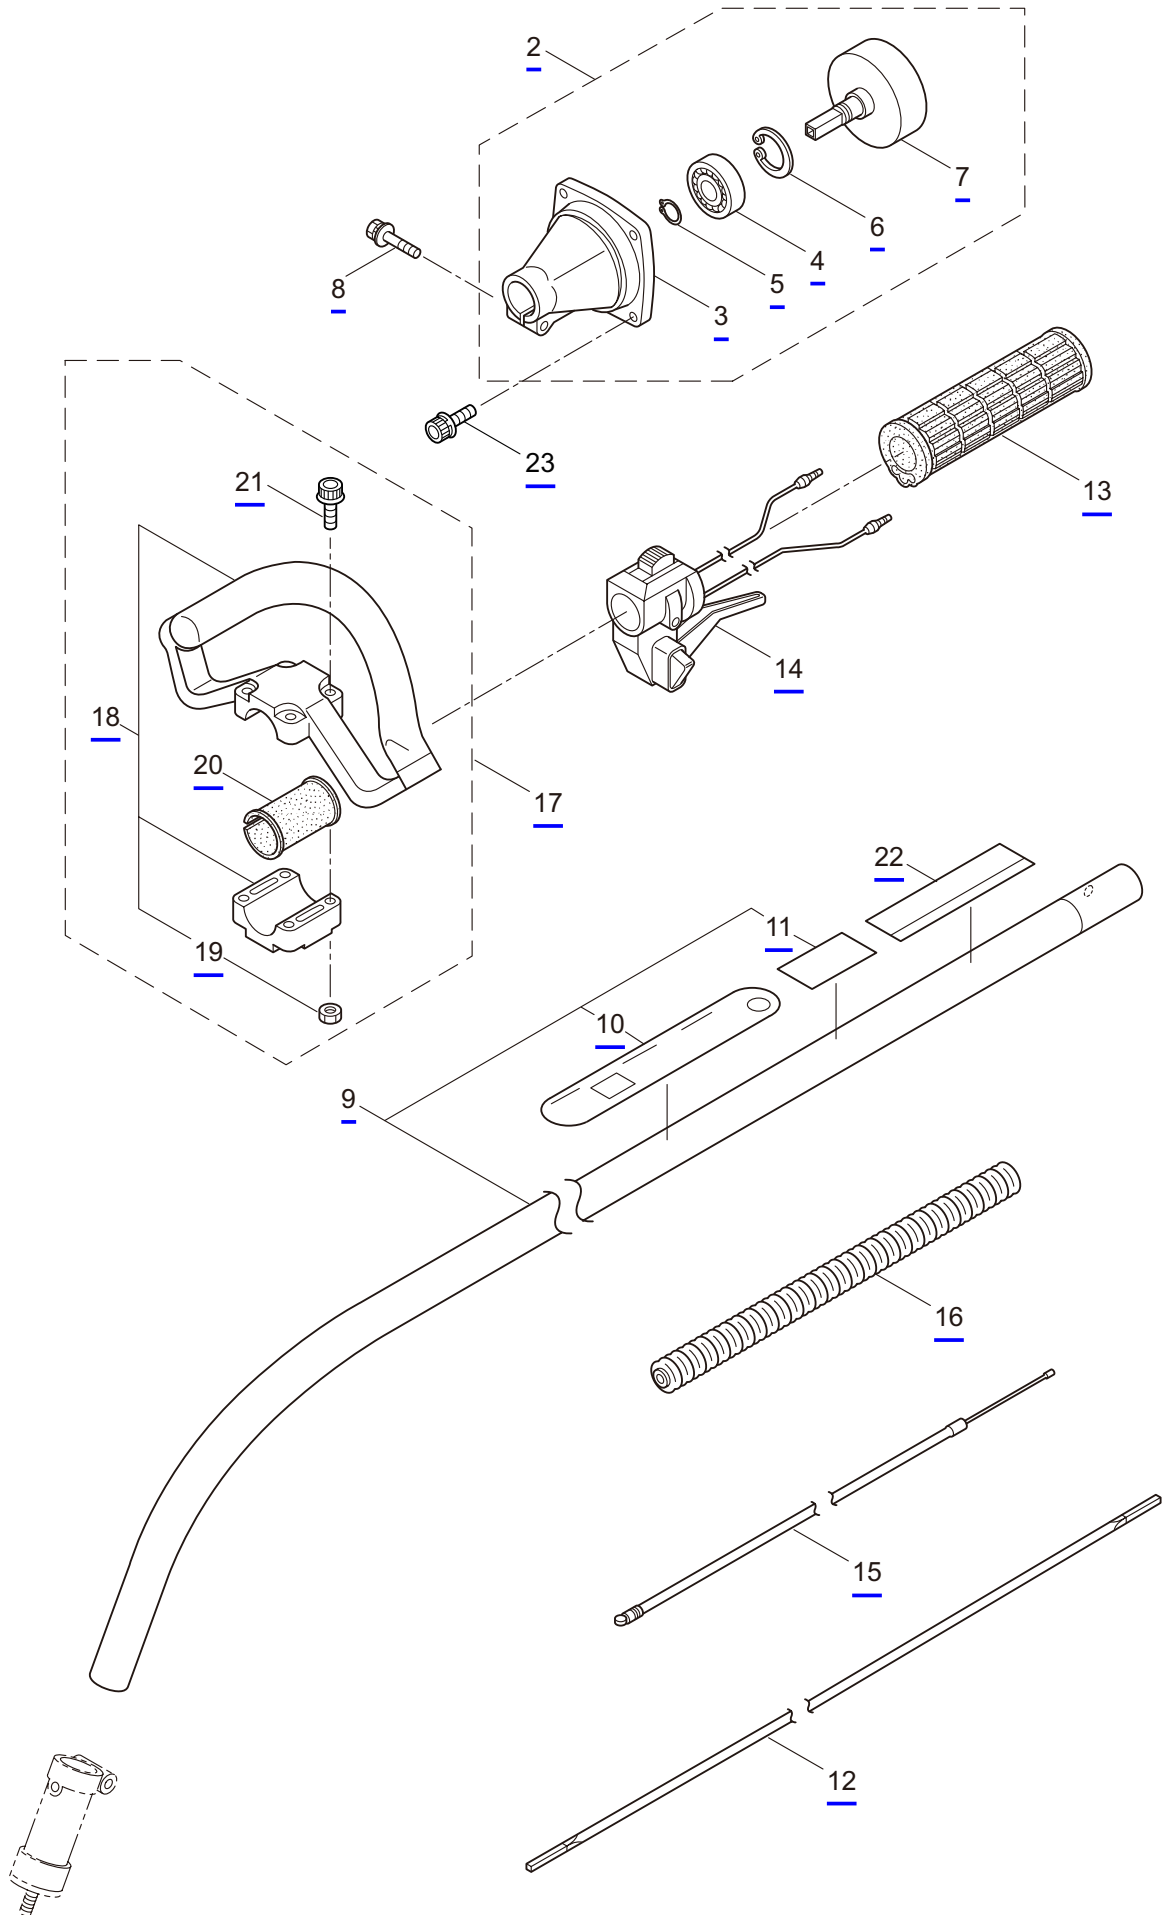

PARTS LIST

B230C

CONTENTS

1. MAIN BODY	1 ~ 2
2. BEARING HEAD	3 ~ 4
3. ENGINE	5 ~ 8
4. CARBURETOR, FUEL TANK	9 ~ 12

2019. 12.

P/N 524909

1. B230C
MAIN BODY

Ref. No.	Part No.	Part Name	Q'ty	Remarks
1-1	364848	B230C	1	
1-2	218868	Clutch Case Ass'y	1	Incl.3-7
1-3	218869	Clutch Case	1	
1-4	012649	Bearing	1	#6201ZZ
1-5	140273	Snap Ring	1	#12
1-6	016732	Snap Ring	1	#32
1-7	218492	Clutch Drum	1	
1-8	261246	Cap Screw	1	M5x25
1-9	220079	Driveshaft Tube Ass'y	1	Incl.10,11
1-10	221501	Label	1	Warning
1-11	223926	Label	1	Lubricate
1-12	215985	Driveshaft	1	
1-13	215995	Shaft Grip	1	
1-14	222902	Throttle Trigger	1	
1-15	213444	Throttle Cable	1	340L
1-16	213548	Plastic Tube	1	#10x200L
1-17	229597	Loop Handle Ass'y	1	Incl.18-21
1-18	222938	Loop Handle	1	Incl.19
1-19	126993	Nut	4	M5
1-20	216004	Packing	1	
1-21	215608	Cap Screw	4	M5x30x16
1-22	242055	Label	1	B230C
1-23	261250	Cap Screw	4	M5x20

2. B230C
BEARING HEAD

Ref. No.	Part No.	Part Name	Q'ty	Remarks
2-1	215986	Bearing <u>Head</u> Ass'y	1	Incl.2-8
2-2	215987	Case,Bearing	1	
2-3	215988	Attaching Shaft	1	
2-4	215989	Bearing	2	#608DD
2-5	215990	Spacer	1	
2-6	215991	Washer	1	
2-7	126232	Spring Washer	1	M8
2-8	215992	Attaching Shaft Adapter	1	
2-9	261246	Cap Screw	1	M5x25
2-10	215993	Cap Screw	1	M5x10
2-11	229598	Safety Cover Ass'y	1	Incl.12-18
2-12	215999	Guard	1	
2-13	216000	String Cutter	1	
2-14	285632	Bolt	2	M5x16
2-15	089901	Spring Washer	2	M5
2-16	081027	Nut	2	M5
2-17	216863	Cap Screw	1	M6x40
2-18	081030	Nut	1	M6
2-19	210418	<u>Box</u> Spanner	1	13x19x(+)
2-20	219431	Wrench	1	3mm
2-21	219432	Wrench	1	4mm
2-22	219433	Wrench	1	5mm
2-23	840418	Semi-Auto <u>Head</u> (R),4	1	
2-24	242056	Instruction Manual	1	B230C