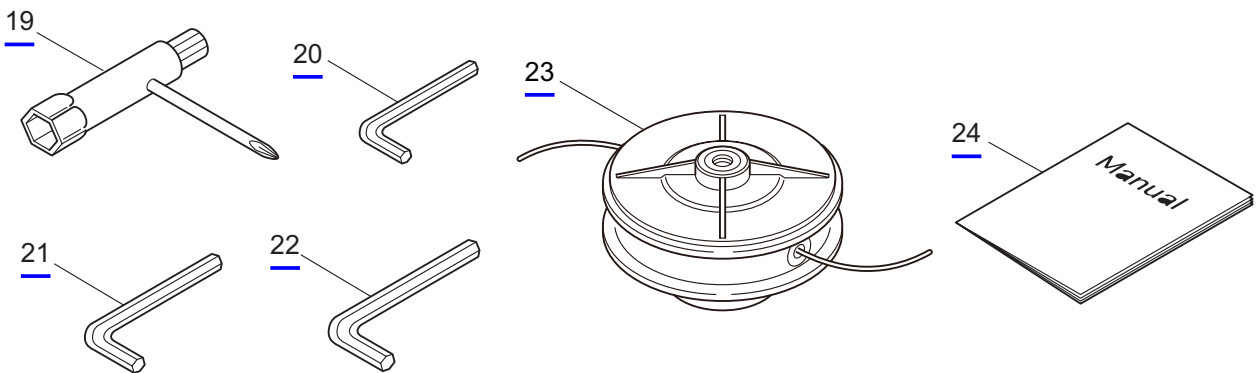

PARTS LIST

B230C

CONTENTS

1. MAIN BODY	1 ~ 2
2. BEARING HEAD	3 ~ 4
3. ENGINE	5 ~ 8
4. CARBURETOR, FUEL TANK	9 ~ 12

2019. 12.

P/N 524909

1. B230C
MAIN BODY

Ref. No.	Part No.	Part Name	Q'ty	Remarks
1-1	364848	B230C	1	
1-2	218868	Clutch Case Ass'y	1	Incl.3-7
1-3	218869	Clutch Case	1	
1-4	012649	Bearing	1	#6201ZZ
1-5	140273	Snap Ring	1	#12
1-6	016732	Snap Ring	1	#32
1-7	218492	Clutch Drum	1	
1-8	261246	Cap Screw	1	M5x25
1-9	220079	Driveshaft Tube Ass'y	1	Incl.10,11
1-10	221501	Label	1	Warning
1-11	223926	Label	1	Lubricate
1-12	215985	Driveshaft	1	
1-13	215995	Shaft Grip	1	
1-14	222902	Throttle Trigger	1	
1-15	213444	Throttle Cable	1	340L
1-16	213548	Plastic Tube	1	#10x200L
1-17	229597	Loop Handle Ass'y	1	Incl.18-21
1-18	222938	Loop Handle	1	Incl.19
1-19	126993	Nut	4	M5
1-20	216004	Packing	1	
1-21	215608	Cap Screw	4	M5x30x16
1-22	242055	Label	1	B230C
1-23	261250	Cap Screw	4	M5x20

2. B230C
BEARING HEAD

Ref. No.	Part No.	Part Name	Q'ty	Remarks
2-1	215986	Bearing <u>Head</u> Ass'y	1	Incl.2-8
2-2	215987	Case,Bearing	1	
2-3	215988	Attaching Shaft	1	
2-4	215989	Bearing	2	#608DD
2-5	215990	Spacer	1	
2-6	215991	Washer	1	
2-7	126232	Spring Washer	1	M8
2-8	215992	Attaching Shaft Adapter	1	
2-9	261246	Cap Screw	1	M5x25
2-10	215993	Cap Screw	1	M5x10
2-11	229598	Safety Cover Ass'y	1	Incl.12-18
2-12	215999	Guard	1	
2-13	216000	String Cutter	1	
2-14	285632	Bolt	2	M5x16
2-15	089901	Spring Washer	2	M5
2-16	081027	Nut	2	M5
2-17	216863	Cap Screw	1	M6x40
2-18	081030	Nut	1	M6
2-19	210418	<u>Box</u> Spanner	1	13x19x(+)
2-20	219431	Wrench	1	3mm
2-21	219432	Wrench	1	4mm
2-22	219433	Wrench	1	5mm
2-23	840418	Semi-Auto <u>Head</u> (R),4	1	
2-24	242056	Instruction Manual	1	B230C