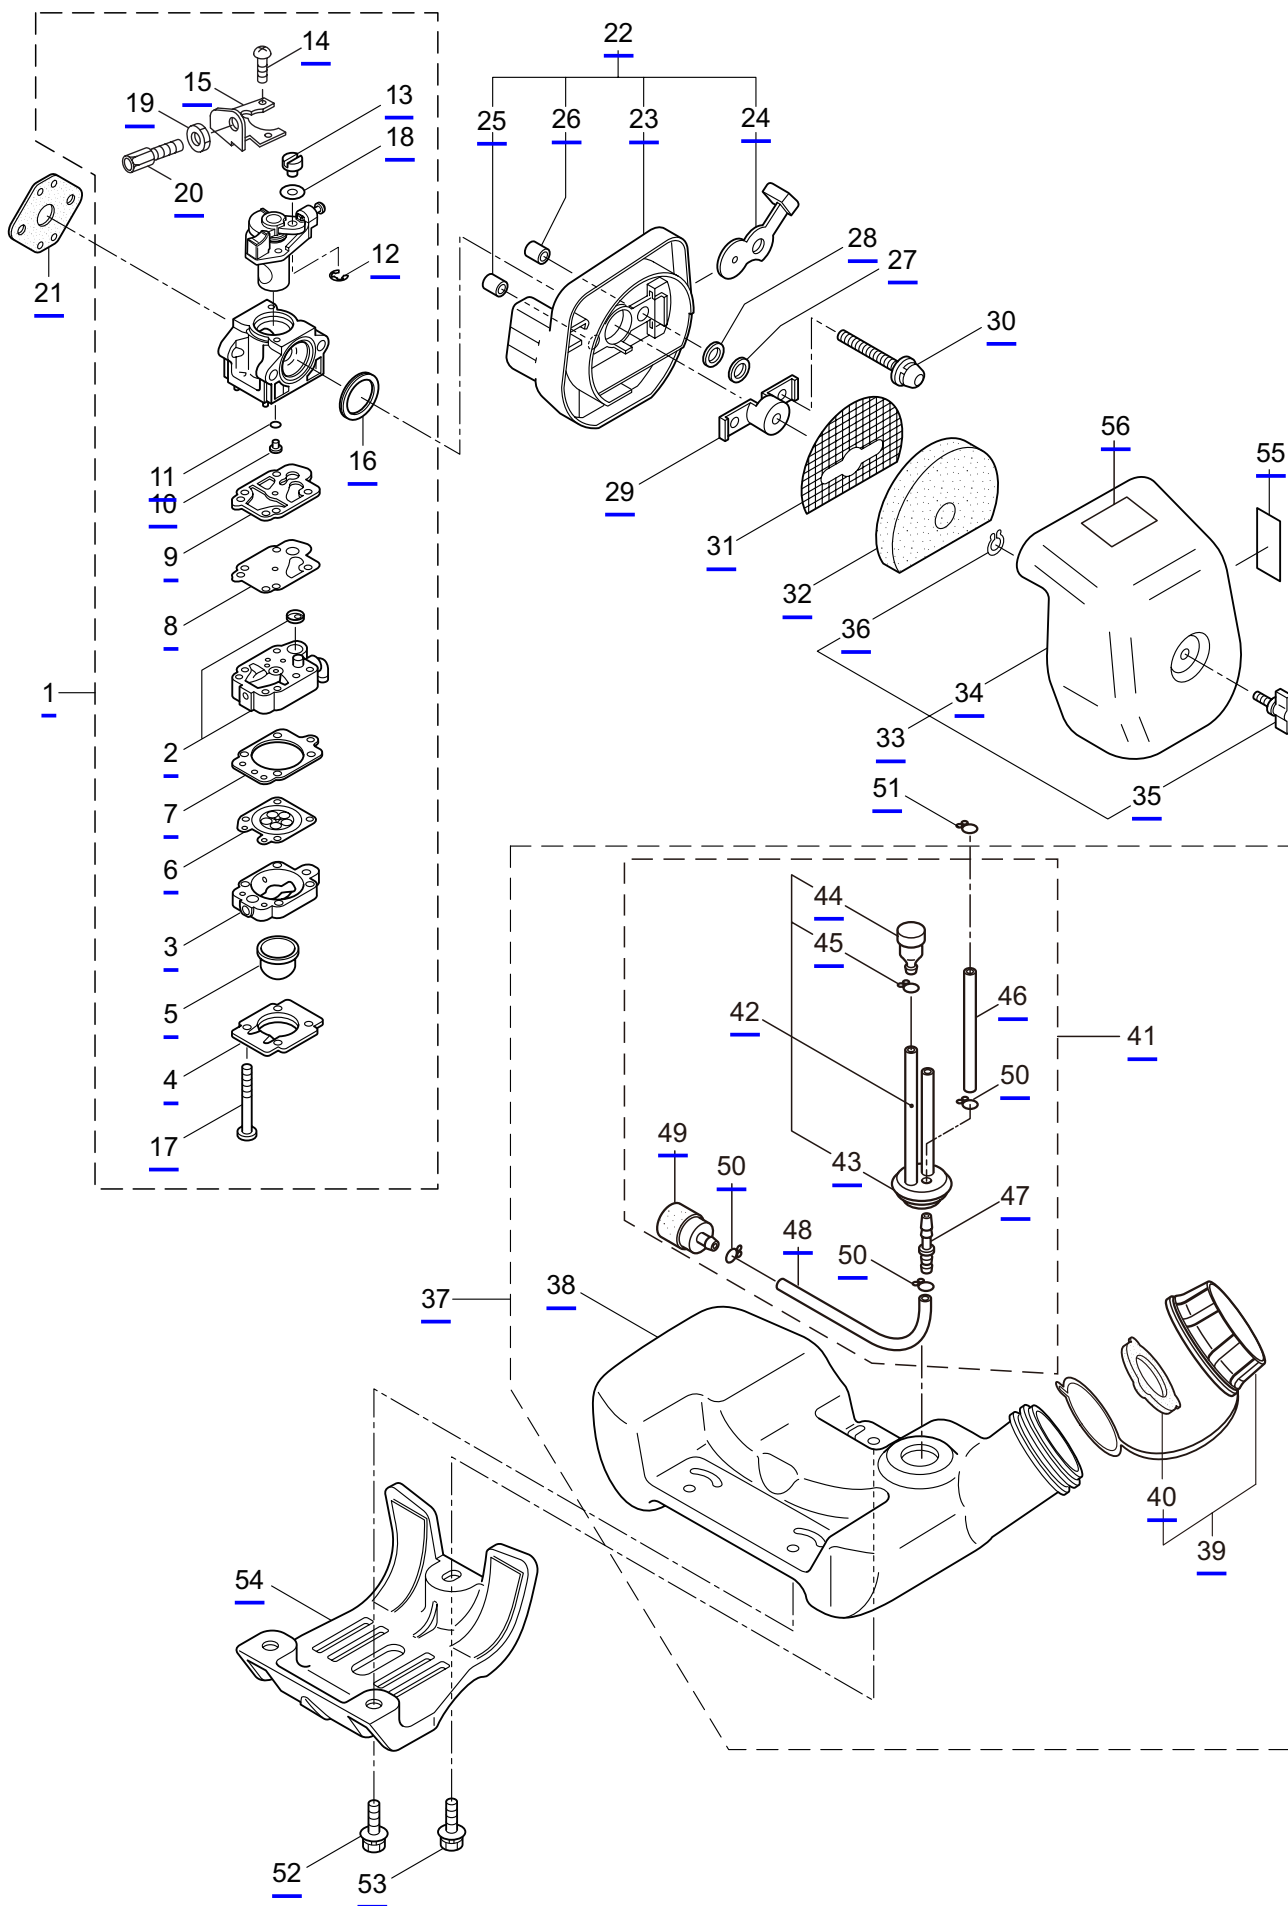

4. B230C
CARBURETOR, FUEL TANK

Ref. No.	Part No.	Part Name	Q'ty	Remarks
4-46	289028	Pipe A	1	3x5x53L
4-47	288921	Joint	1	
4-48	289033	Pipe	1	3x5x100L
4-49	277887	Filter Ass'y	1	
4-50	261117	Clip	3	
4-51	261117	Clip	1	
4-52	281714	Cap Screw	2	M5x20
4-53	281715	Cap Screw	1	M5x20
4-54	281447	Stand	1	
4-55	261352	Label	1	Choke
4-56	285188	Label	1