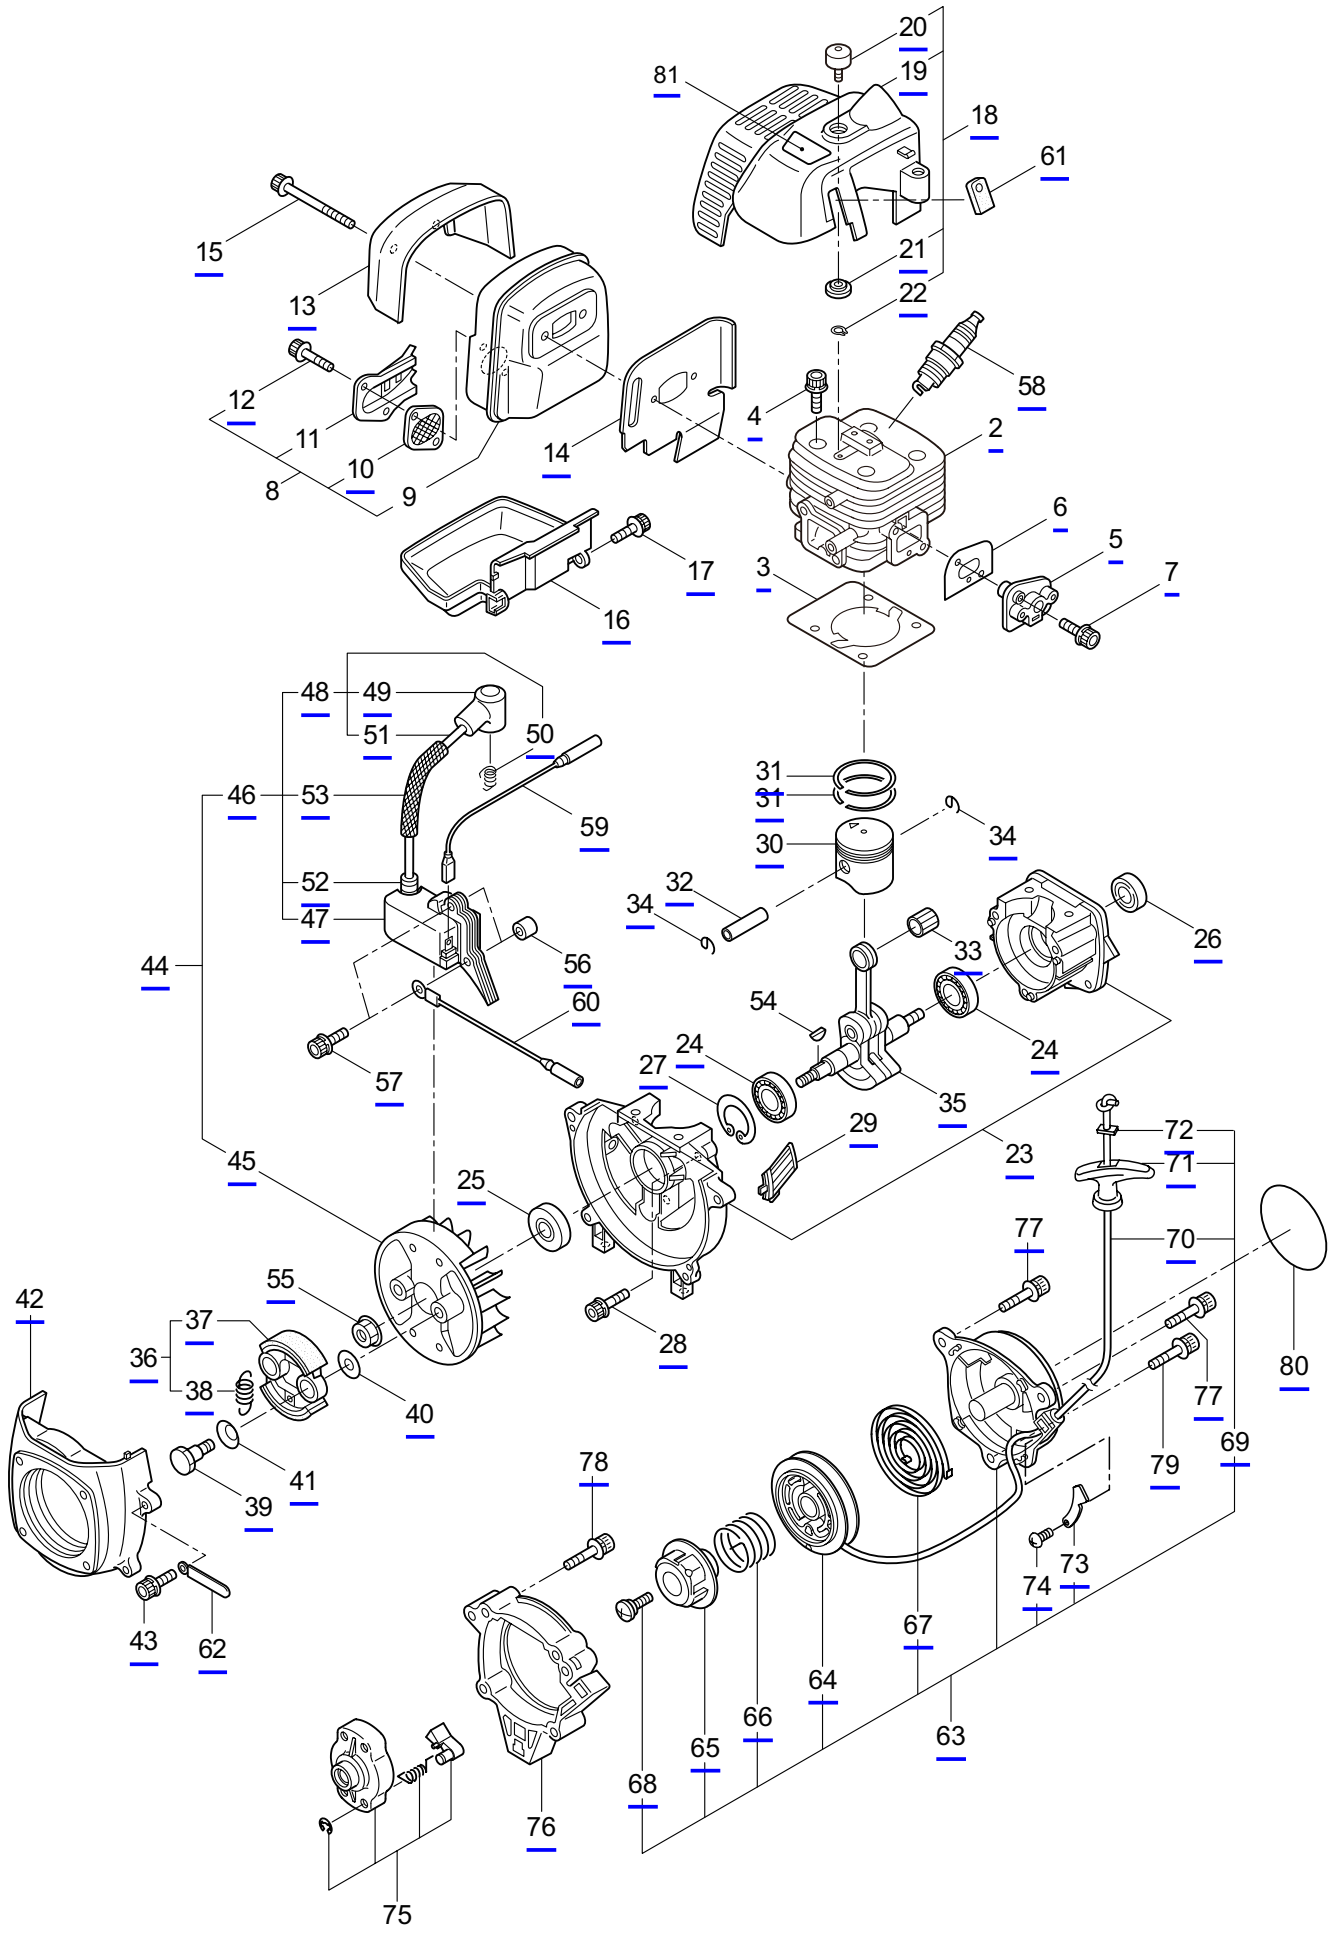

3. B230C ENGINE

Ref. No.	Part No.	Part Name	Q'ty	Remarks
3-1	875359	Engine	1	CE230/124
3-2	288499	Cylinder	1	
3-3	286074	Gasket	1	
3-4	261250	Cap Screw	4	M5x20
3-5	269144	Insulator	1	New gasket required
3-6	267049	Gasket	1	
3-7	265924	Cap Screw	2	M5x25
3-8	282208	Muffler Ass'y	1	Incl.9-12
3-9	282209	Muffler Comp	1	
3-10	267056	Spark Arrester	1	
3-11	268171	Muffler Tail	1	
3-12	265107	Cap Screw	2	M4x10
3-13	268461	Holder	1	
3-14	281440	Gasket	1	
3-15	266402	Cap Screw	2	M5x55
3-16	281446	Under Cover	1	
3-17	267191	Cap Screw	1	M5x16
3-18	288800	Top Cover Ass'y	1	Incl.19-22
3-19	281444	Top Cover	1	
3-20	286300	Knob	1	
3-21	261020	Spacer	1	
3-22	261734	Snap Ring	1	#5
3-23	289246	Crankcase	1	
3-24	280488	Bearing	2	PPL 6001
3-25	261492	Oil Seal	1	ISCD12287
3-26	261386	Oil Seal	1	ISCD12227
3-27	055185	Snap Ring	1	H28
3-28	261612	Cap Screw	3	M5x30
3-29	281442	Screen	1	
3-30	283379	Piston	1	
3-31	282177	Piston Ring	2	
3-32	261036	Piston Pin	1	
3-33	263957	Bearing, Needle	1	KTV81112EG01 B2
3-34	261576	Clip,Piston	2	
3-35	246382	Crankshaft/Conn.Rod Ass'y	1	
3-36	267327	Clutch Ass'y	1	Incl.37,38
3-37	267342	Clutch Shoe	2	(2)required
3-38	267345	Spring,Clutch	1	
3-39	264505	Bolt	2	
3-40	261189	Washer	2	6x16.5xt1.2
3-41	261777	Wave Washer	2	
3-42	281443	Fan Cover	1	
3-43	261250	Cap Screw	4	M5x20
3-44	286269	Magneto Ass'y	1	Incl.45-53
3-45	286271	Rotor/Fan	1