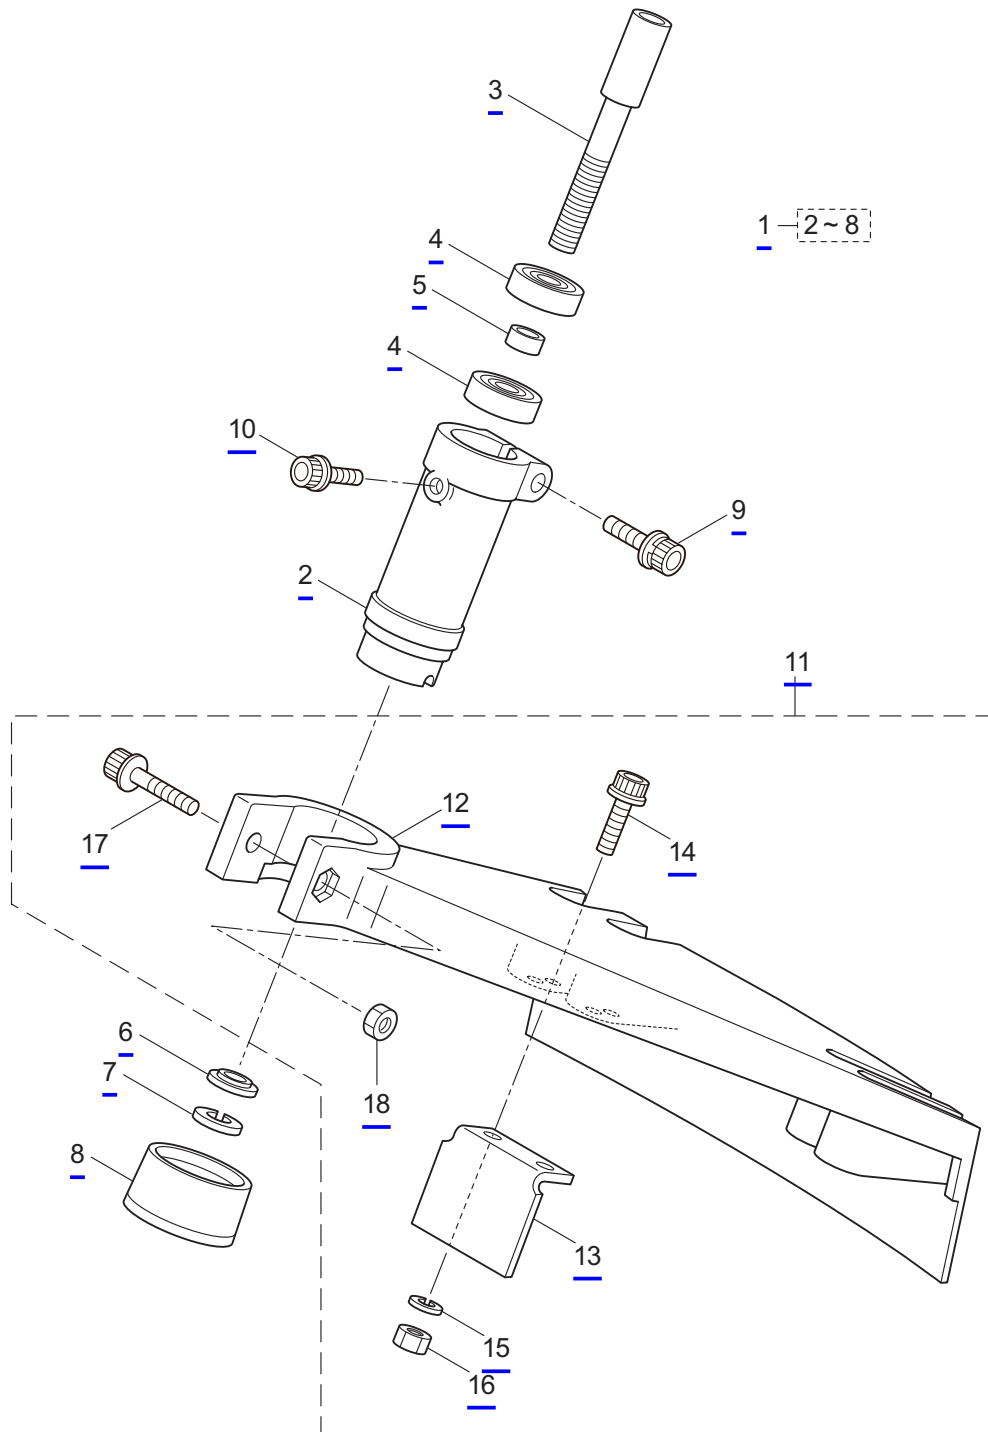

PARTS LIST

B230C

CONTENTS

1. MAIN BODY	1 ~ 2
2. BEARING HEAD	3 ~ 4
3. ENGINE	5 ~ 8
4. CARBURETOR, FUEL TANK	9 ~ 12

2019. 12.

P/N 524909

1. B230C
MAIN BODY

Ref. No.	Part No.	Part Name	Q'ty	Remarks
1-1	364848	B230C	1	
1-2	218868	Clutch Case Ass'y	1	Incl.3-7
1-3	218869	Clutch Case	1	
1-4	012649	Bearing	1	#6201ZZ
1-5	140273	Snap Ring	1	#12
1-6	016732	Snap Ring	1	#32
1-7	218492	Clutch Drum	1	
1-8	261246	Cap Screw	1	M5x25
1-9	220079	Driveshaft Tube Ass'y	1	Incl.10,11
1-10	221501	Label	1	Warning
1-11	223926	Label	1	Lubricate
1-12	215985	Driveshaft	1	
1-13	215995	Shaft Grip	1	
1-14	222902	Throttle Trigger	1	
1-15	213444	Throttle Cable	1	340L
1-16	213548	Plastic Tube	1	#10x200L
1-17	229597	Loop Handle Ass'y	1	Incl.18-21
1-18	222938	Loop Handle	1	Incl.19
1-19	126993	Nut	4	M5
1-20	216004	Packing	1	
1-21	215608	Cap Screw	4	M5x30x16
1-22	242055	Label	1	B230C
1-23	261250	Cap Screw	4	M5x20

2. B230C
BEARING HEAD

Ref. No.	Part No.	Part Name	Q'ty	Remarks
2-1	215986	Bearing <u>Head</u> Ass'y	1	Incl.2-8
2-2	215987	Case,Bearing	1	
2-3	215988	Attaching Shaft	1	
2-4	215989	Bearing	2	#608DD
2-5	215990	Spacer	1	
2-6	215991	Washer	1	
2-7	126232	Spring Washer	1	M8
2-8	215992	Attaching Shaft Adapter	1	
2-9	261246	Cap Screw	1	M5x25
2-10	215993	Cap Screw	1	M5x10
2-11	229598	Safety Cover Ass'y	1	Incl.12-18
2-12	215999	Guard	1	
2-13	216000	String Cutter	1	
2-14	285632	Bolt	2	M5x16
2-15	089901	Spring Washer	2	M5
2-16	081027	Nut	2	M5
2-17	216863	Cap Screw	1	M6x40
2-18	081030	Nut	1	M6
2-19	210418	<u>Box</u> Spanner	1	13x19x(+)
2-20	219431	Wrench	1	3mm
2-21	219432	Wrench	1	4mm
2-22	219433	Wrench	1	5mm
2-23	840418	Semi-Auto <u>Head</u> (R),4	1	
2-24	242056	Instruction Manual	1	B230C