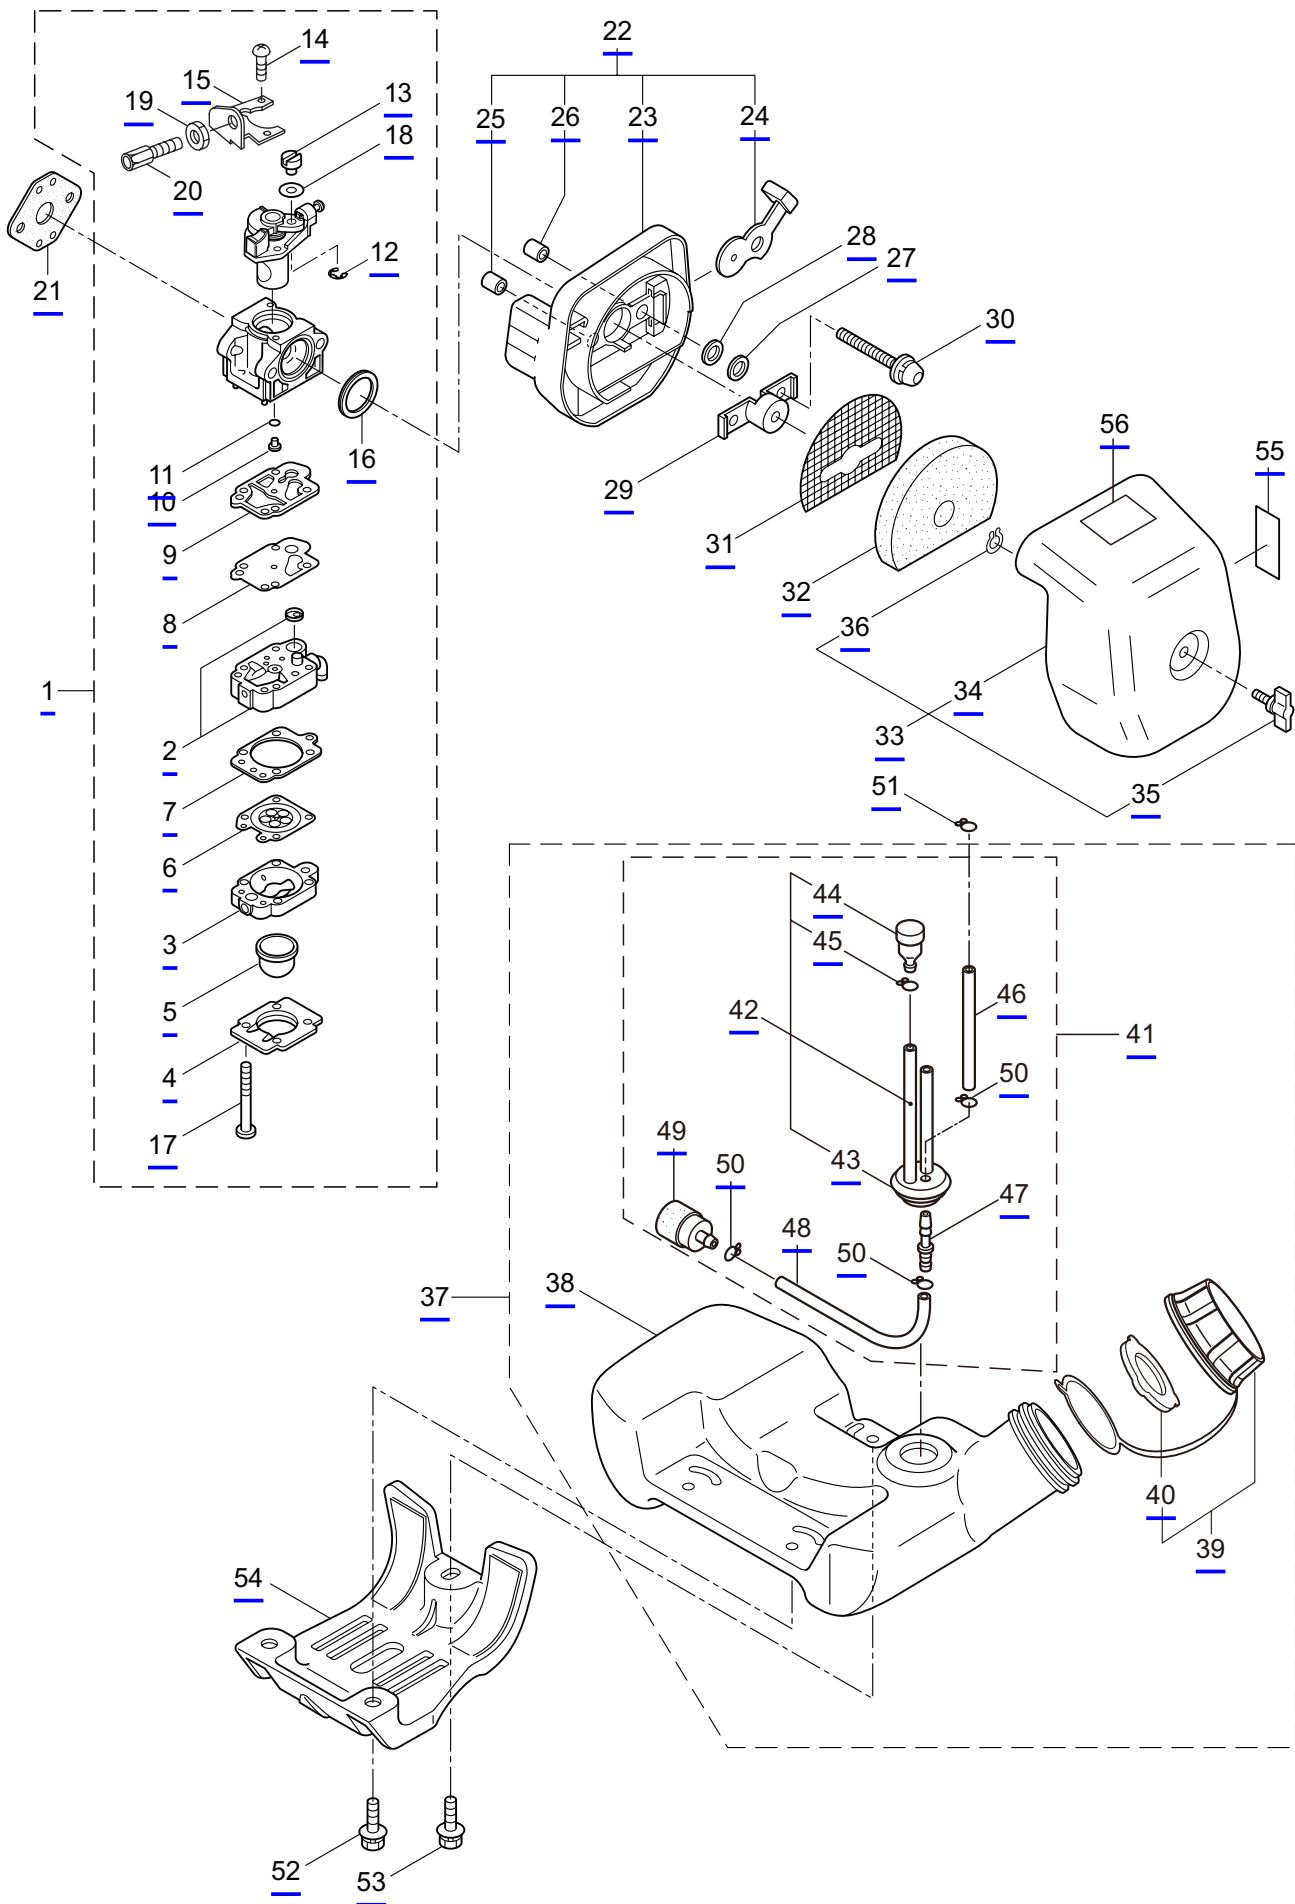

4. B230C
CARBURETOR, FUEL TANK

Ref. No.	Part No.	Part Name	Q'ty	Remarks
4-1	286703	Carburetor Ass'y	1	Incl.2-20 New gasket required
4-2	264155	Pump Body	1	
4-3	262991	Purge Body	1	
4-4	262992	Cover Plate	1	
4-5	261874	Primer Bulb	1	
4-6	283905	Diaphragm, Meterring	1	
4-7	262993	Gasket	1	
4-8	262994	Diaphragm,Fuel Pump	1	
4-9	282576	Gasket	1	
4-10	281487	Main Jet	1	#37
4-11	261871	O-Ring	1	
4-12	261876	E-Ring	1	
4-13	261658	Swivel	1	
4-14	261875	Screw	2	
4-15	264677	Bracket	1	
4-16	261657	Packing	1	
4-17	262996	Screw	4	
4-18	264678	Washer	1	
4-19	261878	Nut	1	
4-20	263994	Adapter	1	
4-21	261864	Gasket	1	
4-22	268055	Air Filter Case Ass'y	1	Incl.23-26
4-23	268056	Air Filter Case	1	
4-24	268057	Valve	1	
4-25	268157	Sleeve	1	5.5x7.1x6L
4-26	268412	Sleeve	1	5.2x7.1x6.4L
4-27	263345	Packing	1	7.2x11xt1.3
4-28	263942	Washer	1	7.2x12xt0.15
4-29	263815	Stay	1	
4-30	264016	Cap Screw	2	M5x60
4-31	265026	Screen	1	
4-32	265027	Foam Element	1	
4-33	268058	Air Filter Cover Ass'y	1	Incl.34-36
4-34	268059	Air Filter Cover	1	
4-35	281438	Knob	1	
4-36	261734	Snap Ring	1	#5
4-37	246590	Fuel Tank Ass'y	1	Incl.38-50
4-38	285048	Fuel Tank	1	
4-39	289046	Tank Cap Ass'y	1	Incl.40
4-40	287058	Gasket	1	
4-41	289031	Fuel Pipe Pick-up Ass'y	1	Incl.42-50
4-42	289032	Fuel Pipe Ass'y	1	Incl.43-45
4-43	268065	Grommet	1	
4-44	261590	Breather	1	
4-45	261117	Clip	1