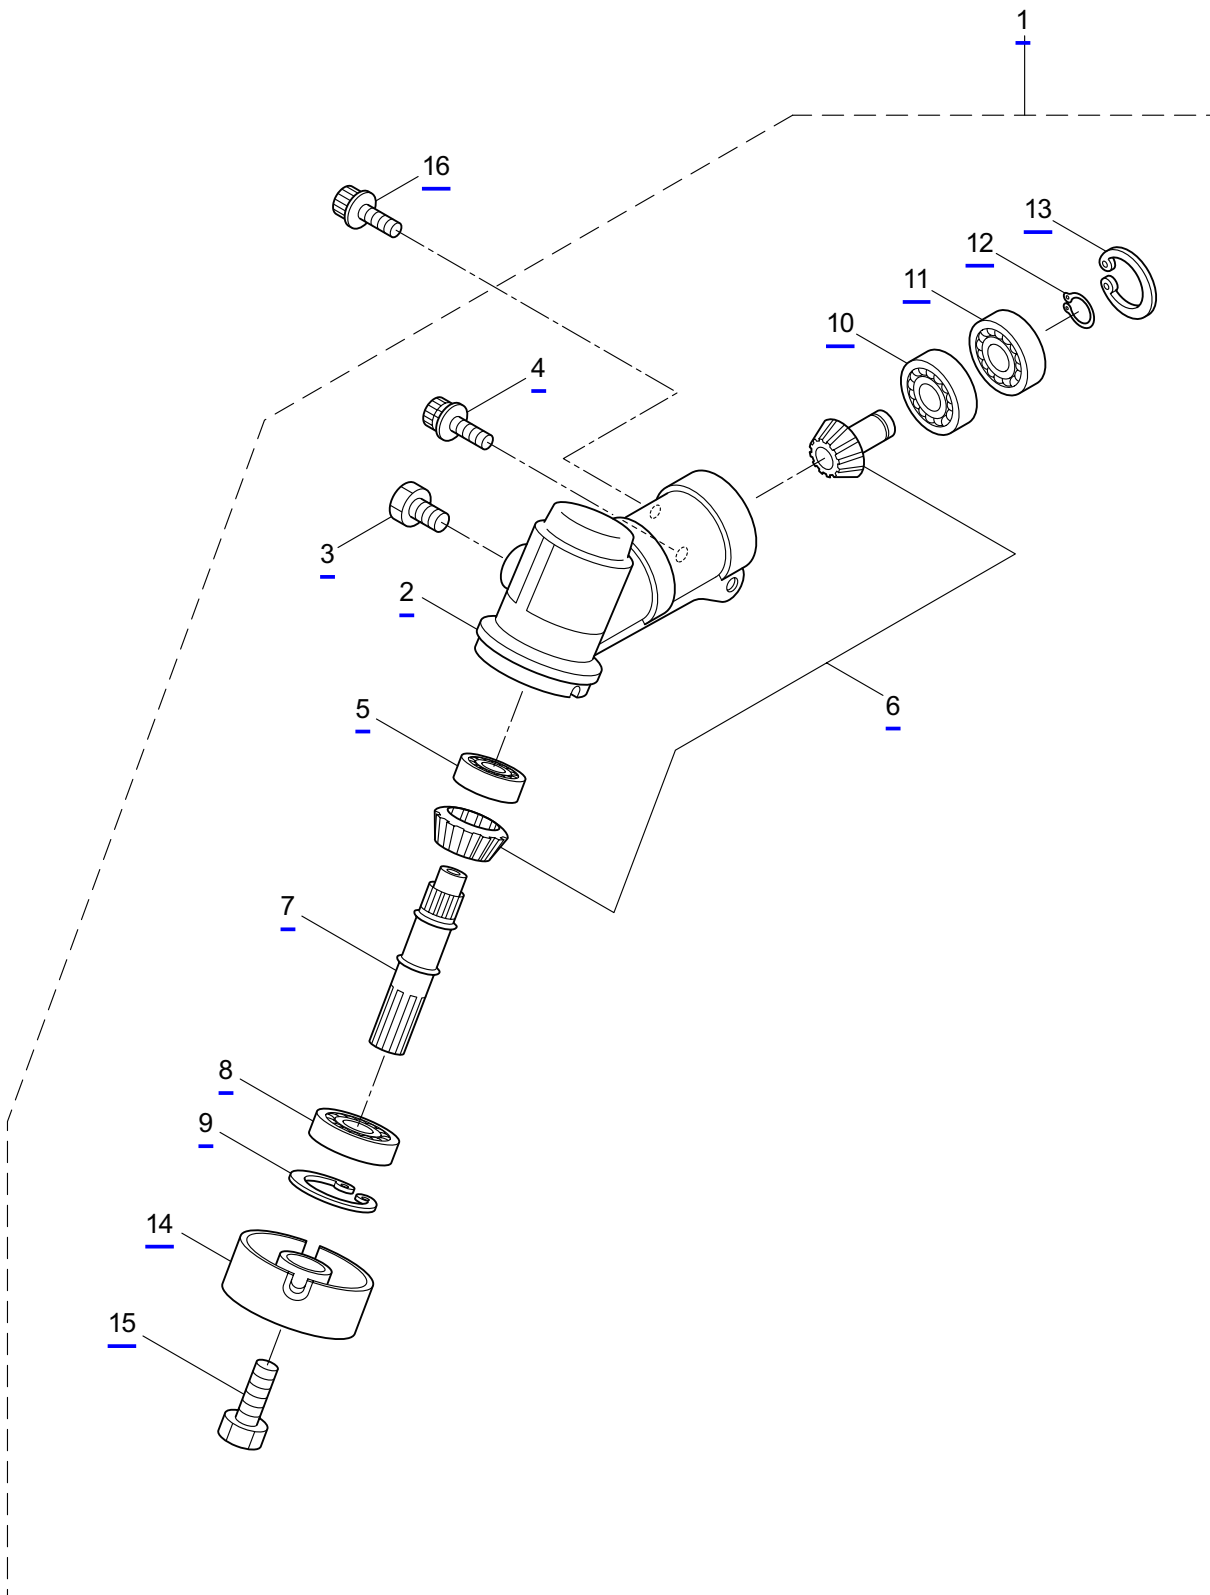

PARTS LIST

B230L

CONTENTS

1. MAIN BODY	1 ~ 2
2. GEARCASE.....	3 ~ 4
3. ENGINE	5 ~ 8
4. CARBURETOR, FUEL TANK	9 ~ 12
5. ACCESSORIES	13 ~ 14

2019. 12.

P/N 524910

1. B230L
MAIN BODY

Ref. No.	Part No.	Part Name	Q'ty	Remarks
1-1	364849	B230L	1	
1-2	261250	Cap Screw	4	M5x20
1-3	215512	Clutch Case Ass'y	1	Incl.4-10
1-4	214592	Bearing Case	1	
1-5	214161	Bearing	2	#6000ZZ
1-6	054676	Snap Ring	1	#26
1-7	560309	Buffer	1	
1-8	214163	Washer	1	
1-9	092033	Screw	4	M5x15
1-10	214593	Driveshaft Tube Adapter	1	
1-11	261246	Cap Screw	1	M5x25
1-12	220078	Driveshaft Tube Ass'y	1	Incl.23,24
1-13	219268	Driveshaft Ass'y	1	
1-14	054677	Clutch Drum	1	
1-15	211736	Shaft Grip	1	
1-16	211737	Band	2	
1-17	242050	Throttle Trigger Ass'y	1	Incl.18
1-18	237241	Label	1	
1-19	235752	Throttle Cable	1	
1-20	213548	Plastic Tube	1	#10x200L
1-21	225962	Bracket	1	
1-22	242061	Label	1	<u>B230L</u>
1-23	221501	Label	1	Warning
1-24	221502	Label	1	Caution
1-25	227816	Loop Handle Ass'y	1	Incl.26
1-26	215608	Cap Screw	4	M5x30x16
1-27	226300	Safety Cover Ass'y	1	Incl.28-32
1-28	225961	Safety Cover	1	
1-29	231493	String Cutter	1	
1-30	227817	Bolt	2	M5x12
1-31	081027	Nut	2	M5
1-32	212972	String Cutter Cover	1	
1-33	225963	Threaded Bracket	1	
1-34	261612	Cap Screw	2	M5x30

2. B230L
GEARCASE

Ref. No.	Part No.	Part Name	Q'ty	Remarks
2-1	225959	Gearcase Ass'y	1	Incl.2-15
2-2	225960	Gearcase	1	
2-3	234109	Bolt	1	M8x8
2-4	261246	Cap Screw	1	M5x25
2-5	210554	Bearing	1	#608
2-6	227106	Gear Set	1	
2-7	215762	Blade Shaft	1	
2-8	212999	Bearing	1	#6001 2RK
2-9	055185	Snap Ring	1	H28
2-10	210560	Bearing	1	#609
2-11	140268	Bearing	1	#609Z
2-12	228477	Snap Ring	1	#9
2-13	140270	Snap Ring	1	#24
2-14	222890	Boss Adapter	1	
2-15	221998	Bolt	1	M8x12,Counterclockwise
2-16	261233	Cap Screw	1	M5x12