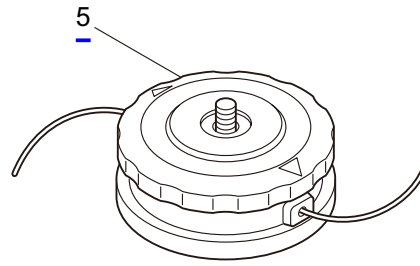

5. B230L
ACCESSORIES

Ref. No.	Part No.	Part Name	Q'ty	Remarks
5-1	210418	Box Spanner	1	13x19x(+)
5-2	219431	Wrench	1	3mm
5-3	219432	Wrench	1	4mm
5-4	242062	Instruction Manual	1	B230-300L/TURBO
5-5	241308	Semi-Auto Head	1