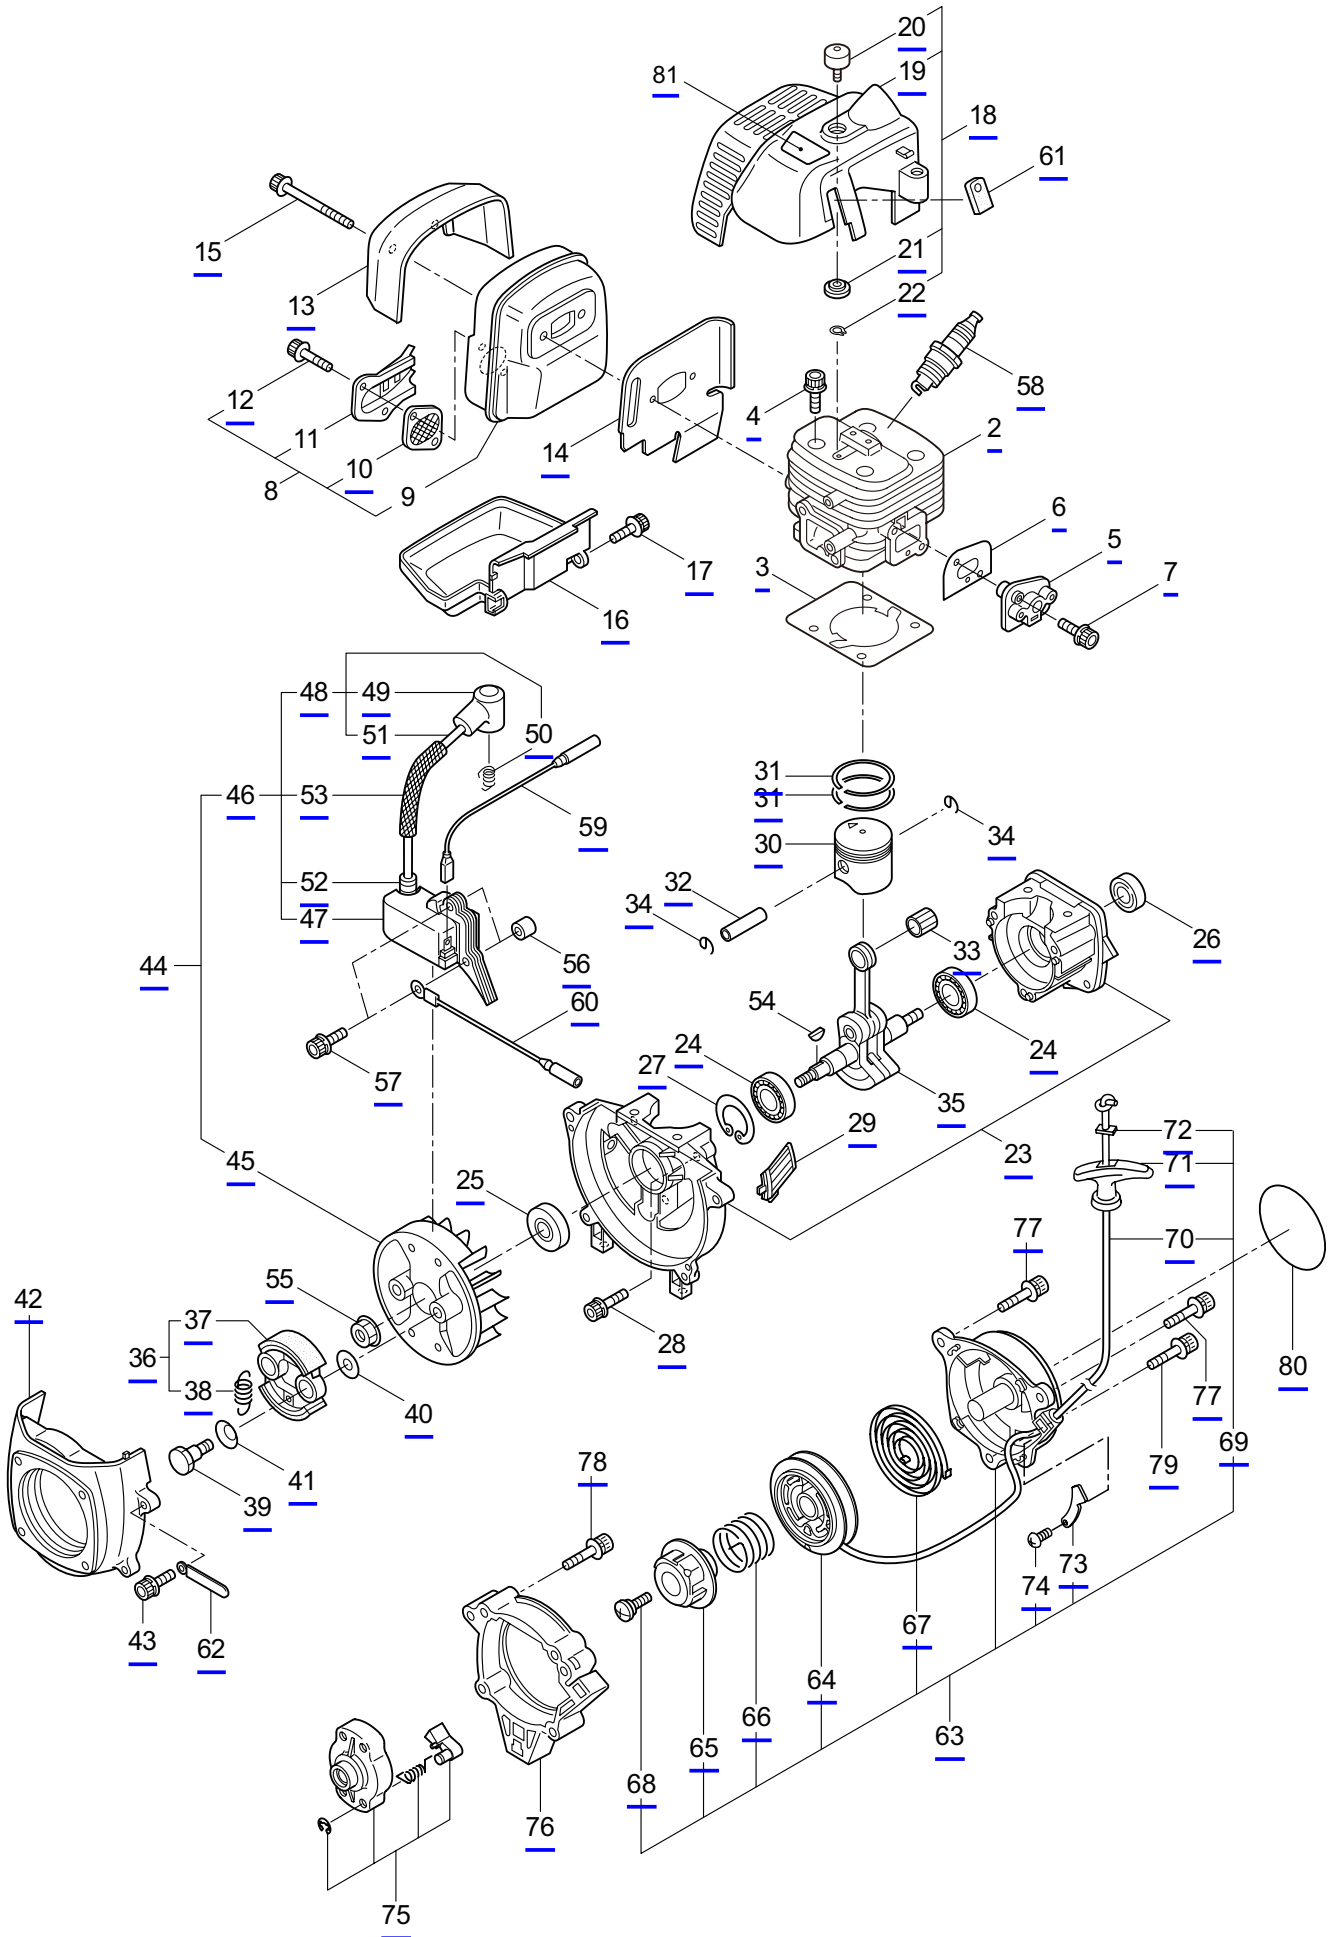

3. B230L ENGINE

Ref. No.	Part No.	Part Name	Q'ty	Remarks
3-1	875353	Engine	1	CE230/123
3-2	288499	Cylinder	1	
3-3	286074	Gasket	1	
3-4	261250	Cap Screw	4	M5x20
3-5	269144	Insulator	1	New gasket required
3-6	267049	Gasket	1	
3-7	265924	Cap Screw	2	M5x25
3-8	282208	Muffler Ass'y	1	Incl.9-12
3-9	282209	Muffler Comp	1	
3-10	267056	Spark Arrester	1	
3-11	268171	Muffler Tail	1	
3-12	265107	Cap Screw	2	M4x10
3-13	268461	Holder	1	
3-14	281440	Gasket	1	
3-15	266402	Cap Screw	2	M5x55
3-16	281446	Under Cover	1	
3-17	267191	Cap Screw	1	M5x16
3-18	288800	Top Cover Ass'y	1	Incl.19-22
3-19	281444	Top Cover	1	
3-20	286300	Knob	1	
3-21	261020	Spacer	1	
3-22	261734	Snap Ring	1	#5
3-23	289246	Crankcase	1	
3-24	280488	Bearing	2	PPL 6001
3-25	261492	Oil Seal	1	ISCD12287
3-26	261386	Oil Seal	1	ISCD12227
3-27	055185	Snap Ring	1	H28
3-28	261612	Cap Screw	3	M5x30
3-29	281442	Screen	1	
3-30	283379	Piston	1	
3-31	282177	Piston Ring	2	
3-32	261036	Piston Pin	1	
3-33	263957	Bearing, Needle	1	KTV81112EG01 B2
3-34	261576	Clip,Piston	2	
3-35	246382	Crankshaft/Conn.Rod Ass'y	1	
3-36	267327	Clutch Ass'y	1	Incl.37,38
3-37	267342	Clutch Shoe	2	(2)required
3-38	267345	Spring,Clutch	1	
3-39	264505	Bolt	2	
3-40	261189	Washer	2	6x16.5xt1.2
3-41	261777	Wave Washer	2	
3-42	281443	Fan Cover	1	
3-43	261250	Cap Screw	4	M5x20
3-44	286269	Magneto Ass'y	1	Incl.45-53
3-45	286271	Rotor/Fan	1