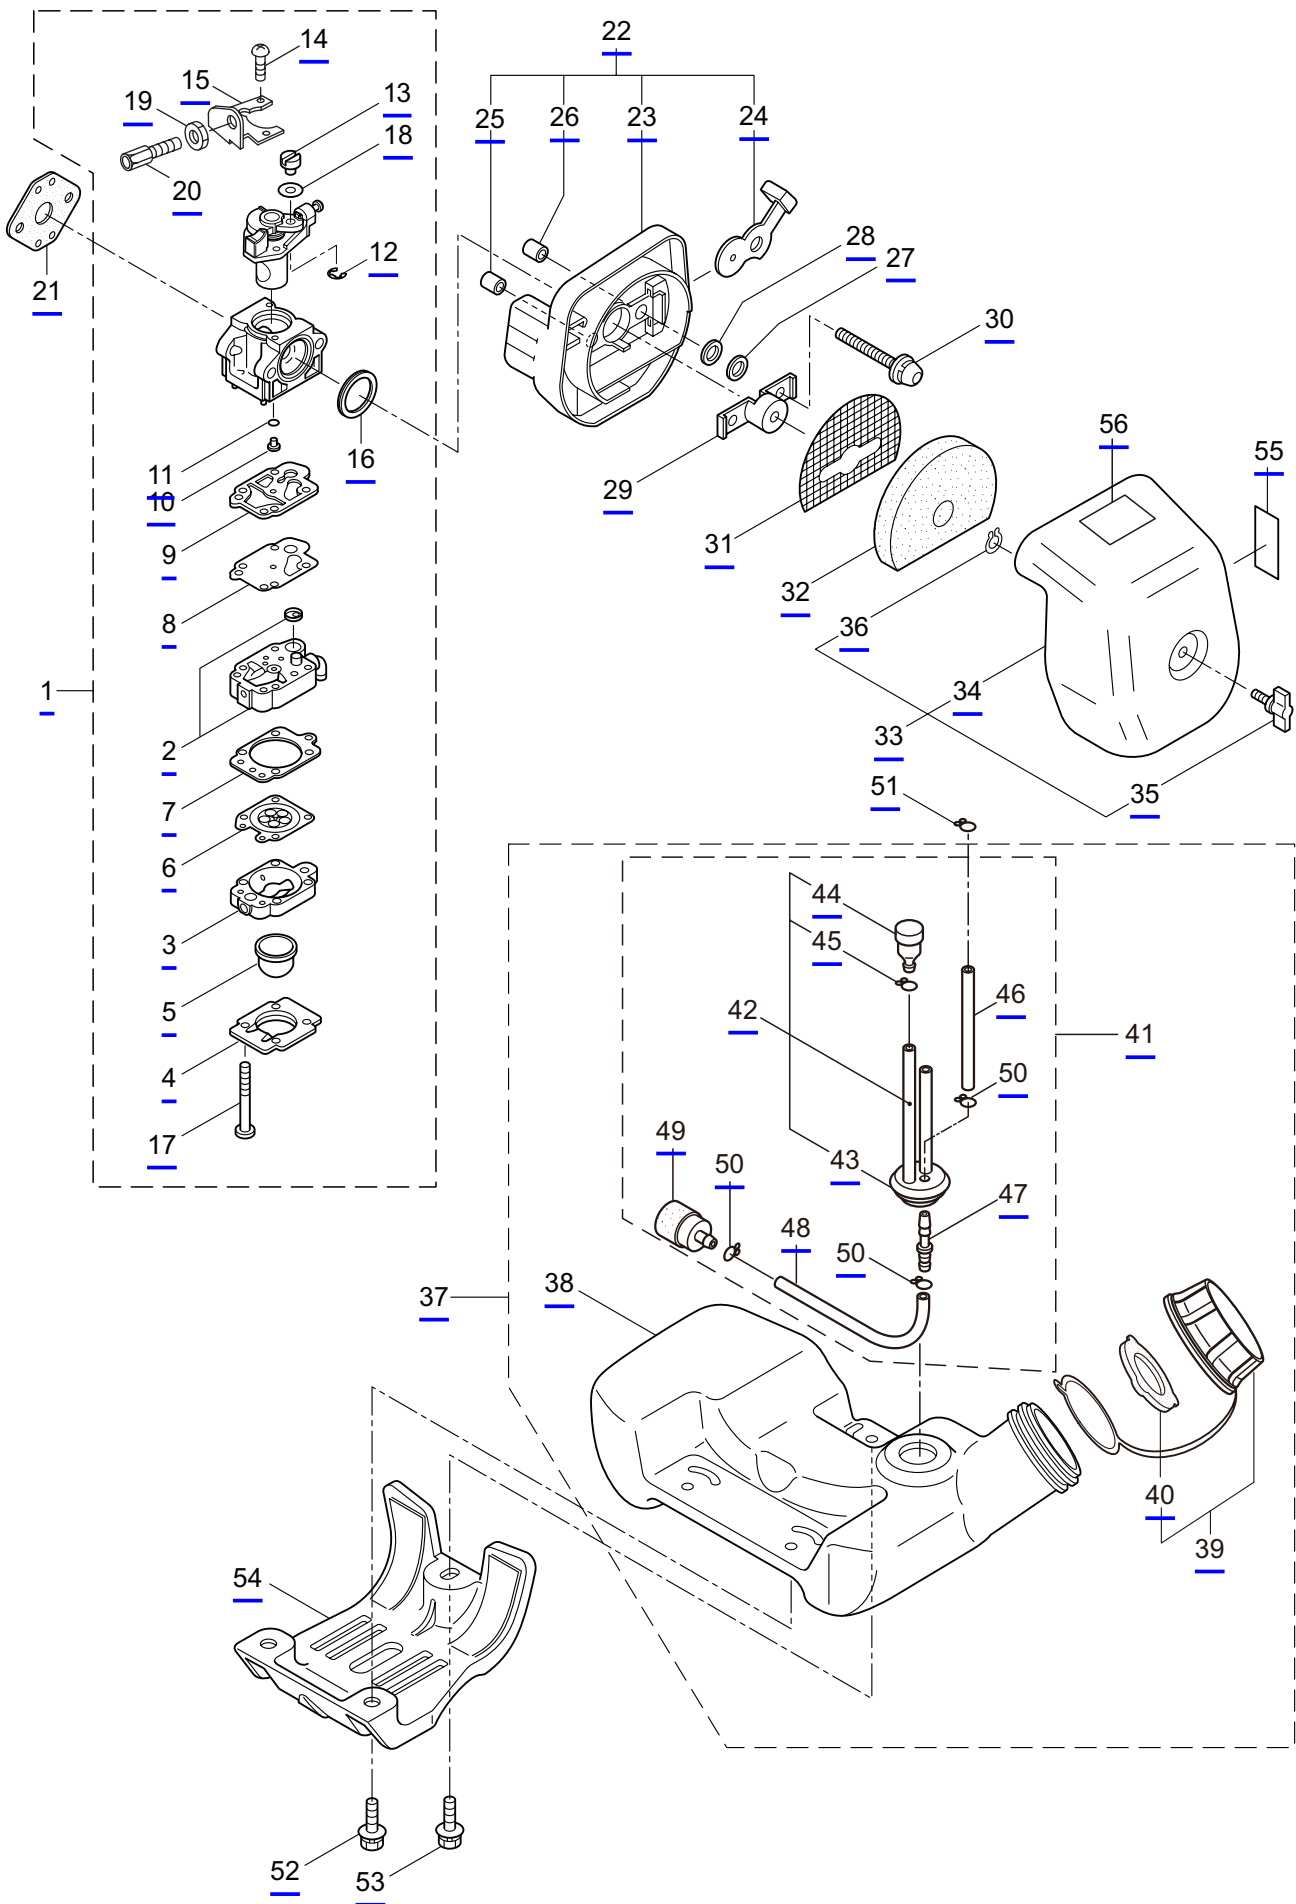

4. B230L
CARBURETOR, FUEL TANK

Ref. No.	Part No.	Part Name	Q'ty	Remarks
4-1	286703	Carburetor Ass'y	1	Incl.2-20 New gasket required
4-2	264155	Pump Body	1	
4-3	262991	Purge Body	1	
4-4	262992	Cover Plate	1	
4-5	261874	Primer Bulb	1	
4-6	283905	Diaphragm, Meterring	1	
4-7	262993	Gasket	1	
4-8	262994	Diaphragm,Fuel Pump	1	
4-9	282576	Gasket	1	
4-10	281487	Main Jet	1	#37
4-11	261871	O-Ring	1	
4-12	261876	E-Ring	1	
4-13	261658	Swivel	1	
4-14	261875	Screw	2	
4-15	264677	Bracket	1	
4-16	261657	Packing	1	
4-17	262996	Screw	4	
4-18	264678	Washer	1	
4-19	261878	Nut	1	
4-20	263994	Adapter	1	
4-21	261864	Gasket	1	
4-22	268055	Air Filter Case Ass'y	1	Incl.23-26
4-23	268056	Air Filter Case	1	
4-24	268057	Valve	1	
4-25	268157	Sleeve	1	5.5x7.1x6L
4-26	268412	Sleeve	1	5.2x7.1x6.4L
4-27	263345	Packing	1	7.2x11xt1.3
4-28	263942	Washer	1	7.2x12xt0.15
4-29	263815	Stay	1	
4-30	264016	Cap Screw	2	M5x60
4-31	265026	Screen	1	
4-32	265027	Foam Element	1	
4-33	268058	Air Filter Cover Ass'y	1	Incl.34-36
4-34	268059	Air Filter Cover	1	
4-35	281438	Knob	1	
4-36	261734	Snap Ring	1	#5
4-37	246590	Fuel Tank Ass'y	1	Incl.38-50
4-38	285048	Fuel Tank	1	
4-39	289046	Tank Cap Ass'y	1	Incl.40
4-40	287058	Gasket	1	
4-41	289031	Fuel Pipe Pick-up Ass'y	1	Incl.42-50
4-42	289032	Fuel Pipe Ass'y	1	Incl.43-45
4-43	268065	Grommet	1	
4-44	261590	Breather	1	
4-45	261117	Clip	1