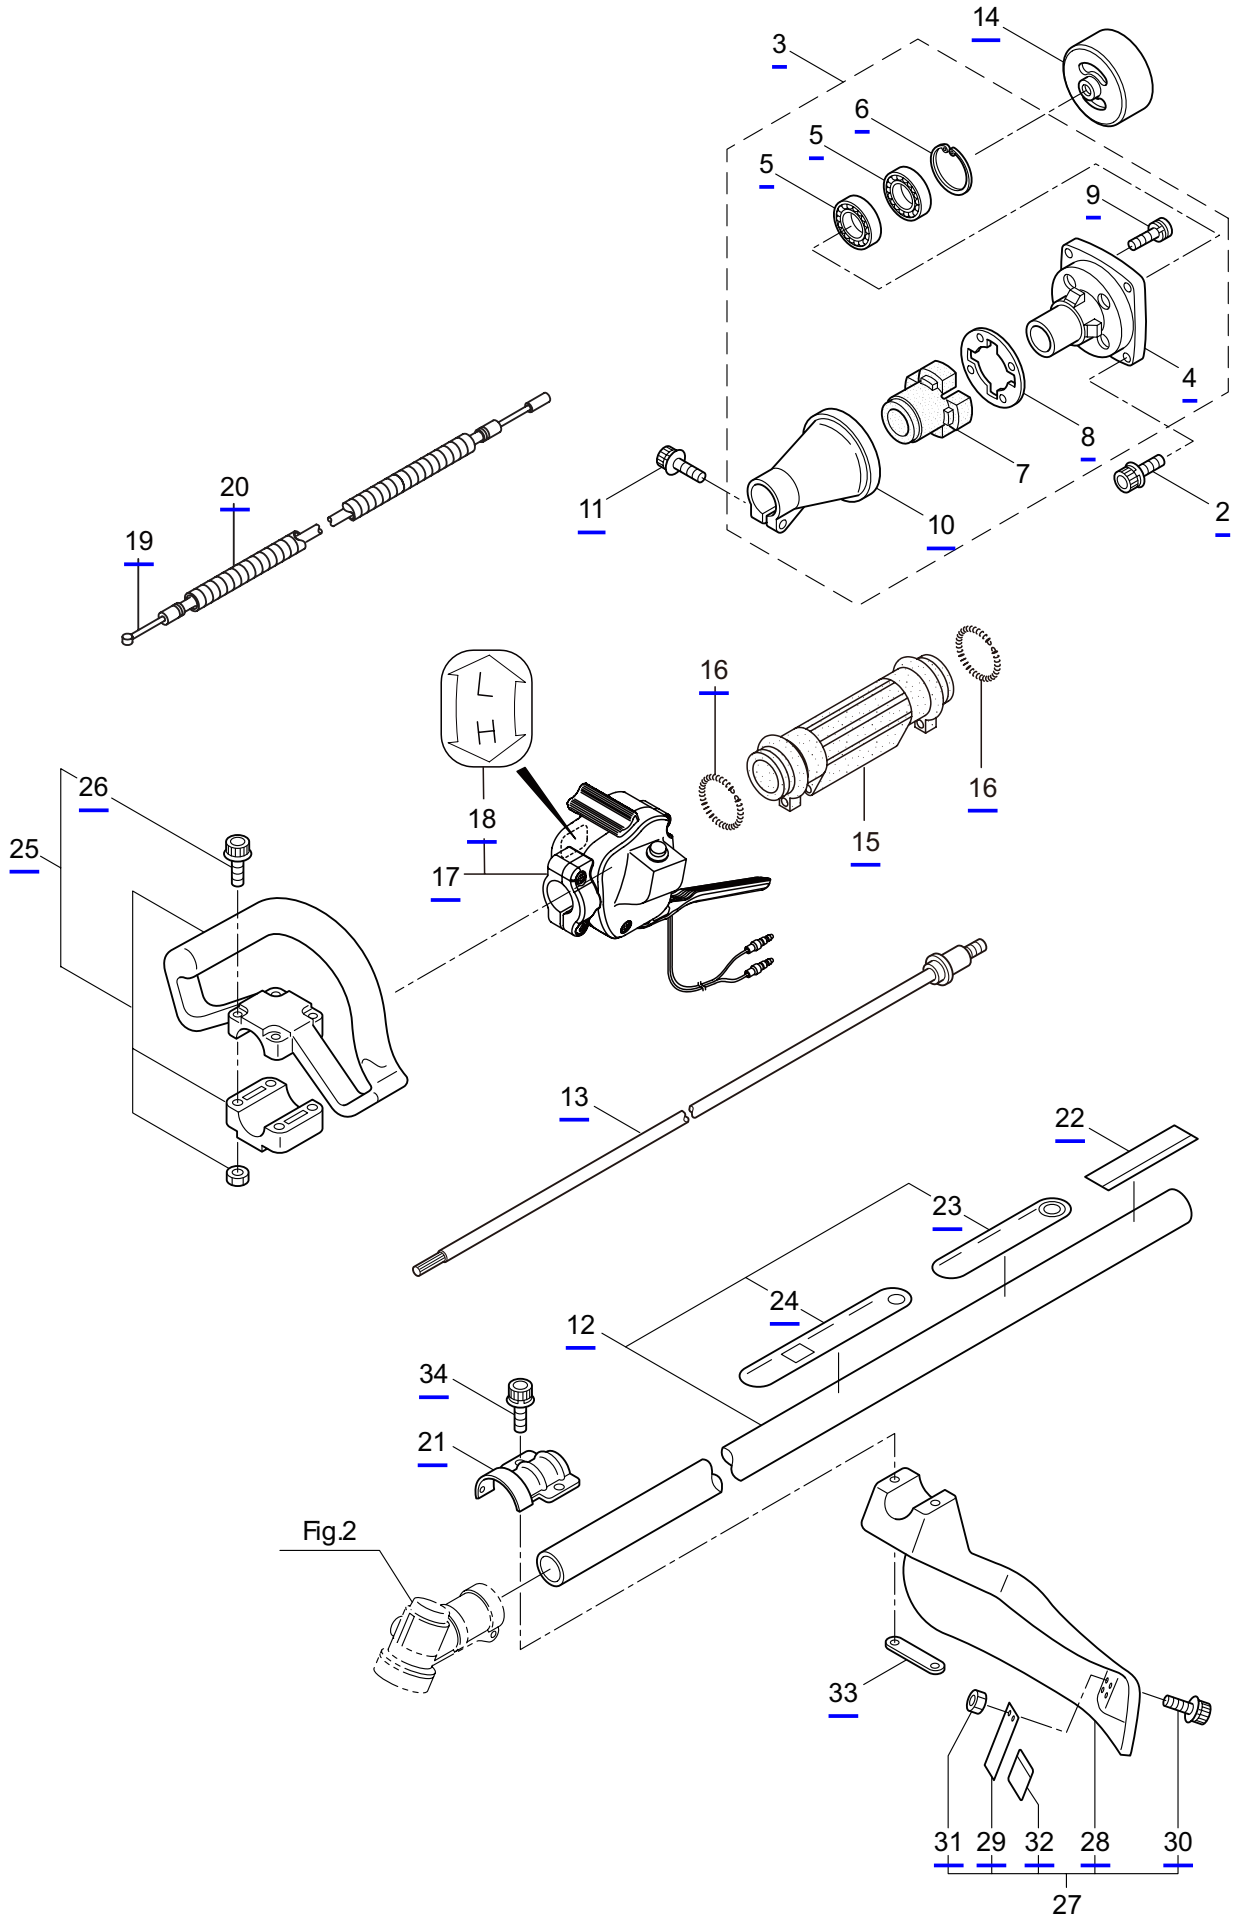

PARTS LIST

B230L

CONTENTS

1. MAIN BODY	1 ~ 2
2. GEARCASE.....	3 ~ 4
3. ENGINE	5 ~ 8
4. CARBURETOR, FUEL TANK	9 ~ 12
5. ACCESSORIES	13 ~ 14

2019. 12.

P/N 524910

1. B230L
MAIN BODY

Ref. No.	Part No.	Part Name	Q'ty	Remarks
1-1	364849	B230L	1	
1-2	261250	Cap Screw	4	M5x20
1-3	215512	Clutch Case Ass'y	1	Incl.4-10
1-4	214592	Bearing Case	1	
1-5	214161	Bearing	2	#6000ZZ
1-6	054676	Snap Ring	1	#26
1-7	560309	Buffer	1	
1-8	214163	Washer	1	
1-9	092033	Screw	4	M5x15
1-10	214593	Driveshaft Tube Adapter	1	
1-11	261246	Cap Screw	1	M5x25
1-12	220078	Driveshaft Tube Ass'y	1	Incl.23,24
1-13	219268	Driveshaft Ass'y	1	
1-14	054677	Clutch Drum	1	
1-15	211736	Shaft Grip	1	
1-16	211737	Band	2	
1-17	242050	Throttle Trigger Ass'y	1	Incl.18
1-18	237241	Label	1	
1-19	235752	Throttle Cable	1	
1-20	213548	Plastic Tube	1	#10x200L
1-21	225962	Bracket	1	
1-22	242061	Label	1	<u>B230L</u>
1-23	221501	Label	1	Warning
1-24	221502	Label	1	Caution
1-25	227816	Loop Handle Ass'y	1	Incl.26
1-26	215608	Cap Screw	4	M5x30x16
1-27	226300	Safety Cover Ass'y	1	Incl.28-32
1-28	225961	Safety Cover	1	
1-29	231493	String Cutter	1	
1-30	227817	Bolt	2	M5x12
1-31	081027	Nut	2	M5
1-32	212972	String Cutter Cover	1	
1-33	225963	Threaded Bracket	1	
1-34	261612	Cap Screw	2	M5x30

2. B230L
GEARCASE

Ref. No.	Part No.	Part Name	Q'ty	Remarks
2-1	225959	Gearcase Ass'y	1	Incl.2-15
2-2	225960	Gearcase	1	
2-3	234109	Bolt	1	M8x8
2-4	261246	Cap Screw	1	M5x25
2-5	210554	Bearing	1	#608
2-6	227106	Gear Set	1	
2-7	215762	Blade Shaft	1	
2-8	212999	Bearing	1	#6001 2RK
2-9	055185	Snap Ring	1	H28
2-10	210560	Bearing	1	#609
2-11	140268	Bearing	1	#609Z
2-12	228477	Snap Ring	1	#9
2-13	140270	Snap Ring	1	#24
2-14	222890	Boss Adapter	1	
2-15	221998	Bolt	1	M8x12,Counterclockwise
2-16	261233	Cap Screw	1	M5x12