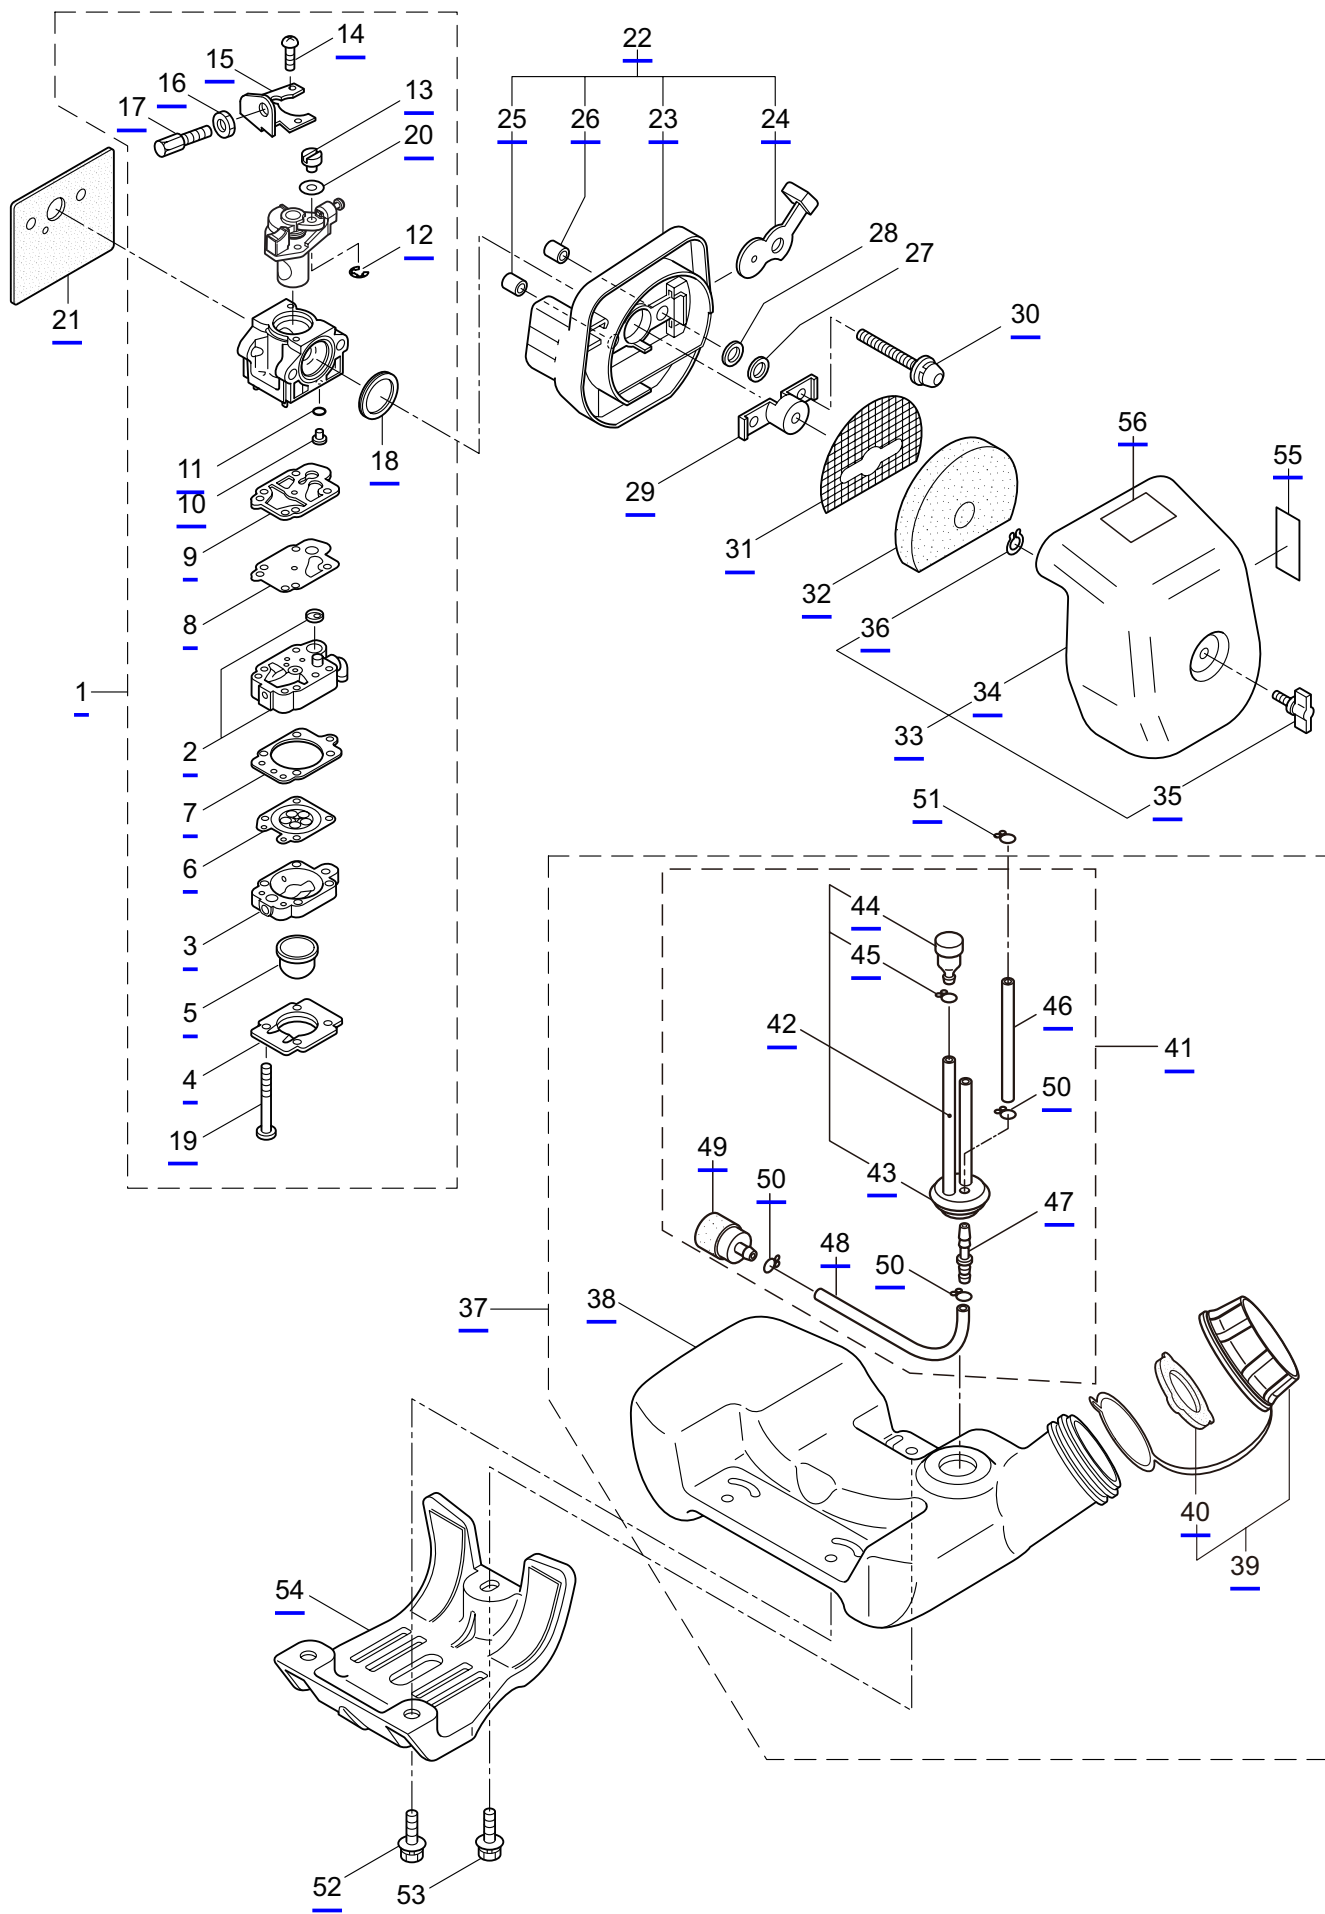

4. B270L
CARBURETOR, FUEL TANK

Ref. No.	Part No.	Part Name	Q'ty	Remarks
4-1	283898	Carburetor Ass'y	1	Incl.2-20 New gasket required
4-2	264155	Pump Body	1	
4-3	262991	Purge Body	1	
4-4	262992	Cover Plate	1	
4-5	261874	Primer Bulb	1	
4-6	283905	Diaphragm, Meterring	1	
4-7	262993	Gasket	1	
4-8	262994	Diaphragm,Fuel Pump	1	
4-9	282576	Gasket	1	
4-10	281487	Main Jet	1	#37
4-11	261871	O-Ring	1	
4-12	261876	E-Ring	1	
4-13	261658	Swivel	1	
4-14	261875	Screw	2	
4-15	264677	Bracket	1	
4-16	261878	Nut	1	
4-17	263994	Adapter	1	
4-18	261657	Packing	1	
4-19	262996	Screw	4	
4-20	264678	Washer	1	
4-21	269762	Gasket	1	
4-22	268055	Air Filter Case Ass'y	1	Incl.23-26
4-23	268056	Air Filter Case	1	
4-24	268057	Valve	1	
4-25	268157	Sleeve	1	5.5x7.1x6L
4-26	268412	Sleeve	1	5.2x7.1x6.4L
4-27	263345	Packing	1	7.2x11xt1.3
4-28	263942	Washer	1	7.2x12xt0.15
4-29	263815	Stay	1	
4-30	264016	Cap Screw	2	M5x60
4-31	265026	Screen	1	
4-32	265027	Foam Element	1	
4-33	268058	Air Filter Cover Ass'y	1	Incl.34-36
4-34	268059	Air Filter Cover	1	
4-35	281438	Knob	1	
4-36	261734	Snap Ring	1	#5
4-37	246592	Fuel Tank Ass'y	1	Incl.38-50
4-38	284820	Fuel Tank	1	
4-39	289046	Tank Cap Ass'y	1	Incl.40
4-40	287058	Gasket	1	
4-41	289035	Fuel Pipe Pick-up Ass'y	1	Incl.42-50
4-42	289036	Fuel Pipe Ass'y	1	Incl.43-45
4-43	268065	Grommet	1	
4-44	261590	Breather	1	
4-45	261117	Clip	1