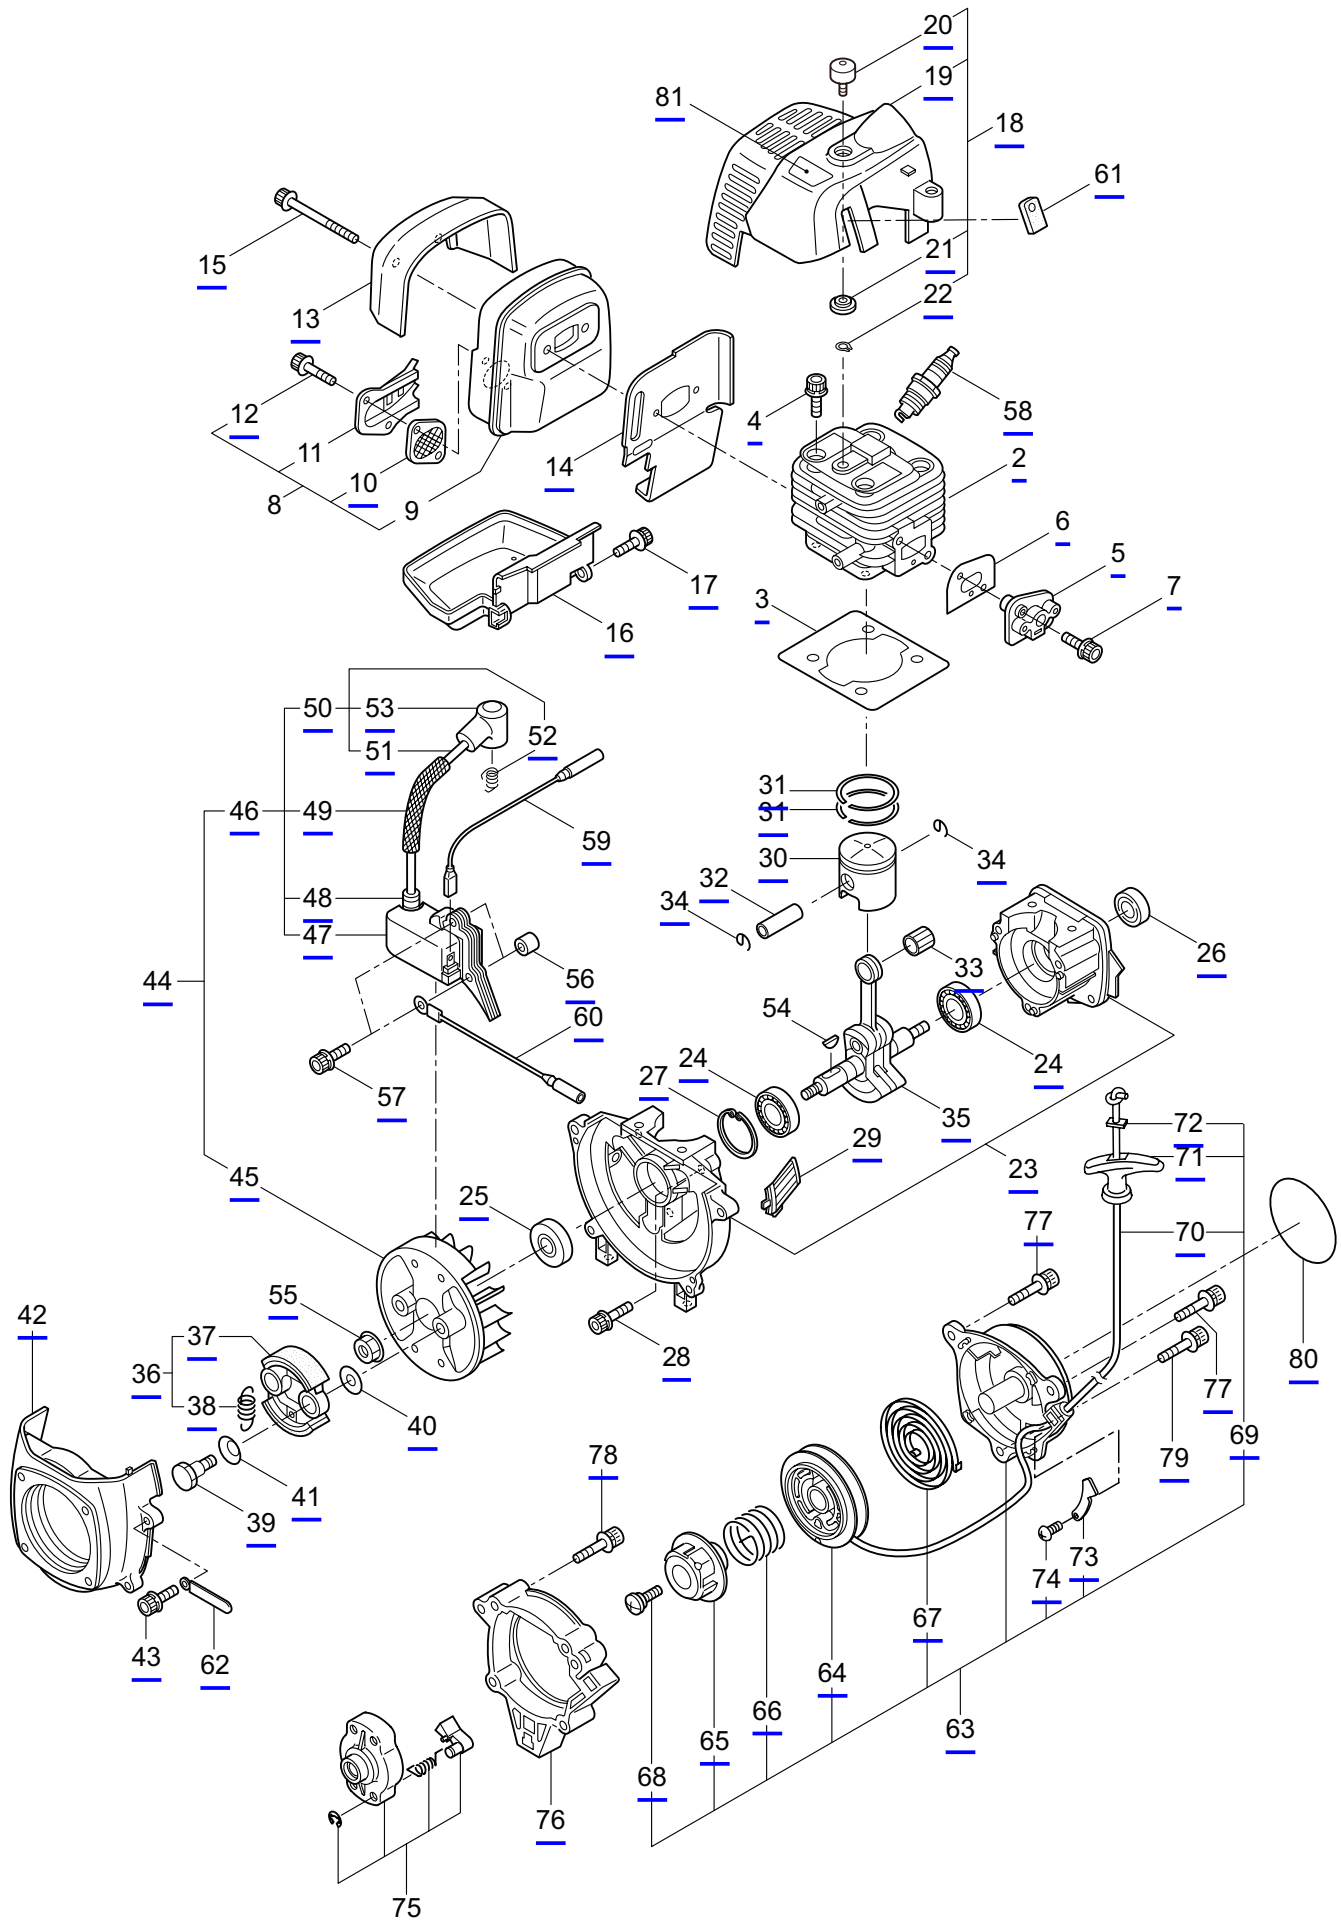

3. B270L ENGINE

Ref. No.	Part No.	Part Name	Q'ty	Remarks
3-1	<u>875380</u>	Engine	1	CE260/88
3-2	<u>283734</u>	Cylinder	1	
3-3	<u>283783</u>	Gasket	1	
3-4	<u>261250</u>	Cap Screw	4	M5x20
3-5	<u>269144</u>	Insulator	1	New gasket required
3-6	<u>267049</u>	Gasket	1	
3-7	<u>265924</u>	Cap Screw	2	M5x25
3-8	<u>282208</u>	Muffler Ass'y	1	Incl.9-12
3-9	<u>282209</u>	Muffler Comp	1	
3-10	<u>267056</u>	Spark Arrester	1	
3-11	<u>268171</u>	Muffler Tail	1	
3-12	<u>265107</u>	Cap Screw	2	M4x10
3-13	<u>284071</u>	Holder	1	
3-14	<u>283940</u>	Gasket	1	
3-15	<u>266402</u>	Cap Screw	2	M5x55
3-16	<u>281435</u>	Under Cover	1	
3-17	<u>267191</u>	Cap Screw	1	M5x16
3-18	<u>286707</u>	Top Cover Ass'y	1	Incl.19-22
3-19	<u>281434</u>	Top Cover	1	
3-20	<u>286300</u>	Knob	1	
3-21	<u>261020</u>	Spacer	1	
3-22	<u>261734</u>	Snap Ring	1	#5
3-23	<u>289582</u>	Crankcase	1	
3-24	<u>280488</u>	Bearing	2	PPL 6001
3-25	<u>261492</u>	Oil Seal	1	ISCD12287
3-26	<u>261386</u>	Oil Seal	1	ISCD12227
3-27	<u>055185</u>	Snap Ring	1	H28
3-28	<u>261612</u>	Cap Screw	3	M5x30
3-29	<u>281442</u>	Screen	1	
3-30	<u>272809</u>	Piston	1	
3-31	<u>261496</u>	Piston Ring	2	(2)Required
3-32	<u>261497</u>	Piston Pin	1	
3-33	<u>261037</u>	Bearing,Needle	1	KBK8x11x11.8x1
3-34	<u>261576</u>	Clip,Piston	2	
3-35	<u>265197</u>	Crankshaft/Conn.Rod Ass'y	1	
3-36	<u>267327</u>	Clutch Ass'y	1	Incl.37,38
3-37	<u>267342</u>	Clutch Shoe	2	(2)required
3-38	<u>267345</u>	Spring,Clutch	1	
3-39	<u>264505</u>	Bolt	2	
3-40	<u>261189</u>	Washer	2	6x16.5xt1.2
3-41	<u>261777</u>	Wave Washer	2	
3-42	<u>281433</u>	Fan Cover	1	
3-43	<u>261250</u>	Cap Screw	4	M5x20
3-44	<u>283729</u>	Magneto Ass'y	1	Incl.45-53
3-45	<u>268253</u>	Rotor/Fan	1