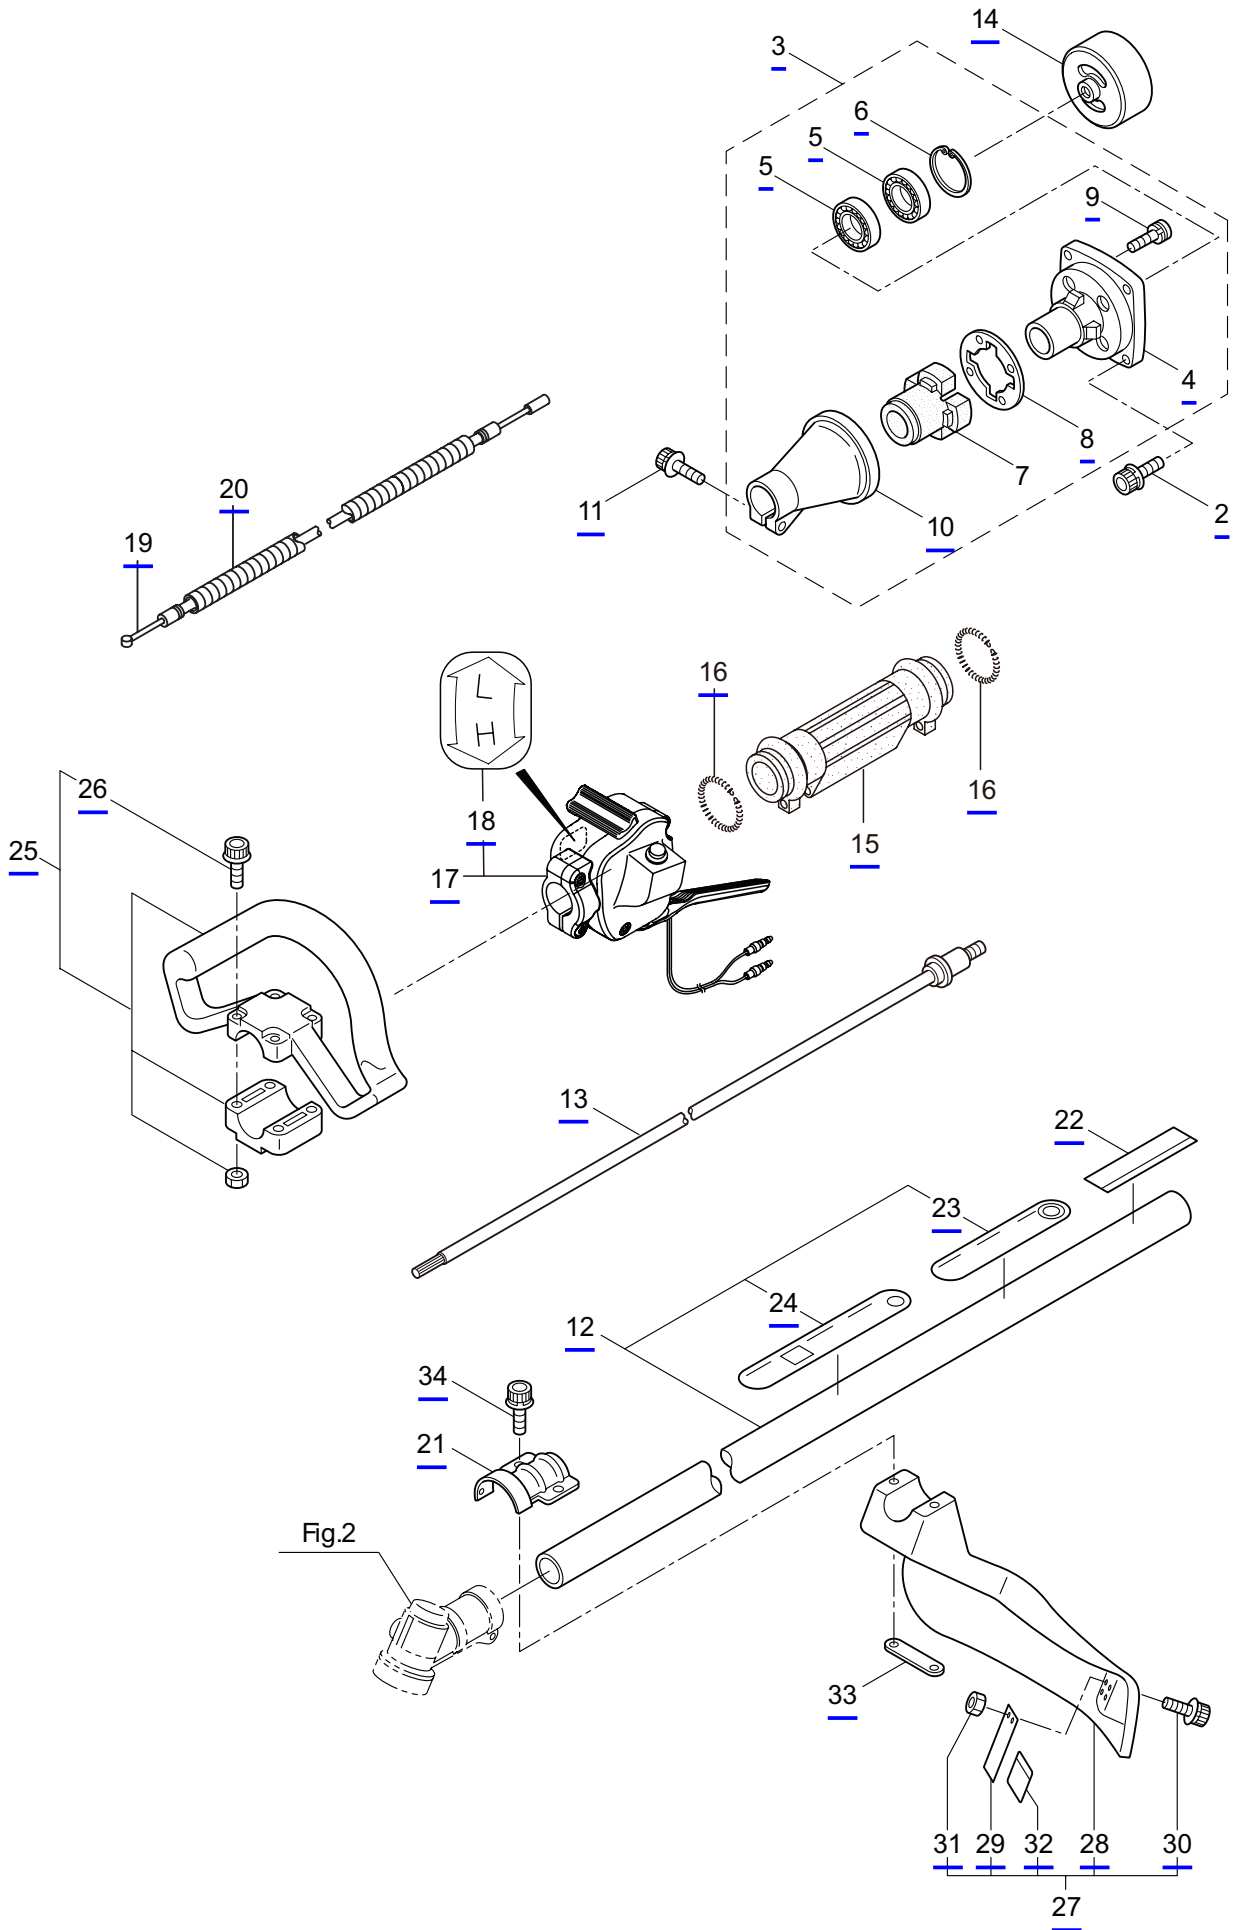

PARTS LIST

B270L

CONTENTS

1. MAIN BODY	1 ~ 2
2. GEARCASE.....	3 ~ 4
3. ENGINE	5 ~ 8
4. CARBURETOR, FUEL TANK	9 ~ 12
5. ACCESSORIES	13 ~ 14

2019. 12.

P/N 524911

1. B270L
MAIN BODY

Ref. No.	Part No.	Part Name	Q'ty	Remarks
1-1	364850	B270L	1	
1-2	261250	Cap Screw	4	M5x20
1-3	215512	Clutch Case Ass'y	1	Incl.4-10
1-4	214592	Bearing Case	1	
1-5	214161	Bearing	2	#6000ZZ
1-6	054676	Snap Ring	1	#26
1-7	560309	Buffer	1	
1-8	214163	Washer	1	
1-9	092033	Screw	4	M5x15
1-10	214593	Driveshaft Tube Adapter	1	
1-11	261246	Cap Screw	1	M5x25
1-12	220078	Driveshaft Tube Ass'y	1	Incl.23,24
1-13	219268	Driveshaft Ass'y	1	
1-14	054677	Clutch Drum	1	
1-15	211736	Shaft Grip	1	
1-16	211737	Band	2	
1-17	242050	Throttle Trigger Ass'y	1	Incl.18
1-18	237241	Label	1	
1-19	235752	Throttle Cable	1	
1-20	213548	Plastic Tube	1	#10x200L
1-21	225962	Bracket	1	
1-22	242065	Label	1	B270L
1-23	221501	Label	1	Warning
1-24	221502	Label	1	Caution
1-25	227816	Loop Handle Ass'y	1	Incl.26
1-26	215608	Cap Screw	4	M5x30x16
1-27	226300	Safety Cover Ass'y	1	Incl.28-32
1-28	225961	Safety Cover	1	
1-29	231493	String Cutter	1	
1-30	227817	Bolt	2	M5x12
1-31	081027	Nut	2	M5
1-32	212972	String Cutter Cover	1	
1-33	225963	Threaded Bracket	1	
1-34	261612	Cap Screw	2	M5x30

2. B270L
GEARCASE

Ref. No.	Part No.	Part Name	Q'ty	Remarks
2-1	225959	Gearcase Ass'y	1	Incl.2-15
2-2	225960	Gearcase	1	
2-3	234109	Bolt	1	M8x8
2-4	261246	Cap Screw	1	M5x25
2-5	210554	Bearing	1	#608
2-6	227106	Gear Set	1	
2-7	215762	Blade Shaft	1	
2-8	212999	Bearing	1	#6001 2RK
2-9	055185	Snap Ring	1	H28
2-10	210560	Bearing	1	#609
2-11	140268	Bearing	1	#609Z
2-12	228477	Snap Ring	1	#9
2-13	140270	Snap Ring	1	#24
2-14	222890	Boss Adapter	1	
2-15	221998	Bolt	1	M8x12,Counterclockwise
2-16	261233	Cap Screw	1	M5x12