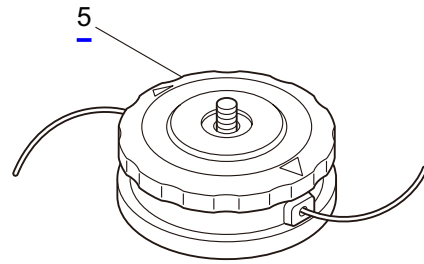

5. B270L
ACCESSORIES

Ref. No.	Part No.	Part Name	Q'ty	Remarks
5-1	210418	Box Spanner	1	13x19x(+)
5-2	219431	Wrench	1	3mm
5-3	219432	Wrench	1	4mm
5-4	242062	Instruction Manual	1	B230-300L/TURBO
5-5	241308	Semi-Auto Head	1