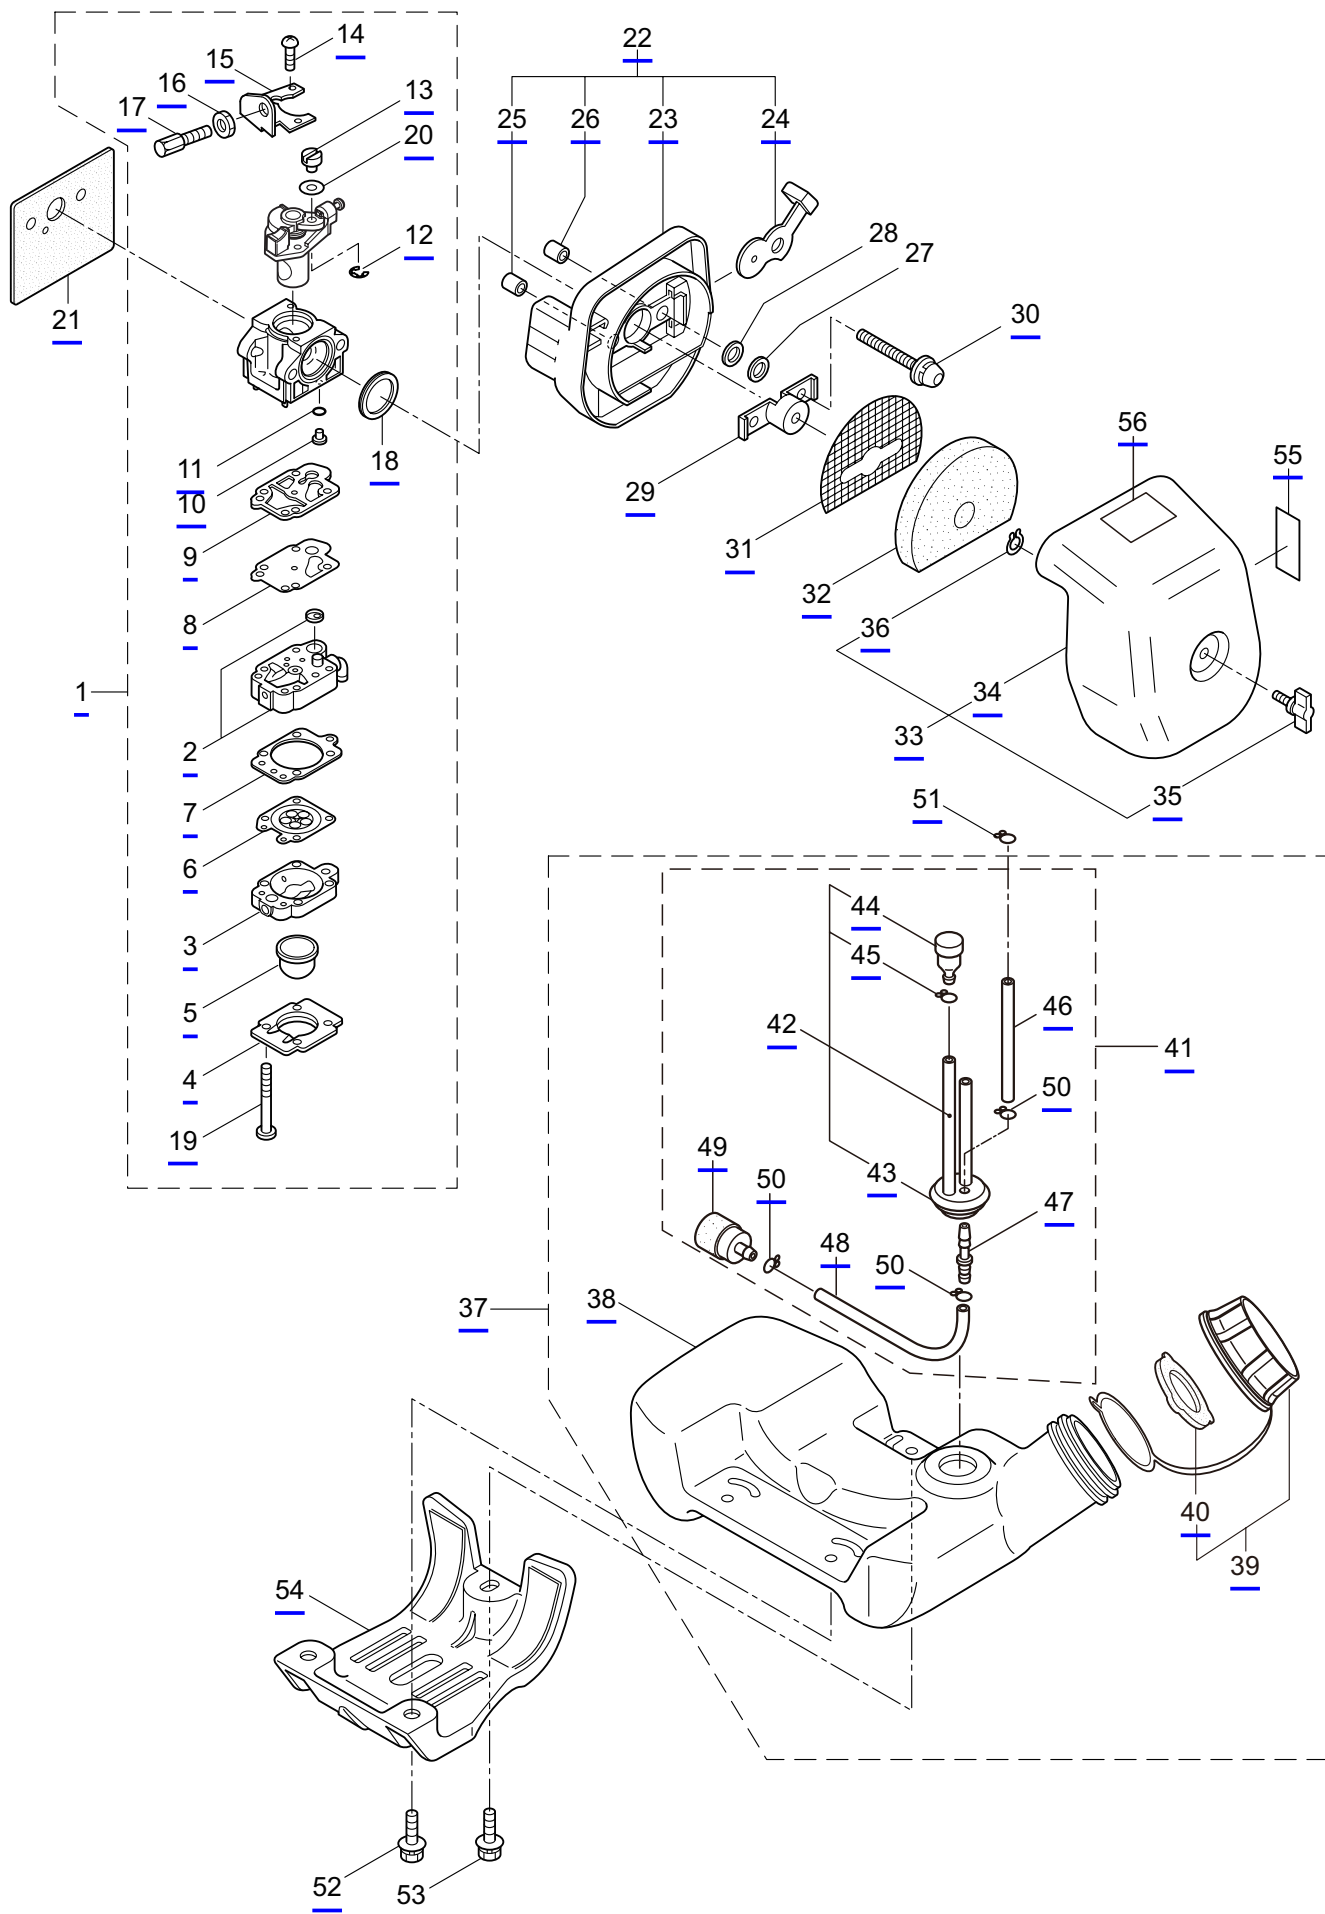

4. B270L CARBURETOR, FUEL TANK

Ref. No.	Part No.	Part Name	Q'ty	Remarks
4-46	289028	Pipe A	1	3x5x53L
4-47	288921	Joint	1	
4-48	289033	Pipe	1	3x5x100L
4-49	277887	Filter Ass'y	1	
4-50	261117	Clip	3	
4-51	261117	Clip	1	
4-52	281714	Cap Screw	2	M5x20
4-53	281715	Cap Screw	1	M5x20
4-54	281441	Stand	1	
4-55	261352	Label	1	Choke
4-56	285188	Label	1