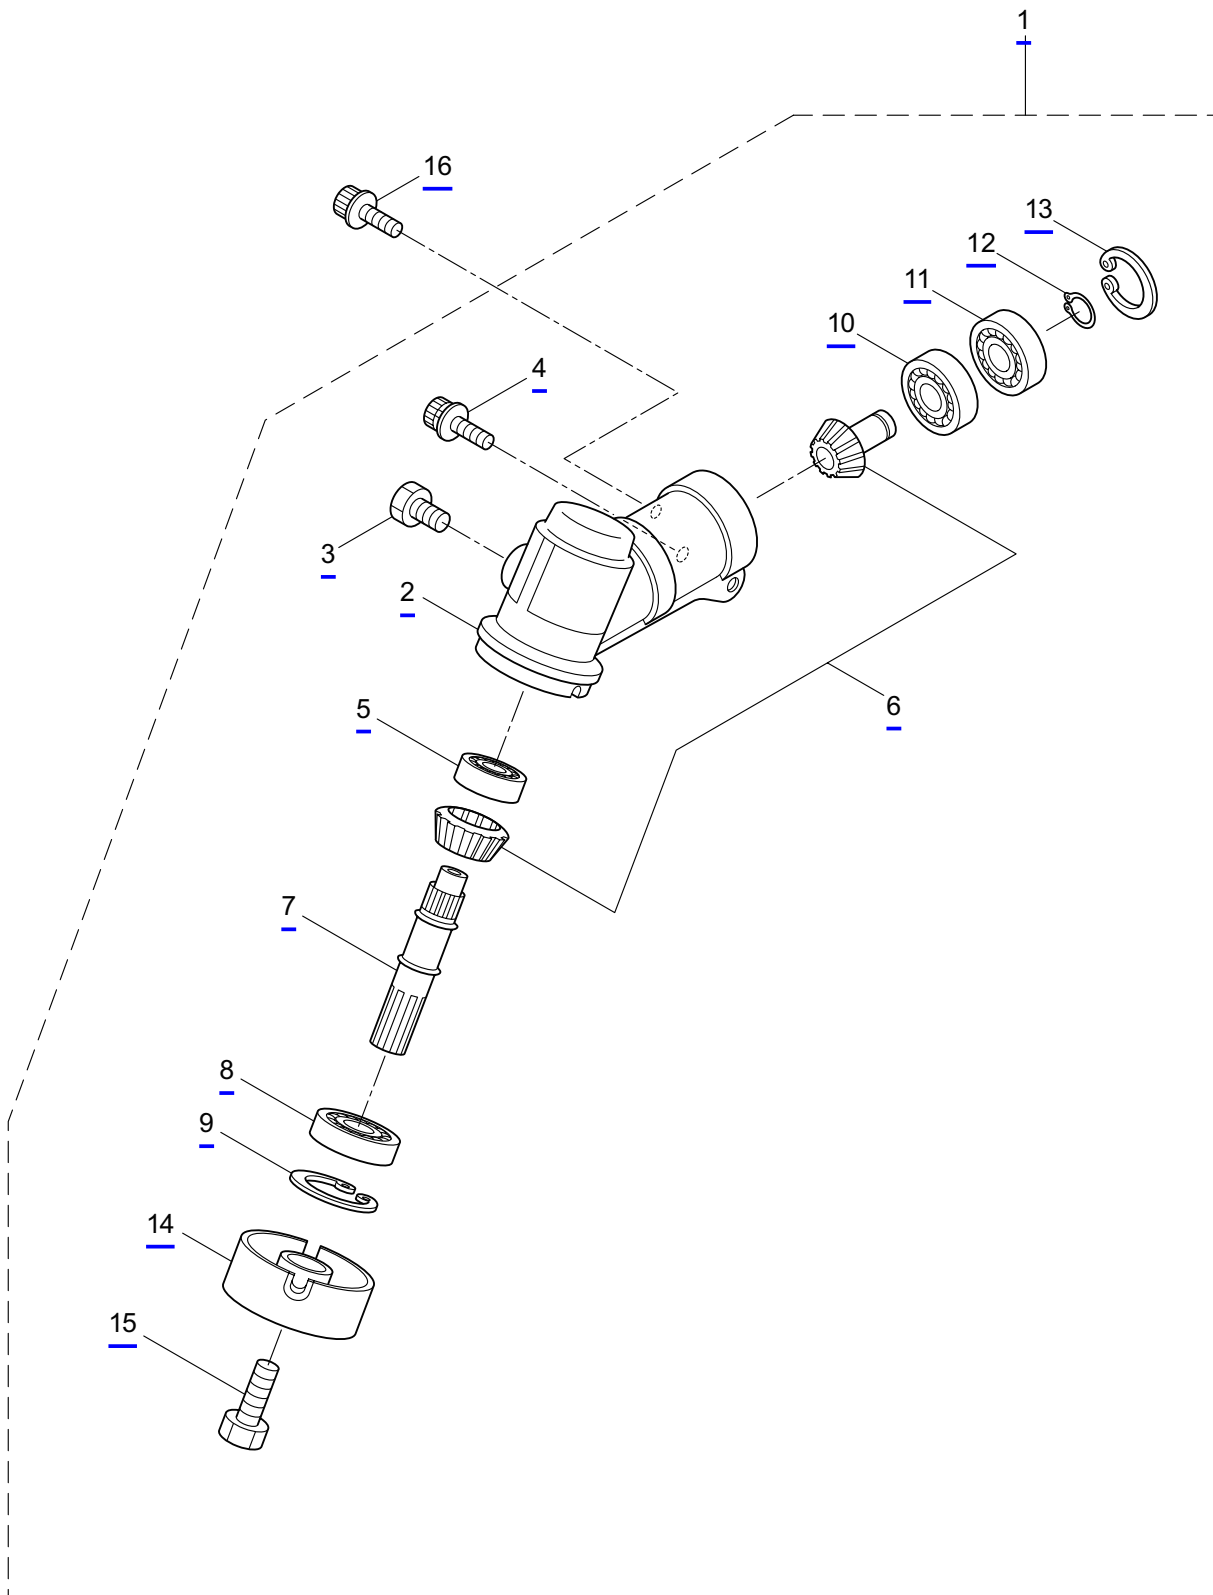

PARTS LIST

B270L

CONTENTS

1. MAIN BODY	1 ~ 2
2. GEARCASE.....	3 ~ 4
3. ENGINE	5 ~ 8
4. CARBURETOR, FUEL TANK	9 ~ 12
5. ACCESSORIES	13 ~ 14

2019. 12.

P/N 524911

1. B270L
MAIN BODY

Ref. No.	Part No.	Part Name	Q'ty	Remarks
1-1	364850	B270L	1	
1-2	261250	Cap Screw	4	M5x20
1-3	215512	Clutch Case Ass'y	1	Incl.4-10
1-4	214592	Bearing Case	1	
1-5	214161	Bearing	2	#6000ZZ
1-6	054676	Snap Ring	1	#26
1-7	560309	Buffer	1	
1-8	214163	Washer	1	
1-9	092033	Screw	4	M5x15
1-10	214593	Driveshaft Tube Adapter	1	
1-11	261246	Cap Screw	1	M5x25
1-12	220078	Driveshaft Tube Ass'y	1	Incl.23,24
1-13	219268	Driveshaft Ass'y	1	
1-14	054677	Clutch Drum	1	
1-15	211736	Shaft Grip	1	
1-16	211737	Band	2	
1-17	242050	Throttle Trigger Ass'y	1	Incl.18
1-18	237241	Label	1	
1-19	235752	Throttle Cable	1	
1-20	213548	Plastic Tube	1	#10x200L
1-21	225962	Bracket	1	
1-22	242065	Label	1	B270L
1-23	221501	Label	1	Warning
1-24	221502	Label	1	Caution
1-25	227816	Loop Handle Ass'y	1	Incl.26
1-26	215608	Cap Screw	4	M5x30x16
1-27	226300	Safety Cover Ass'y	1	Incl.28-32
1-28	225961	Safety Cover	1	
1-29	231493	String Cutter	1	
1-30	227817	Bolt	2	M5x12
1-31	081027	Nut	2	M5
1-32	212972	String Cutter Cover	1	
1-33	225963	Threaded Bracket	1	
1-34	261612	Cap Screw	2	M5x30

2. B270L
GEARCASE

Ref. No.	Part No.	Part Name	Q'ty	Remarks
2-1	225959	Gearcase Ass'y	1	Incl.2-15
2-2	225960	Gearcase	1	
2-3	234109	Bolt	1	M8x8
2-4	261246	Cap Screw	1	M5x25
2-5	210554	Bearing	1	#608
2-6	227106	Gear Set	1	
2-7	215762	Blade Shaft	1	
2-8	212999	Bearing	1	#6001 2RK
2-9	055185	Snap Ring	1	H28
2-10	210560	Bearing	1	#609
2-11	140268	Bearing	1	#609Z
2-12	228477	Snap Ring	1	#9
2-13	140270	Snap Ring	1	#24
2-14	222890	Boss Adapter	1	
2-15	221998	Bolt	1	M8x12,Counterclockwise
2-16	261233	Cap Screw	1	M5x12