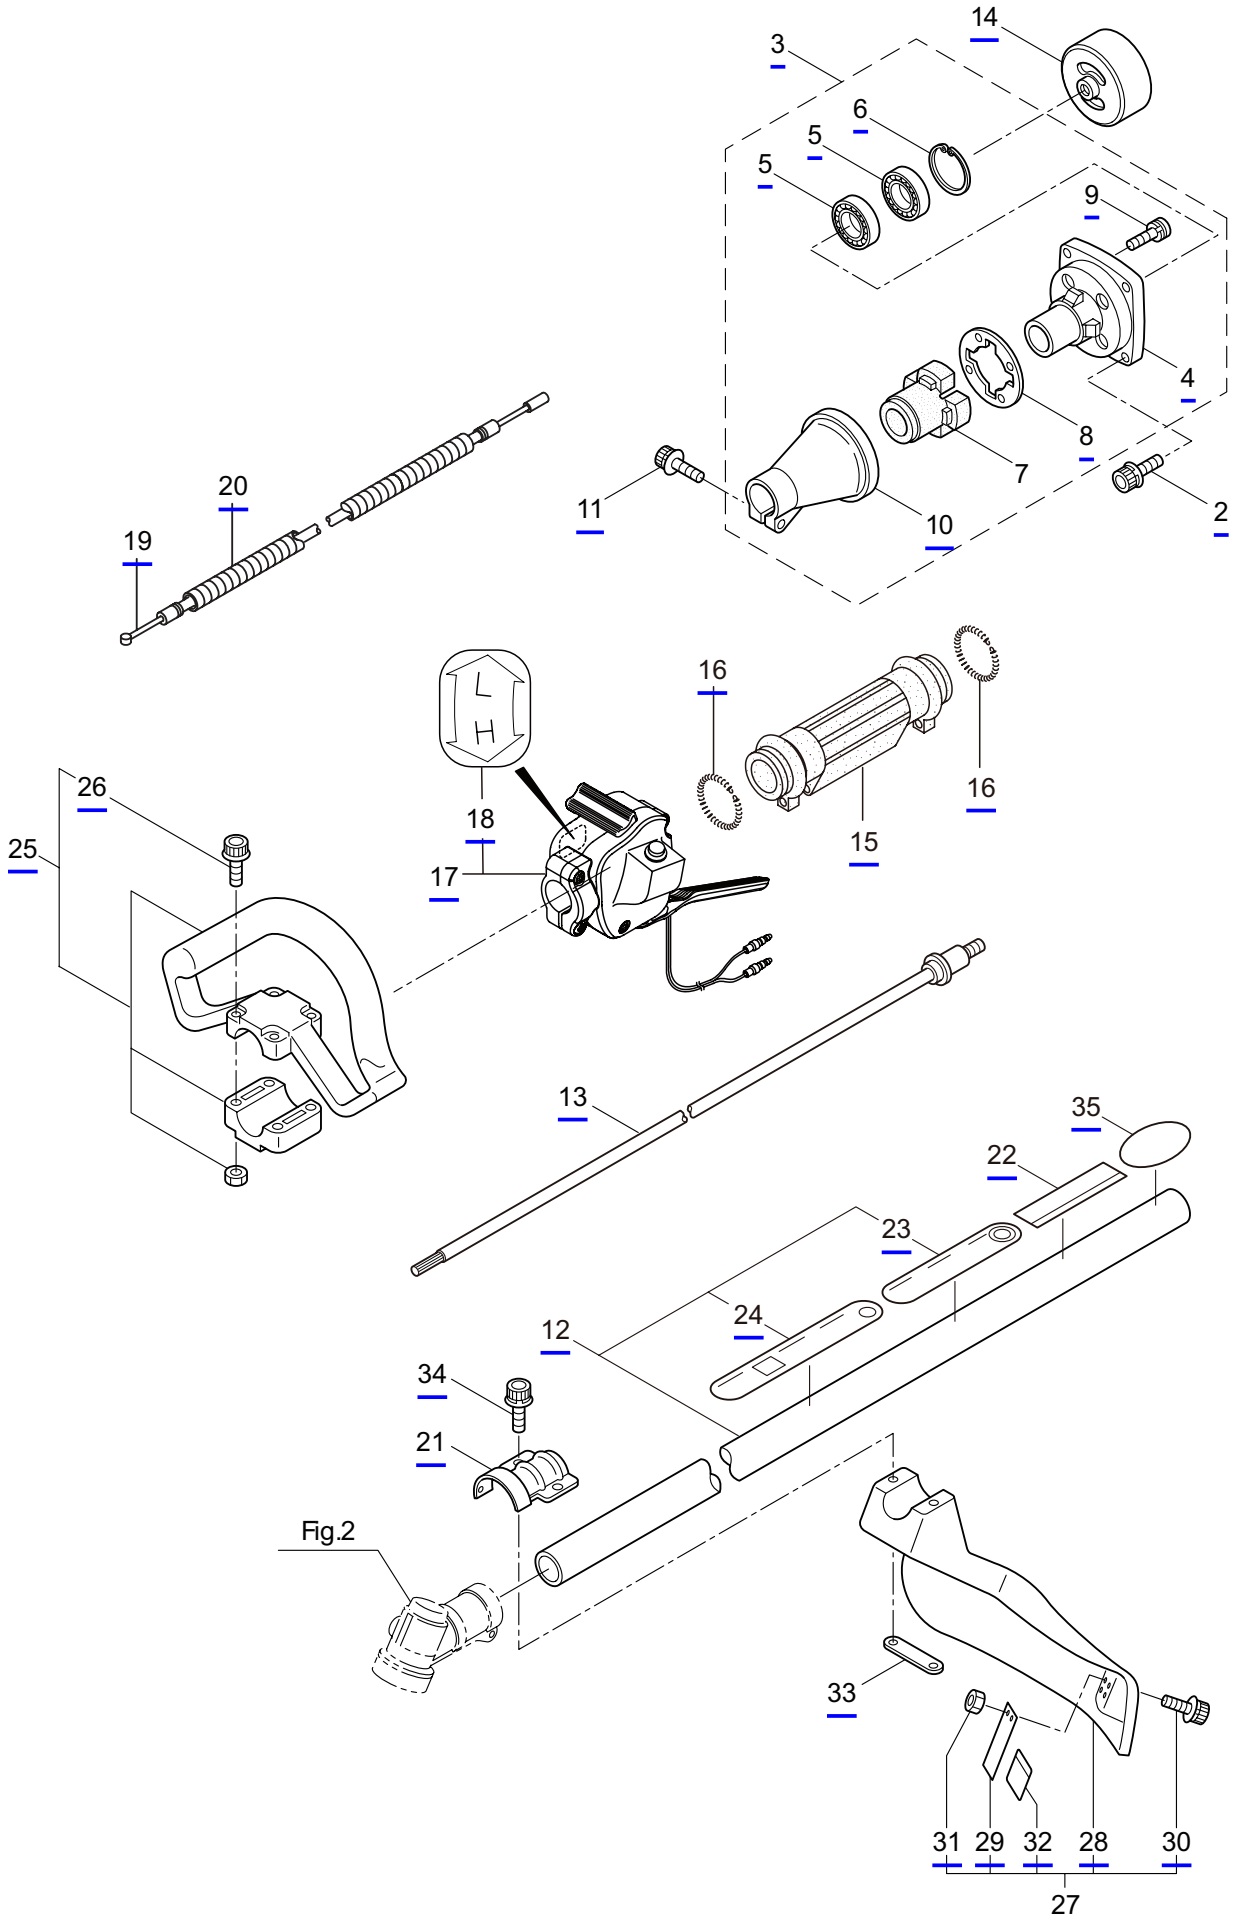

PARTS LIST

B270L TURBO

CONTENTS

1. MAIN BODY	1 ~ 2
2. GEARCASE.....	3 ~ 4
3. ENGINE	5 ~ 8
4. CARBURETOR, FUEL TANK	9 ~ 12
5. ACCESSORIES	13 ~ 14

2019. 12.

P/N 524912

1. B270L TURBO
MAIN BODY

Ref. No.	Part No.	Part Name	Q'ty	Remarks
1-1	364851	B270L TURBO	1	
1-2	261250	Cap Screw	4	M5x20
1-3	215512	Clutch Case Ass'y	1	Incl.4-10
1-4	214592	Bearing Case	1	
1-5	214161	Bearing	2	#6000ZZ
1-6	054676	Snap Ring	1	#26
1-7	560309	Buffer	1	
1-8	214163	Washer	1	
1-9	092033	Screw	4	M5x15
1-10	214593	Driveshaft Tube Adapter	1	
1-11	261246	Cap Screw	1	M5x25
1-12	220078	Driveshaft Tube Ass'y	1	Incl.23,24
1-13	219268	Driveshaft Ass'y	1	
1-14	054677	Clutch Drum	1	
1-15	211736	Shaft Grip	1	
1-16	211737	Band	2	
1-17	242050	Throttle Trigger Ass'y	1	Incl.18
1-18	237241	Label	1	
1-19	235752	Throttle Cable	1	
1-20	213548	Plastic Tube	1	#10x200L
1-21	225962	Bracket	1	
1-22	242069	Label	1	B270L TURBO
1-23	221501	Label	1	Warning
1-24	221502	Label	1	Caution
1-25	227816	Loop Handle Ass'y	1	Incl.26
1-26	215608	Cap Screw	4	M5x30x16
1-27	226300	Safety Cover Ass'y	1	Incl.28-32
1-28	225961	Safety Cover	1	
1-29	231493	String Cutter	1	
1-30	227817	Bolt	2	M5x12
1-31	081027	Nut	2	M5
1-32	212972	String Cutter Cover	1	
1-33	225963	Threaded Bracket	1	
1-34	261612	Cap Screw	2	M5x30
1-35	232898	Label	1	TURBO

2. B270L TURBO GEARCASE

Ref. No.	Part No.	Part Name	Q'ty	Remarks
2-1	232718	Gearcase Ass'y	1	Incl.2-15
2-2	232719	Gearcase	1	
2-3	234109	Bolt	1	M8x8
2-4	261246	Cap Screw	1	M5x25
2-5	210560	Bearing	1	#609
2-6	233332	Gear Set	1	
2-7	232726	Boss Adapter	1	
2-8	127216	Washer	1	M8
2-9	232724	Bearing	1	#6203 2RS
2-10	012381	Snap Ring	1	#40
2-11	221998	Bolt	1	M8x12,Counterclockwise
2-12	210560	Bearing	1	#609
2-13	140268	Bearing	1	#609Z
2-14	228477	Snap Ring	1	#9
2-15	140270	Snap Ring	1	#24
2-16	261233	Cap Screw	1	M5x12