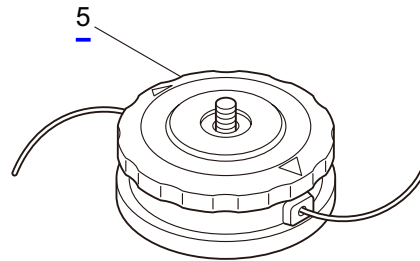

5. B270L TURBO
ACCESSORIES

Ref. No.	Part No.	Part Name	Q'ty	Remarks
5-1	210418	Box Spanner	1	13x19x(+)
5-2	219431	Wrench	1	3mm
5-3	219432	Wrench	1	4mm
5-4	242062	Instruction Manual	1	B230-300L/TURBO
5-5	241308	Semi-Auto Head	1