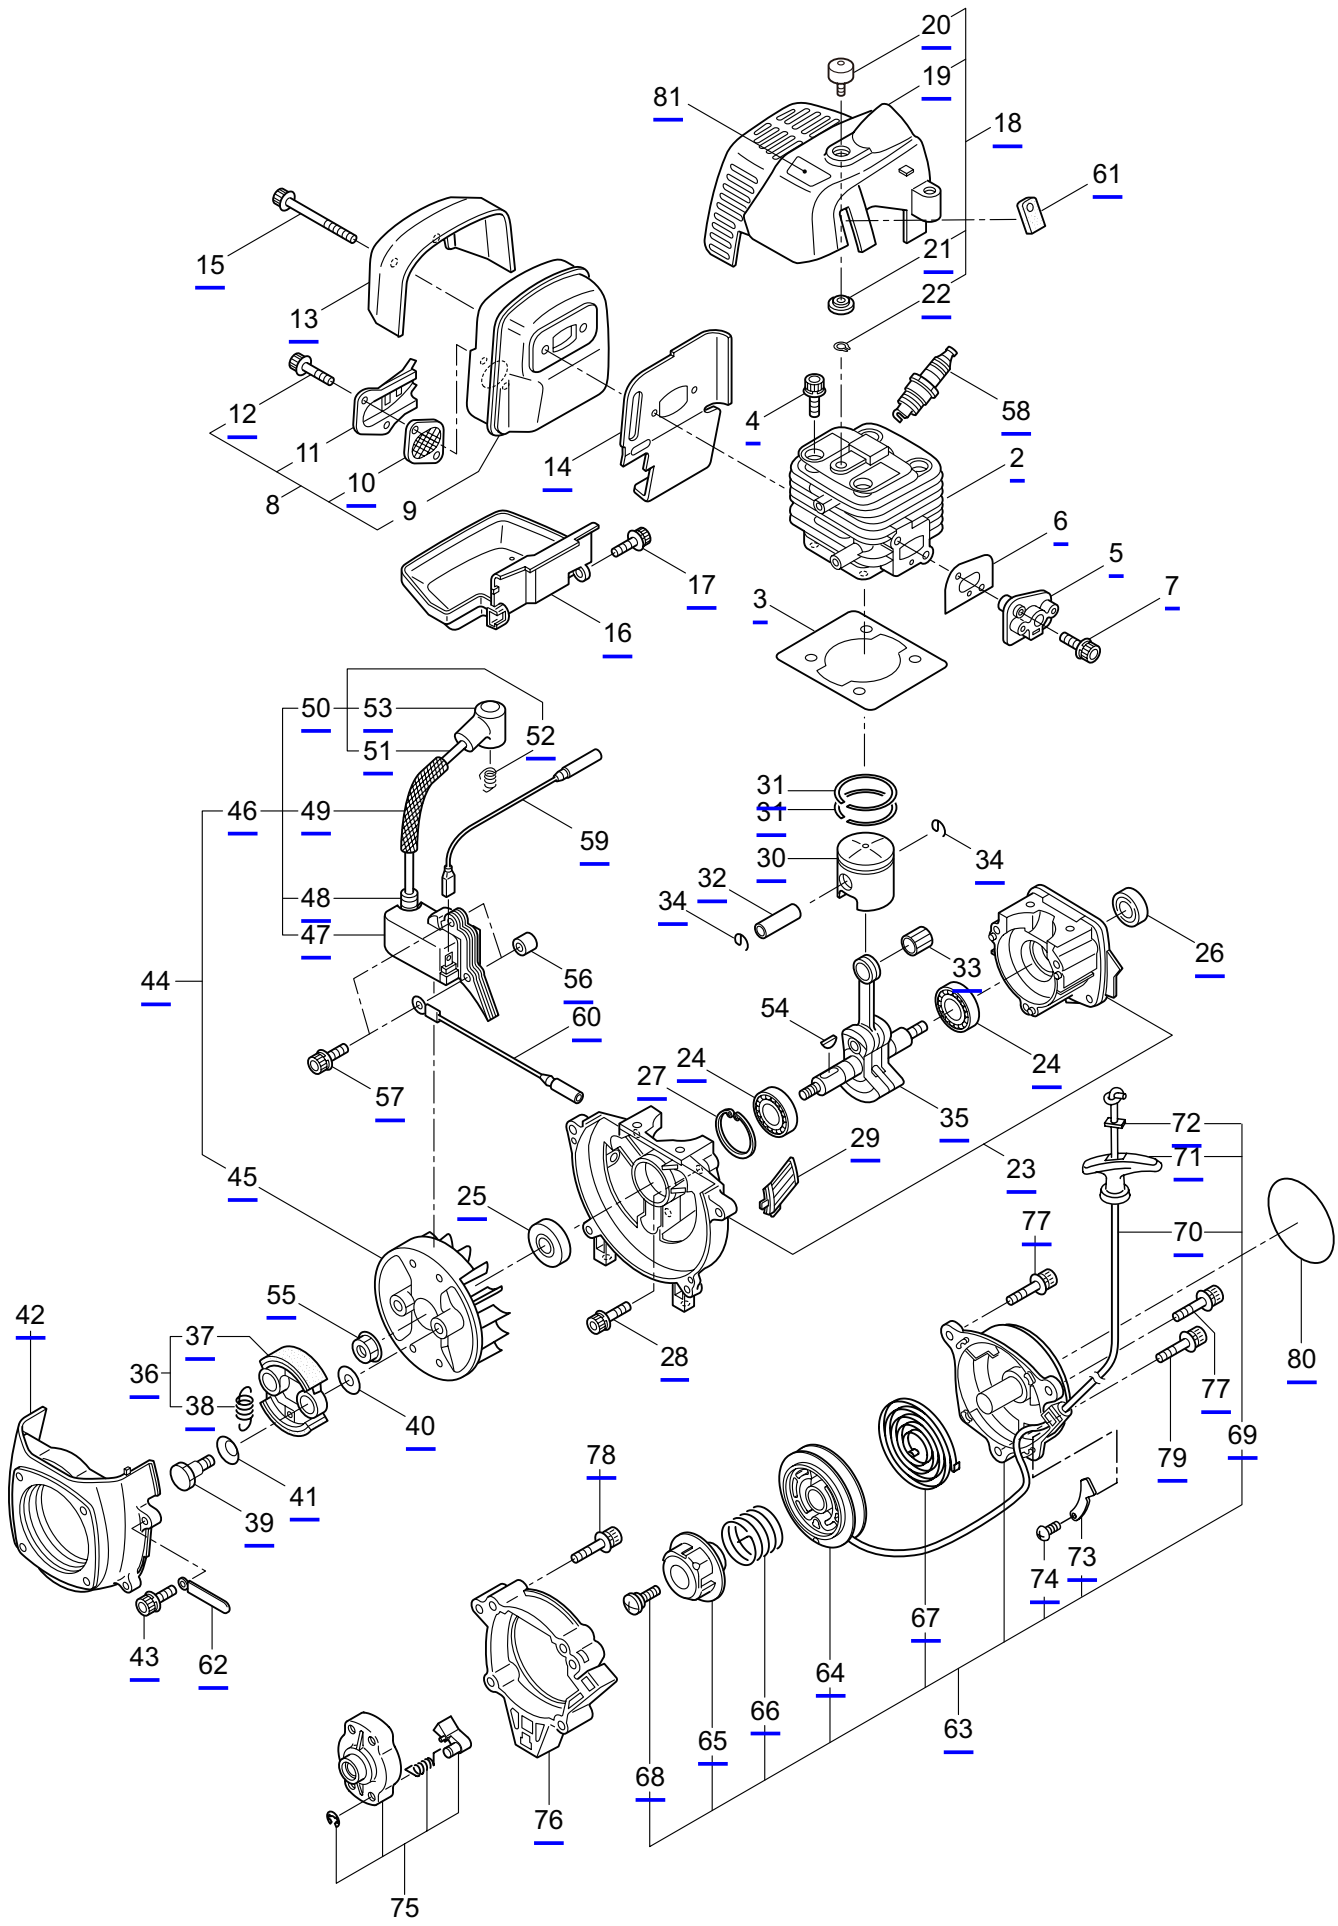

3. B270L TURBO ENGINE

Ref. No.	Part No.	Part Name	Q'ty	Remarks
3-1	875354	Engine	1	CE260/83
3-2	283734	Cylinder	1	
3-3	283783	Gasket	1	
3-4	261250	Cap Screw	4	M5x20
3-5	269144	Insulator	1	New gasket required
3-6	267049	Gasket	1	
3-7	265924	Cap Screw	2	M5x25
3-8	282208	Muffler Ass'y	1	Incl.9-12
3-9	282209	Muffler Comp	1	
3-10	267056	Spark Arrester	1	
3-11	268171	Muffler Tail	1	
3-12	265107	Cap Screw	2	M4x10
3-13	284071	Holder	1	
3-14	283940	Gasket	1	
3-15	266402	Cap Screw	2	M5x55
3-16	281435	Under Cover	1	
3-17	267191	Cap Screw	1	M5x16
3-18	286707	Top Cover Ass'y	1	Incl.19-22
3-19	281434	Top Cover	1	
3-20	286300	Knob	1	
3-21	261020	Spacer	1	
3-22	261734	Snap Ring	1	#5
3-23	289582	Crankcase	1	
3-24	280488	Bearing	2	PPL 6001
3-25	261492	Oil Seal	1	ISCD12287
3-26	261386	Oil Seal	1	ISCD12227
3-27	055185	Snap Ring	1	H28
3-28	261612	Cap Screw	3	M5x30
3-29	281442	Screen	1	
3-30	272809	Piston	1	
3-31	261496	Piston Ring	2	(2)Required
3-32	261497	Piston Pin	1	
3-33	261037	Bearing,Needle	1	KBK8x11x11.8x1
3-34	261576	Clip,Piston	2	
3-35	265197	Crankshaft/Conn.Rod Ass'y	1	
3-36	267327	Clutch Ass'y	1	Incl.37,38
3-37	267342	Clutch Shoe	2	(2)required
3-38	267345	Spring,Clutch	1	
3-39	264505	Bolt	2	
3-40	261189	Washer	2	6x16.5xt1.2
3-41	261777	Wave Washer	2	
3-42	281433	Fan Cover	1	
3-43	261250	Cap Screw	4	M5x20
3-44	283729	Magneto Ass'y	1	Incl.45-53
3-45	268253	Rotor/Fan	1