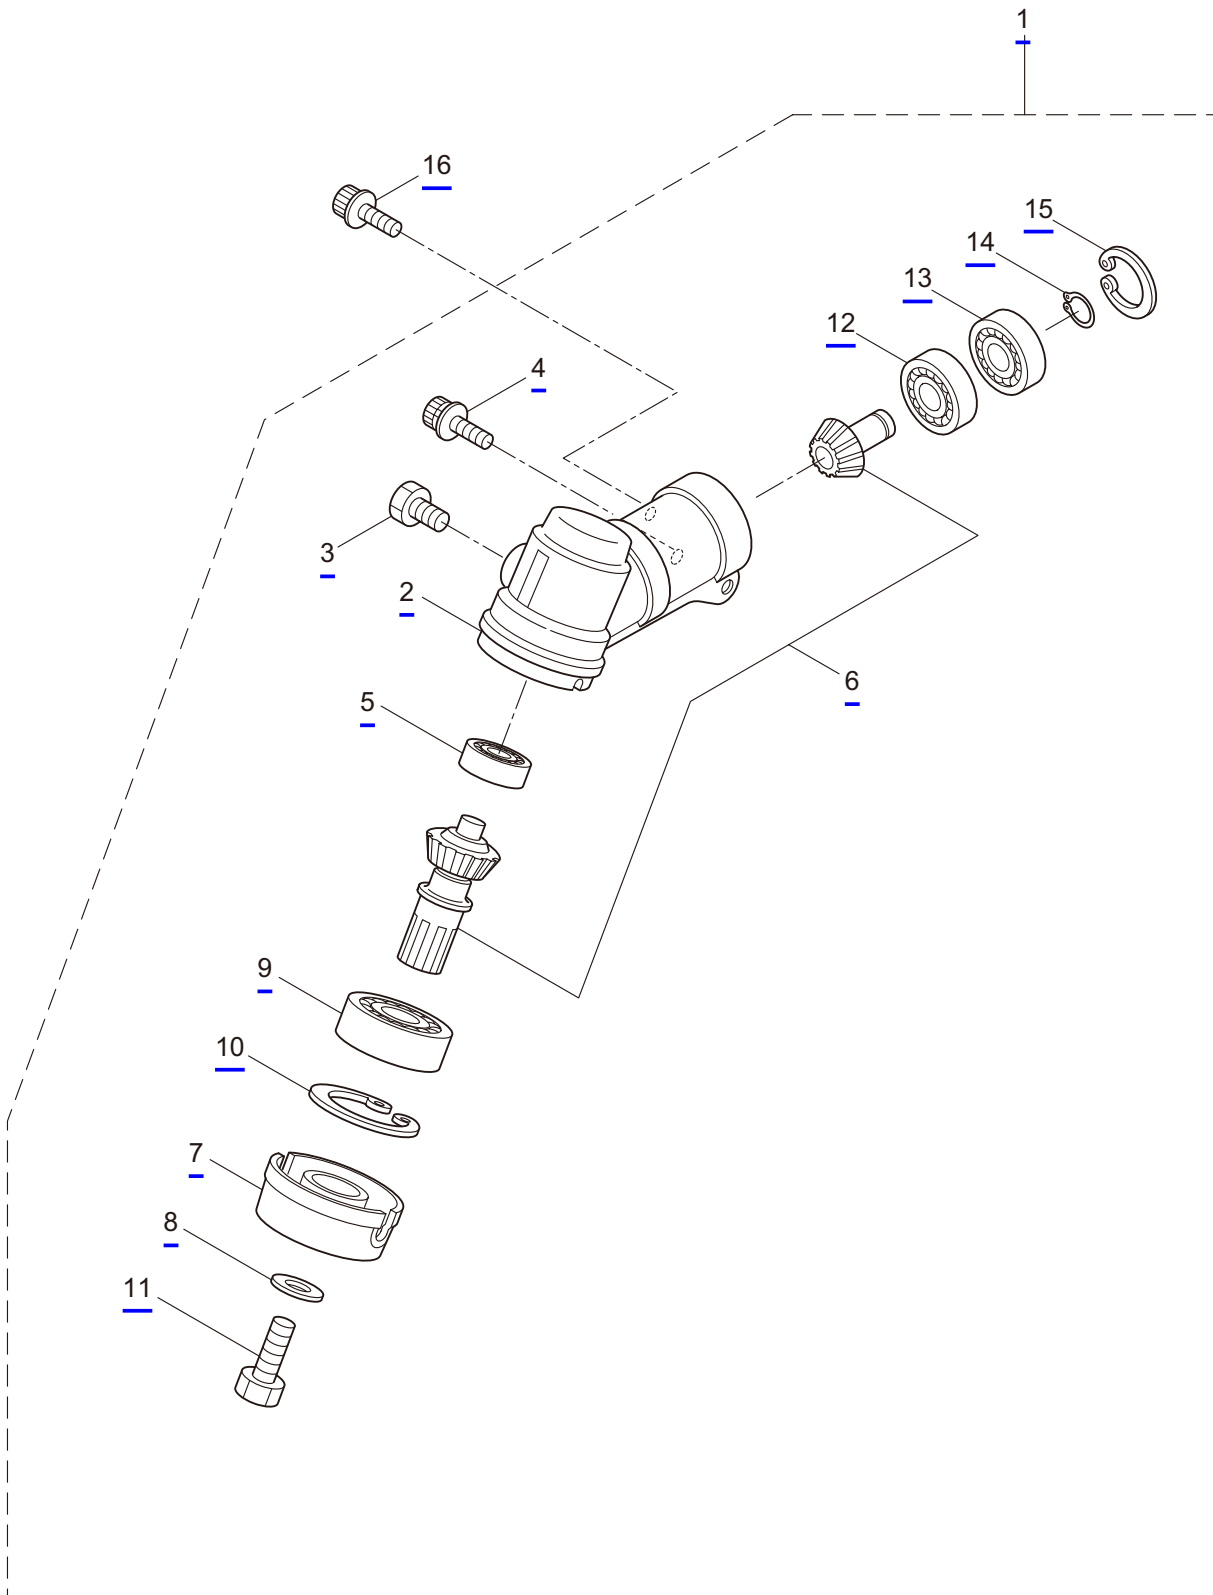

PARTS LIST

B270L TURBO

CONTENTS

1. MAIN BODY	1 ~ 2
2. GEARCASE.....	3 ~ 4
3. ENGINE	5 ~ 8
4. CARBURETOR, FUEL TANK	9 ~ 12
5. ACCESSORIES	13 ~ 14

2019. 12.

P/N 524912

1. B270L TURBO
MAIN BODY

Ref. No.	Part No.	Part Name	Q'ty	Remarks
1-1	364851	B270L TURBO	1	
1-2	261250	Cap Screw	4	M5x20
1-3	215512	Clutch Case Ass'y	1	Incl.4-10
1-4	214592	Bearing Case	1	
1-5	214161	Bearing	2	#6000ZZ
1-6	054676	Snap Ring	1	#26
1-7	560309	Buffer	1	
1-8	214163	Washer	1	
1-9	092033	Screw	4	M5x15
1-10	214593	Driveshaft Tube Adapter	1	
1-11	261246	Cap Screw	1	M5x25
1-12	220078	Driveshaft Tube Ass'y	1	Incl.23,24
1-13	219268	Driveshaft Ass'y	1	
1-14	054677	Clutch Drum	1	
1-15	211736	Shaft Grip	1	
1-16	211737	Band	2	
1-17	242050	Throttle Trigger Ass'y	1	Incl.18
1-18	237241	Label	1	
1-19	235752	Throttle Cable	1	
1-20	213548	Plastic Tube	1	#10x200L
1-21	225962	Bracket	1	
1-22	242069	Label	1	B270L TURBO
1-23	221501	Label	1	Warning
1-24	221502	Label	1	Caution
1-25	227816	Loop Handle Ass'y	1	Incl.26
1-26	215608	Cap Screw	4	M5x30x16
1-27	226300	Safety Cover Ass'y	1	Incl.28-32
1-28	225961	Safety Cover	1	
1-29	231493	String Cutter	1	
1-30	227817	Bolt	2	M5x12
1-31	081027	Nut	2	M5
1-32	212972	String Cutter Cover	1	
1-33	225963	Threaded Bracket	1	
1-34	261612	Cap Screw	2	M5x30
1-35	232898	Label	1	TURBO

2. B270L TURBO GEARCASE

Ref. No.	Part No.	Part Name	Q'ty	Remarks
2-1	232718	Gearcase Ass'y	1	Incl.2-15
2-2	232719	Gearcase	1	
2-3	234109	Bolt	1	M8x8
2-4	261246	Cap Screw	1	M5x25
2-5	210560	Bearing	1	#609
2-6	233332	Gear Set	1	
2-7	232726	Boss Adapter	1	
2-8	127216	Washer	1	M8
2-9	232724	Bearing	1	#6203 2RS
2-10	012381	Snap Ring	1	#40
2-11	221998	Bolt	1	M8x12,Counterclockwise
2-12	210560	Bearing	1	#609
2-13	140268	Bearing	1	#609Z
2-14	228477	Snap Ring	1	#9
2-15	140270	Snap Ring	1	#24
2-16	261233	Cap Screw	1	M5x12