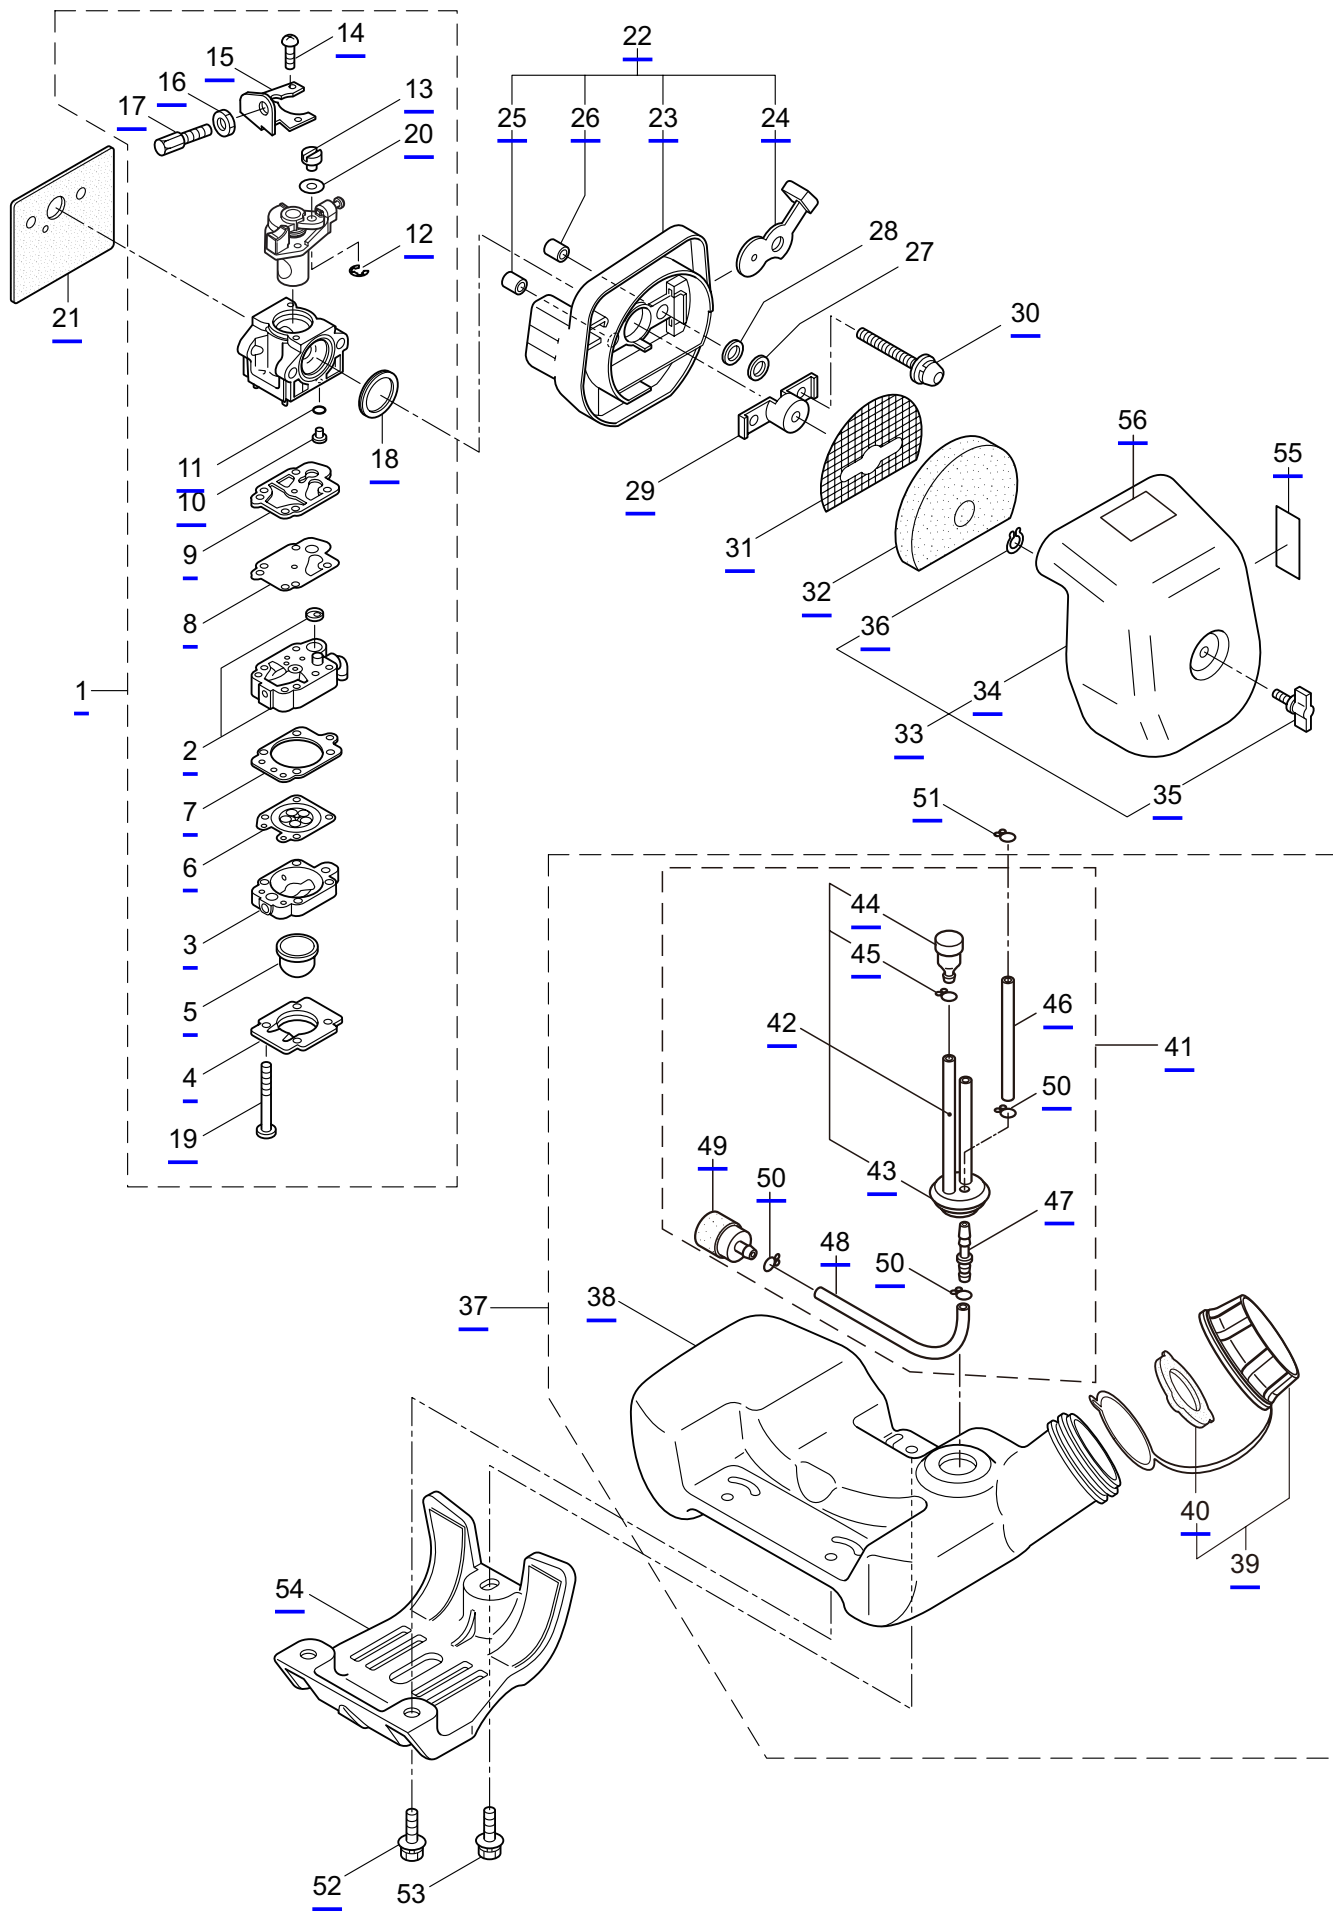

4. B270L TURBO CARBURETOR, FUEL TANK

Ref. No.	Part No.	Part Name	Q'ty	Remarks
4-46	289028	Pipe A	1	3x5x53L
4-47	288921	Joint	1	
4-48	289033	Pipe	1	3x5x100L
4-49	277887	Filter Ass'y	1	
4-50	261117	Clip	3	
4-51	261117	Clip	1	
4-52	281714	Cap Screw	2	M5x20
4-53	281715	Cap Screw	1	M5x20
4-54	281441	Stand	1	
4-55	261352	Label	1	Choke
4-56	285188	Label	1