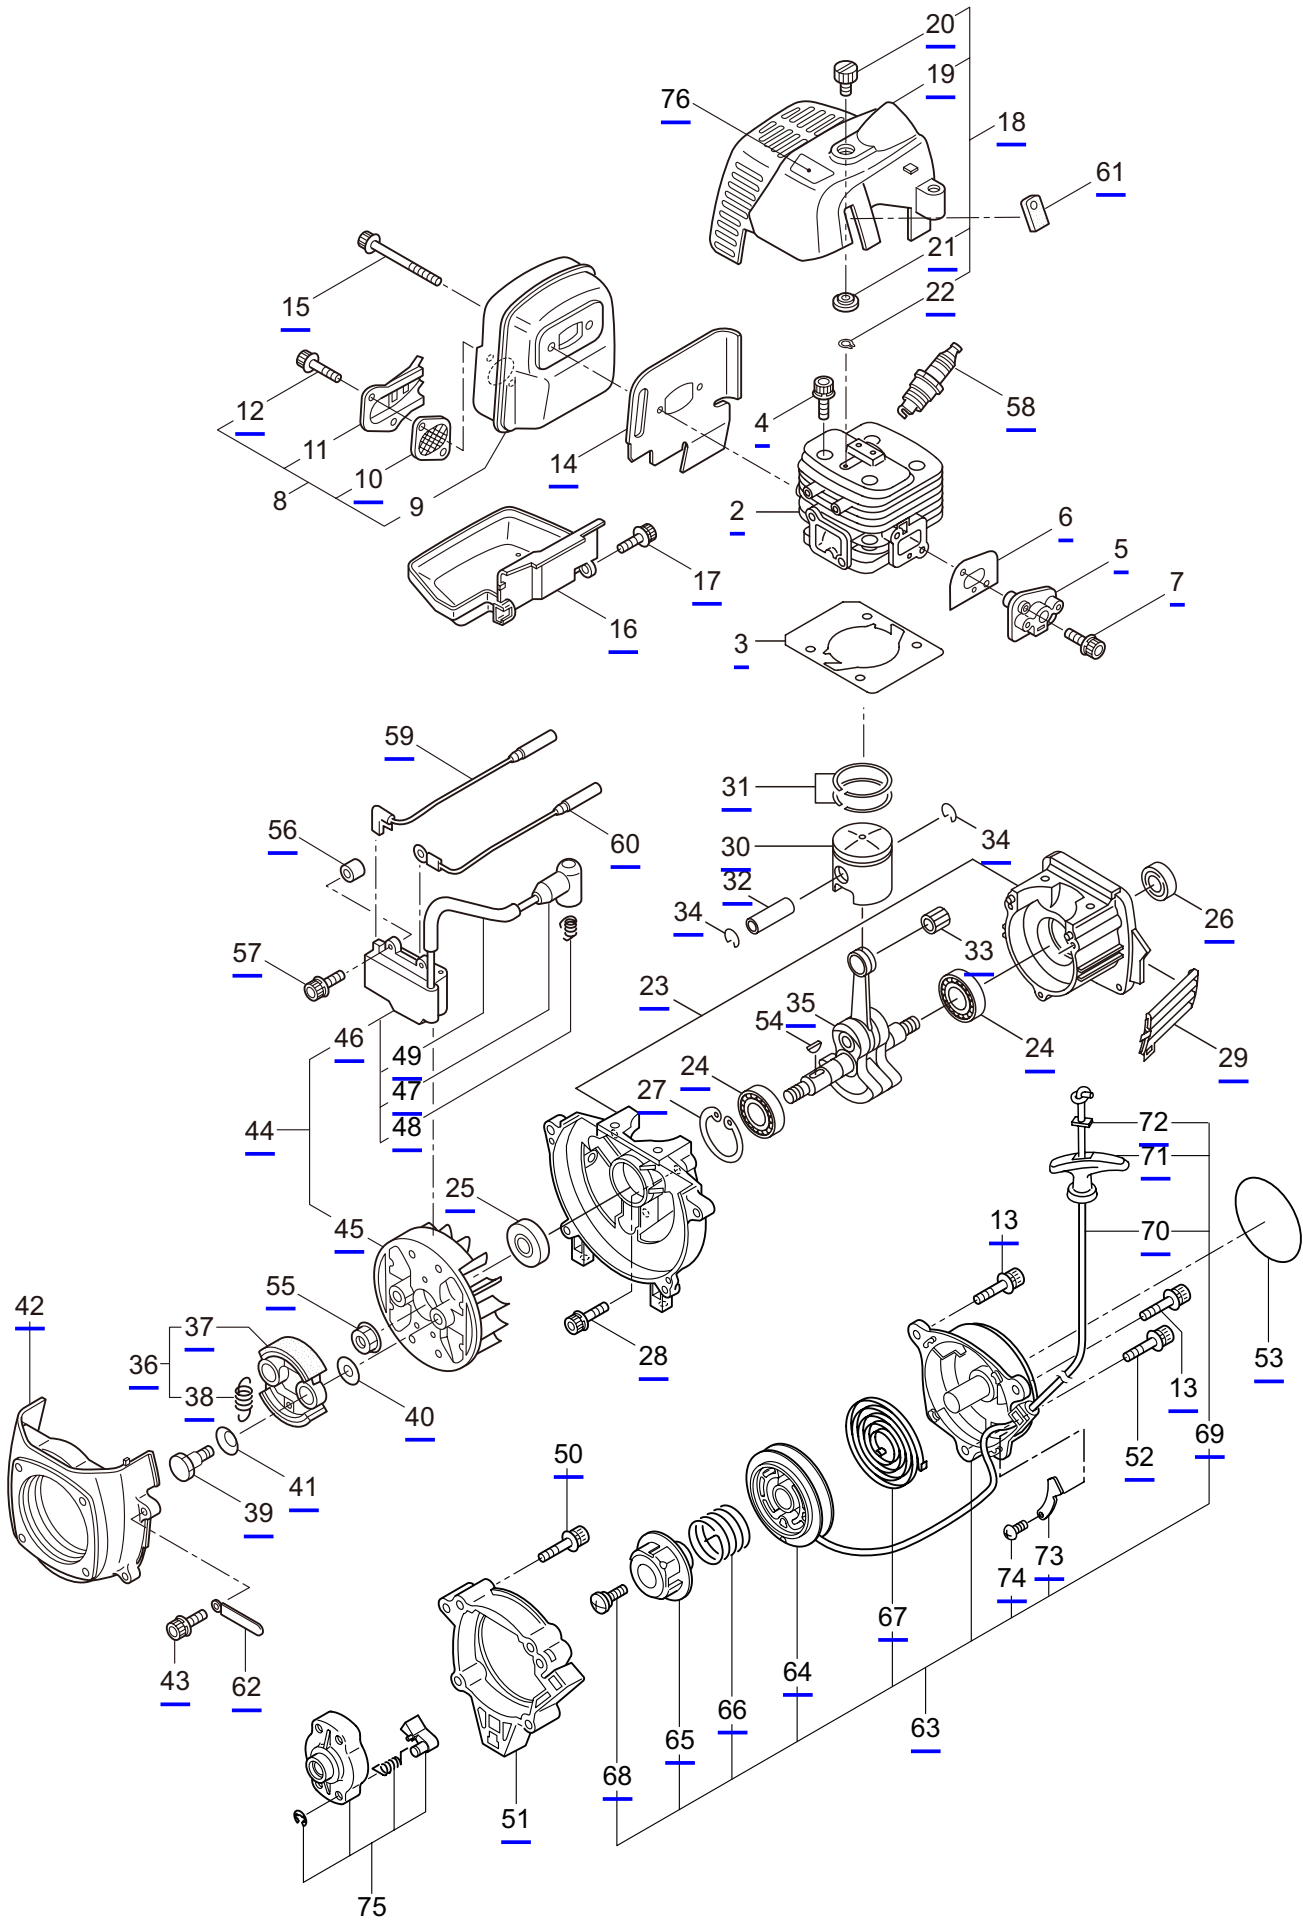

3. B30 ENGINE

Ref. No.	Part No.	Part Name	Q'ty	Remarks
3-46	281746	Ignition Coil Ass'y	1	Incl.47-49
3-47	269714	Plug Boot	1	
3-48	269715	Connector	1	
3-49	281756	Insulator	1	
3-50	265726	Cap Screw	4	M4x16
3-51	284698	Adapter Ass'y	1	
3-52	282096	Cap Screw	1	M4x16WSW
3-53	288314	Label	1	B30
3-54	261076	Woodruff Key	1	3x10
3-55	261417	Nut,Rotor	1	M8
3-56	280381	Spacer	2	
3-57	261256	Cap Screw	2	M4x25
3-58	285982	Spark Plug	1	NGK BPM8Y
3-59	269722	Lead	1	
3-60	268044	Lead	1	
3-61	269189	Grommet	1	
3-62	264588	Clamp	1	
3-63	283477	Recoil Ass'y	1	Incl.64-74
3-64	283504	Reel	1	
3-65	283505	Cam Plate	1	
3-66	283506	Spring	1	
3-67	261721	Spiral Spring	1	
3-68	267213	Screw	1	
3-69	283578	Stater Rope Ass'y	1	Incl.70-72
3-70	283579	Stater Rope	1	
3-71	261725	Starter Grip	1	
3-72	283511	Rope Stopper	1	
3-73	277328	Cover	1	
3-74	273037	Screw	1	
3-75	283575	Starter Pawl Ass'y	1	
3-76	288315	Label	1	B30