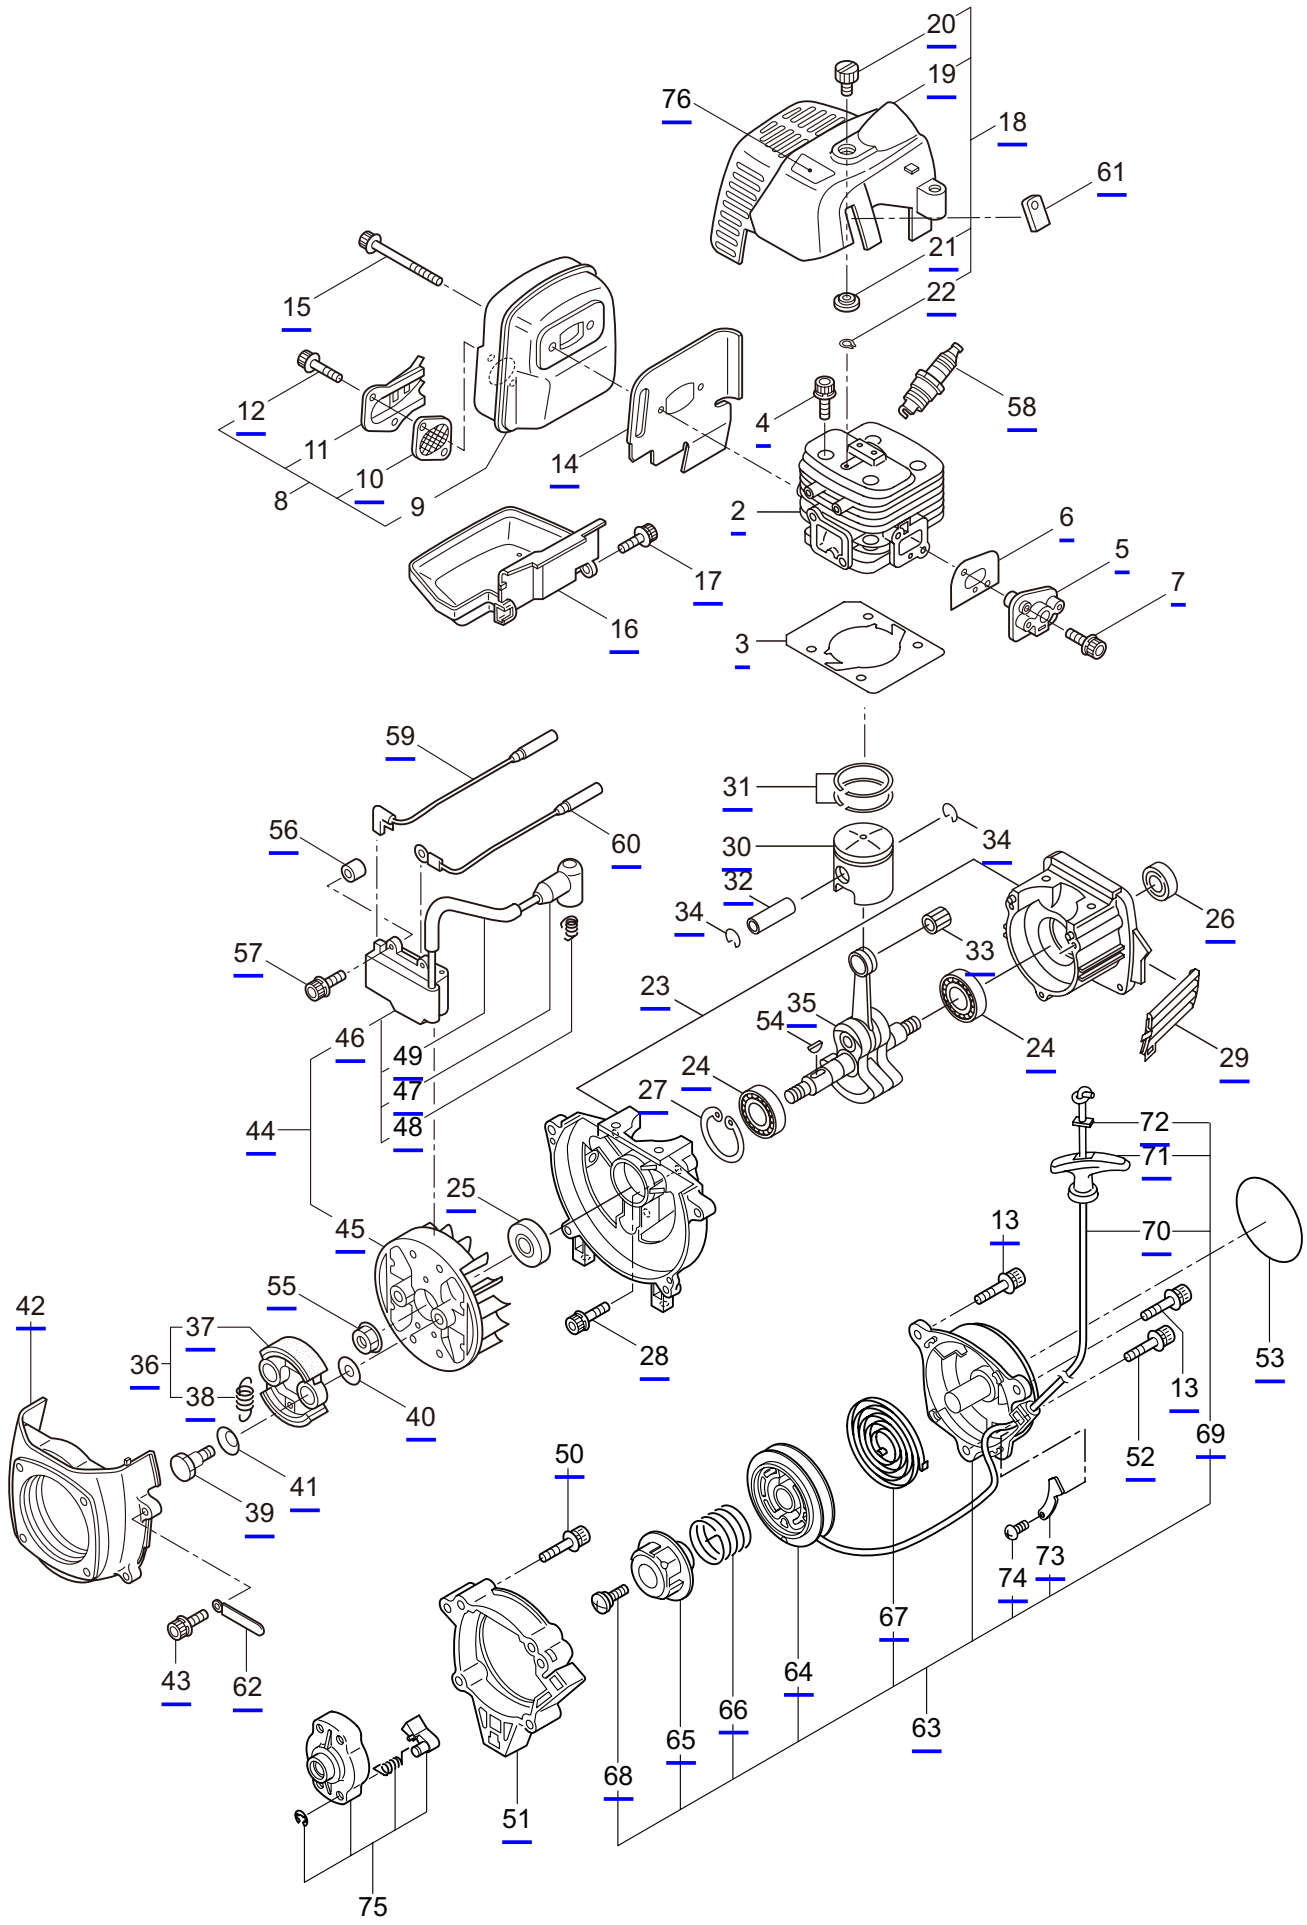

3. B30 ENGINE

Ref. No.	Part No.	Part Name	Q'ty	Remarks
3-1	858920	Engine	1	CE300/65
3-2	286791	Cylinder	1	
3-3	286846	Gasket	1	
3-4	261250	Cap Screw	4	M5x20
3-5	269144	Insulator	1	New gasket required
3-6	267049	Gasket	1	
3-7	265924	Cap Screw	2	M5x25
3-8	283007	Muffler Ass'y	1	Incl.9-12
3-9	283003	Muffler Comp	1	
3-10	267056	Spark Arrester	1	
3-11	268171	Muffler Tail	1	
3-12	265107	Cap Screw	2	M4x10
3-13	283391	Cap Screw	2	M4x20
3-14	281440	Gasket	1	
3-15	266402	Cap Screw	2	M5x55
3-16	281435	Under Cover	1	
3-17	267191	Cap Screw	1	M5x16
3-18	281742	Top Cover Ass'y	1	Incl.19-22
3-19	281434	Top Cover	1	
3-20	261018	Knob	1	
3-21	261020	Spacer	1	
3-22	261734	Snap Ring	1	#5
3-23	286851	Crankcase	1	
3-24	280488	Bearing	2	PPL 6001
3-25	261492	Oil Seal	1	ISCD12287
3-26	261386	Oil Seal	1	ISCD12227
3-27	055185	Snap Ring	1	H28
3-28	261612	Cap Screw	3	M5x30
3-29	281442	Screen	1	
3-30	283380	Piston	1	
3-31	265067	Piston Ring	2	(2)Required
3-32	265068	Piston Pin	1	
3-33	265225	Bearing,Needle	1	
3-34	261393	Clip,Piston Pin	2	
3-35	265141	Crankshaft/Conn.Rod Ass'y	1	
3-36	267327	Clutch Ass'y	1	Incl.37,38
3-37	267342	Clutch Shoe	2	(2)required
3-38	267345	Spring,Clutch	1	
3-39	264505	Bolt	2	
3-40	261189	Washer	2	6x16.5xt1.2
3-41	261777	Wave Washer	2	
3-42	281433	Fan Cover	1	
3-43	261250	Cap Screw	4	M5x20
3-44	287898	Magneto Ass'y	1	Incl.45-49
3-45	287902	Rotor/Fan	1