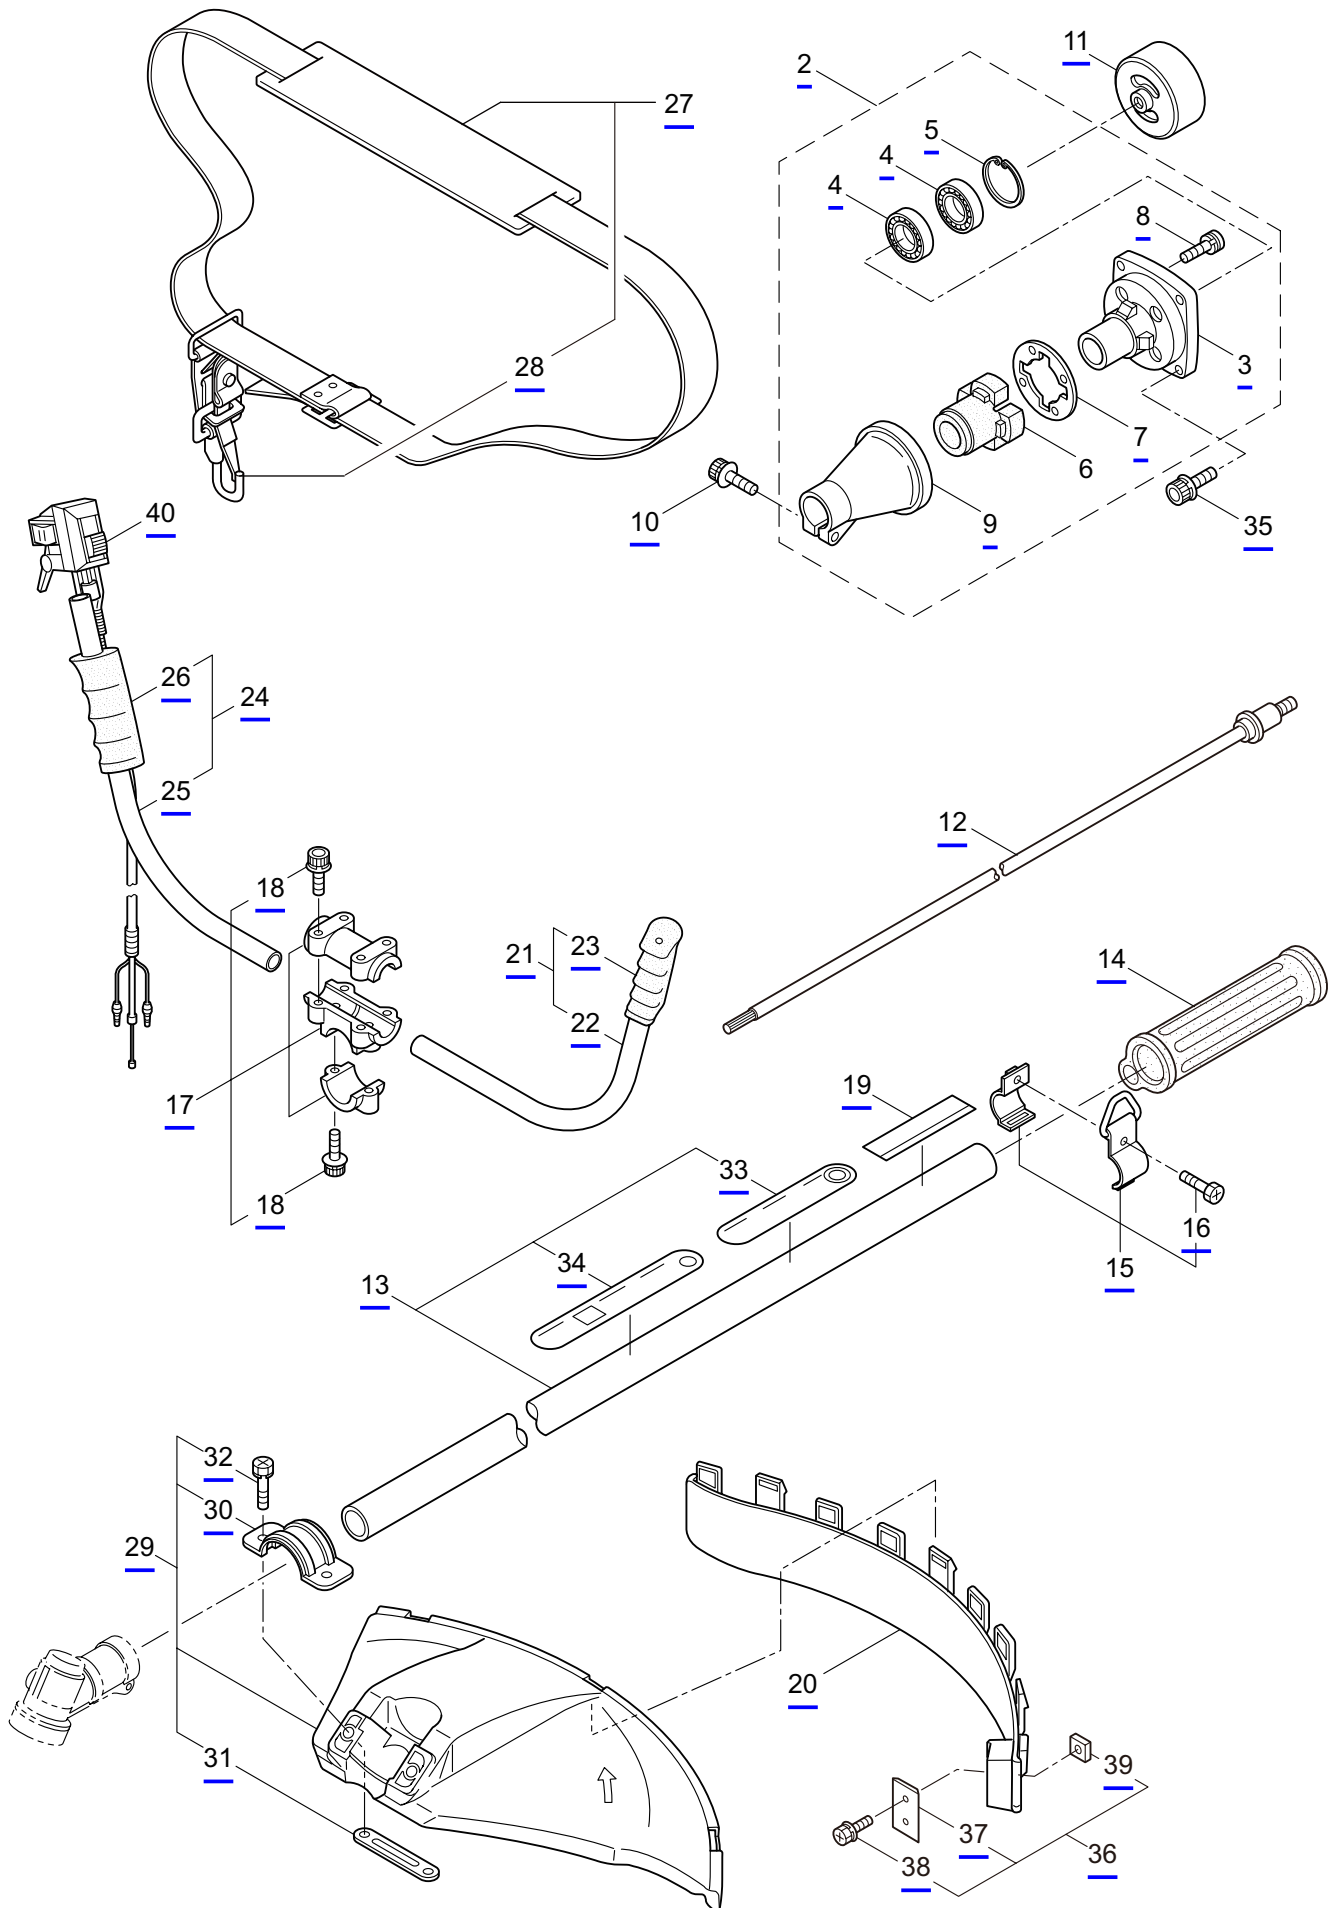

PARTS LIST

B30

CONTENTS

1. MAIN BODY	1 ~ 2
2. GEARCASE.....	3 ~ 4
3. ENGINE	5 ~ 8
4. CARBURETOR, FUEL TANK	9 ~ 12

2020. 02.

P/N 523276-1

1. B30
MAIN BODY

Ref. No.	Part No.	Part Name	Q'ty	Remarks
1-1	363867	B30	1	
1-2	215512	Clutch Case Ass'y	1	Incl.3-9
1-3	214592	Bearing Case	1	
1-4	214161	Bearing	2	#6000ZZ
1-5	054676	Snap Ring	1	#26
1-6	560309	Buffer	1	
1-7	214163	Washer	1	
1-8	092033	Screw	4	M5x15
1-9	214593	Driveshaft Tube Adapter	1	
1-10	261246	Cap Screw	1	M5x25
1-11	054677	Clutch Drum	1	
1-12	219268	Driveshaft Ass'y	1	
1-13	220078	Driveshaft Tube Ass'y	1	Incl.33,34
1-14	215532	Shaft Grip	1	
1-15	054691	Hanging Bracket Ass'y	1	Incl.16
1-16	089738	Bolt	1	M5x15
1-17	216935	Bracket Ass'y	1	Incl.18
1-18	261246	Cap Screw	6	M5x25
1-19	232814	Label	1	B30
1-20	230748	Cover Extention	1	
1-21	225225	Handle (A) Ass'y	1	Incl.22,23
1-22	219362	Handle (A)	1	
1-23	218467	Handle Grip	1	
1-24	225227	Handle (B) Ass'y	1	Incl.25,26
1-25	219363	Handle (B)	1	
1-26	218468	Handle Grip	1	
1-27	220533	Hanging Strap Ass'y	1	Incl.28
1-28	231657	Hook	1	
1-29	228302	Safety Cover Ass'y	1	Incl.30-32
1-30	227822	Bracket	1	
1-31	227819	Bracket	1	
1-32	092555	Bolt	2	M6x30
1-33	221501	Label	1	Warning
1-34	221502	Label	1	Caution
1-35	261250	Cap Screw	4	M5x20
1-36	230789	String Cutter Ass'y	1	Incl.37-39
1-37	230747	String Cutter	1	
1-38	817002	Bolt	1	M5x20
1-39	228325	Nut	1	
1-40	221784	Throttle Trigger	1	