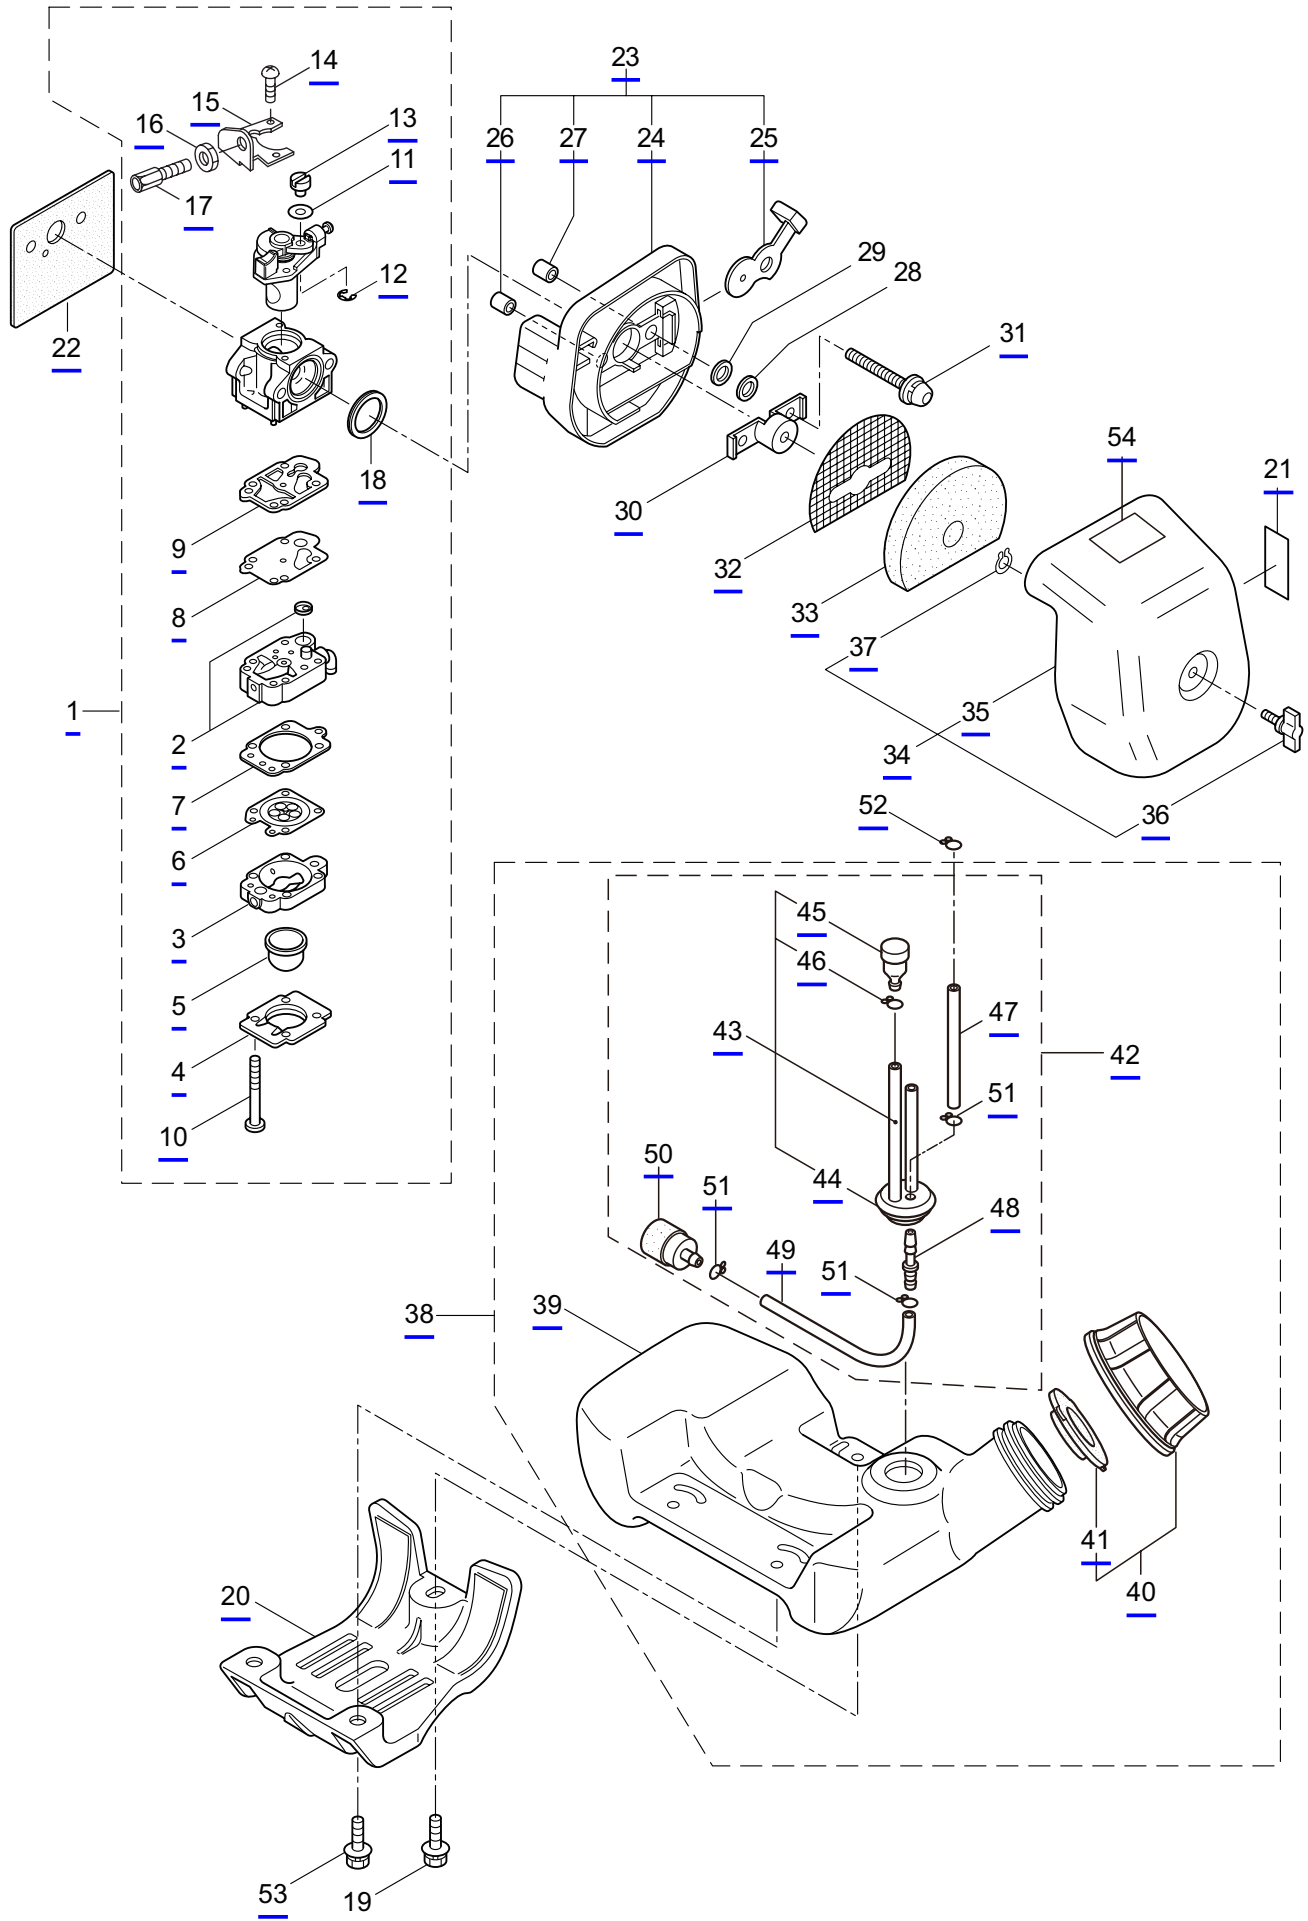

4. B30
CARBURETOR, FUEL TANK

Ref. No.	Part No.	Part Name	Q'ty	Remarks
4-1	282542	Carburetor Ass'y	1	Incl.2-18 New gasket required
4-2	264155	Pump Body	1	
4-3	262991	Purge Body	1	
4-4	262992	Cover Plate	1	
4-5	261874	Primer Bulb	1	
4-6	283905	Diaphragm, Meterring	1	
4-7	262993	Gasket	1	
4-8	262994	Diaphragm,Fuel Pump	1	
4-9	282576	Gasket	1	
4-10	262996	Screw	4	
4-11	264678	Washer	1	
4-12	261876	E-Ring	1	
4-13	261658	Swivel	1	
4-14	261875	Screw	2	
4-15	264677	Bracket	1	
4-16	261878	Nut	1	
4-17	263994	Adapter	1	
4-18	261657	Packing	1	
4-19	281715	Cap Screw	1	M5x20
4-20	281441	Stand	1	
4-21	261352	Label	1	Choke
4-22	269762	Gasket	1	
4-23	268055	Air Filter Case Ass'y	1	Incl.24-27
4-24	268056	Air Filter Case	1	
4-25	268057	Valve	1	
4-26	268157	Sleeve	1	5.5x7.1x6L
4-27	268412	Sleeve	1	5.2x7.1x6.4L
4-28	263345	Packing	1	7.2x11xt1.3
4-29	263942	Washer	1	7.2x12xt0.15
4-30	263815	Stay	1	
4-31	264016	Cap Screw	2	M5x60
4-32	265026	Screen	1	
4-33	265027	Foam Element	1	
4-34	268058	Air Filter Cover Ass'y	1	Incl.35-37
4-35	268059	Air Filter Cover	1	
4-36	281438	Knob	1	
4-37	261734	Snap Ring	1	#5
4-38	289034	Fuel Tank Ass'y	1	Incl.39-51
4-39	284820	Fuel Tank	1	
4-40	289043	Fuel Tank Cap Ass'y	1	Incl.41
4-41	287058	Gasket	1	
4-42	289035	Fuel Pipe Pick-up Ass'y	1	Incl.43-51
4-43	289036	Fuel Pipe Ass'y	1	Incl.44-46
4-44	268065	Grommet	1	
4-45	261590	Breather	1