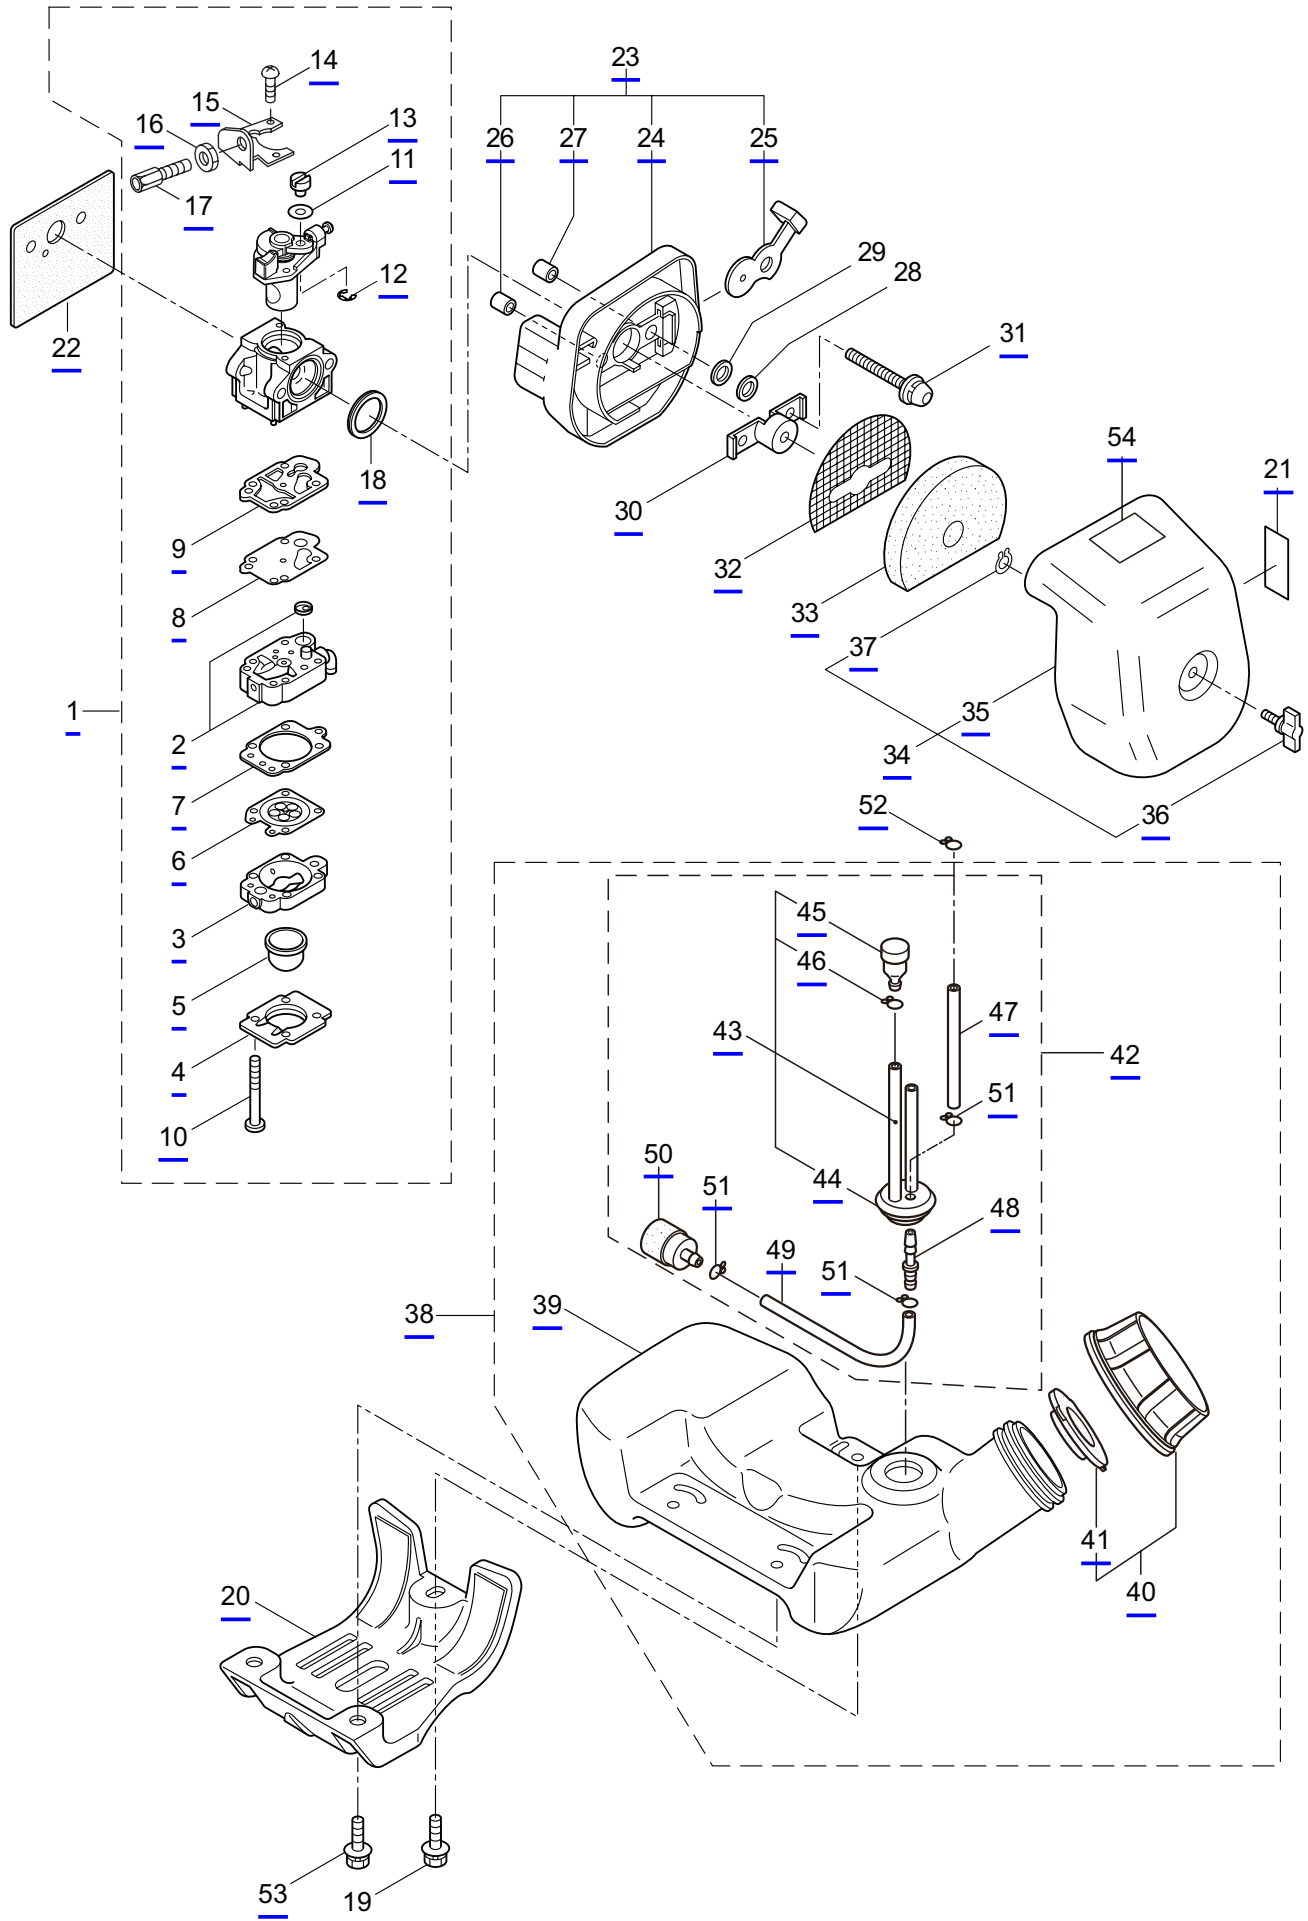

4. B30
CARBURETOR, FUEL TANK

Ref. No.	Part No.	Part Name	Q'ty	Remarks
4-46	261117	Clip	1	
4-47	289028	Pipe A	1	3x5x53L
4-48	288921	Joint	1	
4-49	289033	Pipe	1	3x5x100L
4-50	277887	Filter Ass'y	1	
4-51	261117	Clip	3	
4-52	261117	Clip	1	
4-53	281714	Cap Screw	2	M5x20
4-54	285188	Label	1