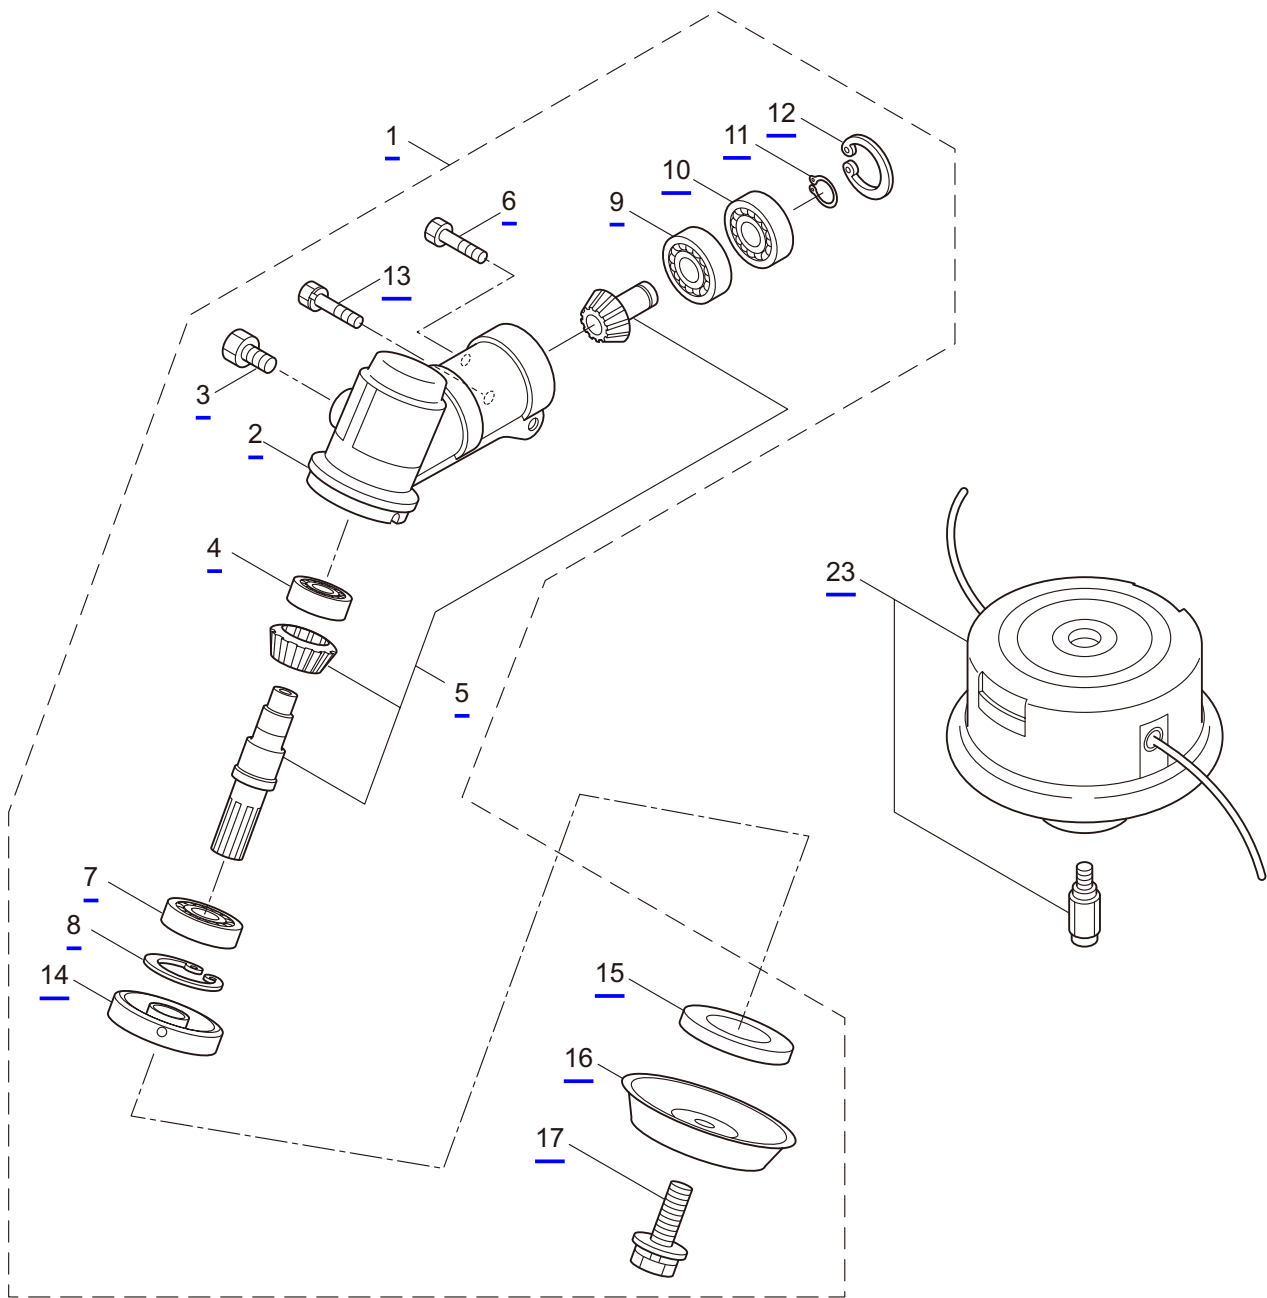

2. B30 GEARCASE

Ref. No.	Part No.	Part Name	Q'ty	Remarks
2-1	228403	Gearcase Ass'y	1	Incl.2-17
2-2	225960	Gearcase	1	
2-3	234247	Bolt	1	M8x8
2-4	227990	Bearing	1	#608
2-5	228416	Gear Set	1	
2-6	225896	Bolt	1	M5x10
2-7	227991	Bearing	1	#6001DDU
2-8	055185	Snap Ring	1	H28
2-9	227992	Bearing	1	#609
2-10	227993	Bearing	1	#609Z
2-11	228477	Snap Ring	1	#9
2-12	140270	Snap Ring	1	#24
2-13	092550	Bolt	1	M5x25-7T
2-14	212986	Boss Adapter	1	
2-15	140275	Clamping Washer	1	
2-16	215547	Stabilizer	1	
2-17	215610	Bolt	1	M8x22,Counterclockwise
2-18	232025	Instruction Manual	1	
2-19	210418	Box Spanner	1	13x19x(+)
2-20	219431	Wrench	1	3mm
2-21	219432	Wrench	1	4mm
2-22	022865	Double-ended Wrench	1	8x10
2-23	840337	Nylon Head (4)	1