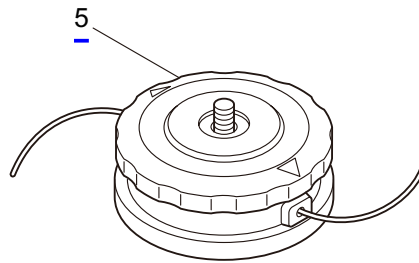

5. B300L TURBO
ACCESSORIES

Ref. No.	Part No.	Part Name	Q'ty	Remarks
5-1	210418	Box Spanner	1	13x19x(+)
5-2	219431	Wrench	1	3mm
5-3	219432	Wrench	1	4mm
5-4	242062	Instruction Manual	1	B230-300L/TURBO
5-5	241308	Semi-Auto Head	1