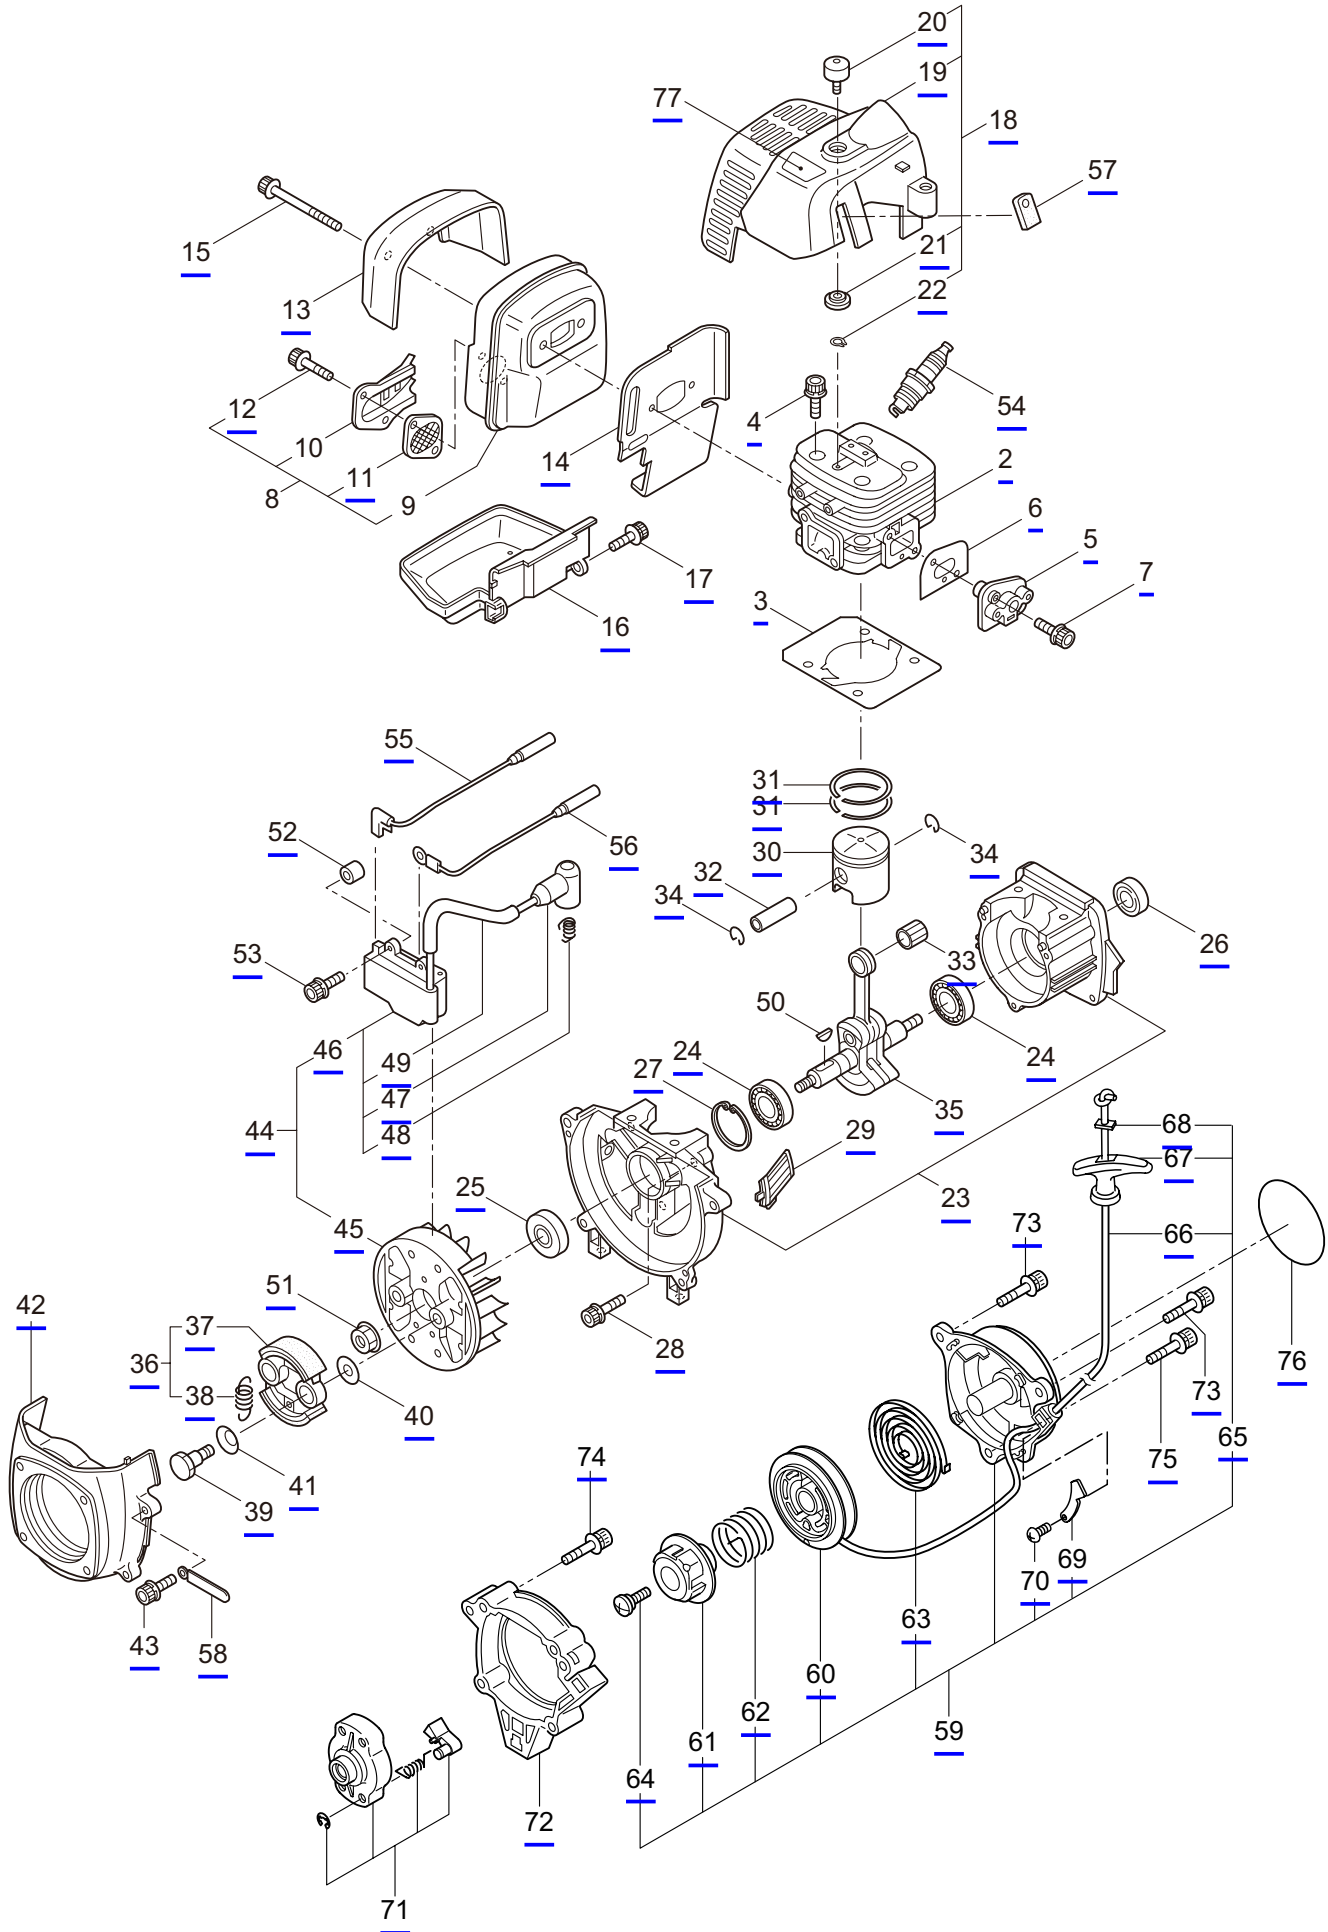

3. B300L TURBO ENGINE

Ref. No.	Part No.	Part Name	Q'ty	Remarks
3-46	281746	Ignition Coil Ass'y	1	Incl.47-49
3-47	269714	Plug Boot	1	
3-48	269715	Connector	1	
3-49	281756	Insulator	1	
3-50	261076	Woodruff Key	1	3x10
3-51	261417	Nut,Rotor	1	M8
3-52	280381	Spacer	2	
3-53	261256	Cap Screw	2	M4x25
3-54	285982	Spark Plug	1	NGK BPM8Y
3-55	269722	Lead	1	
3-56	268044	Lead	1	
3-57	269189	Grommet	1	
3-58	264588	Clamp	1	
3-59	273254	Starter Ass'y	1	Incl.60-70
3-60	283504	Reel	1	
3-61	283505	Cam Plate	1	
3-62	283506	Spring	1	
3-63	261721	Spiral Spring	1	
3-64	267213	Screw	1	
3-65	273261	Rope Ass'y	1	Incl.66-68
3-66	283579	Stater Rope	1	
3-67	287651	Starter Grip	1	
3-68	283511	Rope Stopper	1	
3-69	277328	Cover	1	
3-70	273037	Screw	1	
3-71	283575	Starter Pawl Ass'y	1	
3-72	284698	Adapter Ass'y	1	
3-73	283391	Cap Screw	2	M4x20
3-74	265726	Cap Screw	4	M4x16
3-75	282096	Cap Screw	1	M4x16WSW
3-76	246567	Label	1	CER300
3-77	246568	Label	1	B300L TURBO