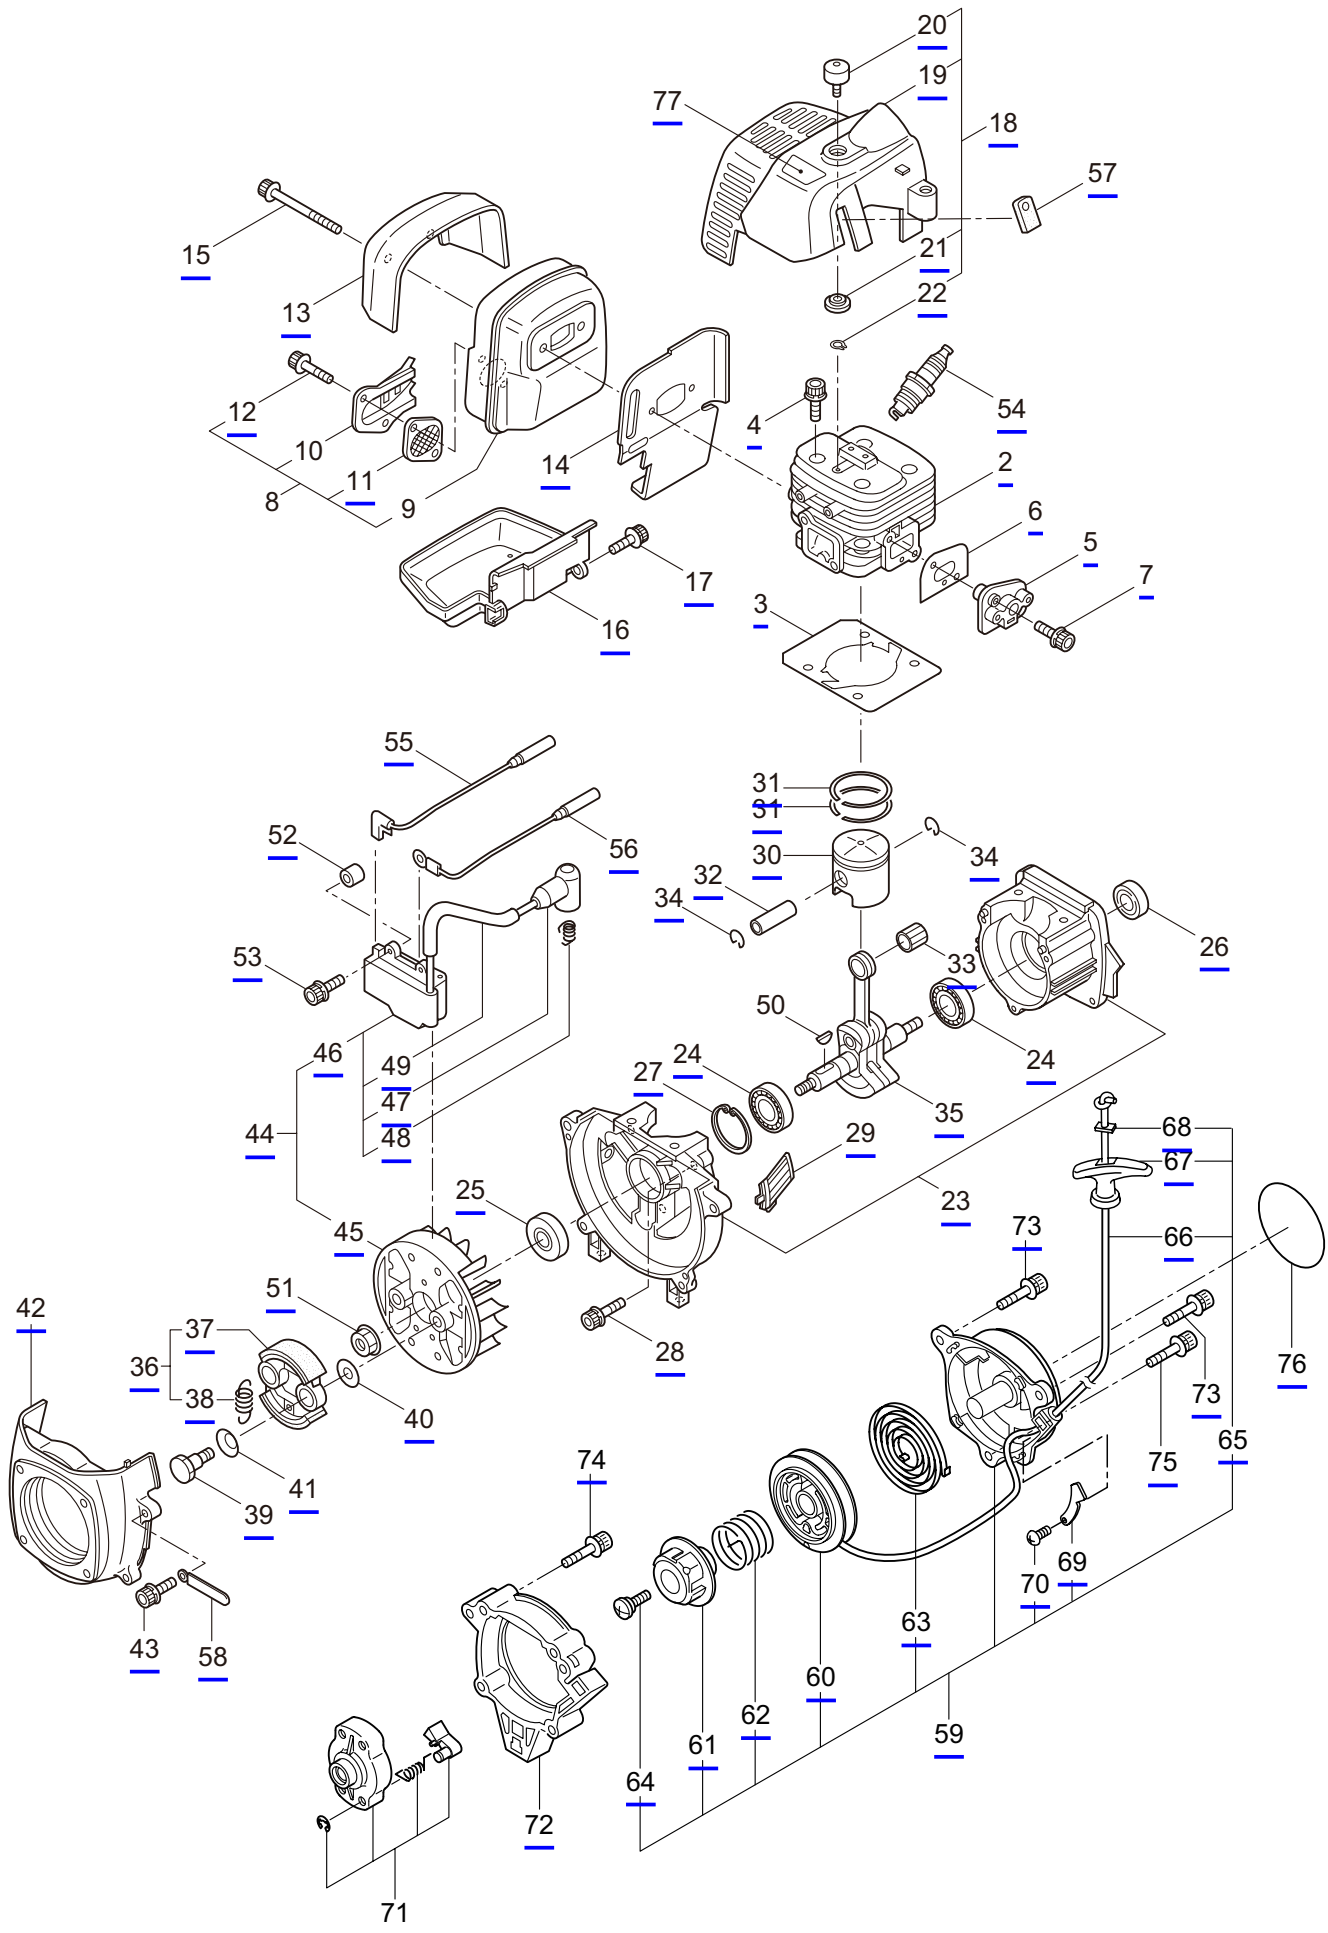

3. B300L TURBO ENGINE

Ref. No.	Part No.	Part Name	Q'ty	Remarks
3-1	<u>875355</u>	Engine	1	CE300/108
3-2	<u>286791</u>	Cylinder	1	
3-3	<u>286846</u>	Gasket	1	
3-4	<u>261250</u>	Cap Screw	4	M5x20
3-5	<u>269144</u>	Insulator	1	New gasket required
3-6	<u>267049</u>	Gasket	1	
3-7	<u>265924</u>	Cap Screw	2	M5x25
3-8	<u>288452</u>	Muffler Ass'y	1	Incl.9-12
3-9	<u>288453</u>	Muffler Comp	1	
3-10	<u>268171</u>	Muffler Tail	1	
3-11	<u>267056</u>	Spark Arrester	1	
3-12	<u>265107</u>	Cap Screw	2	M4x10
3-13	<u>284071</u>	Holder	1	
3-14	<u>283940</u>	Gasket	1	
3-15	<u>266402</u>	Cap Screw	2	M5x55
3-16	<u>281435</u>	Under Cover	1	
3-17	<u>267191</u>	Cap Screw	1	M5x16
3-18	<u>286707</u>	Top Cover Ass'y	1	Incl.19-22
3-19	<u>281434</u>	Top Cover	1	
3-20	<u>286300</u>	Knob	1	
3-21	<u>261020</u>	Spacer	1	
3-22	<u>261734</u>	Snap Ring	1	#5
3-23	<u>286851</u>	Crankcase	1	
3-24	<u>280488</u>	Bearing	2	PPL 6001
3-25	<u>261492</u>	Oil Seal	1	ISCD12287
3-26	<u>261386</u>	Oil Seal	1	ISCD12227
3-27	<u>055185</u>	Snap Ring	1	H28
3-28	<u>261612</u>	Cap Screw	3	M5x30
3-29	<u>281442</u>	Screen	1	
3-30	<u>283380</u>	Piston	1	
3-31	<u>265067</u>	Piston Ring	2	(2)Required
3-32	<u>265068</u>	Piston Pin	1	
3-33	<u>265225</u>	Bearing,Needle	1	
3-34	<u>261393</u>	Clip,Piston Pin	2	
3-35	<u>265141</u>	Crankshaft/Conn.Rod Ass'y	1	
3-36	<u>267327</u>	Clutch Ass'y	1	Incl.37,38
3-37	<u>267342</u>	Clutch Shoe	2	(2)required
3-38	<u>267345</u>	Spring,Clutch	1	
3-39	<u>264505</u>	Bolt	2	
3-40	<u>261189</u>	Washer	2	6x16.5xt1.2
3-41	<u>261777</u>	Wave Washer	2	
3-42	<u>281433</u>	Fan Cover	1	
3-43	<u>261250</u>	Cap Screw	4	M5x20
3-44	<u>287898</u>	Magneto Ass'y	1	Incl.45-49
3-45	<u>287902</u>	Rotor/Fan	1