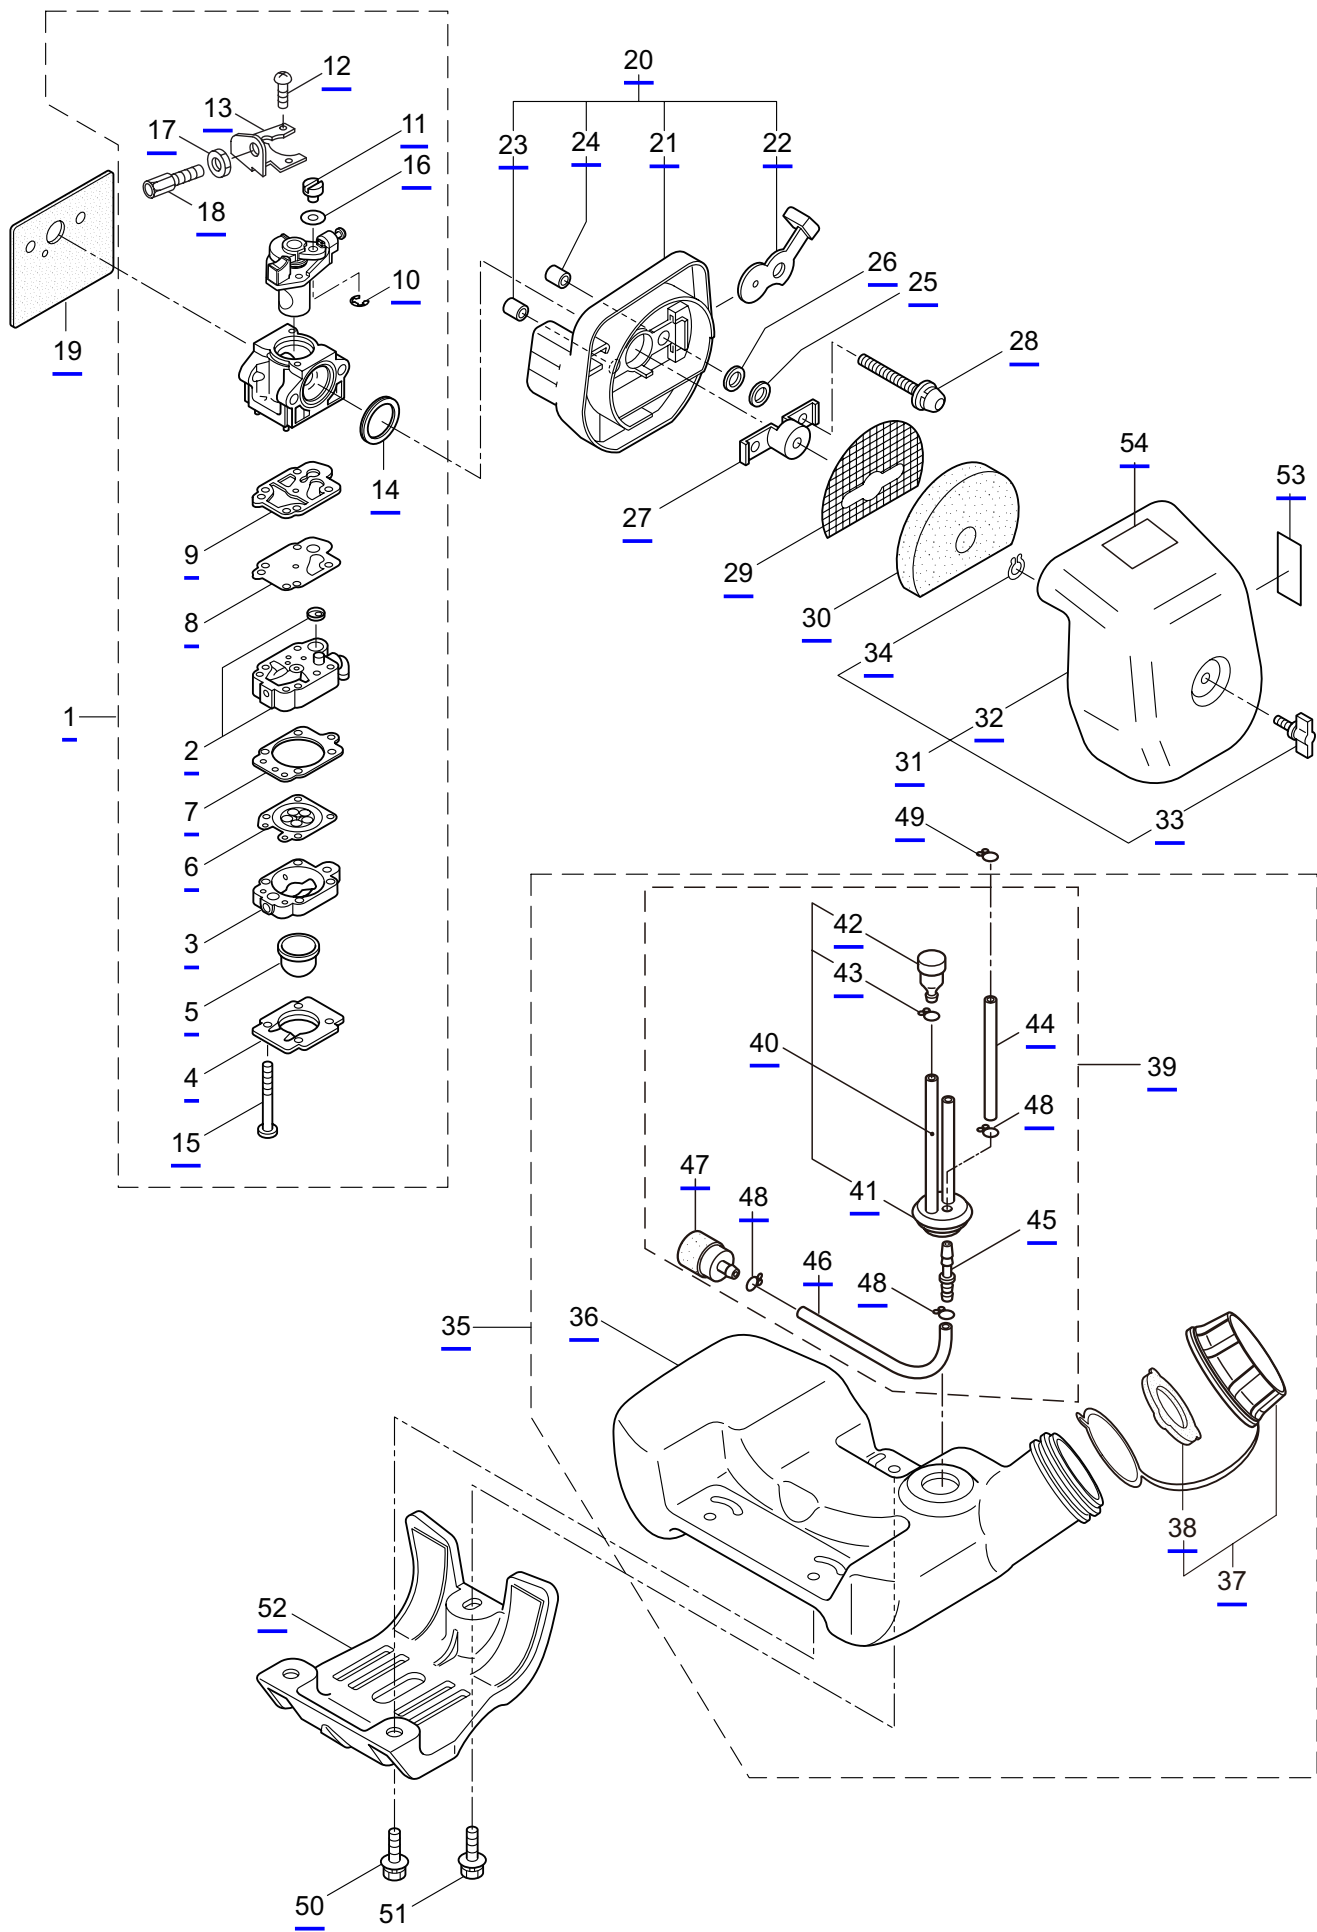

4. B300L TURBO CARBURETOR, FUEL TANK

Ref. No.	Part No.	Part Name	Q'ty	Remarks
4-1	288456	Carburetor Ass'y	1	Incl.2-18 New gasket required
4-2	264155	Pump Body	1	
4-3	262991	Purge Body	1	
4-4	262992	Cover Plate	1	
4-5	261874	Primer Bulb	1	
4-6	283905	Diaphragm, Meterring	1	
4-7	262993	Gasket	1	
4-8	262994	Diaphragm,Fuel Pump	1	
4-9	282576	Gasket	1	
4-10	261876	E-Ring	1	
4-11	261658	Swivel	1	
4-12	261875	Screw	2	
4-13	264677	Bracket	1	
4-14	261657	Packing	1	
4-15	262996	Screw	4	
4-16	264678	Washer	1	
4-17	261878	Nut	1	
4-18	263994	Adapter	1	
4-19	269762	Gasket	1	
4-20	268055	Air Filter Case Ass'y	1	Incl.21-24
4-21	268056	Air Filter Case	1	
4-22	268057	Valve	1	
4-23	268157	Sleeve	1	5.5x7.1x6L
4-24	268412	Sleeve	1	5.2x7.1x6.4L
4-25	263345	Packing	1	7.2x11xt1.3
4-26	263942	Washer	1	7.2x12xt0.15
4-27	263815	Stay	1	
4-28	264016	Cap Screw	2	M5x60
4-29	265026	Screen	1	
4-30	265027	Foam Element	1	
4-31	268058	Air Filter Cover Ass'y	1	Incl.32-34
4-32	268059	Air Filter Cover	1	
4-33	281438	Knob	1	
4-34	261734	Snap Ring	1	#5
4-35	246592	Fuel Tank Ass'y	1	Incl.36-48
4-36	284820	Fuel Tank	1	
4-37	289046	Tank Cap Ass'y	1	Incl.38
4-38	287058	Gasket	1	
4-39	289035	Fuel Pipe Pick-up Ass'y	1	Incl.40-48
4-40	289036	Fuel Pipe Ass'y	1	Incl.41-43
4-41	268065	Grommet	1	
4-42	261590	Breather	1	
4-43	261117	Clip	1	
4-44	289028	Pipe A	1	3x5x53L
4-45	288921	Joint	1