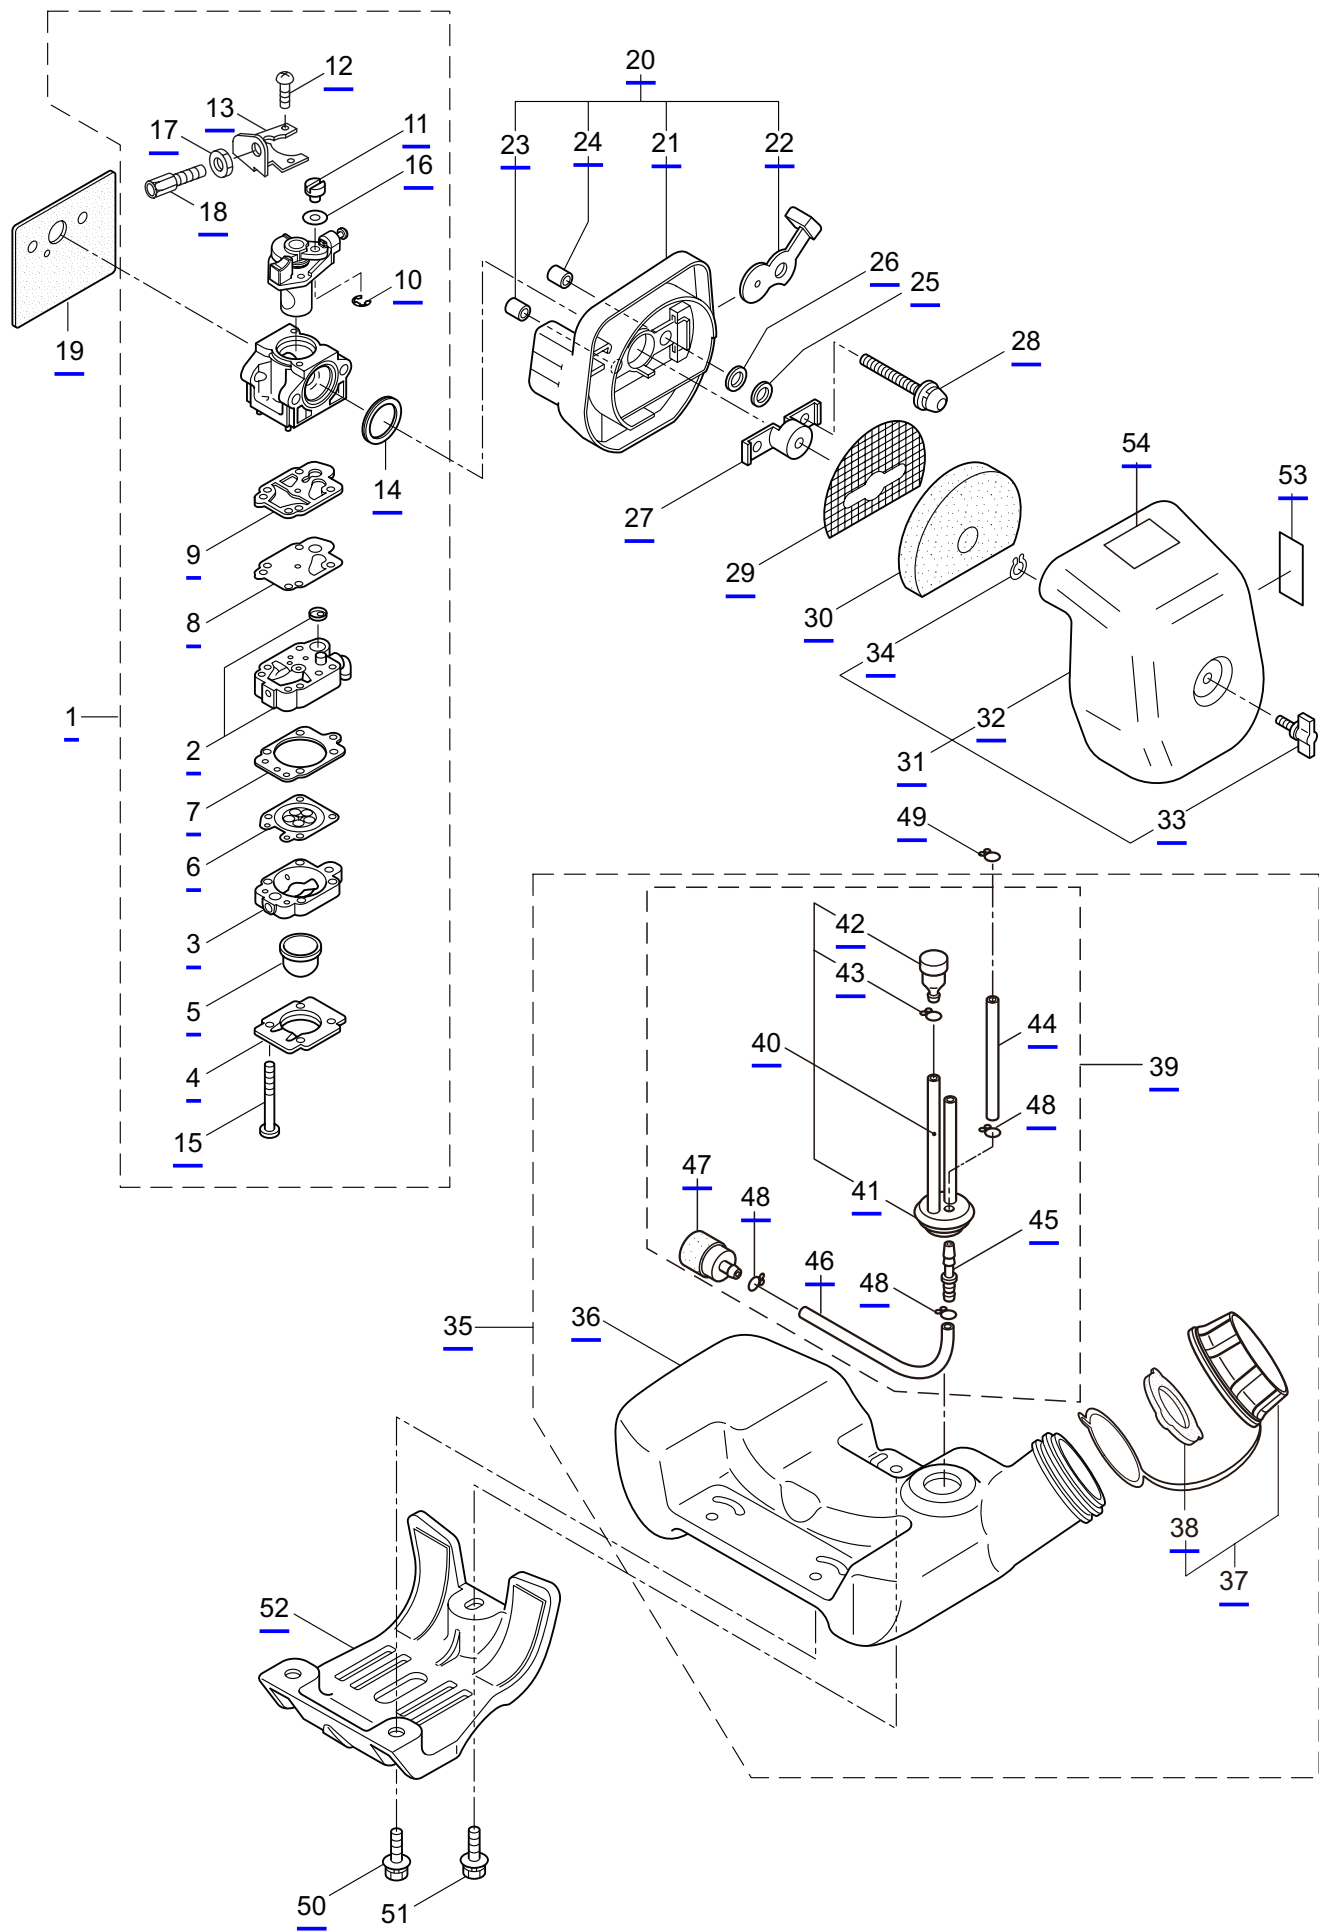

4. B300L TURBO CARBURETOR, FUEL TANK

Ref. No.	Part No.	Part Name	Q'ty	Remarks
4-46	289033	Pipe	1	3x5x100L
4-47	277887	Filter Ass'y	1	
4-48	261117	Clip	3	
4-49	261117	Clip	1	
4-50	281714	Cap Screw	2	M5x20
4-51	281715	Cap Screw	1	M5x20
4-52	281441	Stand	1	
4-53	261352	Label	1	Choke
4-54	285188	Label	1