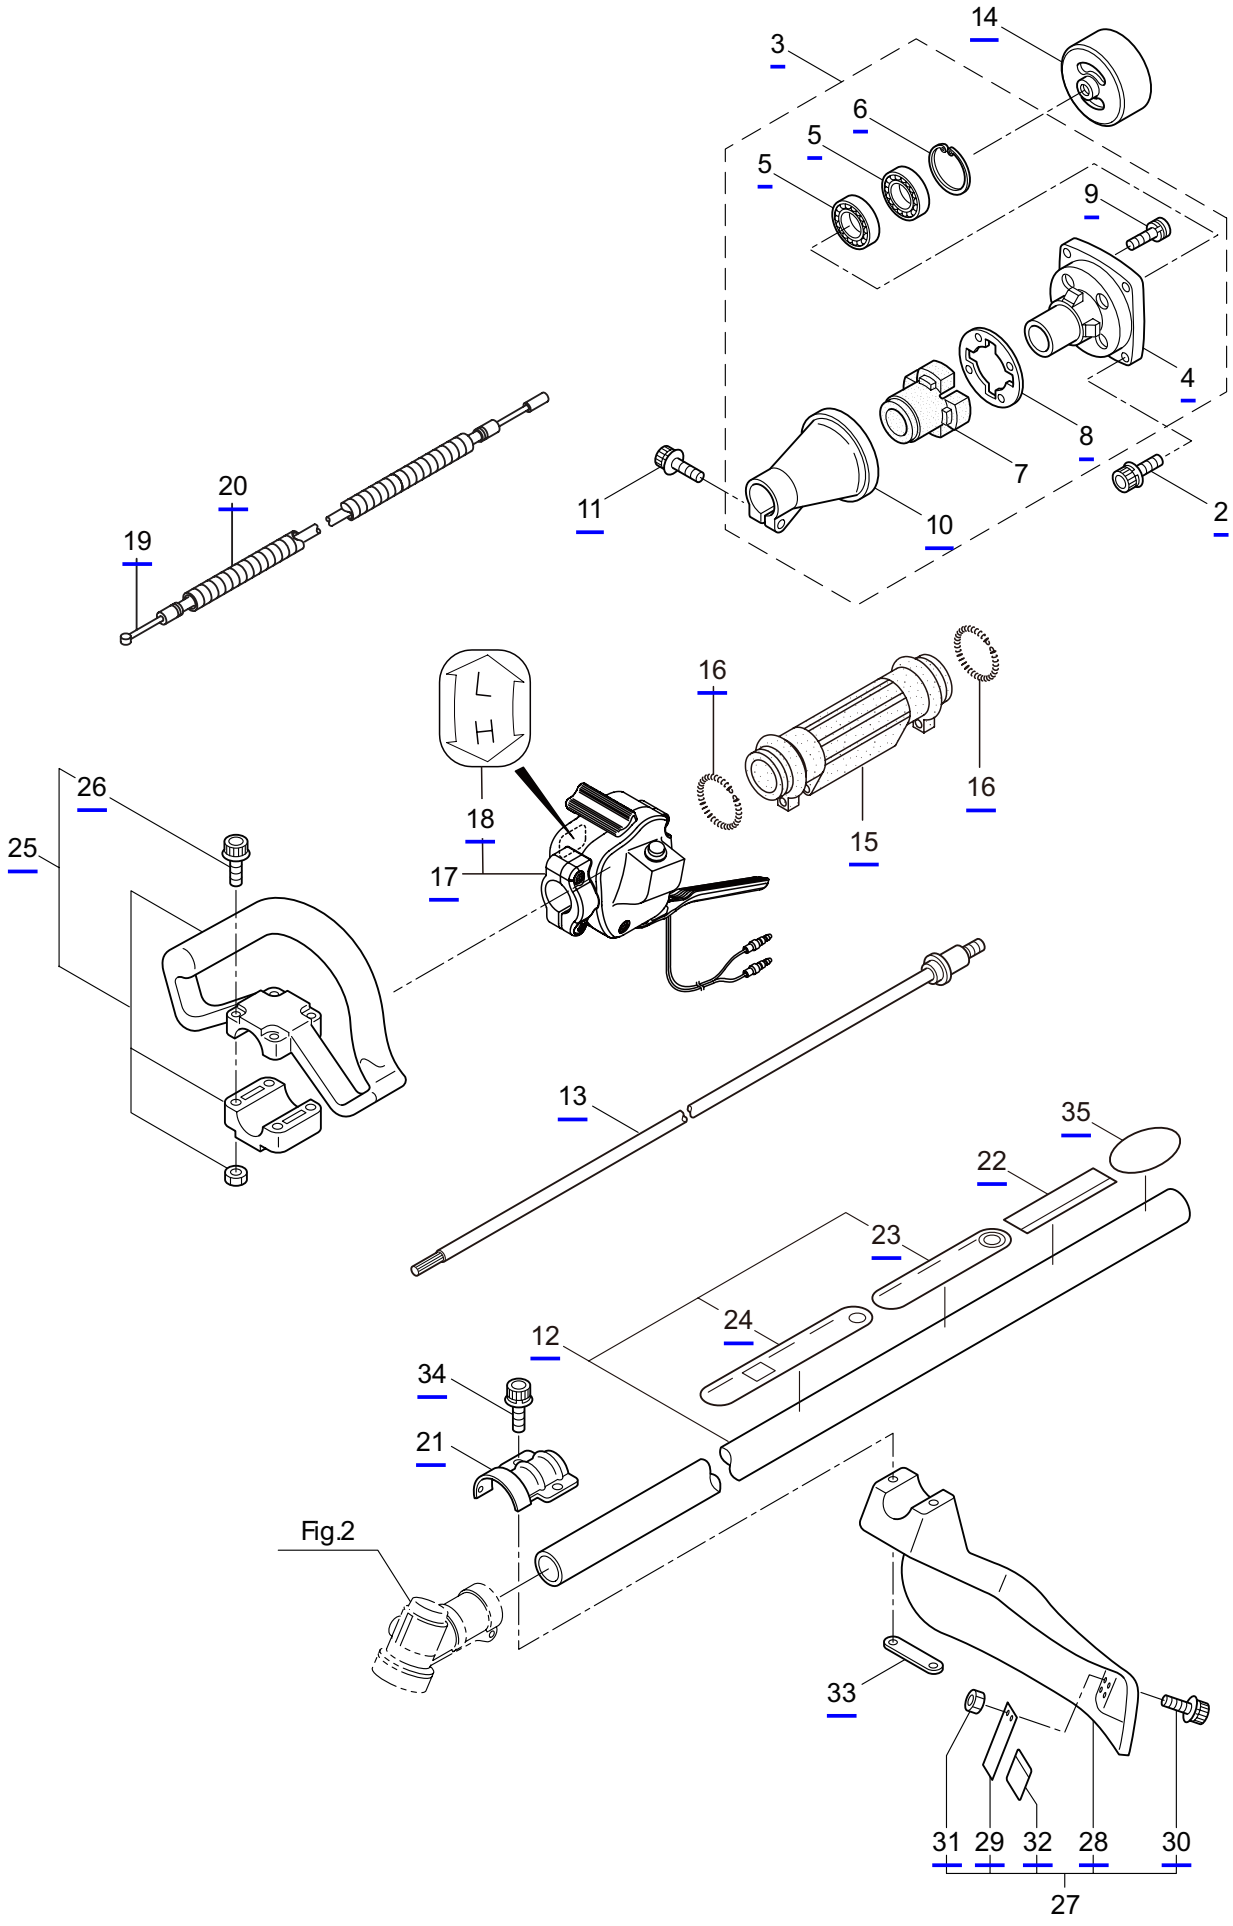

PARTS LIST

B300L TURBO

CONTENTS

1. MAIN BODY	1 ~ 2
2. GEARCASE.....	3 ~ 4
3. ENGINE	5 ~ 8
4. CARBURETOR, FUEL TANK	9 ~ 12
5. ACCESSORIES	13 ~ 14

2019. 12.

P/N 524915

1. B300L TURBO
MAIN BODY

Ref. No.	Part No.	Part Name	Q'ty	Remarks
1-1	364854	B300L TURBO	1	
1-2	261250	Cap Screw	4	M5x20
1-3	215512	Clutch Case Ass'y	1	Incl.4-10
1-4	214592	Bearing Case	1	
1-5	214161	Bearing	2	#6000ZZ
1-6	054676	Snap Ring	1	#26
1-7	560309	Buffer	1	
1-8	214163	Washer	1	
1-9	092033	Screw	4	M5x15
1-10	214593	Driveshaft Tube Adapter	1	
1-11	261246	Cap Screw	1	M5x25
1-12	220078	Driveshaft Tube Ass'y	1	Incl.23,24
1-13	219268	Driveshaft Ass'y	1	
1-14	054677	Clutch Drum	1	
1-15	211736	Shaft Grip	1	
1-16	211737	Band	2	
1-17	242050	Throttle Trigger Ass'y	1	Incl.18
1-18	237241	Label	1	
1-19	235752	Throttle Cable	1	
1-20	213548	Plastic Tube	1	#10x200L
1-21	225962	Bracket	1	
1-22	242079	Label	1	B300L TURBO
1-23	221501	Label	1	Warning
1-24	221502	Label	1	Caution
1-25	227816	Loop Handle Ass'y	1	Incl.26
1-26	215608	Cap Screw	4	M5x30x16
1-27	226300	Safety Cover Ass'y	1	Incl.28-32
1-28	225961	Safety Cover	1	
1-29	231493	String Cutter	1	
1-30	227817	Bolt	2	M5x12
1-31	081027	Nut	2	M5
1-32	212972	String Cutter Cover	1	
1-33	225963	Threaded Bracket	1	
1-34	261612	Cap Screw	2	M5x30
1-35	232898	Label	1	TURBO

2. B300L TURBO GEARCASE

Ref. No.	Part No.	Part Name	Q'ty	Remarks
2-1	232718	Gearcase Ass'y	1	Incl.2-15
2-2	232719	Gearcase	1	
2-3	234109	Bolt	1	M8x8
2-4	261246	Cap Screw	1	M5x25
2-5	210560	Bearing	1	#609
2-6	233332	Gear Set	1	
2-7	232724	Bearing	1	#6203 2RS
2-8	012381	Snap Ring	1	#40
2-9	210560	Bearing	1	#609
2-10	140268	Bearing	1	#609Z
2-11	228477	Snap Ring	1	#9
2-12	140270	Snap Ring	1	#24
2-13	232726	Boss Adapter	1	
2-14	127216	Washer	1	M8
2-15	221998	Bolt	1	M8x12,Counterclockwise
2-16	261233	Cap Screw	1	M5x12