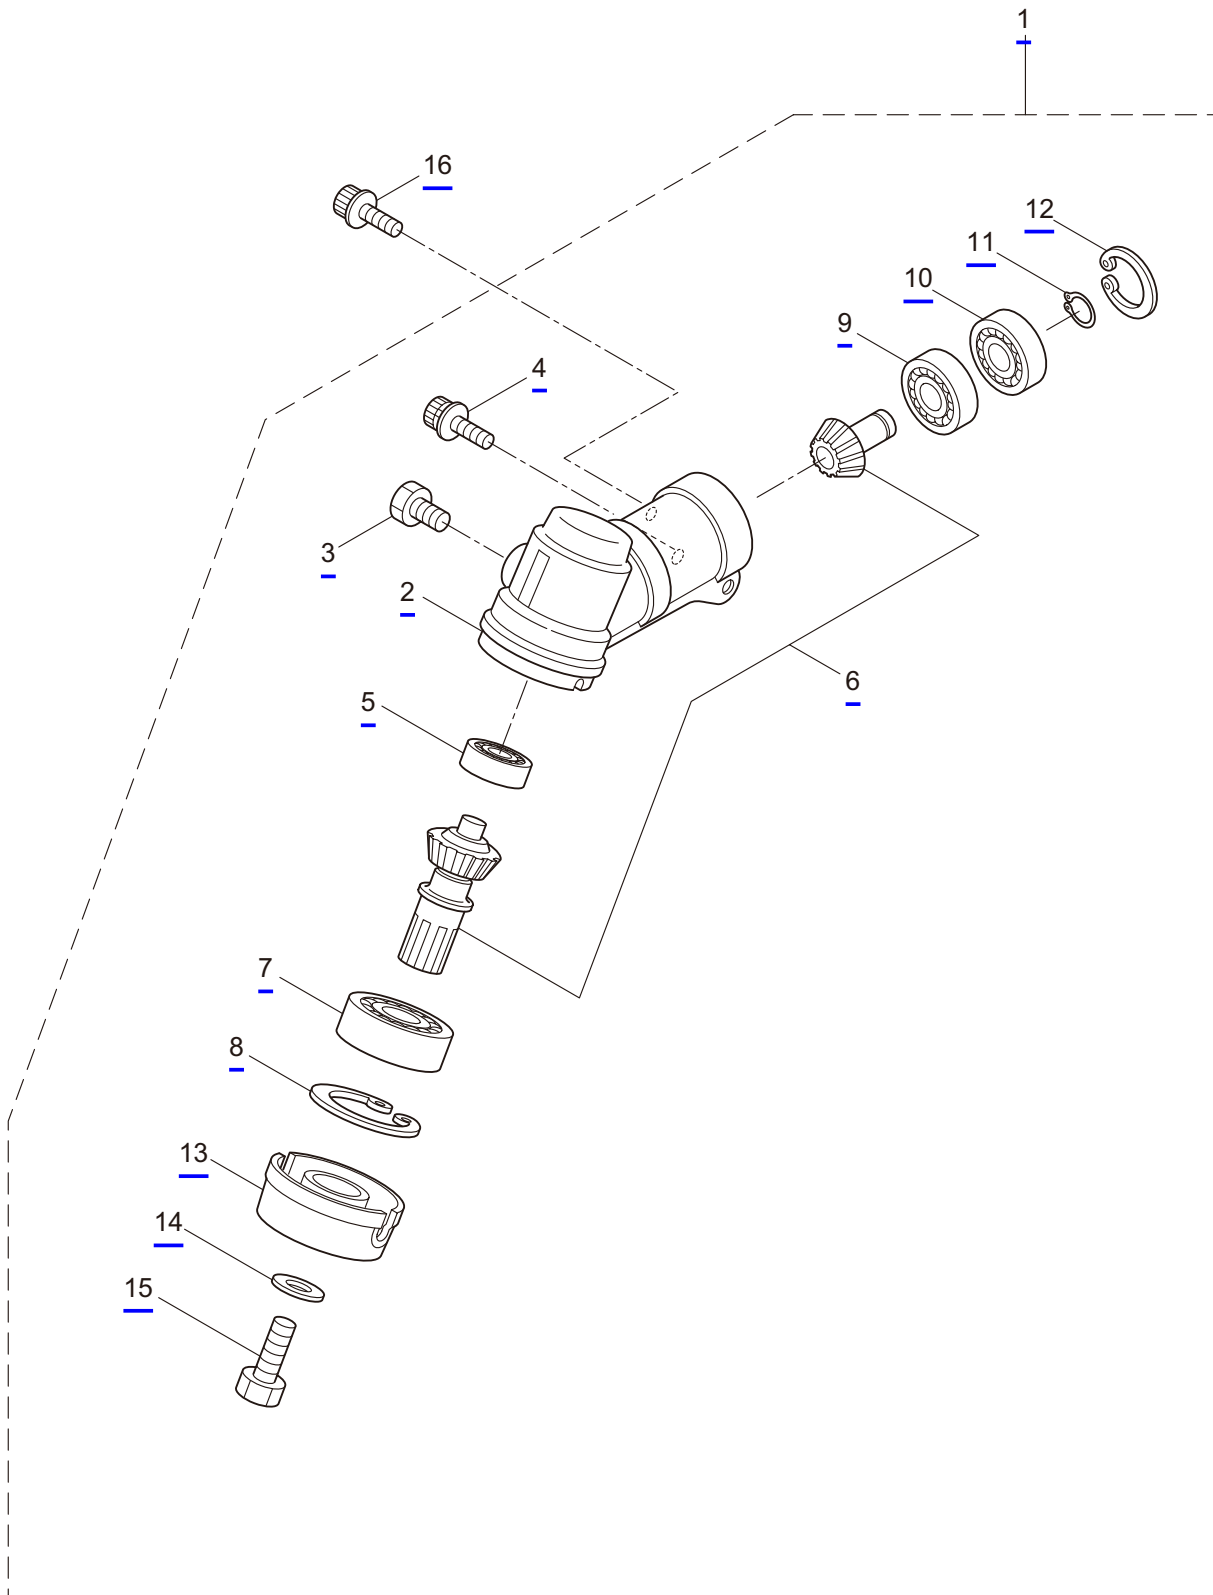

PARTS LIST

B300L TURBO

CONTENTS

1. MAIN BODY	1 ~ 2
2. GEARCASE.....	3 ~ 4
3. ENGINE	5 ~ 8
4. CARBURETOR, FUEL TANK	9 ~ 12
5. ACCESSORIES	13 ~ 14

2019. 12.

P/N 524915

1. B300L TURBO
MAIN BODY

Ref. No.	Part No.	Part Name	Q'ty	Remarks
1-1	364854	B300L TURBO	1	
1-2	261250	Cap Screw	4	M5x20
1-3	215512	Clutch Case Ass'y	1	Incl.4-10
1-4	214592	Bearing Case	1	
1-5	214161	Bearing	2	#6000ZZ
1-6	054676	Snap Ring	1	#26
1-7	560309	Buffer	1	
1-8	214163	Washer	1	
1-9	092033	Screw	4	M5x15
1-10	214593	Driveshaft Tube Adapter	1	
1-11	261246	Cap Screw	1	M5x25
1-12	220078	Driveshaft Tube Ass'y	1	Incl.23,24
1-13	219268	Driveshaft Ass'y	1	
1-14	054677	Clutch Drum	1	
1-15	211736	Shaft Grip	1	
1-16	211737	Band	2	
1-17	242050	Throttle Trigger Ass'y	1	Incl.18
1-18	237241	Label	1	
1-19	235752	Throttle Cable	1	
1-20	213548	Plastic Tube	1	#10x200L
1-21	225962	Bracket	1	
1-22	242079	Label	1	B300L TURBO
1-23	221501	Label	1	Warning
1-24	221502	Label	1	Caution
1-25	227816	Loop Handle Ass'y	1	Incl.26
1-26	215608	Cap Screw	4	M5x30x16
1-27	226300	Safety Cover Ass'y	1	Incl.28-32
1-28	225961	Safety Cover	1	
1-29	231493	String Cutter	1	
1-30	227817	Bolt	2	M5x12
1-31	081027	Nut	2	M5
1-32	212972	String Cutter Cover	1	
1-33	225963	Threaded Bracket	1	
1-34	261612	Cap Screw	2	M5x30
1-35	232898	Label	1	TURBO

2. B300L TURBO GEARCASE

Ref. No.	Part No.	Part Name	Q'ty	Remarks
2-1	232718	Gearcase Ass'y	1	Incl.2-15
2-2	232719	Gearcase	1	
2-3	234109	Bolt	1	M8x8
2-4	261246	Cap Screw	1	M5x25
2-5	210560	Bearing	1	#609
2-6	233332	Gear Set	1	
2-7	232724	Bearing	1	#6203 2RS
2-8	012381	Snap Ring	1	#40
2-9	210560	Bearing	1	#609
2-10	140268	Bearing	1	#609Z
2-11	228477	Snap Ring	1	#9
2-12	140270	Snap Ring	1	#24
2-13	232726	Boss Adapter	1	
2-14	127216	Washer	1	M8
2-15	221998	Bolt	1	M8x12,Counterclockwise
2-16	261233	Cap Screw	1	M5x12