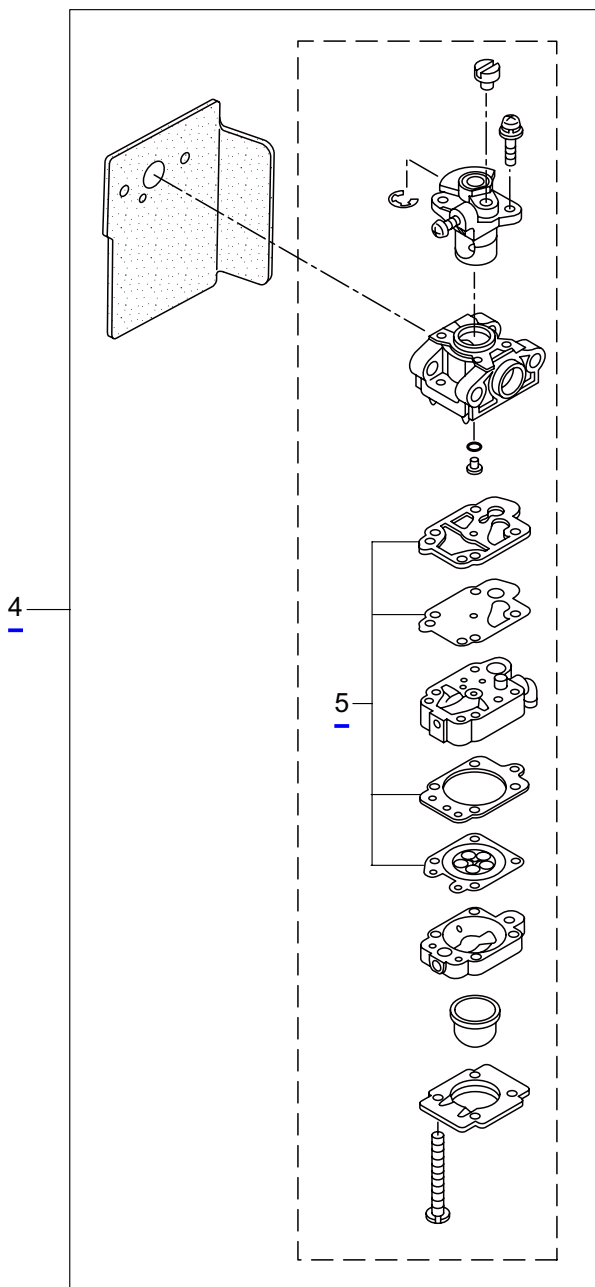

PARTS LIST

BH24G

CONTENTS

0A. PARTS KIT	1
1. MAIN BOY	3
2. ENGINE	7
3. CARBURETOR, FUEL TANK	11
4. ACCESSORIES	13

2023. 07.

P/N 524329-2

BH24G
0A. PARTS KIT

1

2

3

4

5

6

BH24G

1. MAIN BOY

Ref. No.	Part No.	Part Name	Q'ty	Remarks
1-1	362410	BH24G	1	
1-2	271226	Guide Plate	1	
1-3	270682	Blade	2	
1-4	271296	Washer	1	
1-5	991914	Screw	3	
1-6	271229	Screw	1	
1-7	991913	Washer	4	
1-8	991941	U-Nut	3	M6
1-9	217677	Cover of Blade	1	
1-10	277397	Rear Handle Ass'y	1	Incl.11-18
1-11	277405	Rear Handle	1	
1-12	277406	Upper Cover	1	
1-13	277407	Throttle Lever	1	
1-14	277408	Stop Lever	1	
1-15	277409	Spring	1	
1-16	277410	Cable Comp	1	
1-17	277411	Switch	1	
1-18	277412	Screw	1	
1-19	270241	Front Handle	1	
1-20	991941	U-Nut	2	M6
1-21	277398	Tail Pipe Cover	1	
1-22	277399	Tail Pipe Comp	1	
1-23	271221	Tube	1	
1-24	270843	Washer	1	25x6xt1.6
1-25	271908	Screw	6	
1-26	271909	Screw	2	
1-27	271911	Screw	1	
1-28	277400	Screw	2	
1-29	223925	Label	1	Grease up
1-30	591450	Label	1	
1-31	591449	Label	1	
1-32	277403	Upper Case	1	
1-33	277404	Pinion	1	
1-34	270021	Drum	1	
1-35	270423	Bearing	1	
1-36	580767	Bearing	1	#6001 2RS
1-37	991937	Grease Nipple	1	M6
1-38	271223	Lower Case	1	
1-39	271224	Plate	1	
1-40	248977	Screw	1	
1-41	270423	Bearing	2	
1-42	277402	Crank Comp	1	
1-43	271225	Rod Ass'y	1	
1-44	271227	Felt	1	
1-45	271895	Screw	1	