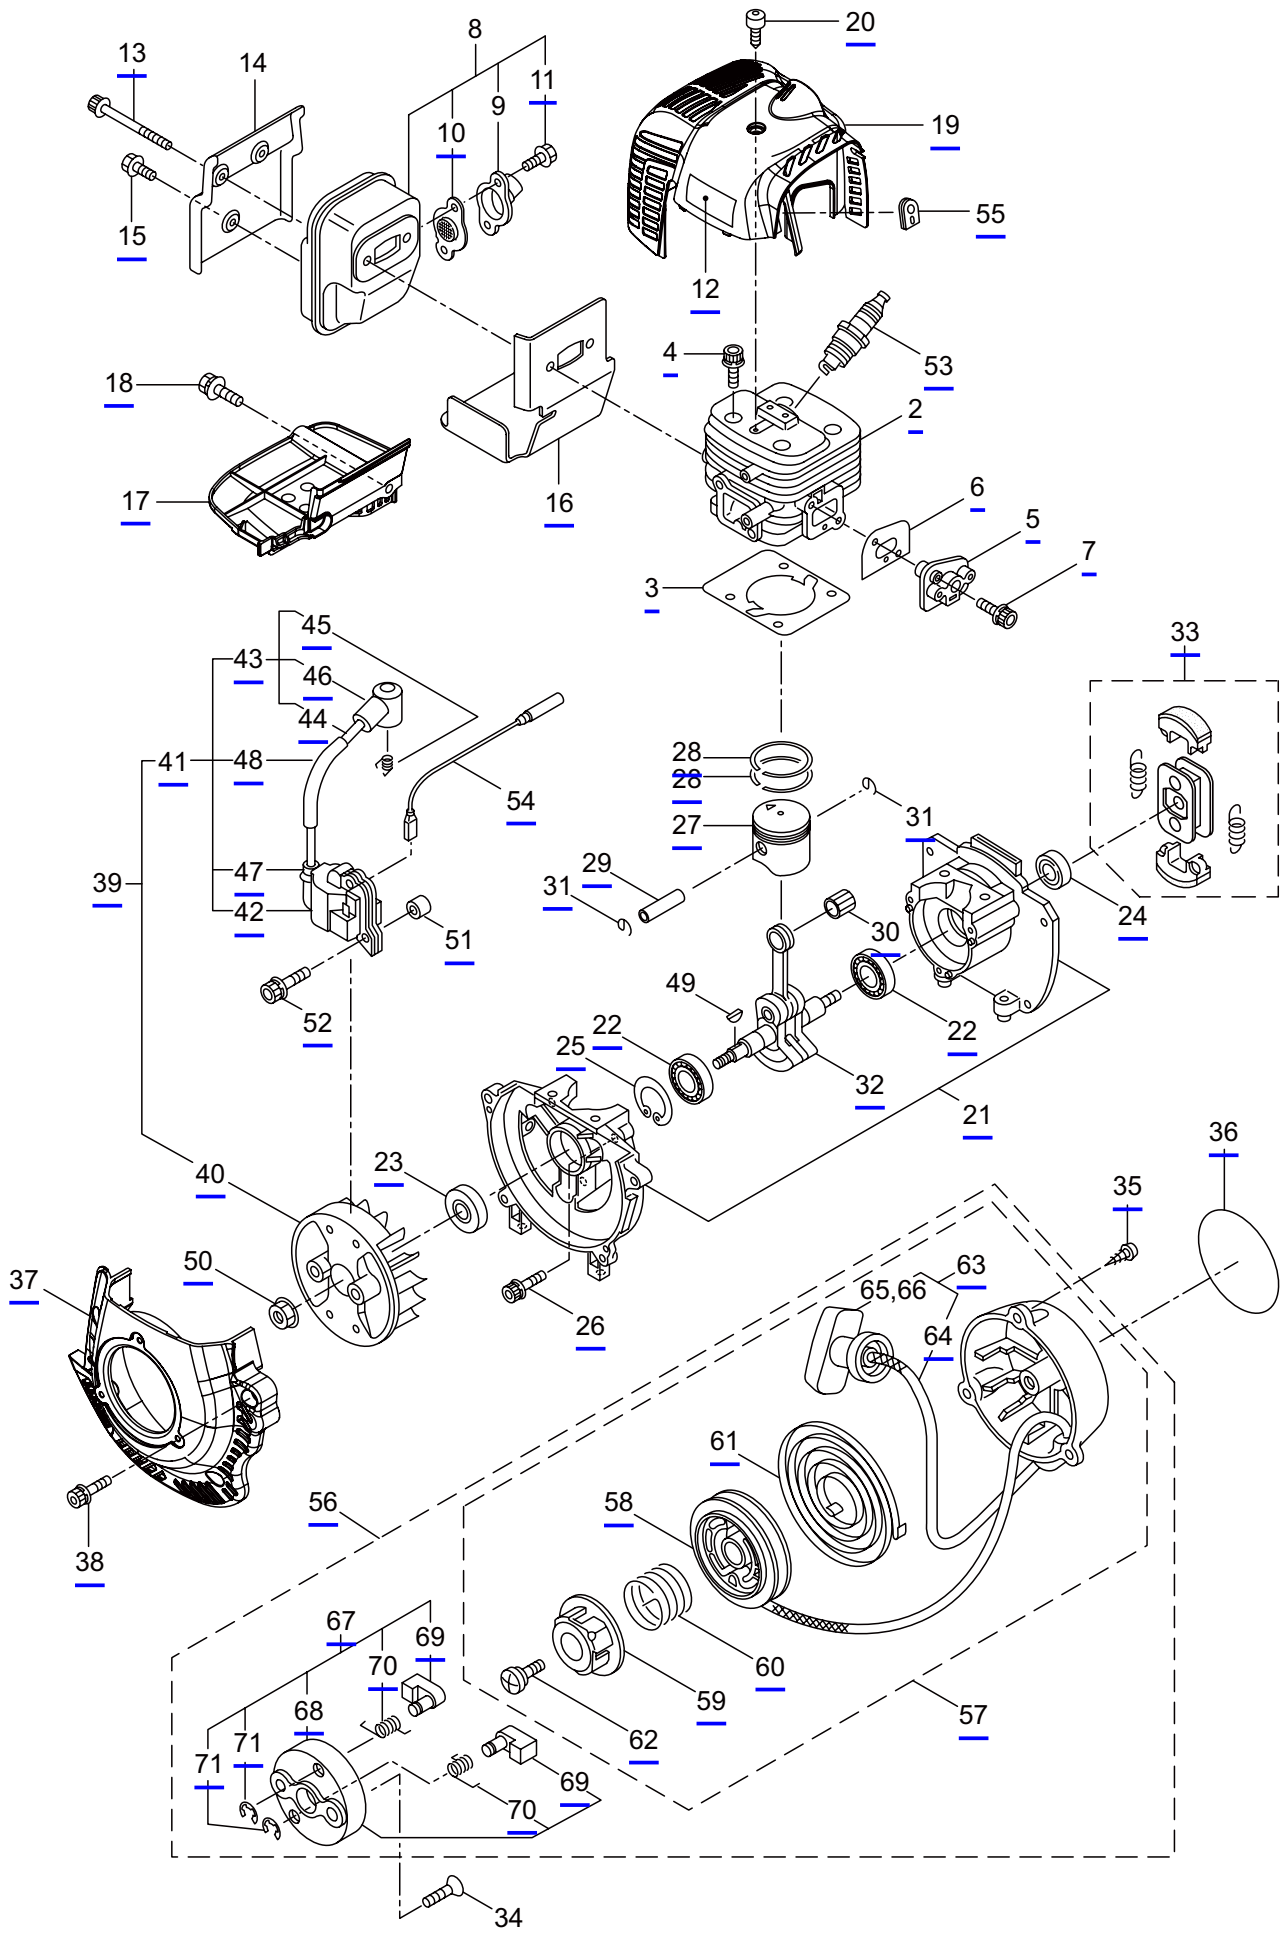

2

3

4

5

6

BH24G

1. MAIN BOY

Ref. No.	Part No.	Part Name	Q'ty	Remarks
1-1	362410	BH24G	1	
1-2	271226	Guide Plate	1	
1-3	270682	Blade	2	
1-4	271296	Washer	1	
1-5	991914	Screw	3	
1-6	271229	Screw	1	
1-7	991913	Washer	4	
1-8	991941	U-Nut	3	M6
1-9	217677	Cover of Blade	1	
1-10	277397	Rear Handle Ass'y	1	Incl.11-18
1-11	277405	Rear Handle	1	
1-12	277406	Upper Cover	1	
1-13	277407	Throttle Lever	1	
1-14	277408	Stop Lever	1	
1-15	277409	Spring	1	
1-16	277410	Cable Comp	1	
1-17	277411	Switch	1	
1-18	277412	Screw	1	
1-19	270241	Front Handle	1	
1-20	991941	U-Nut	2	M6
1-21	277398	Tail Pipe Cover	1	
1-22	277399	Tail Pipe Comp	1	
1-23	271221	Tube	1	
1-24	270843	Washer	1	25x6xt1.6
1-25	271908	Screw	6	
1-26	271909	Screw	2	
1-27	271911	Screw	1	
1-28	277400	Screw	2	
1-29	223925	Label	1	Grease up
1-30	591450	Label	1	
1-31	591449	Label	1	
1-32	277403	Upper Case	1	
1-33	277404	Pinion	1	
1-34	270021	Drum	1	
1-35	270423	Bearing	1	
1-36	580767	Bearing	1	#6001 2RS
1-37	991937	Grease Nipple	1	M6
1-38	271223	Lower Case	1	
1-39	271224	Plate	1	
1-40	248977	Screw	1	
1-41	270423	Bearing	2	
1-42	277402	Crank Comp	1	
1-43	271225	Rod Ass'y	1	
1-44	271227	Felt	1	
1-45	271895	Screw	1	

BH24G
2. ENGINE

Ref. No.	Part No.	Part Name	Q'ty	Remarks
2-46	283178	Plug Boot	1	
2-47	283271	Cap	1	
2-48	289486	Insulator	1	
2-49	261076	Woodruff Key	1	3x10
2-50	261417	Nut,Rotor	1	M8
2-51	280381	Spacer	2	
2-52	261256	Cap Screw	2	M4x25
2-53	285982	Spark Plug	1	NGK BPM8Y
2-54	261772	Lead	1	
2-55	283140	Grommet	1	
2-56	283171	Recoil Starter Ass'y	1	Incl.57-71
2-57	283172	Starter Ass'y	1	Incl.58-66
2-58	286363	Reel	1	
2-59	286364	Cam Plate	1	
2-60	283290	Spring	1	
2-61	280931	Spiral Spring	1	
2-62	267213	Screw	1	
2-63	283291	Rope Ass'y	1	Incl.64-66
2-64	283292	Starter Rope	1	
2-65	261725	Starter Grip	1	
2-66	283293	Rope Stopper	1	
2-67	283173	Starter Pulley Ass'y	1	Incl.68-71
2-68	283294	Starter Pulley	1	
2-69	280936	Ratchet	2	
2-70	283295	Spring	2	
2-71	020299	E-Ring	2	#4