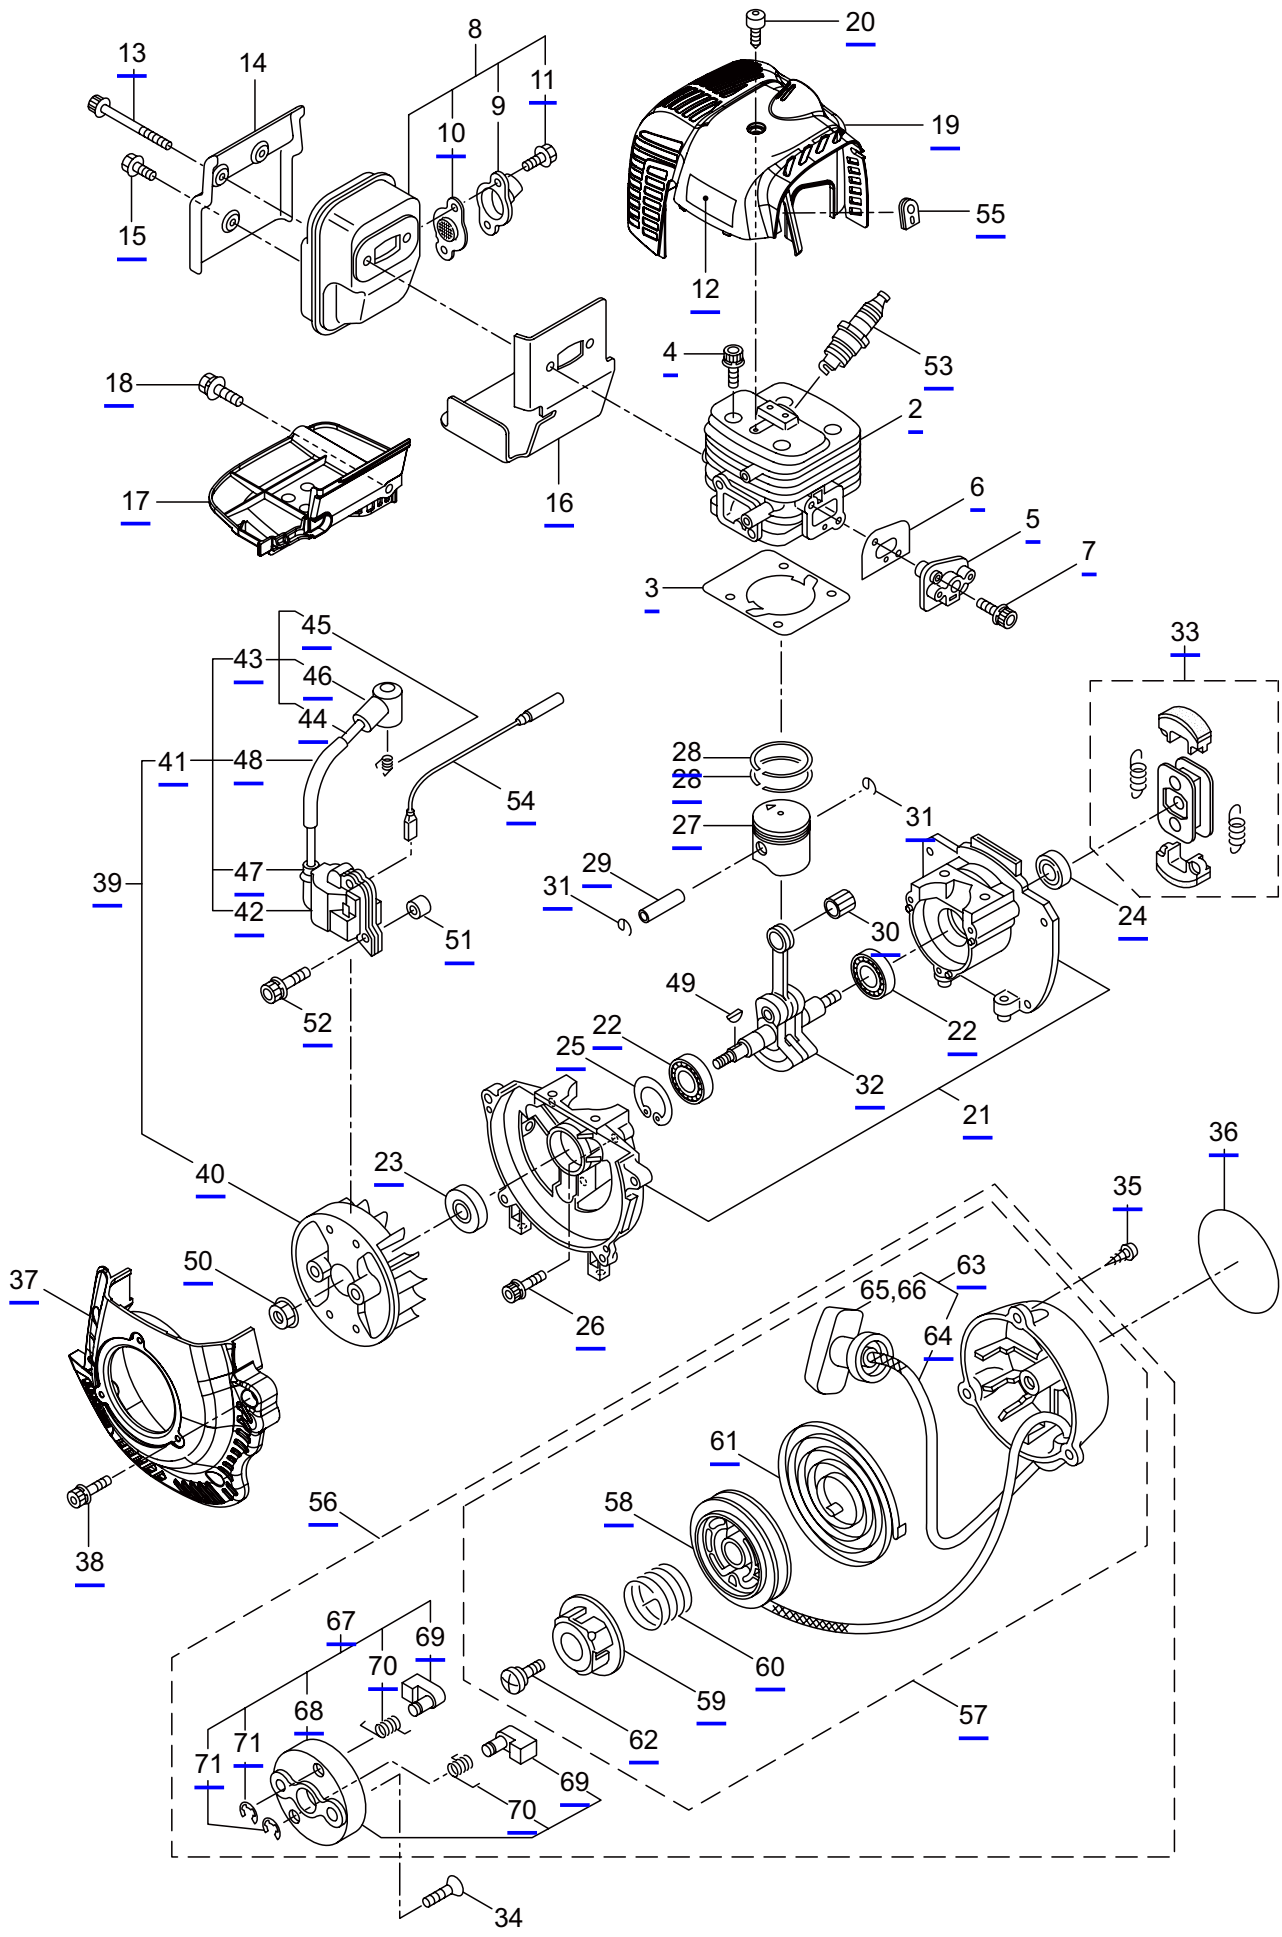

BH24G
2. ENGINE

Ref. No.	Part No.	Part Name	Q'ty	Remarks
2-1	859968	Engine	1	CE230H/10
2-2	288499	Cylinder	1	
2-3	286074	Gasket	1	
2-4	261250	Cap Screw	4	M5x20
2-5	265802	Insulator	1	New gasket required
2-6	267049	Gasket	1	
2-7	265924	Cap Screw	2	M5x25
2-8	277023	Muffler Ass'y	1	Incl.9-11
2-9	288503	Muffler Tail	1	
2-10	288504	Spark Arrestor	1	
2-11	288542	Screw	2	M4x8
2-12	277269	Label	1	MARUYAMA BH24G
2-13	266402	Cap Screw	2	M5x55
2-14	275562	Muffler Guard	1	
2-15	288542	Screw	1	M4x8
2-16	275561	Gasket	1	
2-17	275560	Under Cover	1	
2-18	267191	Cap Screw	1	M5x16
2-19	276564	Top Cover Comp	1	
2-20	286399	Knob	1	M5
2-21	288537	Crankcase	1	
2-22	280488	Bearing	2	PPL 6001
2-23	261492	Oil Seal	1	ISCD12287
2-24	261386	Oil Seal	1	ISCD12227
2-25	055185	Snap Ring	1	H28
2-26	261246	Cap Screw	3	M5x25
2-27	283379	Piston	1	
2-28	282177	Piston Ring	2	
2-29	261036	Piston Pin	1	
2-30	263957	Bearing, Needle	1	KTV81112EG01 B2
2-31	261576	Clip,Piston	2	
2-32	246387	Crankshaft/Conn. Rod Ass'y	1	
2-33	246054	Clutch Ass'y	1	
2-34	264535	Screw	2	M6x20
2-35	280144	Tapping Screw	3	4X16
2-36	277268	Label	1	BH24G
2-37	275557	Fan Cover	1	
2-38	261250	Cap Screw	4	M5x20
2-39	288514	Magneto Ass'y	1	Incl.40-48
2-40	288515	Rotor/Fan	1	
2-41	288516	Ignition Coil Ass'y	1	Incl.42-48
2-42	289483	Coil	1	
2-43	289484	Spark Plug Wire Ass'y	1	Incl.44-46
2-44	289485	Spark Plug Wire	1	
2-45	272805	Connector	1