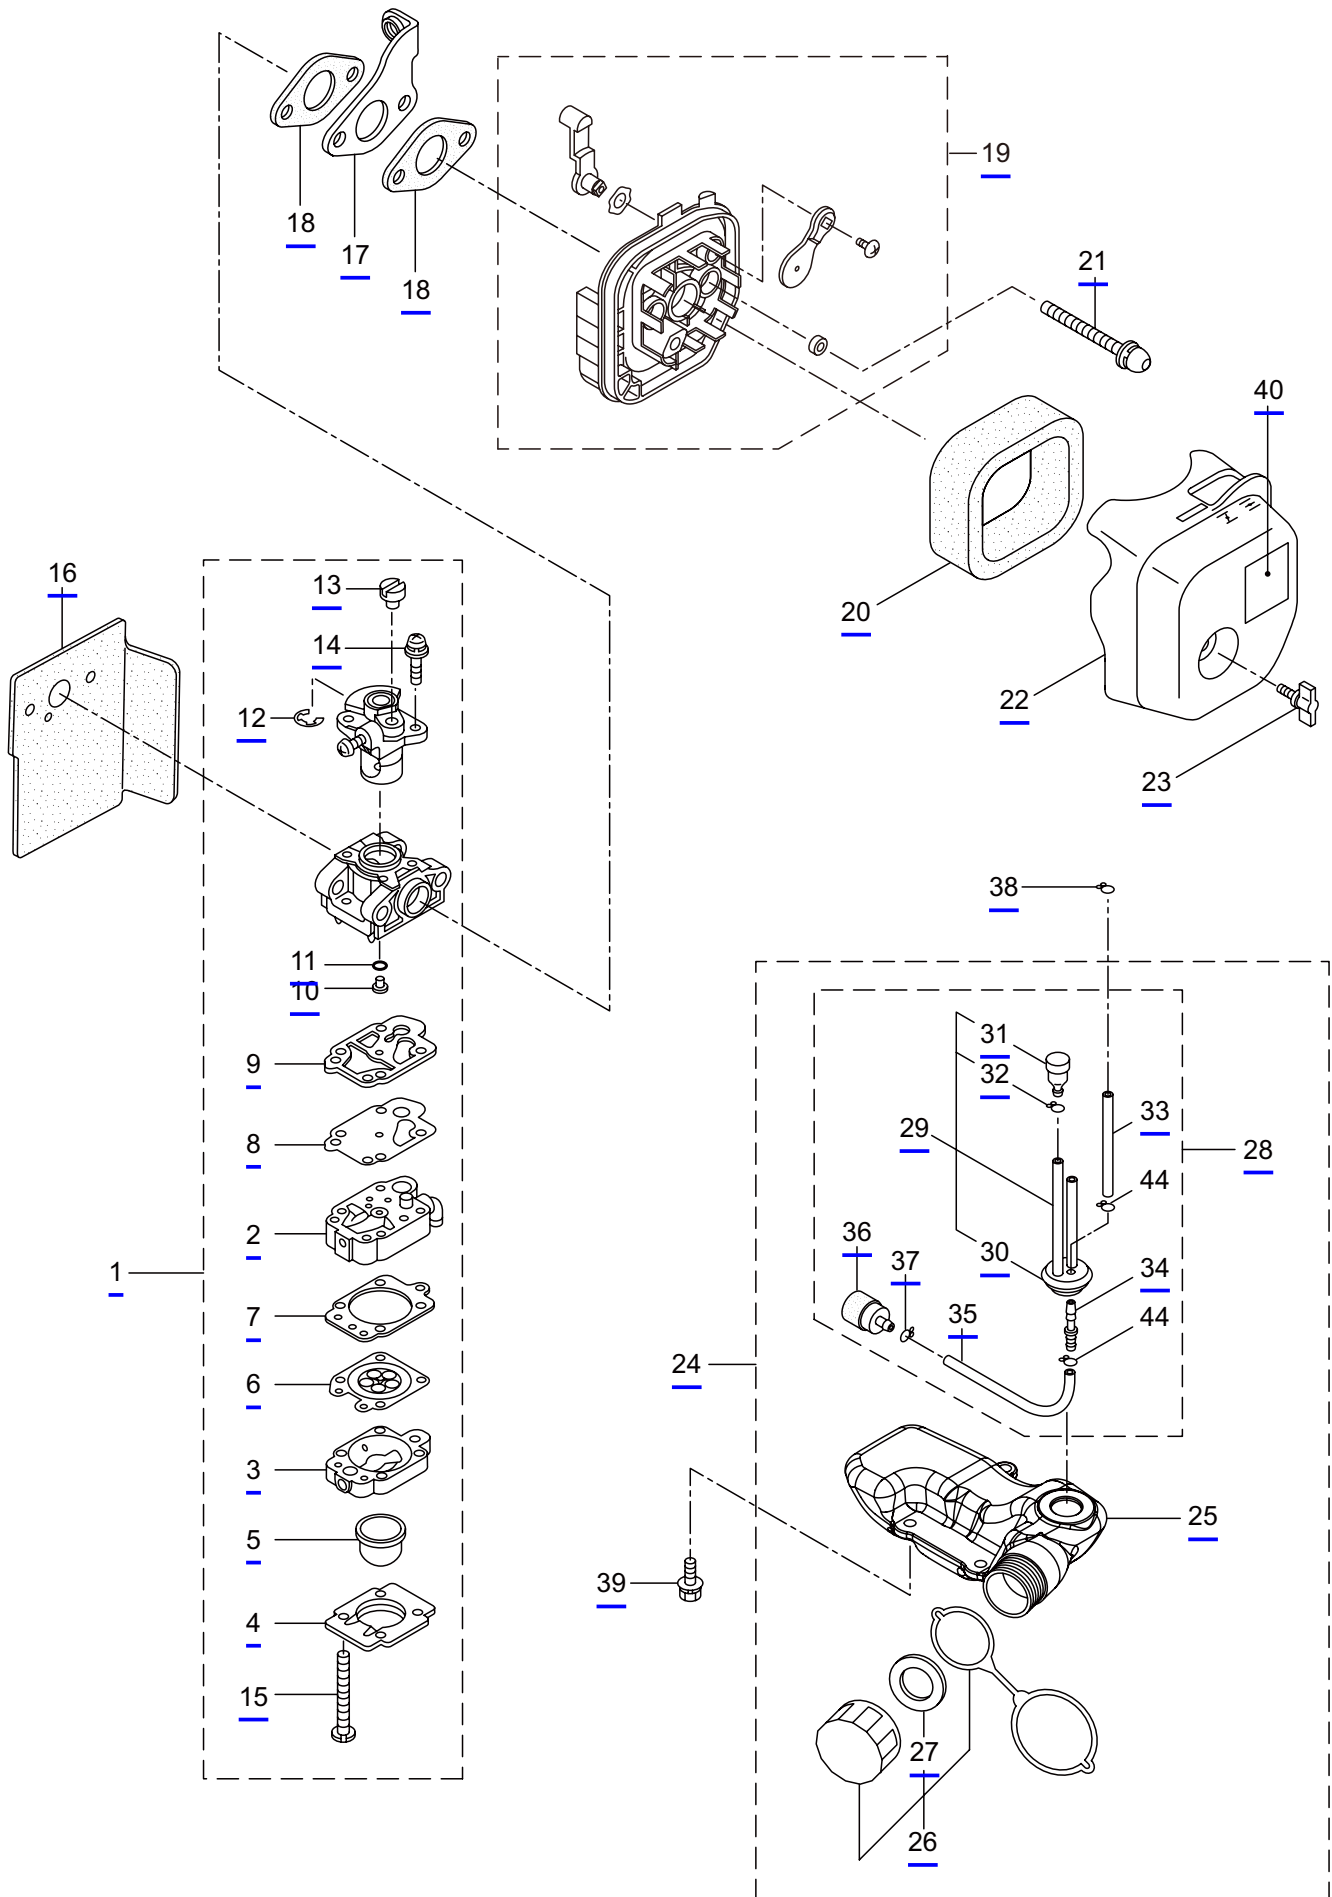

BH24G

3. CARBURETOR, FUEL TANK

Ref. No.	Part No.	Part Name	Q'ty	Remarks
3-1	277126	Carburetor Ass'y	1	Incl.2-15
3-2	268499	Pump Body	1	
3-3	247116	Purge Body	1	
3-4	262992	Cover Plate	1	
3-5	261874	Primer Bulb	1	
3-6	283905	Diaphragm, Metering	1	
3-7	262993	Gasket	1	
3-8	262994	Diaphragm,Fuel Pump	1	
3-9	282576	Gasket	1	
3-10	289396	Main Jet	1	
3-11	261871	O-Ring	1	
3-12	261876	E-Ring	1	
3-13	261658	Swivel	1	
3-14	264682	Screw	2	
3-15	262996	Screw	4	
3-16	288517	Gasket	1	
3-17	283773	Stay	1	
3-18	283771	Gasket	2	
3-19	248152	Case Ass'y	1	
3-20	277320	Element	1	
3-21	262720	Cap Screw	2	M5x55
3-22	283772	Cleaner Cover	1	
3-23	281438	Knob	1	Incl.25-37
3-24	277028	Fuel Tank Ass'y	1	
3-25	275618	Fuel Tank	1	
3-26	289046	Tank Cap Ass'y	1	Incl.27
3-27	287058	Gasket	1	
3-28	289279	Fuel Pipe Pick-up Ass'y	1	Incl.29-37
3-29	289280	Fuel Pipe Ass'y	1	
3-30	268065	Grommet	1	Incl.30-32
3-31	289451	Breather	1	
3-32	261117	Clip	1	3x5x53L
3-33	289028	Pipe A	1	
3-34	288921	Joint	1	
3-35	289029	Pipe	1	3x5x125L
3-36	277887	Filter Ass'y	1	
3-37	261117	Clip	3	
3-38	261117	Clip	1	
3-39	269690	Cap Screw	4	
3-40	285188	Label	1