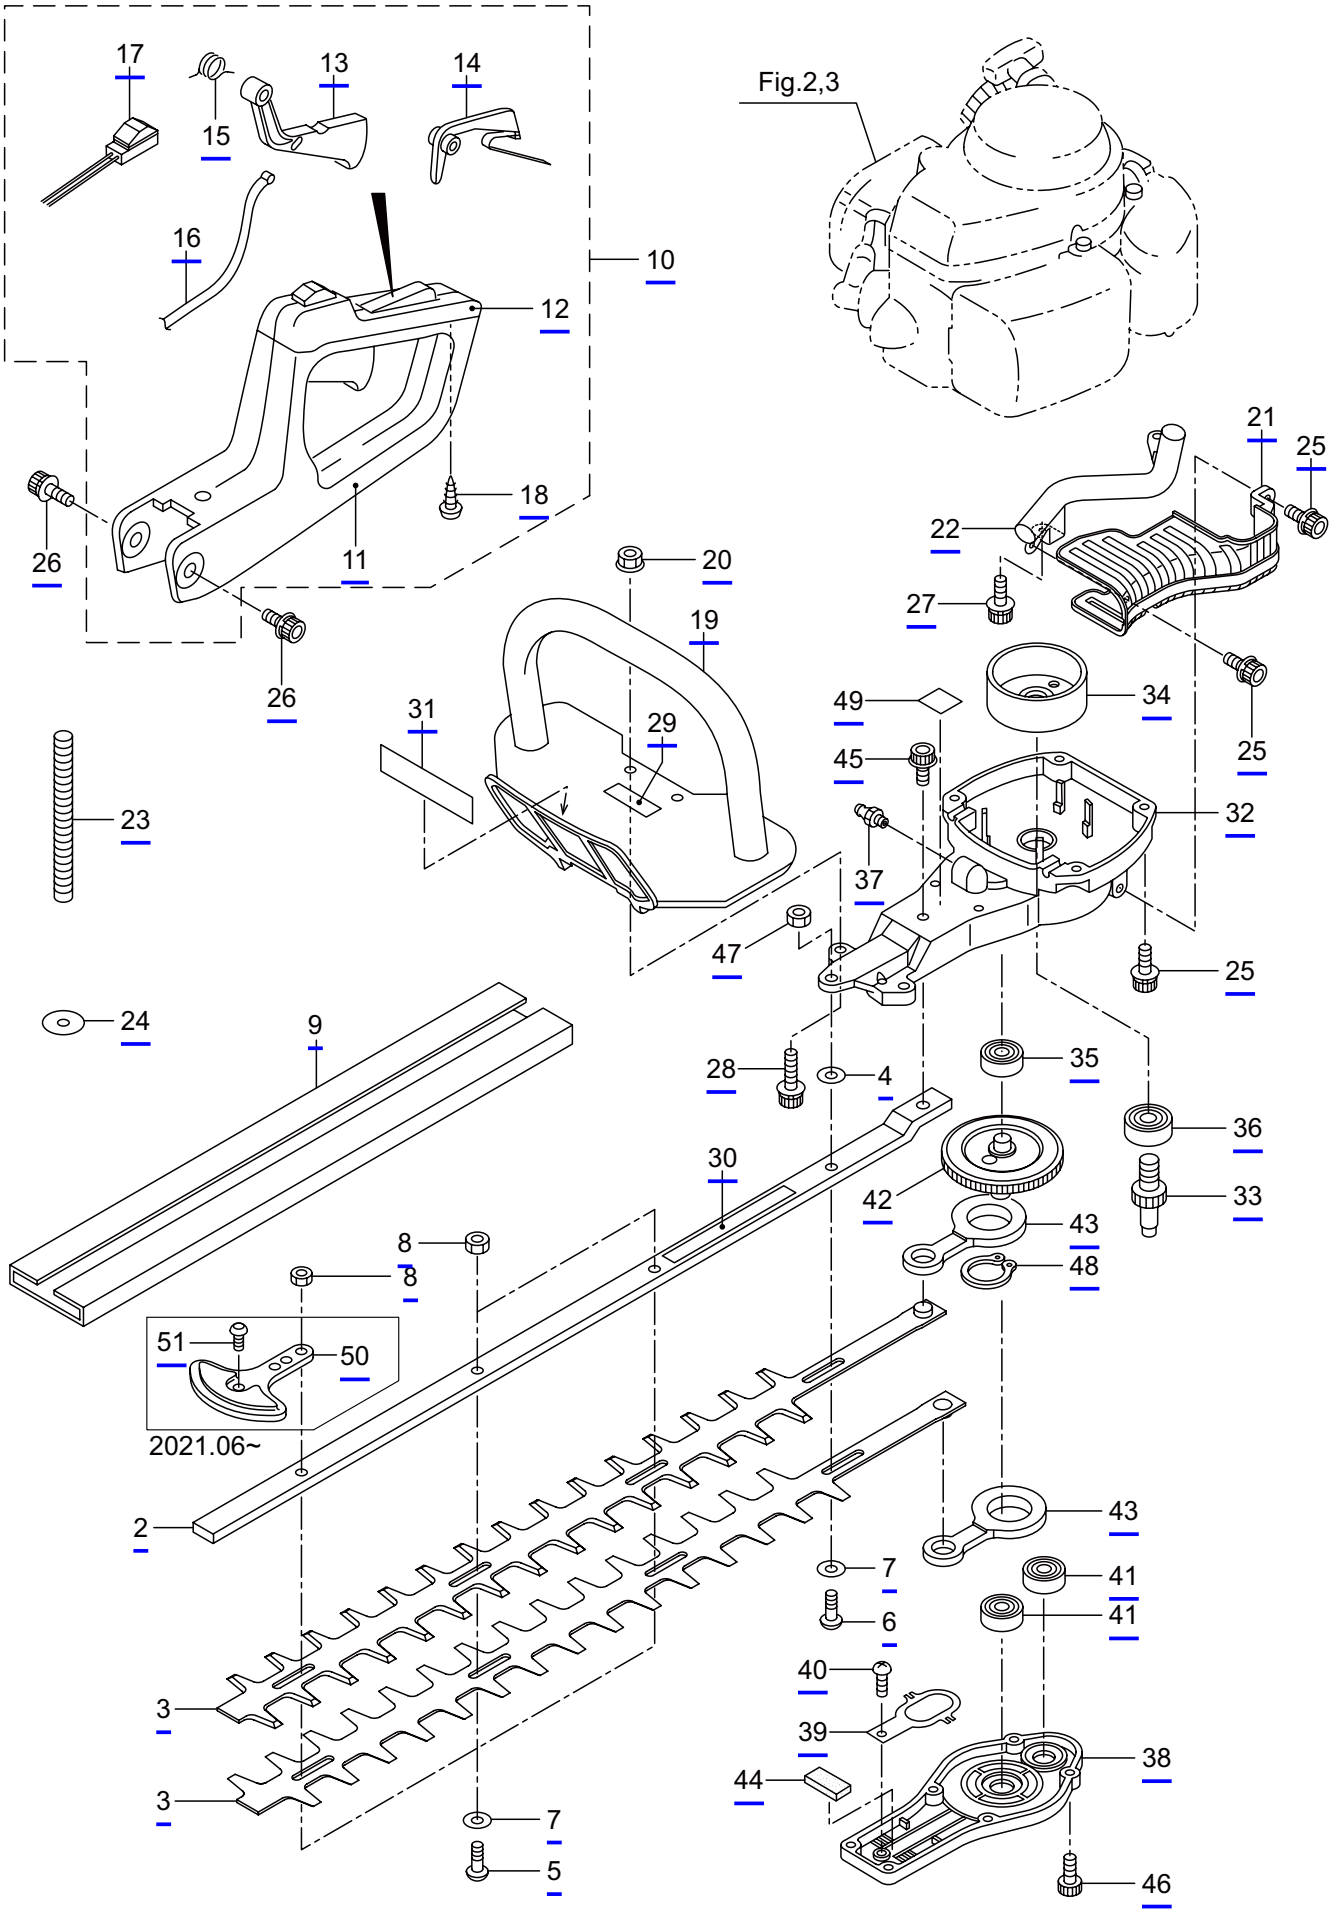

2

3

4

5

6

BH24G

1. MAIN BOY

Ref. No.	Part No.	Part Name	Q'ty	Remarks
1-1	362410	BH24G	1	
1-2	271226	Guide Plate	1	
1-3	270682	Blade	2	
1-4	271296	Washer	1	
1-5	991914	Screw	3	
1-6	271229	Screw	1	
1-7	991913	Washer	4	
1-8	991941	U-Nut	3	M6
1-9	217677	Cover of Blade	1	
1-10	277397	Rear Handle Ass'y	1	Incl.11-18
1-11	277405	Rear Handle	1	
1-12	277406	Upper Cover	1	
1-13	277407	Throttle Lever	1	
1-14	277408	Stop Lever	1	
1-15	277409	Spring	1	
1-16	277410	Cable Comp	1	
1-17	277411	Switch	1	
1-18	277412	Screw	1	
1-19	270241	Front Handle	1	
1-20	991941	U-Nut	2	M6
1-21	277398	Tail Pipe Cover	1	
1-22	277399	Tail Pipe Comp	1	
1-23	271221	Tube	1	
1-24	270843	Washer	1	25x6xt1.6
1-25	271908	Screw	6	
1-26	271909	Screw	2	
1-27	271911	Screw	1	
1-28	277400	Screw	2	
1-29	223925	Label	1	Grease up
1-30	591450	Label	1	
1-31	591449	Label	1	
1-32	277403	Upper Case	1	
1-33	277404	Pinion	1	
1-34	270021	Drum	1	
1-35	270423	Bearing	1	
1-36	580767	Bearing	1	#6001 2RS
1-37	991937	Grease Nipple	1	M6
1-38	271223	Lower Case	1	
1-39	271224	Plate	1	
1-40	248977	Screw	1	
1-41	270423	Bearing	2	
1-42	277402	Crank Comp	1	
1-43	271225	Rod Ass'y	1	
1-44	271227	Felt	1	
1-45	271895	Screw	1	

BH24G
2. ENGINE

Ref. No.	Part No.	Part Name	Q'ty	Remarks
2-46	283178	Plug Boot	1	
2-47	283271	Cap	1	
2-48	289486	Insulator	1	
2-49	261076	Woodruff Key	1	3x10
2-50	261417	Nut,Rotor	1	M8
2-51	280381	Spacer	2	
2-52	261256	Cap Screw	2	M4x25
2-53	285982	Spark Plug	1	NGK BPM8Y
2-54	261772	Lead	1	
2-55	283140	Grommet	1	
2-56	283171	Recoil Starter Ass'y	1	Incl.57-71
2-57	283172	Starter Ass'y	1	Incl.58-66
2-58	286363	Reel	1	
2-59	286364	Cam Plate	1	
2-60	283290	Spring	1	
2-61	280931	Spiral Spring	1	
2-62	267213	Screw	1	
2-63	283291	Rope Ass'y	1	Incl.64-66
2-64	283292	Starter Rope	1	
2-65	261725	Starter Grip	1	
2-66	283293	Rope Stopper	1	
2-67	283173	Starter Pulley Ass'y	1	Incl.68-71
2-68	283294	Starter Pulley	1	
2-69	280936	Ratchet	2	
2-70	283295	Spring	2	
2-71	020299	E-Ring	2	#4