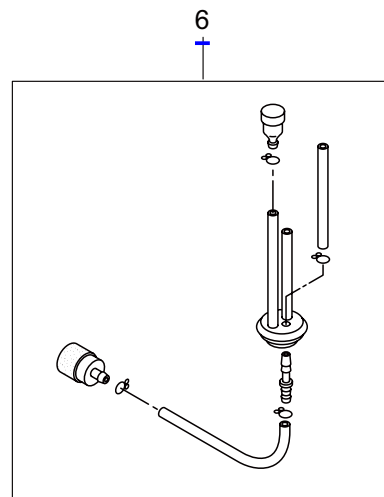

2

3

4

5

6

BH24G

1. MAIN BOY

Ref. No.	Part No.	Part Name	Q'ty	Remarks
1-1	362410	BH24G	1	
1-2	271226	Guide Plate	1	
1-3	270682	Blade	2	
1-4	271296	Washer	1	
1-5	991914	Screw	3	
1-6	271229	Screw	1	
1-7	991913	Washer	4	
1-8	991941	U-Nut	3	M6
1-9	217677	Cover of Blade	1	
1-10	277397	Rear Handle Ass'y	1	Incl.11-18
1-11	277405	Rear Handle	1	
1-12	277406	Upper Cover	1	
1-13	277407	Throttle Lever	1	
1-14	277408	Stop Lever	1	
1-15	277409	Spring	1	
1-16	277410	Cable Comp	1	
1-17	277411	Switch	1	
1-18	277412	Screw	1	
1-19	270241	Front Handle	1	
1-20	991941	U-Nut	2	M6
1-21	277398	Tail Pipe Cover	1	
1-22	277399	Tail Pipe Comp	1	
1-23	271221	Tube	1	
1-24	270843	Washer	1	25x6xt1.6
1-25	271908	Screw	6	
1-26	271909	Screw	2	
1-27	271911	Screw	1	
1-28	277400	Screw	2	
1-29	223925	Label	1	Grease up
1-30	591450	Label	1	
1-31	591449	Label	1	
1-32	277403	Upper Case	1	
1-33	277404	Pinion	1	
1-34	270021	Drum	1	
1-35	270423	Bearing	1	
1-36	580767	Bearing	1	#6001 2RS
1-37	991937	Grease Nipple	1	M6
1-38	271223	Lower Case	1	
1-39	271224	Plate	1	
1-40	248977	Screw	1	
1-41	270423	Bearing	2	
1-42	277402	Crank Comp	1	
1-43	271225	Rod Ass'y	1	
1-44	271227	Felt	1	
1-45	271895	Screw	1	

BH24G
2. ENGINE

Ref. No.	Part No.	Part Name	Q'ty	Remarks
2-46	283178	Plug Boot	1	
2-47	283271	Cap	1	
2-48	289486	Insulator	1	
2-49	261076	Woodruff Key	1	3x10
2-50	261417	Nut,Rotor	1	M8
2-51	280381	Spacer	2	
2-52	261256	Cap Screw	2	M4x25
2-53	285982	Spark Plug	1	NGK BPM8Y
2-54	261772	Lead	1	
2-55	283140	Grommet	1	
2-56	283171	Recoil Starter Ass'y	1	Incl.57-71
2-57	283172	Starter Ass'y	1	Incl.58-66
2-58	286363	Reel	1	
2-59	286364	Cam Plate	1	
2-60	283290	Spring	1	
2-61	280931	Spiral Spring	1	
2-62	267213	Screw	1	
2-63	283291	Rope Ass'y	1	Incl.64-66
2-64	283292	Starter Rope	1	
2-65	261725	Starter Grip	1	
2-66	283293	Rope Stopper	1	
2-67	283173	Starter Pulley Ass'y	1	Incl.68-71
2-68	283294	Starter Pulley	1	
2-69	280936	Ratchet	2	
2-70	283295	Spring	2	
2-71	020299	E-Ring	2	#4