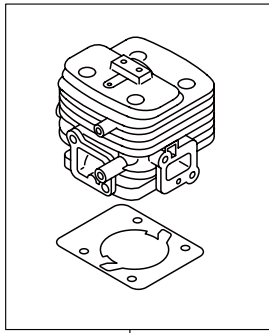

PARTS LIST

BH24G

CONTENTS

0A. PARTS KIT	1
1. MAIN BOY	3
2. ENGINE	7
3. CARBURETOR, FUEL TANK	11
4. ACCESSORIES	13

2023. 07.

P/N 524329-2

BH24G
0A. PARTS KIT

1

2

3

4

5

6

BH24G

1. MAIN BOY

Ref. No.	Part No.	Part Name	Q'ty	Remarks
1-1	362410	BH24G	1	
1-2	271226	Guide Plate	1	
1-3	270682	Blade	2	
1-4	271296	Washer	1	
1-5	991914	Screw	3	
1-6	271229	Screw	1	
1-7	991913	Washer	4	
1-8	991941	U-Nut	3	M6
1-9	217677	Cover of Blade	1	
1-10	277397	Rear Handle Ass'y	1	Incl.11-18
1-11	277405	Rear Handle	1	
1-12	277406	Upper Cover	1	
1-13	277407	Throttle Lever	1	
1-14	277408	Stop Lever	1	
1-15	277409	Spring	1	
1-16	277410	Cable Comp	1	
1-17	277411	Switch	1	
1-18	277412	Screw	1	
1-19	270241	Front Handle	1	
1-20	991941	U-Nut	2	M6
1-21	277398	Tail Pipe Cover	1	
1-22	277399	Tail Pipe Comp	1	
1-23	271221	Tube	1	
1-24	270843	Washer	1	25x6xt1.6
1-25	271908	Screw	6	
1-26	271909	Screw	2	
1-27	271911	Screw	1	
1-28	277400	Screw	2	
1-29	223925	Label	1	Grease up
1-30	591450	Label	1	
1-31	591449	Label	1	
1-32	277403	Upper Case	1	
1-33	277404	Pinion	1	
1-34	270021	Drum	1	
1-35	270423	Bearing	1	
1-36	580767	Bearing	1	#6001 2RS
1-37	991937	Grease Nipple	1	M6
1-38	271223	Lower Case	1	
1-39	271224	Plate	1	
1-40	248977	Screw	1	
1-41	270423	Bearing	2	
1-42	277402	Crank Comp	1	
1-43	271225	Rod Ass'y	1	
1-44	271227	Felt	1	
1-45	271895	Screw	1	