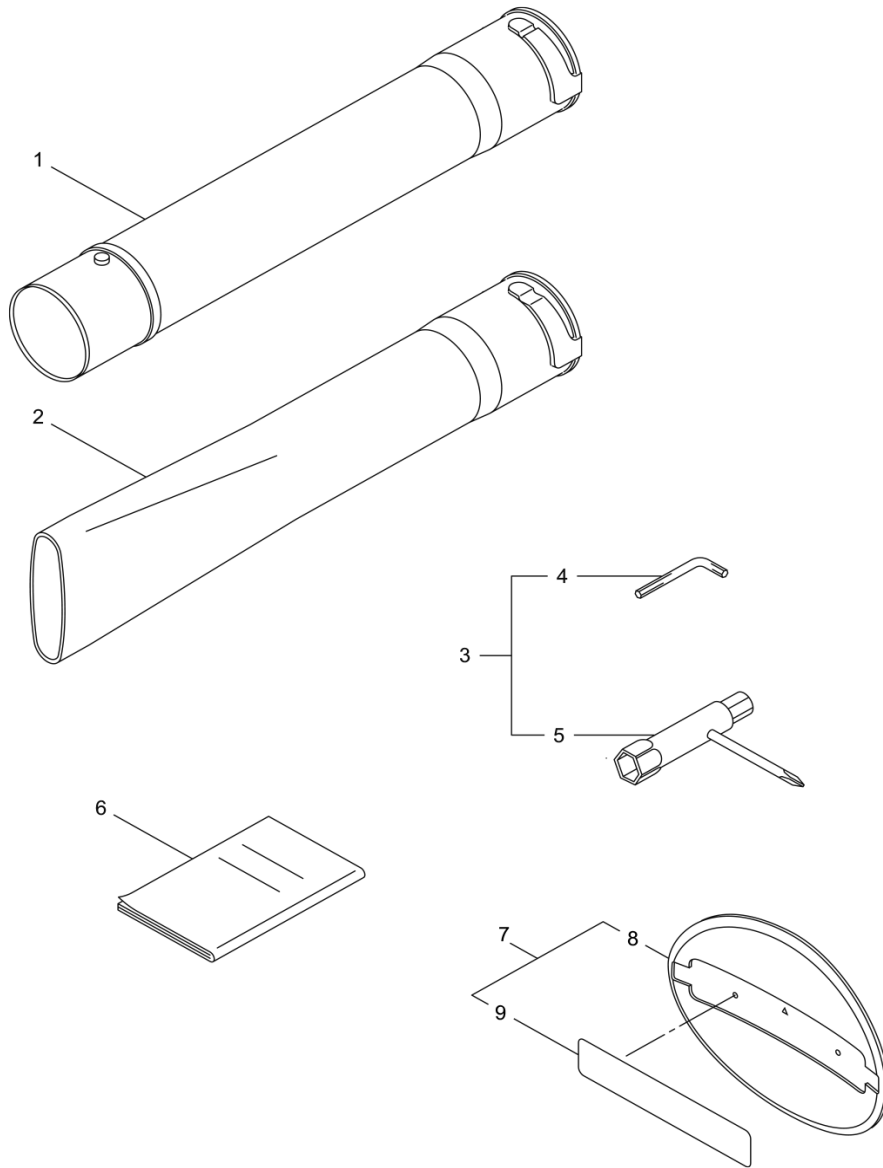

4. BL32-1
ACCESSORIES

Status	Position	Parts Number	Parts Name	Unit Quantity	Set Unit Quantity	Specification	Remarks	Maker code
				1