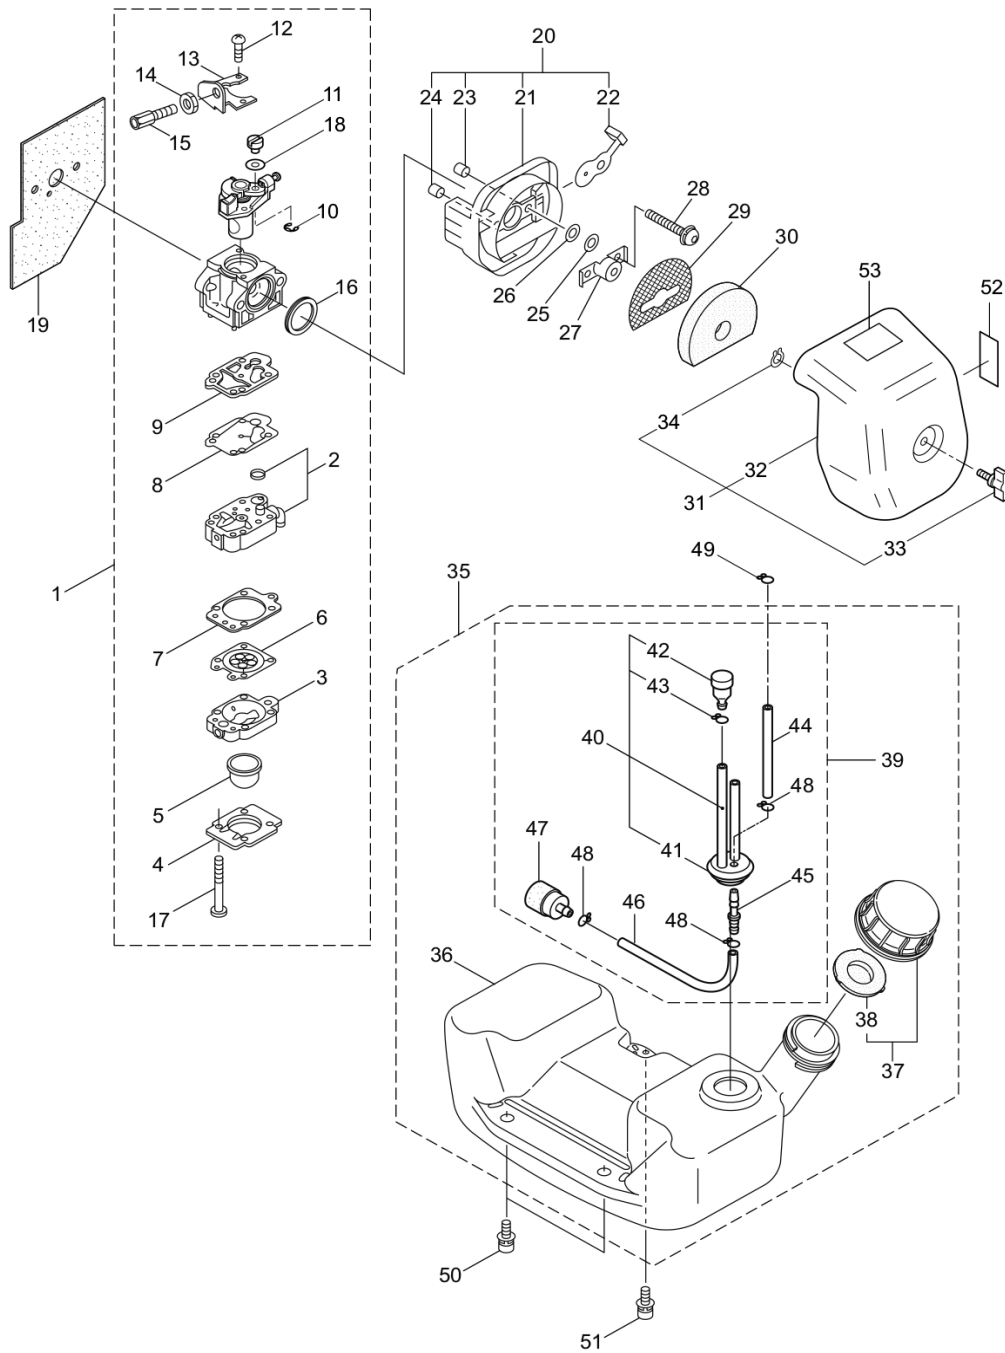

3. BL32-1 ENGINE (Carburetor, Fuel Tank)

Status	Position	Parts Number	Parts Name	Unit Quantity	Set Unit Quantity	Specification	Remarks	Maker code
	1	282528	CARBURETOR	1		WYK-242A	Incl.2-18 New gasket required	
	2	264155	CARBURETOR BODY	1		WB5-2582		
	3	262991	PURGE BODY	1		WB5-2557		
	4	262992	COVER	1		WB21-3147		
	5	261874	PRIMER	1		WB188-12		
	6	283905	DIAPHRAGM METERRING	1		WB95-614		
	7	262993	GASKET	1		WB92-359		
	8	262994	DIAPHRAGM	1		WB95-99		
	9	282576	GASKET	1		WB92-415		
	10	261876	RING	1		WB16-71		
	11	261658	SWIVEL	1		WB52-34		
	12	261875	SCREW	2		WB96-323		
	13	264677	BRACKET	1		WB167-143		
	14	261878	NUT	1	5	M6 3/4		
	15	261877	SCREW	1		WB96-412		
	16	261657	PACKING	1		WB16-171		
	17	262996	SCREW	4	5	WB96-425		
	18	264678	WASHER	1	5	WB136-221		
	19	282578	GASKET	1				
	20	268055	AIR FILTER HOUSING ASSY	1			Incl.21-24	
	21	268056	AIR FILTER CASE	1		チヨ-クタイ		
	22	268057	MACHINED DISC	1				
	23	268412	SLEEVE	1		5.2X7.1X6.4	5.5x7.1x6.6L	
	24	268157	SLEEVE	1		5.5X7.1X6	5.5x7.1x6L	
	25	263345	PACKING	1	5	7.2X11XT1.3	7.2x11xt1.3	
	26	263942	WASHER	1	5	7.2X12XT0.15	7.2x12xt0.15	
	27	263815	STAY	1				
	28	264016	CAP SCREW	2	5	M5X60	M5x60	
	29	265026	SCREEN	1				
	30	281861	CLEANER ELEMENT	1				
	31	268058	AIR FILTER COVER ASSY	1			Incl.32-34	
	32	268059	AIR FILTER COVER	1				
	33	281438	KNOB	1				
	34	261734	SNAP RING	1	5	3/8" 5	#5	
	35	289038	FUEL TANK ASSY	1		A46B95C154D52	Incl.36-48	
	36	283891	FUEL TANK	1		フ-ロワ-タンク		
	37	289043	FUEL TANK CAP ASSY	1			Incl.38	
	38	287058	PACKING	1				
	39	279550	FUEL PIPE ASSY	1			Incl.40-48	
	40	289036	FUEL PIPE ASSY	1			Incl.41-43	
	41	268065	GROMMET	1		37+		
	42	261590	BREATHER SUB ASSY	1				
	43	261117	CLIP	1				
	44	289028	PIPE A	1		3X5X53L	3x5x53L	
	45	288921	JOINT	1				
	46	289033	PIPE	1		3X5X100L	3x5x100L	
	47	286749	FILTER ASSY	1		WB125-527		
	48	261117	CLIP	3				
	49	261117	CLIP	1				
	50	268940	SCREW	2		M5X18WSW-12	M5x18	
	51	281715	SCREW	1		M5X20WSW-12+オ	M5x20	
	52	261352	MARK--LABEL	1		チヨ-ク	Choke	
	53	285188	LABEL	1		CAスバ-クアレスタケイ コク