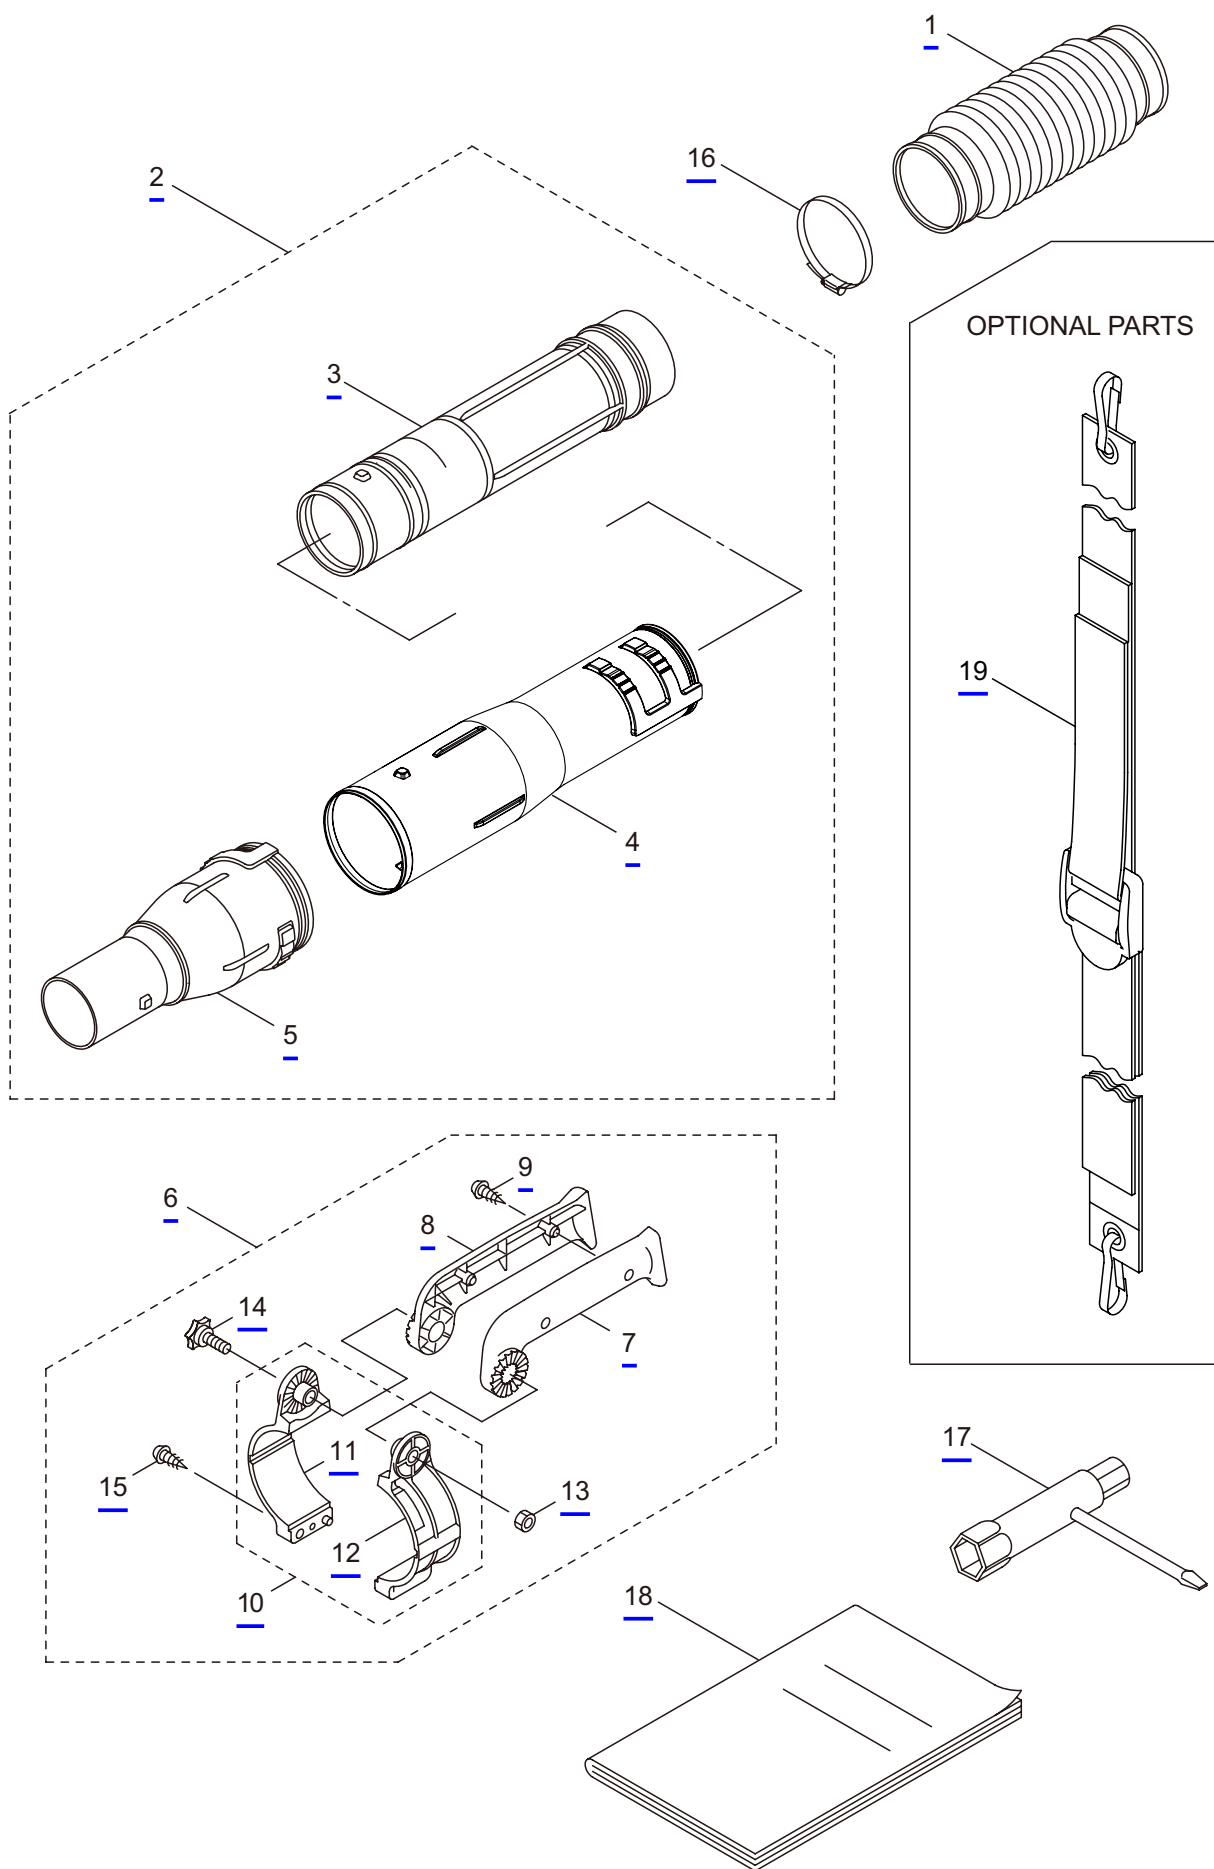

4. BL9000-GT-HA
ACCESSORIES, OPTIONAL PARTS

Ref. No.	Part No.	Part Name	Q'ty	Remarks
4-1	275906	Flexible Pipe	1	
4-2	661902	Pipe Ass'y	1	Incl.3-5
4-3	661873	Swivel Pipe	1	
4-4	661563	Straight Blow Pipe	1	
4-5	275916	Blow Pipe	1	
4-6	275973	Grip Ass'y	1	Incl.7-15
4-7	275974	Grip (A)	1	
4-8	275976	Grip (B)	1	
4-9	235679	Screw	2	
4-10	275891	Band Ass'y	1	Incl.11,12
4-11	275892	Band (A)	1	
4-12	275894	Band (B)	1	
4-13	127298	Nut	1	M6
4-14	276459	Knob Bolt	1	M6x40
4-15	131523	Tapping Screw	1	M5x20
4-16	130208	Clamp Ass'y	2	#105
4-17	288652	Combi <u>Box</u> Spanner	1	13x19 L=190
4-18	661906	Instruction Manual	1	BL9000-GT
4-19	125439	Hip Belt Ass'y	1