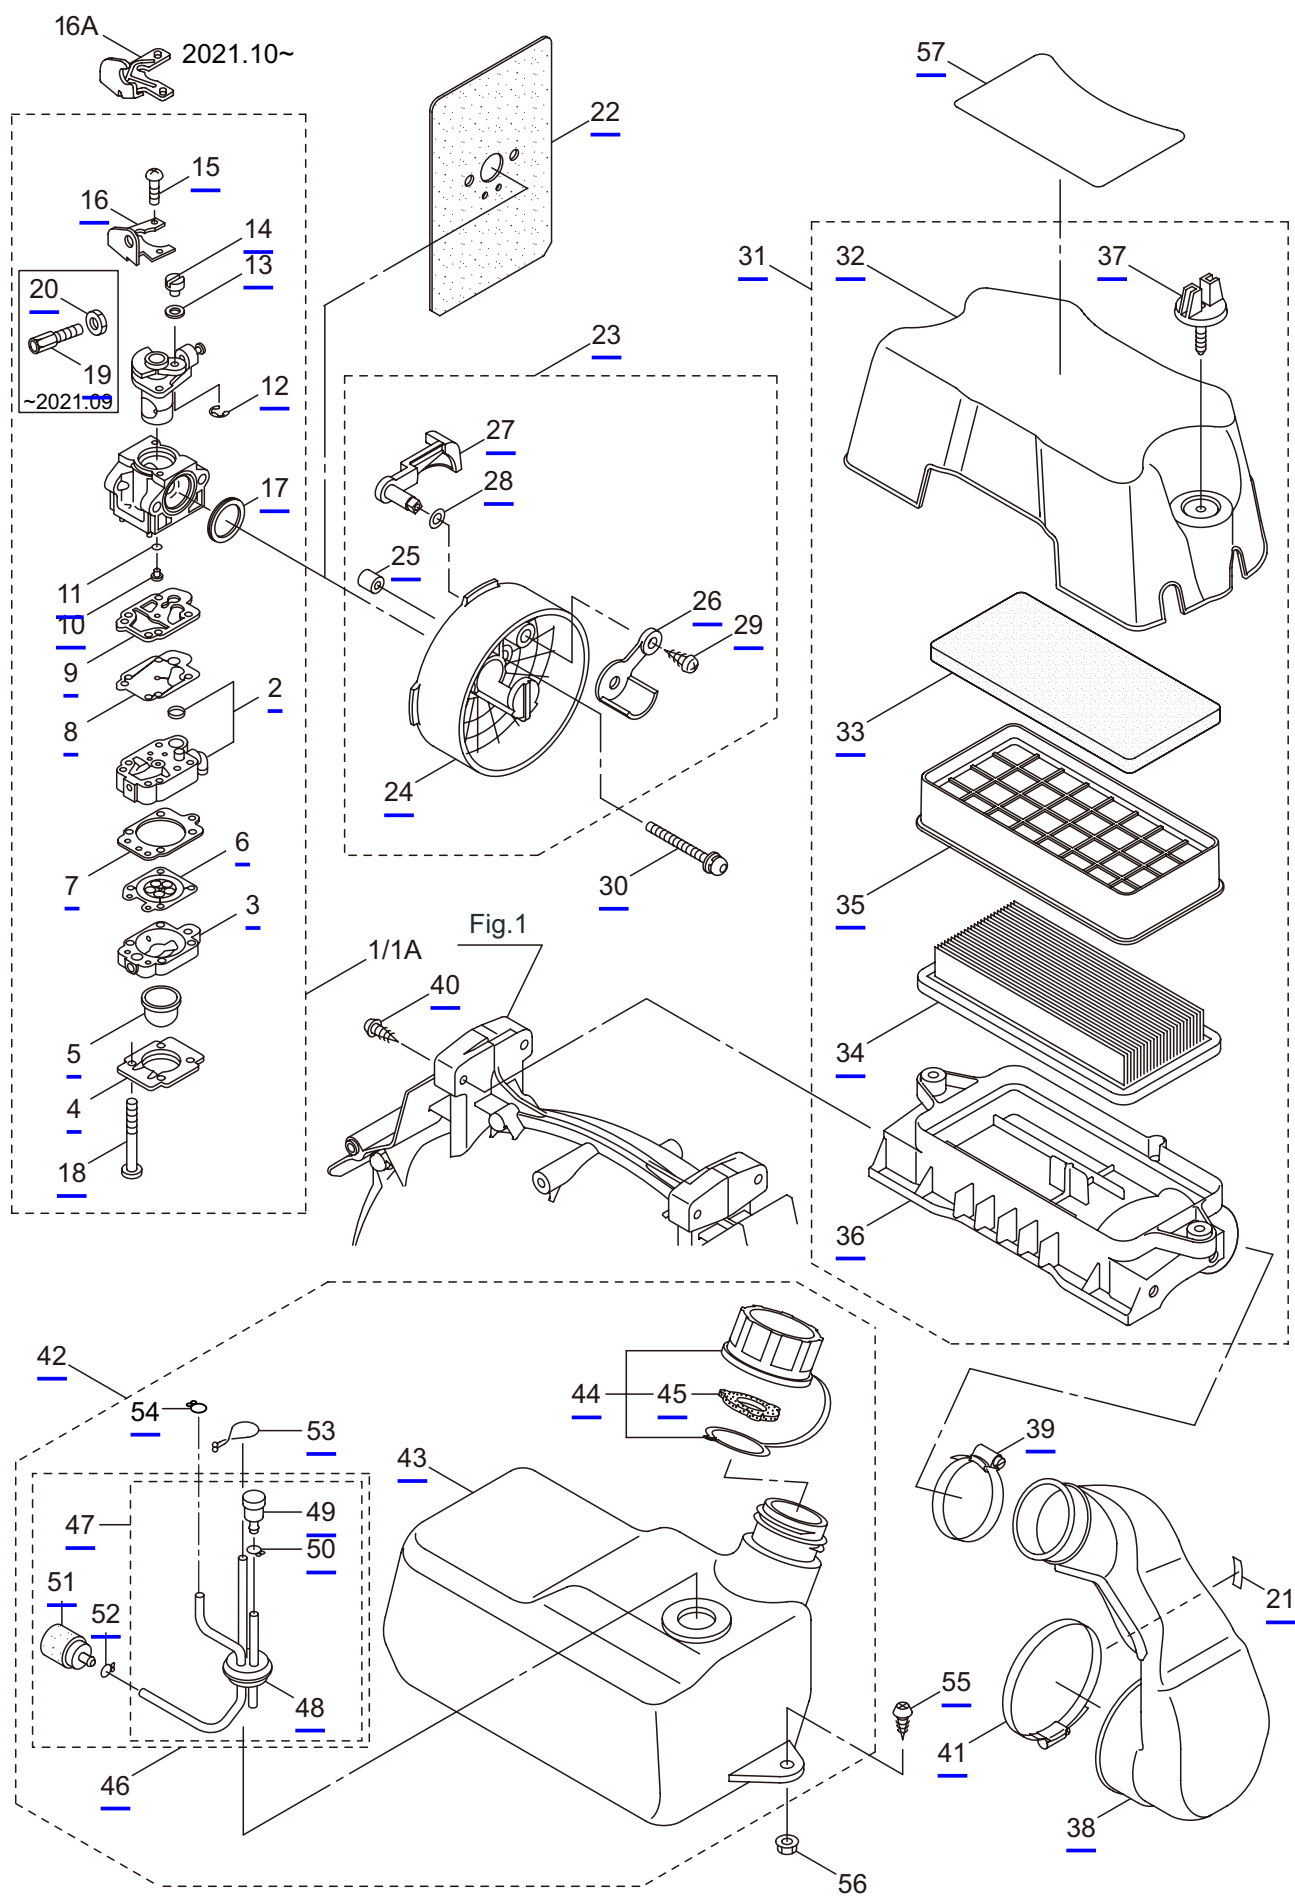

3. BL9000-GT-HA ENGINE (CARBURETOR, FUEL TANK)

Ref. No.	Part No.	Part Name	Q'ty	Remarks
3-1	276045	Carburetor Ass'y	1	Incl.2-20 -2021.09
3-1A	248521	Carburetor Ass'y	1	Incl.2-18 2021.10-
3-2	263739	Pump Body	1	
3-3	262991	Purge Body	1	
3-4	262992	Cover Plate	1	
3-5	261874	Primer Bulb	1	
3-6	283905	Diaphragm, Meterring	1	
3-7	262995	Gasket	1	
3-8	262994	Diaphragm,Fuel Pump	1	
3-9	282576	Gasket	1	
3-10	286900	Jet	1	
3-11	261871	O-Ring	1	
3-12	261876	E-Ring	1	
3-13	264678	Washer	1	
3-14	261658	Swivel	1	
3-15	261875	Screw	1	
3-16	264677	Bracket	1	
3-16A	248327	Bracket	1	2021.10-
3-17	261657	Packing	1	
3-18	262996	Screw	4	
3-19	261877	Adapter	1	-2021.09
3-20	261878	Nut	1	-2021.09
3-21	277762	Label	1	
3-22	276134	Gasket	1	
3-23	276150	Case Ass'y	1	Incl.24-29
3-24	276151	Case Body	1	
3-25	277830	Sleeve	2	
3-26	276152	Valve	1	
3-27	276153	Lever	1	
3-28	284816	Washer	1	6.4x11x0.15
3-29	269032	Screw	1	
3-30	274106	Cap Screw	2	M5x55
3-31	276463	Air Cleaner <u>Box</u> Ass'y	1	Incl.32-37
3-32	276155	Air Cleaner <u>Box</u> Cover	1	
3-33	276143	Element	1	
3-34	276139	Air Cleaner	1	
3-35	276157	Air Cleaner Case	1	
3-36	276159	Air Cleaner <u>Box</u> Ass'y	1	
3-37	276999	Knob Bolt	2	
3-38	276161	Intake Pipe	1	
3-39	277547	Clump Ass'y	1	#55
3-40	086071	Tapping Screw	4	M6x16
3-41	661260	Clump Ass'y	1	#90
3-42	275902	Tank Ass'y	1	Incl.43-54
3-43	278428	Fuel Tank	1