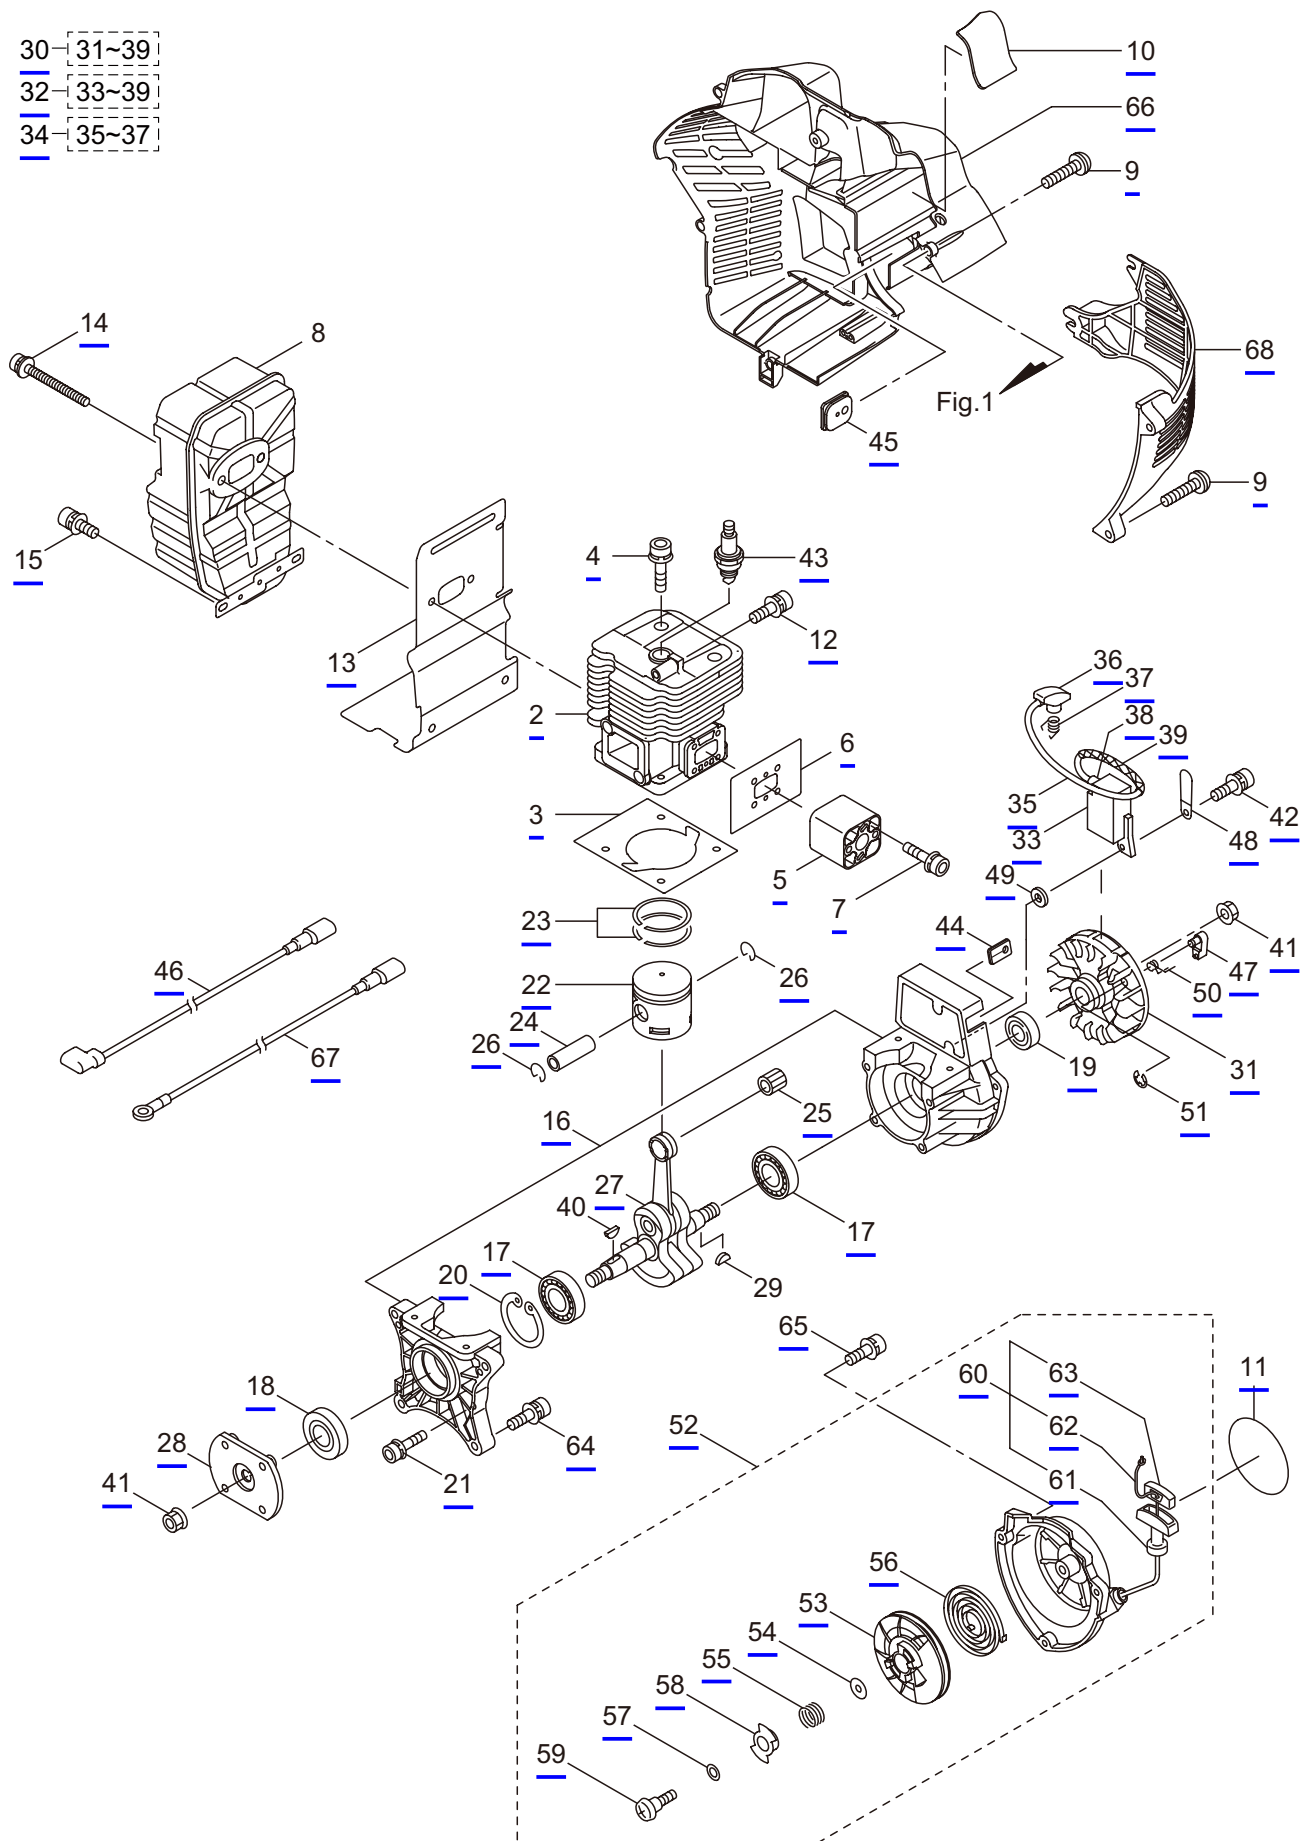

2. BL9000-GT-HA ENGINE (CYLINDER, CRANKCASE)

- 30-31~39
- 32-33~39
- 34-35~37

Ref. No.	Part No.	Part Name	Q'ty	Remarks
2-46	279193	Lead	1	
2-47	276133	Ratchet	2	
2-48	277770	Clamp	1	
2-49	289481	Spacer	2	
2-50	262637	Return Spring	2	
2-51	262638	E-Ring	2	
2-52	276131	Starter Ass'y	1	Incl.53-63
2-53	276035	Reel	1	
2-54	276036	Washer	1	
2-55	276037	Spring	1	
2-56	276038	Spiral Spring	1	
2-57	276039	Washer	1	
2-58	276040	Plate	1	
2-59	276041	Screw	1	
2-60	276042	Rope Ass'y	1	Incl.61-63
2-61	276043	Starter Rope	1	
2-62	262633	Starter Grip	1	
2-63	262981	Cap	1	
2-64	275877	Cap Screw	4	M6X25
2-65	267290	Cap Screw	3	M5x20
2-66	276163	Top Cover	1	
2-67	279194	Lead	1	
2-68	661908	Cover	1	