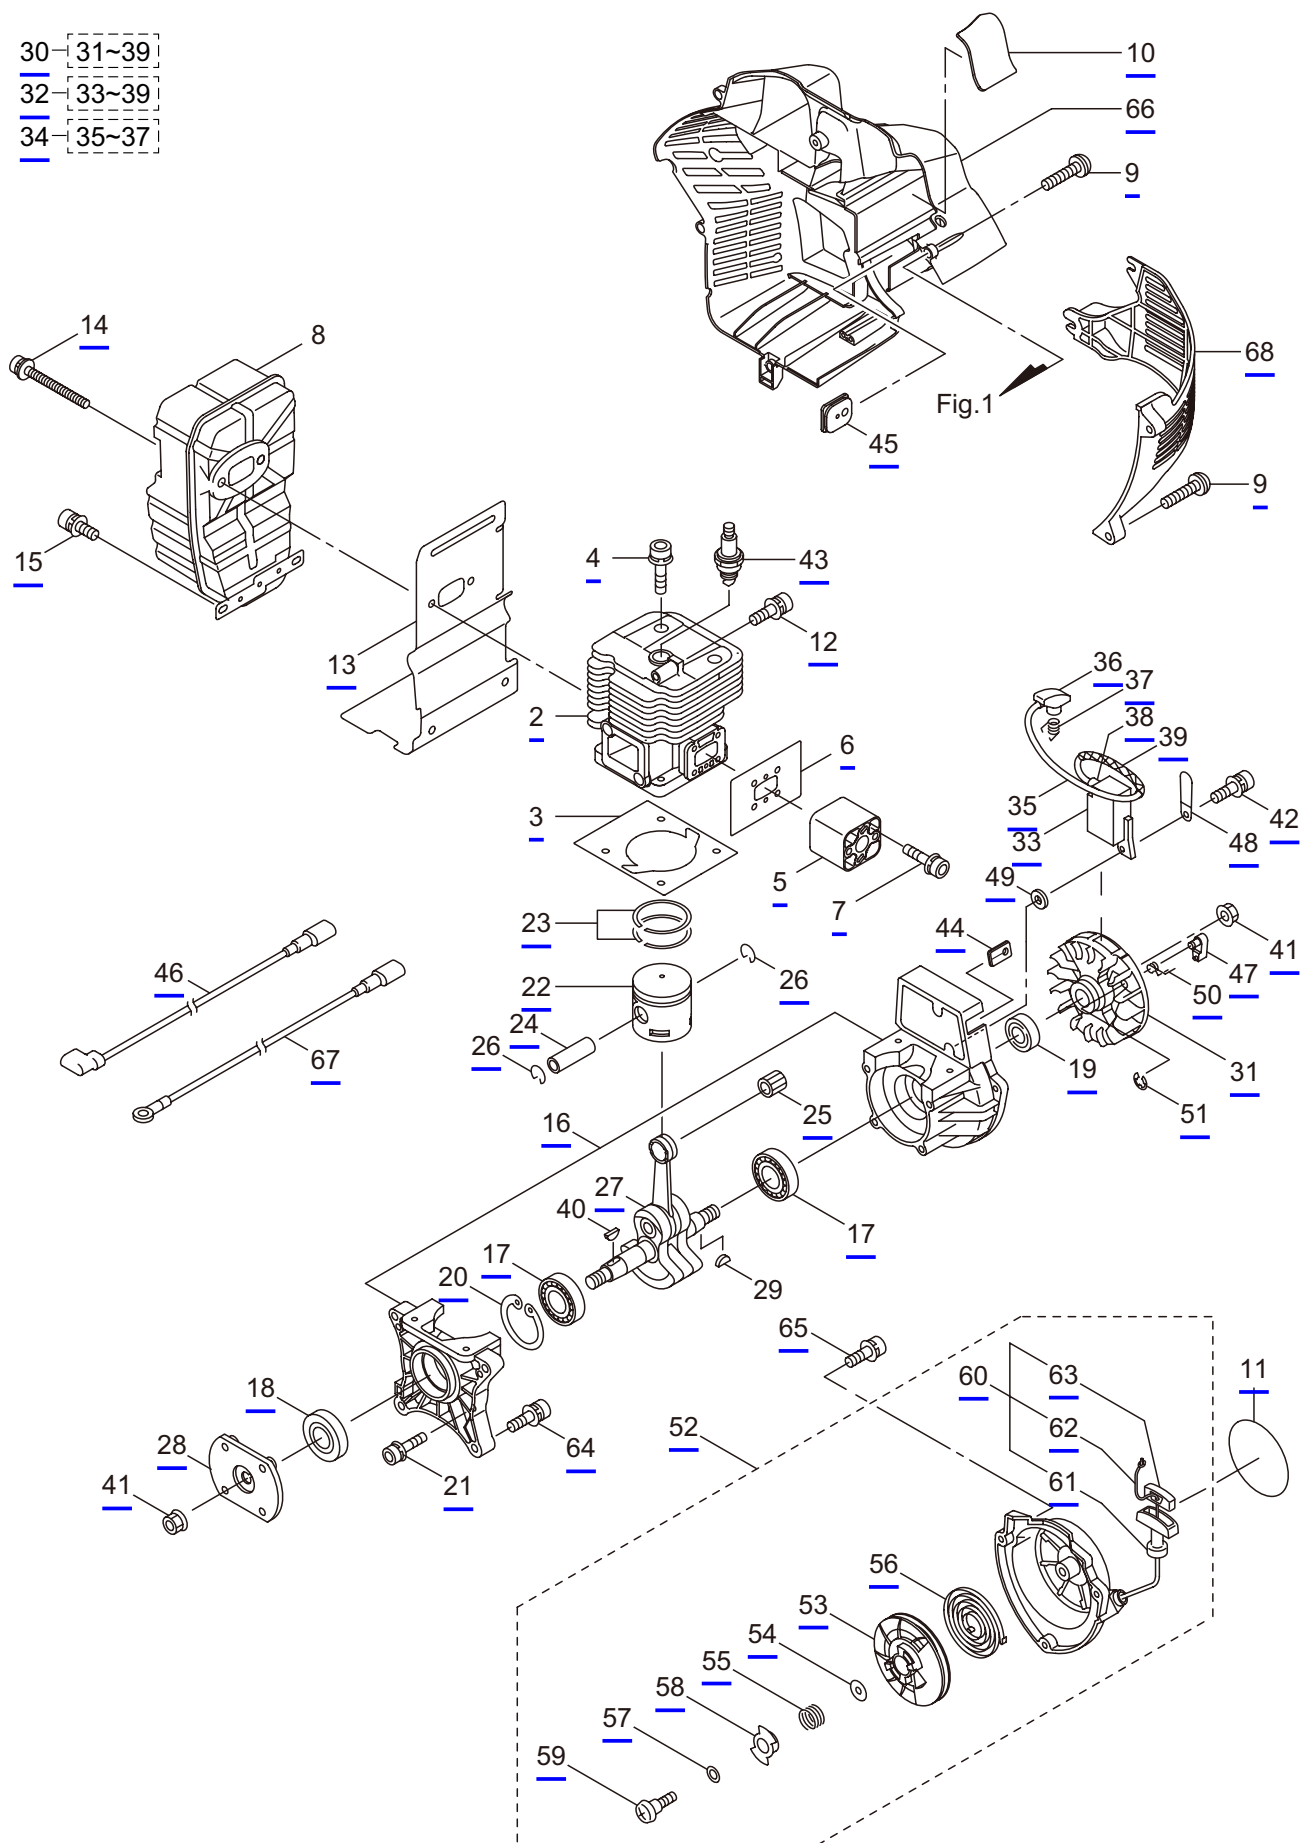

2. BL9000-GT-HA ENGINE (CYLINDER, CRANKCASE)

- 30-31~39
- 32-33~39
- 34-35~37

Ref. No.	Part No.	Part Name	Q'ty	Remarks
2-1	276019	Engine	1	CE800/01
2-2	275765	Cylinder Comp	1	
2-3	275760	Gasket	1	
2-4	261246	Cap Screw	4	M5x25
2-5	276109	Insulator	1	
2-6	276110	Gasket	1	
2-7	277832	Cap Screw	4	M5x30
2-8	275758	Muffler Ass'y	1	
2-9	131523	Tapping Screw	7	M5x20
2-10	277462	Grommet	1	
2-11	275979	Label	1	
2-12	264223	Cap Screw	1	M5x40
2-13	276111	Gasket	1	
2-14	276154	Cap Screw	2	M6x70
2-15	261607	Cap Screw	2	M5x16
2-16	276112	Crankcase	1	
2-17	276117	Bearing	2	
2-18	276118	Oil Seal	1	
2-19	262565	Oil Seal	1	ISCD15257
2-20	276119	Snap Ring	1	
2-21	234636	Cap Screw	4	M5x35
2-22	277475	Piston	1	
2-23	275757	Piston Ring	2	
2-24	278019	Piston Pin	1	
2-25	278471	Bearing,Needle	1	KBK12x15x14.3x5
2-26	276122	Cir Crip	2	
2-27	276123	Shaft Comp	1	
2-28	276129	Adapter	1	
2-29	261076	Woodruff Key	1	3x10
2-30	279231	Magneto Ass'y	1	Incl.31-39
2-31	279232	Rotor	1	
2-32	279233	Ignition Coil Ass'y	1	Incl.33-39
2-33	286095	Ignition Coil	1	
2-34	276466	Spark Plug Wire Ass'y	1	Incl.35-37
2-35	276467	Spark Plug Wire	1	
2-36	282292	Plug Boot	1	
2-37	261075	Connector	1	
2-38	261072	Cap	1	
2-39	276468	Tube	1	
2-40	261076	Woodruff Key	1	3x10
2-41	276302	Nut	2	
2-42	281211	Cap Screw	2	M4x20
2-43	285982	Spark Plug	1	NGK BPM8Y
2-44	279721	Grommet	1	
2-45	285807	Grommet	1