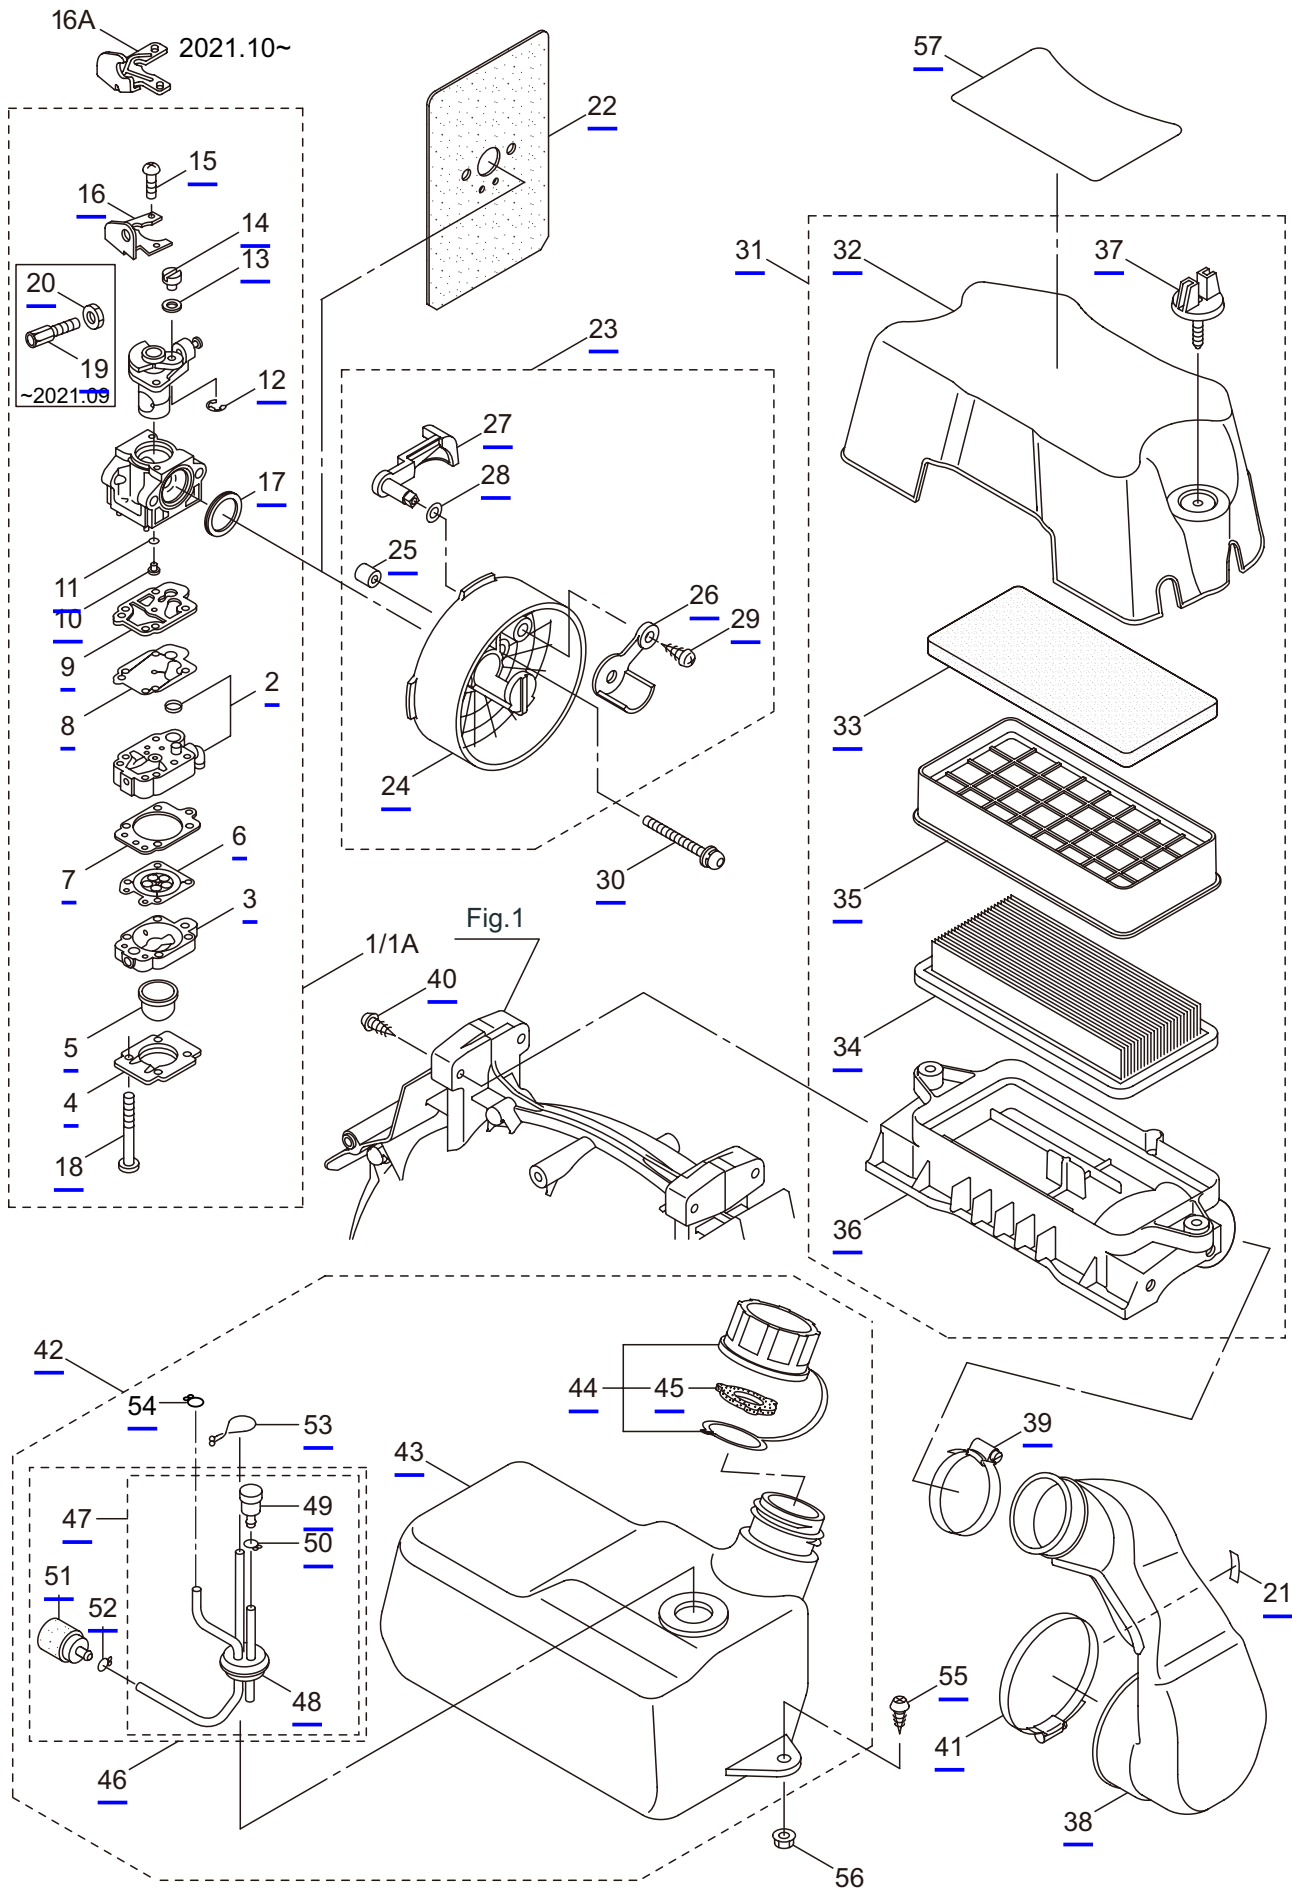

3. BL9000-GT-HA
ENGINE (CARBURETOR, FUEL TANK)

Ref. No.	Part No.	Part Name	Q'ty	Remarks
3-44	131319	Tank Cap Ass'y	1	Incl.45
3-45	287058	Gasket	1	
3-46	276092	Fuel Pipe Pick-up Ass'y	1	Incl.47-52
3-47	276355	Fuel Pipe Ass'y	1	Incl.48-50
3-48	268065	Grommet	1	
3-49	261590	Breather	1	
3-50	261117	Clip	1	
3-51	267328	Fuel Filter Ass'y	1	
3-52	261117	Clip	1	
3-53	131328	Clamp	1	
3-54	261117	Clip	1	
3-55	127221	Screw	2	M6x16
3-56	125277	Nut	2	
3-57	662033	Label	1	BL9000HA