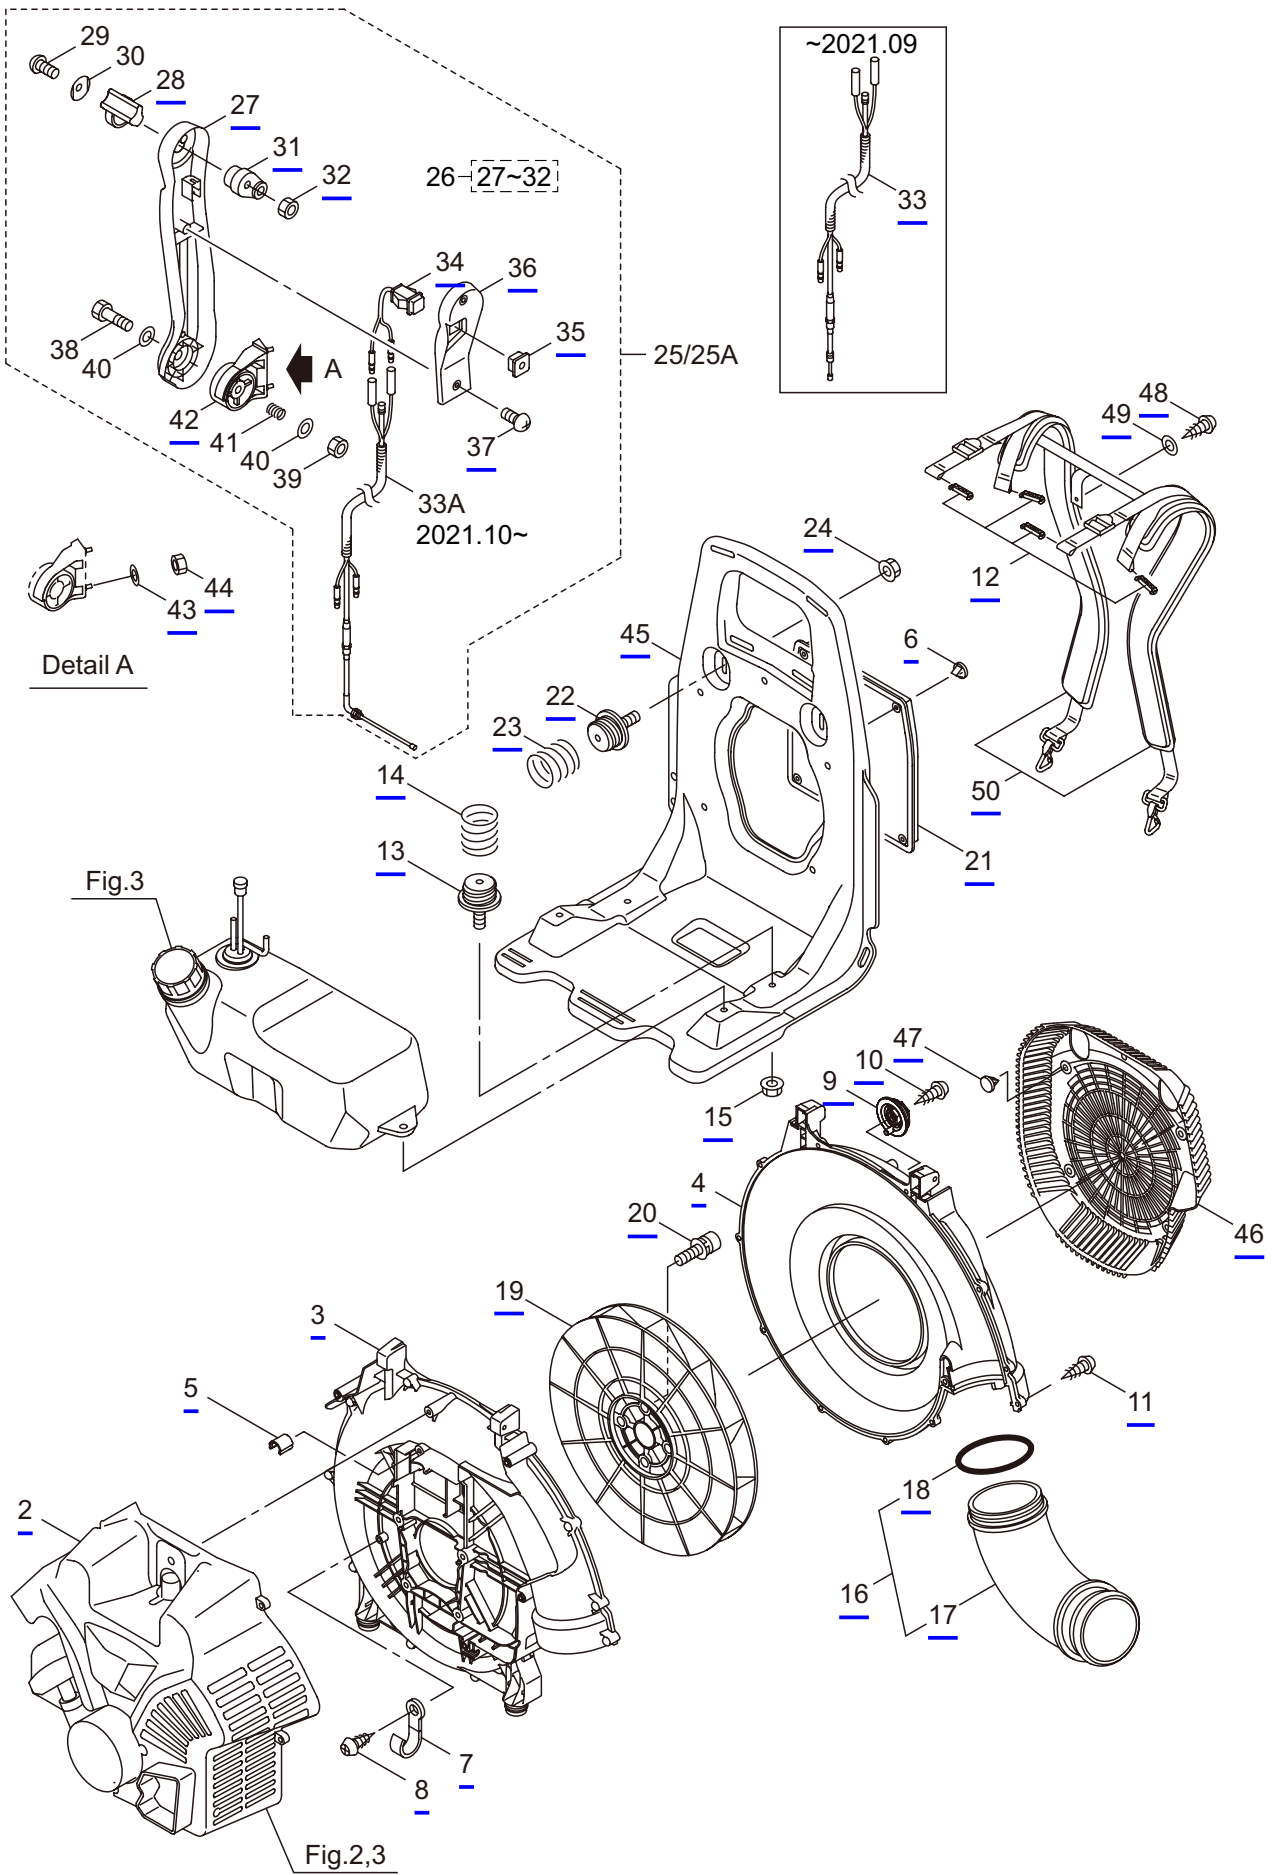

PARTS LIST

BL9000-GT-HA

CONTENTS

1. FRAME & BLOWER	1 ~ 4
2. ENGINE (CYLINDER, CRANKCASE)	5 ~ 8
3. ENGINE (CARBURETOR, FUEL TANK).....	9 ~ 12
4. ACCESSORIES, OPTIONAL PARTS	13 ~ 14

2022. 08.

P/N 524905-2

1. BL9000-GT-HA
FRAME & BLOWER

Ref. No.	Part No.	Part Name	Q'ty	Remarks
1-1	395881	BL9000-GT-HA	1	
1-2	276019	Engine	1	CE800/01
1-3	275864	Fan Case (E)	1	
1-4	275868	Fan Case (S)	1	
1-5	276361	Collar	1	
1-6	100749	Fastener	4	#7
1-7	109051	Clamp	1	
1-8	082697	Tapping Screw	1	M5x10
1-9	275966	Plug B	2	
1-10	131523	Tapping Screw	2	M5x20
1-11	130420	Tapping Screw	12	M5x25
1-12	660404	Rod	4	
1-13	275965	Plug A Comp	2	
1-14	275967	Spring	2	2.9-50L
1-15	127228	Nut	2	M6
1-16	661894	Elbow Pipe Ass'y	1	Incl.17,18
1-17	661895	Elbow Pipe	1	
1-18	275873	O-Ring	1	V95
1-19	275874	Fan	1	
1-20	275877	Cap Screw	4	M6X25
1-21	276460	Cushion Pad	1	
1-22	275965	Plug A Comp	2	
1-23	275967	Spring	2	2.9-50L
1-24	127228	Nut	2	M6
1-25	275969	Throttle Ass'y	1	Incl.26-42 -2021.09
1-25A	663975	Throttle Ass'y	1	Incl.26-42 2021.10-
1-26	275970	Arm Ass'y	1	Incl.27-32
1-27	277464	Arm	1	
1-28	272721	Lever	1	
1-29	273211	Screw	1	5x18
1-30	272724	Spring Washer	1	
1-31	277466	Link	1	
1-32	230662	Nut	1	M5
1-33	277470	Throttle Wire Ass'y	1	-2021.09
1-33A	663680	Throttle Wire Ass'y	1	2021.10-
1-34	275890	Stop Switch	1	
1-35	222138	Cover, Switch	1	
1-36	277468	Arm Cover	1	
1-37	235679	Screw	2	
1-38	089976	Bolt	1	M8x45
1-39	107581	Nylon Nut	1	M8
1-40	550131	Washer	2	M8
1-41	278237	Spring	1	1.8-35L
1-42	275971	Holder	1	
1-43	127210	Washer	2	5.3x16xt1.6