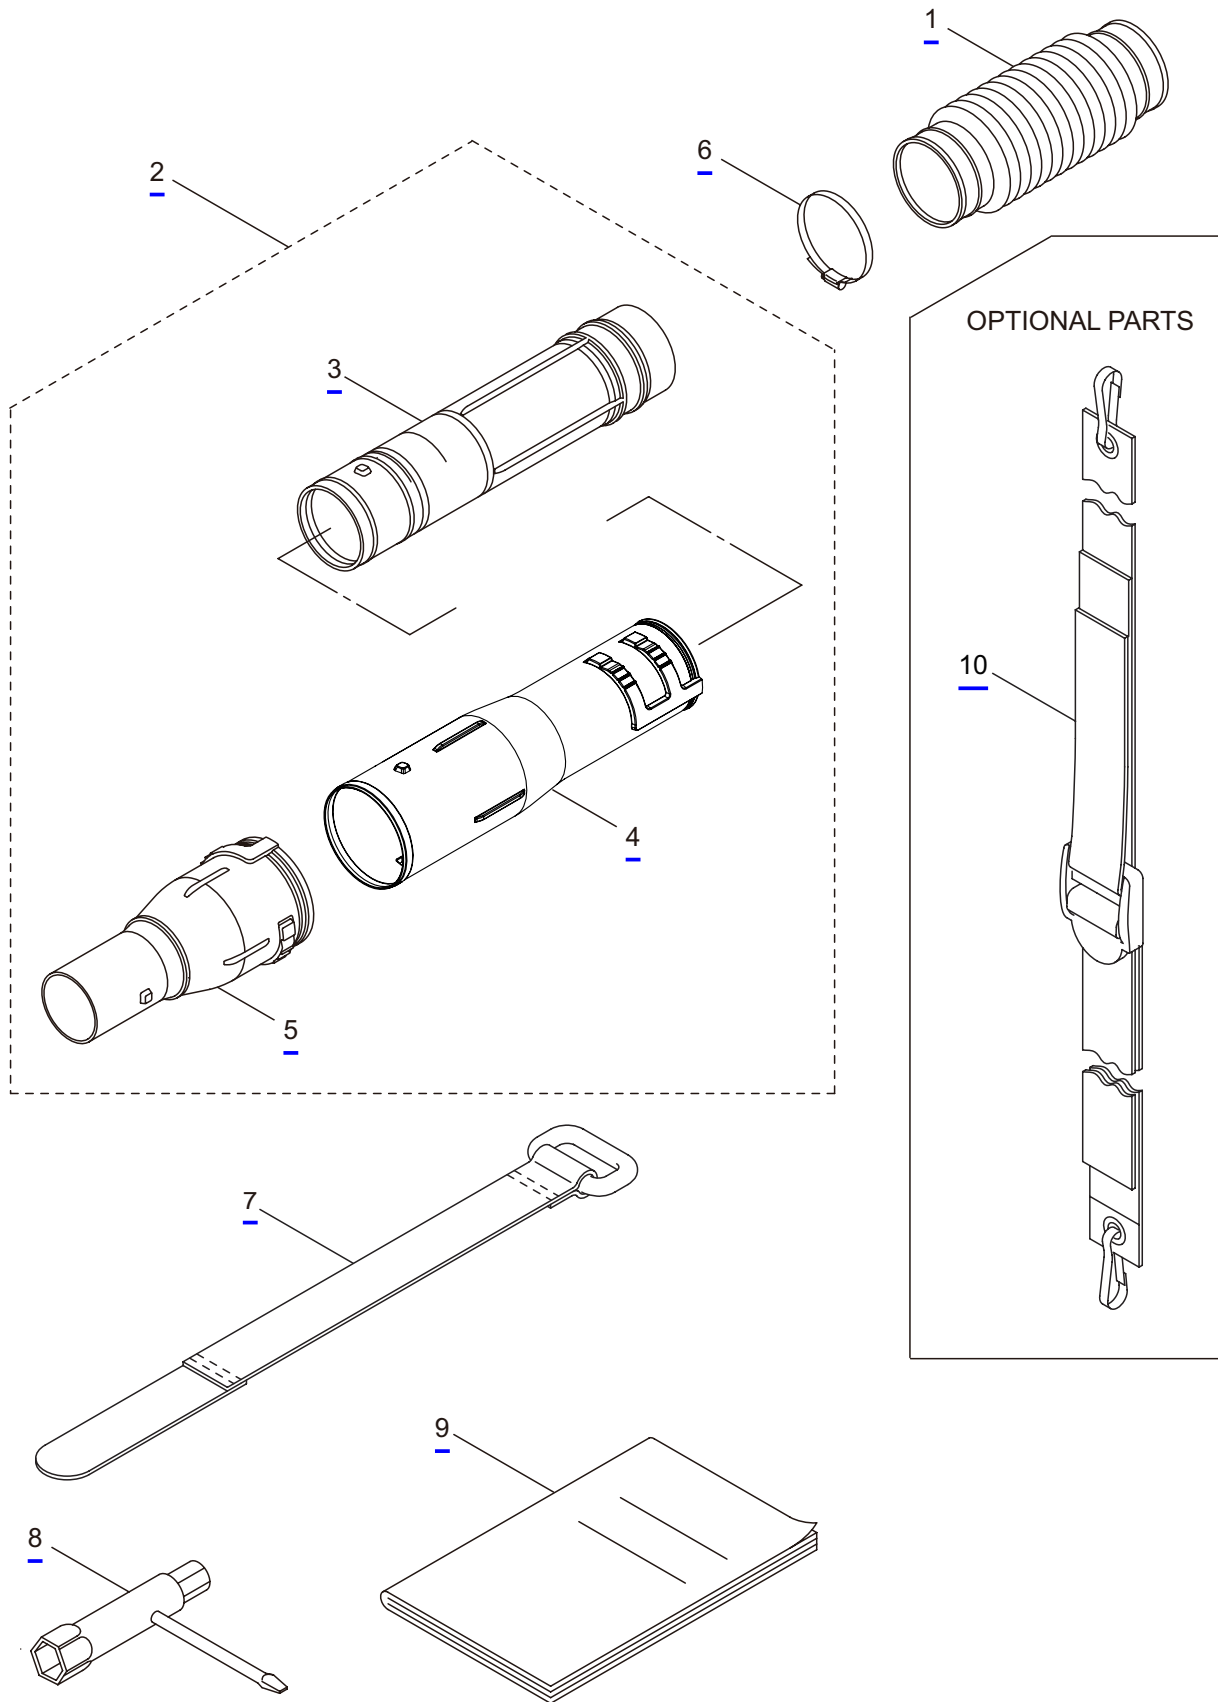

4. BL9000-GT
ACCESSORIES, OPTIONAL PARTS

Ref. No.	Part No.	Part Name	Q'ty	Remarks
4-1	275906	Flexible Pipe	1	
4-2	661902	Pipe Ass'y	1	Incl.3-5
4-3	661873	Swivel Pipe	1	
4-4	661563	Straight Blow Pipe	1	
4-5	275916	Blow Pipe	1	
4-6	130208	Clamp Ass'y	2	#105
4-7	127720	Band	2	
4-8	288652	Combi <u>Box</u> Spanner	1	13x19 L=190
4-9	661906	Instruction Manual	1	BL9000-GT
4-10	125439	Hip Belt Ass'y	1