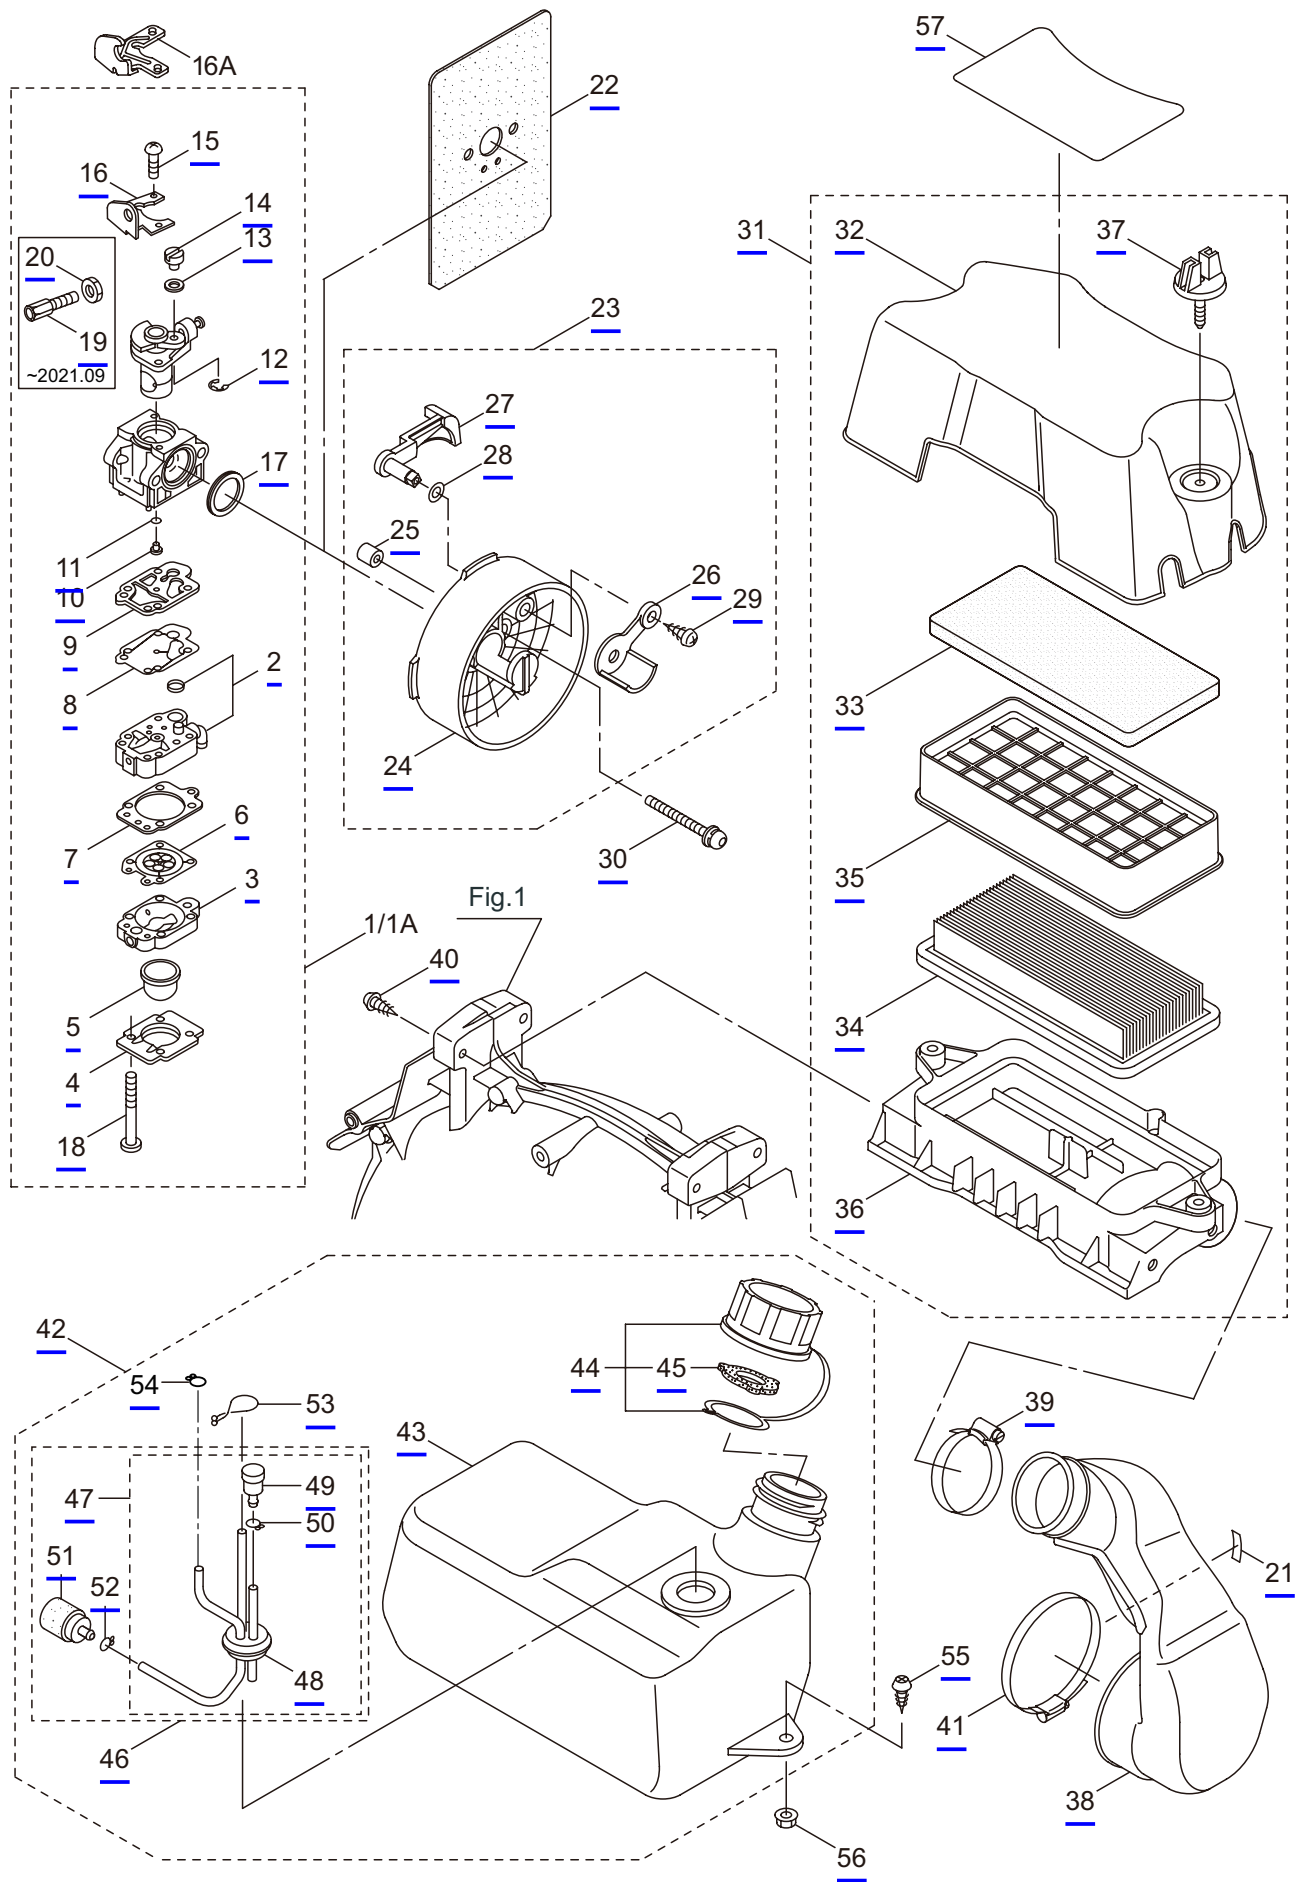

3. BL9000-GT
ENGINE (CARBURETOR, FUEL TANK)

Ref. No.	Part No.	Part Name	Q'ty	Remarks
3-1	276045	Carburetor Ass'y	1	Incl.2-20 -2021.09
3-1A	248521	Carburetor Ass'y	1	Incl.2-18 2021.10-
3-2	263739	Pump Body	1	
3-3	262991	Purge Body	1	
3-4	262992	Cover Plate	1	
3-5	261874	Primer Bulb	1	
3-6	283905	Diaphragm, Meterring	1	
3-7	262993	Gasket	1	
3-8	262994	Diaphragm,Fuel Pump	1	
3-9	282576	Gasket	1	
3-10	286900	Jet	1	
3-11	261871	O-Ring	1	
3-12	261876	E-Ring	1	
3-13	264678	Washer	1	
3-14	261658	Swivel	1	
3-15	261875	Screw	1	
3-16	264677	Bracket	1	
3-16A	248327	Bracket	1	2021.10-
3-17	261657	Packing	1	
3-18	262996	Screw	4	
3-19	261877	Adapter	1	-2021.09
3-20	261878	Nut	1	-2021.09
3-21	277762	Label	1	
3-22	276134	Gasket	1	
3-23	276150	Case Ass'y	1	Incl.24-29
3-24	276151	Case Body	1	
3-25	277830	Sleeve	2	
3-26	276152	Valve	1	
3-27	276153	Lever	1	
3-28	284816	Washer	1	6.4x11x0.15
3-29	269032	Screw	1	
3-30	274106	Cap Screw	2	M5x55
3-31	276463	Air Cleaner <u>Box</u> Ass'y	1	Incl.32-37
3-32	276155	Air Cleaner <u>Box</u> Cover	1	
3-33	276143	Element	1	
3-34	276139	Air Cleaner	1	
3-35	276157	Air Cleaner Case	1	
3-36	276159	Air Cleaner <u>Box</u> Ass'y	1	
3-37	276999	Knob Bolt	2	
3-38	276161	Intake Pipe	1	
3-39	277547	Clump Ass'y	1	#55
3-40	86071	Tapping Screw	4	M6x16
3-41	661260	Clump Ass'y	1	#90
3-42	275902	Tank Ass'y	1	Incl.43-54
3-43	278428	Fuel Tank	1