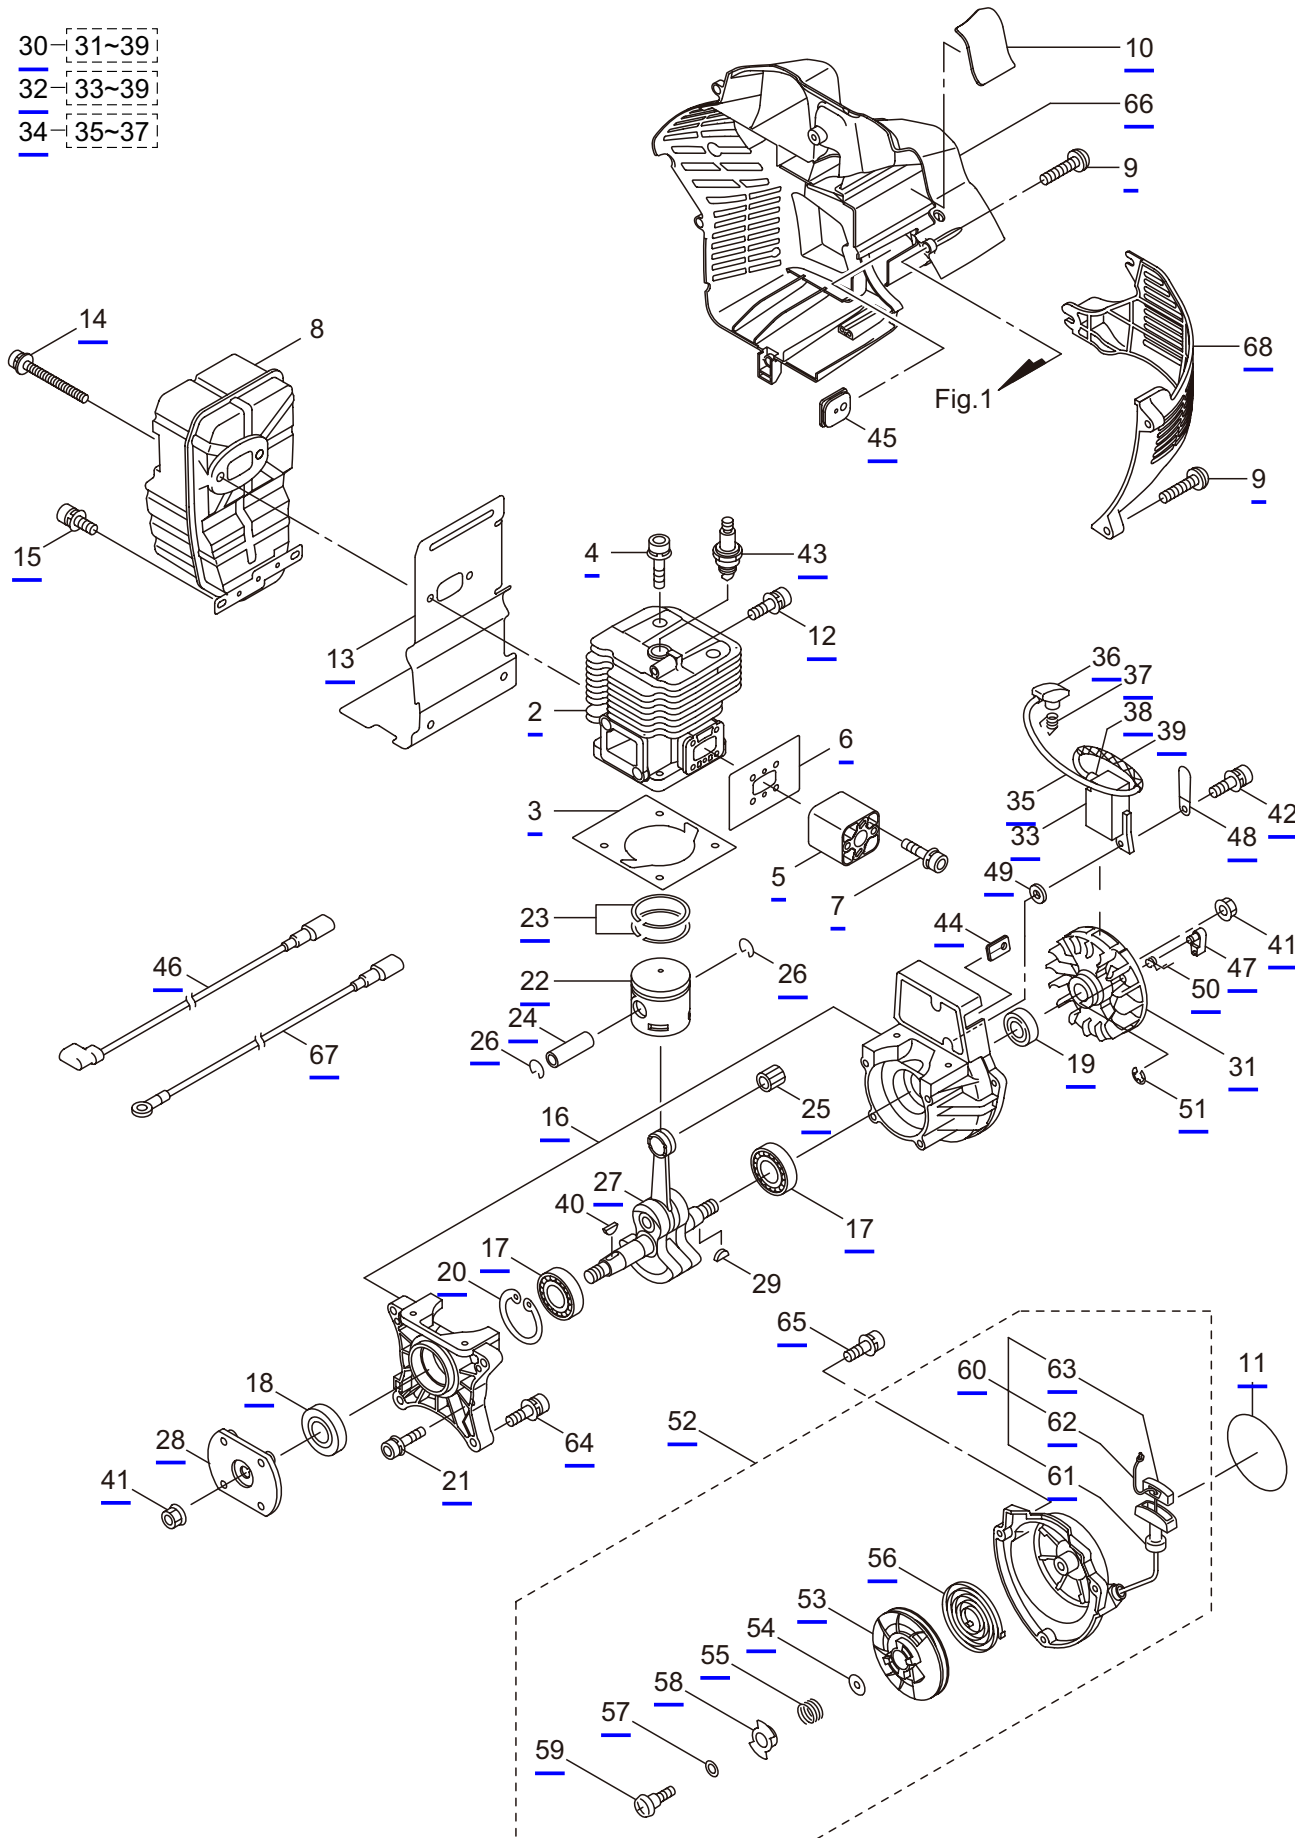

2. BL9000-GT ENGINE (CYLINDER, CRANKCASE)

- 30-31~39
- 32-33~39
- 34-35~37

Ref. No.	Part No.	Part Name	Q'ty	Remarks
2-1	<u>276019</u>	Engine	1	CE800/01
2-2	<u>275765</u>	Cylinder Comp	1	
2-3	<u>275760</u>	Gasket	1	
2-4	<u>261246</u>	Cap Screw	4	M5x25
2-5	<u>276109</u>	Insulator	1	
2-6	<u>276110</u>	Gasket	1	
2-7	<u>277832</u>	Cap Screw	4	M5x30
2-8	<u>275758</u>	Muffler Ass'y	1	
2-9	<u>131523</u>	Tapping Screw	7	M5x20
2-10	<u>277462</u>	Grommet	1	
2-11	<u>275979</u>	Label	1	
2-12	<u>264223</u>	Cap Screw	1	M5x40
2-13	<u>276111</u>	Gasket	1	
2-14	<u>276154</u>	Cap Screw	2	M6x70
2-15	<u>261607</u>	Cap Screw	2	M5x16
2-16	<u>276112</u>	Crankcase	1	
2-17	<u>276117</u>	Bearing	2	
2-18	<u>276118</u>	Oil Seal	1	
2-19	<u>262565</u>	Oil Seal	1	ISCD15257
2-20	<u>276119</u>	Snap Ring	1	
2-21	<u>234636</u>	Cap Screw	4	M5x35
2-22	<u>277475</u>	Piston	1	
2-23	<u>275757</u>	Piston Ring	2	
2-24	<u>278019</u>	Piston Pin	1	
2-25	<u>278471</u>	Bearing,Needle	1	KBK12x15x14.3x5
2-26	<u>276122</u>	Cir Crip	2	
2-27	<u>276123</u>	Shaft Comp	1	
2-28	<u>276129</u>	Adapter	1	
2-29	<u>261076</u>	Woodruff Key	1	3x10
2-30	<u>279231</u>	Magneto Ass'y	1	Incl.31-39
2-31	<u>279232</u>	Rotor	1	
2-32	<u>279233</u>	Ignition Coil Ass'y	1	Incl.33-39
2-33	<u>286095</u>	Ignition Coil	1	
2-34	<u>276466</u>	Spark Plug Wire Ass'y	1	Incl.35-37
2-35	<u>276467</u>	Spark Plug Wire	1	
2-36	<u>282292</u>	Plug Boot	1	
2-37	<u>261075</u>	Connector	1	
2-38	<u>261072</u>	Cap	1	
2-39	<u>276468</u>	Tube	1	
2-40	<u>261076</u>	Woodruff Key	1	3x10
2-41	<u>276302</u>	Nut	2	
2-42	<u>281211</u>	Cap Screw	2	M4x20
2-43	<u>285982</u>	Spark Plug	1	NGK <u>BPM8Y</u>
2-44	<u>279721</u>	Grommet	1	
2-45	<u>285807</u>	Grommet	1