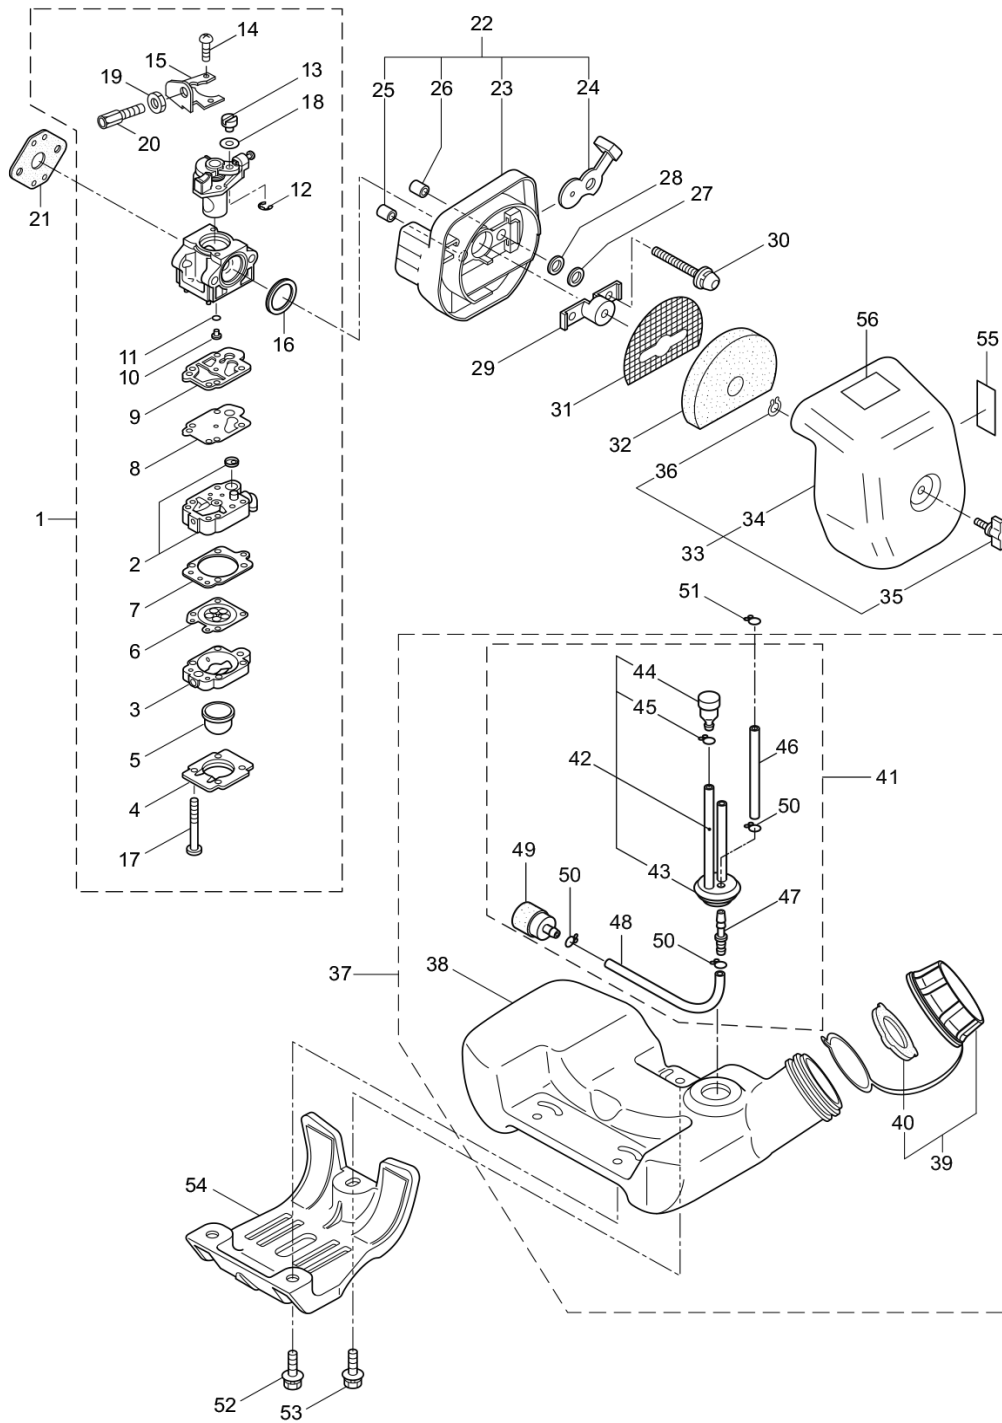

4. BM240 CARBURETOR, FUEL TANK

Status	Position	Parts Number	Parts Name	Unit Quantity	Set Unit Quantity	Specification	Remarks	Maker code
	1	286703	CARBURETOR ASSY	1		WYJ-493	Incl.2-20 New gasket required	
	2	264155	CARBURETOR BODY	1		WB5-2582		
	3	262991	PURGE BODY	1		WB5-2557		
	4	262992	COVER	1		WB21-3147		
	5	261874	PRIMER	1		WB188-12		
	6	283905	DIAPHRAGM METERRING	1		WB95-614		
	7	262993	GASKET	1		WB92-359		
	8	262994	DIAPHRAGM	1		WB95-99		
	9	282576	GASKET	1		WB92-415		
	10	281487	JET	1		WB112-3070-370L	#37	
	11	261871	O-RING	1		WB16-104		
	12	261876	RING	1		WB16-71		
	13	261658	SWIVEL	1		WB52-34		
	14	261875	SCREW	2		WB96-323		
	15	264677	BRACKET	1		WB167-143		
	16	261657	PACKING	1		WB16-171		
	17	262996	SCREW	4	5	WB96-425		
	18	264678	WASHER	1	5	WB136-221		
	19	261878	NUT	1	5	M6 3ｼ		
	20	263994	SCREW	1		WB96-462 ｼﾝｸﾞ		
	21	261864	GASKET	1	5			
	22	268055	AIR FILTER HOUSING ASSY	1			Incl.23-26	
	23	268056	AIR FILTER CASE	1		ﾌﾞﾛｰｸﾞﾀｲﾌﾞ		
	24	268057	MACHINED DISC	1				
	25	268157	SLEEVE	1		5.5X7.1X6	5.5x7.1x6L	
	26	268412	SLEEVE	1		5.2X7.1X6.4	5.2x7.1x6.4L	
	27	263345	PACKING	1	5	7.2X11XT1.3	7.2x11xt1.3	
	28	263942	WASHER	1	5	7.2X12XT0.15	7.2x12xt0.15	
	29	263815	STAY	1				
	30	264016	CAP SCREW	2	5	M5X60	M5x60	
	31	265026	SCREEN	1				
	32	265027	FORM ELEMENT	1				
	33	268058	AIR FILTER COVER ASSY	1			Incl.34-36	
	34	268059	AIR FILTER COVER	1				
	35	281438	KNOB	1				
	36	261734	SNAP RING	1	5	ﾈｯﾄﾞ 5	#5	
	37	246590		1			Incl.38-50	
	38	285048	FUEL TANK	1		CE230 ﾀﾝｸ		
	39	289046	TANK CAP ASSY	1			Incl.40	
	40	287058	GASKET	1				
	41	289031	FUEL PIPE PICK-UP ASSY	1			Incl.42-50	
	42	289032	FUEL PIPE ASSY	1			Incl.43-45	
	43	268065	GROMMET	1		3ﾌﾞ		
	44	261590	BREATHER SUB ASSY	1				
	45	261117	CLIP	1				
	46	289028	PIPE A	1		3X5X53L	3x5x53L	
	47	288921	JOINT	1				
	48	289033	PIPE	1		3X5X100L	3x5x100L	
	49	277887	FILTER ASSY	1		125-935		
	50	261117	CLIP	3				
	51	261117	CLIP	1				
	52	281714	CAP SCREW	2		M5X20WSW-12	M5x20	
	53	281715	SCREW	1		M5X20WSW-12+ﾓ	M5x20	
	54	281447	STAND	1		ｸﾛ		
	55	261352	MARK--LABEL	1		ﾌﾞﾛｰｸﾞ	Choke	
	56	285188	LABEL	1		CAｽﾊﾟｰｸﾞﾚｽﾀｸﾞ ｲｺｸ