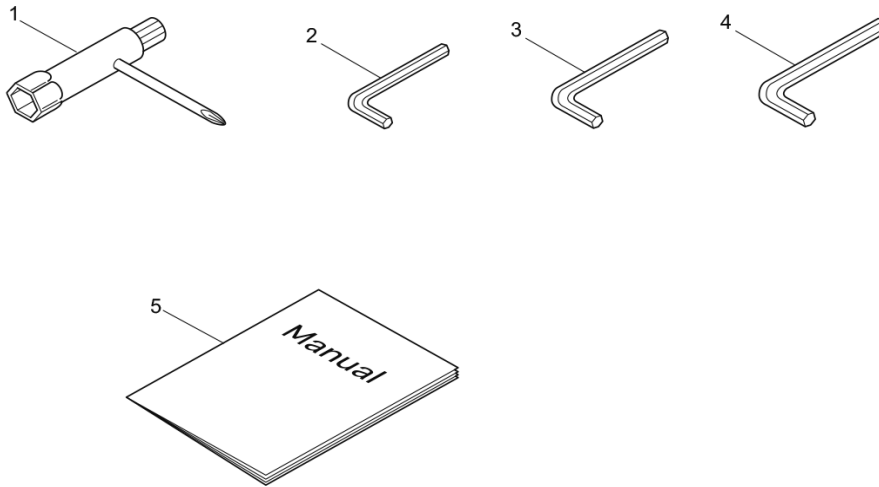

2. BM240
ACCESSORIES

Status	Position	Parts Number	Parts Name	Unit Quantity	Set Unit Quantity	Specification	Remarks	Maker code