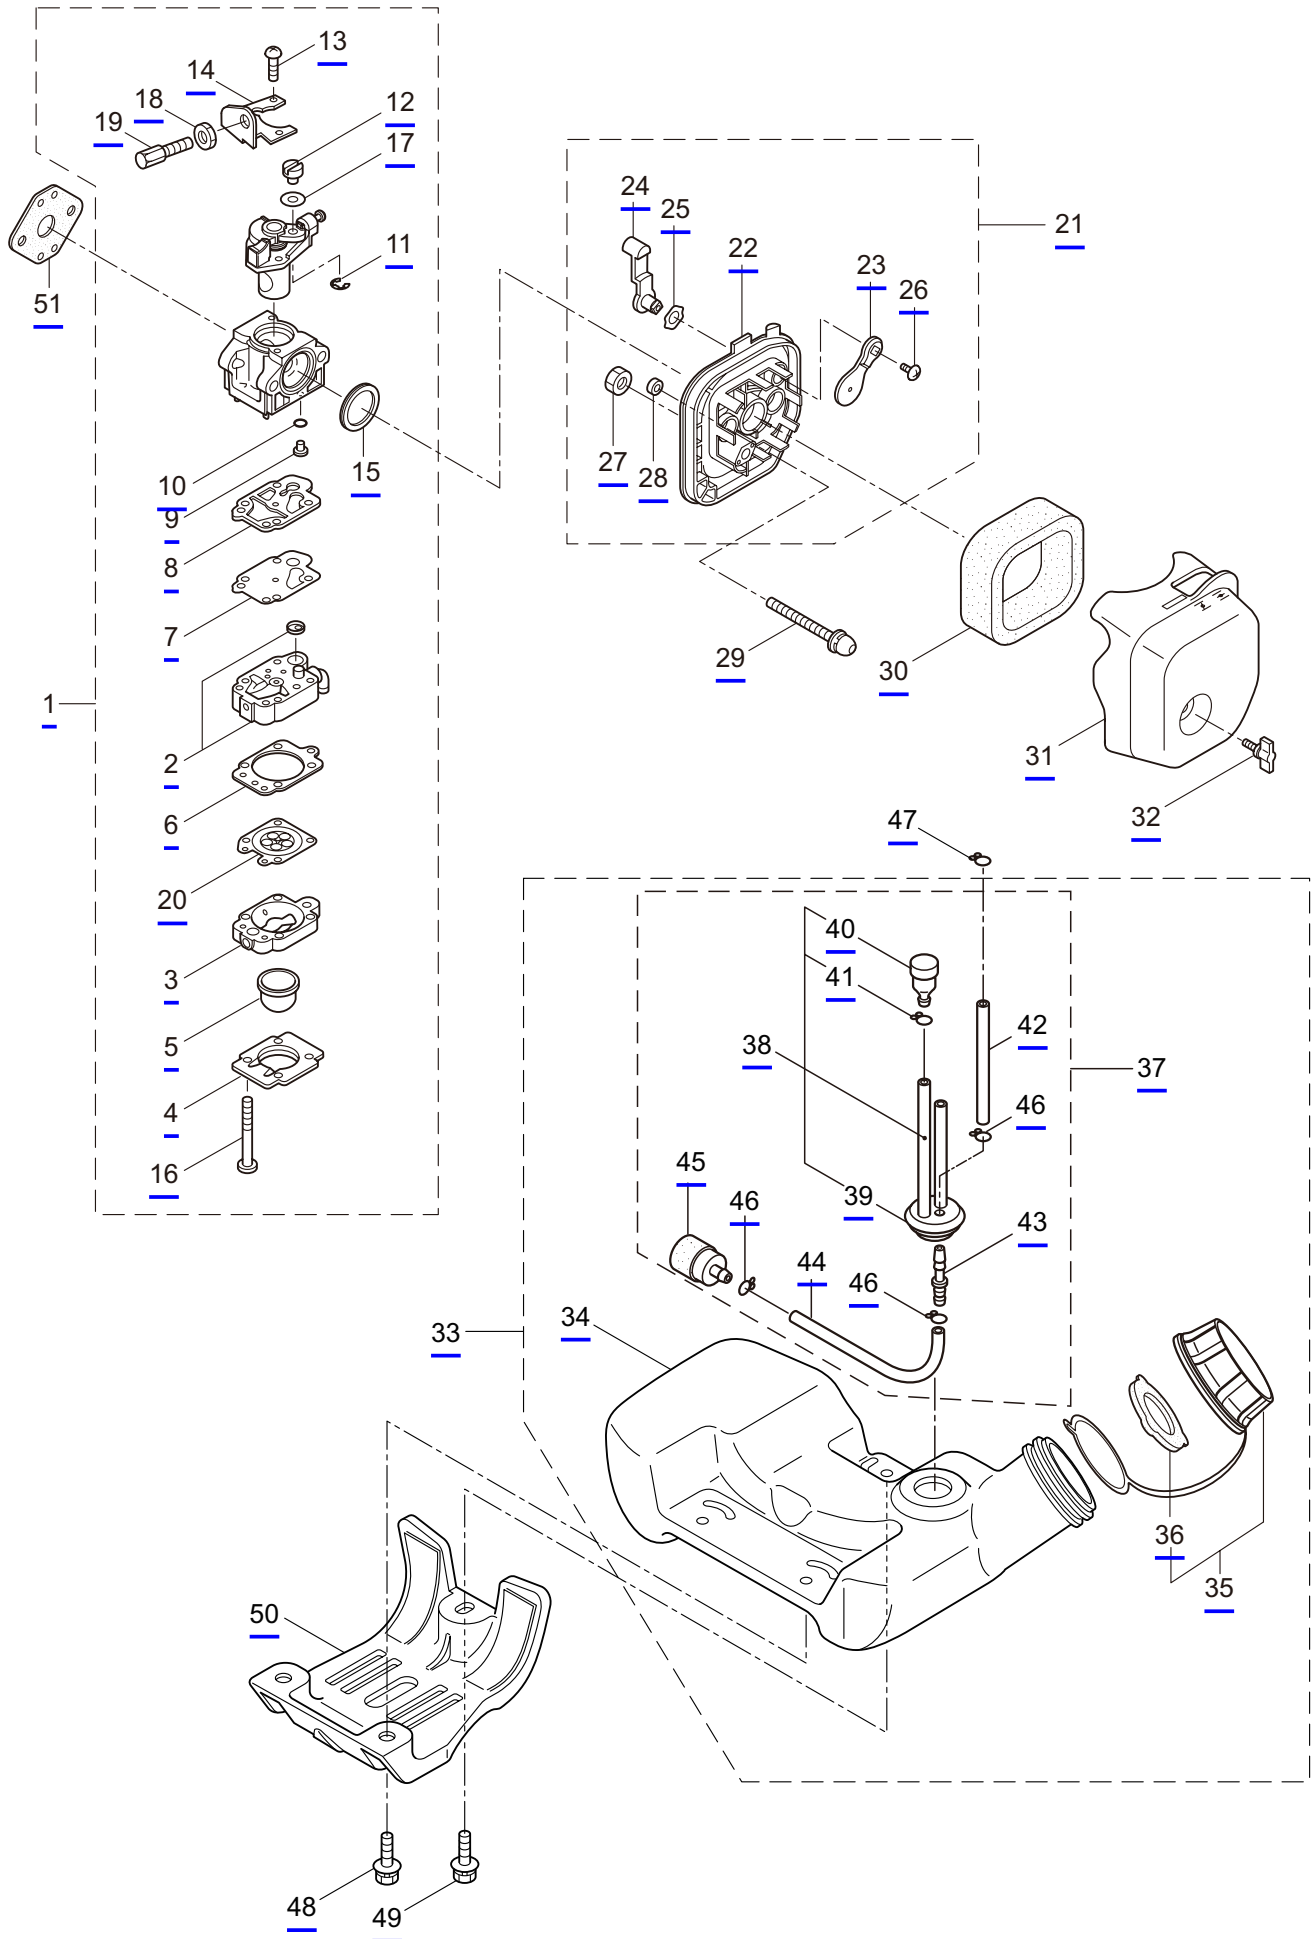

4. BT230L
CARBURETOR, FUEL TANK

Ref. No.	Part No.	Part Name	Q'ty	Remarks
4-1	286703	Carburetor Ass'y	1	Incl.2-20 New gasket required
4-2	264155	Pump Body	1	
4-3	262991	Purge Body	1	
4-4	262992	Cover Plate	1	
4-5	261874	Primer Bulb	1	
4-6	262993	Gasket	1	
4-7	262994	Diaphragm,Fuel Pump	1	
4-8	282576	Gasket	1	
4-9	281487	Main Jet	1	#37
4-10	261871	<u>O-Ring</u>	1	
4-11	261876	E-Ring	1	
4-12	261658	Swivel	1	
4-13	261875	Screw	2	
4-14	264677	Bracket	1	
4-15	261657	Packing	1	
4-16	262996	Screw	4	
4-17	264678	Washer	1	
4-18	261878	Nut	1	
4-19	263994	Adapter	1	
4-20	283905	Diaphragm, Meterring	1	
4-21	284821	Case Ass'y	1	Incl.22-28
4-22	269026	Case Body	1	
4-23	284802	Valve	1	
4-24	284803	Lever	1	
4-25	284816	Washer	1	6.4x11x0.15
4-26	269032	Screw	1	
4-27	126993	Nut	1	M5
4-28	269051	Sleeve	2	
4-29	261814	Cap Screw	2	M5x50
4-30	269030	Element	1	
4-31	283772	Cleaner Cover	1	
4-32	281438	Knob	1	
4-33	246590	Fuel Tank Ass'y	1	Incl.34-46
4-34	285048	Fuel Tank	1	
4-35	289046	Tank Cap Ass'y	1	Incl.36
4-36	287058	Gasket	1	
4-37	289031	Fuel Pipe Pick-up Ass'y	1	Incl.38-46
4-38	289032	Fuel Pipe Ass'y	1	Incl.39-41
4-39	268065	Grommet	1	
4-40	261590	Breather	1	
4-41	261117	Clip	1	
4-42	289028	Pipe A	1	3x5x53L
4-43	288921	Joint	1	
4-44	289033	Pipe	1	3x5x100L
4-45	277887	Filter Ass'y	1