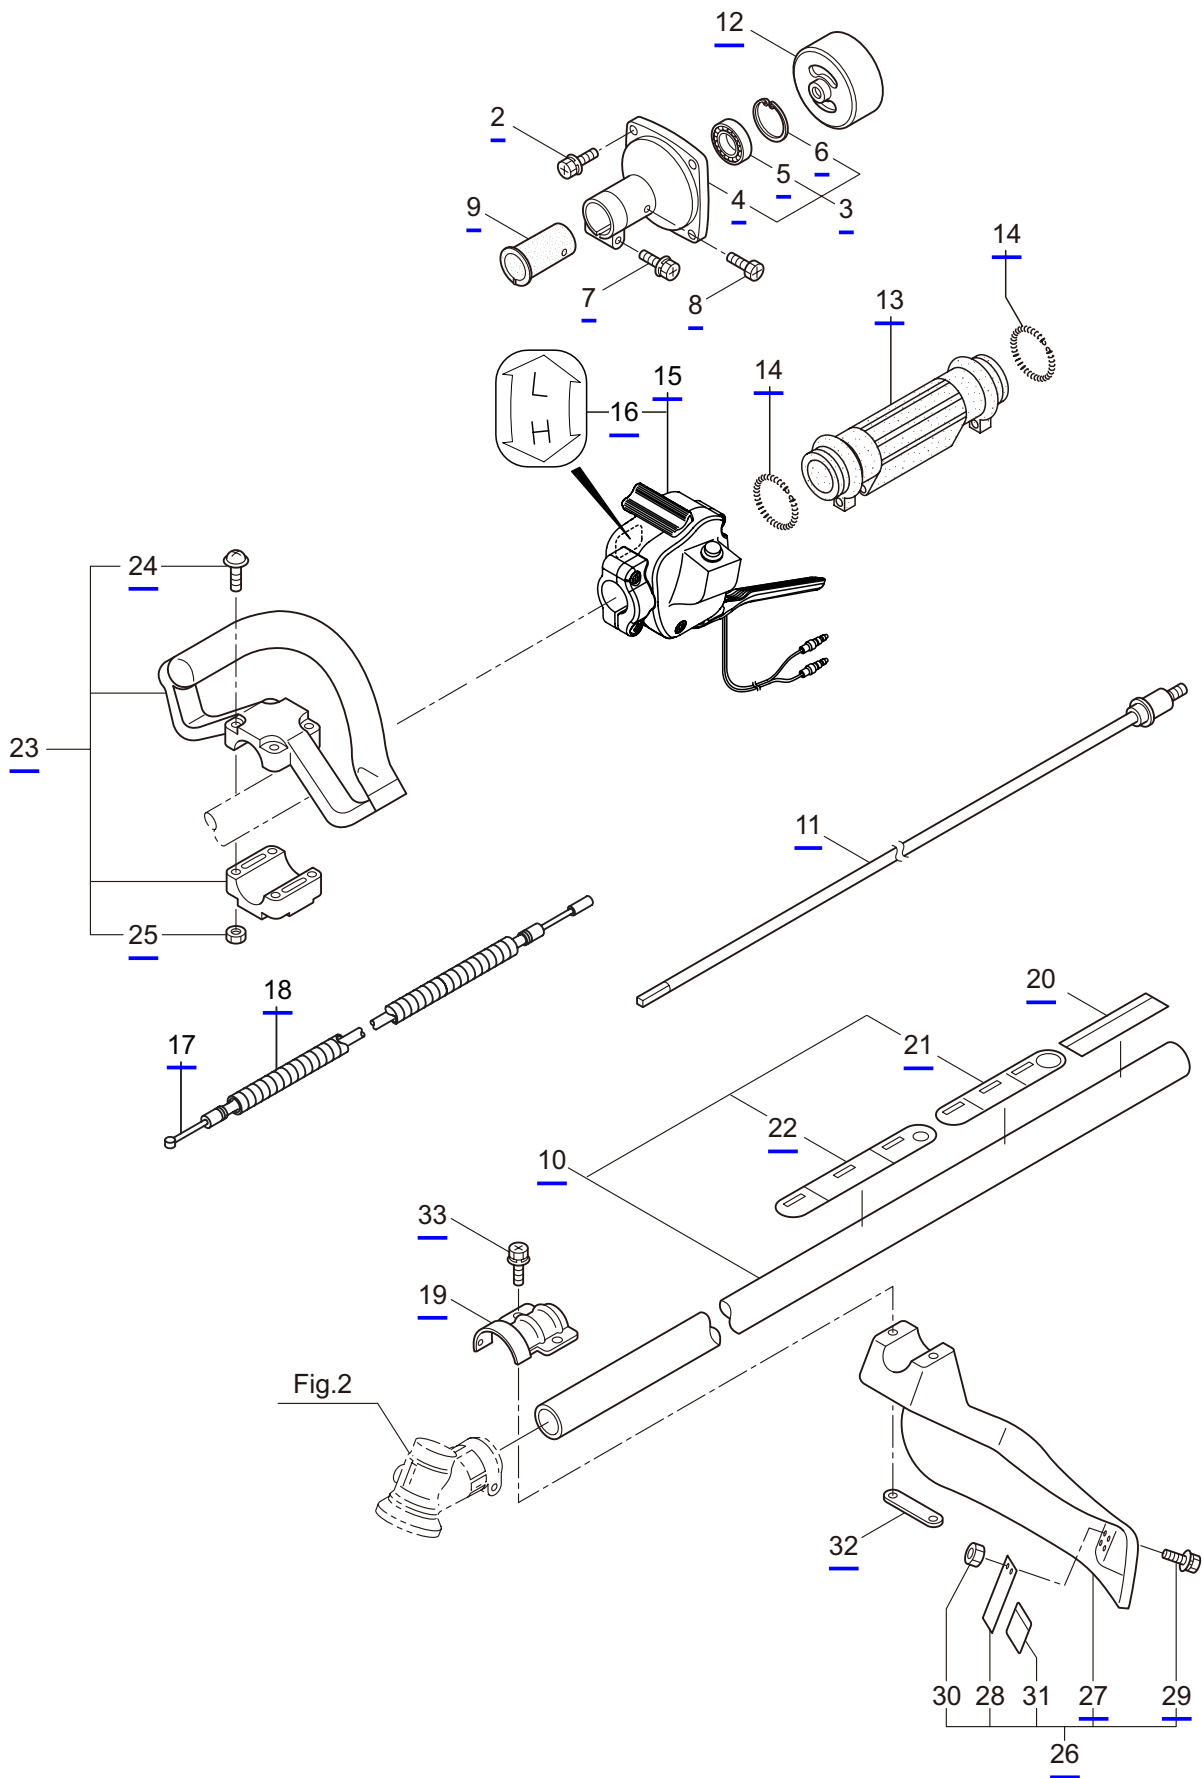

PARTS LIST

BT230L

CONTENTS

1. MAIN BODY	1 ~ 2
2. GEARCASE.....	3 ~ 4
3. ENGINE	5 ~ 8
4. CARBURETOR, FUEL TANK	9 ~ 12
5. ACCESSORIES	13 ~ 14

2020. 08.

MARUYAMA

P/N 524906-1

1. BT230L
MAIN BODY

Ref. No.	Part No.	Part Name	Q'ty	Remarks
1-1	364845	BT230L	1	
1-2	817002	Bolt	4	M5x20
1-3	226692	Clutch Case Ass'y	1	Incl.4-6
1-4	226664	Clutch Case	1	
1-5	016405	Bearing	1	#6200ZZ
1-6	013825	Snap Ring	1	#30
1-7	096042	Bolt	1	M5x30
1-8	089737	Bolt	1	M5x12
1-9	269991	Cushion	1	
1-10	242649	Driveshaft Tube Ass'y	1	Incl.21,22
1-11	224644	Driveshaft Ass'y	1	
1-12	222671	Clutch Drum	1	
1-13	211736	Shaft Grip	1	
1-14	211737	Band	2	
1-15	242050	Throttle Trigger Ass'y	1	Incl.16
1-16	237241	Label	1	
1-17	235752	Throttle Cable	1	
1-18	213548	Plastic Tube	1	#10x200L
1-19	225962	Bracket	1	
1-20	242044	Label	1	BT230L
1-21	221501	Label	1	Warning
1-22	221502	Label	1	Caution
1-23	225734	Loop Handle Ass'y	1	Incl.24,25
1-24	222142	Screw	4	M5x28
1-25	081027	Nut	4	M5
1-26	232227	Cover Ass'y	1	Incl.27-31
1-27	225961	Safety Cover	1	
1-28	231493	String Cutter	1	
1-29	092548	Bolt	2	M5x15
1-30	081027	Nut	2	M5
1-31	212972	String Cutter Cover	1	
1-32	225963	Threaded Bracket	1	
1-33	096042	Bolt	2	M5x30

2. BT230L
GEARCASE

Ref. No.	Part No.	Part Name	Q'ty	Remarks
2-1	226401	Gearcase Ass'y	1	Incl.2-12
2-2	226284	Gearcase	1	
2-3	225897	Bolt	1	M6x8
2-4	226285	Bearing	1	#626
2-5	227108	Gear Set	1	
2-6	112184	Bearing	1	#6000DDU
2-7	054676	Snap Ring	1	#26
2-8	225898	Collar	1	10x16xt2.6
2-9	226286	Bearing	1	#609ZZ
2-10	228477	Snap Ring	1	#9
2-11	140270	Snap Ring	1	#24
2-12	092550	Bolt	1	M5x25-7T
2-13	089737	Bolt	1	M5x12
2-14	225891	Boss Adapter	1	

4. BT230L
CARBURETOR, FUEL TANK

Ref. No.	Part No.	Part Name	Q'ty	Remarks
4-46	261117	Clip	3	
4-47	261117	Clip	1	
4-48	281714	Cap Screw	2	M5x20
4-49	281715	Cap Screw	1	M5x20
4-50	281447	Stand	1	
4-51	261864	Gasket	1	