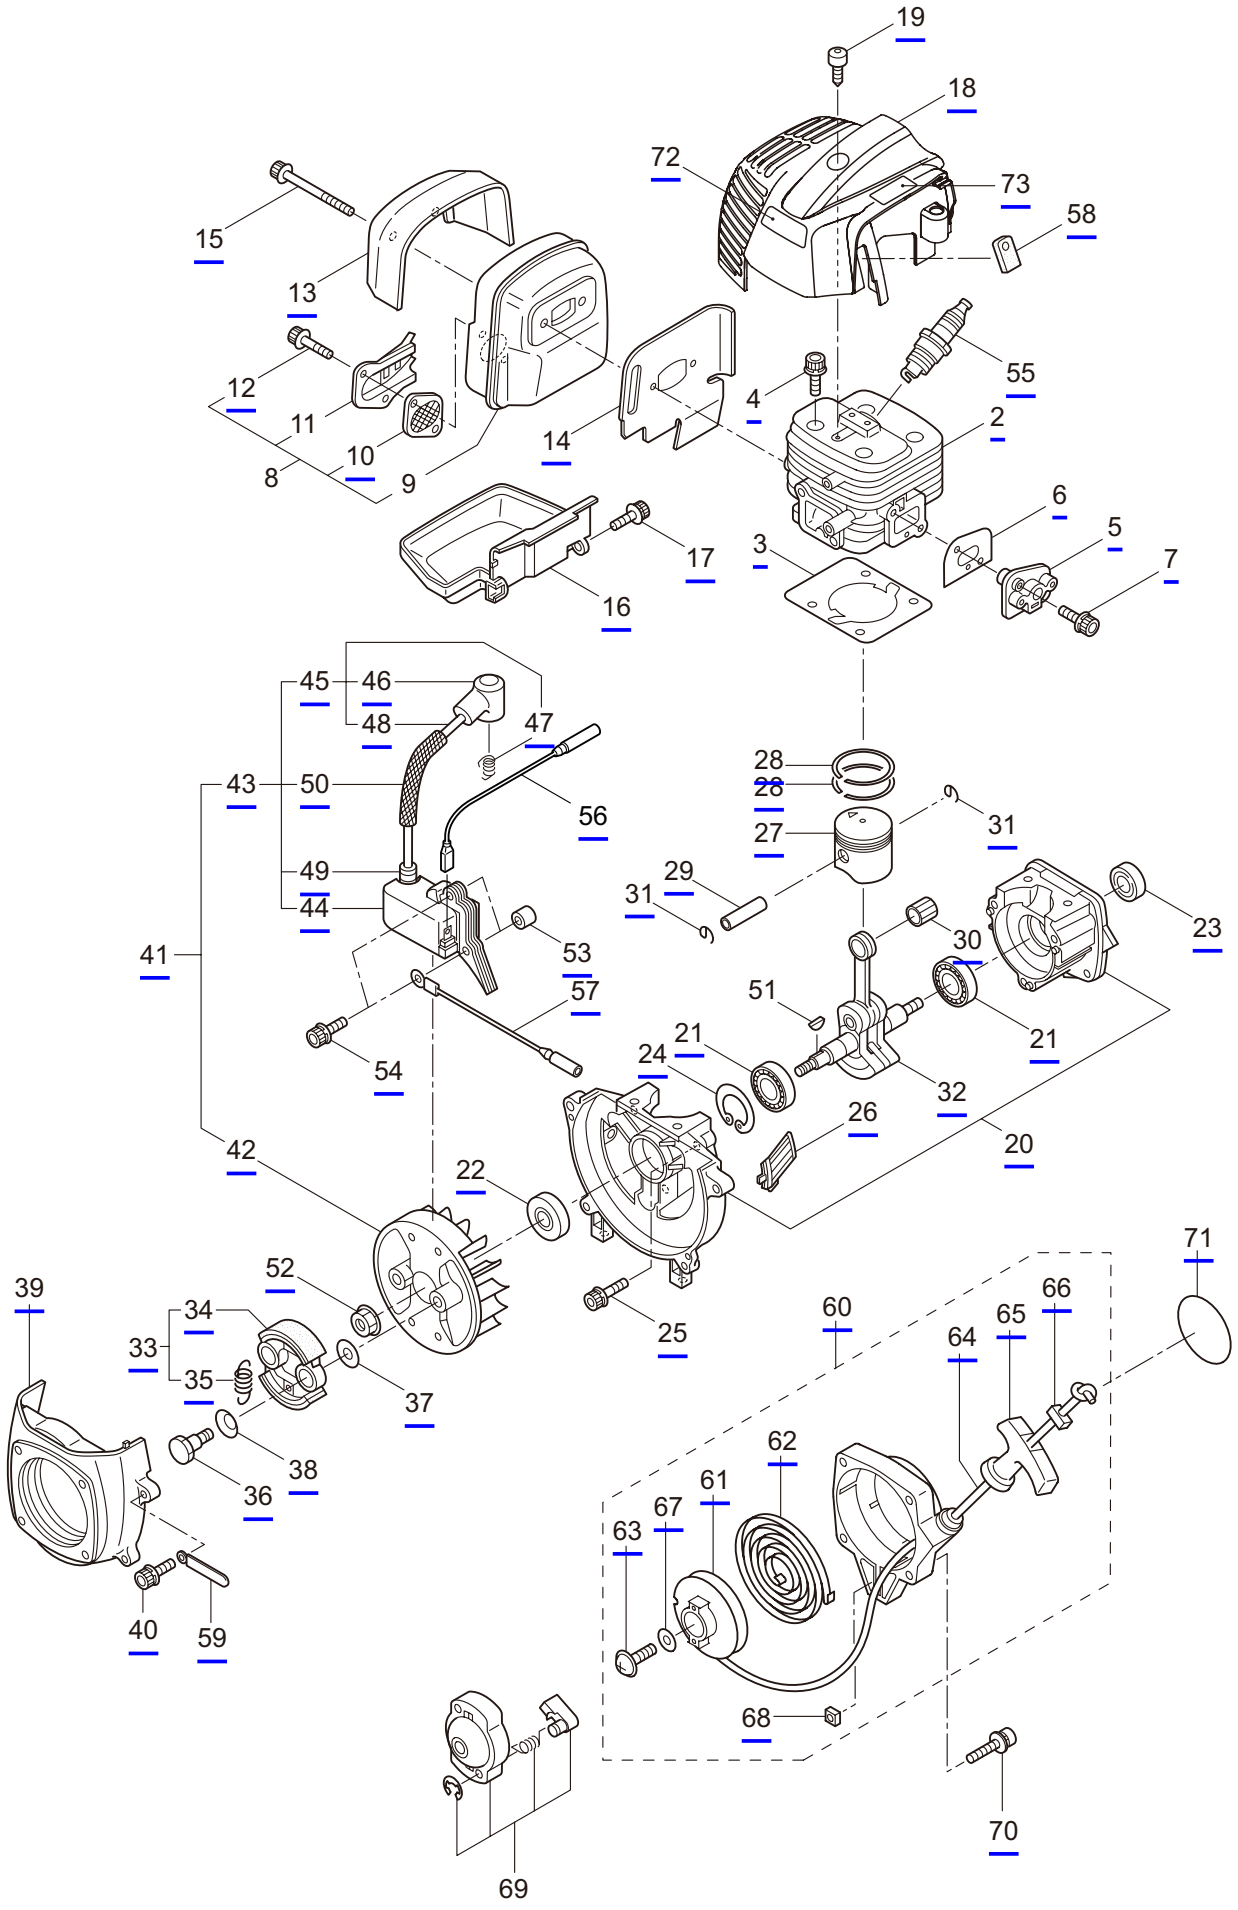

3. BT230L ENGINE

Ref. No.	Part No.	Part Name	Q'ty	Remarks
3-1	875352	Engine	1	CE230/122
3-2	288499	Cylinder	1	
3-3	286074	Gasket	1	
3-4	261250	Cap Screw	4	M5x20
3-5	269144	Insulator	1	New gasket required
3-6	267049	Gasket	1	
3-7	265924	Cap Screw	2	M5x25
3-8	282208	Muffler Ass'y	1	Incl.9-12
3-9	282209	Muffler Comp	1	
3-10	267056	Spark Arrester	1	
3-11	268171	Muffler Tail	1	
3-12	265107	Cap Screw	2	M4x10
3-13	268461	Holder	1	
3-14	281440	Gasket	1	
3-15	266402	Cap Screw	2	M5x55
3-16	281446	Under Cover	1	
3-17	267191	Cap Screw	1	M5x16
3-18	287601	Top Cover	1	
3-19	286349	Knob	1	
3-20	289246	Crankcase	1	
3-21	280488	Bearing	2	PPL 6001
3-22	261492	Oil Seal	1	ISCD12287
3-23	261386	Oil Seal	1	ISCD12227
3-24	055185	Snap Ring	1	H28
3-25	261612	Cap Screw	3	M5x30
3-26	281442	Screen	1	
3-27	283379	Piston	1	
3-28	282177	Piston Ring	2	
3-29	261036	Piston Pin	1	
3-30	263957	Bearing, Needle	1	KTV81112EG01 B2
3-31	261576	Clip,Piston	2	
3-32	246382	Crankshaft/Conn.Rod Ass'y	1	
3-33	269168	Clutch Ass'y	1	Incl.34,35
3-34	269169	Clutch Shoe	2	(2)required
3-35	269173	Spring, Clutch	1	
3-36	269647	Clutch Bolt	2	
3-37	269175	Washer	2	6.1x15x1.6
3-38	261777	Wave Washer	2	
3-39	287606	Fan Cover	1	
3-40	261250	Cap Screw	4	M5x20
3-41	286269	Magneto Ass'y	1	Incl.42-50
3-42	286271	Rotor/Fan	1	
3-43	281705	Ignition Coil Ass'y	1	Incl.44-50
3-44	281706	Coil	1	
3-45	281707	Spark Plug Wire Ass'y	1	Incl.46-48