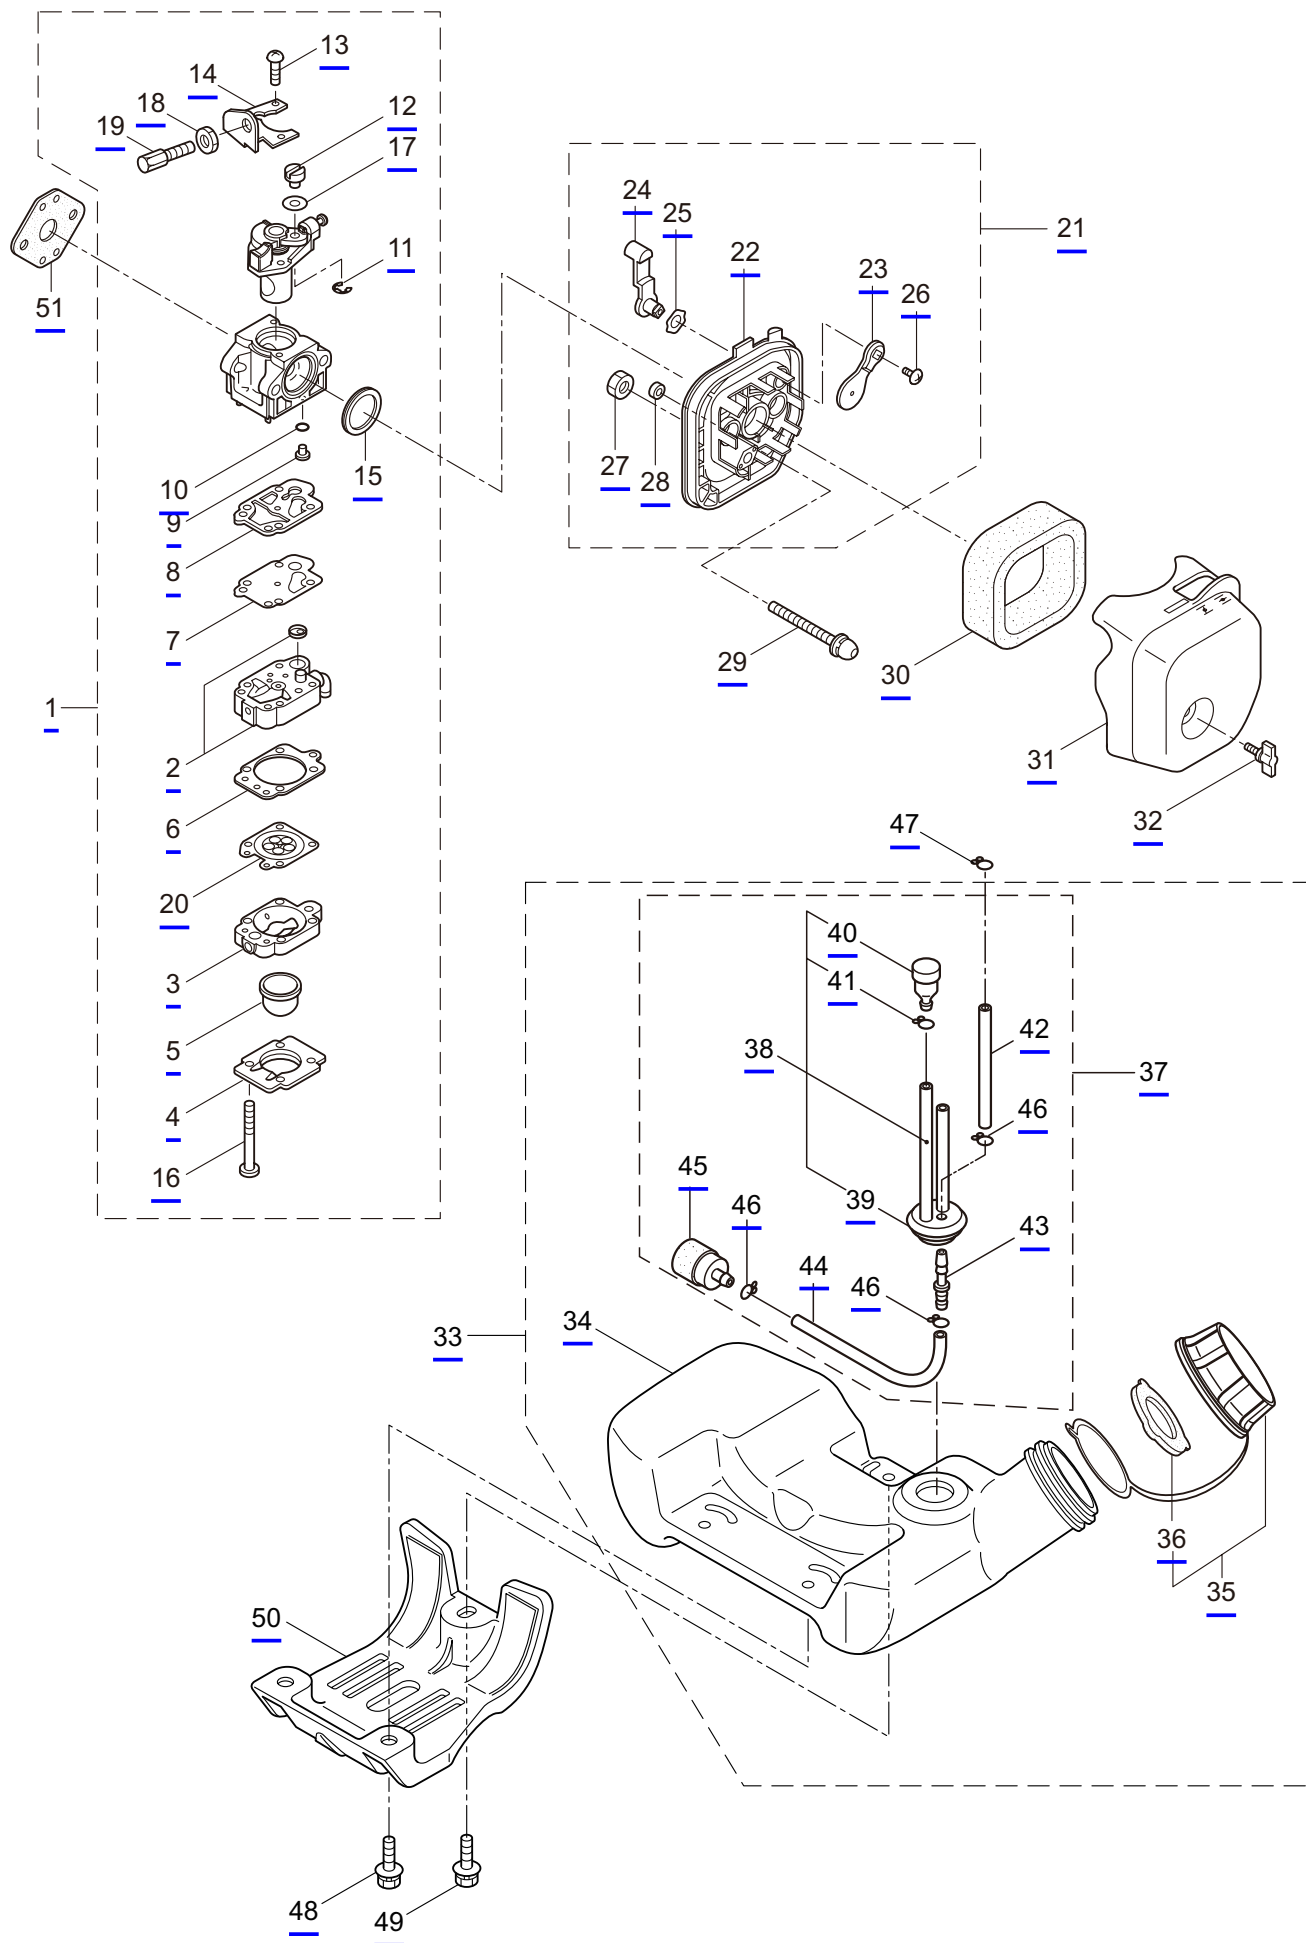

4. BT230L
CARBURETOR, FUEL TANK

Ref. No.	Part No.	Part Name	Q'ty	Remarks
4-46	261117	Clip	3	
4-47	261117	Clip	1	
4-48	281714	Cap Screw	2	M5x20
4-49	281715	Cap Screw	1	M5x20
4-50	281447	Stand	1	
4-51	261864	Gasket	1