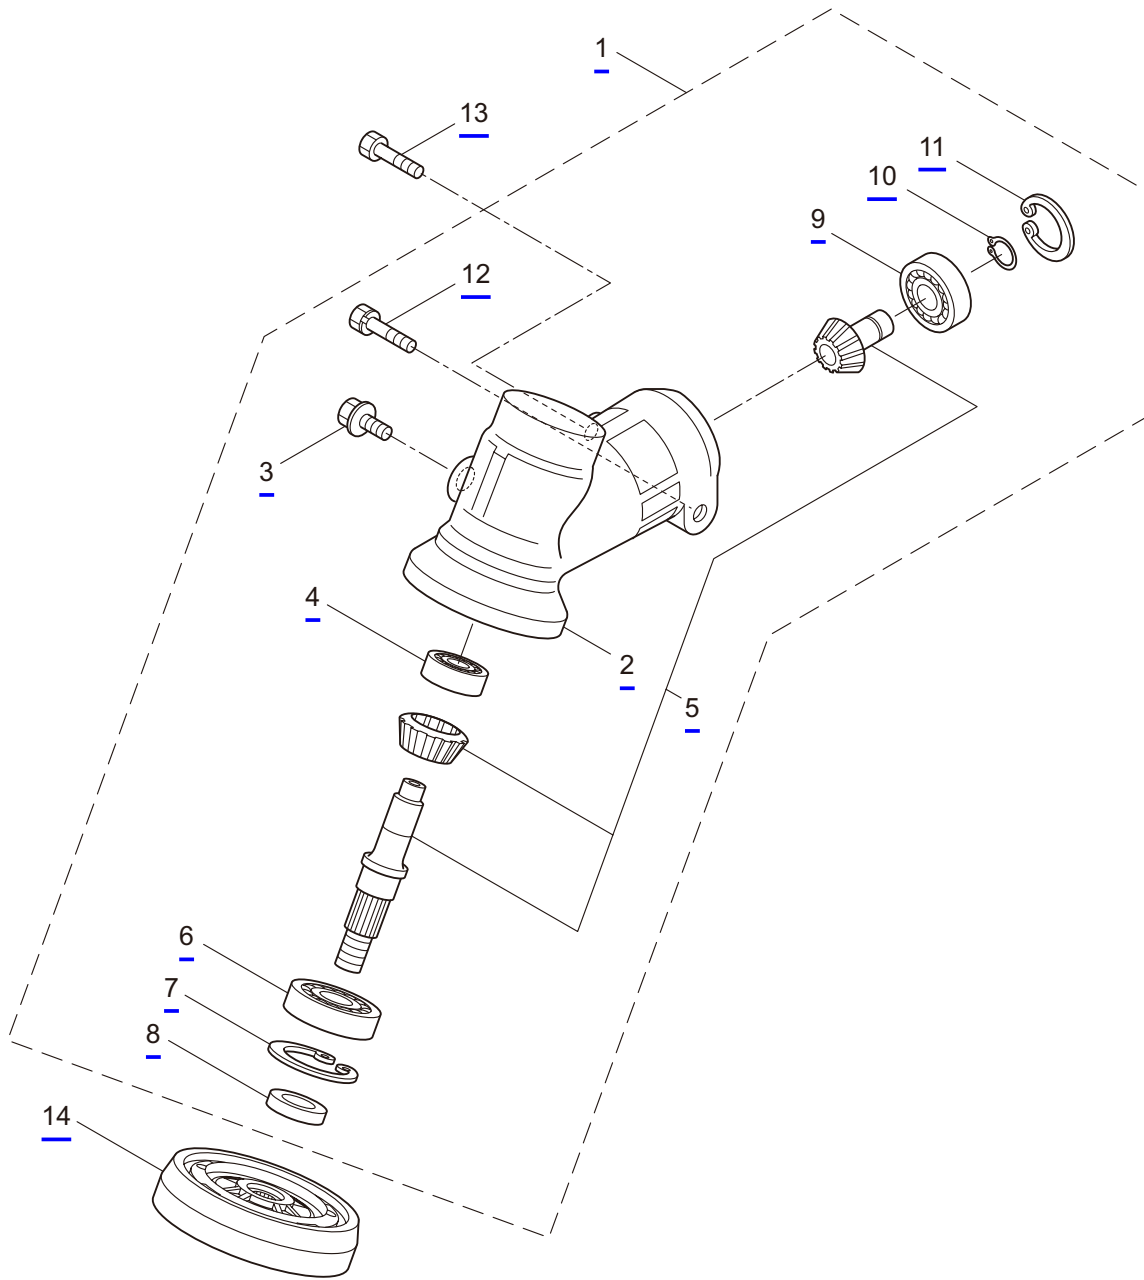

PARTS LIST

BT230L

CONTENTS

1. MAIN BODY	1 ~ 2
2. GEARCASE.....	3 ~ 4
3. ENGINE	5 ~ 8
4. CARBURETOR, FUEL TANK	9 ~ 12
5. ACCESSORIES	13 ~ 14

2020. 08.

MARUYAMA

P/N 524906-1

1. BT230L
MAIN BODY

Ref. No.	Part No.	Part Name	Q'ty	Remarks
1-1	364845	BT230L	1	
1-2	817002	Bolt	4	M5x20
1-3	226692	Clutch Case Ass'y	1	Incl.4-6
1-4	226664	Clutch Case	1	
1-5	016405	Bearing	1	#6200ZZ
1-6	013825	Snap Ring	1	#30
1-7	096042	Bolt	1	M5x30
1-8	089737	Bolt	1	M5x12
1-9	269991	Cushion	1	
1-10	242649	Driveshaft Tube Ass'y	1	Incl.21,22
1-11	224644	Driveshaft Ass'y	1	
1-12	222671	Clutch Drum	1	
1-13	211736	Shaft Grip	1	
1-14	211737	Band	2	
1-15	242050	Throttle Trigger Ass'y	1	Incl.16
1-16	237241	Label	1	
1-17	235752	Throttle Cable	1	
1-18	213548	Plastic Tube	1	#10x200L
1-19	225962	Bracket	1	
1-20	242044	Label	1	BT230L
1-21	221501	Label	1	Warning
1-22	221502	Label	1	Caution
1-23	225734	Loop Handle Ass'y	1	Incl.24,25
1-24	222142	Screw	4	M5x28
1-25	081027	Nut	4	M5
1-26	232227	Cover Ass'y	1	Incl.27-31
1-27	225961	Safety Cover	1	
1-28	231493	String Cutter	1	
1-29	092548	Bolt	2	M5x15
1-30	081027	Nut	2	M5
1-31	212972	String Cutter Cover	1	
1-32	225963	Threaded Bracket	1	
1-33	096042	Bolt	2	M5x30

2. BT230L
GEARCASE

Ref. No.	Part No.	Part Name	Q'ty	Remarks
2-1	226401	Gearcase Ass'y	1	Incl.2-12
2-2	226284	Gearcase	1	
2-3	225897	Bolt	1	M6x8
2-4	226285	Bearing	1	#626
2-5	227108	Gear Set	1	
2-6	112184	Bearing	1	#6000DDU
2-7	054676	Snap Ring	1	#26
2-8	225898	Collar	1	10x16xt2.6
2-9	226286	Bearing	1	#609ZZ
2-10	228477	Snap Ring	1	#9
2-11	140270	Snap Ring	1	#24
2-12	092550	Bolt	1	M5x25-7T
2-13	089737	Bolt	1	M5x12
2-14	225891	Boss Adapter	1	

4. BT230L
CARBURETOR, FUEL TANK

Ref. No.	Part No.	Part Name	Q'ty	Remarks
4-46	261117	Clip	3	
4-47	261117	Clip	1	
4-48	281714	Cap Screw	2	M5x20
4-49	281715	Cap Screw	1	M5x20
4-50	281447	Stand	1	
4-51	261864	Gasket	1	