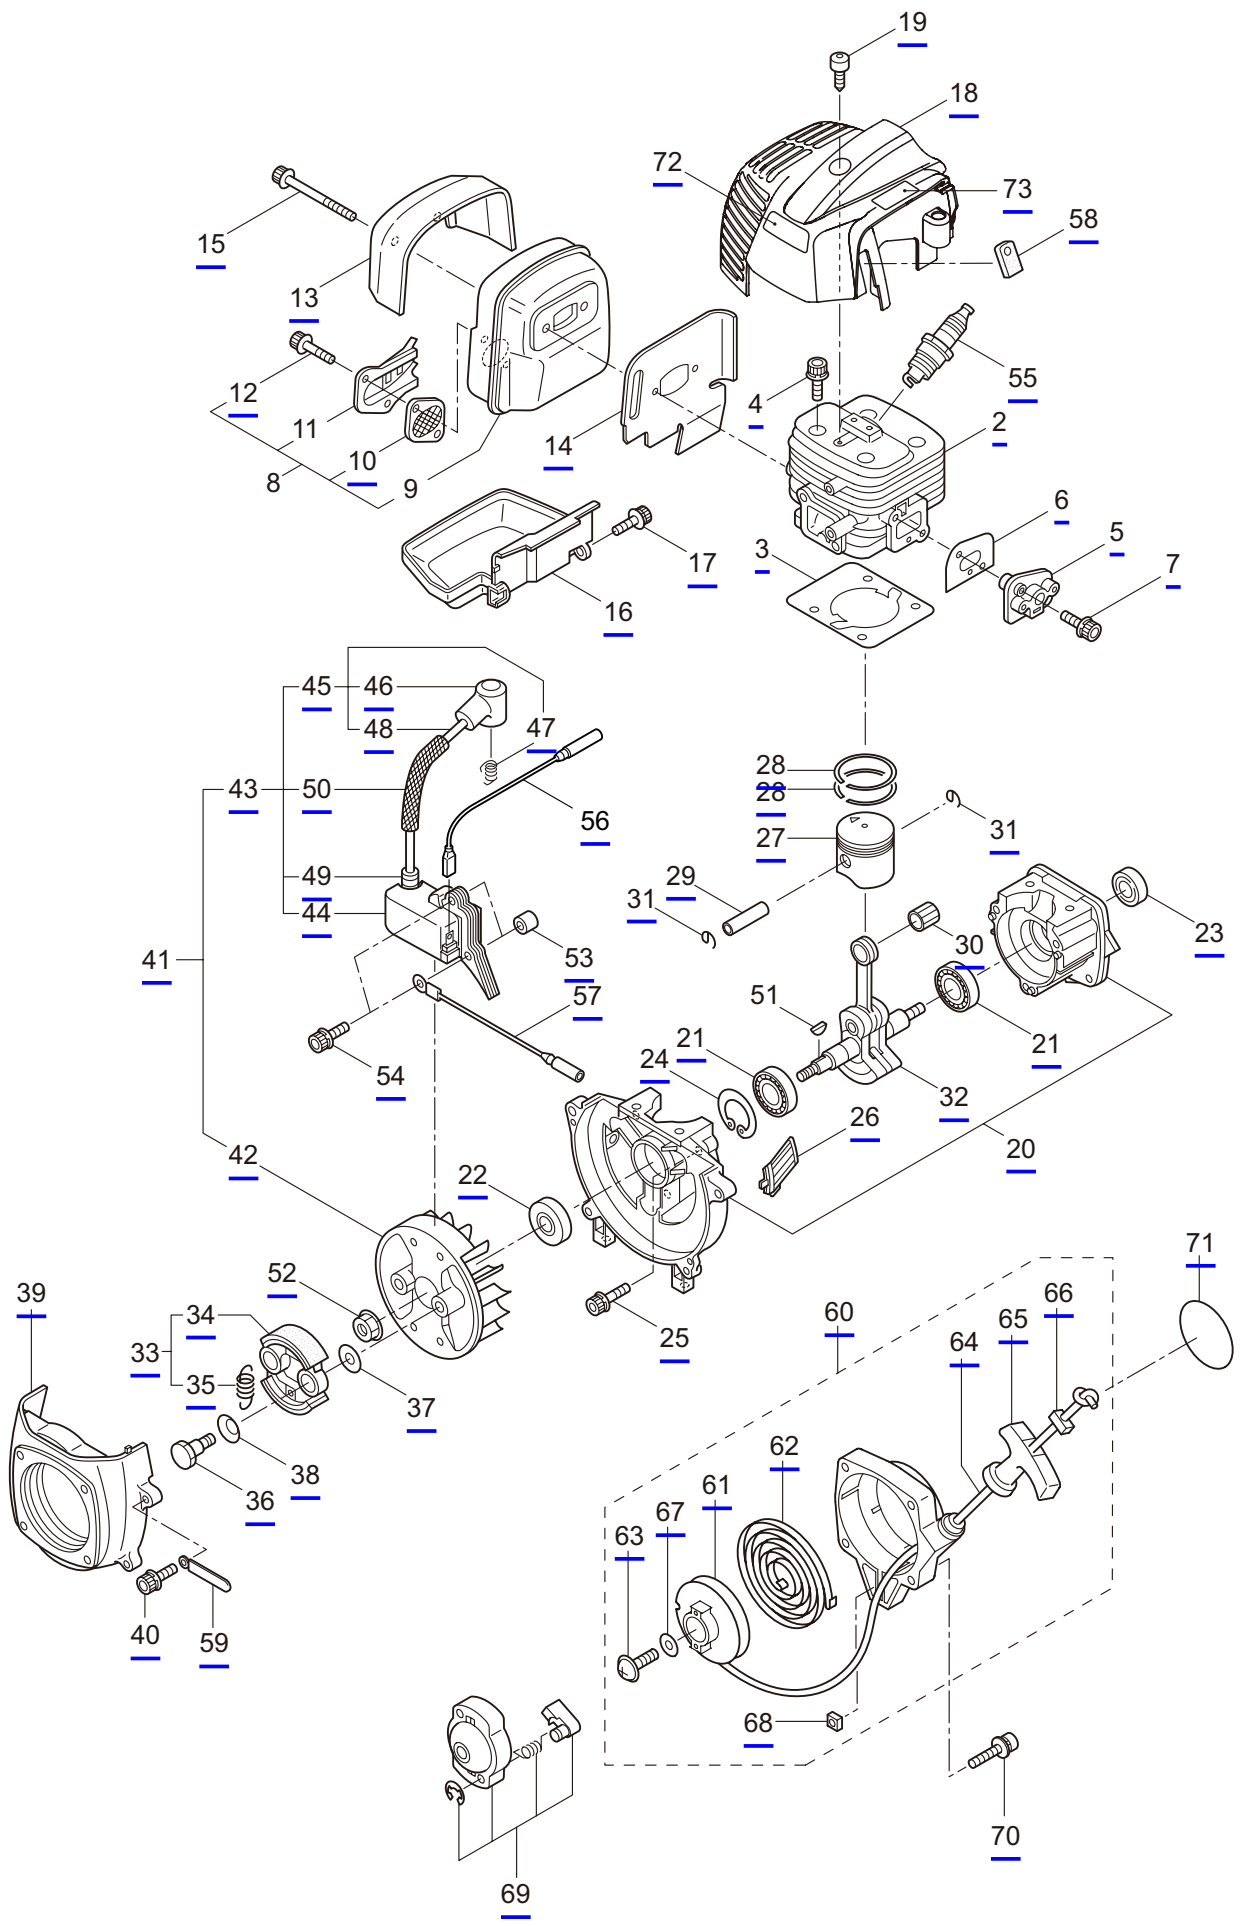

3. BT230L ENGINE

Ref. No.	Part No.	Part Name	Q'ty	Remarks
3-46	261074	Plug Boot	1	
3-47	261075	Connector	1	
3-48	281709	Spark Plug Wire	1	
3-49	261072	Cap	1	
3-50	280080	Insulator	1	
3-51	261076	Woodruff Key	1	3x10
3-52	261417	Nut,Rotor	1	M8
3-53	280381	Spacer	2	
3-54	261256	Cap Screw	2	M4x25
3-55	285982	Spark Plug	1	NGK BPM8Y
3-56	263804	Lead	1	
3-57	268044	Lead	1	
3-58	269189	Grommet	1	
3-59	264588	Clamp	1	
3-60	282757	Starter Ass'y	1	Incl.61-68
3-61	280492	Reel	1	
3-62	287421	Spiral Spring	1	
3-63	280494	Screw	1	
3-64	283616	Starter Rope	1	
3-65	282186	Starter Grip	1	
3-66	282187	Stopper	1	
3-67	280547	Washer	1	
3-68	269423	Nut	1	
3-69	269492	Starter Pulley Ass'y	1	
3-70	265724	Cap Screw	4	M4x25
3-71	246552	Label	1	CER230E
3-72	246553	Label	1	BT230L
3-73	287272	Label	1