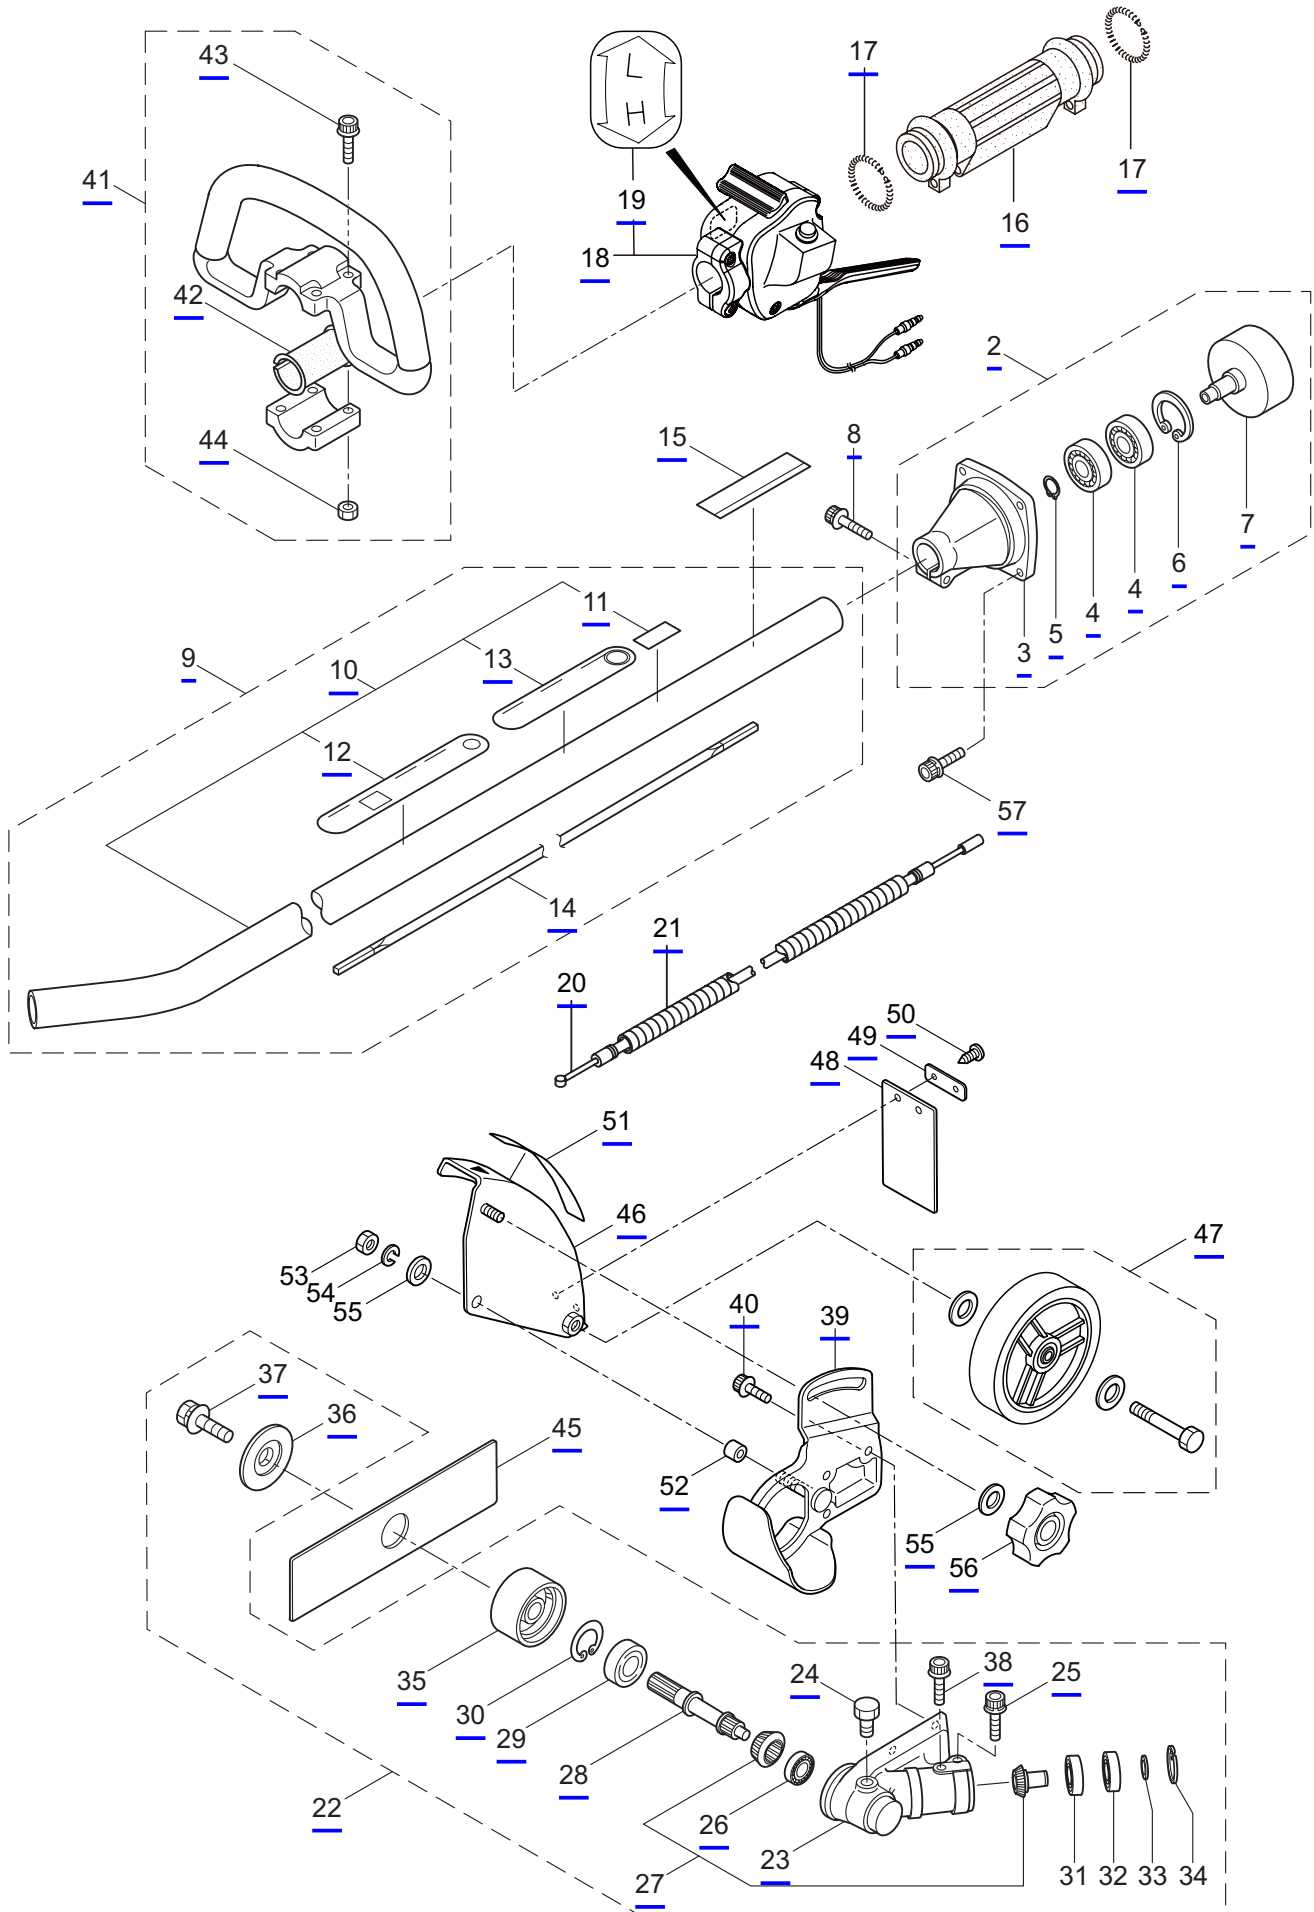

PARTS LIST

E270

CONTENTS

1. MAIN BODY	1 ~ 4
2. ACCESSORIES	5 ~ 6
3. ENGINE	7 ~ 10
4. CARBURETOR, FUEL TANK	11 ~ 14

2019. 12.

P/N 524922

1. E270
MAIN BODY

Ref. No.	Part No.	Part Name	Q'ty	Remarks
1-1	364861	E270	1	
1-2	220155	Clutch Case Ass'y	1	Incl.3-7
1-3	220156	Clutch Case	1	
1-4	214161	Bearing	2	#6000ZZ
1-5	014210	Snap Ring	1	#10
1-6	054676	Snap Ring	1	#26
1-7	218588	Clutch Drum	1	
1-8	261246	Cap Screw	1	M5x25
1-9	224556	Driveshaft Kit	1	Incl.10-14
1-10	224557	Driveshaft Tube Ass'y	1	Incl.11-13
1-11	223926	Label	1	Lubricate
1-12	221501	Label	1	Warning
1-13	221502	Label	1	Caution
1-14	224555	Driveshaft	1	
1-15	242129	Label	1	<u>E270</u>
1-16	211736	Shaft Grip	1	
1-17	211737	Band	2	
1-18	242050	Throttle Trigger Ass'y	1	Incl.19
1-19	237241	Label	1	
1-20	235752	Throttle Cable	1	
1-21	213548	Plastic Tube	1	#10x200L
1-22	220168	Gearcase Ass'y	1	Incl.23-38
1-23	219077	Gearcase	1	
1-24	234109	Bolt	1	M8x8
1-25	261246	Cap Screw	1	M5x25
1-26	210554	Bearing	1	#608
1-27	227101	Gear Set	1	
1-28	216056	Blade Shaft	1	
1-29	212999	Bearing	1	#6001 2RK
1-30	055185	Snap Ring	1	H28
1-31	210560	Bearing	1	#609
1-32	140268	Bearing	1	#609Z
1-33	228477	Snap Ring	1	#9
1-34	140270	Snap Ring	1	#24
1-35	220148	Boss Adapter	1	
1-36	232852	Clamping Washer	1	
1-37	215610	Bolt	1	M8x22,Counterclockwise
1-38	215993	Cap Screw	1	M5x10
1-39	238680	Plate Comp	1	
1-40	282802	Cap Screw	3	M5x18
1-41	215601	Loop Handle Ass'y	1	Incl.42-44
1-42	213171	Packing	1	
1-43	215608	Cap Screw	4	M5x30x16
1-44	081027	Nut	4	M5
1-45	216062	Cutting Blade	1	50x195x3.2

1. E270
MAIN BODY

Ref. No.	Part No.	Part Name	Q'ty	Remarks
1-46	220158	Shield	1	
1-47	229590	Wheel Ass'y	1	
1-48	220162	Flap	1	
1-49	238686	Plate	1	t1.6
1-50	128195	Screw	2	M4x8
1-51	221528	Label	1	Caution
1-52	220165	Collar	1	8.2x10x8L
1-53	126521	Nut	1	M8
1-54	126232	Spring Washer	1	M8
1-55	127216	Washer	2	M8
1-56	219088	Clamping Knob Ass'y	1	
1-57	261250	Cap Screw	4	M5x20