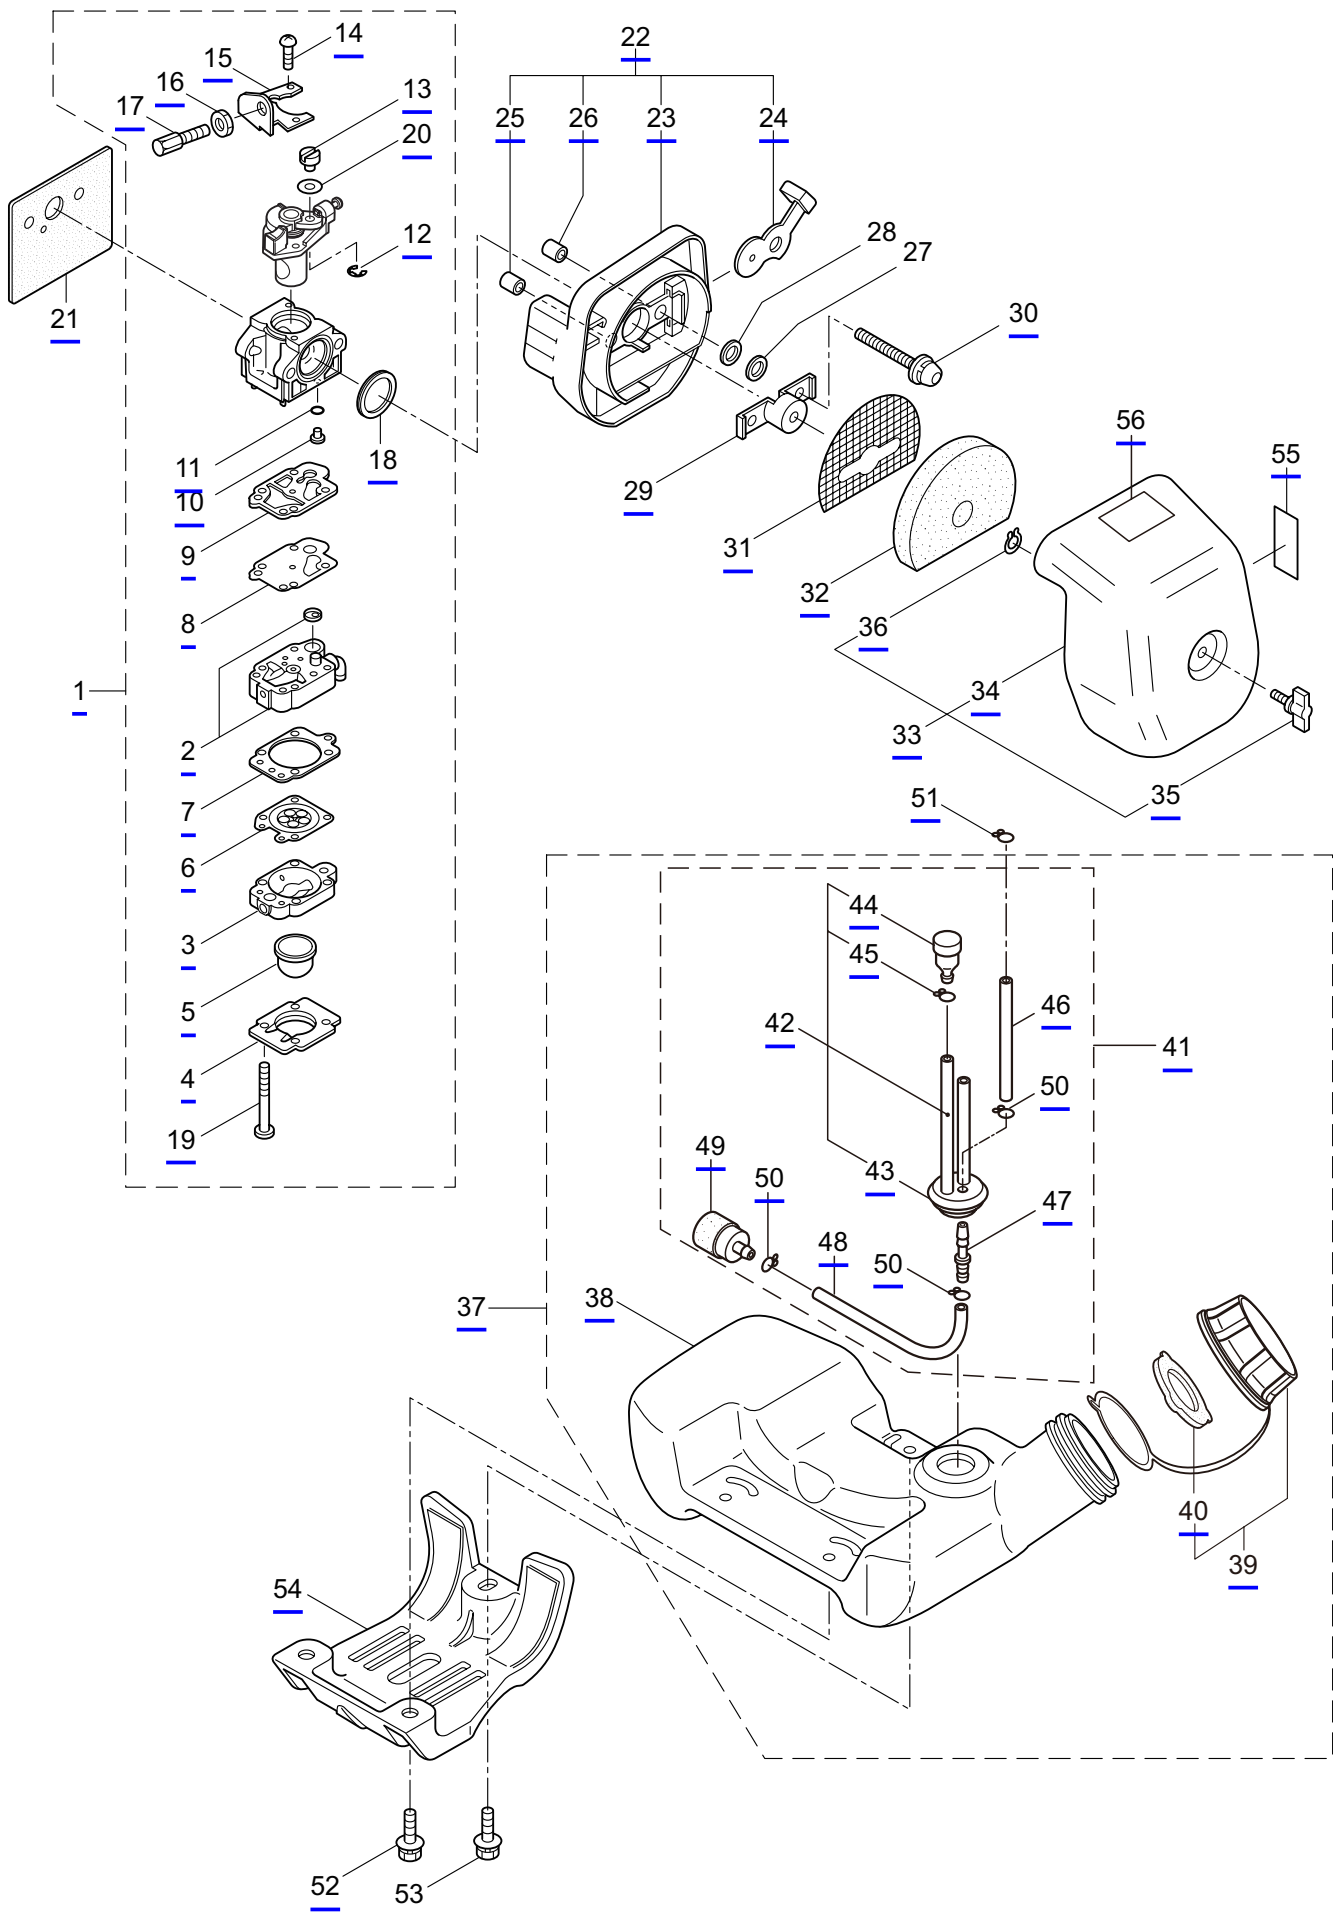

4. E270
CARBURETOR, FUEL TANK

Ref. No.	Part No.	Part Name	Q'ty	Remarks
4-46	289028	Pipe A	1	3x5x53L
4-47	288921	Joint	1	
4-48	289033	Pipe	1	3x5x100L
4-49	277887	Filter Ass'y	1	
4-50	261117	Clip	3	
4-51	261117	Clip	1	
4-52	281714	Cap Screw	2	M5x20
4-53	281715	Cap Screw	1	M5x20
4-54	281441	Stand	1	
4-55	261352	Label	1	Choke
4-56	285188	Label	1