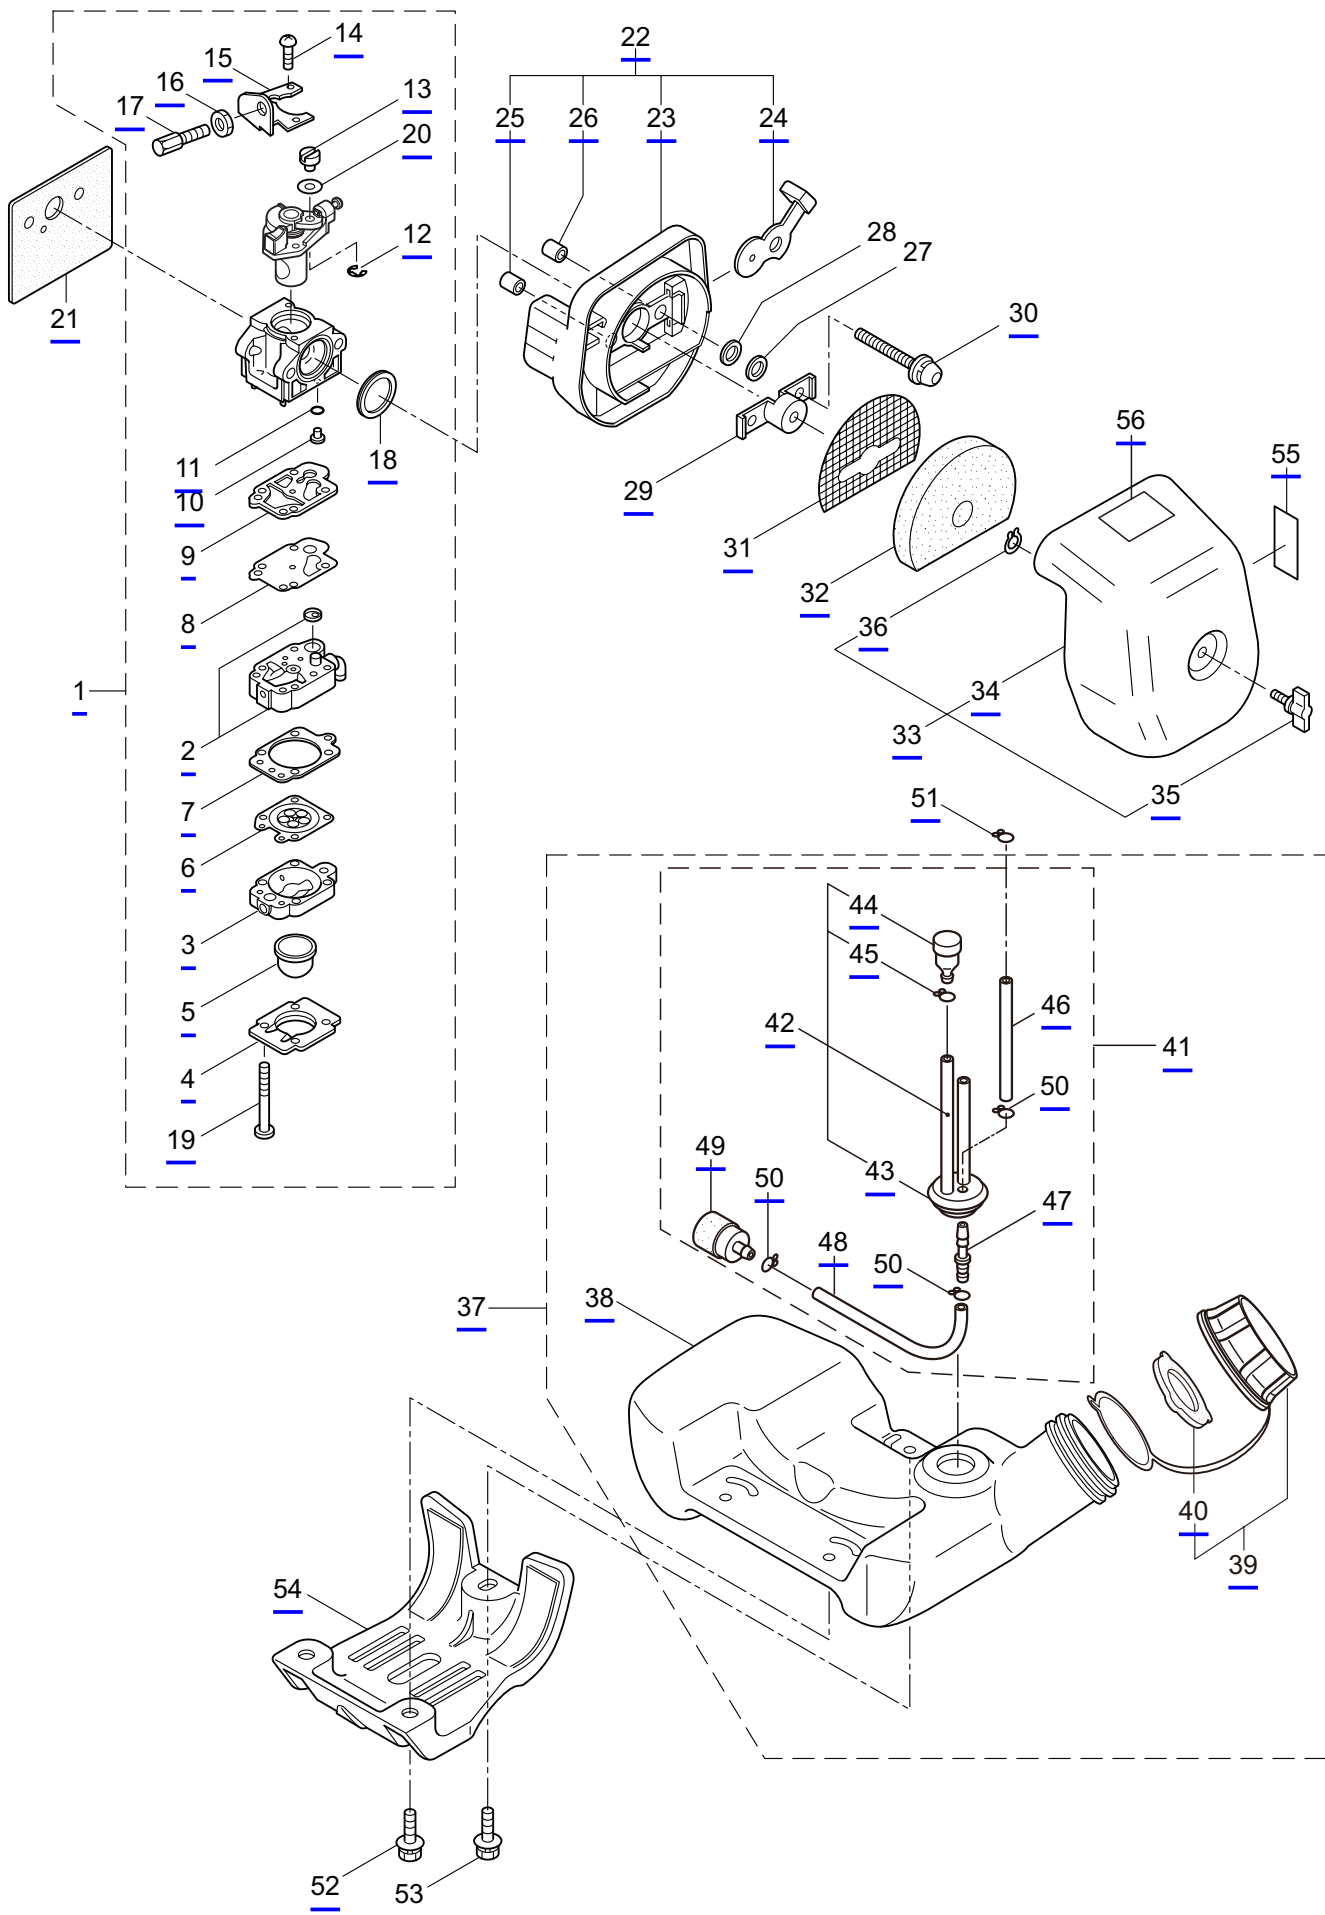

4. E270
CARBURETOR, FUEL TANK

Ref. No.	Part No.	Part Name	Q'ty	Remarks
4-1	283898	Carburetor Ass'y	1	Incl.2-20 New gasket required
4-2	264155	Pump Body	1	
4-3	262991	Purge Body	1	
4-4	262992	Cover Plate	1	
4-5	261874	Primer Bulb	1	
4-6	283905	Diaphragm, Meterring	1	
4-7	262993	Gasket	1	
4-8	262994	Diaphragm,Fuel Pump	1	
4-9	282576	Gasket	1	
4-10	281487	Main Jet	1	#37
4-11	261871	O-Ring	1	
4-12	261876	E-Ring	1	
4-13	261658	Swivel	1	
4-14	261875	Screw	2	
4-15	264677	Bracket	1	
4-16	261878	Nut	1	
4-17	263994	Adapter	1	
4-18	261657	Packing	1	
4-19	262996	Screw	4	
4-20	264678	Washer	1	
4-21	269762	Gasket	1	
4-22	268055	Air Filter Case Ass'y	1	Incl.23-26
4-23	268056	Air Filter Case	1	
4-24	268057	Valve	1	
4-25	268157	Sleeve	1	5.5x7.1x6L
4-26	268412	Sleeve	1	5.2x7.1x6.4L
4-27	263345	Packing	1	7.2x11xt1.3
4-28	263942	Washer	1	7.2x12xt0.15
4-29	263815	Stay	1	
4-30	264016	Cap Screw	2	M5x60
4-31	265026	Screen	1	
4-32	265027	Foam Element	1	
4-33	268058	Air Filter Cover Ass'y	1	Incl.34-36
4-34	268059	Air Filter Cover	1	
4-35	281438	Knob	1	
4-36	261734	Snap Ring	1	#5
4-37	246592	Fuel Tank Ass'y	1	Incl.38-50
4-38	284820	Fuel Tank	1	
4-39	289046	Tank Cap Ass'y	1	Incl.40
4-40	287058	Gasket	1	
4-41	289035	Fuel Pipe Pick-up Ass'y	1	Incl.42-50
4-42	289036	Fuel Pipe Ass'y	1	Incl.43-45
4-43	268065	Grommet	1	
4-44	261590	Breather	1	
4-45	261117	Clip	1