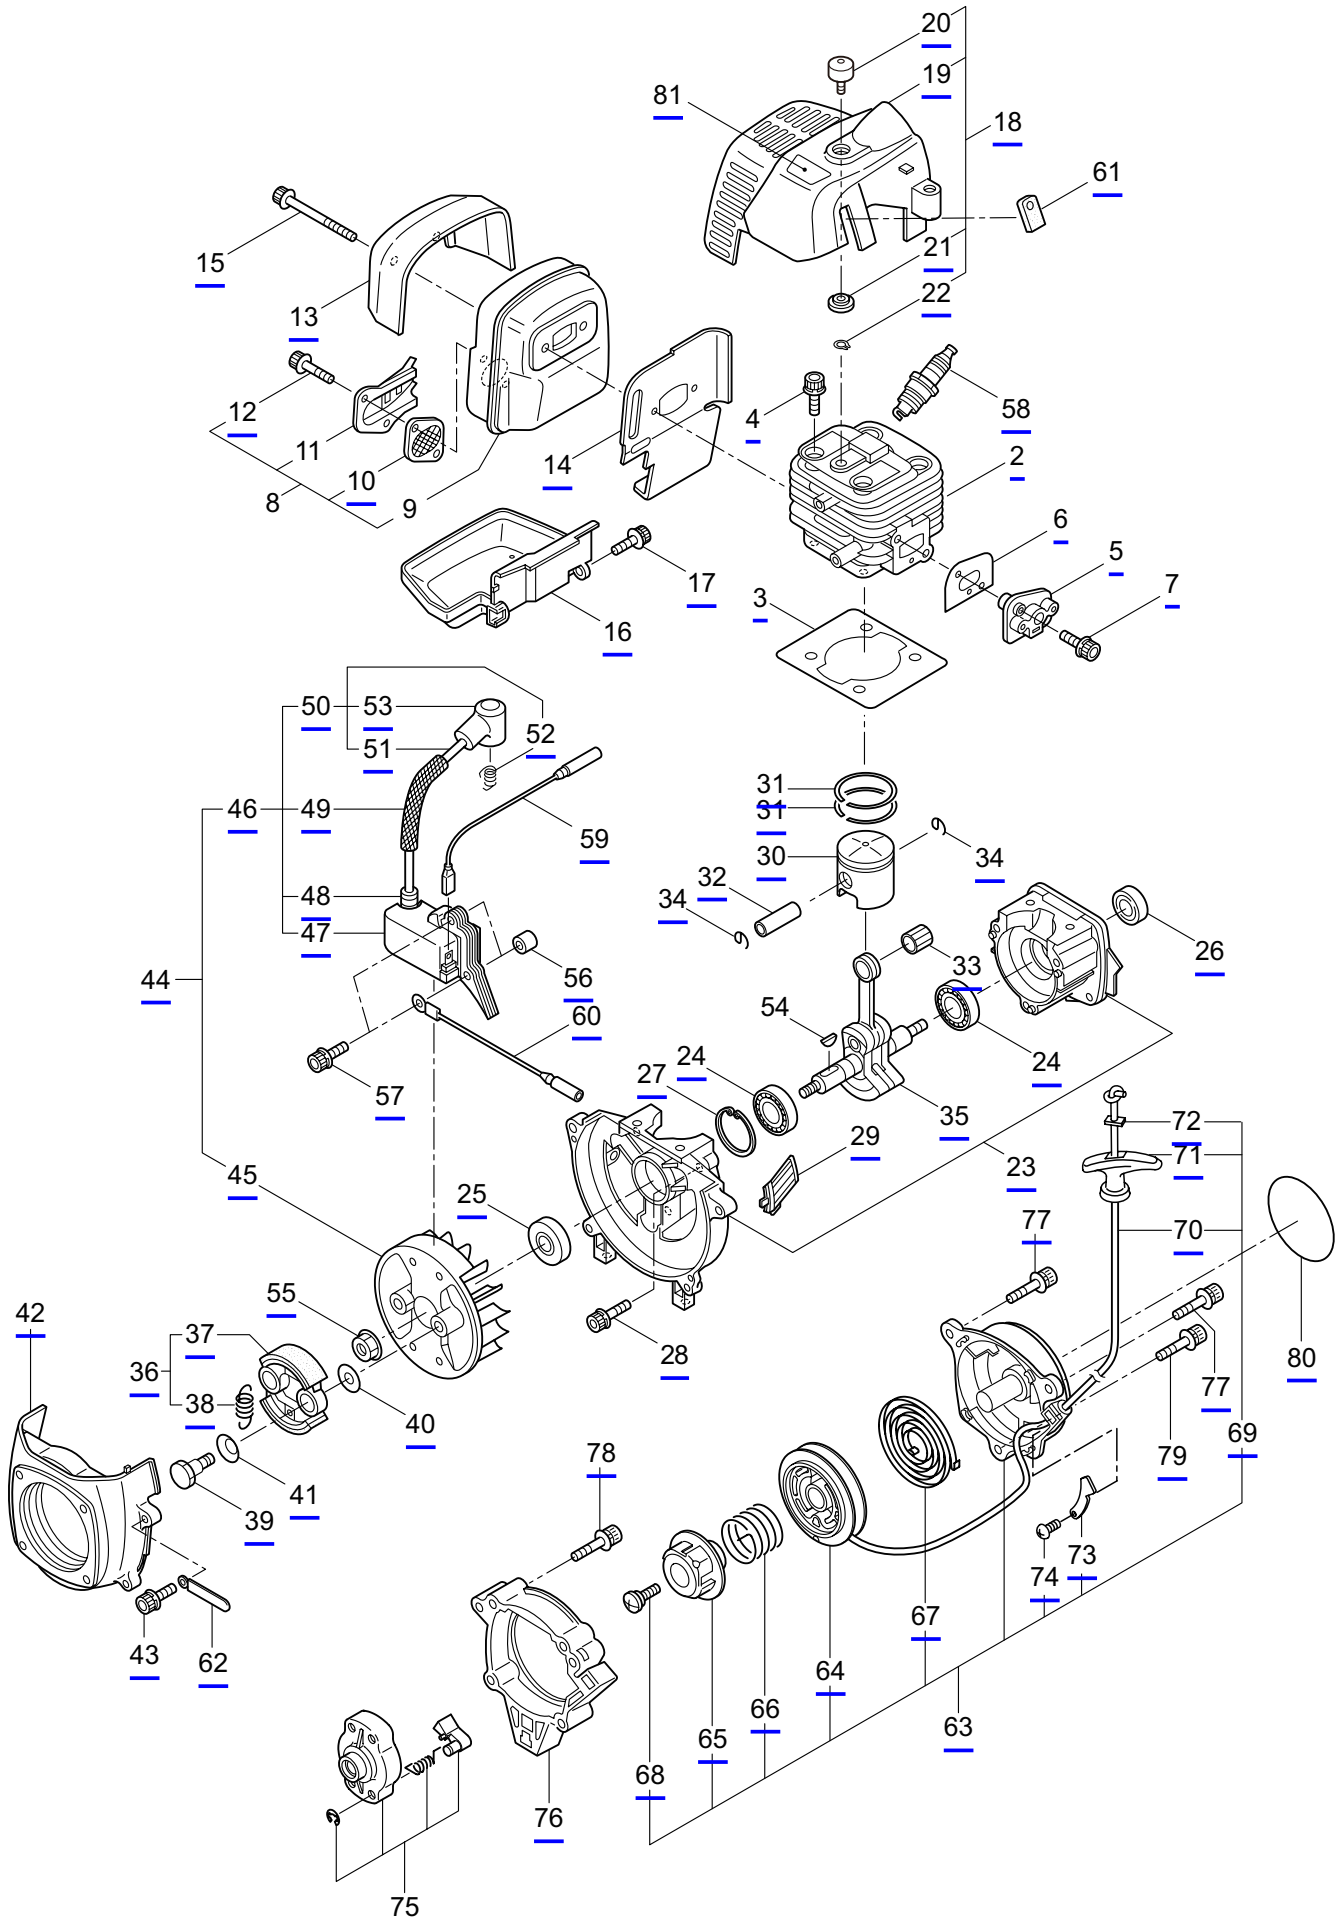

3. E270 ENGINE

Ref. No.	Part No.	Part Name	Q'ty	Remarks
3-1	<u>875368</u>	Engine	1	CE260/86
3-2	<u>283734</u>	Cylinder	1	
3-3	<u>283783</u>	Gasket	1	
3-4	<u>261250</u>	Cap Screw	4	M5x20
3-5	<u>269144</u>	Insulator	1	New gasket required
3-6	<u>267049</u>	Gasket	1	
3-7	<u>265924</u>	Cap Screw	2	M5x25
3-8	<u>282208</u>	Muffler Ass'y	1	Incl.9-12
3-9	<u>282209</u>	Muffler Comp	1	
3-10	<u>267056</u>	Spark Arrester	1	
3-11	<u>268171</u>	Muffler Tail	1	
3-12	<u>265107</u>	Cap Screw	2	M4x10
3-13	<u>284071</u>	Holder	1	
3-14	<u>283940</u>	Gasket	1	
3-15	<u>266402</u>	Cap Screw	2	M5x55
3-16	<u>281435</u>	Under Cover	1	
3-17	<u>267191</u>	Cap Screw	1	M5x16
3-18	<u>286707</u>	Top Cover Ass'y	1	Incl.19-22
3-19	<u>281434</u>	Top Cover	1	
3-20	<u>286300</u>	Knob	1	
3-21	<u>261020</u>	Spacer	1	
3-22	<u>261734</u>	Snap Ring	1	#5
3-23	<u>289582</u>	Crankcase	1	
3-24	<u>280488</u>	Bearing	2	PPL 6001
3-25	<u>261492</u>	Oil Seal	1	ISCD12287
3-26	<u>261386</u>	Oil Seal	1	ISCD12227
3-27	<u>055185</u>	Snap Ring	1	H28
3-28	<u>261612</u>	Cap Screw	3	M5x30
3-29	<u>281442</u>	Screen	1	
3-30	<u>272809</u>	Piston	1	
3-31	<u>261496</u>	Piston Ring	2	(2)Required
3-32	<u>261497</u>	Piston Pin	1	
3-33	<u>261037</u>	Bearing,Needle	1	KBK8x11x11.8x1
3-34	<u>261576</u>	Clip,Piston	2	
3-35	<u>265197</u>	Crankshaft/Conn.Rod Ass'y	1	
3-36	<u>267327</u>	Clutch Ass'y	1	Incl.37,38
3-37	<u>267342</u>	Clutch Shoe	2	(2)required
3-38	<u>267345</u>	Spring,Clutch	1	
3-39	<u>264505</u>	Bolt	2	
3-40	<u>261189</u>	Washer	2	6x16.5x1.2
3-41	<u>261777</u>	Wave Washer	2	
3-42	<u>281433</u>	Fan Cover	1	
3-43	<u>261250</u>	Cap Screw	4	M5x20
3-44	<u>283729</u>	Magneto Ass'y	1	Incl.45-53
3-45	<u>268253</u>	Rotor/Fan	1