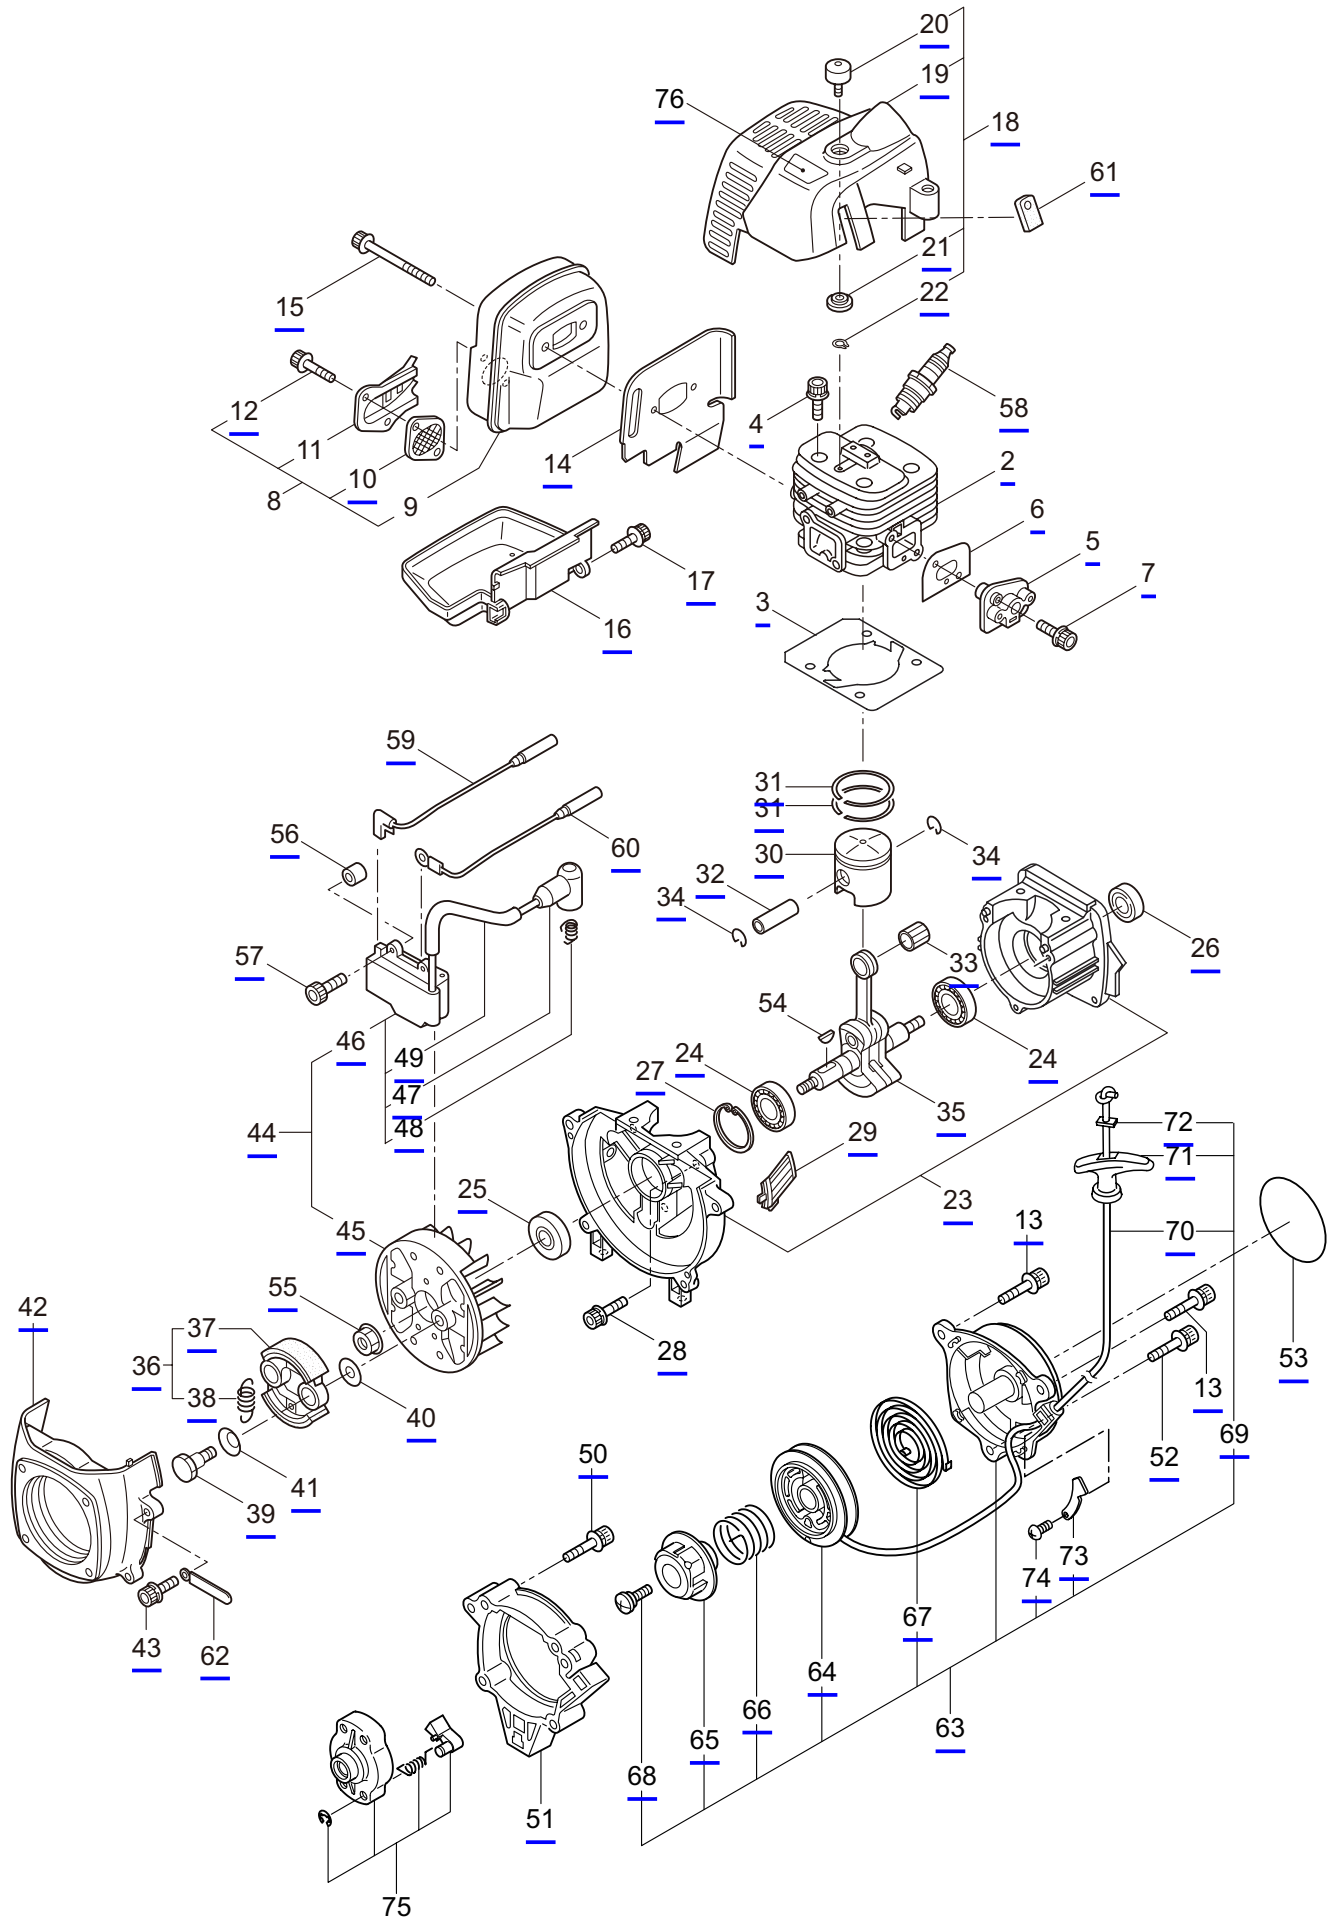

3. E300S ENGINE

Ref. No.	Part No.	Part Name	Q'ty	Remarks
3-1	875370	Engine	1	CE300/110
3-2	286791	Cylinder	1	
3-3	286846	Gasket	1	
3-4	261250	Cap Screw	4	M5x20
3-5	269144	Insulator	1	New gasket required
3-6	267049	Gasket	1	
3-7	265924	Cap Screw	2	M5x25
3-8	283007	Muffler Ass'y	1	Incl.9-12
3-9	283003	Muffler Comp	1	
3-10	267056	Spark Arrester	1	
3-11	268171	Muffler Tail	1	
3-12	265107	Cap Screw	2	M4x10
3-13	283391	Cap Screw	2	M4x20
3-14	281440	Gasket	1	
3-15	266402	Cap Screw	2	M5x55
3-16	281435	Under Cover	1	
3-17	267191	Cap Screw	1	M5x16
3-18	286707	Top Cover Ass'y	1	Incl.19-22
3-19	281434	Top Cover	1	
3-20	286300	Knob	1	
3-21	261020	Spacer	1	
3-22	261734	Snap Ring	1	#5
3-23	286851	Crankcase	1	
3-24	280488	Bearing	2	PPL 6001
3-25	261492	Oil Seal	1	ISCD12287
3-26	261386	Oil Seal	1	ISCD12227
3-27	055185	Snap Ring	1	H28
3-28	261612	Cap Screw	3	M5x30
3-29	281442	Screen	1	
3-30	283380	Piston	1	
3-31	265067	Piston Ring	2	(2)Required
3-32	265068	Piston Pin	1	
3-33	265225	Bearing,Needle	1	
3-34	261393	Clip,Piston Pin	2	
3-35	265141	Crankshaft/Conn.Rod Ass'y	1	
3-36	267327	Clutch Ass'y	1	Incl.37,38
3-37	267342	Clutch Shoe	2	(2)required
3-38	267345	Spring,Clutch	1	
3-39	264505	Bolt	2	
3-40	261189	Washer	2	6x16.5xt1.2
3-41	261777	Wave Washer	2	
3-42	281433	Fan Cover	1	
3-43	261250	Cap Screw	4	M5x20
3-44	287898	Magneto Ass'y	1	Incl.45-49
3-45	287902	Rotor/Fan	1