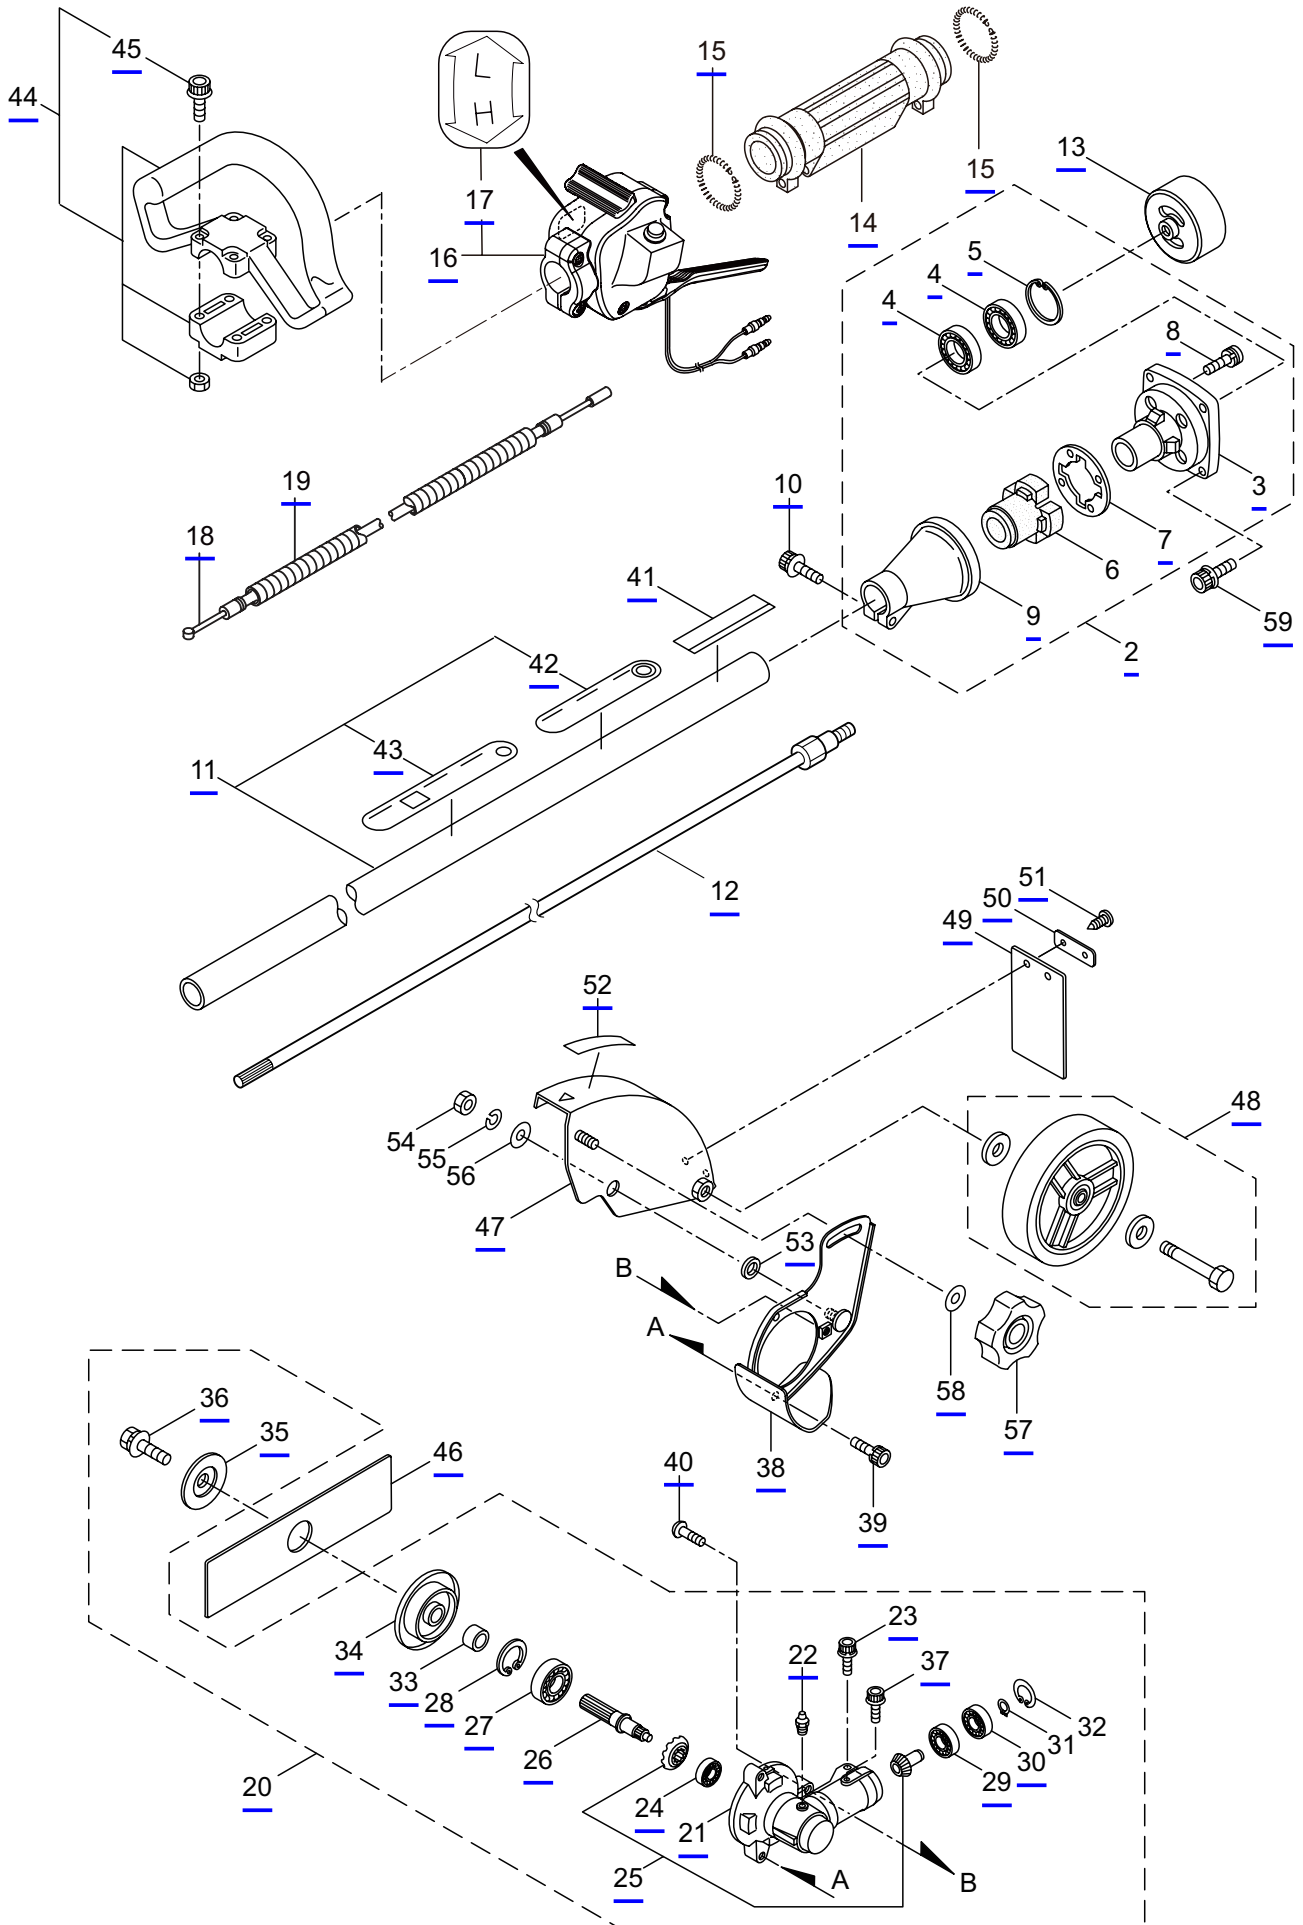

PARTS LIST

E300S

CONTENTS

1. MAIN BODY	1 ~ 4
2. ACCESSORIES	5 ~ 6
3. ENGINE	7 ~ 10
4. CARBURETOR, FUEL TANK	11 ~ 14

2019. 12.

P/N 524923

1. E300S
 MAIN BODY

Ref. No.	Part No.	Part Name	Q'ty	Remarks
1-1	364862	E300S	1	
1-2	215512	Clutch Case Ass'y	1	Incl.3-9
1-3	214592	Bearing Case	1	
1-4	214161	Bearing	2	#6000ZZ
1-5	054676	Snap Ring	1	#26
1-6	560309	Buffer	1	
1-7	214163	Washer	1	
1-8	092033	Screw	4	M5x15
1-9	214593	Driveshaft Tube Adapter	1	
1-10	261246	Cap Screw	1	M5x25
1-11	220078	Driveshaft Tube Ass'y	1	Incl.42,43
1-12	219268	Driveshaft Ass'y	1	
1-13	054677	Clutch Drum	1	
1-14	211736	Shaft Grip	1	
1-15	211737	Band	2	
1-16	242050	Throttle Trigger Ass'y	1	Incl.17
1-17	237241	Label	1	
1-18	235752	Throttle Cable	1	
1-19	213548	Plastic Tube	1	#10x200L
1-20	232621	Gearcase Ass'y	1	Incl.21-37
1-21	232631	Gearcase	1	
1-22	069553	Grease Nipple	1	
1-23	261246	Cap Screw	1	M5x25
1-24	210554	Bearing	1	#608
1-25	227104	Gear Set	1	
1-26	232632	Blade Shaft	1	
1-27	217659	Bearing	1	#6201 2RK
1-28	016732	Snap Ring	1	#32
1-29	210560	Bearing	1	#609
1-30	140268	Bearing	1	#609Z
1-31	228477	Snap Ring	1	#9
1-32	140270	Snap Ring	1	#24
1-33	232633	Collar	1	
1-34	232634	Boss Adapter Ass'y	1	
1-35	232852	Clamping Washer	1	
1-36	215610	Bolt	1	M8x22, Counterclockwise
1-37	215993	Cap Screw	1	M5x10
1-38	238684	Plate Comp	1	
1-39	219113	Cap Screw	2	M6x20
1-40	264217	Cap Screw	1	M5x20
1-41	242137	Label	1	E300S
1-42	221501	Label	1	Warning
1-43	221502	Label	1	Caution
1-44	227816	Loop Handle Ass'y	1	Incl.45
1-45	215608	Cap Screw	4	M5x30x16

1. E300S
 MAIN BODY

Ref. No.	Part No.	Part Name	Q'ty	Remarks
1-46	216062	Cutting Blade	1	50x195xt3.2
1-47	232639	Shield	1	
1-48	229590	Wheel Ass'y	1	
1-49	220162	Flap	1	
1-50	238686	Plate	1	t1.6
1-51	128195	Screw	2	M4x8
1-52	221528	Label	1	Caution
1-53	232641	Washer	1	8x13xt2.5
1-54	126521	Nut	1	M8
1-55	126232	Spring Washer	1	M8
1-56	127216	Washer	1	M8
1-57	219088	Clamping Knob Ass'y	1	
1-58	127216	Washer	1	M8
1-59	261250	Cap Screw	4	M5x20