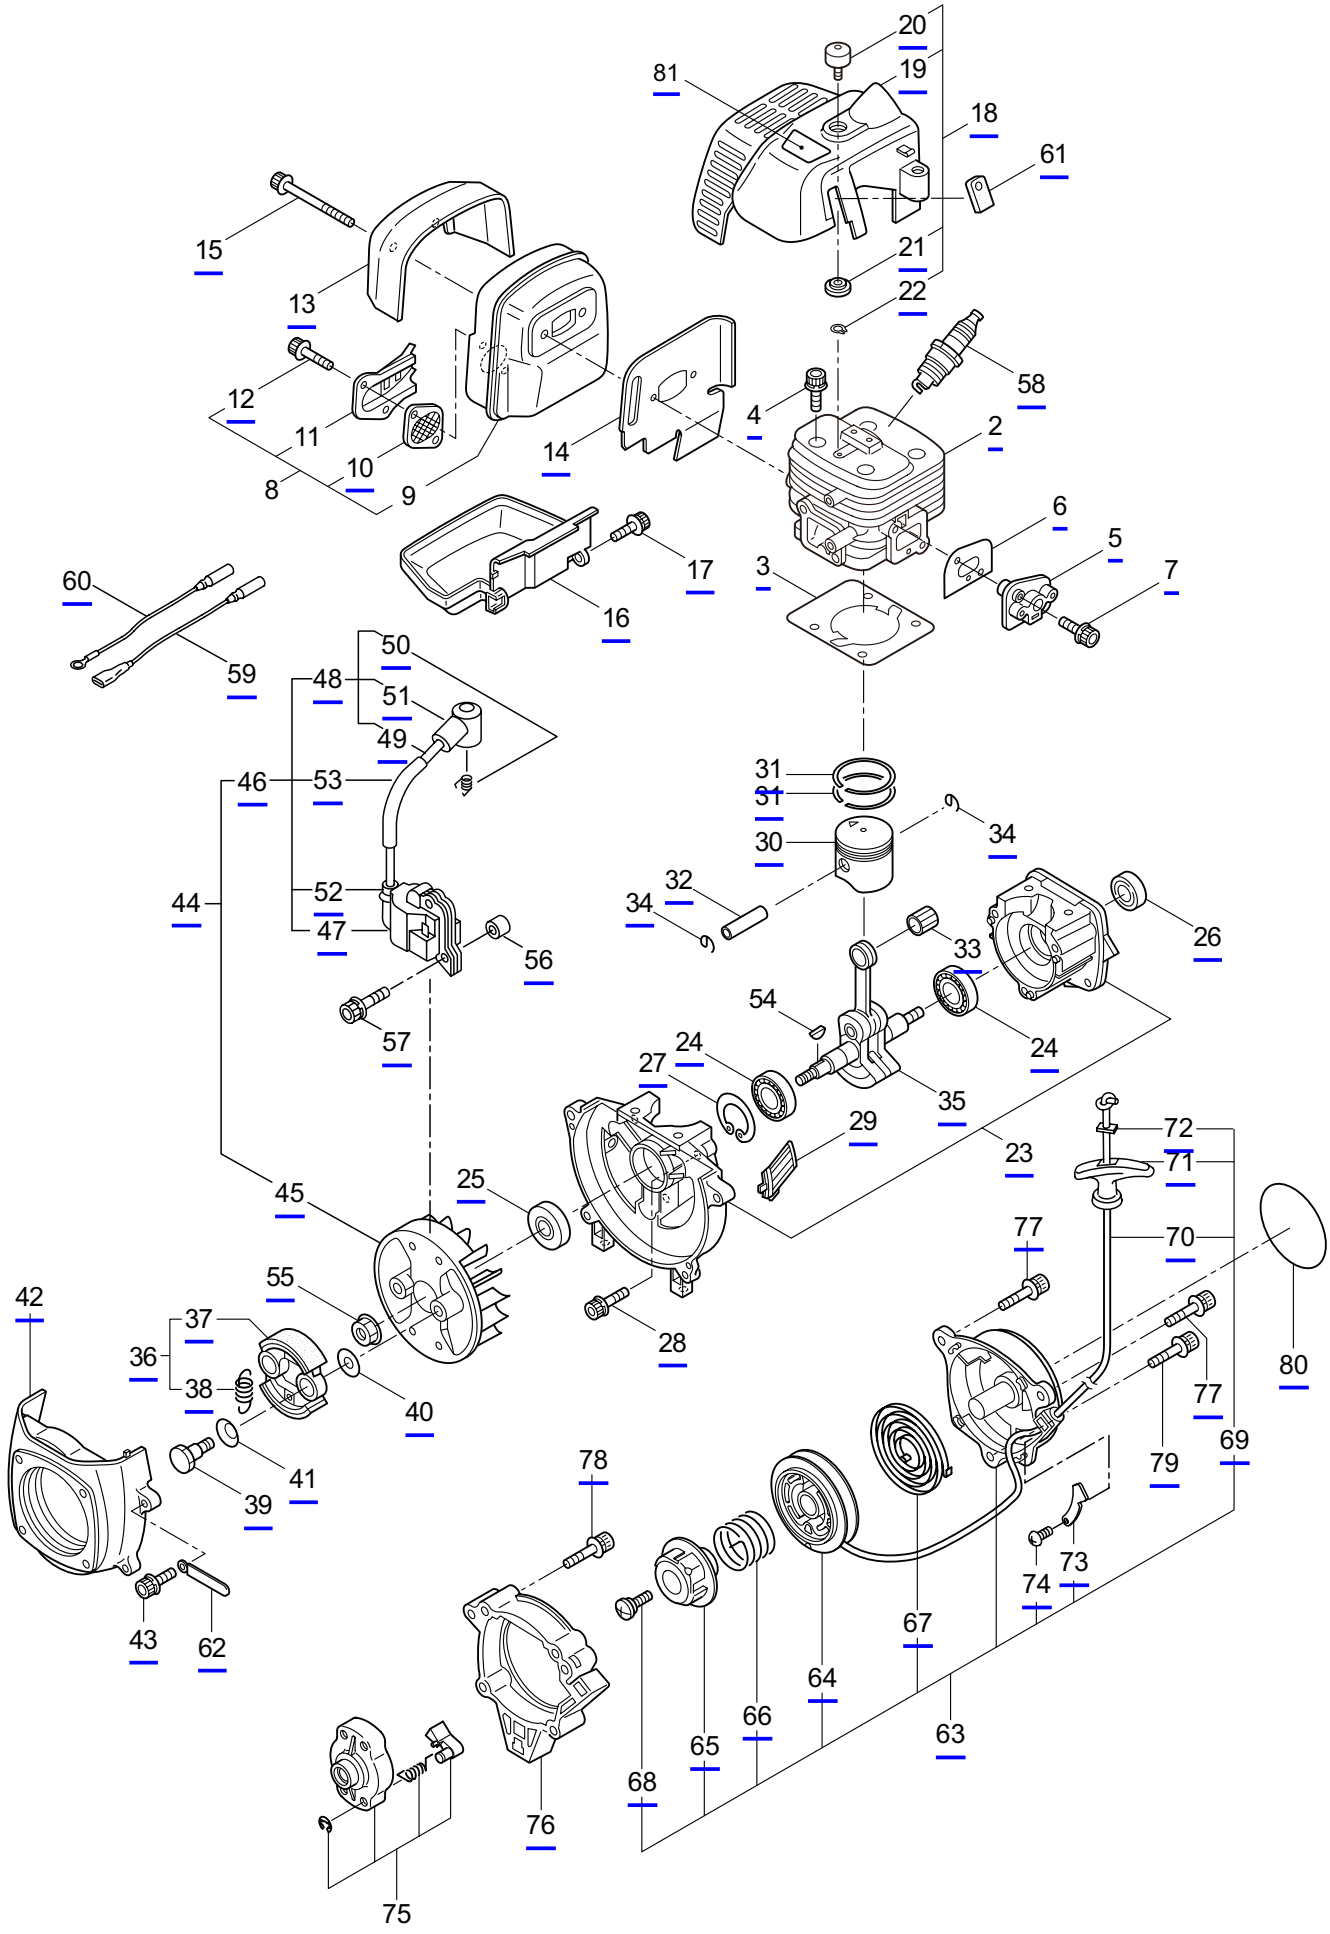

3. EH230D ENGINE

Ref. No.	Part No.	Part Name	Q'ty	Remarks
3-46	288516	Ignition Coil Ass'y	1	Incl.47-53
3-47	289483	Coil	1	
3-48	289484	Spark Plug Wire Ass'y	1	Incl.49-51
3-49	289485	Spark Plug Wire	1	
3-50	272805	Connector	1	
3-51	283178	Plug Boot	1	
3-52	283271	Cap	1	
3-53	289486	Insulator	1	
3-54	261076	Woodruff Key	1	3x10
3-55	261417	Nut,Rotor	1	M8
3-56	280381	Spacer	2	
3-57	261256	Cap Screw	2	M4x25
3-58	285982	Spark Plug	1	NGK BPM8Y
3-59	288416	Wire, Lead	1	
3-60	268044	Lead	1	
3-61	269189	Grommet	1	
3-62	264588	Clamp	1	
3-63	273254	Starter Ass'y	1	Incl.64-74
3-64	283504	Reel	1	
3-65	283505	Cam Plate	1	
3-66	283506	Spring	1	
3-67	261721	Spiral Spring	1	
3-68	267213	Screw	1	
3-69	273261	Rope Ass'y	1	Incl.70-72
3-70	283579	Stater Rope	1	
3-71	287651	Starter Grip	1	
3-72	283511	Rope Stopper	1	
3-73	277328	Cover	1	
3-74	273037	Screw	1	
3-75	283575	Starter Pawl Ass'y	1	
3-76	284698	Adapter Ass'y	1	
3-77	283391	Cap Screw	2	M4x20
3-78	265726	Cap Screw	4	M4x16
3-79	282096	Cap Screw	1	M4x16WSW
3-80	246557	Label	1	CER230
3-81	246667	Label	1	MARUYAMA EH230D