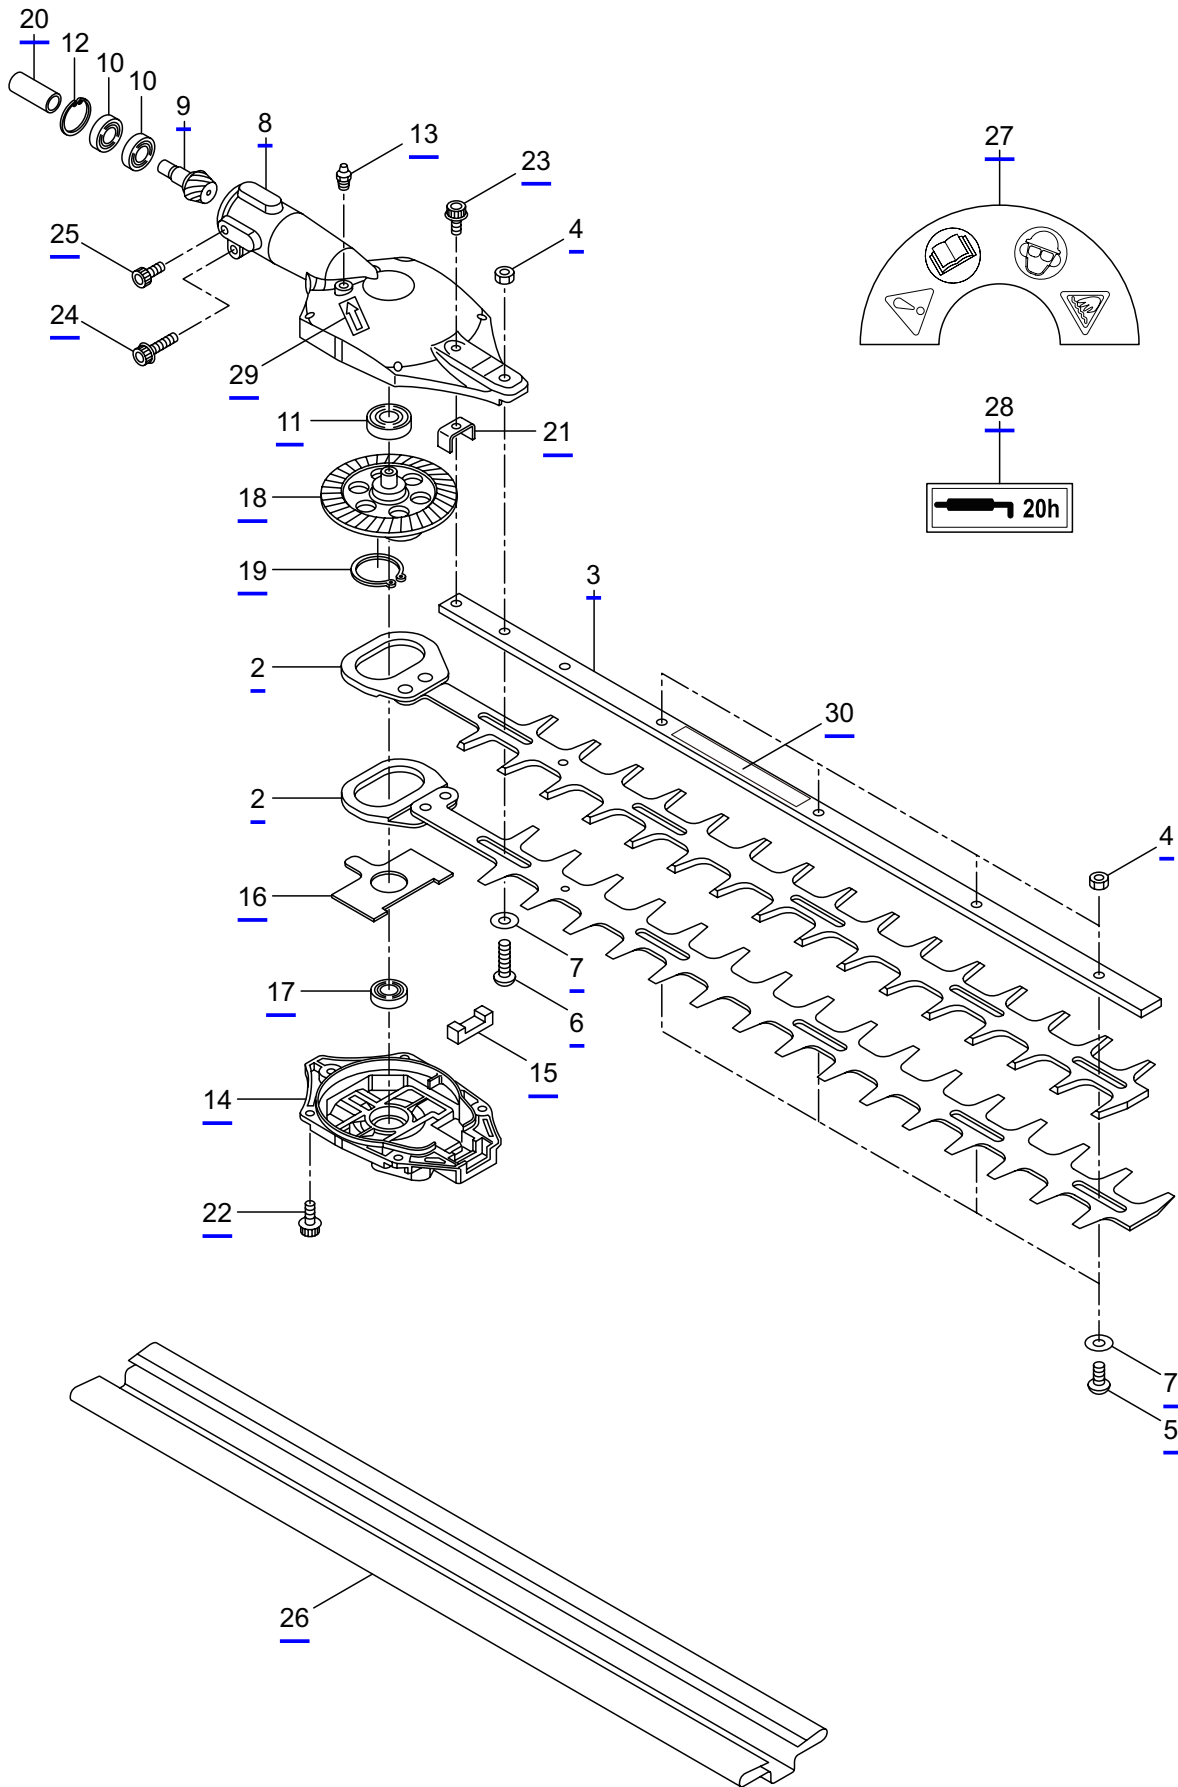

PARTS LIST

EH230D

CONTENTS

1. BLADE	1 ~ 2
2. CLUTCH CASE, ACCESSORIES	3 ~ 4
3. ENGINE	5 ~ 8
4. CARBURETOR, FUEL TANK	9 ~ 12

2019. 12.

MARUYAMA

P/N 524924

1. EH230D
BLADE

Ref. No.	Part No.	Part Name	Q'ty	Remarks
1-1	364863	EH230D	1	
1-2	423687	Blade	2	
1-3	423322	Guide Plate	1	
1-4	580764	U-Nut	5	M6
1-5	631765	Screw	4	L17
1-6	407328	Screw	1	L26
1-7	991913	Washer	5	
1-8	423323	Upper Case	1	
1-9	423324	Pinion	1	
1-10	423325	Bearing	2	#6900UU
1-11	407313	Bearing	1	
1-12	631772	Snap Ring	1	RTW22
1-13	580766	Grease Nipple	1	M6
1-14	423326	Lower Case	1	
1-15	407332	Felt	1	
1-16	407340	Plate	1	
1-17	638464	Bearing	1	#608Z
1-18	423327	Crank Comp	1	
1-19	631759	Snap Ring	1	STW28
1-20	631779	Joint	1	
1-21	407333	Plate	1	
1-22	407331	Bolt	5	M5x14
1-23	423328	Cap Screw	1	M5x16
1-24	631778	Cap Screw	1	M5x25
1-25	423329	Cap Screw	1	M5x12
1-26	423330	Cover of Blade	1	
1-27	423331	Label	1	
1-28	423332	Label	1	
1-29	423333	Label	1	
1-30	235595	Label	1	

2. EH230D CLUTCH CASE, ACCESSORIES

Ref. No.	Part No.	Part Name	Q'ty	Remarks
2-1	261250	Cap Screw	4	M5x20
2-2	215512	Clutch Case Ass'y	1	Incl.3-9
2-3	214592	Bearing Case	1	
2-4	214161	Bearing	2	#6000ZZ
2-5	054676	Snap Ring	1	#26
2-6	560309	Buffer	1	
2-7	214163	Washer	1	
2-8	092033	Screw	4	M5x15
2-9	214593	Driveshaft Tube Adapter	1	
2-10	261246	Cap Screw	1	M5x25
2-11	054677	Clutch Drum	1	
2-12	235494	Driveshaft	1	
2-13	242653	Driveshaft Tube Ass'y	1	
2-14	211736	Shaft Grip	1	
2-15	211737	Band	2	
2-16	242050	Throttle Trigger Ass'y	1	Incl.17
2-17	237241	Label	1	
2-18	235752	Throttle Cable	1	
2-19	213548	Plastic Tube	1	#10x200L
2-20	242145	Label	1	EH230D
2-21	227816	Loop Handle Ass'y	1	Incl.22
2-22	215608	Cap Screw	4	M5x30x16
2-23	210418	Box Spanner	1	13x19x(+)
2-24	219432	Wrench	1	4mm
2-25	242149	Instruction Manual	1	EH230D/270D-S