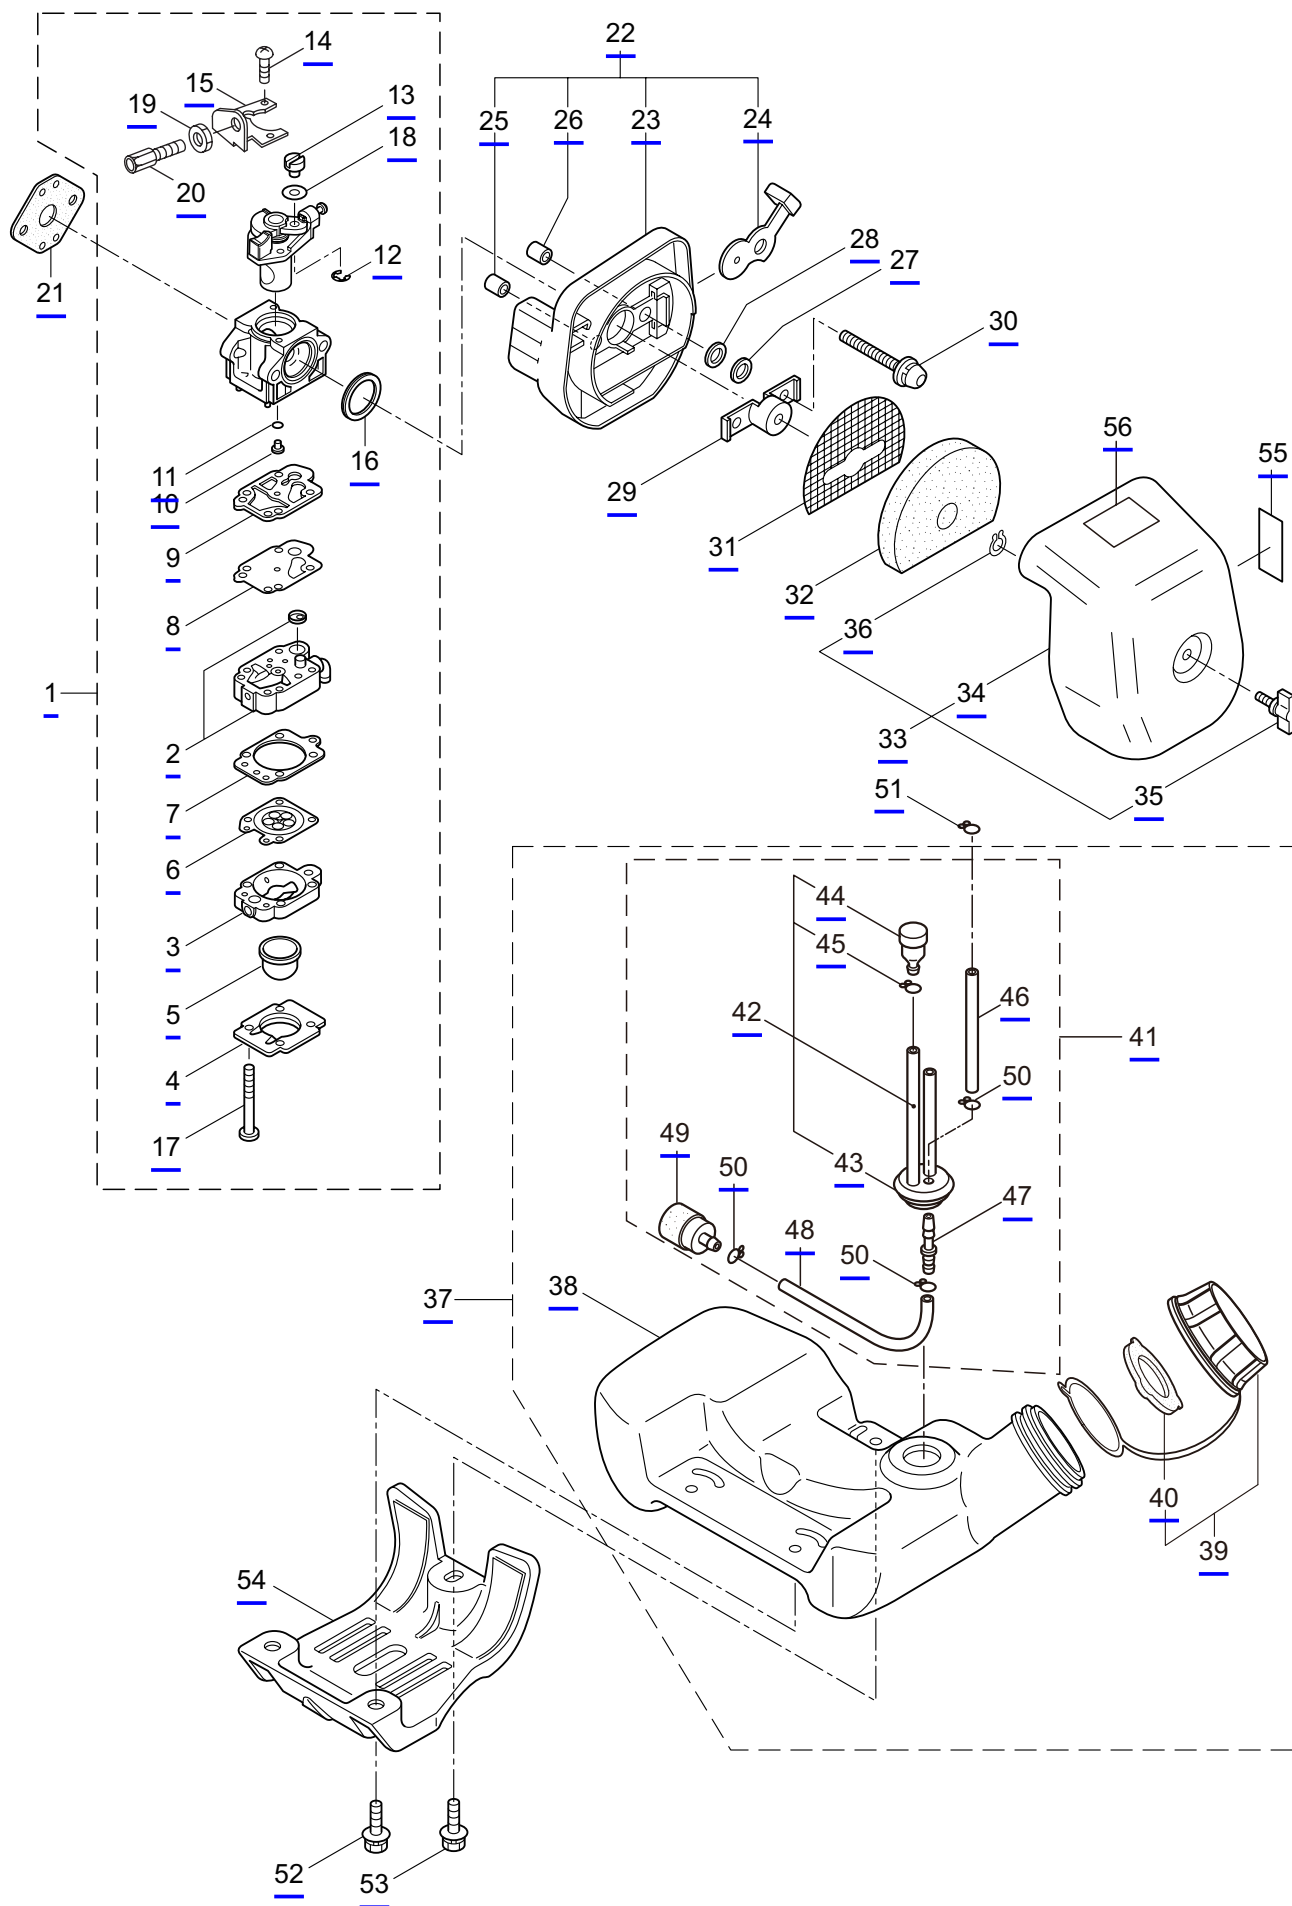

4. EH230D
CARBURETOR, FUEL TANK

Ref. No.	Part No.	Part Name	Q'ty	Remarks
4-46	289028	Pipe A	1	3x5x53L
4-47	288921	Joint	1	
4-48	289033	Pipe	1	3x5x100L
4-49	277887	Filter Ass'y	1	
4-50	261117	Clip	3	
4-51	261117	Clip	1	
4-52	281714	Cap Screw	2	M5x20
4-53	281715	Cap Screw	1	M5x20
4-54	281447	Stand	1	
4-55	261352	Label	1	Choke
4-56	285188	Label	1