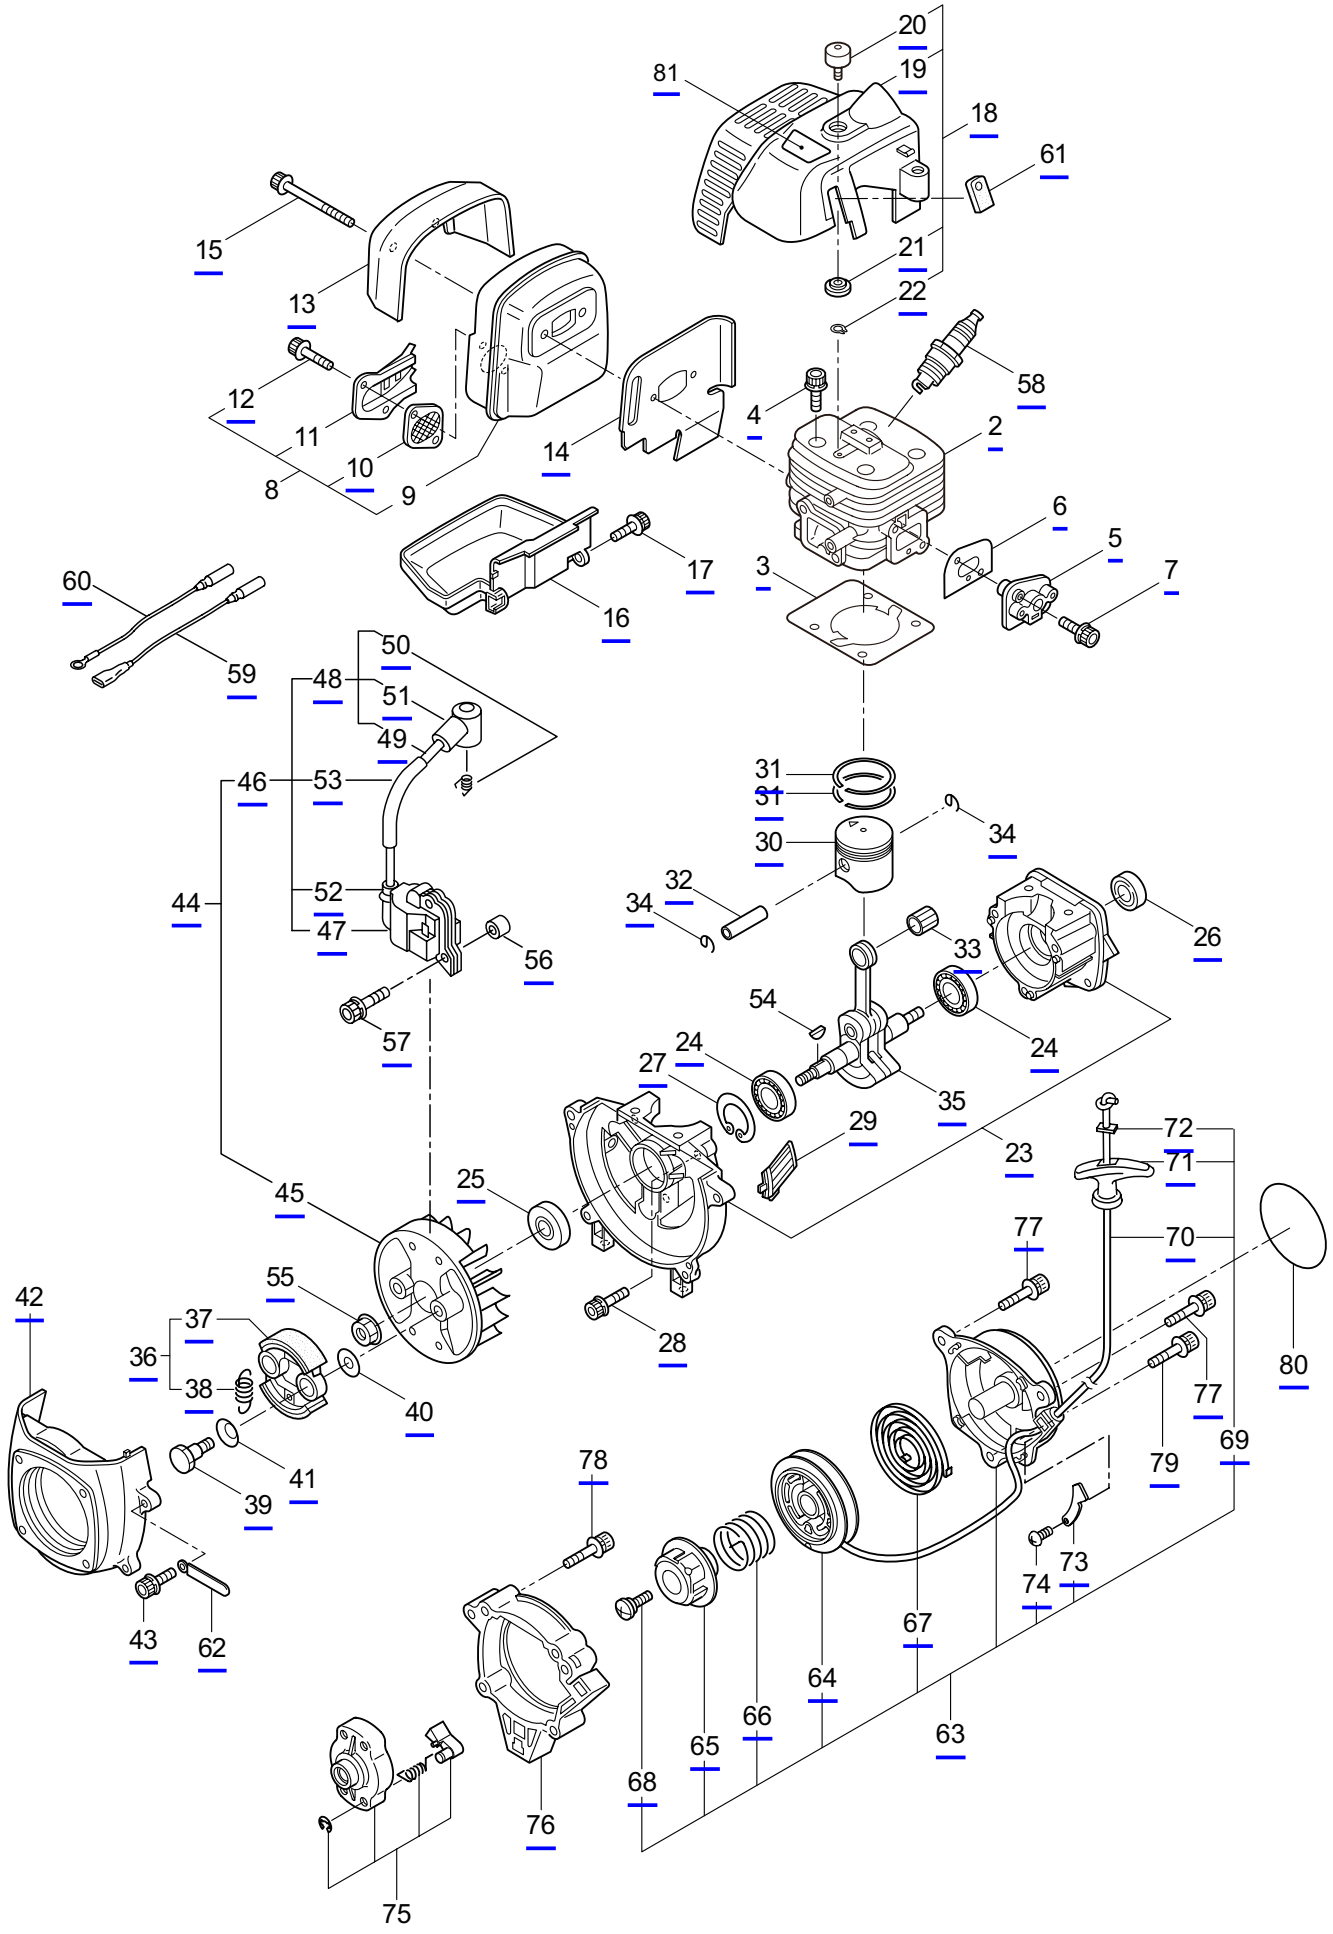

3. EH230D ENGINE

Ref. No.	Part No.	Part Name	Q'ty	Remarks
3-1	<u>875372</u>	Engine	1	CE230/126
3-2	<u>288499</u>	Cylinder	1	
3-3	<u>286074</u>	Gasket	1	
3-4	<u>261250</u>	Cap Screw	4	M5x20
3-5	<u>269144</u>	Insulator	1	New gasket required
3-6	<u>267049</u>	Gasket	1	
3-7	<u>265924</u>	Cap Screw	2	M5x25
3-8	<u>282208</u>	Muffler Ass'y	1	Incl.9-12
3-9	<u>282209</u>	Muffler Comp	1	
3-10	<u>267056</u>	Spark Arrester	1	
3-11	<u>268171</u>	Muffler Tail	1	
3-12	<u>265107</u>	Cap Screw	2	M4x10
3-13	<u>268461</u>	Holder	1	
3-14	<u>281440</u>	Gasket	1	
3-15	<u>266402</u>	Cap Screw	2	M5x55
3-16	<u>281446</u>	Under Cover	1	
3-17	<u>267191</u>	Cap Screw	1	M5x16
3-18	<u>288800</u>	Top Cover Ass'y	1	Incl.19-22
3-19	<u>281444</u>	Top Cover	1	
3-20	<u>286300</u>	Knob	1	
3-21	<u>261020</u>	Spacer	1	
3-22	<u>261734</u>	Snap Ring	1	#5
3-23	<u>289246</u>	Crankcase	1	
3-24	<u>280488</u>	Bearing	2	PPL 6001
3-25	<u>261492</u>	Oil Seal	1	ISCD12287
3-26	<u>261386</u>	Oil Seal	1	ISCD12227
3-27	<u>055185</u>	Snap Ring	1	H28
3-28	<u>261612</u>	Cap Screw	3	M5x30
3-29	<u>281442</u>	Screen	1	
3-30	<u>283379</u>	Piston	1	
3-31	<u>282177</u>	Piston Ring	2	
3-32	<u>261036</u>	Piston Pin	1	
3-33	<u>263957</u>	Bearing, Needle	1	KTV81112EG01 B2
3-34	<u>261576</u>	Clip,Piston	2	
3-35	<u>246382</u>	Crankshaft/Conn.Rod Ass'y	1	
3-36	<u>267327</u>	Clutch Ass'y	1	Incl.37,38
3-37	<u>267342</u>	Clutch Shoe	2	(2)required
3-38	<u>267345</u>	Spring,Clutch	1	
3-39	<u>264505</u>	Bolt	2	
3-40	<u>261189</u>	Washer	2	6x16.5xt1.2
3-41	<u>261777</u>	Wave Washer	2	
3-42	<u>281443</u>	Fan Cover	1	
3-43	<u>261250</u>	Cap Screw	4	M5x20
3-44	<u>288514</u>	Magneto Ass'y	1	Incl.45-53
3-45	<u>288515</u>	Rotor/Fan	1