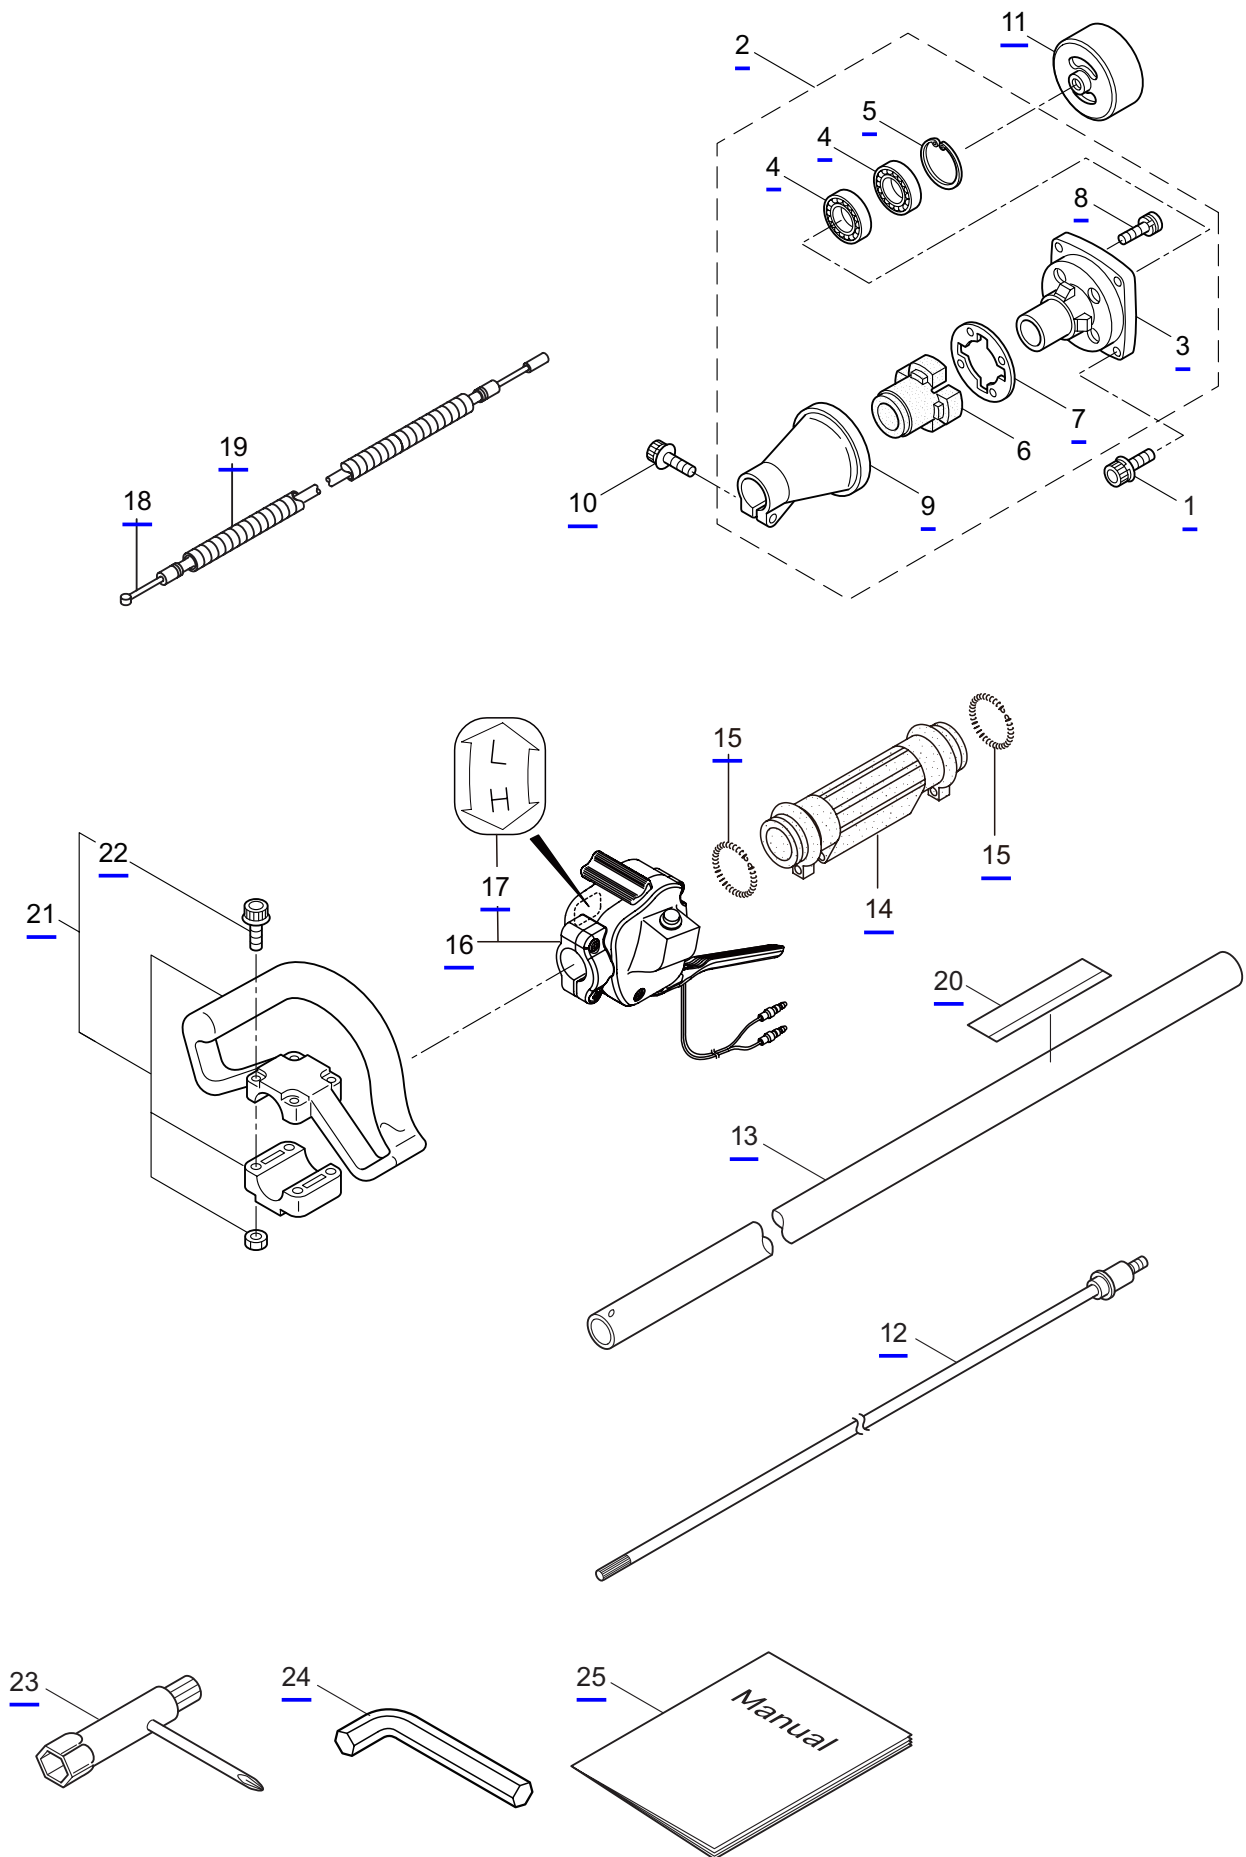

PARTS LIST

EH230D

CONTENTS

1. BLADE	1 ~ 2
2. CLUTCH CASE, ACCESSORIES	3 ~ 4
3. ENGINE	5 ~ 8
4. CARBURETOR, FUEL TANK	9 ~ 12

2019. 12.

MARUYAMA

P/N 524924

1. EH230D
BLADE

Ref. No.	Part No.	Part Name	Q'ty	Remarks
1-1	364863	EH230D	1	
1-2	423687	Blade	2	
1-3	423322	Guide Plate	1	
1-4	580764	U-Nut	5	M6
1-5	631765	Screw	4	L17
1-6	407328	Screw	1	L26
1-7	991913	Washer	5	
1-8	423323	Upper Case	1	
1-9	423324	Pinion	1	
1-10	423325	Bearing	2	#6900UU
1-11	407313	Bearing	1	
1-12	631772	Snap Ring	1	RTW22
1-13	580766	Grease Nipple	1	M6
1-14	423326	Lower Case	1	
1-15	407332	Felt	1	
1-16	407340	Plate	1	
1-17	638464	Bearing	1	#608Z
1-18	423327	Crank Comp	1	
1-19	631759	Snap Ring	1	STW28
1-20	631779	Joint	1	
1-21	407333	Plate	1	
1-22	407331	Bolt	5	M5x14
1-23	423328	Cap Screw	1	M5x16
1-24	631778	Cap Screw	1	M5x25
1-25	423329	Cap Screw	1	M5x12
1-26	423330	Cover of Blade	1	
1-27	423331	Label	1	
1-28	423332	Label	1	
1-29	423333	Label	1	
1-30	235595	Label	1	

2. EH230D CLUTCH CASE, ACCESSORIES

Ref. No.	Part No.	Part Name	Q'ty	Remarks
2-1	261250	Cap Screw	4	M5x20
2-2	215512	Clutch Case Ass'y	1	Incl.3-9
2-3	214592	Bearing Case	1	
2-4	214161	Bearing	2	#6000ZZ
2-5	054676	Snap Ring	1	#26
2-6	560309	Buffer	1	
2-7	214163	Washer	1	
2-8	092033	Screw	4	M5x15
2-9	214593	Driveshaft Tube Adapter	1	
2-10	261246	Cap Screw	1	M5x25
2-11	054677	Clutch Drum	1	
2-12	235494	Driveshaft	1	
2-13	242653	Driveshaft Tube Ass'y	1	
2-14	211736	Shaft Grip	1	
2-15	211737	Band	2	
2-16	242050	Throttle Trigger Ass'y	1	Incl.17
2-17	237241	Label	1	
2-18	235752	Throttle Cable	1	
2-19	213548	Plastic Tube	1	#10x200L
2-20	242145	Label	1	EH230D
2-21	227816	Loop Handle Ass'y	1	Incl.22
2-22	215608	Cap Screw	4	M5x30x16
2-23	210418	Box Spanner	1	13x19x(+)
2-24	219432	Wrench	1	4mm
2-25	242149	Instruction Manual	1	EH230D/270D-S