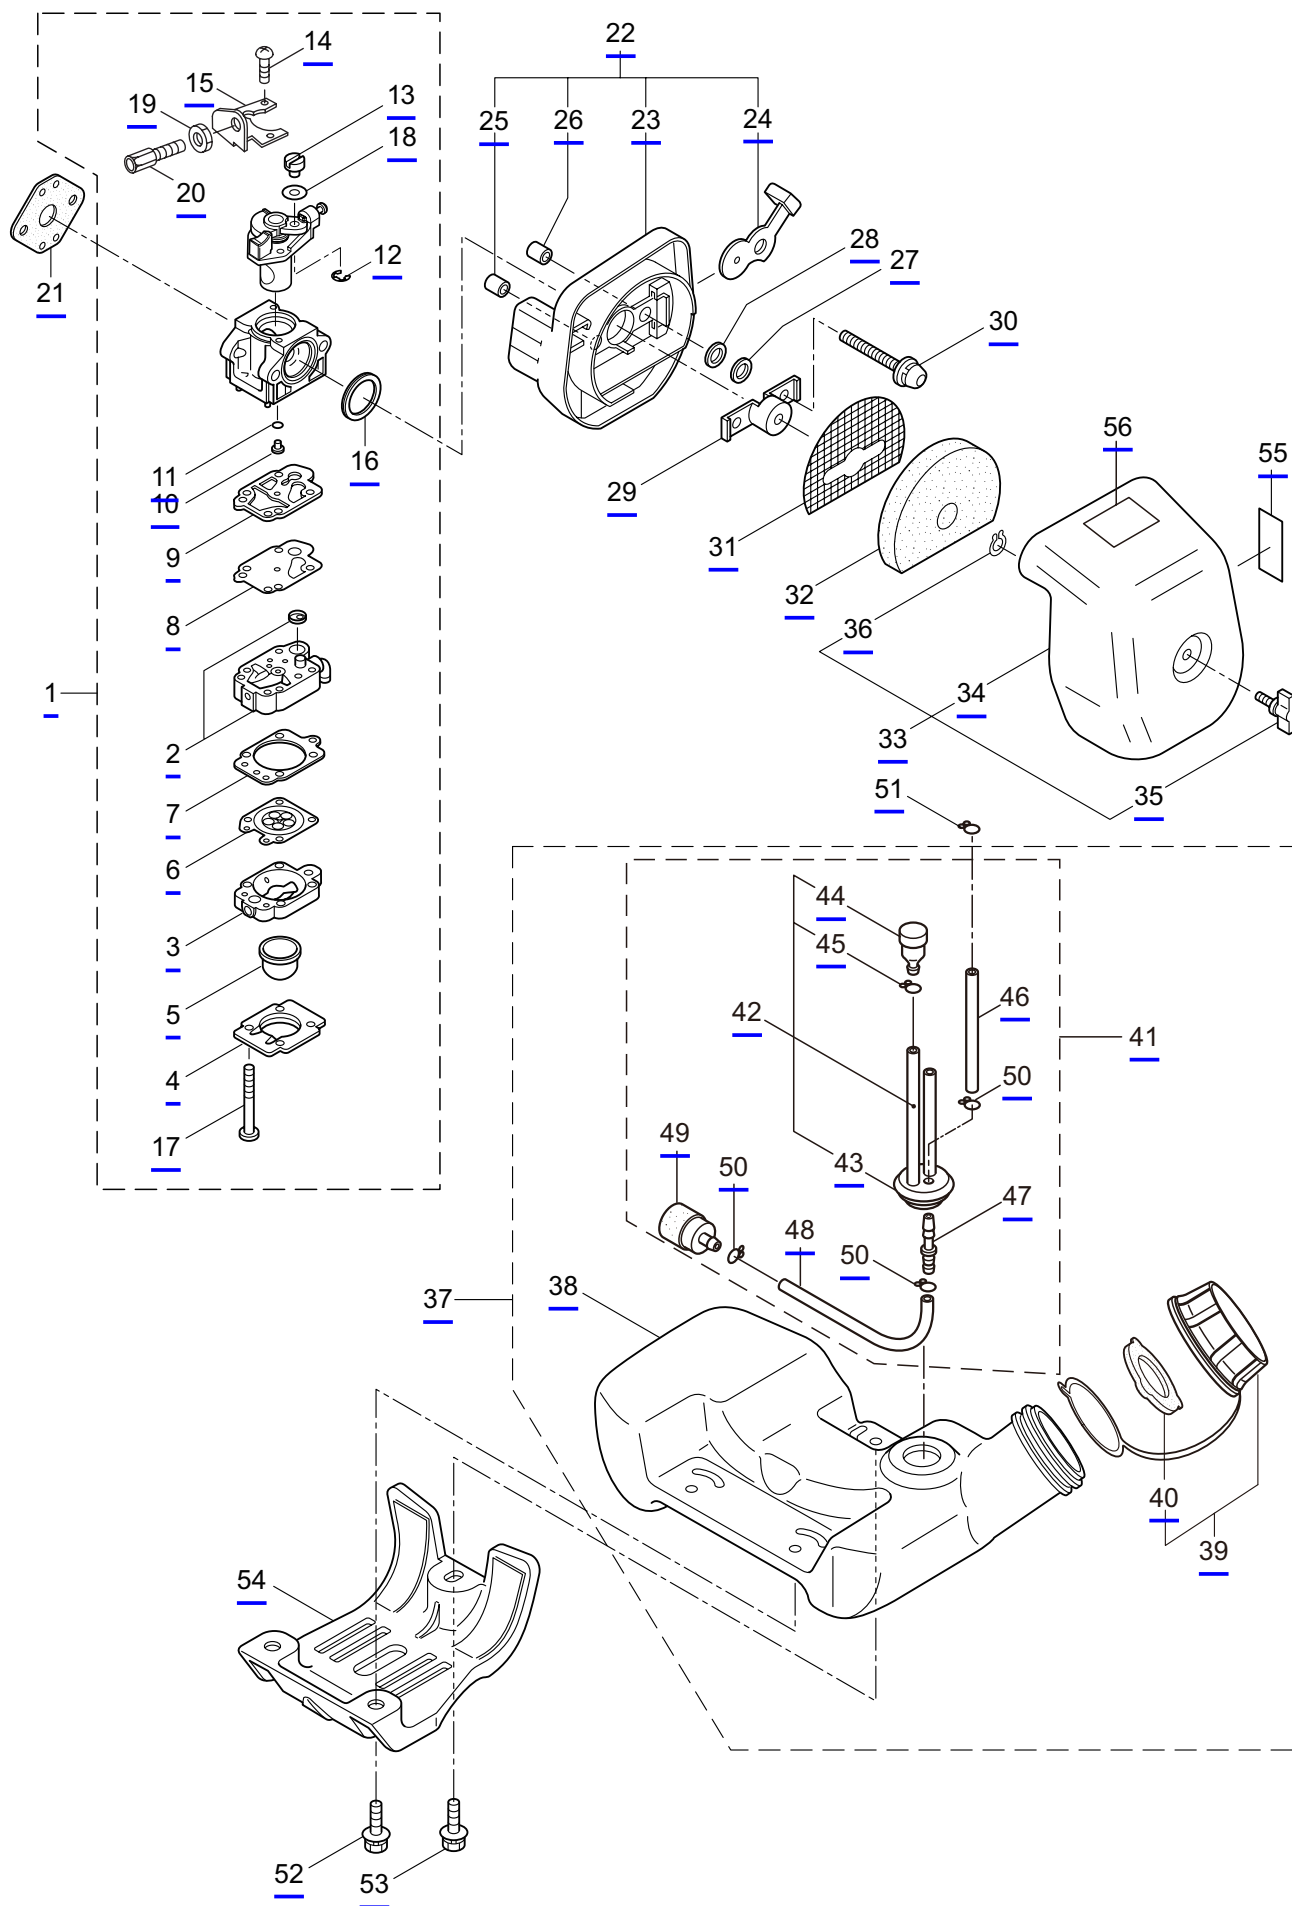

4. EH230D CARBURETOR, FUEL TANK

Ref. No.	Part No.	Part Name	Q'ty	Remarks
4-1	286703	Carburetor Ass'y	1	Incl.2-20 New gasket required
4-2	264155	Pump Body	1	
4-3	262991	Purge Body	1	
4-4	262992	Cover Plate	1	
4-5	261874	Primer Bulb	1	
4-6	283905	Diaphragm, Meterring	1	
4-7	262993	Gasket	1	
4-8	262994	Diaphragm,Fuel Pump	1	
4-9	282576	Gasket	1	
4-10	281487	Main Jet	1	#37
4-11	261871	O-Ring	1	
4-12	261876	E-Ring	1	
4-13	261658	Swivel	1	
4-14	261875	Screw	2	
4-15	264677	Bracket	1	
4-16	261657	Packing	1	
4-17	262996	Screw	4	
4-18	264678	Washer	1	
4-19	261878	Nut	1	
4-20	263994	Adapter	1	
4-21	261864	Gasket	1	
4-22	268055	Air Filter Case Ass'y	1	Incl.23-26
4-23	268056	Air Filter Case	1	
4-24	268057	Valve	1	
4-25	268157	Sleeve	1	5.5x7.1x6L
4-26	268412	Sleeve	1	5.2x7.1x6.4L
4-27	263345	Packing	1	7.2x11xt1.3
4-28	263942	Washer	1	7.2x12xt0.15
4-29	263815	Stay	1	
4-30	264016	Cap Screw	2	M5x60
4-31	265026	Screen	1	
4-32	265027	Foam Element	1	
4-33	268058	Air Filter Cover Ass'y	1	Incl.34-36
4-34	268059	Air Filter Cover	1	
4-35	281438	Knob	1	
4-36	261734	Snap Ring	1	#5
4-37	246590	Fuel Tank Ass'y	1	Incl.34-46
4-38	285048	Fuel Tank	1	
4-39	289046	Tank Cap Ass'y	1	Incl.40
4-40	287058	Gasket	1	
4-41	289031	Fuel Pipe Pick-up Ass'y	1	Incl.42-50
4-42	289032	Fuel Pipe Ass'y	1	Incl.43-45
4-43	268065	Grommet	1	
4-44	261590	Breather	1	
4-45	261117	Clip	1