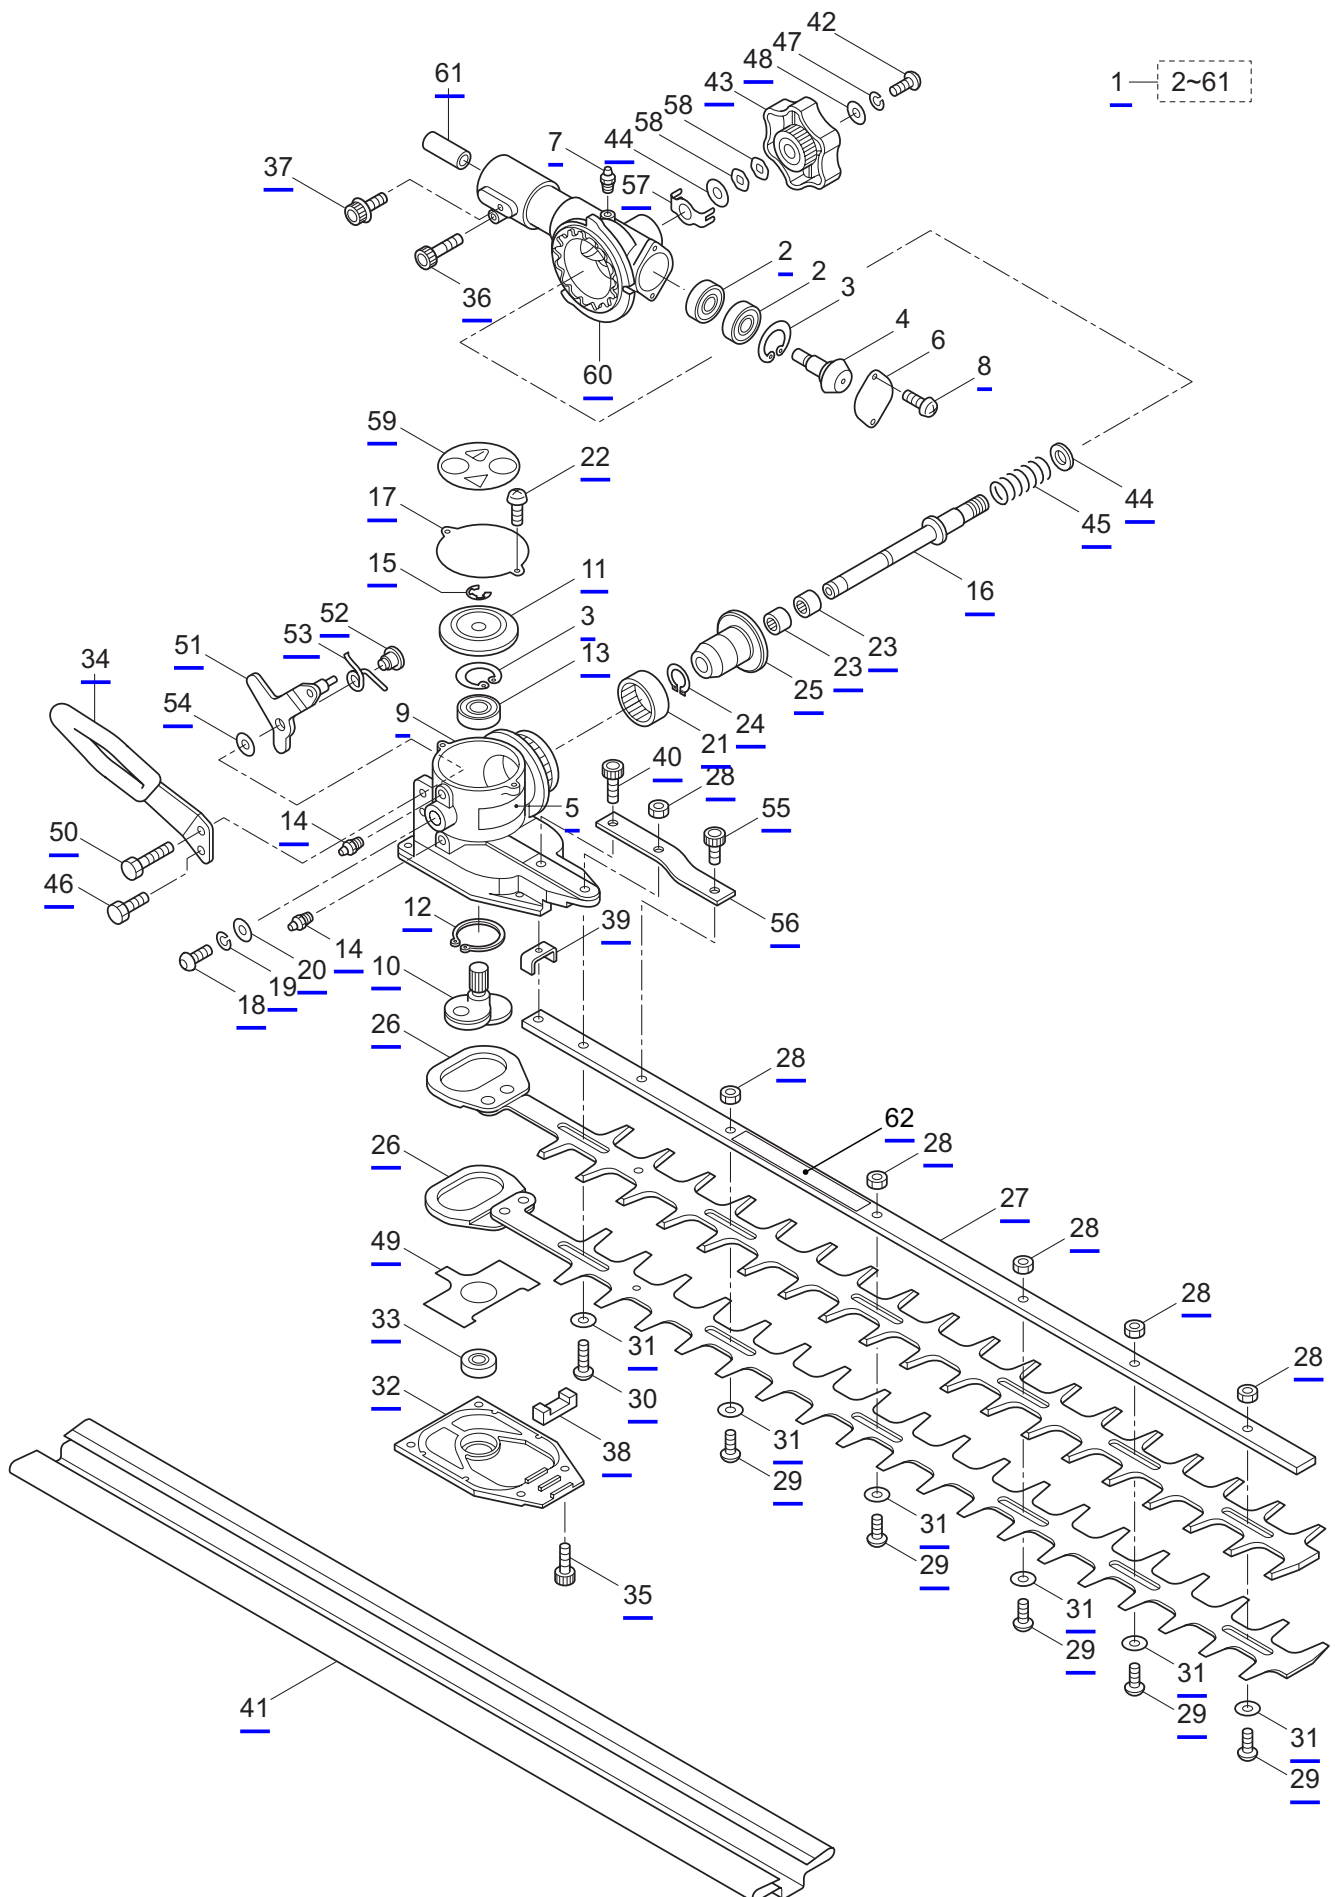

2. EH230DSL
BLADE

Ref. No.	Part No.	Part Name	Q'ty	Remarks
2-1	230806	Blade Ass'y (24)	1	Incl.2-62
2-2	407313	Bearing	2	
2-3	631757	Snap Ring	2	RTW26
2-4	407314	Bevel Gear	1	
2-5	223925	Label	1	Grease up
2-6	407315	Cover	1	
2-7	580766	Grease Nipple	1	M6
2-8	631753	Screw	2	M4x8
2-9	407316	Gearcase	1	
2-10	407317	Crankshaft	1	
2-11	407318	Bevel Gear	1	
2-12	631759	Snap Ring	1	STW28
2-13	582443	Bearing	1	#6000 2RS
2-14	580766	Grease Nipple	2	M6
2-15	631755	Snap Ring	1	ETW6
2-16	407319	Shaft	1	
2-17	407320	Cover	1	
2-18	407321	Screw	1	M6x16
2-19	631749	Spring Washer	1	M6
2-20	582436	Washer	1	M6
2-21	407322	Bearing	1	
2-22	631753	Screw	2	M4x8
2-23	407323	Bearing	2	
2-24	407324	Snap Ring	1	
2-25	407325	Bevel Gear	1	
2-26	407326	Blade	2	
2-27	407327	Guide Plate	1	
2-28	580764	U-Nut	6	M6
2-29	631765	Screw	5	L17
2-30	407328	Screw	1	L26
2-31	991913	Washer	6	
2-32	407329	Low Case	1	
2-33	631771	Bearing	1	#608 2RS
2-34	407330	Handle	1	
2-35	407331	Bolt	4	M5x14
2-36	631777	Cap Screw	1	M5x12
2-37	631778	Cap Screw	1	M5x25
2-38	407332	Felt	1	
2-39	407333	Plate	1	
2-40	407334	Bolt	1	M5x16
2-41	407335	Cover of Blade	1	
2-42	407336	Screw	1	M6x12
2-43	407337	Knob	1	
2-44	407338	Washer	2	
2-45	407339	Spring	1