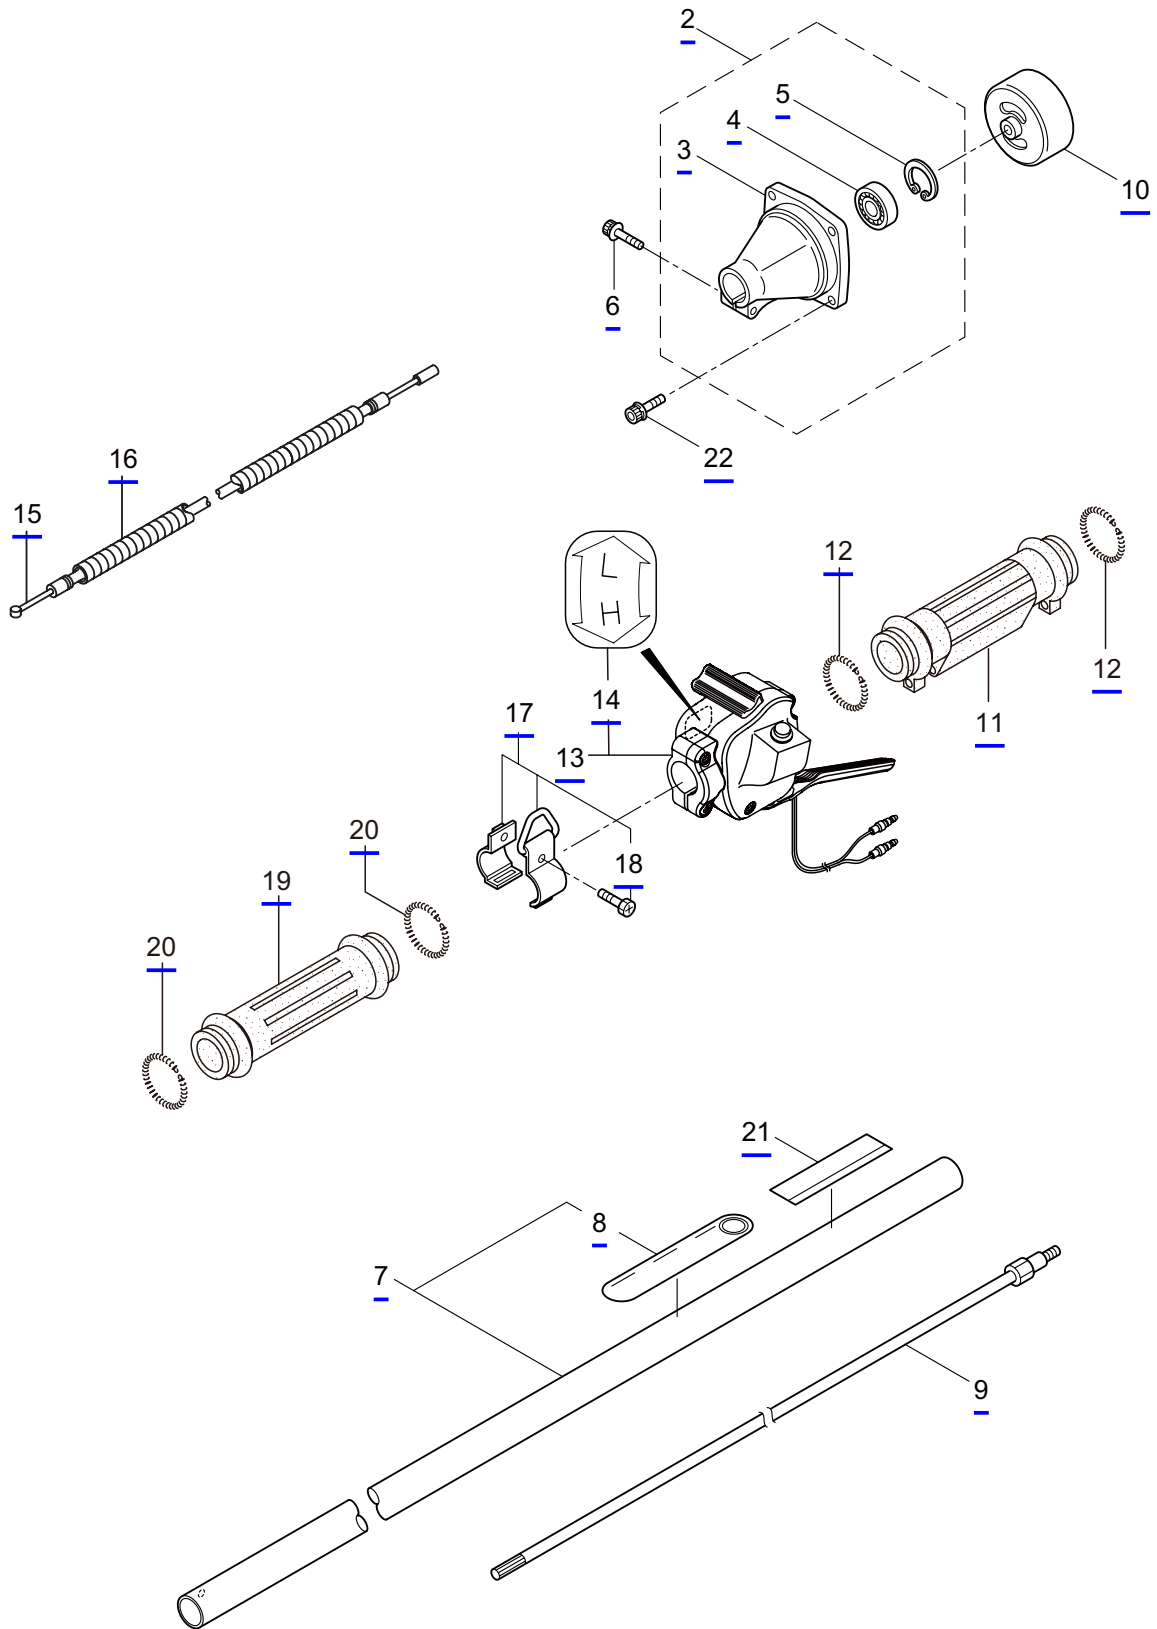

PARTS LIST

EH230DSL

CONTENTS

1. DRIVESHAFT	1 ~ 2
2. BLADE.....	3 ~ 6
3. ENGINE	7 ~ 10
4. CARBURETOR, FUEL TANK	11 ~ 14
5. ACCESSORIES	15 ~ 16

2019. 12.

P/N 524925

1. EH230DSL
DRIVESHAFT

Ref. No.	Part No.	Part Name	Q'ty	Remarks
1-1	364864	EH230DSL	1	
1-2	219602	Clutch Case Ass'y	1	Incl.3-5
1-3	219465	Clutch Case	1	
1-4	016405	Bearing	1	#6200ZZ
1-5	013825	Snap Ring	1	#30
1-6	261246	Cap Screw	1	M5x25
1-7	242656	Driveshaft Tube Ass'y	1	Incl.8
1-8	221501	Label	1	Warning
1-9	224644	Driveshaft Ass'y	1	
1-10	054677	Clutch Drum	1	
1-11	211736	Shaft Grip	1	
1-12	211737	Band	2	
1-13	242050	Throttle Trigger Ass'y	1	Incl.14
1-14	237241	Label	1	
1-15	235752	Throttle Cable	1	
1-16	213548	Plastic Tube	1	#10x200L
1-17	054691	Hanging Bracket Ass'y	1	Incl.18
1-18	089738	Bolt	1	M5x15
1-19	211735	Shaft Grip	1	
1-20	211737	Band	2	
1-21	242159	Label	1	EH230DSL
1-22	261250	Cap Screw	4	M5x20