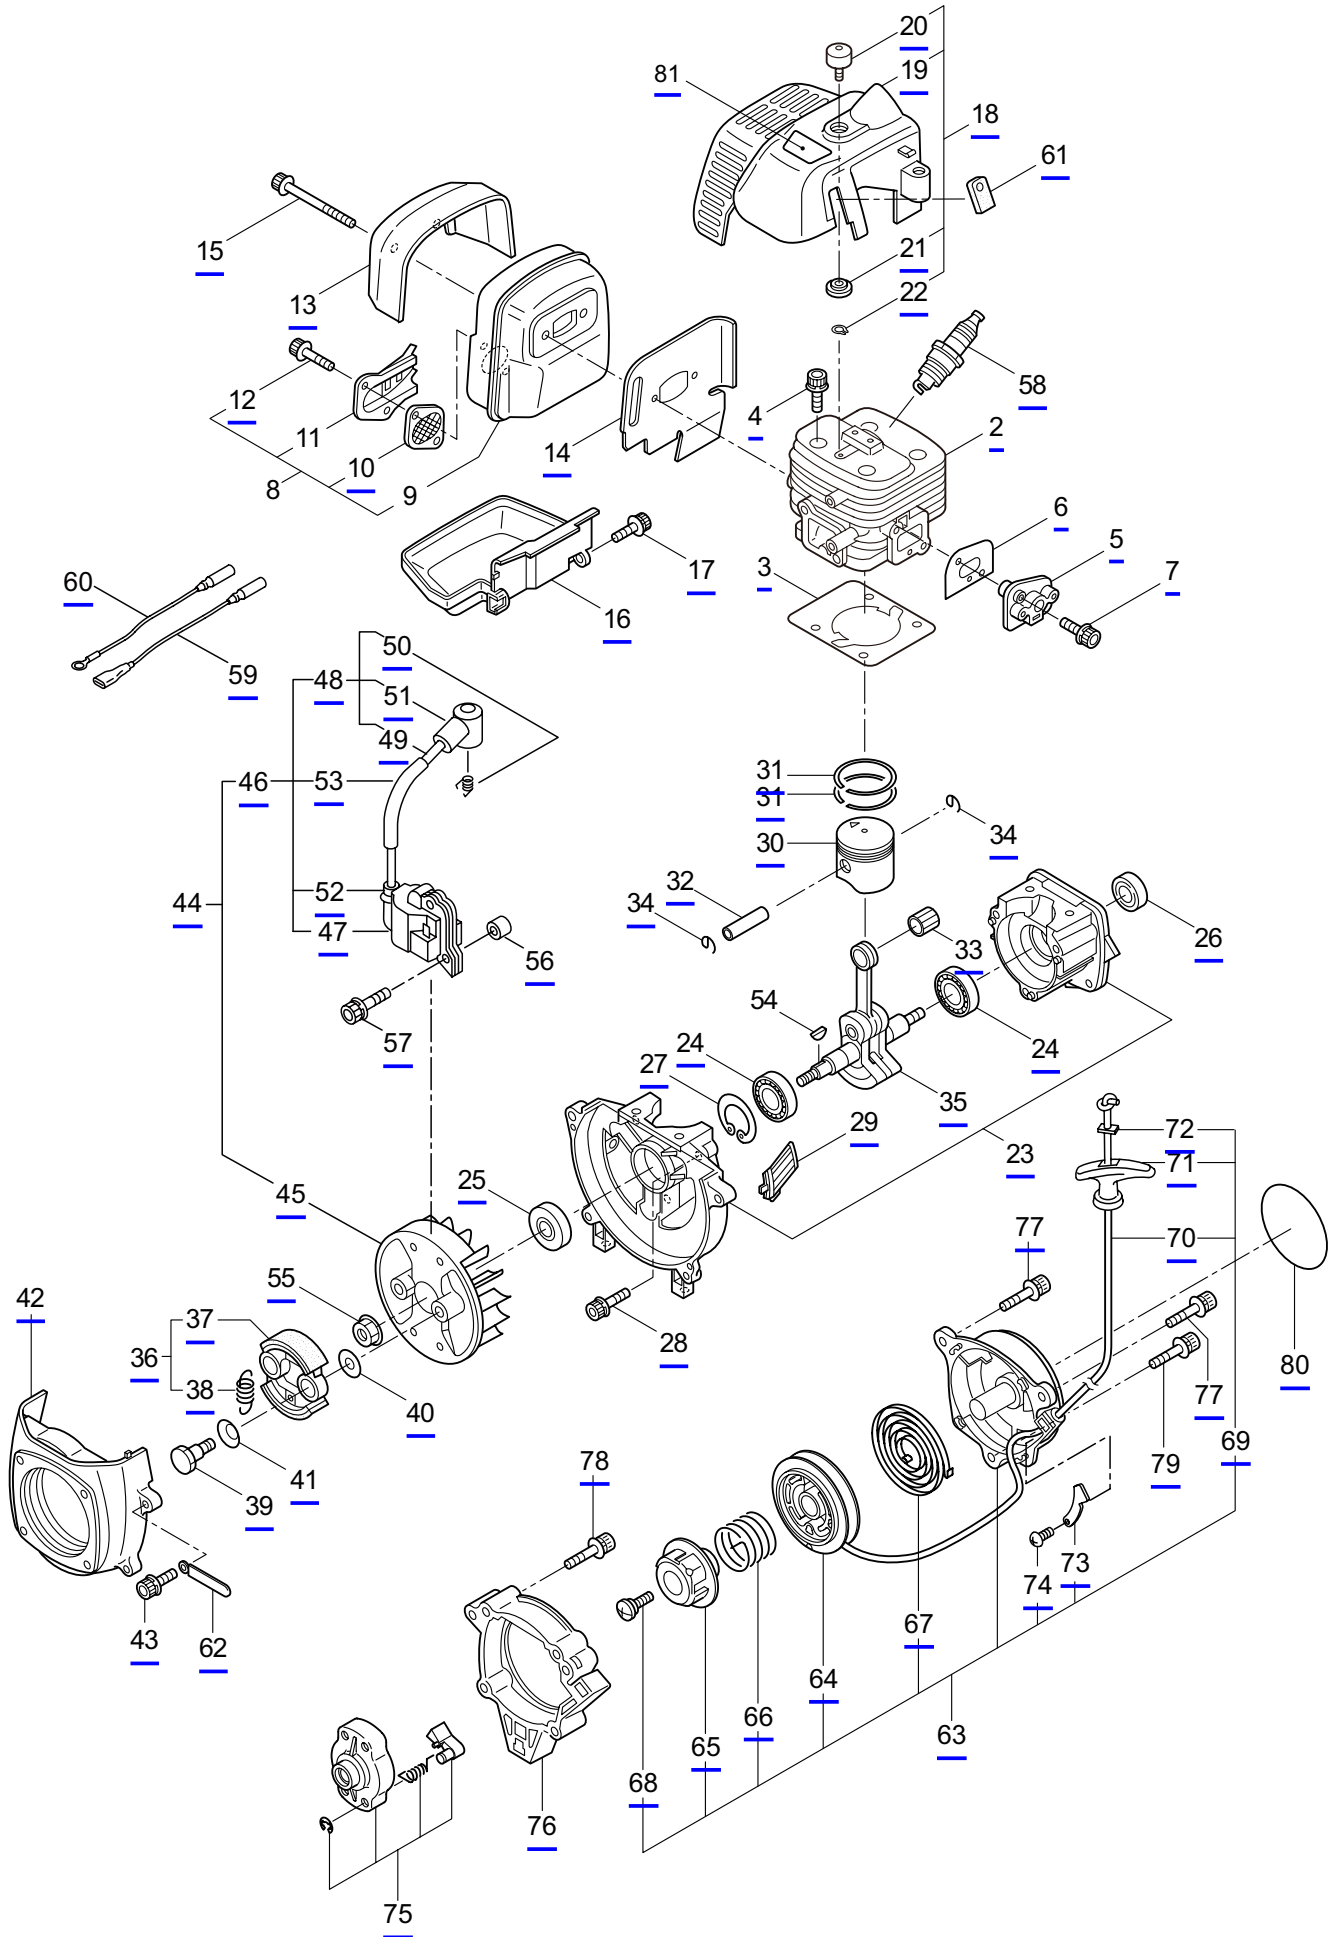

3. EH230DSL ENGINE

Ref. No.	Part No.	Part Name	Q'ty	Remarks
3-1	875374	Engine	1	CE230/127
3-2	288499	Cylinder	1	
3-3	286074	Gasket	1	
3-4	261250	Cap Screw	4	M5x20
3-5	269144	Insulator	1	New gasket required
3-6	267049	Gasket	1	
3-7	265924	Cap Screw	2	M5x25
3-8	282208	Muffler Ass'y	1	Incl.9-12
3-9	282209	Muffler Comp	1	
3-10	267056	Spark Arrester	1	
3-11	268171	Muffler Tail	1	
3-12	265107	Cap Screw	2	M4x10
3-13	268461	Holder	1	
3-14	281440	Gasket	1	
3-15	266402	Cap Screw	2	M5x55
3-16	281446	Under Cover	1	
3-17	267191	Cap Screw	1	M5x16
3-18	288800	Top Cover Ass'y	1	Incl.19-22
3-19	281444	Top Cover	1	
3-20	286300	Knob	1	
3-21	261020	Spacer	1	
3-22	261734	Snap Ring	1	#5
3-23	289246	Crankcase	1	
3-24	280488	Bearing	2	PPL 6001
3-25	261492	Oil Seal	1	ISCD12287
3-26	261386	Oil Seal	1	ISCD12227
3-27	055185	Snap Ring	1	H28
3-28	261612	Cap Screw	3	M5x30
3-29	281442	Screen	1	
3-30	283379	Piston	1	
3-31	282177	Piston Ring	2	
3-32	261036	Piston Pin	1	
3-33	263957	Bearing, Needle	1	KTV81112EG01 B2
3-34	261576	Clip,Piston	2	
3-35	246382	Crankshaft/Conn.Rod Ass'y	1	
3-36	267327	Clutch Ass'y	1	Incl.37,38
3-37	267342	Clutch Shoe	2	(2)required
3-38	267345	Spring,Clutch	1	
3-39	264505	Bolt	2	
3-40	261189	Washer	2	6x16.5xt1.2
3-41	261777	Wave Washer	2	
3-42	281443	Fan Cover	1	
3-43	261250	Cap Screw	4	M5x20
3-44	288514	Magneto Ass'y	1	Incl.45-53
3-45	288515	Rotor/Fan	1