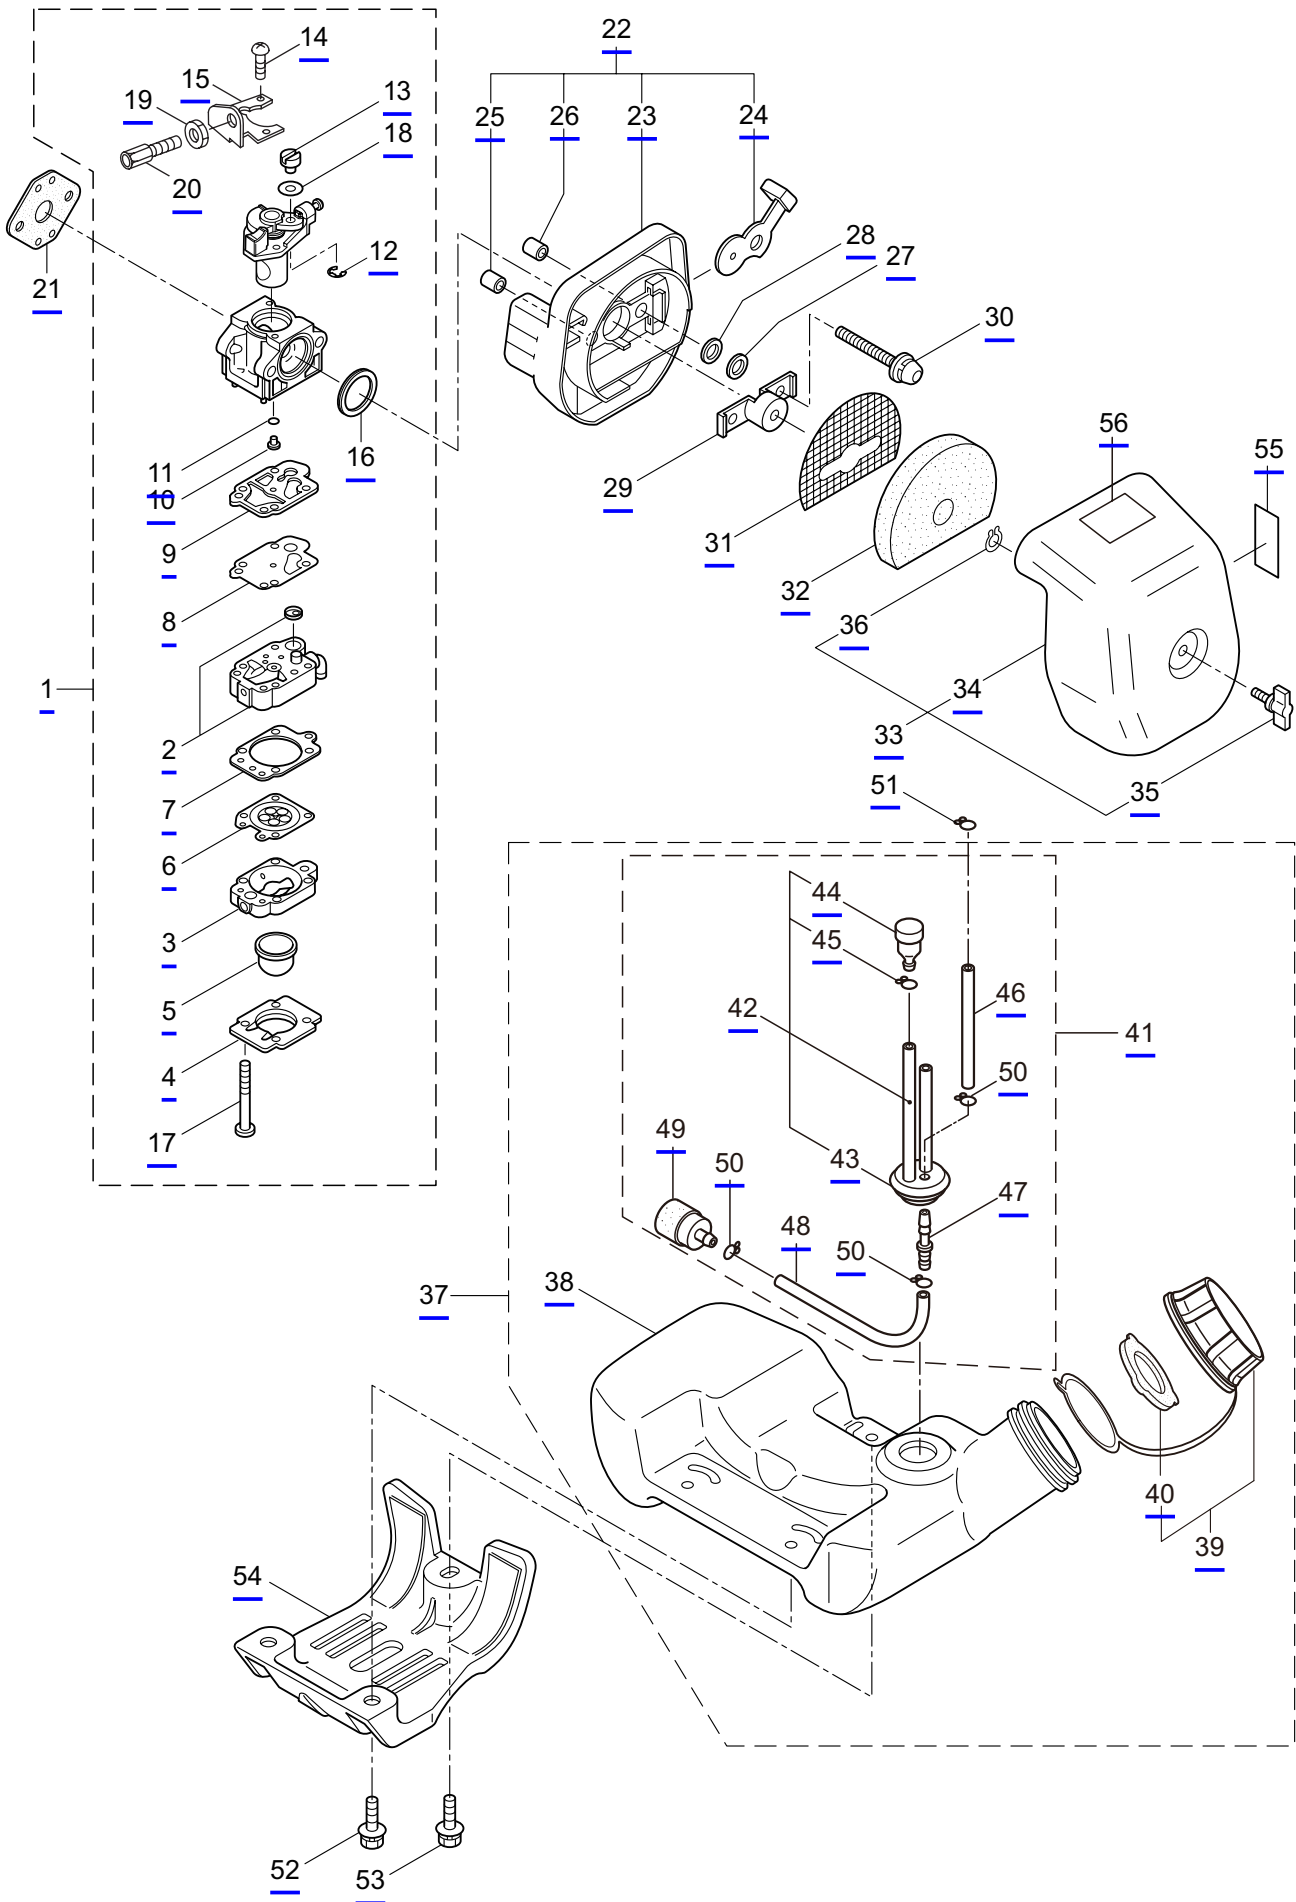

Ref. No.	Part No.	Part Name	Q'ty	Remarks
2-46	631770	Screw	1	M6x12
2-47	631749	Spring Washer	1	M6
2-48	582436	Washer	1	M6
2-49	407340	Plate	1	
2-50	407341	Bolt	1	M6x25
2-51	407342	Lever	1	
2-52	407343	Bush	1	
2-53	407344	Spring	1	
2-54	646471	Washer	1	
2-55	407345	Bolt	1	M5x8
2-56	407346	Reinforcing Plate	1	
2-57	407347	Plate	1	
2-58	407348	Washer, Wave	2	
2-59	407349	Label	1	
2-60	407312	Joint Case	1	
2-61	631779	Joint	1	
2-62	235595	Label	1	

3. EH230DSL ENGINE

Ref. No.	Part No.	Part Name	Q'ty	Remarks
3-46	288516	Ignition Coil Ass'y	1	Incl.47-53
3-47	289483	Coil	1	
3-48	289484	Spark Plug Wire Ass'y	1	Incl.49-51
3-49	289485	Spark Plug Wire	1	
3-50	272805	Connector	1	
3-51	283178	Plug Boot	1	
3-52	283271	Cap	1	
3-53	289486	Insulator	1	
3-54	261076	Woodruff Key	1	3x10
3-55	261417	Nut,Rotor	1	M8
3-56	280381	Spacer	2	
3-57	261256	Cap Screw	2	M4x25
3-58	285982	Spark Plug	1	NGK BPM8Y
3-59	261772	Lead	1	
3-60	289760	Lead	1	115M4 CBH
3-61	269189	Grommet	1	
3-62	264588	Clamp	1	
3-63	273254	Starter Ass'y	1	Incl.64-74
3-64	283504	Reel	1	
3-65	283505	Cam Plate	1	
3-66	283506	Spring	1	
3-67	261721	Spiral Spring	1	
3-68	267213	Screw	1	
3-69	273261	Rope Ass'y	1	Incl.70-72
3-70	283579	Stater Rope	1	
3-71	287651	Starter Grip	1	
3-72	283511	Rope Stopper	1	
3-73	277328	Cover	1	
3-74	273037	Screw	1	
3-75	283575	Starter Pawl Ass'y	1	
3-76	284698	Adapter Ass'y	1	
3-77	283391	Cap Screw	2	M4x20
3-78	265726	Cap Screw	4	M4x16
3-79	282096	Cap Screw	1	M4x16WSW
3-80	246557	Label	1	CER230
3-81	246674	Label	1	EH230DSL

4. EH230DSL
 CARBURETOR, FUEL TANK

Ref. No.	Part No.	Part Name	Q'ty	Remarks
4-46	289028	Pipe A	1	3x5x53L
4-47	288921	Joint	1	
4-48	289033	Pipe	1	3x5x100L
4-49	277887	Filter Ass'y	1	
4-50	261117	Clip	3	
4-51	261117	Clip	1	
4-52	281714	Cap Screw	2	M5x20
4-53	281715	Cap Screw	1	M5x20
4-54	281447	Stand	1	
4-55	261352	Label	1	Choke
4-56	285188	Label	1	