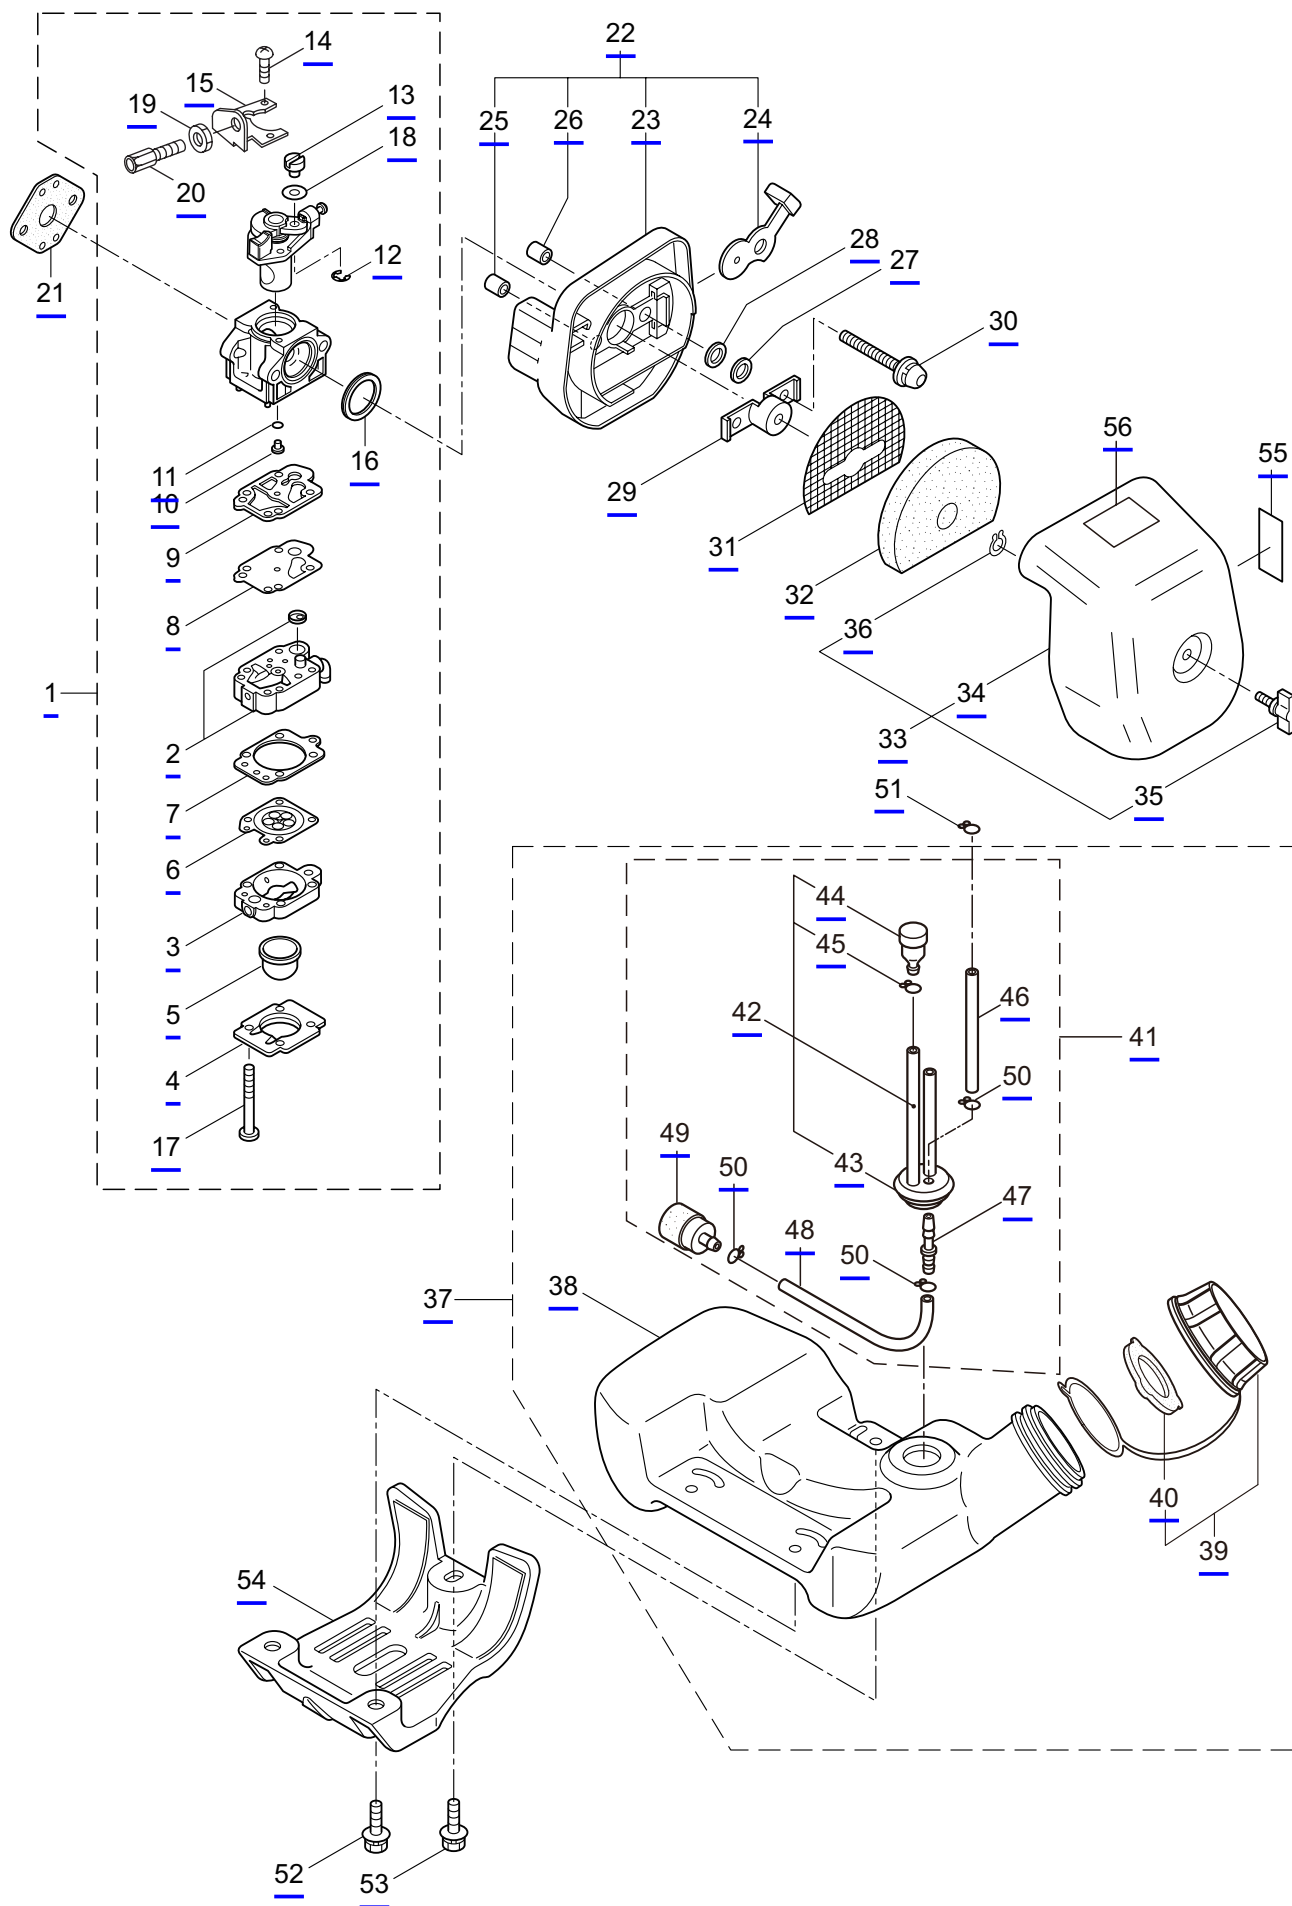

4. EH230DSL
CARBURETOR, FUEL TANK

Ref. No.	Part No.	Part Name	Q'ty	Remarks
4-1	286703	Carburetor Ass'y	1	Incl.2-20 New gasket required
4-2	264155	Pump Body	1	
4-3	262991	Purge Body	1	
4-4	262992	Cover Plate	1	
4-5	261874	Primer Bulb	1	
4-6	283905	Diaphragm, Meterring	1	
4-7	262993	Gasket	1	
4-8	262994	Diaphragm,Fuel Pump	1	
4-9	282576	Gasket	1	
4-10	281487	Main Jet	1	#37
4-11	261871	O-Ring	1	
4-12	261876	E-Ring	1	
4-13	261658	Swivel	1	
4-14	261875	Screw	2	
4-15	264677	Bracket	1	
4-16	261657	Packing	1	
4-17	262996	Screw	4	
4-18	264678	Washer	1	
4-19	261878	Nut	1	
4-20	263994	Adapter	1	
4-21	261864	Gasket	1	
4-22	268055	Air Filter Case Ass'y	1	Incl.23-26
4-23	268056	Air Filter Case	1	
4-24	268057	Valve	1	
4-25	268157	Sleeve	1	5.5x7.1x6L
4-26	268412	Sleeve	1	5.2x7.1x6.4L
4-27	263345	Packing	1	7.2x11xt1.3
4-28	263942	Washer	1	7.2x12xt0.15
4-29	263815	Stay	1	
4-30	264016	Cap Screw	2	M5x60
4-31	265026	Screen	1	
4-32	265027	Foam Element	1	
4-33	268058	Air Filter Cover Ass'y	1	Incl.34-36
4-34	268059	Air Filter Cover	1	
4-35	281438	Knob	1	
4-36	261734	Snap Ring	1	#5
4-37	246590	Fuel Tank Ass'y	1	Incl.34-46
4-38	285048	Fuel Tank	1	
4-39	289046	Tank Cap Ass'y	1	Incl.40
4-40	287058	Gasket	1	
4-41	289031	Fuel Pipe Pick-up Ass'y	1	Incl.42-50
4-42	289032	Fuel Pipe Ass'y	1	Incl.43-45
4-43	268065	Grommet	1	
4-44	261590	Breather	1	
4-45	261117	Clip	1