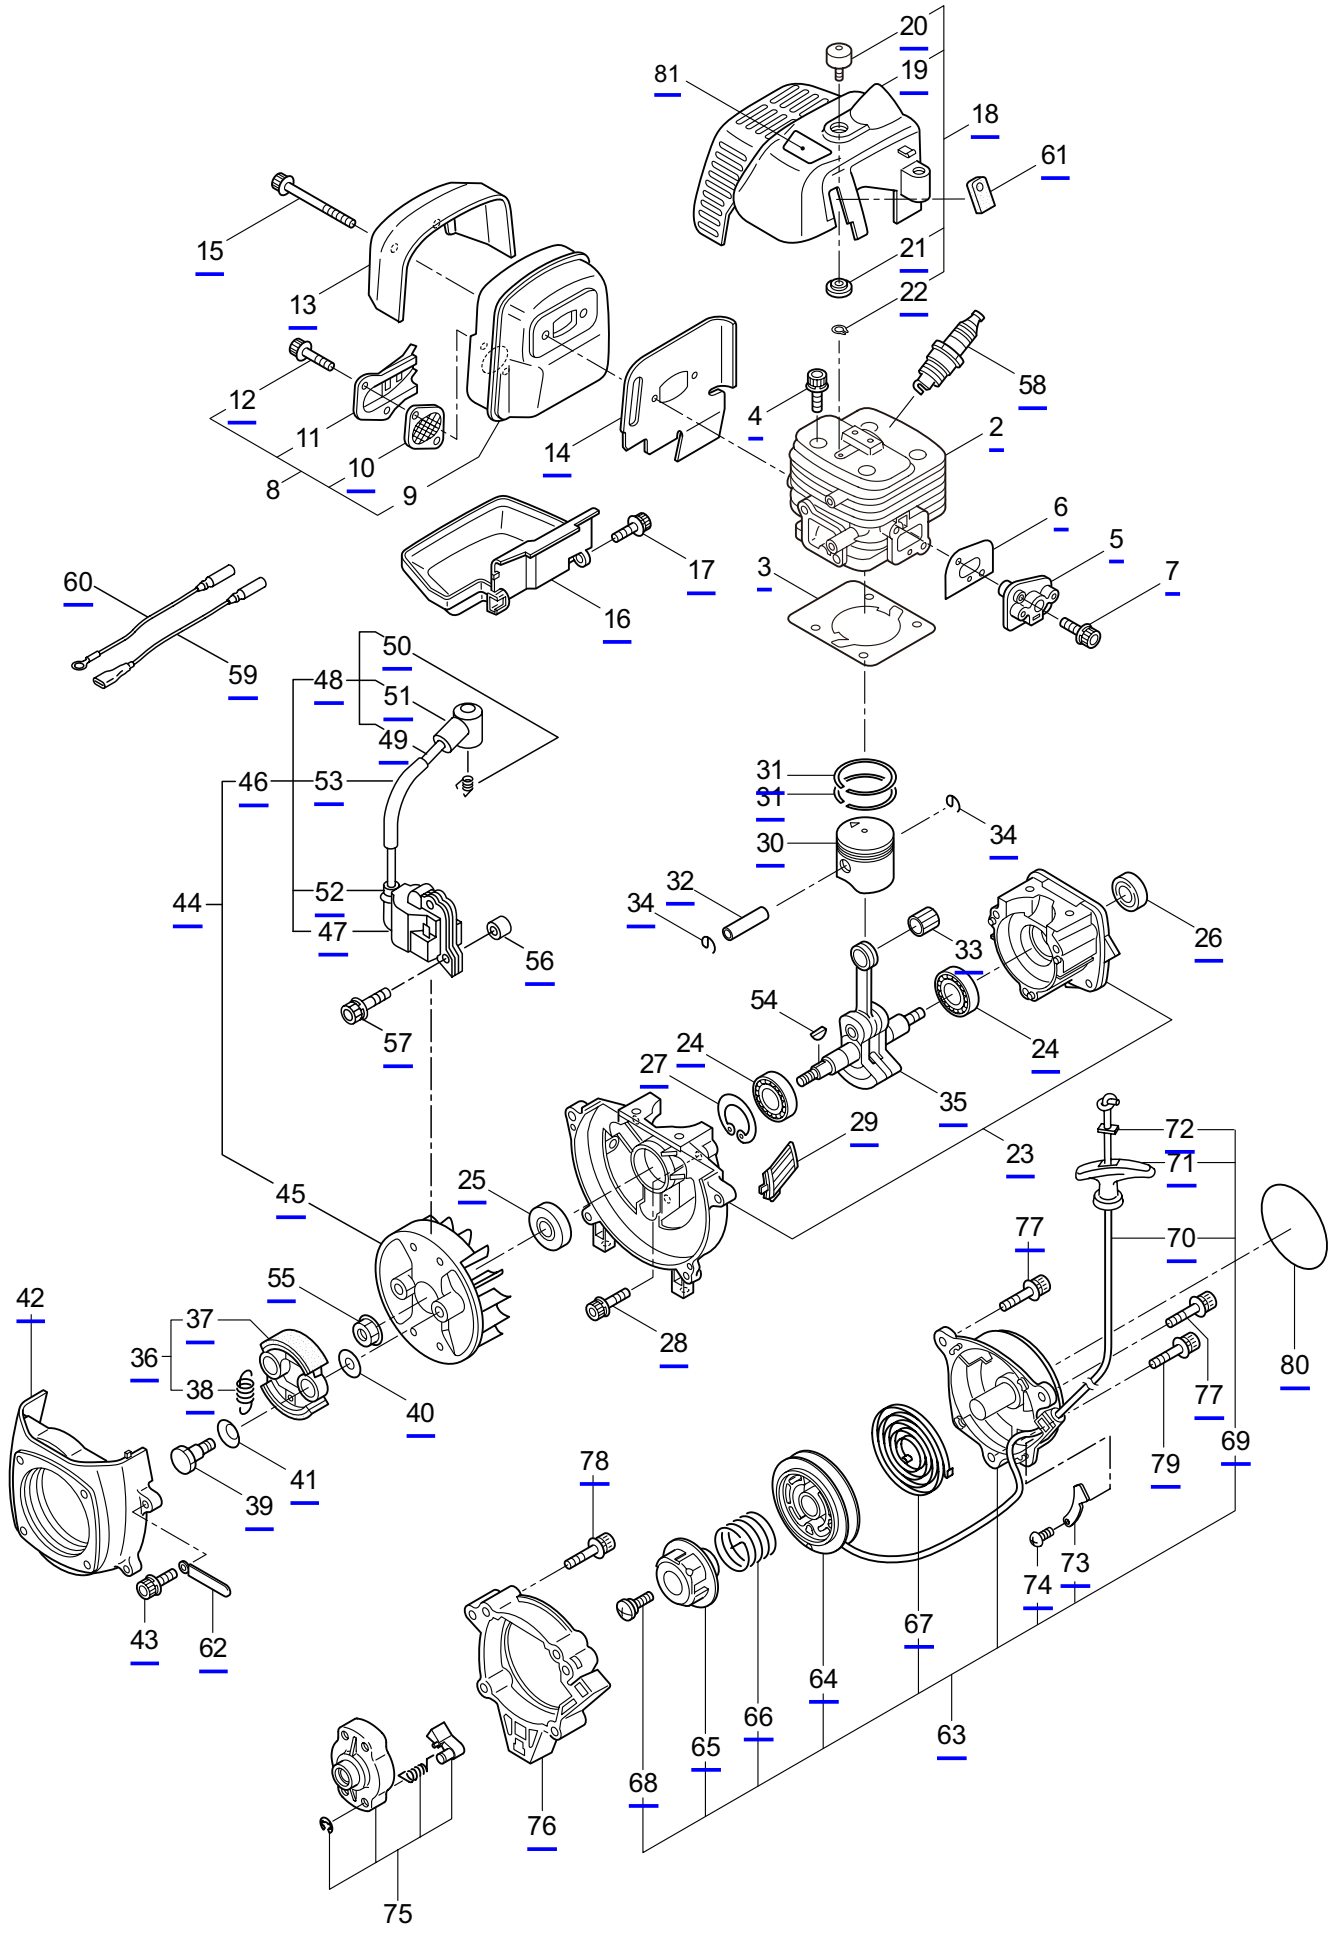

3. EH230DSL ENGINE

Ref. No.	Part No.	Part Name	Q'ty	Remarks
3-46	288516	Ignition Coil Ass'y	1	Incl.47-53
3-47	289483	Coil	1	
3-48	289484	Spark Plug Wire Ass'y	1	Incl.49-51
3-49	289485	Spark Plug Wire	1	
3-50	272805	Connector	1	
3-51	283178	Plug Boot	1	
3-52	283271	Cap	1	
3-53	289486	Insulator	1	
3-54	261076	Woodruff Key	1	3x10
3-55	261417	Nut,Rotor	1	M8
3-56	280381	Spacer	2	
3-57	261256	Cap Screw	2	M4x25
3-58	285982	Spark Plug	1	NGK BPM8Y
3-59	261772	Lead	1	
3-60	289760	Lead	1	115M4 CBH
3-61	269189	Grommet	1	
3-62	264588	Clamp	1	
3-63	273254	Starter Ass'y	1	Incl.64-74
3-64	283504	Reel	1	
3-65	283505	Cam Plate	1	
3-66	283506	Spring	1	
3-67	261721	Spiral Spring	1	
3-68	267213	Screw	1	
3-69	273261	Rope Ass'y	1	Incl.70-72
3-70	283579	Stater Rope	1	
3-71	287651	Starter Grip	1	
3-72	283511	Rope Stopper	1	
3-73	277328	Cover	1	
3-74	273037	Screw	1	
3-75	283575	Starter Pawl Ass'y	1	
3-76	284698	Adapter Ass'y	1	
3-77	283391	Cap Screw	2	M4x20
3-78	265726	Cap Screw	4	M4x16
3-79	282096	Cap Screw	1	M4x16WSW
3-80	246557	Label	1	CER230
3-81	246674	Label	1	EH230DSL