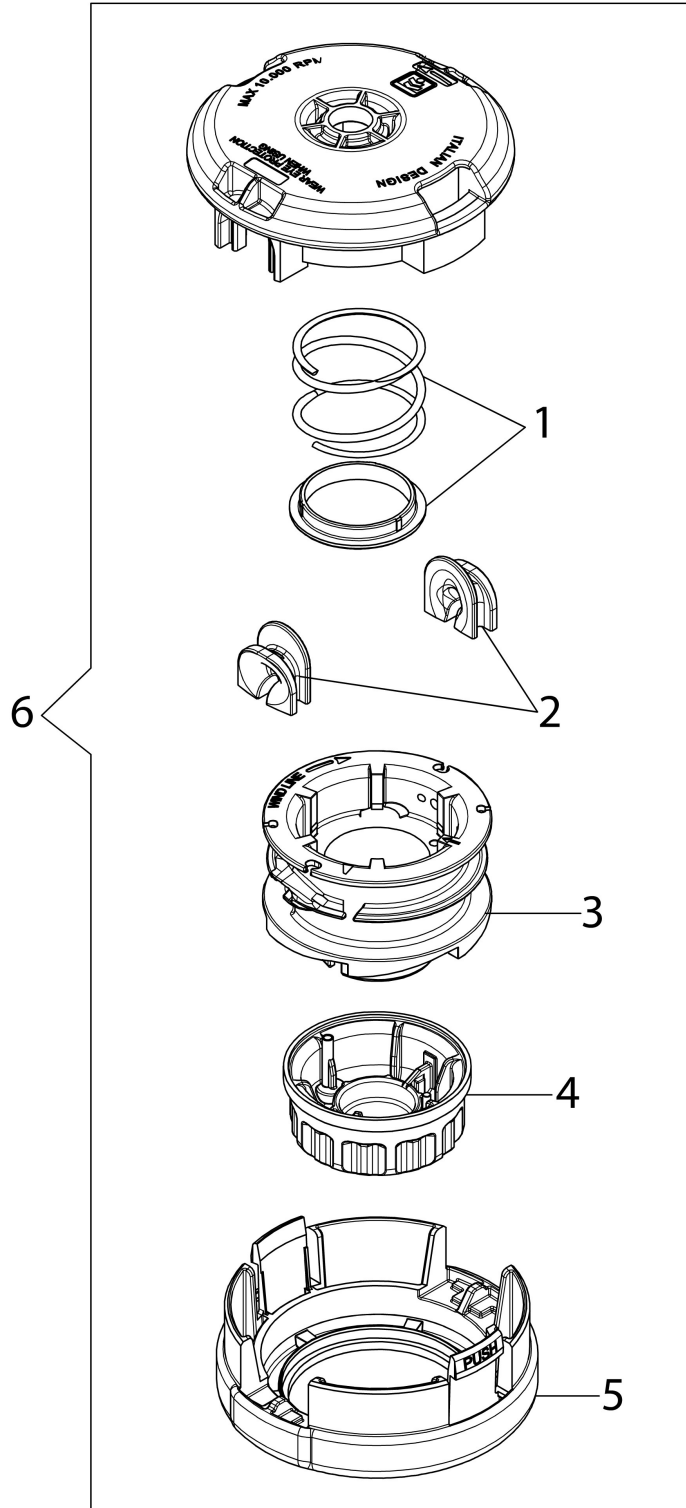

DSI 30 Brushcutter

Documents

[Complete illustrated parts list](#)

[Head Load&Go D.103](#)

Illustration Complete illustrated parts list

Illustration Complete illustrated parts list

Ref.Nu	Qty	Part number	Description	Validity from	Validity till	Notes	Bulletin
1	1	54040073	Shaft joint set				
2	23	3893016AR	Screw				
3	1	54040077	Handle kit				
4	1	54040074	Throttle kit				
5	1	54042009BR	Electrical parts				
6	1	54040016R	Switch				
7	1	54040055R	Tube Ø24				
8	1	54040075	Handle kit				
9	1	3806056R	Screw				
10	1	54040033AR	Knob				
11	1	034000013R	Nut				
12	1	54040067	Engine cover				
13	1	54042008AR	Complete motor				
14	1	54040054R	Plate				
15	2	3893013R	Screw				
16	1	3918013R	Washer				
17	1	54040053R	Disc (guard)				
18	1	54040076	Guard kit				
19	1	4174275R	Blade				
20	1	54030023CUS	Battery			40V – 2.5AH	
20	1	54030024CUS	Battery			40V – 5AH	
21	1	54030016	Battery charger			STANDARD CHARGER	
21	1	54030020	Battery charger			FAST CHARGER	
22	1	63149002	Head Load&Go				

Illustration Head Load&Go D.103

Ref.Nu	Qty	Part number	Description	Validity from	Validity till	Notes	Bulletin
1	1	63100018R	Kit spring				
2	2	63140007R	Bushing				
3	1	63140008R	Nylon spool				
4	1	63140005R	Knob				
5	1	63140006R	Lower cover				
6	1	63149002	Head Load&Go				