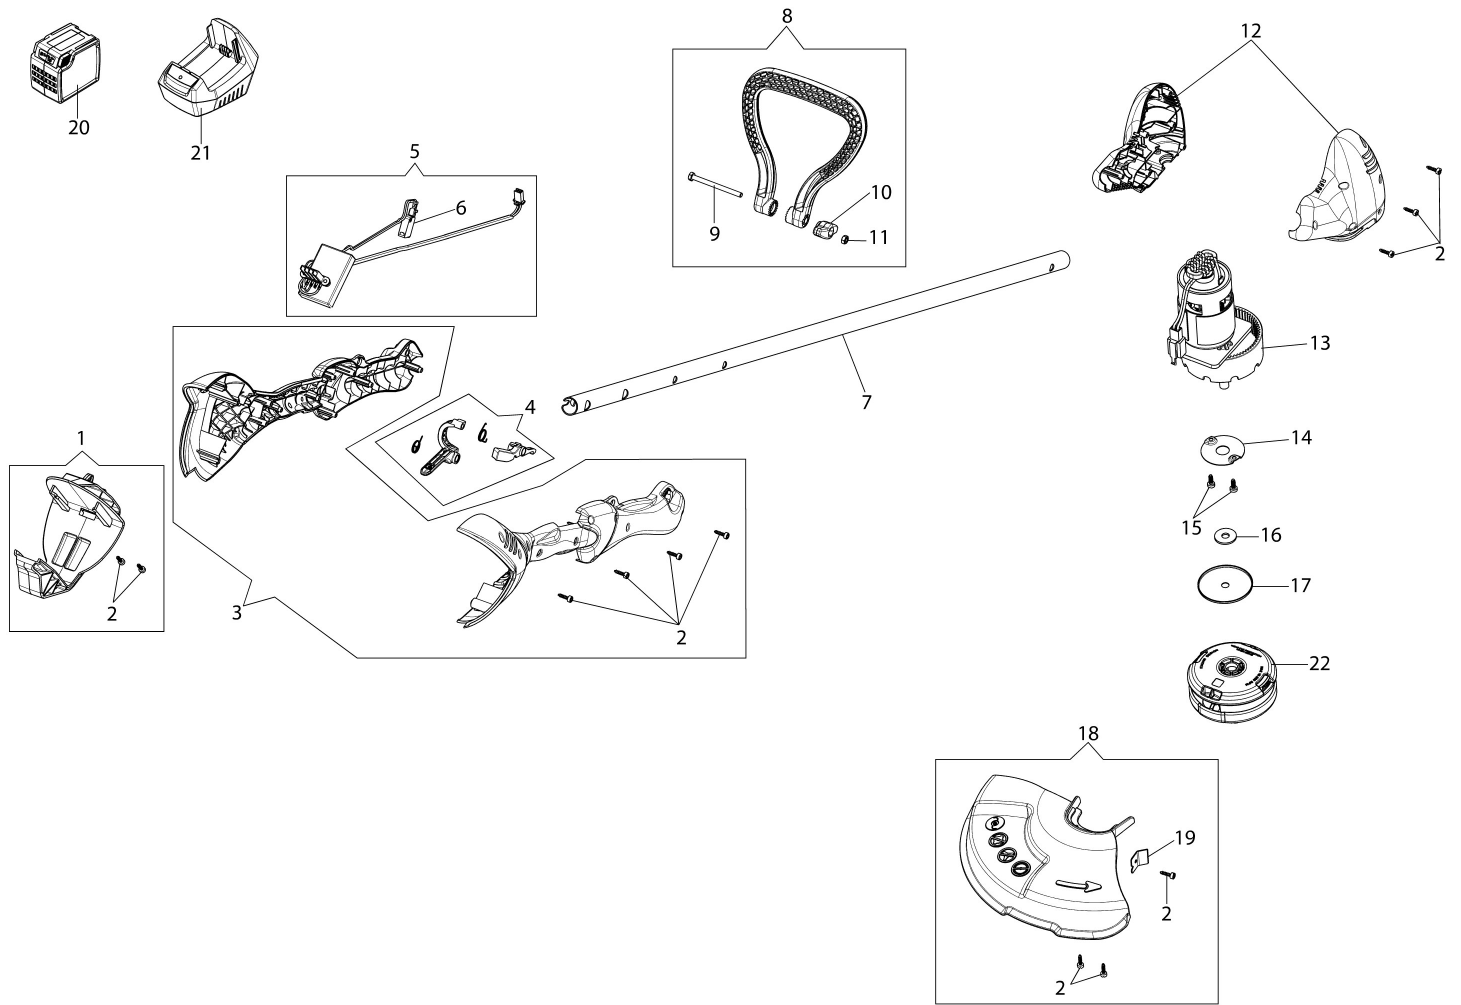

DSI 30 Brushcutter

Documents

[Complete illustrated parts list](#)

[Head Load&Go D.103](#)

Illustration Complete illustrated parts list

Illustration Complete illustrated parts list

Ref.Nu	Qty	Part number	Description	Validity from	Validity till	Notes	Bulletin
1	1	54040073	Shaft joint set				
2	23	3893016AR	Screw				
3	1	54040077	Handle kit				
4	1	54040074	Throttle kit				
5	1	54042009BR	Electrical parts				
6	1	54040016R	Switch				
7	1	54040055R	Tube Ø24				
8	1	54040075	Handle kit				
9	1	3806056R	Screw				
10	1	54040033AR	Knob				
11	1	034000013R	Nut				
12	1	54040067	Engine cover				
13	1	54042008AR	Complete motor				
14	1	54040054R	Plate				
15	2	3893013R	Screw				
16	1	3918013R	Washer				
17	1	54040053R	Disc (guard)				
18	1	54040076	Guard kit				
19	1	4174275R	Blade				
20	1	54030023CUS	Battery			40V – 2.5AH	
20	1	54030024CUS	Battery			40V – 5AH	
21	1	54030016	Battery charger			STANDARD CHARGER	
21	1	54030020	Battery charger			FAST CHARGER	
22	1	63149002	Head Load&Go				

Illustration Head Load&Go D.103

Ref.Nu	Qty	Part number	Description	Validity from	Validity till	Notes	Bulletin
1	1	63100018R	Kit spring				
2	2	63140007R	Bushing				
3	1	63140008R	Nylon spool				
4	1	63140005R	Knob				
5	1	63140006R	Lower cover				
6	1	63149002	Head Load&Go				