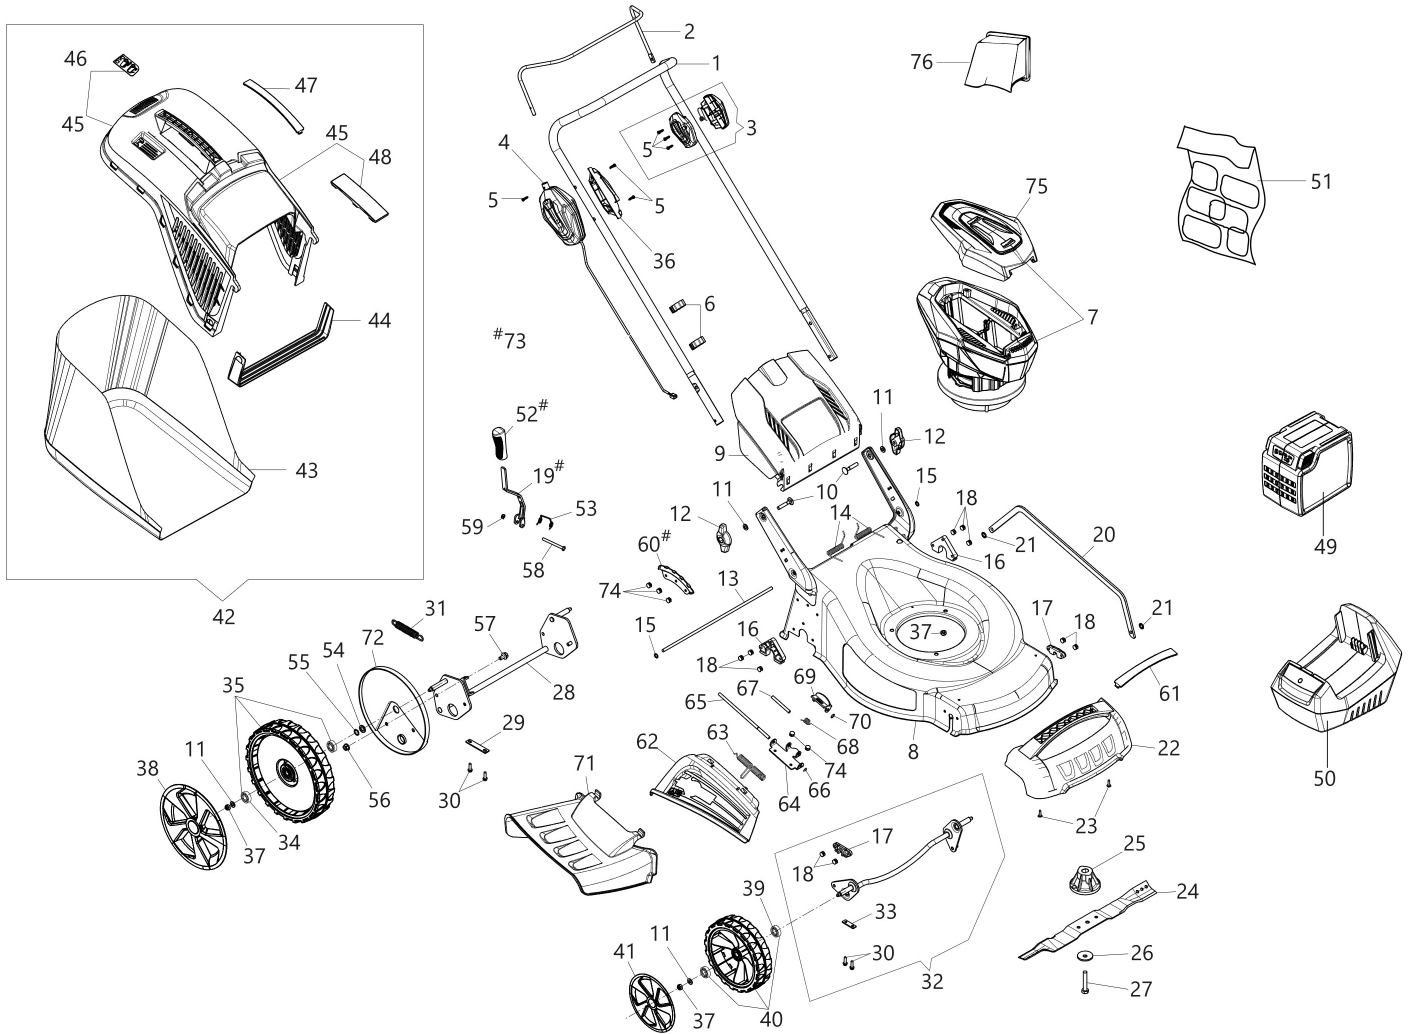

LRI 48 P Lawnmower

Documents

[Complete illustrated parts list](#)

Illustration Complete illustrated parts list

Illustration Complete illustrated parts list

Ref.Nu	Qty	Part number	Description	Validity from	Validity till	Notes	Bulletin
1	1	54090034R	Complete handle				
2	1	54090013AR	Starter lever				
3	1	54090068	Schell set				
4	1	54092001AR	Starter assy				
5	6	3993016R	Screw				
6	2	66060231R	Band				
7	1	54100002R	Electric motor				
8	1	66110783R	Deck				
9	1	54090051R	Shutter				
10	2	3910015R	Screw				
11	6	3916008R	Washer				
12	2	66070944R	Tightening handle				
13	1	66110026R	Deflector axle				
14	1	66110609A	Kit spring				
15	2	3045034R	Retainer washer				
16	2	66110781R	Support				
17	2	66070709AR	Support				
18	12	3032015R	Rivet				
19	1	66070286CR	Lever				
20	1	66110100	Rod				
21	2	3045035R	Retainer washer				
22	1	66070488R	Guard				
23	2	3075114R	Screw				
24	1	54110015R	Mulching blade				
25	1	54090038R	Hub				
26	1	66060384R	Washer				
27	1	3906150R	Screw				
28	1	66070287BR	Rear axle				
29	2	66030039	Plate				
30	8	3960031R	Screw				
31	1	66070036R	Spring				
32	1	66070749	Axle kit				
33	2	66070712R	Plate				
34	4	3035023R	Bearing				
35	2	66071056R	Complete wheel				
36	1	54090008R	Schell				
37	7	3914010R	Nut				
38	2	66070888R	Wheel cover				
39	4	3035023R	Bearing				
40	2	66070722R	Complete wheel				
41	2	66070885R	Wheel cover				