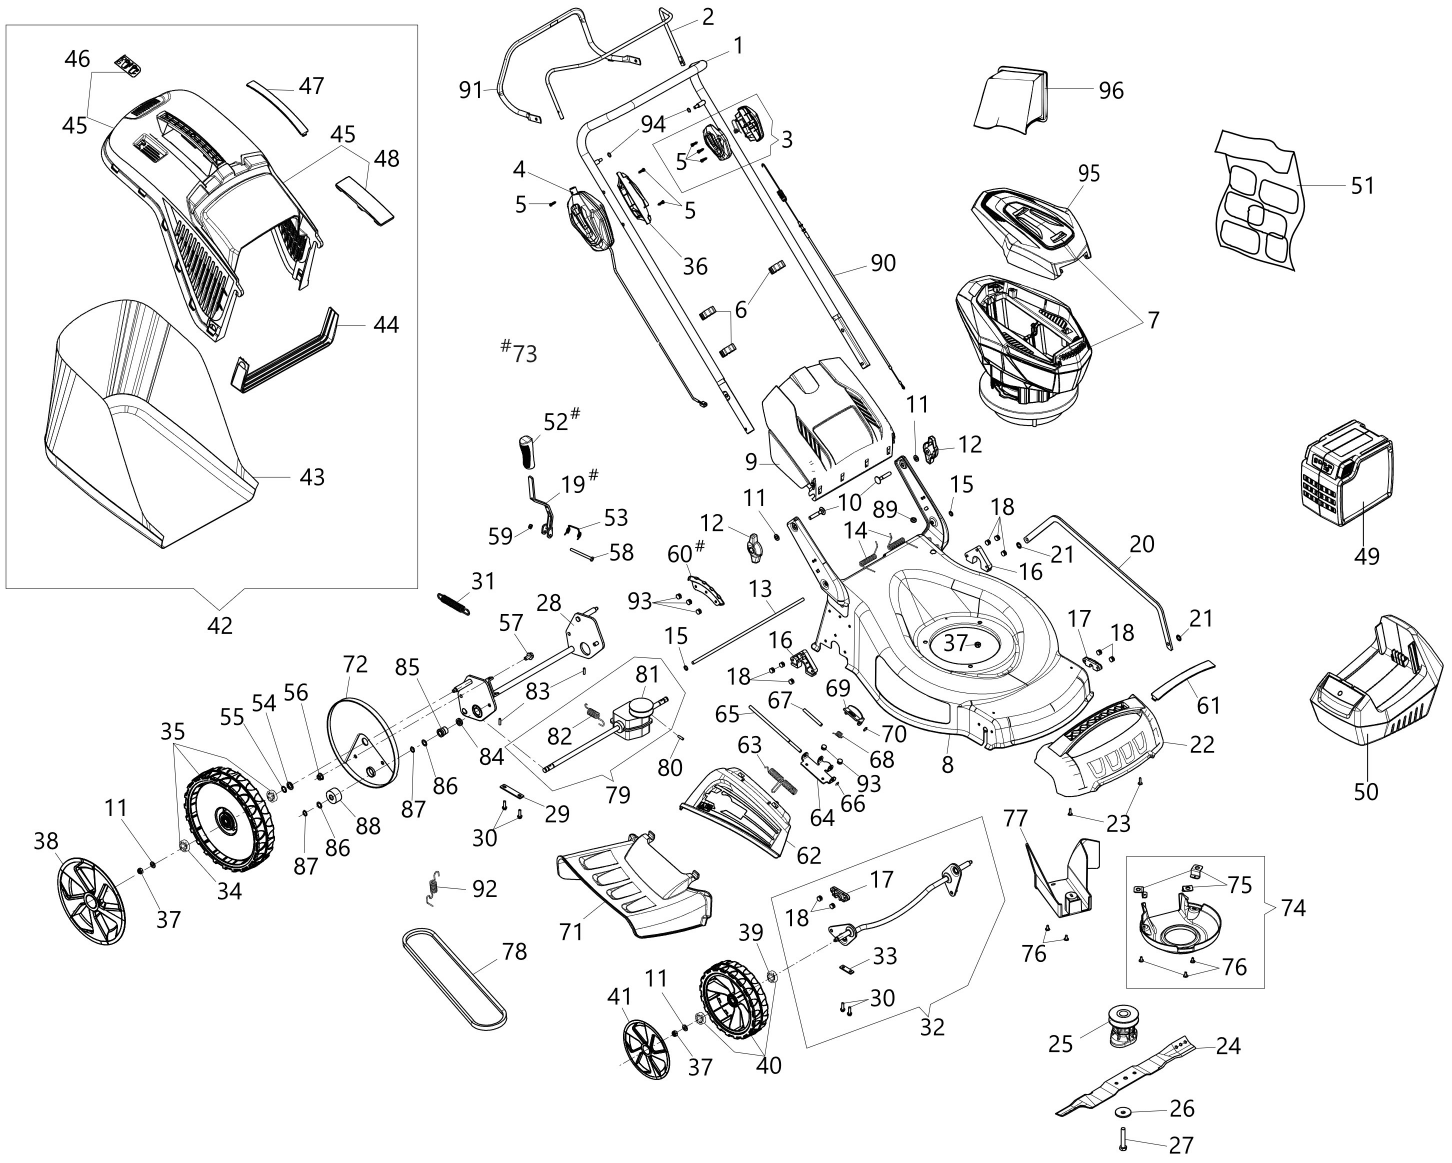

## Illustration Complete illustrated parts list

Ref.Nu	Qty	Part number	Description	Validity from	Validity till	Notes	Bulletin
1	1	54110007R	Handlebar				
2	1	54090013AR	Starter lever				
3	1	54090068	Schell set				
4	1	54092001AR	Starter assy				
5	6	3993016R	Screw				
6	3	66060231R	Band				
7	1	54110003AR	Electric motor				
8	1	66110783R	Deck				
9	1	54090051R	Shutter				
10	2	3910015R	Screw				
11	6	3916008R	Washer				
12	2	66070944R	Tightening handle				
13	1	66110026R	Deflector axle				
14	1	66110609A	Kit spring				
15	2	3045034R	Retainer washer				
16	2	66110781R	Support				
17	2	66070709AR	Support				
18	10	3032015R	Rivet				
19	1	66070286CR	Lever				
20	1	66110100	Rod				
21	2	3045035R	Retainer washer				
22	1	66070488R	Guard				
23	2	3075114R	Screw				
24	1	54110015R	Mulching blade				
25	1	54110011R	Hub				
26	1	66060384R	Washer				
27	1	3906150R	Screw				
28	1	66070287BR	Rear axle				
29	2	66030039	Plate				
30	8	3960031R	Screw				
31	1	66070036R	Spring				
32	1	66070749	Axle kit				
33	2	66070712R	Plate				
34	4	3035023R	Bearing				
35	2	66071056R	Complete wheel				
36	1	54090008R	Schell				
37	7	3914010R	Nut				
38	2	66070888R	Wheel cover				
39	4	3035023R	Bearing				
40	2	66070722R	Complete wheel				
41	2	66070885R	Wheel cover				

## Illustration Complete illustrated parts list

---

Ref.Nu	Qty	Part number	Description	Validity from	Validity till	Notes	Bulletin
82	1	66070980R	Spring				
83	2	66060010R	Roller				
84	2	8202311R	Ring				
85	2	66060030R	Bushing				
86	4	3064004AR	Washer				
87	4	3024012R	Ring				
88	2	66070436R	Right sprocket				
89	1	66030038	Grommet				
90	1	66060058CR	Traction cable				
91	1	66060105R	Traction lever				
92	1	66070035CR	Spring				
93	5	3032018R	Rivet				
94	2	3045033R	Retainer washer				
95	1	54090090	Set cover				
96	1	66110828R	Mulching cap				