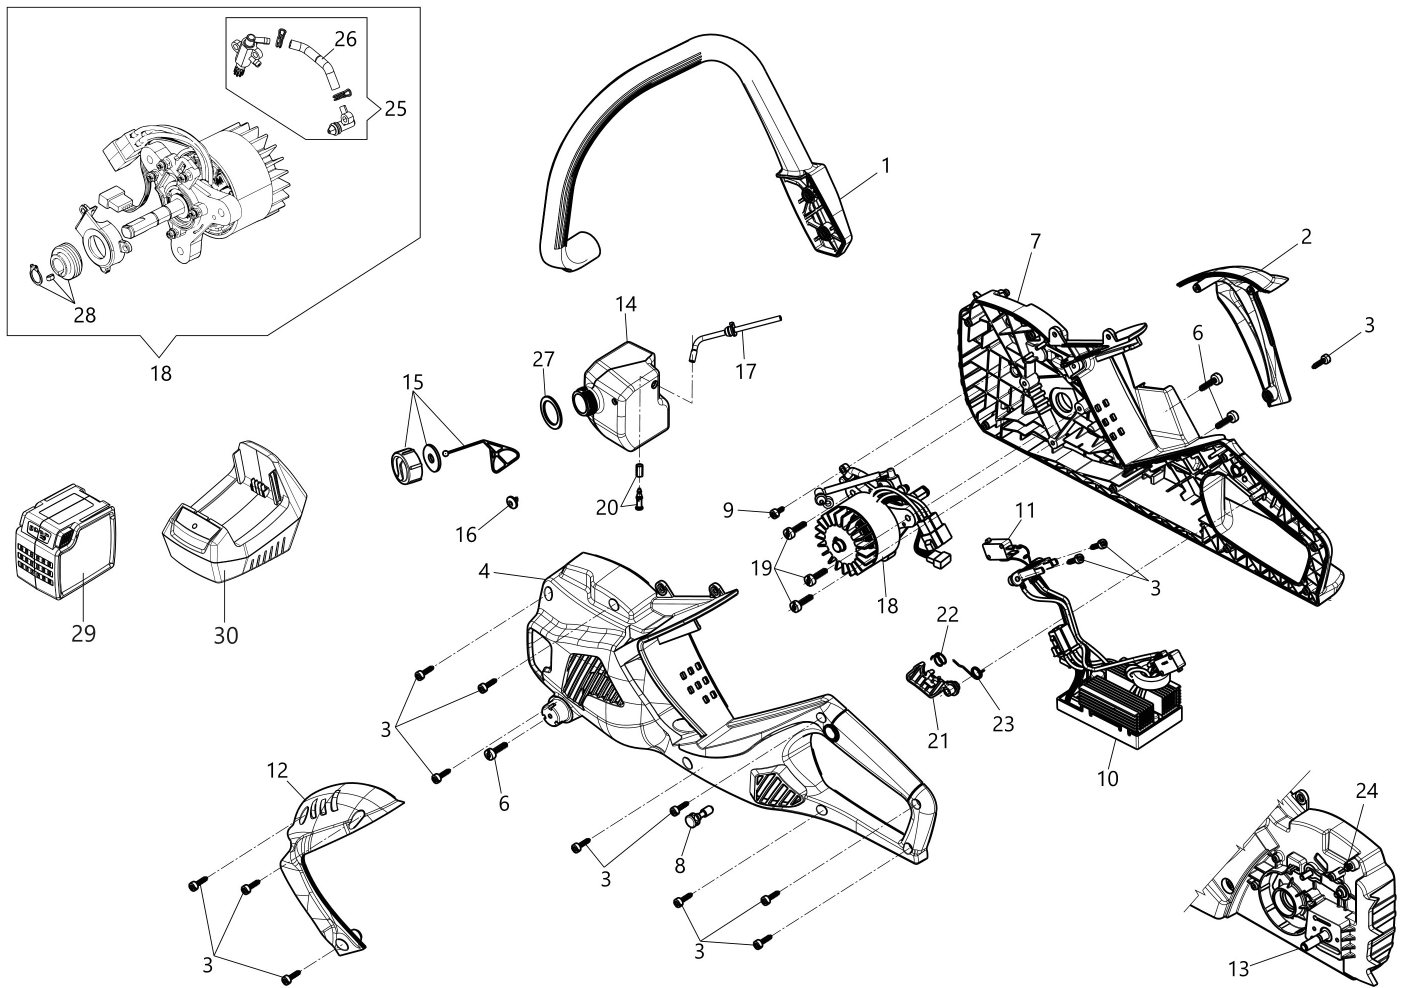

# Illustration Chain cover - Clutch

## Illustration Chain cover - Clutch

Ref.Nu	Qty	Part number	Description	Validity from	Validity till	Notes	Bulletin
1	1	54050007AR	Brake cover				
2	4	3893016AR	Screw				
3	1	54050010R	Guard				
4	1	54050074R	Spring				
5	1	54050009R	Brake band				
6	1	50270087R	Lever				
7	1	54050075R	Spring				
8	1	3026003R	Ring				
9	1	54050095	Clutch drum				
10	1	50250066R	Spacer				
11	1	3026007R	Ring				
12	1	3024010R	Snap ring				
13	1	3035230R	Bearing				
14	1	54052007AR	Chain cover				
15	1	54050028AR	Ring nut				
16	1	54050030R	Knob				
17	1	54050049R	Chain tensioner screw				
18	1	54050026R	Adjuster nut				
19	1	54050025AR	Cover				
20	2	3893009R	Screw				
21	1	54050044R	Bar 12" - cm 30				
22	1	30629541C	Chain .3/8 x .043 (1,1mm) - 45 links				
23	1	50350035R	Bar cover - 30 cm				
24	2	54050064R	Connecting rod				
25	1	54050065AR	Clamp				

## Illustration Engine - Crankcase

Ref.Nu	Qty	Part number	Description	Validity from	Validity till	Notes	Bulletin
1	1	54050021R	Handle				
2	1	54050035R	Bowl cap			DX / Right	
3	14	3893016AR	Screw				
4	1	54050038BR	Half crankcase			SX / Left	
6	3	3893060R	Screw				
7	1	54050002BR	Half crankcase			DX / Right	
8	1	54050019R	Button (lock)				
9	1	3893013R	Screw				
10	1	54052001AR	Electrical parts				
11	1	54070015R	Switch				
12	1	54050034R	Bowl cap			SX / Left	
13	1	50050052R	Stud				
14	1	54050069R	Tank				
15	1	54050067R	Oil cap				
16	1	4098658AR	Breather valve				
17	1	54050066R	Oil suction pipe				
18	1	54052005R	Complete engine				
19	3	3893060R	Screw				
20	1	50072010BR	Oil filter				
21	1	54050072R	Throttle lever				
22	1	54050020R	Spring				
23	1	54050076R	Spring				
24	1	50010243R	Pin				
25	1	LR000090R	Oil pump set				
26	1	LR000092R	Oil line				
27	1	54050070R	Gasket				
28	1	LR000091R	Worm gear kit				
29	1	54030024CUS	Battery			40V – 5AH	
30	1	54030016	Battery charger			STANDARD CHARGER	
30	1	54030020	Battery charger			FAST CHARGER	