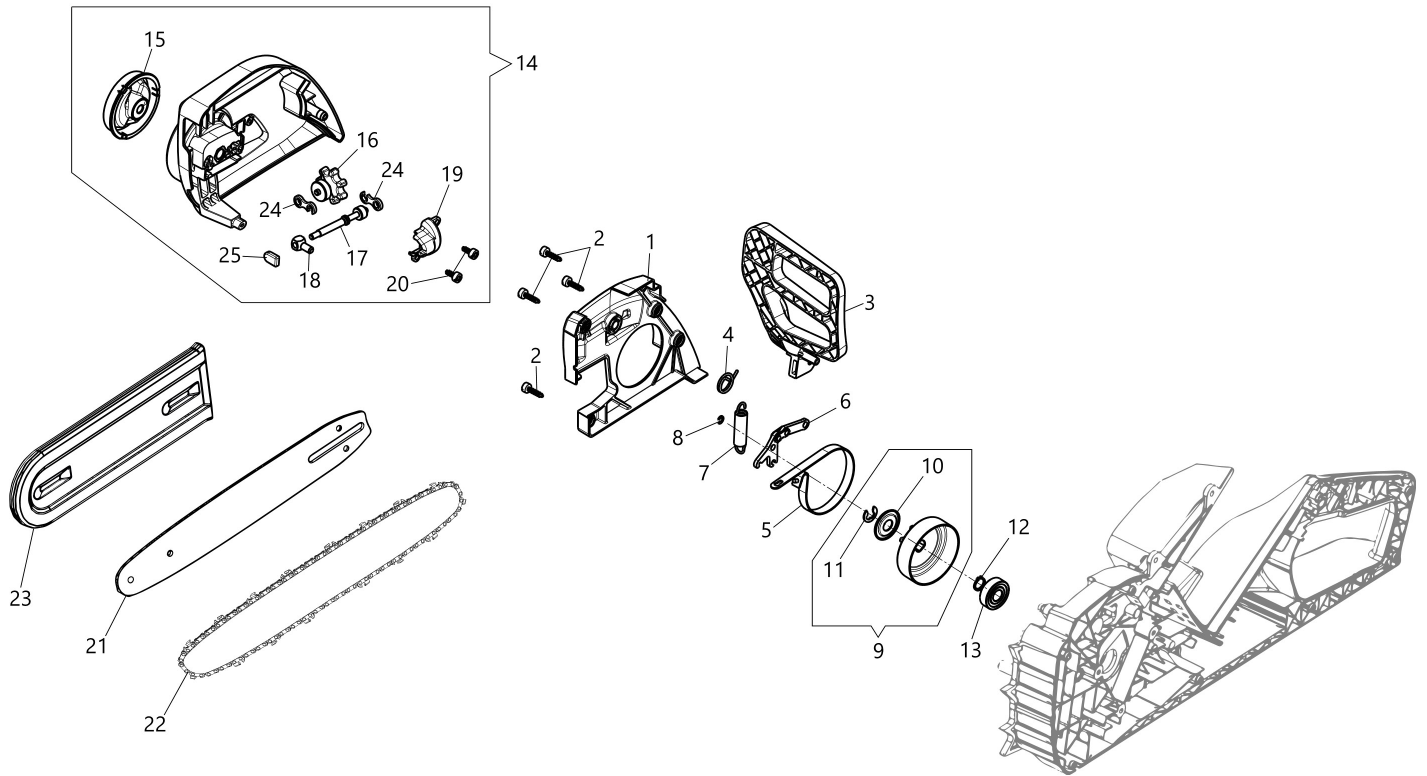

# Illustration Chain cover - Clutch

## Illustration Chain cover - Clutch

Ref.Nu	Qty	Part number	Description	Validity from	Validity till	Notes	Bulletin
1	1	54050007AR	Brake cover				
2	4	3893016AR	Screw				
3	1	54050010R	Guard				
4	1	54050074R	Spring				
5	1	54050009R	Brake band				
6	1	50270087R	Lever				
7	1	54050075R	Spring				
8	1	3026003R	Ring				
9	1	54050095	Clutch drum				
10	1	50250066R	Spacer				
11	1	3026007R	Ring				
12	1	3024010R	Snap ring				
13	1	3035230R	Bearing				
14	1	54052007AR	Chain cover				
15	1	54050028AR	Ring nut				
16	1	54050030R	Knob				
17	1	54050049R	Chain tensioner screw				
18	1	54050026R	Adjuster nut				
19	1	54050025AR	Cover				
20	2	3893009R	Screw				
21	1	54050044R	Bar 12" - cm 30				
22	1	30629541C	Chain .3/8 x .043 (1,1mm) - 45 links				
23	1	50350035R	Bar cover - 30 cm				
24	2	54050064R	Connecting rod				
25	1	54050065AR	Clamp				

## Illustration Engine - Crankcase

Ref.Nu	Qty	Part number	Description	Validity from	Validity till	Notes	Bulletin
1	1	54050021R	Handle				
2	1	54050035R	Bowl cap			DX / Right	
3	14	3893016AR	Screw				
4	1	54050038BR	Half crankcase			SX / Left	
6	3	3893060R	Screw				
7	1	54050002BR	Half crankcase			DX / Right	
8	1	54050019R	Button (lock)				
9	1	3893013R	Screw				
10	1	54052001AR	Electrical parts				
11	1	54070015R	Switch				
12	1	54050034R	Bowl cap			SX / Left	
13	1	50050052R	Stud				
14	1	54050069R	Tank				
15	1	54050067R	Oil cap				
16	1	4098658AR	Breather valve				
17	1	54050066R	Oil suction pipe				
18	1	54052005R	Complete engine				
19	3	3893060R	Screw				
20	1	50072010BR	Oil filter				
21	1	54050072R	Throttle lever				
22	1	54050020R	Spring				
23	1	54050076R	Spring				
24	1	50010243R	Pin				
25	1	LR000090R	Oil pump set				
26	1	LR000092R	Oil line				
27	1	54050070R	Gasket				
28	1	LR000091R	Worm gear kit				
29	1	54030024CUS	Battery			40V – 5AH	
30	1	54030016	Battery charger			STANDARD CHARGER	
30	1	54030020	Battery charger			FAST CHARGER	