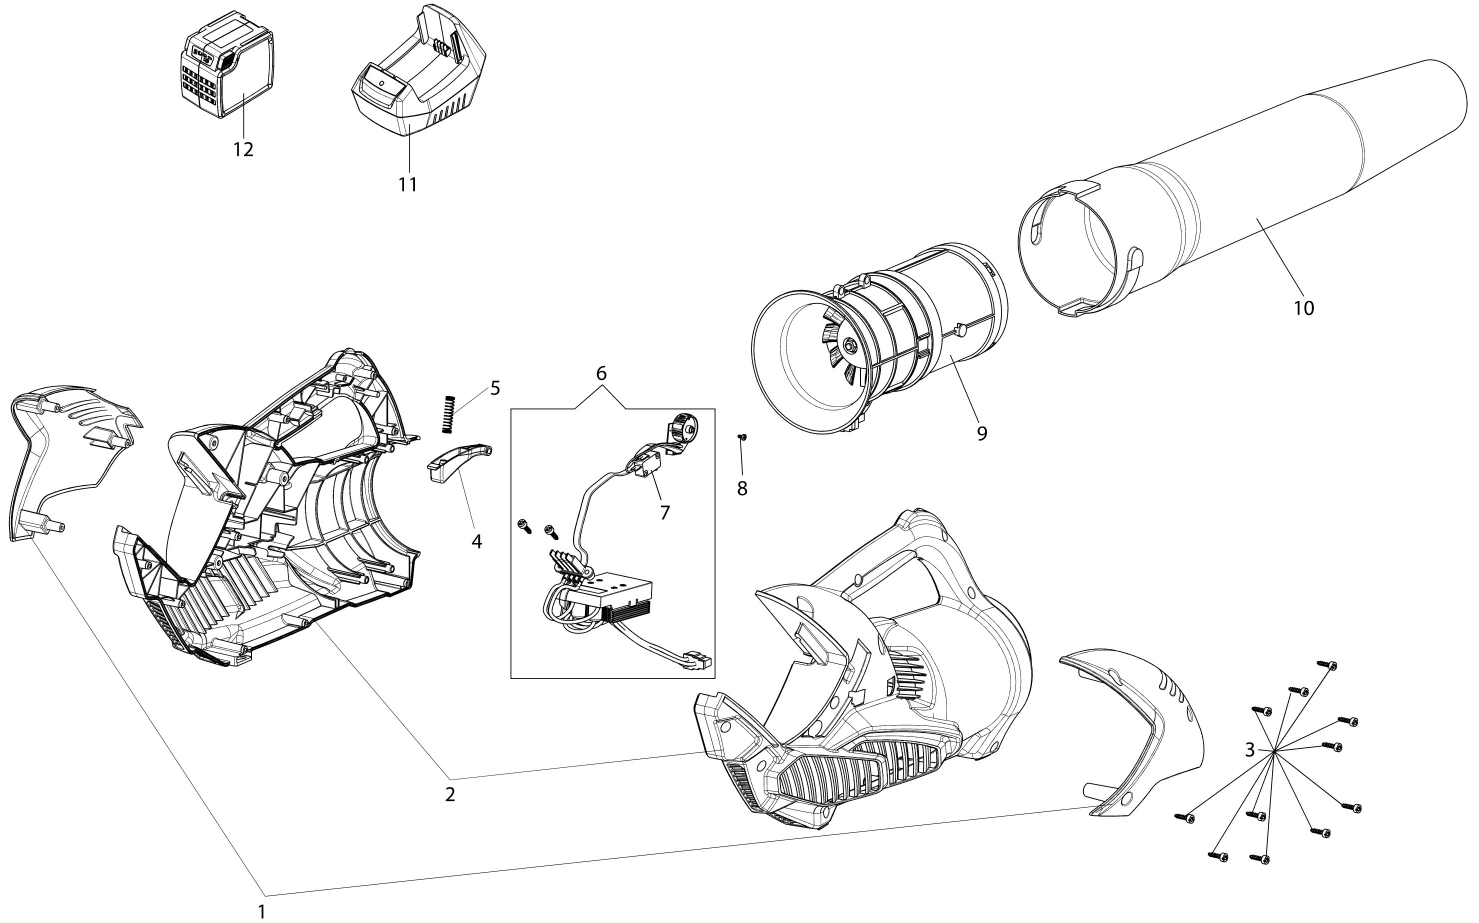

SAI 60 Blower

Documents

[Complete illustrated parts list](#)

Illustration Complete illustrated parts list

Illustration Complete illustrated parts list

Ref.Nu	Qty	Part number	Description	Validity from	Validity till	Notes	Bulletin
1	1	54060030	Bowl cap				
2	1	54060031	Motor housing				
3	11	3893016AR	Screw				
4	1	54060005R	Throttle lever				
5	1	54060006R	Spring				
6	1	54062001AR	Electrical parts				
7	1	54040016R	Switch				
8	1	094500317R	Screw				
9	1	54062002R	Complete motor				
10	1	54060007R	Tube				
11	1	54030016	Battery charger			STANDARD CHARGER	
11	1	54030020	Battery charger			FAST CHARGER	
12	1	54030023CUS	Battery			40V – 2.5AH	
12	1	54030024CUS	Battery			40V – 5AH	