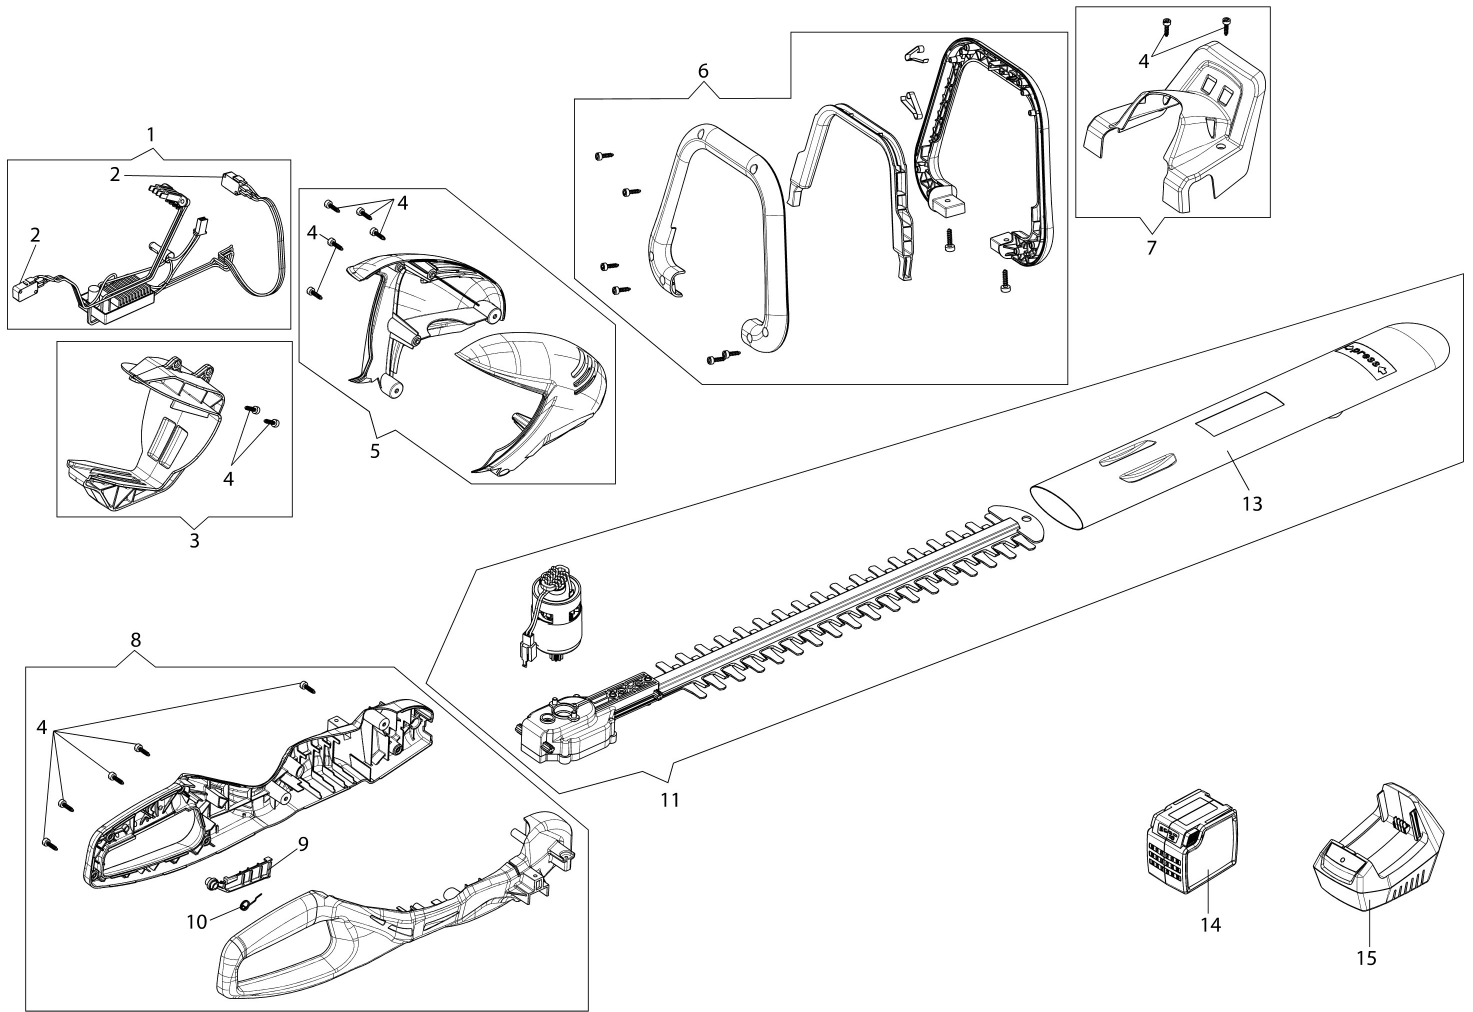

TGI 45 Hedgetrimmer

Documents

[Complete illustrated parts list](#)

Illustration Complete illustrated parts list

Illustration Complete illustrated parts list

Ref.Nu	Qty	Part number	Description	Validity from	Validity till	Notes	Bulletin
1	1	54072006BR	Electrical parts				
2	2	54070015R	Switch				
3	1	54040073	Shaft joint set				
4	14	3893016AR	Screw				
5	1	54070054	Engine cover				
6	1	54070055	Handle kit				
7	1	54070053	Hand guard				
8	1	54070050	Frame assembly				
9	1	54070003R	Throttle lever				
10	1	54070004R	Spring				
11	1	54072010R	Complete engine				
13	1	61370463R	Guard				
14	1	54030023CUS	Battery			40V – 2.5AH	
14	1	54030024CUS	Battery			40V – 5AH	
15	1	54030016	Battery charger			STANDARD CHARGER	
15	1	54030020	Battery charger			FAST CHARGER	