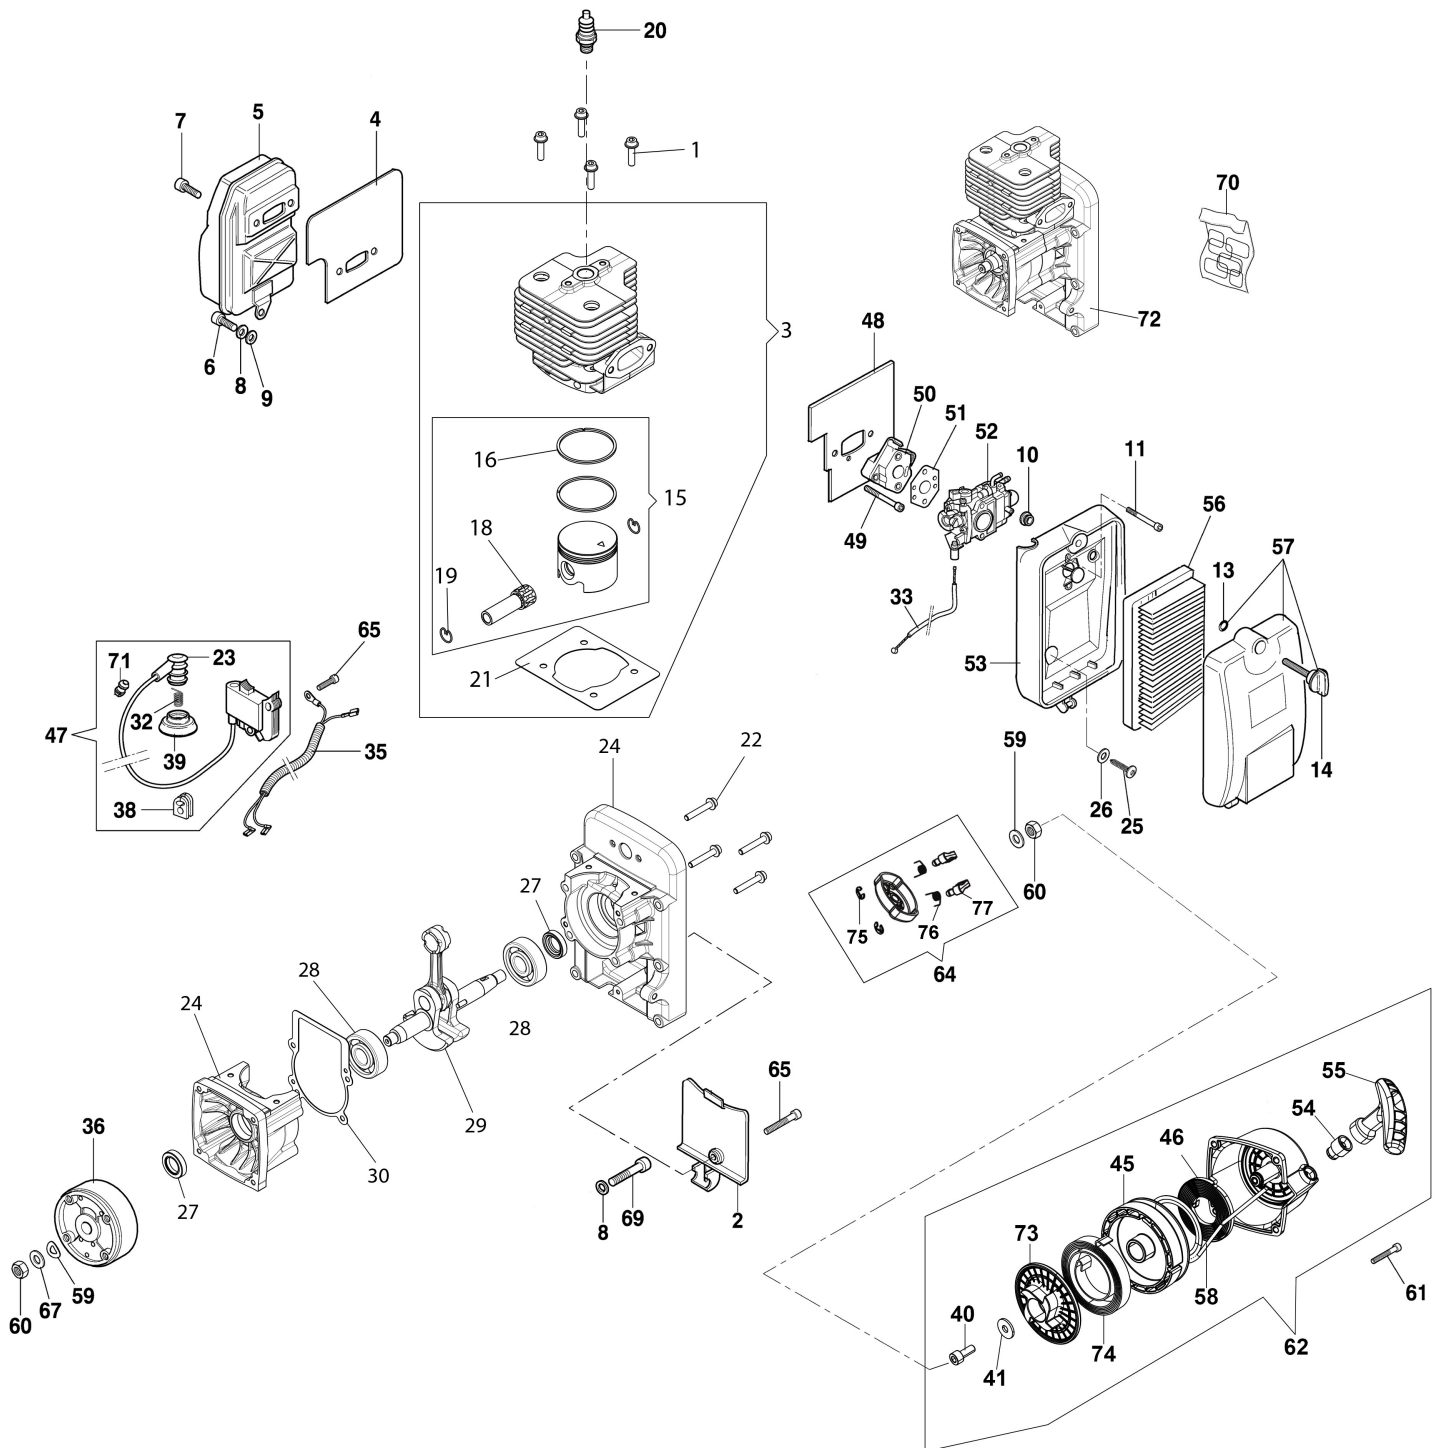

Illustration Starter Assy and engine (from 01-2024)

Illustration Starter assy and engine (from 01-2024)

Ref.Nu	Qty	Part number	Description	Validity from	Validity till	Notes	Bulletin
1	4	3860095R	Screw				
2	1	56520009	Cover				
3	1	56520275R	Complete cylinder kit				
4	1	56520281	Gasket				
5	1	56520166BR	Muffler				
6	1	3801020R	Screw				
7	2	005100906AR	Screw				
8	7	3819009R	Washer				
9	1	3916006R	Washer				
10	1	3912005R	Nut				
11	2	61112005R	Screw				
13	1	3049005R	O-ring				
14	1	56020159AR	Knob				
15	1	56520276R	Piston assy				
16	2	56520214R					
18	1	006000010	Thrust bearing				
19	2	56520257R	Elastic pin				
20	1	3055118R	Spark plug				
21	1	56520226R	Gasket				
22	4	3860096R	Screw				
23	1	-	Not available for this product				
24	1	56520274R	Crankcase assy				
25	1	3960091AR	Screw				
26	8	3918005R	Washer				
27	2	3050025R	Seal ring				
28	2	3034214R	Thrust bearing				
29	1	56520216R	Crankshaft				
30	2	56520131R	Bearing				
32	1	-	Not available for this product				
33	1	56520067AR	Throttle cable				
35	1	56520204R	Cable				
36	1	56520004BR	Flywheel				
38	1	56520122	Grommet				
39	1	56520033	Cap				
40	1	3801009R	Screw				
41	1	3918005R	Washer				
45	1	61450024AR	Starter pulley				
46	1	61450044AR	Starter spring				
47	1	56520273	Ignition coil				
48	1	56520021R	Gasket				