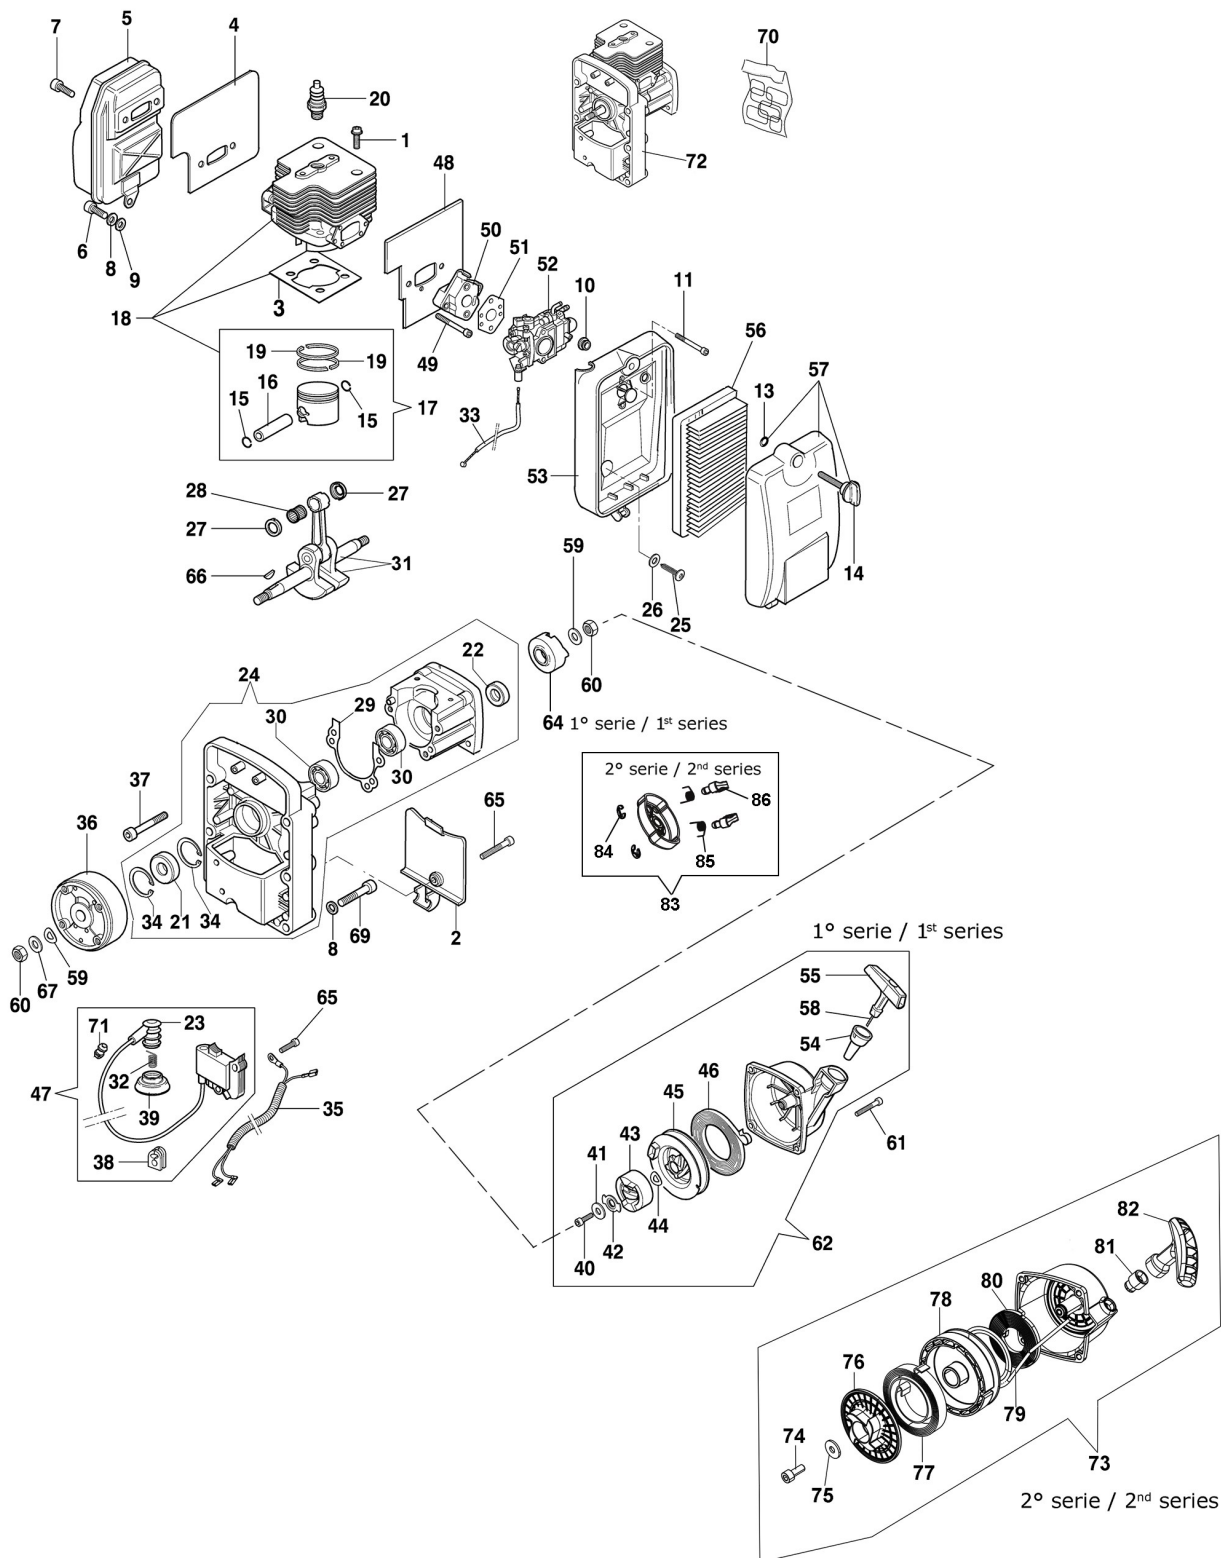

Illustration Starter assy and engine (up to 01-2024)

Illustration Starter assy and engine (up to 01-2024)

Ref.Nu	Qty	Part number	Description	Validity from	Validity till	Notes	Bulletin
1	6	56520107	Screw				
2	1	56520009	Cover				
3	1	56520097	Gasket				
4	1	56520281	Gasket				
5	1	56520166BR	Muffler				
6	1	3801020R	Screw				
7	2	005100906AR	Screw				
8	7	3819009R	Washer				
9	1	3916006R	Washer				
10	1	3912005R	Nut				
11	2	61112005R	Screw				
13	1	3049005R	O-ring				
14	1	56020159AR	Knob				
15	2	56520102R	Spacer				
16	1	56520098	Plug				
17	1	56522023	Piston assy				
18	1	56522024	Complete cylinder				
19	2	56520095R	Piston ring				
20	1	3055118R	Spark plug				
21	1	56520132	Seal ring				
22	1	56520105R	Seal ring				
23	1	094600097AR	Spark plug cap				
24	1	56520129R	Crankcase				
25	1	3960091AR	Screw				
26	8	3918005R	Washer				
27	2	56520100	Spacer				
28	1	56520101	Bearing				
29	1	56520096R	Gasket				
30	2	56520131R	Bearing				
31	1	56520099	Crankshaft				
32	1	094600169AR	Spring				
33	1	56520067AR	Throttle cable				
34	2	3025025	Ring				
35	1	56520204R	Cable				
35	1	56520204AR	Cable			Presente da 01-23 / Present from 01-2023	
36	1	56520004BR	Flywheel				
36	1	56520004BR	Flywheel			Presente da 01-23 / Present from 01-2023	
37	4	3860096R	Screw				
38	1	56520122	Grommet				
39	1	56520033	Cap