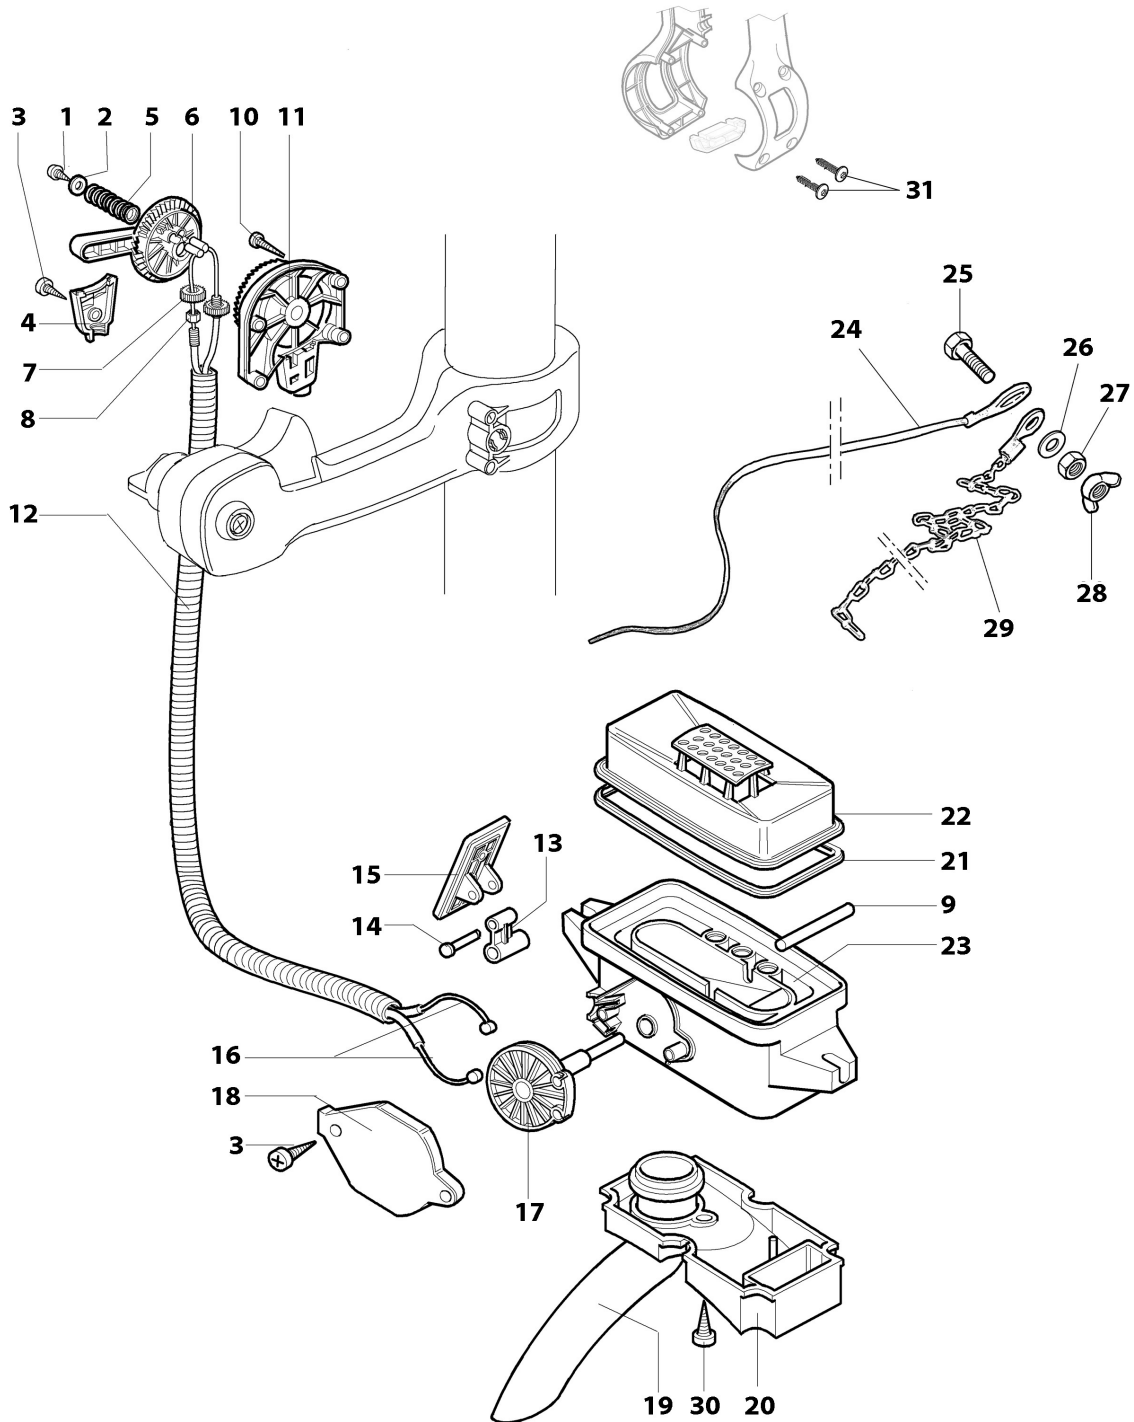

Illustration Starter assy and engine (up to 01-2024)

Ref.Nu	Qty	Part number	Description	Validity from	Validity till	Notes	Bulletin
80	1	61450044AR	Starter spring				
81	1	61450050BR	Bushing				
82	1	61450051R	Starter handle				
83	1	56520239R	Clutch driver				
84	2	3026004R	Ring				
85	2	61450041R	Spring				
86	2	61450040R	Pawl				

Illustration Dusting Kit (Optional)

Illustration Dusting Kit (Optional)

Ref.Nu	Qty	Part number	Description	Validity from	Validity till	Notes	Bulletin
1	1	3960091AR	Screw				
2	1	3918005R	Washer				
3	3	3960087AR	Screw				
4	1	56020153R	Cover				
5	1	56020029	Spring				
6	1	56020028	Lever				
7	2	56020025	Gears				
8	2	3911008R	Nut				
9	2	56020022	Pin				
10	4	3960063	Screw				
11	2	56020154R	Support				
12	1	56020037AR	Sheath				
13	1	56020014	Support				
14	1	56020013	Pin				
15	1	56020011	Gate valve				
16	2	56020024	Cable				
17	2	56020015R	Shaft				
18	2	56020152R	Guard				
19	2	56020018	Tube				
20	2	56020111	Support				
21	1	56020113B	Gasket				
22	1	56020010C	Starter case				
23	4	56020107	Half case				
24	1	56020050	Antistatic cable				
25	1	3806021AR	Screw				
26	1	3918010R	Washer				
27	1	3912005R	Nut				
28	1	3915005	Nut				
29	1	56020051	Chain				
30	3	3960061AR	Screw				
31	2	070000032R	Screw				