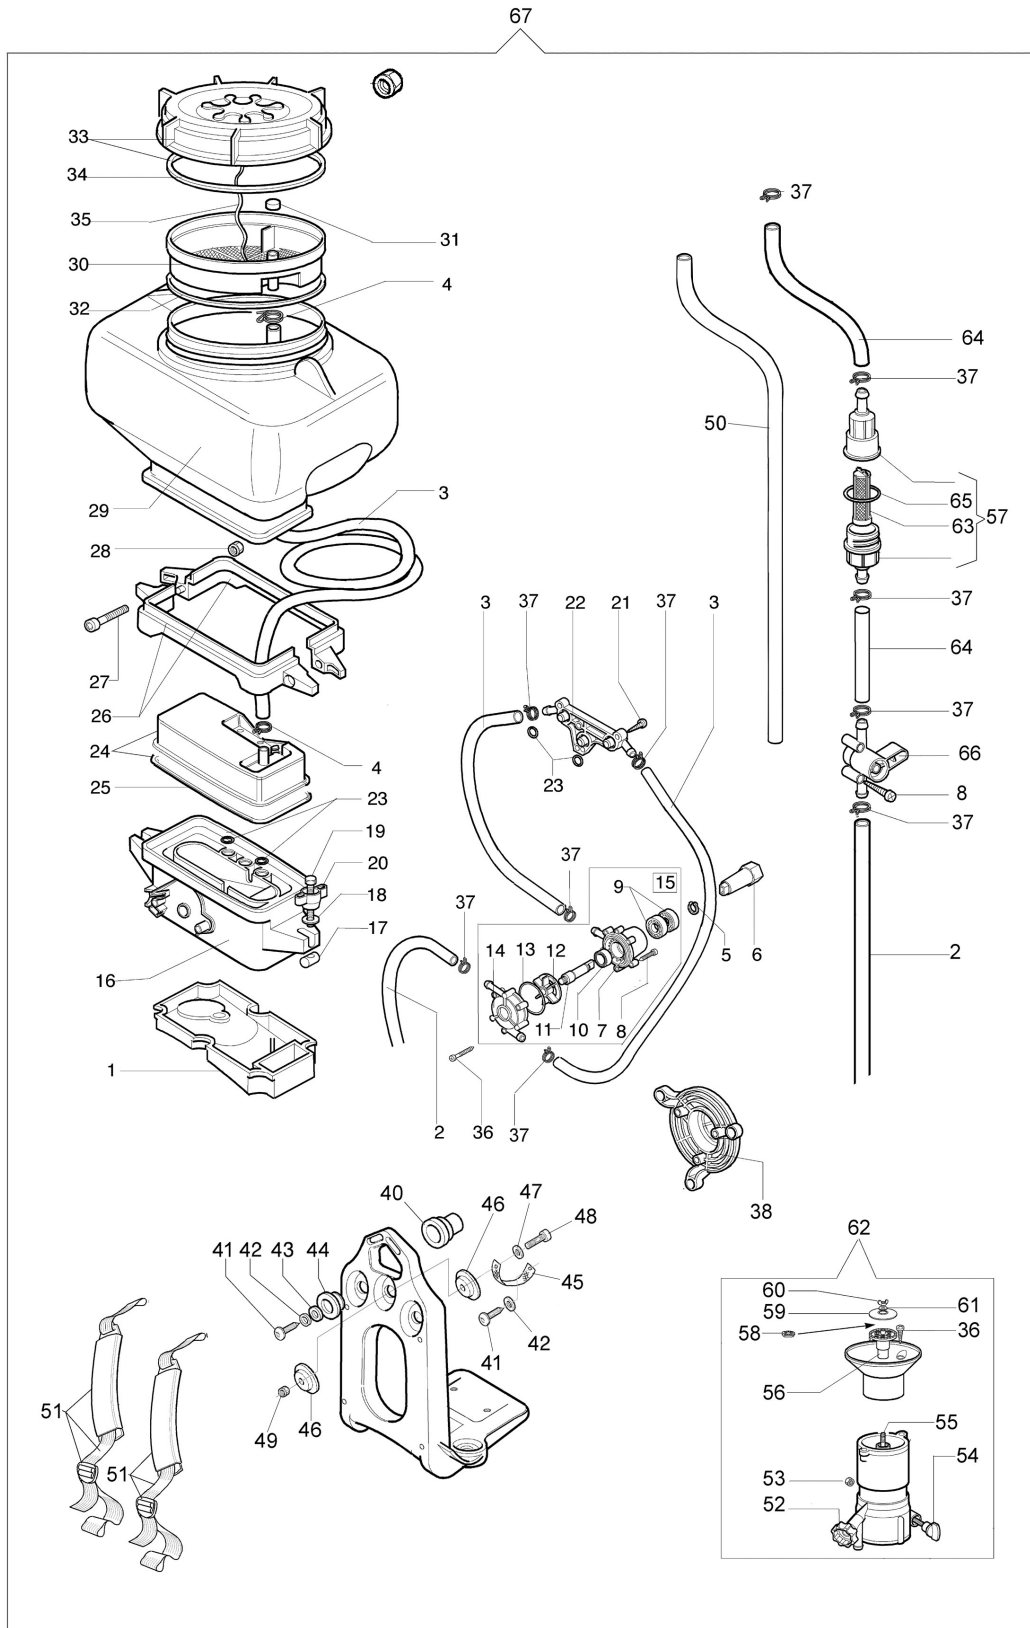

Illustration Conversion kit from blower to mist blower

Illustration Conversion kit from blower to mist blower

Ref.Nu	Qty	Part number	Description	Validity from	Validity till	Notes	Bulletin
1	1	56020017	Plate				
2	1	56020039	Tube				
3	3	56020038R	Tube				
4	2	3059008	Band				
5	1	3024010R	Snap ring				
6	1	56020100	Joint				
7	1	56020101R	Pump body				
8	3	3960067AR	Screw				
9	2	3035230R	Bearing				
10	1	3050055R	Seal ring				
11	2	56020102	Shaft				
12	1	56020103R	Impeller				
13	1	3049064R	O-ring				
14	1	56020105	Cover				
15	1	365200273CR	Booster pump kit				
16	1	56020130BR	Support				
17	2	56020021R	Pin				
18	2	3618010	Washer				
19	2	3606025	Screw				
20	2	56020019R	Knob				
21	10	3960091AR	Screw				
22	1	56020106	Fittings				
23	4	3049039R	O-ring				
24	1	56020041BR	Diaphragm				
25	1	56020113B	Gasket				
26	2	56020150R	Clamp				
27	2	3801017R	Screw				
28	2	3914003R	Nut				
29	1	56020002AR	Tank				
30	1	56020006R	Filter				
31	1	56020005	Cap				
32	1	56020116A	Gasket				
33	1	56022018B	Complete cap				
34	1	56020004B	Gasket				
35	1	56020040	Cable				
36	3	3960087AR	Screw				
37	12	3059006	Band				
38	1	56020046	Guard				
40	2	56020112R	AV-mount				
41	2	3960091AR	Screw				
42	2	3918005R	Washer