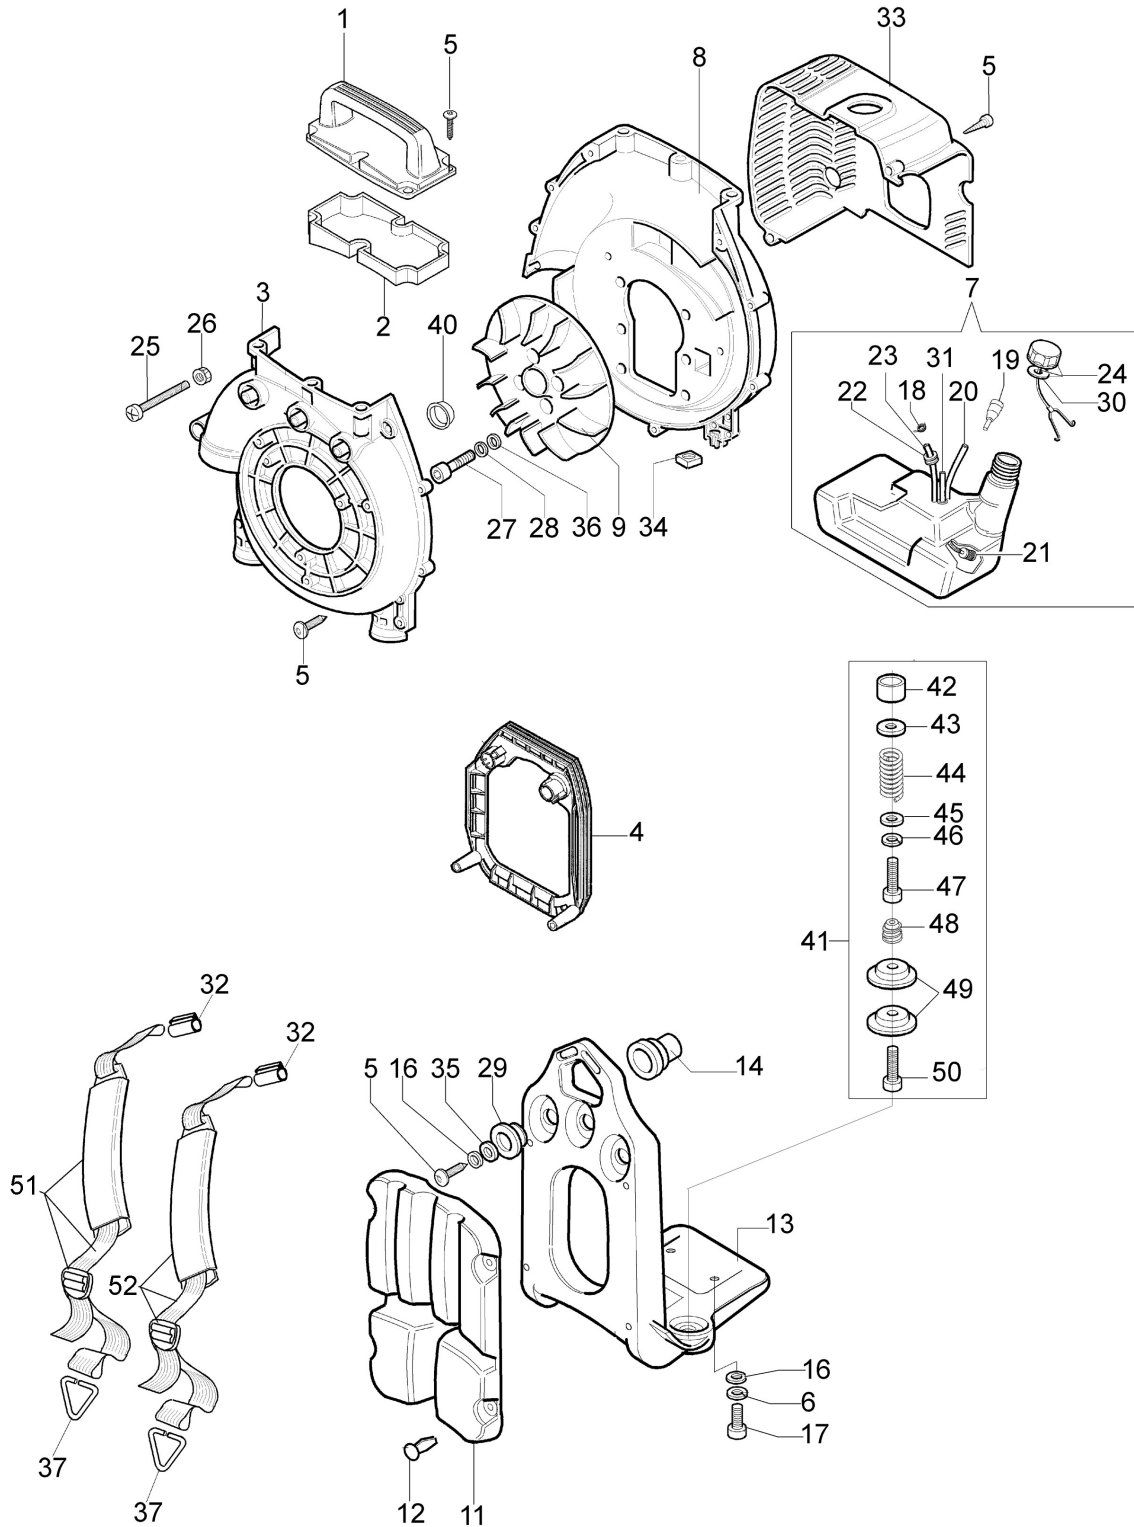

Illustration Deck and fan assy

Illustration Deck and fan assy

Ref.Nu	Qty	Part number	Description	Validity from	Validity till	Notes	Bulletin
1	1	56520035AR	Cover				
2	1	56520034	Plate				
3	1	56520001DR	Half volute				
4	1	56520112	Guard				
5	18	3960091AR	Screw				
6	2	3819006R	Washer				
7	1	56520206AR	Tank assy				
8	1	56520117DR	Half volute				
9	1	56520003BR	Impeller				
11	1	56520246AR	Padding				
12	4	3055054R	Clip				
13	1	56520111R	Frame				
14	1	56520070R	Support				
16	2	3918005R	Washer				
17	2	3801016R	Screw				
18	1	61110162BR	Bushing				
19	1	61070011AR	Breather valve				
20	1	56520160R	Tube				
21	1	61400322R	Fuel filter				
22	1	4161211R	Bush				
23	1	3073022AR	Fuel line				
24	1	50340266AR	Cap			rosso/red	
25	2	3901064	Screw				
26	2	3914003R	Nut				
27	4	3801026R	Screw				
28	4	3819009R	Washer				
29	3	56520042R	Cover				
30	1	099900090R	Ring				
31	1	56520159R	Tube				
32	2	365200150AR	Clamp				
33	1	56520173AR	Guard				
34	1	3980015	Nut				
35	3	56520043R	Flange				
36	4	3916006R	Washer				
37	2	56520255R	Hooking spring				
40	1	56520127R	Cap				
41	1	56020136	Anti-vibration springs assy				
42	1	56020134R	Bushing				
43	1	3918005R	Washer				
44	1	50070024R	Spring				