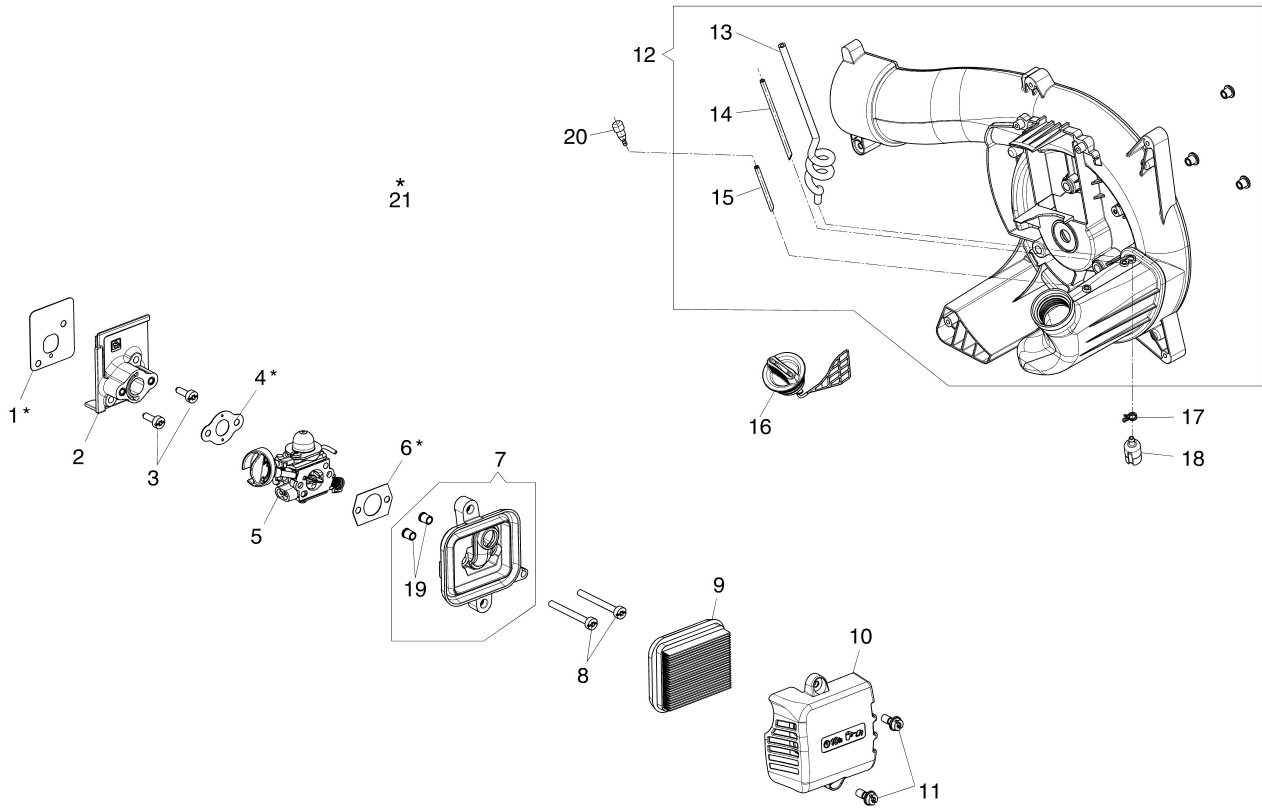

Illustration Tank and air filter

Illustration Tank and air filter

Ref.Nu	Qty	Part number	Description	Validity from	Validity till	Notes	Bulletin
1	1	56600161R	Gasket				
2	1	56600178R	Insulator				
3	2	3891048R	Screw				
4	1	61200021AR	Gasket				
5	1	2318018CR	Carburetor				
6	1	56600057R	Gasket				
7	1	56602001AR	Filter support				
8	2	3891063R	Screw				
9	1	61170016R	Air filter				
10	1	56600018AR	Air filter cover				
11	2	61330040AR	Screw				
12	1	56600204DR	Left cover/tank			Previous P/N was	
13	1	52060224R	Fuel line				
14	1	52060171R	Tube				
15	1	50270103R	Tube				
16	1	50340266AR	Cap			rosso/red	
17	1	4098377R	Band				
18	1	094600450R	Fuel filter				
19	2	56550044R	Bushing				
20	1	61070011AR	Breather valve				
21	1	56600175	Gasket set