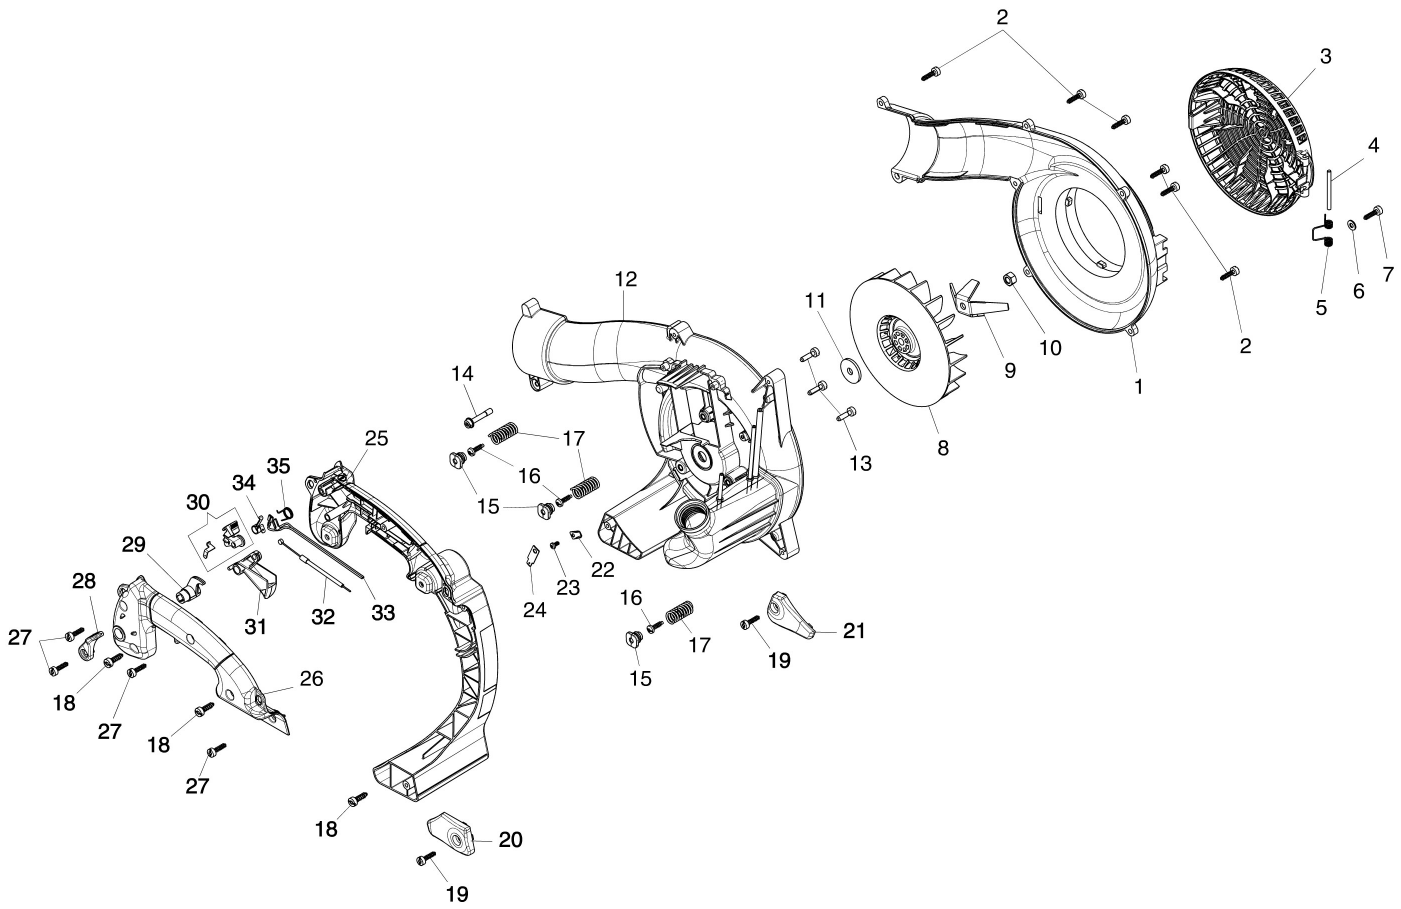

Illustration Fan assy

Illustration Fan assy

Ref.Nu	Qty	Part number	Description	Validity from	Validity till	Notes	Bulletin
1	1	56600106BR	Right cover				
2	6	3893060R	Screw				
3	1	56600154R	Cover				
4	1	56550123R	Pin				
5	1	56550072R	Spring				
6	1	3918010R	Washer				
7	1	3893060R	Screw				
8	1	56550006AR	Fan				
9	1	56550057R	Knife				
10	1	3911009R	Nut				
11	1	56510050R	Washer				
12	1	56600204DR	Left cover/tank			Previous P/N was	
13	3	3891048R	Screw				
14	1	56600119R	Screw				
15	3	50170034R	Support				
16	3	3960115R	Screw				
17	3	50290183AR	Spring				
18	3	3893001R	Screw				
19	2	3893060R	Screw				
20	1	56600157R	Right cover				
21	1	56600158R	Left cover				
22	1	56550102R	Plate				
23	1	3960167R	Screw				
24	1	3044035R	Faston				
25	1	56600032R	Handle				
26	1	56600034AR	Half grip left				
27	4	3893060R	Screw				
28	1	56550184R	Stop lever				
29	1	56550025R	Stop lever				
30	1	56600105AR	Switch (stop)				
31	1	56600063R	Throttle				
32	1	56600075AR	Throttle cable				
33	1	56600092R	Cable				
34	1	50270172AR	Spring				
35	1	56600060AR	Spring