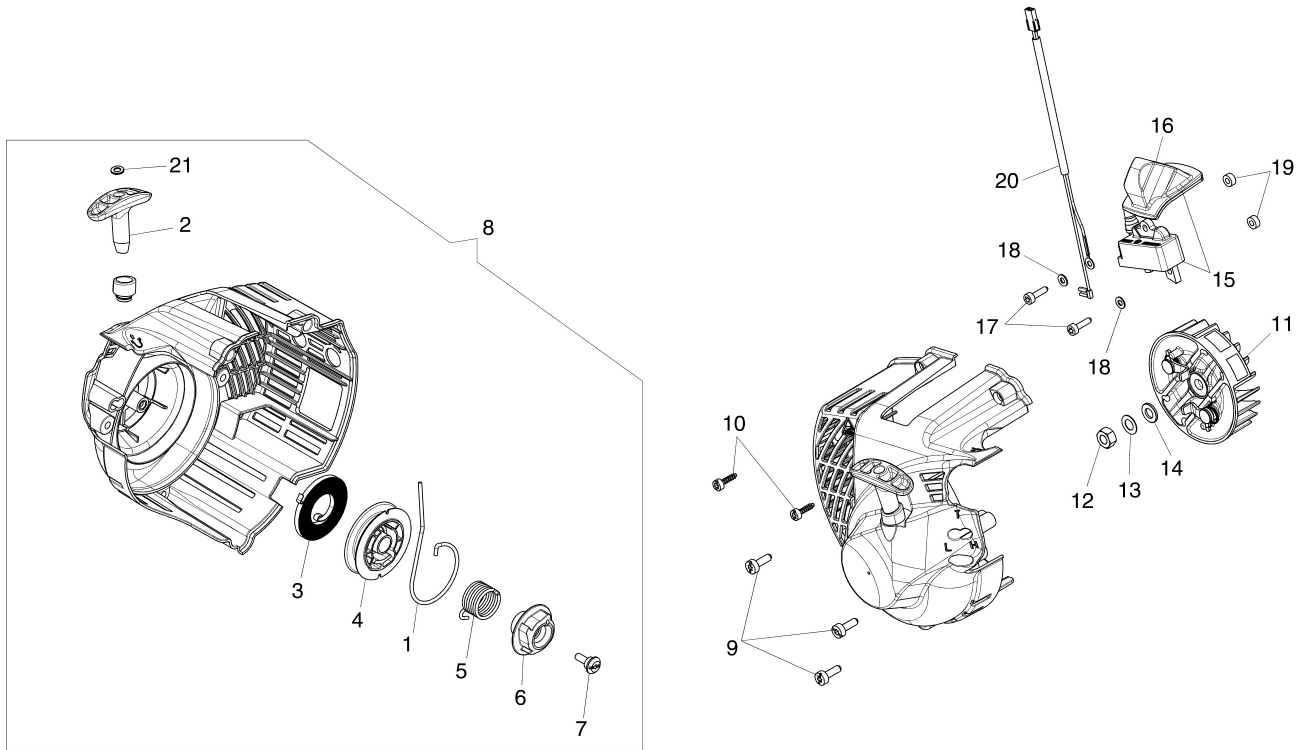

Illustration Starter assy

Illustration Starter assy

Ref.Nu	Qty	Part number	Description	Validity from	Validity till	Notes	Bulletin
1	1	61370574R	Starter rope				
2	1	093500397R	Starter handle				
3	1	61070036R	Spring				
4	1	56600156R	Starter pulley				
5	1	58090019R	Starter spring				
6	1	58090018R	Sprocket				
7	1	61350342R	Screw				
8	1	56600078DR	Engine cover				
9	3	3891035R	Screw				
10	2	3893016AR	Screw				
11	1	56600015R	Flywheel assy				
12	1	3833080R	Washer				
13	1	3916009R	Washer				
14	1	004000142R	Nut				
15	1	2501018BR	Ignition coil				
16	1	56600111BR	Spark plug cap				
17	2	3891015R	Screw				
18	2	3916004R	Washer				
19	2	61170014AR	Spacer				
20	1	56600091R	Cable				
21	1	3916004R	Washer