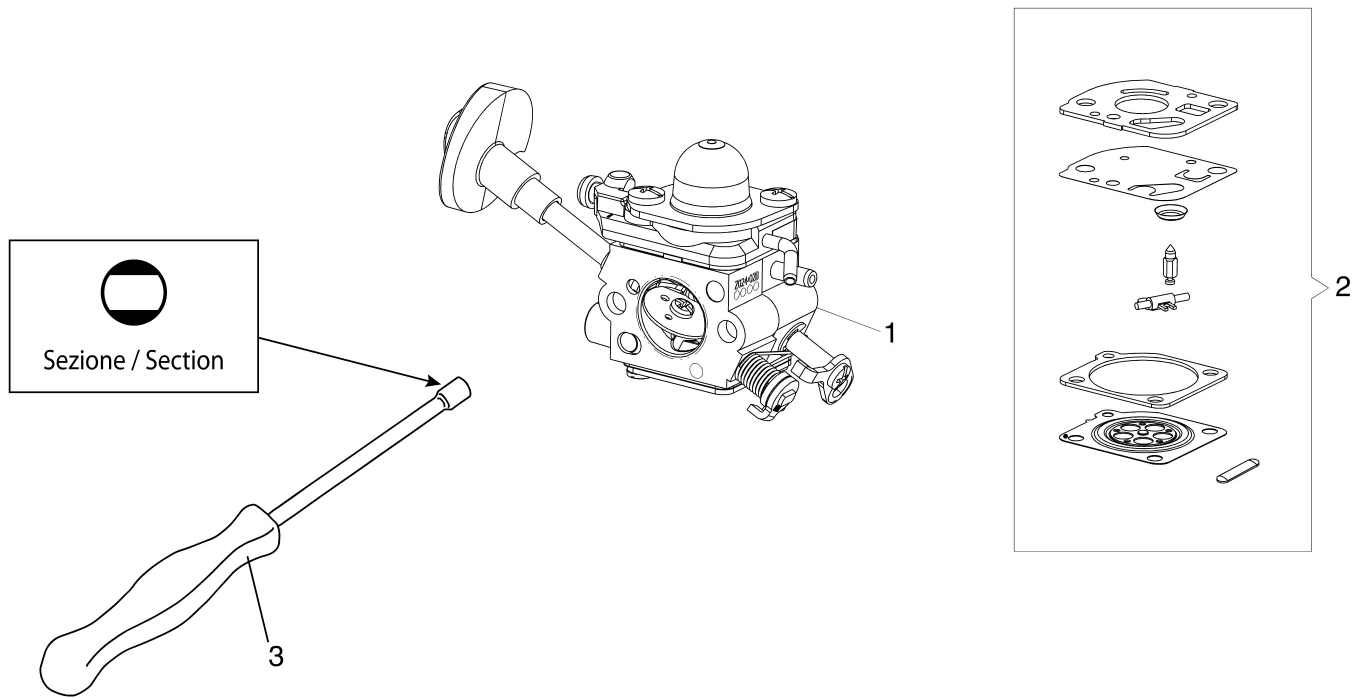

Illustration Carburetor C1Q

Ref.Nu	Qty	Part number	Description	Validity from	Validity till	Notes	Bulletin
1	1	2318018CR	Carburetor				
2	1	56600177R	Repair kit				
3	1	3052012R	Special screwdriver