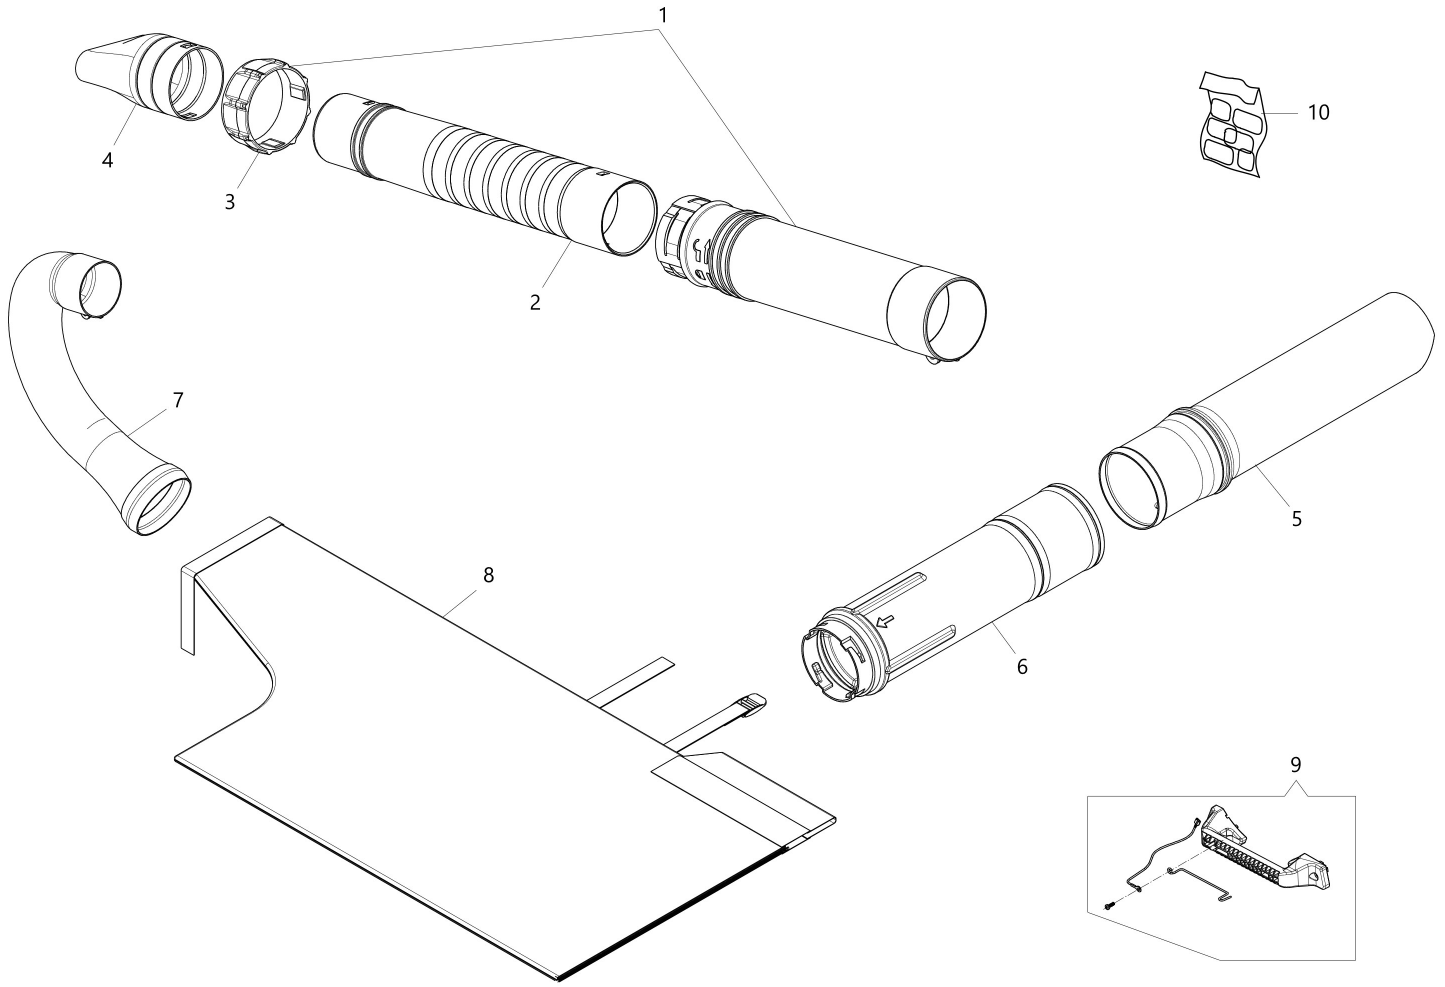

Illustration Accessories

Ref.Nu	Qty	Part number	Description	Validity from	Validity till	Notes	Bulletin
1	1	56600200	Tube kit				
2	1	56600147BR	Tube				
3	1	56600148AR	Ring nut				
4	1	56600149AR	Grip-end				
5	1	56550077R	Tube				
6	1	56550076AR	Tube				
7	1	56600112AR	Tube				
8	1	56550078AR	Grassbag				
9	1	56602003AR	Handle kit				
10	1	56600176	Labels kit