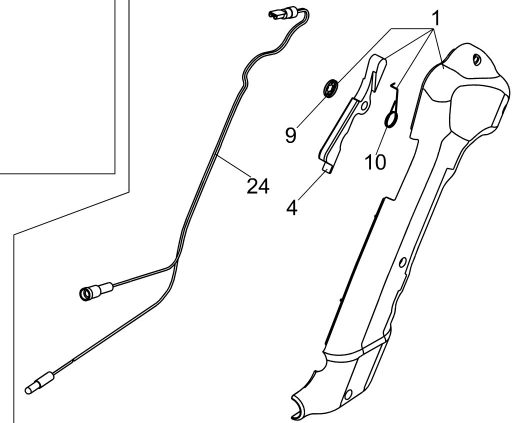

Illustration Handle

1° serie / 1st series

Illustration Handle

Ref.Nu	Qty	Part number	Description	Validity from	Validity till	Notes	Bulletin
1	1	CFI0G31501	Schell set		SN 5478209999		BT6-011-06/18
2	1	CFI3401800	Schell				
3	1	CFI3402901	Spring				
4	1	CFI1202902	Lever		SN 5478209999		BT6-011-06/18
5	1	CFI3010200	Switch (stop)				
6	1	CFI2509200	Band			D.100	
6	1	CFI3402800	Band			D.80	
7	1	CFI3401202	Accelerator cable				
8	1	CFI3402000	Control lever				
9	1	CFA6201000	Locking		SN 5478209999		BT6-011-06/18
10	1	CFI1202500	Spring		SN 5478209999		BT6-011-06/18
11	1	CFI3401401	Pin				
12	1	CFA4800200	Nut				
13	1	56590042	Spring				
14	1	CFI3013900	Engine stop wire				
15	1	CFI1205400	Sheath				
16	1	CFI3402700	Cam				
17	1	CFI3402400	Body				
18	1	072700182	Screw				
19	2	3049016R	O-ring				
20	1	CFA3401500	Washer				
21	4	CFA5303100	Screw				
22	1	300000058R	Screw				
23	1	CFI3403200	Support				
24	1	CFI3014100	Engine stop wire		SN 5478209999		BT6-011-06/18
25	1	CFI0G43200	Handle		SN 5478209999	D.100	BT6-011-06/18
25	1	CFI0G29004	Handle	SN 5478210001		D.80	BT6-011-06/18
26	1	CFI3401701	Half grip	SN 5478210001			BT6-011-06/18
27	1	CFI3014700	Key	SN 5478210001			BT6-011-06/18
28	1	CFI3010300	Engine stop wire	SN 5478210001			BT6-011-06/18
29	1	CFI3014800	Cable	SN 5478210001			BT6-011-06/18
30	1	CFI0G42400	Antistatic kit	SN 5478210001			BT6-011-06/18