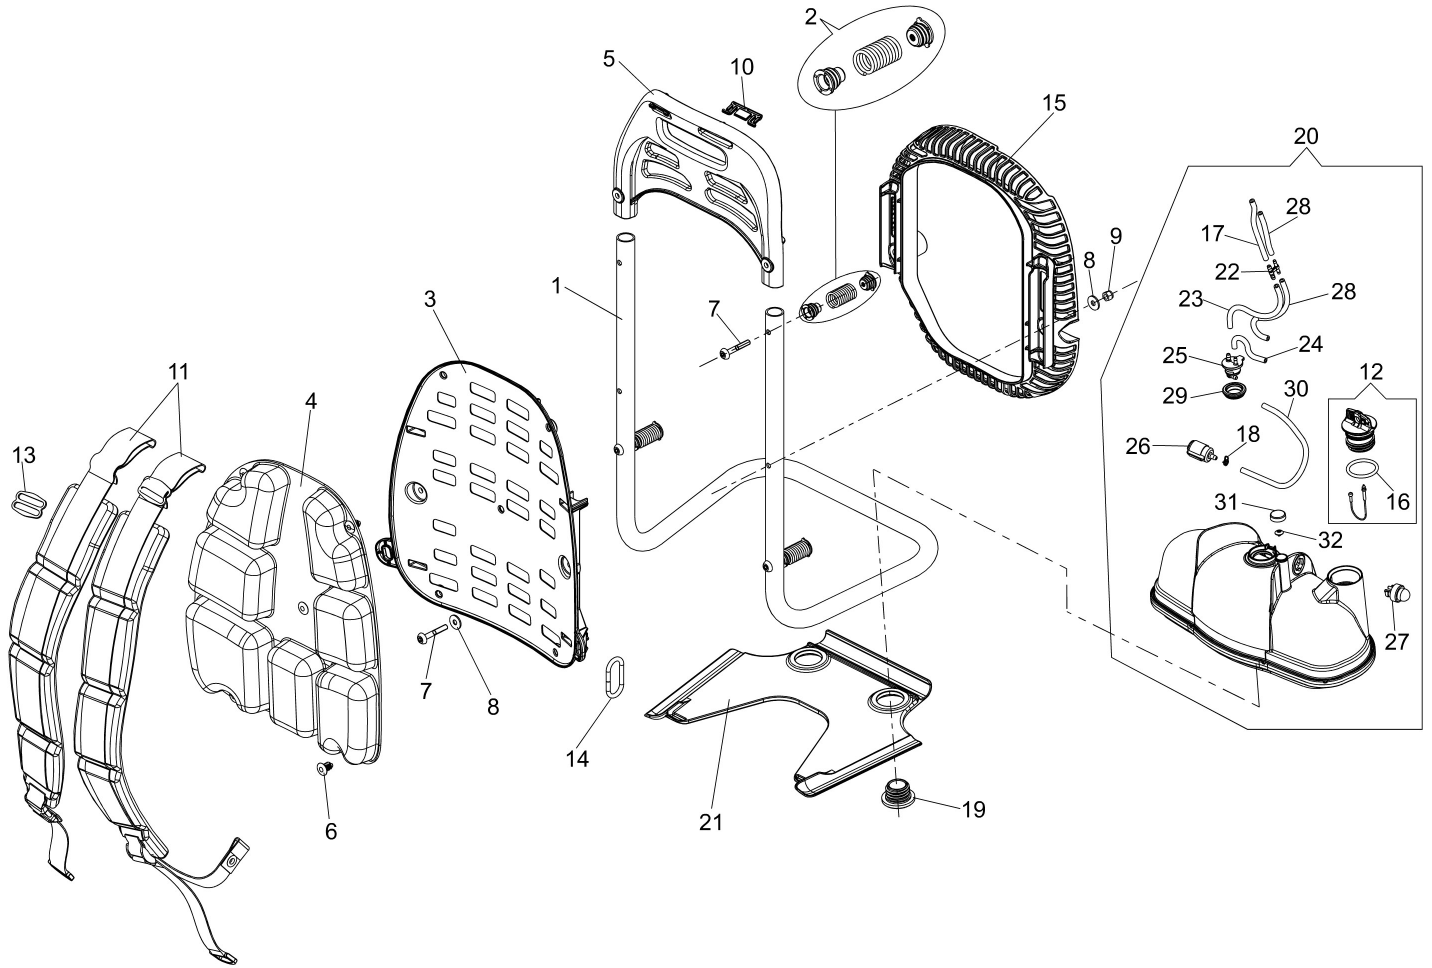

268

Illustration Tank / Frame

Ref.Nu	Qty	Part number	Description	Validity from	Validity till	Notes	Bulletin
1	1	CFI2113803	Frame				
2	4	CFI1204701	Shock absorber				
3	1	CFI2114100	Backrest				
4	1	CFI2114200	Padding				
5	1	CFI2508010	Support				
6	5	CFA3112800	Cap				
7	6	3801028	Screw				
8	4	3918009R	Washer				
9	2	3914008R	Nut				
10	2	CFI2508100	Hooking spring				
11	1	CFI2414410	Harness				
12	1	CFI0G40600	Tank cap				
13	2	CFI5400400	Belt fastener				
14	2	CFI3111100	Ring				
15	1	CFI2508700	Grid				
16	1	CFI7303500	Gasket				
17	1	CFI8305000	Suction tube				
18	1	4098377R	Band				
19	2	CFI2114300	Cap				
20	1	CFI0G40712	Complete tank				
21	1	CFI8307201	Support				
22	1	CFI8305900	Connector				
23	1	CFI8308200	Suction tube				
24	1	CFI8308100	Fuel line				
25	1	CFI8307900	Support				
26	1	61400322R	Fuel filter				
27	1	2318817R	Air purge				
28	2	CFI8306300	Fuel line				
29	1	CFI8307800	Buffer				
30	1	CFI8306601	Suction tube				
31	1	CFI8307500	Cover				
32	1	CFI8215400	Valve				