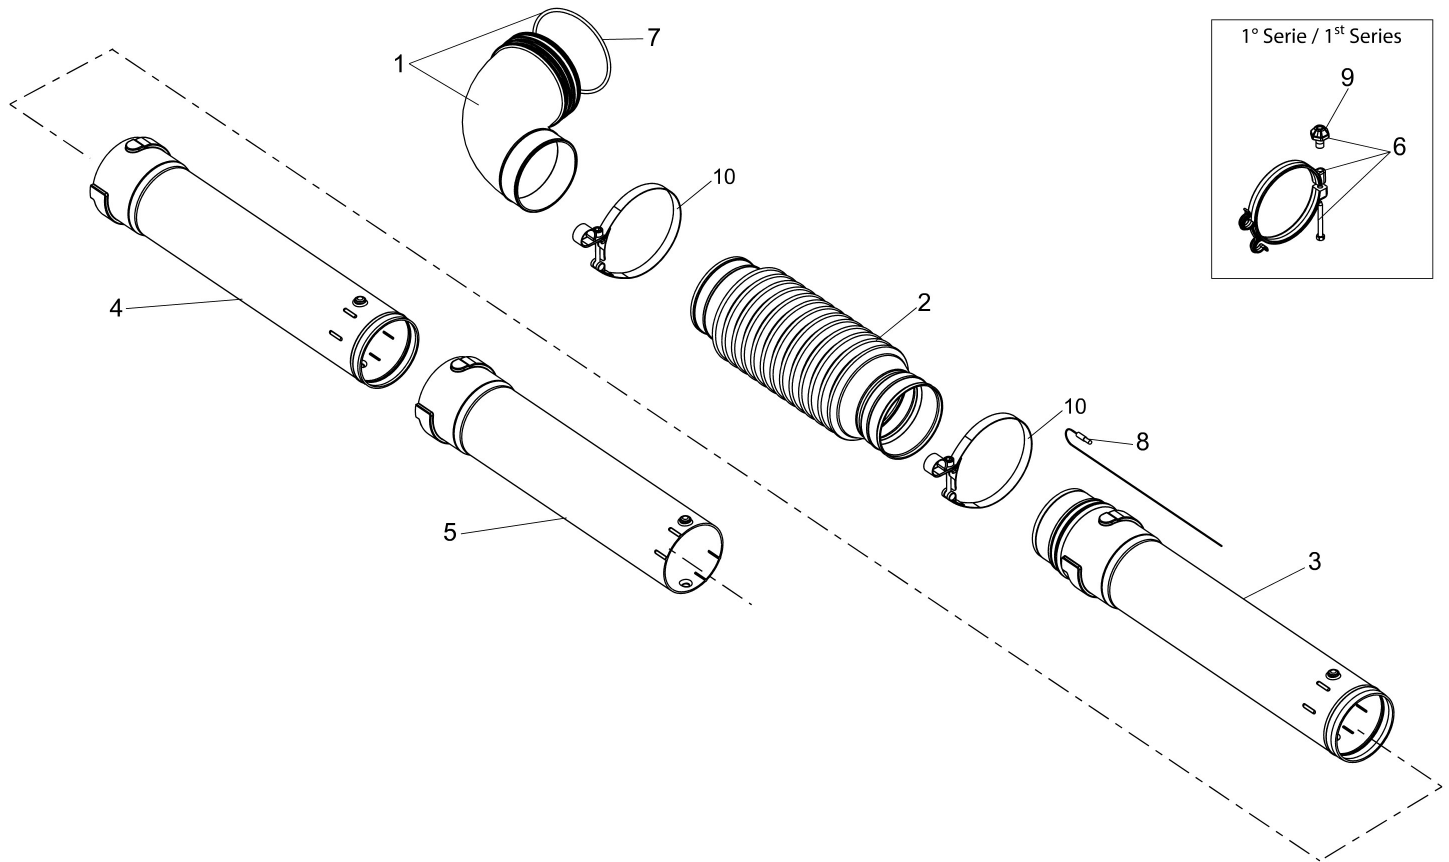

Illustration Extension hose

249

Illustration Extension hose

Ref.Nu	Qty	Part number	Description	Validity from	Validity till	Notes	Bulletin
1	1	CFI0G23900	Elbow and O-ring				
2	1	56520185BR	Tube				
3	1	CFI2412001	Tube				
4	1	CFI2411801	Extension hose				
5	1	CFI2413600	Tube				
6	2	CFI6905501	Band		03/2019	Plastica; Plastic	
7	1	3049031R	O-ring				
8	1	CFI3014200	Wire		SN 5478209999		BT6-011-06/18
9	2	CFA2112302	Knob		03/2019		
10	2	CFI6905501	Band	04/2019		Metallo; Metal