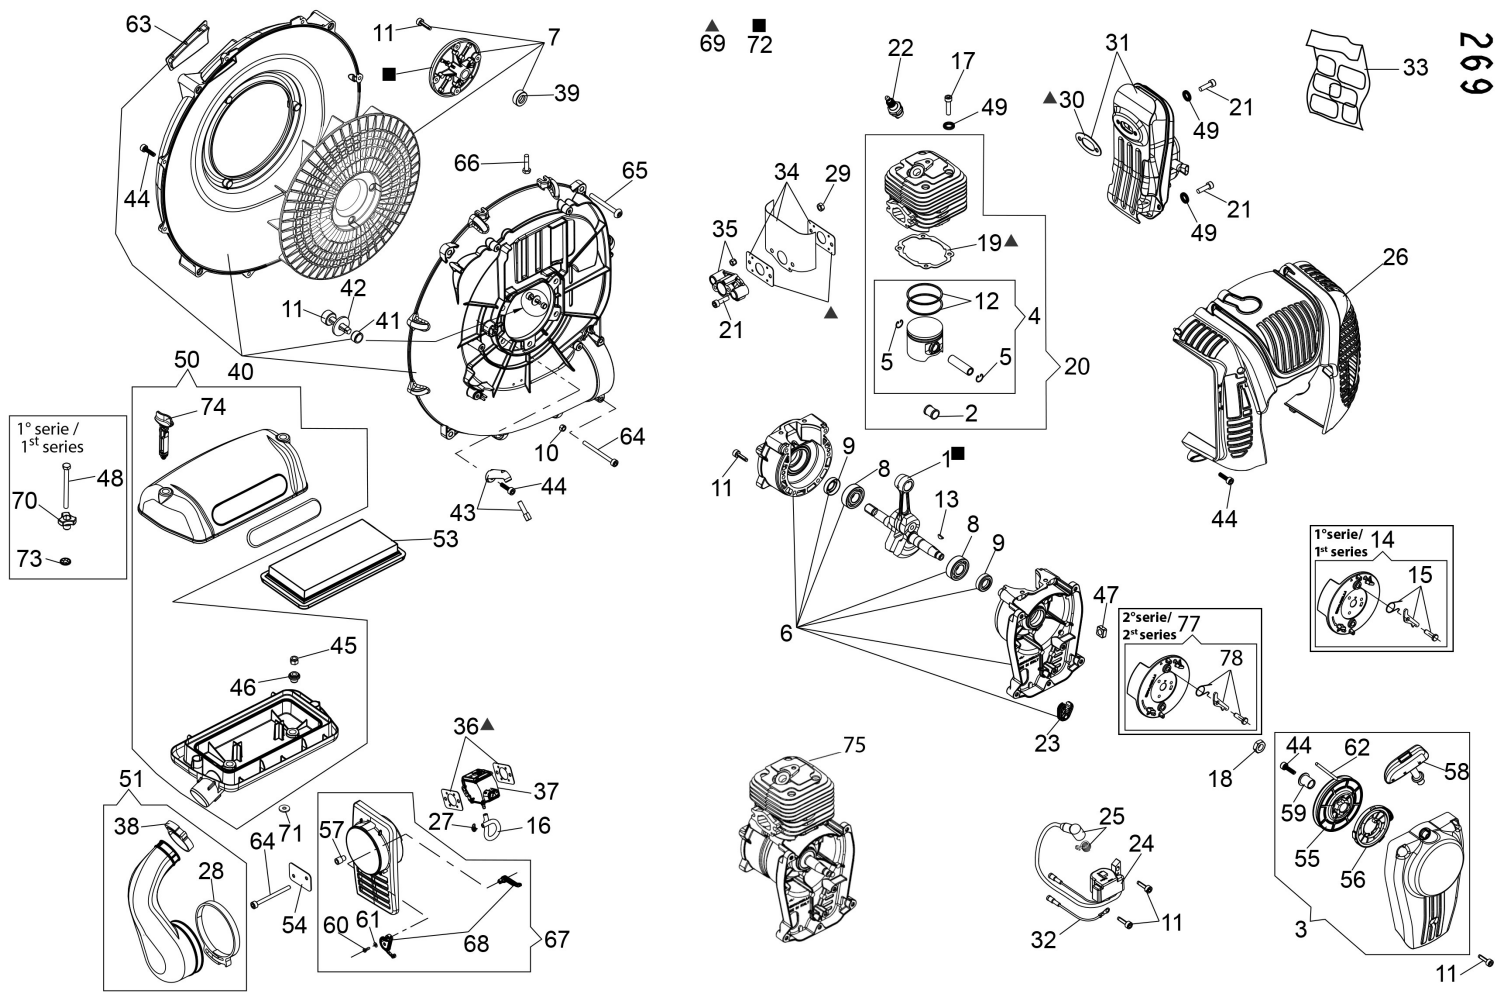

Illustration Engine

Ref.Nu	Qty	Part number	Description	Validity from	Validity till	Notes	Bulletin
1	1	CFI0201300	Crankshaft	SN 5478420001			BT6-012-11/18
1	1	56590025	Crankshaft set		SN 5478419999		BT6-012-11/18
2	1	CFI4100100	Thrust bearing				
3	1	CFI0G30310	Starter assy				
4	1	CFI0G01900	Piston assy				
5	2	CFA0301400	Seal ring				
6	1	CFI0G30001	Crankcase assy				
7	1	CFI0G30603	Complete fan		SN 5478419999		BT6-012-11/18
7		CFI0G43600	Fan cover	SN 5478420001			BT6-012-11/18
8	2	CFI4000100	Bearing				
9	2	CFI7000100	Oil seal				
10	2	3914003R	Nut				
11	20	3060002R	Screw				
12	2	CFI0300300	Piston ring				
13	1	3028013R	Key				
14	1	CFI0G07501	Flywheel set				
15	1	CFI0G40300	Pawl kit				
16	1	CFI8305000	Suction tube				
17	4	CFA5006000	Screw				
18	1	CFA4700200	Nut				
19	1	CFI0400203	Gasket				
20	1	CFI0G31000	Complete cylinder				
21	5	3801022R	Screw				
22	1	3055104R	Spark plug				
23	1	CFI1204900	Buffer				
24	1	CFI3010103	Ignition coil				
25	1	CFI9924900	Cap and spring				
26	1	CFI1205001	Guard				
27	1	4098377R	Band				
28	1	CFI6905000	Band				
29	2	3912005R	Nut				
30	1	CFI0504800	Gasket				
31	1	CFI0G44220	Complete muffler				
32	1	CFI3005301	Engine stop wire				
33	1	CFI0G40410	Labels kit				
34	1	CFI0G31200	Engine gasket set				
35	1	CFI0G29210	Insulator				
36	2	CFI0405000	Gasket				
37	1	CFI0613401	Carburetor				
38	1	CFI6904900	Band				
39	1	CFI2118200	Spacer