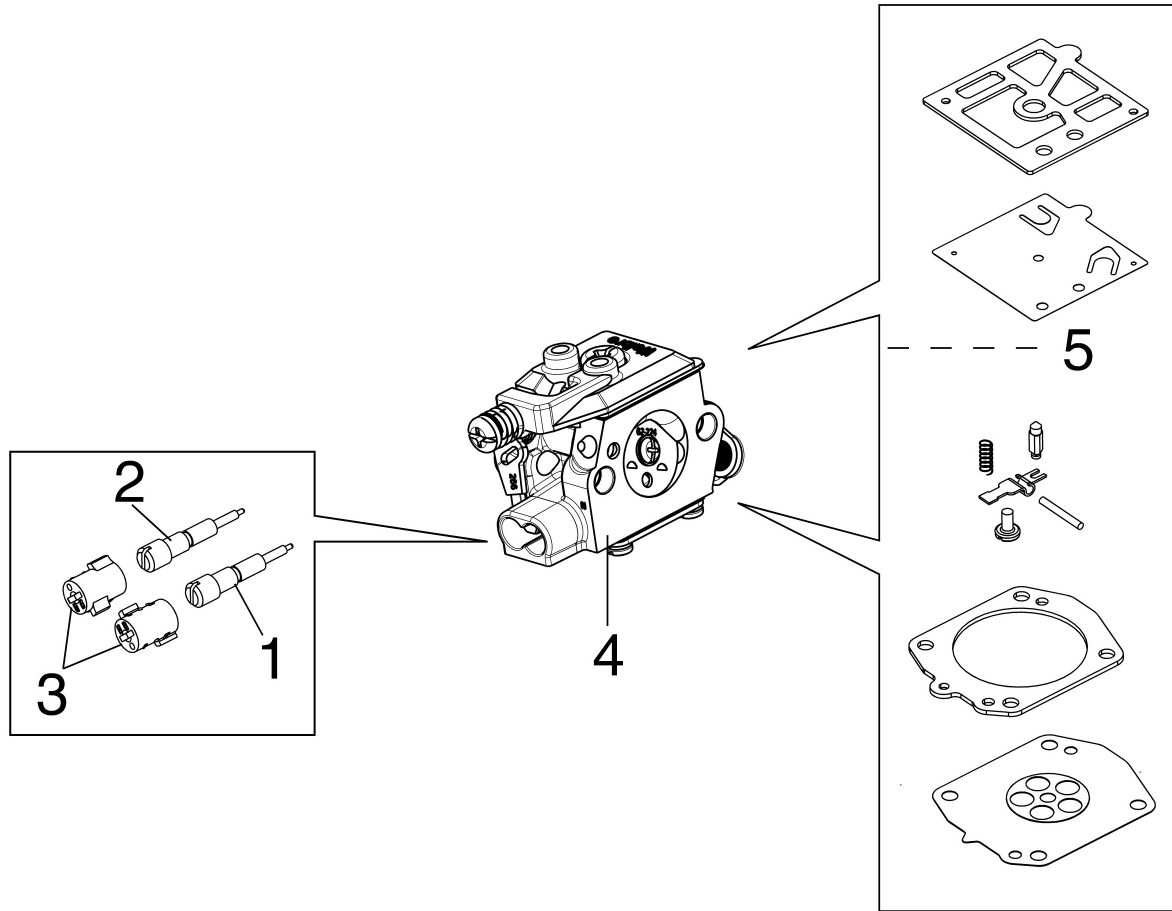

87Z

Illustration Carburetor

Ref.Nu	Qty	Part number	Description	Validity from	Validity till	Notes	Bulletin
1	1	CFI8217700	Adjust. screw MIN				
2	1	CFI8217800	Adjust. screw MAX				
3	2	CFI8218600	Cap				
4	1	CFI0613401	Carburetor				
5	1	2318673	Repair kit