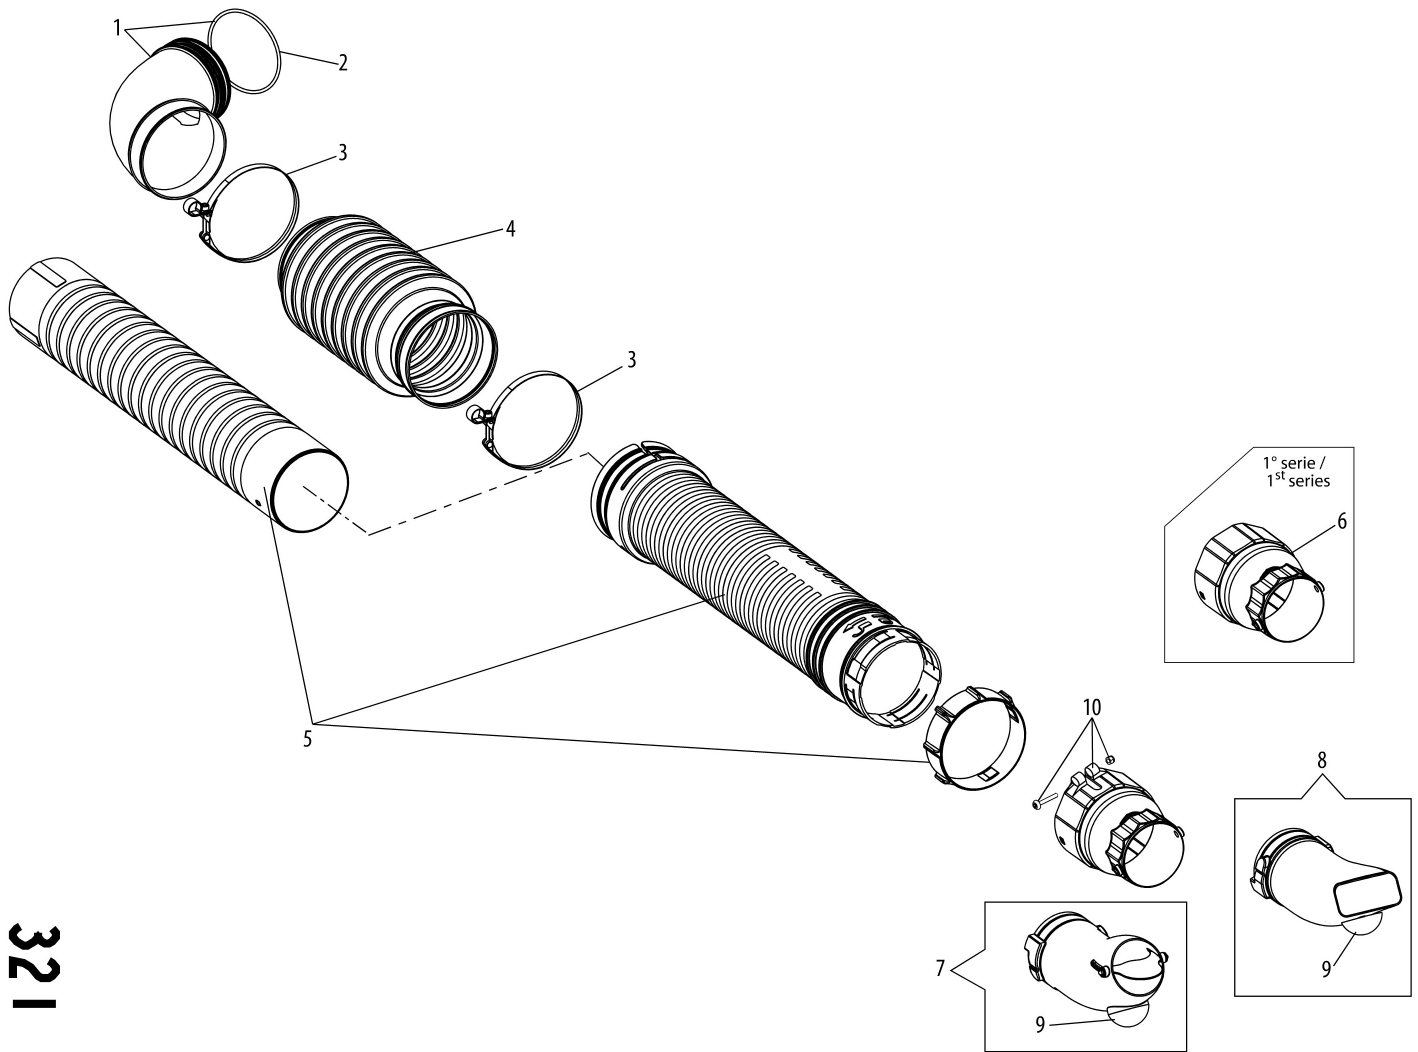

321

Illustration Extension hose D.100

Ref.Nu	Qty	Part number	Description	Validity from	Validity till	Notes	Bulletin
1	1	CFI0G43300	Elbow				
2	1	3049031R	O-ring				
3	2	CFI6905700	Band				
4	1	CFI0G43400	Hose				
5	1	CFI0G43500	Tube kit D.100				
6	1	CFI0G46000	Reduction		08/2020		BT6-014-09/20
7	1	CFI2412301	Grip-end				
8	1	CFI2412201	Grip-end				
9	1	CFI0G26400	Fitment system				
10	1	CFI0G46000	Reduction	09/2020			BT6-014-09/20