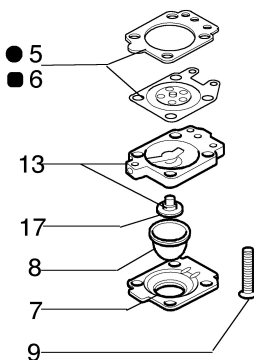

mod. WYK-176A

compl. p.n. 2318495R

- 5 KIT MEMBRANE E GUARNIZIONI
  DIAPHRAGM & GASKET SET
- 6 KIT RIPARAZIONE
  REPAIR SET

Illustration Carburetor

Ref.Nu	Qty	Part number	Description	Validity from	Validity till	Notes	Bulletin
1	1	003300201	Spindle				
2	1	2318703	Washer				
3	2	2318580	Screw				
4	1	2318189	Ring				
5	1	2318674	Repair kit				
6	1	2318674	Repair kit				
7	1	2318571	Cover				
8	1	2318572	Primer pump				
9	4	2318585	Screw				
10	1	003300204	Fuel filter				
11	1	2318569	Screw				
12	1	2318577	Adjuster nut				
13	1	2318969	Primer body				
14	1	2318993	Support				
15	1	2318493	Valve				
16	1	2318491	Pump body assy				
17	1	2318592	Valve