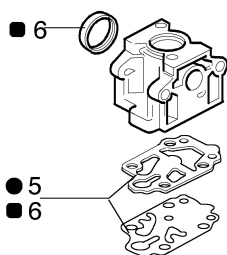

mod. WYK-176A

compl. p.n. 2318495R

- 5 KIT MEMBRANE E GUARNIZIONI
  DIAPHRAGM & GASKET SET
- 6 KIT RIPARAZIONE
  REPAIR SET

Illustration Carburetor

Ref.Nu	Qty	Part number	Description	Validity from	Validity till	Notes	Bulletin
1	1	003300201	Spindle				
2	1	2318703	Washer				
3	2	2318580	Screw				
4	1	2318189	Ring				
5	1	2318674	Repair kit				
6	1	2318674	Repair kit				
7	1	2318571	Cover				
8	1	2318572	Primer pump				
9	4	2318585	Screw				
10	1	003300204	Fuel filter				
11	1	2318569	Screw				
12	1	2318577	Adjuster nut				
13	1	2318969	Primer body				
14	1	2318993	Support				
15	1	2318493	Valve				
16	1	2318491	Pump body assy				
17	1	2318592	Valve