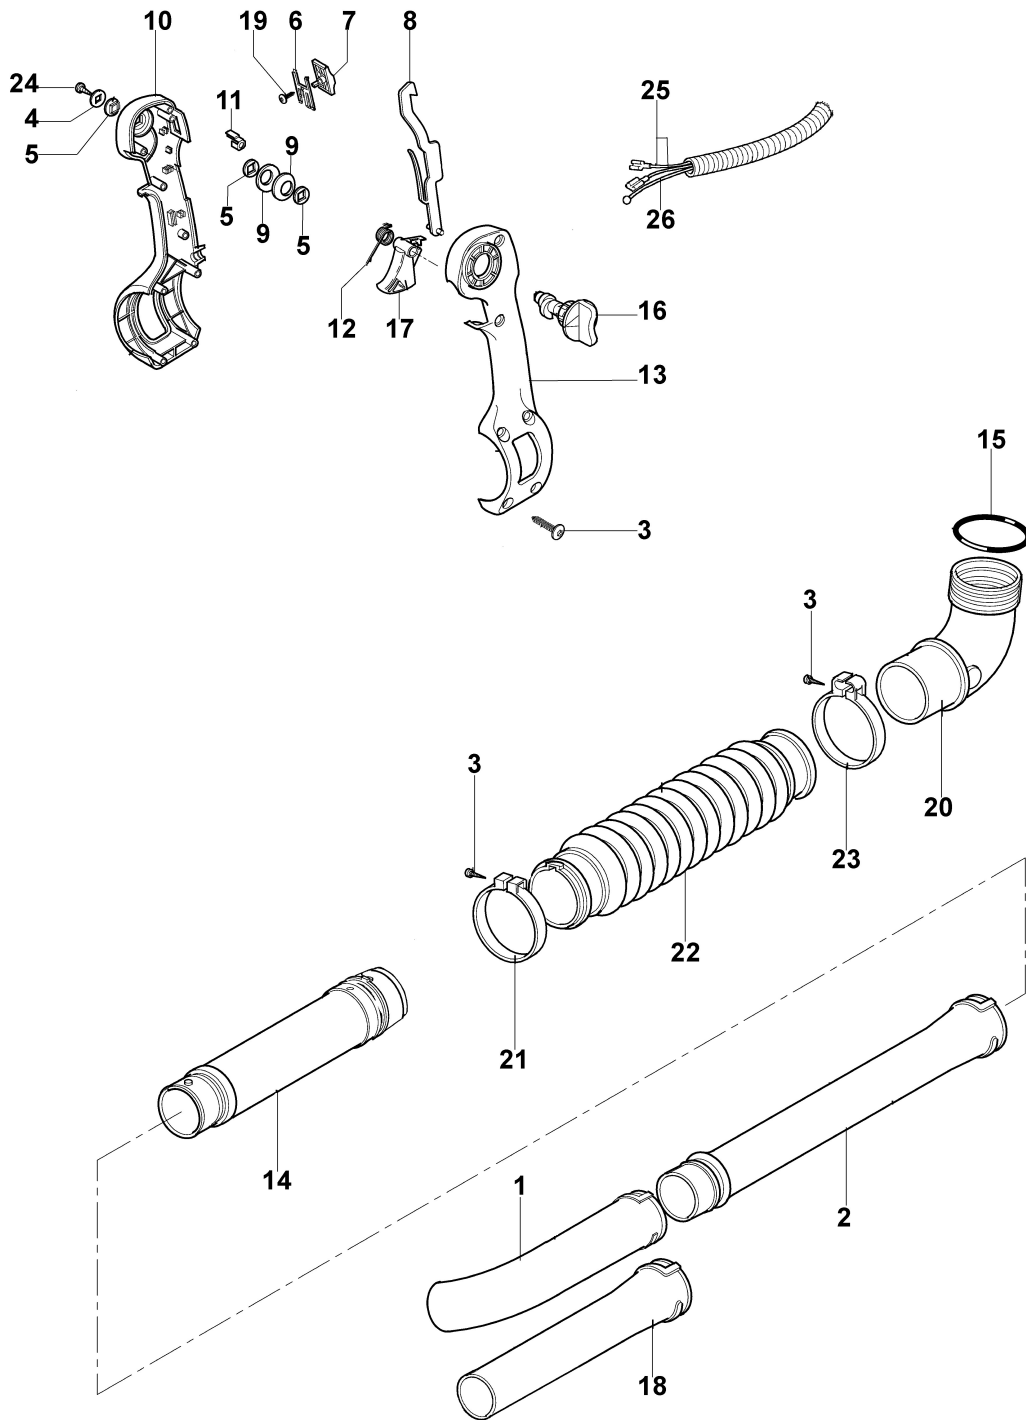

Illustration Deck and fan assy

Illustration Deck and fan assy

Ref.Nu	Qty	Part number	Description	Validity from	Validity till	Notes	Bulletin
1	1	56520035AR	Cover				
2	1	56520034	Plate				
3	1	56520078DR	Half volute				
4	1	56520112	Guard				
5	18	3960091AR	Screw				
6	2	3819006R	Washer				
7	1	56520206AR	Tank assy				
8	1	56520118DR	Half volute				
9	1	56520003BR	Impeller				
10	2	56520086AR	Harness				
11	1	56520246AR	Padding				
12	4	3055054R	Clip				
13	1	56520111R	Frame				
14	1	56520070R	Support				
15	1	56020136	Anti-vibration springs assy				
16	2	3918005R	Washer				
17	2	3801011R	Screw				
18	1	4098377R	Band				
19	1	61070011AR	Breather valve				
20	1	56520160R	Tube				
21	1	50010218R	Fuel filter				
22	1	4161211R	Bush				
23	1	3073022AR	Fuel line				
24	1	61070079AR	Tank cap				
25	2	3901064	Screw				
26	2	3914003R	Nut				
27	4	3801026R	Screw				
28	4	3819009R	Washer				
29	3	56520042R	Cover				
30	1	61070006R	Gasket				
31	1	56520159R	Tube				
32	2	365200150AR	Clamp				
33	1	56520172AR	Guard				
34	2	3980015	Nut				
35	3	56520043R	Flange				
36	4	3916006R	Washer				
37	2	3065010AR	Hooking spring				
38	1	56520045	Guard				

Illustration Blower lance assy

Illustration Blower lance assy

Ref.Nu	Qty	Part number	Description	Validity from	Validity till	Notes	Bulletin
1	1	56520058R	Tube				
2	1	56520080BR	Tube				
3	3	3960067AR	Screw				
4	1	56520068	Washer				
5	3	56520065R	Flange				
6	1	61040053R	Plate				
7	1	61040051R	Slide control				
8	1	56520062	Lever				
9	2	3057007	Spring				
10	1	56520059DR	Half grip				
11	2	61040054R	Plate				
12	1	56520081R	Spring				
13	1	56520060BR	Half grip				
14	1	56520056AR	Tube				
15	1	3049031R	O-ring				
16	1	56520064R	Limiter switch				
17	1	56520061R	Throttle				
18	1	56520110BR	Tube				
19	1	3960061AR	Screw				
20	1	56520182BR	Elbow				
21	1	56520057R	Band				
22	1	56520052AR	Tube				
23	1	56520053R	Band				
24	1	3960091AR	Screw				
25	1	56520204R	Cable				
26	1	56520067AR	Throttle cable				