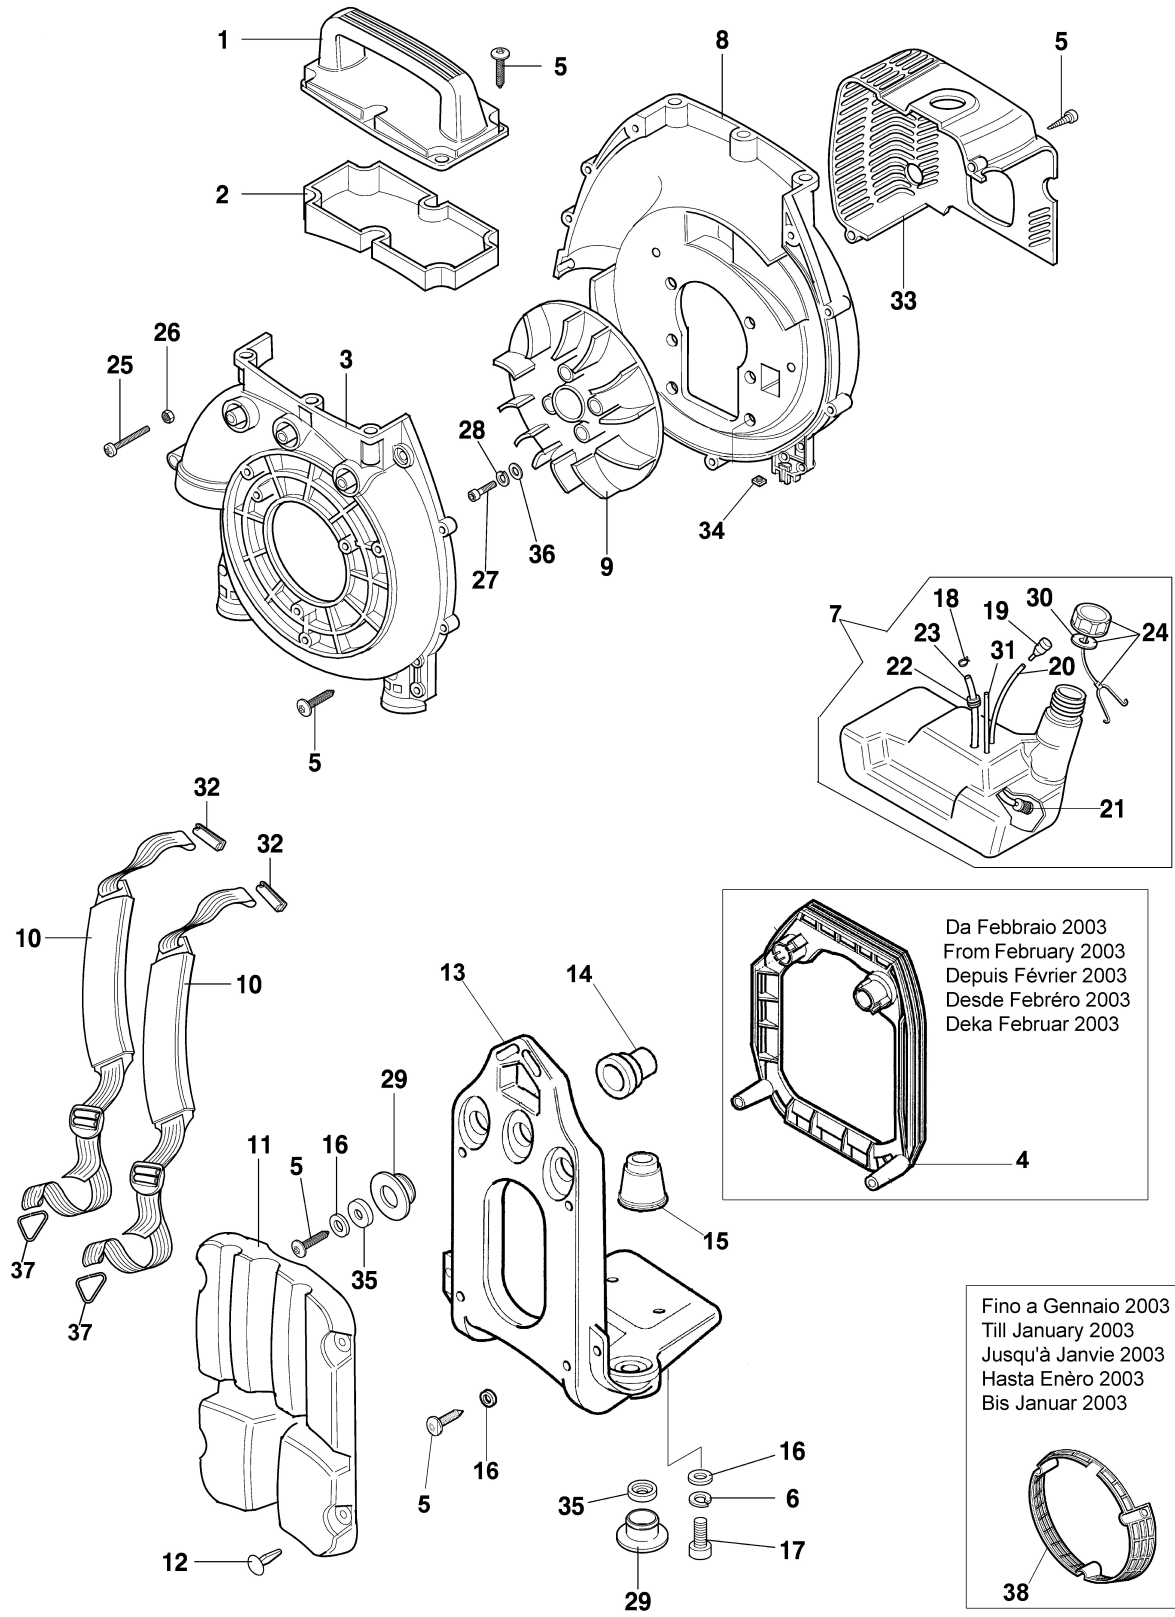

Illustration Deck and fan assy

Illustration Deck and fan assy

Ref.Nu	Qty	Part number	Description	Validity from	Validity till	Notes	Bulletin
1	1	56520035AR	Cover				
2	1	56520034	Plate				
3	1	56520078DR	Half volute				
4	1	56520112	Guard				
5	18	3960091AR	Screw				
6	2	3819006R	Washer				
7	1	56520206AR	Tank assy				
8	1	56520118DR	Half volute				
9	1	56520003BR	Impeller				
10	2	56520086AR	Harness				
11	1	56520246AR	Padding				
12	4	3055054R	Clip				
13	1	56520111R	Frame				
14	1	56520070R	Support				
15	1	56020136	Anti-vibration springs assy				
16	2	3918005R	Washer				
17	2	3801011R	Screw				
18	1	4098377R	Band				
19	1	61070011AR	Breather valve				
20	1	56520160R	Tube				
21	1	50010218R	Fuel filter				
22	1	4161211R	Bush				
23	1	3073022AR	Fuel line				
24	1	61070079AR	Tank cap				
25	2	3901064	Screw				
26	2	3914003R	Nut				
27	4	3801026R	Screw				
28	4	3819009R	Washer				
29	3	56520042R	Cover				
30	1	61070006R	Gasket				
31	1	56520159R	Tube				
32	2	365200150AR	Clamp				
33	1	56520172AR	Guard				
34	2	3980015	Nut				
35	3	56520043R	Flange				
36	4	3916006R	Washer				
37	2	3065010AR	Hooking spring				
38	1	56520045	Guard				