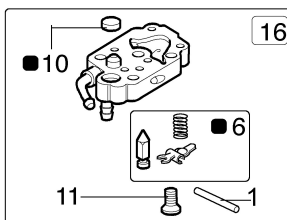

mod. WYK-176A

compl. p.n. 2318495R

- 5 KIT MEMBRANE E GUARNIZIONI
  DIAPHRAGM & GASKET SET
- 6 KIT RIPARAZIONE
  REPAIR SET

Illustration Carburetor

Ref.Nu	Qty	Part number	Description	Validity from	Validity till	Notes	Bulletin
1	1	003300201	Spindle				
2	1	2318703	Washer				
3	2	2318580	Screw				
4	1	2318189	Ring				
5	1	2318674	Repair kit				
6	1	2318674	Repair kit				
7	1	2318571	Cover				
8	1	2318572	Primer pump				
9	4	2318585	Screw				
10	1	003300204	Fuel filter				
11	1	2318569	Screw				
12	1	2318577	Adjuster nut				
13	1	2318969	Primer body				
14	1	2318993	Support				
15	1	2318493	Valve				
16	1	2318491	Pump body assy				
17	1	2318592	Valve