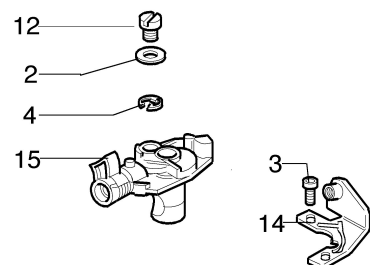

mod. WYK-176A

compl. p.n. 2318495R

- 5 KIT MEMBRANE E GUARNIZIONI
  DIAPHRAGM & GASKET SET
- 6 KIT RIPARAZIONE
  REPAIR SET

Illustration Carburetor

Ref.Nu	Qty	Part number	Description	Validity from	Validity till	Notes	Bulletin
1	1	003300201	Spindle				
2	1	2318703	Washer				
3	2	2318580	Screw				
4	1	2318189	Ring				
5	1	2318674	Repair kit				
6	1	2318674	Repair kit				
7	1	2318571	Cover				
8	1	2318572	Primer pump				
9	4	2318585	Screw				
10	1	003300204	Fuel filter				
11	1	2318569	Screw				
12	1	2318577	Adjuster nut				
13	1	2318969	Primer body				
14	1	2318993	Support				
15	1	2318493	Valve				
16	1	2318491	Pump body assy				
17	1	2318592	Valve