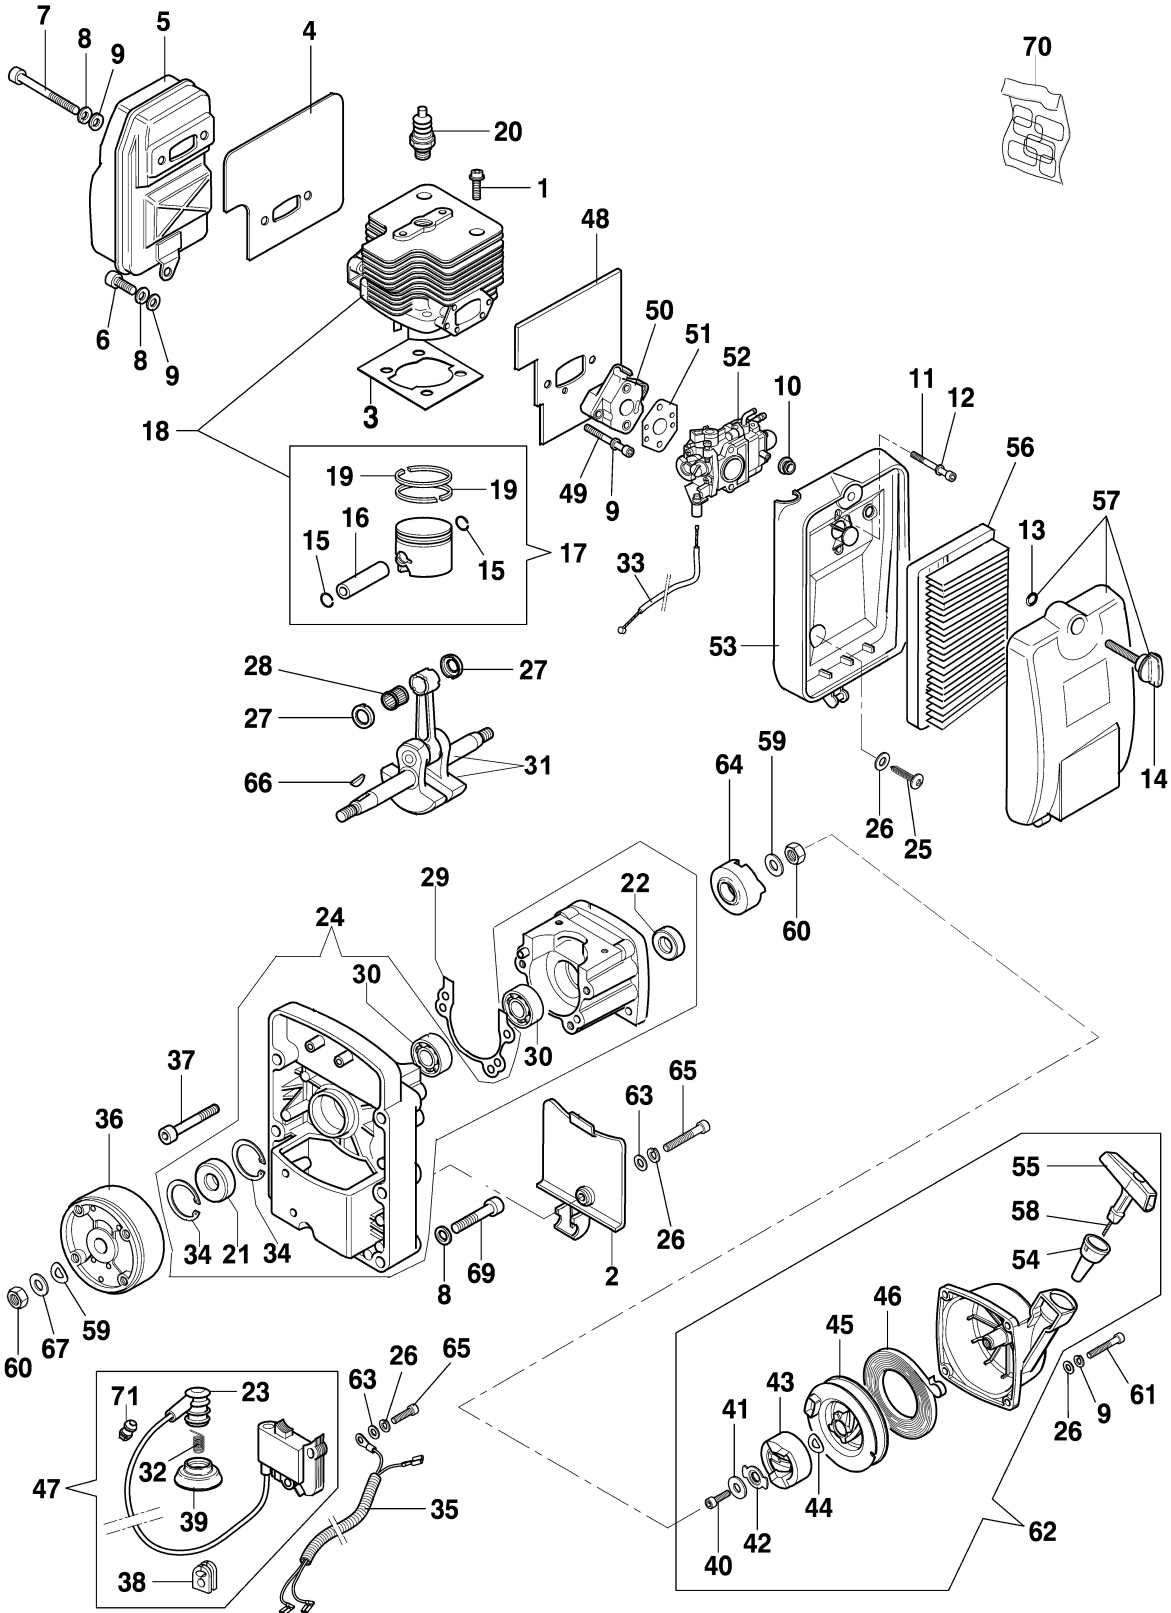

Illustration Starter assy and engine

Illustration Starter assy and engine

Ref.Nu	Qty	Part number	Description	Validity from	Validity till	Notes	Bulletin
1	6	56520107	Screw				
2	1	56520009	Cover				
3	1	56520097	Gasket				
4	1	56520281	Gasket				
5	1	56520248R	Muffler				
6	1	3801020R	Screw				
7	2	3801059	Screw				
8	7	3819009R	Washer				
9	13	3916006R	Washer				
10	1	61120022	Gasket				
11	2	3801030R	Screw				
12	2	3833073R	Washer				
13	1	3049005R	O-ring				
14	1	56020159AR	Knob				
15	2	56520102R	Spacer				
16	1	56520098	Plug				
17	1	56522023	Piston assy				
18	1	56522024	Complete cylinder				
19	2	56520095R	Piston ring				
20	1	3055114R	Spark plug				
21	1	56520132	Seal ring				
22	1	56520105R	Seal ring				
23	1	094600097AR	Spark plug cap				
24	1	56520129R	Crankcase				
25	1	3960091AR	Screw				
26	8	3918005R	Washer				
27	2	56520100	Spacer				
28	1	56520101	Bearing				
29	1	56520096R	Gasket				
30	2	56520131R	Bearing				
31	1	56520099	Crankshaft				
32	1	094600169AR	Spring				
33	1	56520067AR	Throttle cable				
34	2	3025025	Ring				
35	1	56520204R	Cable				
36	1	56520004BR	Flywheel				
37	4	3860096R	Screw				
38	1	56520122	Grommet				
39	1	56520033	Cap				
40	1	3801010R	Screw				
41	1	3918020R	Washer