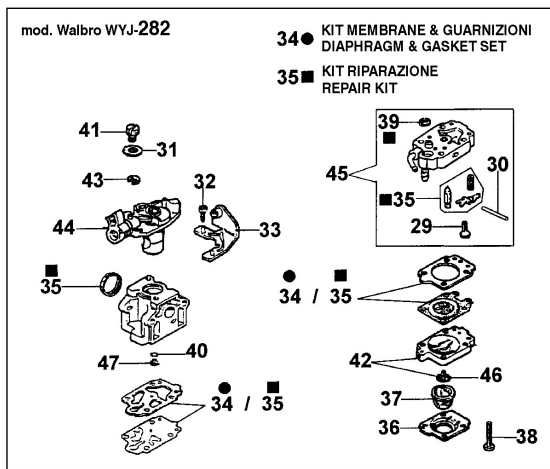

Kit aspiratore / Tritturatore
Optional vacuum / Shredder kit

Illustration Fan assy

Ref.Nu	Qty	Part number	Description	Validity from	Validity till	Notes	Bulletin
1	1	2317021R	Switch				
2	2	4191069BR	Plate				
3	1	56510004	Fan				
4	1	56510005	Knife				
5	1	56510006	Pin				
6	1	56510013	Throttle				
7	1	56510014	Throttle cable				
8	1	56510015	Lever				
9	1	56510018A	Tube				
10	1	56510019A	Tube				
11	1	56510036A	Cover				
12	1	56510086	Cover				
13	1	56510050R	Washer				
14	2	3960069AR	Screw				
15	1	56510009	Cover				
16	1	56510011A	Spring				
17	1	56510034A	Half volute				
18	1	61070012R	Cable				
19	10	3960115R	Screw				
20	1	2317013R	Guard				
21	2	3960030R	Screw				
22	1	56510024	Lever				
23	1	56510063A	Cover				
24	1	56510049	Cable				
25	1	58040089	Lever				
26	1	3960067AR	Screw				
27	4	3801013R	Screw				
28	4	3916005R	Washer				
29	1	2318569	Screw				
30	1	003300201	Spindle				
31	1	2318703	Washer				
32	1	2318580	Screw				
33	1	2318813	Support				
34	1	2318674	Repair kit				
35	1	2318674	Repair kit				
36	1	2318571	Cover				
37	1	2318572	Primer pump				
38	4	2318585	Screw				
39	1	003300204	Fuel filter				
40	1	2318701	O-ring				
41	1	2318577	Adjuster nut				

Illustration Fan assy

Ref.Nu	Qty	Part number	Description	Validity from	Validity till	Notes	Bulletin
42	1	2318570	Primer body				
43	1	2318189	Ring				
44	1	2318814	Valve				
45	1	2318811	Pump body				
46	1	2318592	Valve				
47	1	2318812	Jet				
48	1	3801002R	Screw				
49	1	3916004R	Washer				
50	1	3818011AR	Washer				
51	1	3980012R	Nut				
52	1	3918003R	Washer				
53	1	56510089	Handle				
54	1	56510017	Elbow				
55	1	56510114	Suction tube				
56	1	56510114	Suction tube				
57	1	56510058B	Grassbag				
58	2	3960115R	Screw				