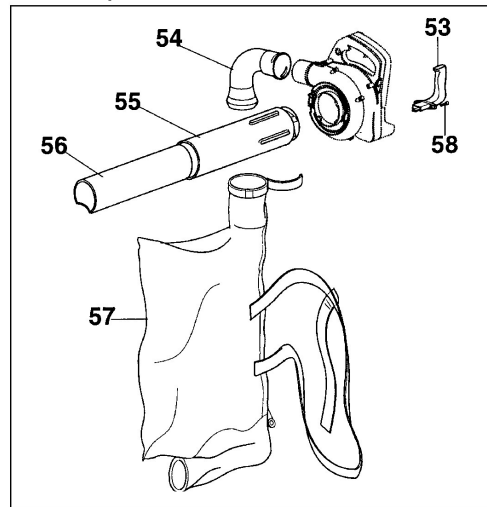

Kit aspiratore / Tritturatore
Optional vacuum / Shredder kit

Illustration Fan assy

Ref.Nu	Qty	Part number	Description	Validity from	Validity till	Notes	Bulletin
1	1	2317021R	Switch				
2	2	4191069BR	Plate				
3	1	56510004	Fan				
4	1	56510005	Knife				
5	1	56510006	Pin				
6	1	56510013	Throttle				
7	1	56510014	Throttle cable				
8	1	56510015	Lever				
9	1	56510018A	Tube				
10	1	56510019A	Tube				
11	1	56510036A	Cover				
12	1	56510086	Cover				
13	1	56510050R	Washer				
14	2	3960069AR	Screw				
15	1	56510009	Cover				
16	1	56510011A	Spring				
17	1	56510034A	Half volute				
18	1	61070012R	Cable				
19	10	3960115R	Screw				
20	1	2317013R	Guard				
21	2	3960030R	Screw				
22	1	56510024	Lever				
23	1	56510063A	Cover				
24	1	56510049	Cable				
25	1	58040089	Lever				
26	1	3960067AR	Screw				
27	4	3801013R	Screw				
28	4	3916005R	Washer				
29	1	2318569	Screw				
30	1	003300201	Spindle				
31	1	2318703	Washer				
32	1	2318580	Screw				
33	1	2318813	Support				
34	1	2318674	Repair kit				
35	1	2318674	Repair kit				
36	1	2318571	Cover				
37	1	2318572	Primer pump				
38	4	2318585	Screw				
39	1	003300204	Fuel filter				
40	1	2318701	O-ring				
41	1	2318577	Adjuster nut				

Illustration Fan assy

Ref.Nu	Qty	Part number	Description	Validity from	Validity till	Notes	Bulletin
42	1	2318570	Primer body				
43	1	2318189	Ring				
44	1	2318814	Valve				
45	1	2318811	Pump body				
46	1	2318592	Valve				
47	1	2318812	Jet				
48	1	3801002R	Screw				
49	1	3916004R	Washer				
50	1	3818011AR	Washer				
51	1	3980012R	Nut				
52	1	3918003R	Washer				
53	1	56510089	Handle				
54	1	56510017	Elbow				
55	1	56510114	Suction tube				
56	1	56510114	Suction tube				
57	1	56510058B	Grassbag				
58	2	3960115R	Screw				