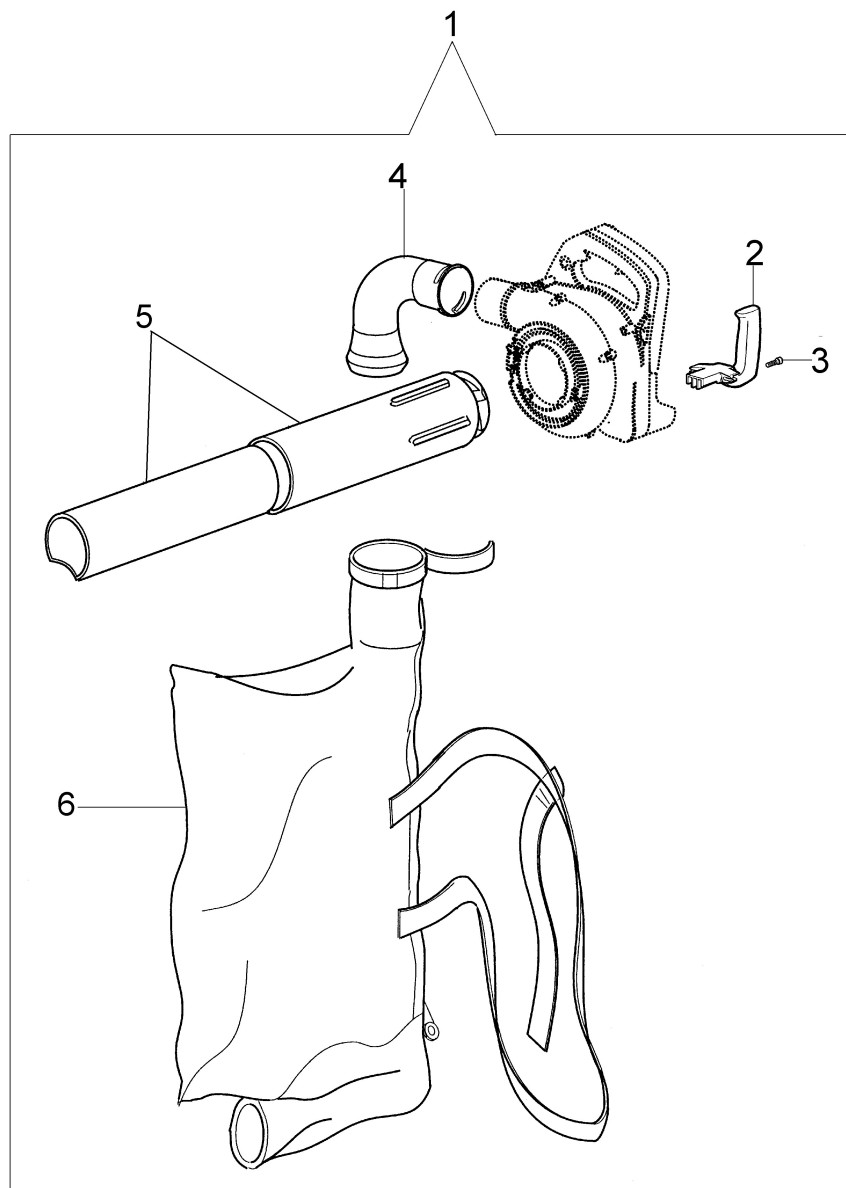

Kit aspiratore/Tritturatore
Optional vacuum / Shredder kit

Illustration Accessories

Ref.Nu	Qty	Part number	Description	Validity from	Validity till	Notes	Bulletin
1	1	56512007C	Suction kit				
2	1	56510089	Handle				
3	2	3960115R	Screw				
4	1	56510017	Elbow				
5	1	56510114	Suction tube				
6	1	56510020BR	Grassbag