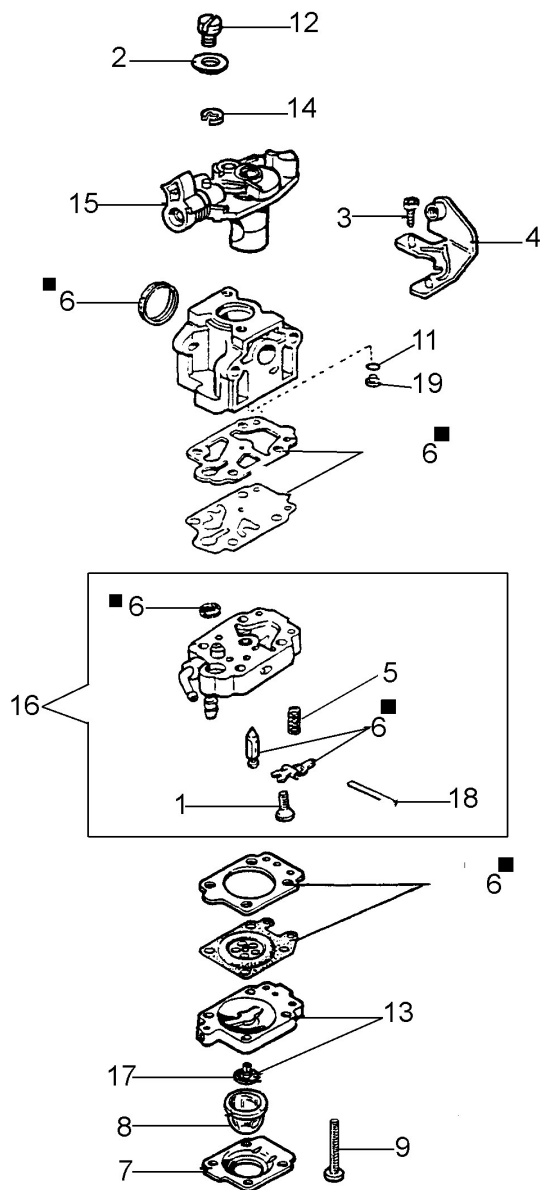

Walbro WYJ-282A

6 ■ KIT RIPARAZIONE
REPAIR KIT

Illustration Carburetor WYJ-282A

Ref.Nu	Qty	Part number	Description	Validity from	Validity till	Notes	Bulletin
1	1	2318569	Screw				
2	1	2318703	Washer				
3	1	2318580	Screw				
4	1	2318993	Support				
5	1	2318674	Repair kit				
6	1	2318674	Repair kit				
7	1	2318571	Cover				
8	1	2318572	Primer pump				
9	4	2318585	Screw				
11	1	2318701	O-ring				
12	1	2318572	Primer pump				
13	1	2318570	Primer body				
14	1	2318189	Ring				
15	1	2318814	Valve				
16	1	2318815	Pump body assy				
17	1	2318592	Valve				
18	1	003300201	Spindle				
19	-		Not available for this product