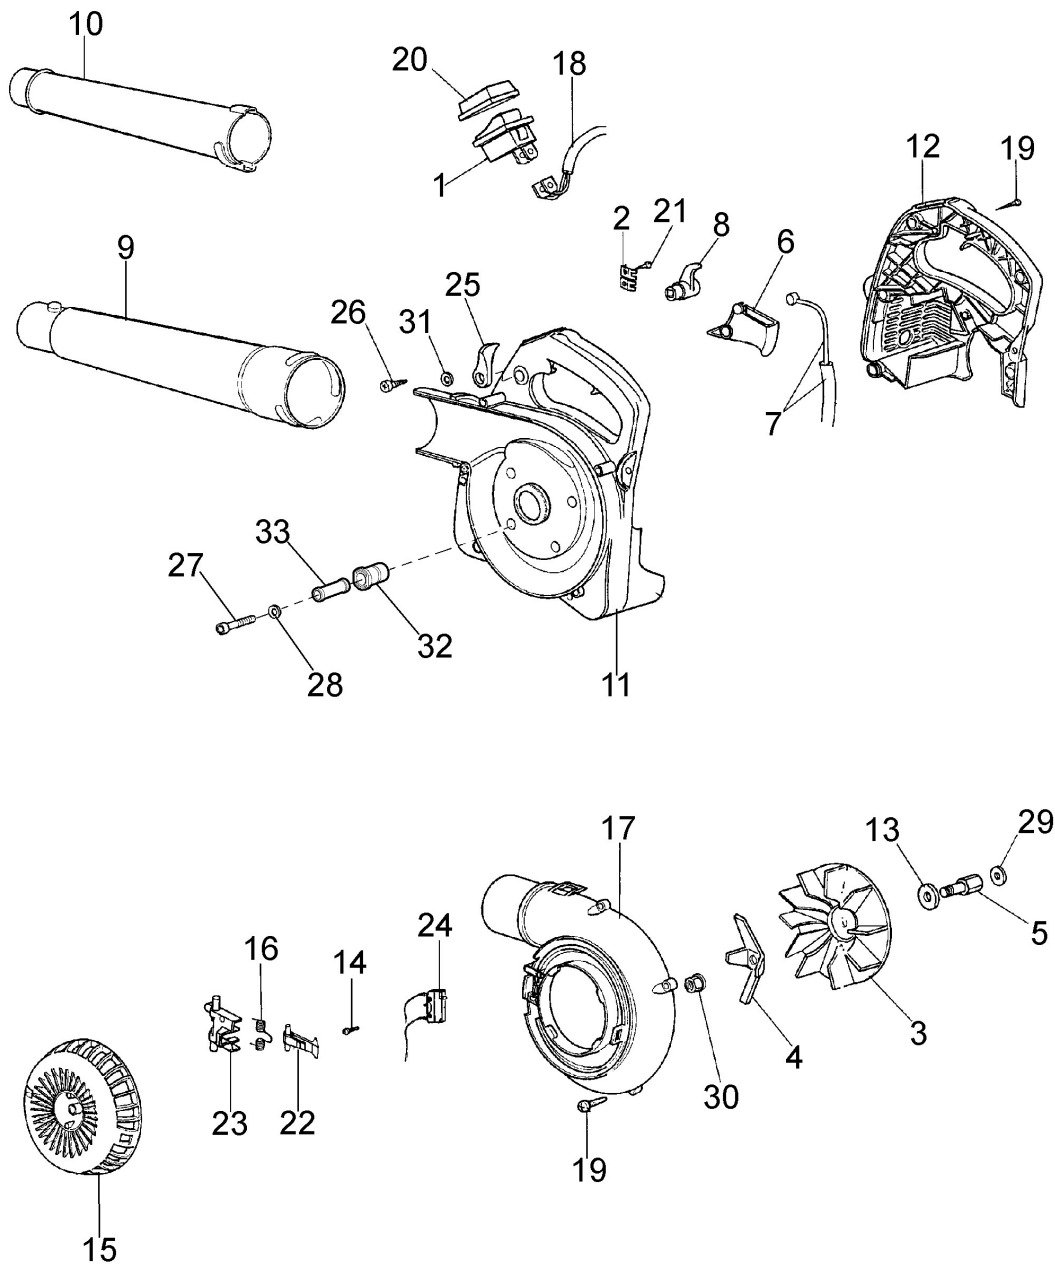

Illustration Fan assy

Ref.Nu	Qty	Part number	Description	Validity from	Validity till	Notes	Bulletin
1	1	2317021R	Switch				
2	2	4191069BR	Plate				
3	1	56510004	Fan				
4	1	56510005	Knife				
5	1	56510079	Pin				
6	1	56510013	Throttle				
7	1	56510014	Throttle cable				
8	1	56510015	Lever				
9	1	56510018A	Tube				BT6-047-02/07
10	1	56510019A	Tube				BT6-047-02/07
11	1	56510082A	Cover				
12	1	56510085	Cover				
13	1	56510050R	Washer				
14	2	3960069AR	Screw				
15	1	56510009	Cover				
16	1	56510011A	Spring				
17	1	56510002A	Half volute				
18	1	61070012R	Cable				
19	10	3960115R	Screw				
20	1	2317013R	Guard				
21	2	3960030R	Screw				
22	1	56510024	Lever				
23	1	56510063A	Cover				
24	1	56510049	Cable				
25	1	58040089	Lever				
26	1	3960067AR	Screw				
27	4	3801016R	Screw				
28	4	3918010R	Washer				
29	1	3818011AR	Washer				
30	1	3980012R	Nut				
31	1	3918003R	Washer				
32	1	56510077R	AV-mount				
33	1	56510078R	Spacer