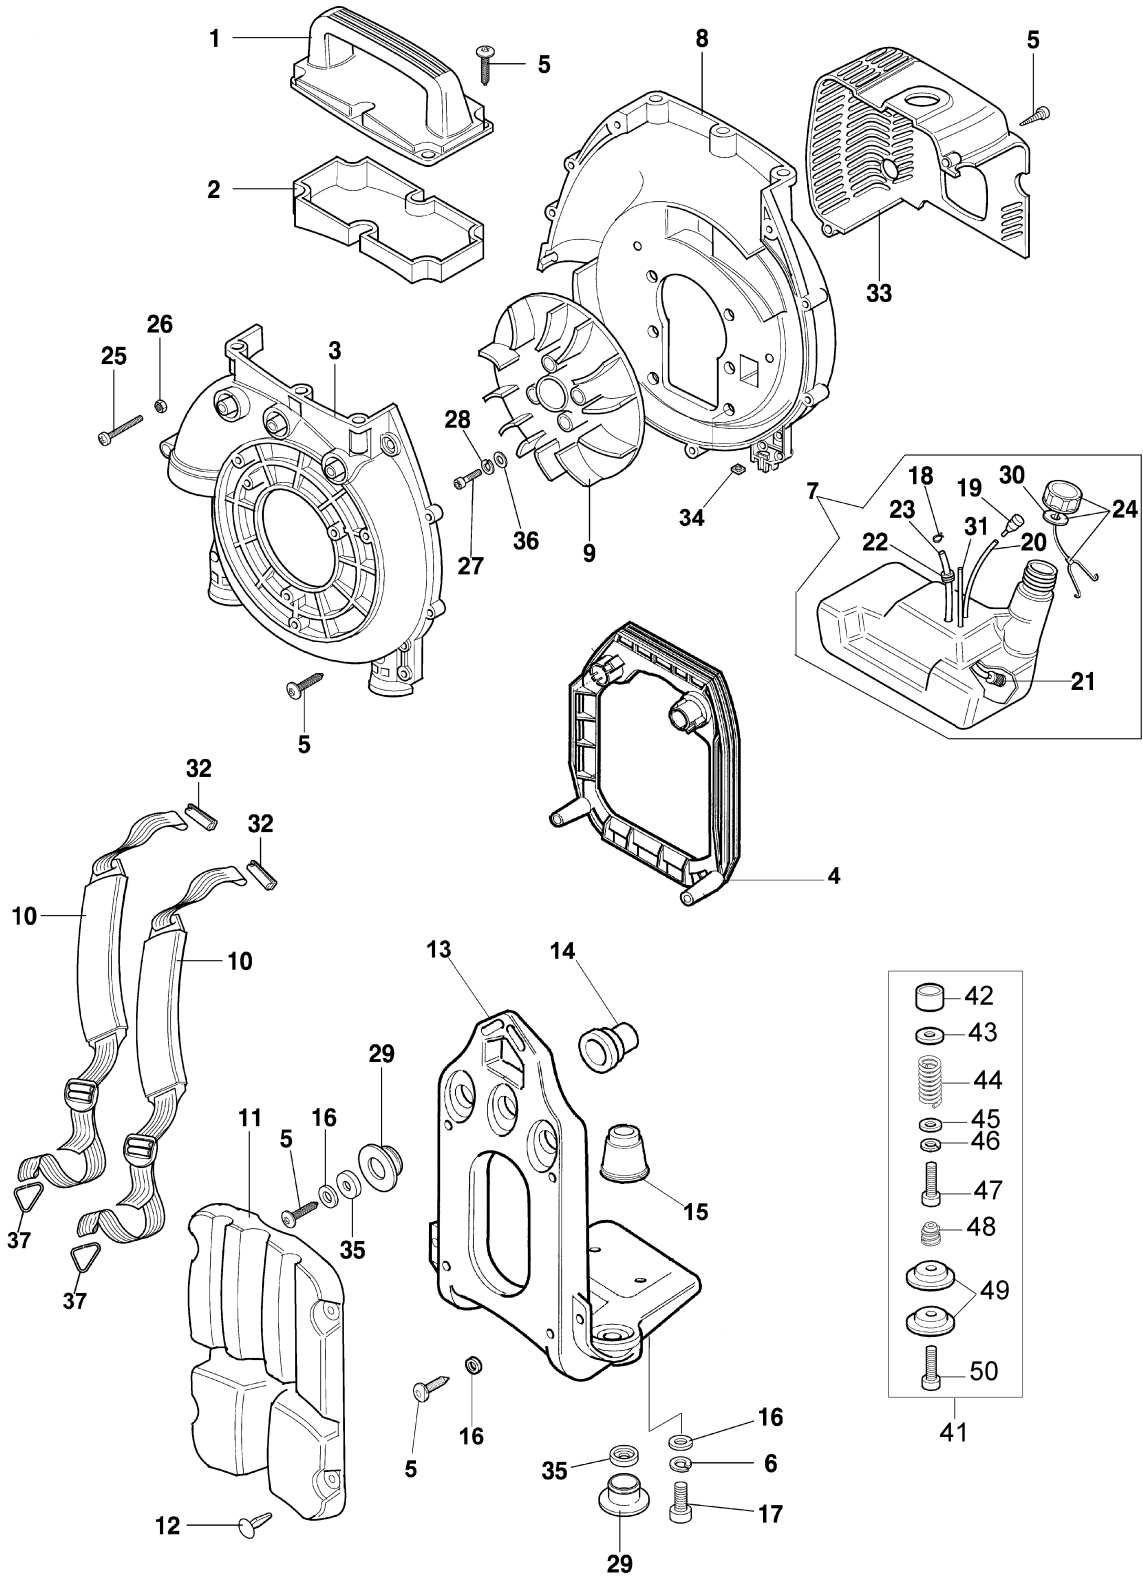

Illustration Deck and fan assy

Illustration Deck and fan assy

Ref.Nu	Qty	Part number	Description	Validity from	Validity till	Notes	Bulletin
1	1	56520035AR	Cover				
2	1	56520034	Plate				
3	1	56520001DR	Half volute				
4	1	56520112	Guard				
5	18	3960091AR	Screw				
6	2	3819006R	Washer				
7	1	56520206AR	Tank assy				
8	1	56520117CR	Half volute				
9	1	56520003BR	Impeller				
10	2	56520086AR	Harness				
11	1	56520246AR	Padding				
12	4	3055054R	Clip				
13	1	56520111R	Frame				
14	1	56520070R	Support				
15	2	56020136	Anti-vibration springs assy				BT6-066-06/09
16	2	3918005R	Washer				
17	2	3801011R	Screw				
18	1	4098377R	Band				
19	1	61070011AR	Breather valve				
20	1	56520160R	Tube				
21	1	50010218R	Fuel filter				
22	1	4161211R	Bush				
23	1	3073022AR	Fuel line				
24	1	61070079AR	Tank cap				
25	2	3901064	Screw				
26	2	3914003R	Nut				
27	4	3801026R	Screw				
28	4	3819009R	Washer				
29	3	56520042R	Cover				
30	1	61070006R	Gasket				
31	1	56520159R	Tube				
32	2	365200150AR	Clamp				
33	1	56520119BR	Guard				
34	1	3980015	Nut				
35	3	56520043R	Flange				
36	4	3916006R	Washer				
37	2	3065010AR	Hooking spring				
41	1	56020136	Anti-vibration springs assy				BT6-066-06/09
42	1	56020134R	Bushing				BT6-066-06/09
43	1	3918005R	Washer				BT6-066-06/09