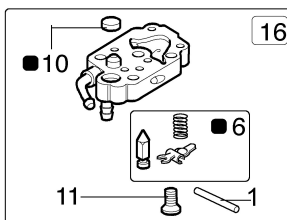

mod. WYK-176A

compl. p.n. 2318495R

- 5 KIT MEMBRANE E GUARNIZIONI
  DIAPHRAGM & GASKET SET
- 6 KIT RIPARAZIONE
  REPAIR SET

Illustration Carburetor WYK-176A

Ref.Nu	Qty	Part number	Description	Validity from	Validity till	Notes	Bulletin
1	1	003300201	Spindle				
2	1	2318703	Washer				
3	2	2318580	Screw				
4	1	2318189	Ring				
5	1	2318674	Repair kit				
6	1	2318674	Repair kit				
7	1	2318571	Cover				
8	1	2318572	Primer pump				
9	4	2318585	Screw				
10	1	003300204	Fuel filter				
11	1	2318569	Screw				
12	1	2318577	Adjuster nut				
13	1	2318969	Primer body				
14	1	2318993	Support				
15	1	2318493	Valve				
16	1	2318491	Pump body assy				
17	1	2318592	Valve