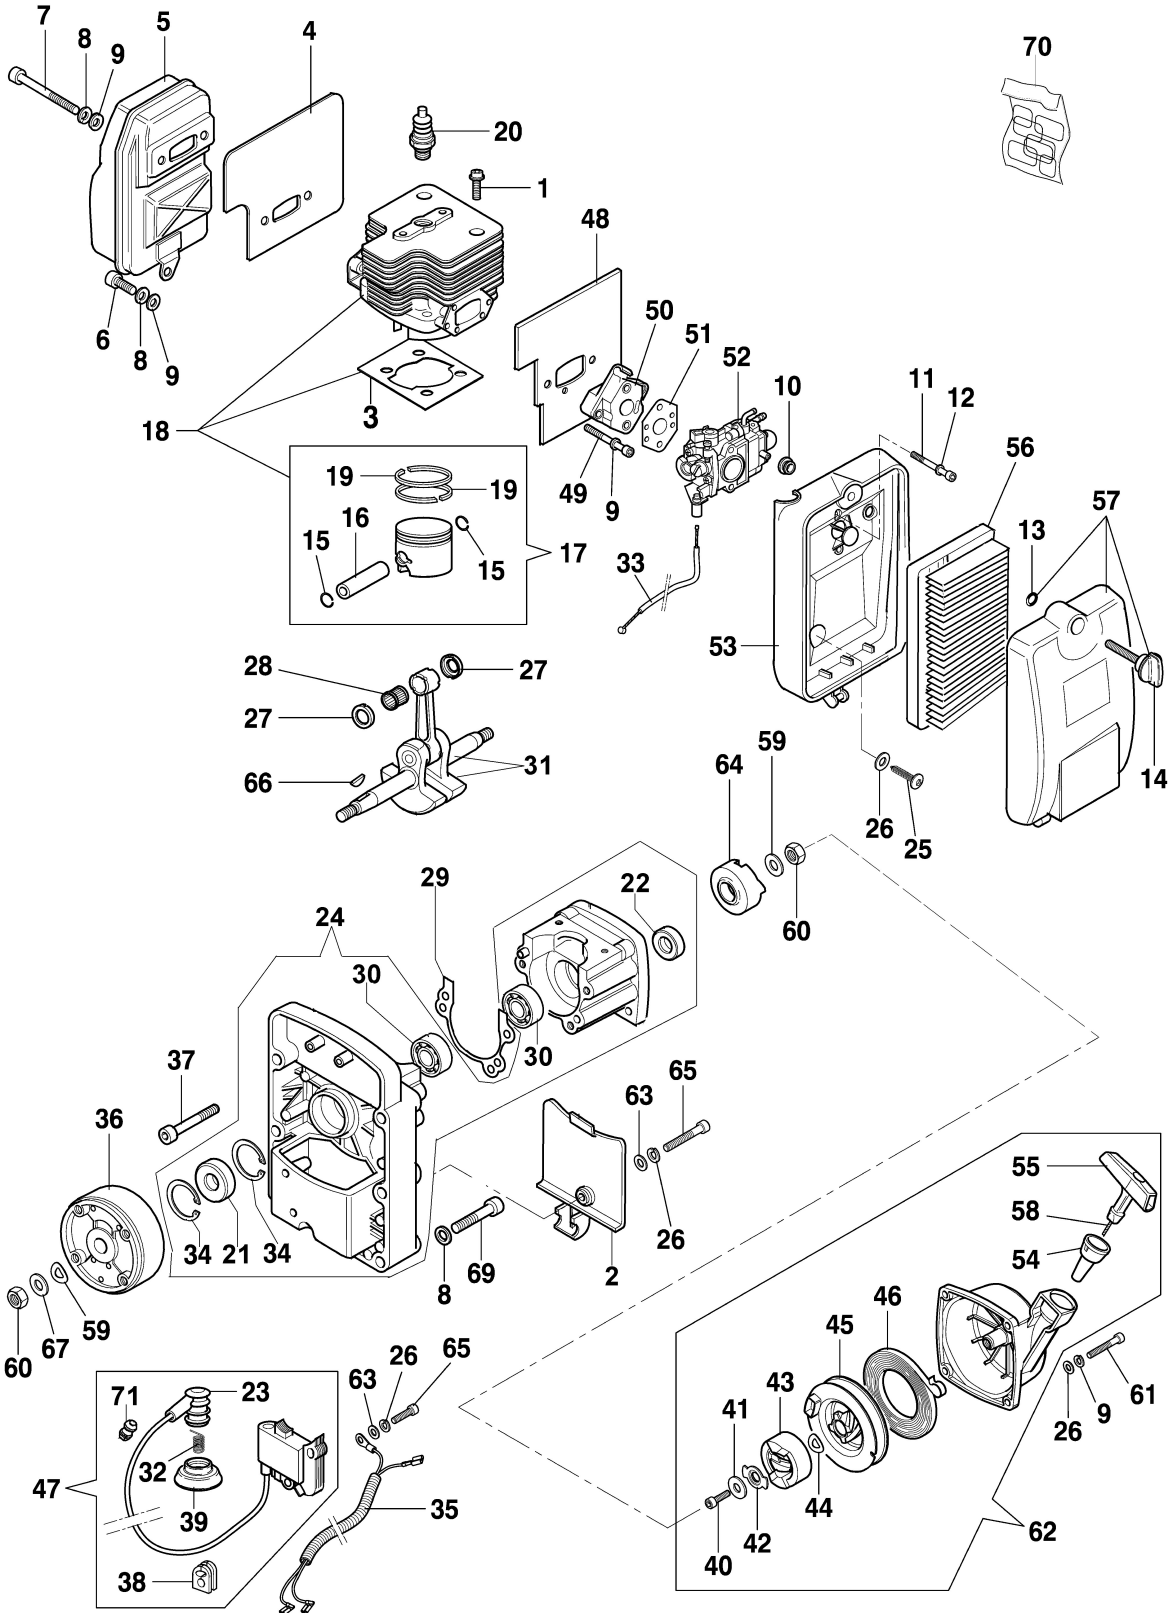

Illustration Starter assy and engine

Ref.Nu	Qty	Part number	Description	Validity from	Validity till	Notes	Bulletin
1	6	56520107	Screw				
2	1	56520009	Cover				
3	1	56520097	Gasket				
4	1	56520281	Gasket				
5	1	56520248R	Muffler				
6	1	3801020R	Screw				
7	2	3801059	Screw				
8	7	3819009R	Washer				
9	13	3916006R	Washer				
10	1	61120022	Gasket				
11	2	3801030R	Screw				
12	2	3833073R	Washer				
13	1	3049005R	O-ring				
14	1	56020159AR	Knob				
15	2	56520102R	Spacer				
16	1	56520098	Plug				
17	1	56522023	Piston assy				
18	1	56522024	Complete cylinder				
19	2	56520095R	Piston ring				
20	1	3055114R	Spark plug				
21	1	56520132	Seal ring				
22	1	56520105R	Seal ring				
23	1	094600097AR	Spark plug cap				
24	1	56520129R	Crankcase				
25	1	3960091AR	Screw				
26	8	3918005R	Washer				
27	2	56520100	Spacer				
28	1	56520101	Bearing				
29	1	56520096R	Gasket				
30	2	56520131R	Bearing				
31	1	56520099	Crankshaft				
32	1	094600169AR	Spring				
33	1	56520067AR	Throttle cable				
34	2	3025025	Ring				
35	1	56520204R	Cable				
36	1	56520004BR	Flywheel				
37	4	3860096R	Screw				
38	1	56520122	Grommet				
39	1	56520033	Cap				
40	1	3801010R	Screw				
41	1	3918020R	Washer				