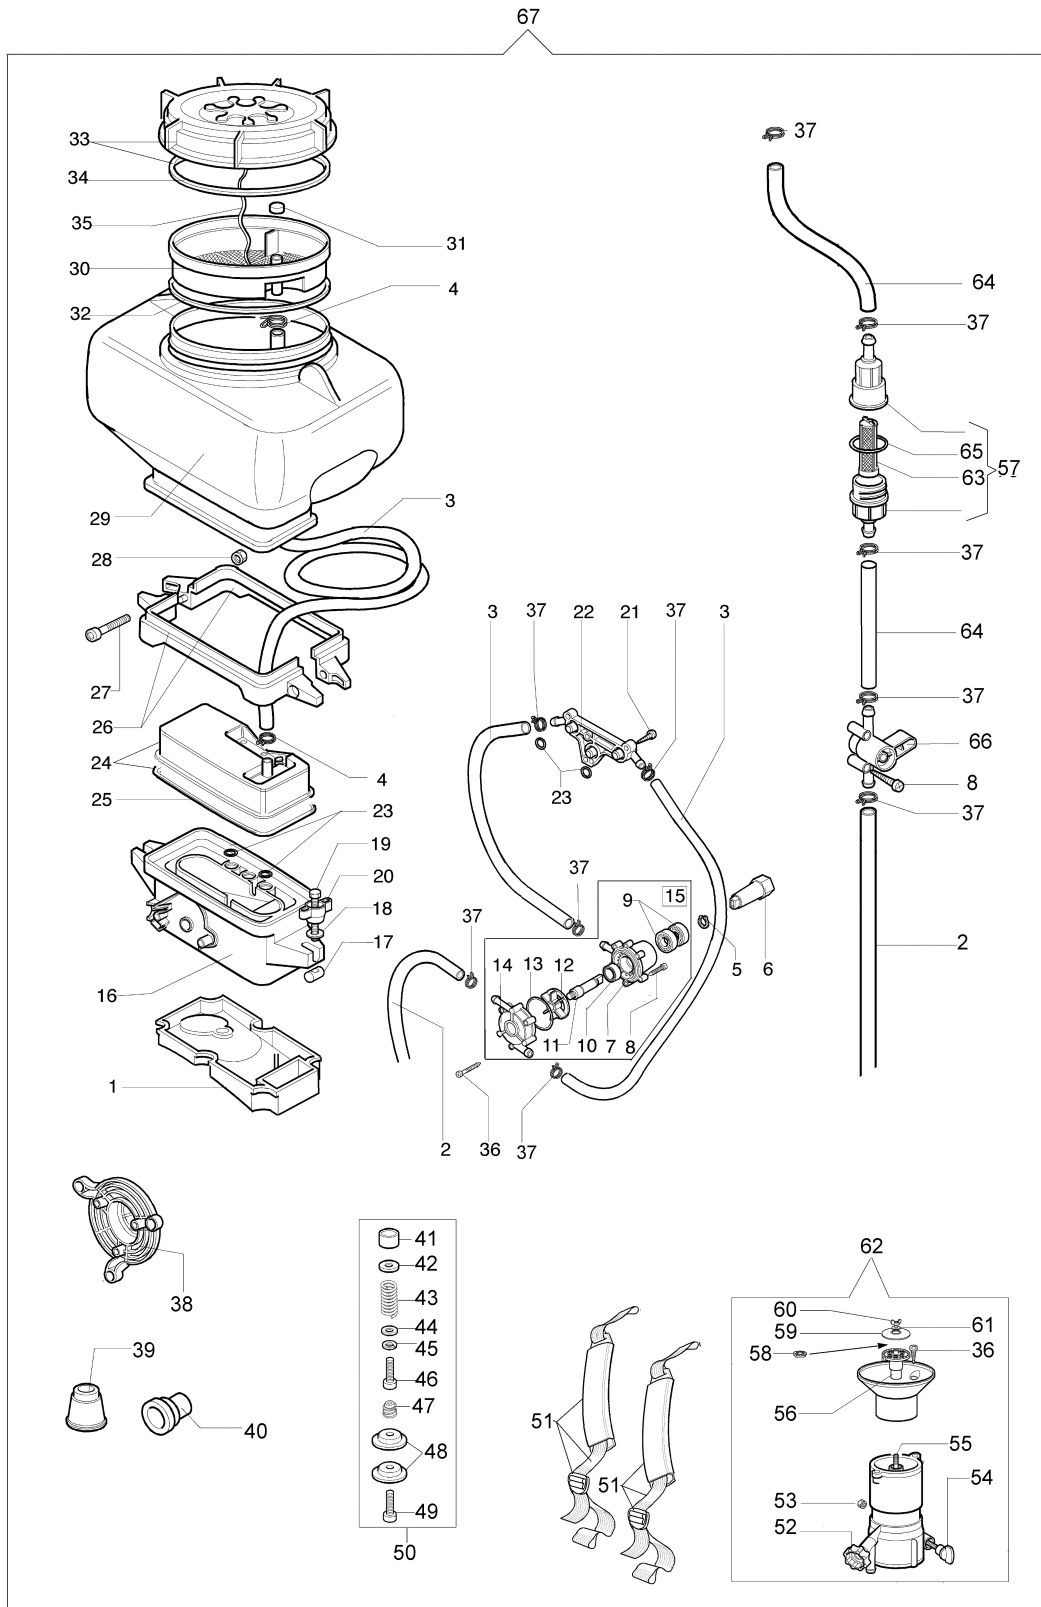

Illustration Accessories

Ref.Nu	Qty	Part number	Description	Validity from	Validity till	Notes	Bulletin
1	1	56020017	Plate				
2	1	56020039	Tube				
3	3	56020038R	Tube				
4	2	3059008	Band				
5	1	3024010R	Snap ring				
6	1	56020100	Joint				
7	1	56020101R	Pump body				
8	3	3960067AR	Screw				
9	2	3035230R	Bearing				
10	1	3050055R	Seal ring				
11	2	56020102	Shaft				
12	1	56020103R	Impeller				
13	1	3049043R	O-ring				
14	1	56020105	Cover				
15	1	365200273CR	Booster pump kit				
16	1	56020130BR	Support				
17	2	56020021R	Pin				
18	2	3618010	Washer				
19	2	3606025	Screw				
20	2	56020019R	Knob				
21	10	3960091AR	Screw				
22	1	56020106	Fittings				
23	4	3049039R	O-ring				
24	1	56020041BR	Diaphragm				
25	1	56020113B	Gasket				
26	2	56020150R	Clamp				
27	2	3801017R	Screw				
28	2	3914003R	Nut				
29	1	56020002AR	Tank				
30	1	56020006R	Filter				
31	1	56020005	Cap				
32	1	56020116A	Gasket				
33	1	56022018B	Complete cap				
34	1	56020004B	Gasket				
35	1	56020040	Cable				
36	3	3960087AR	Screw				
37	5	3059006	Band				
38	1	56020046	Guard				
39	2	56020136	Anti-vibration springs assy				
40	2	56020112R	AV-mount				