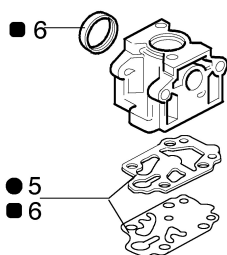

mod. WYK-176A

compl. p.n. 2318495R

- 5 KIT MEMBRANE E GUARNIZIONI
  DIAPHRAGM & GASKET SET
- 6 KIT RIPARAZIONE
  REPAIR SET

Illustration Carburetor WYK-176A

Ref.Nu	Qty	Part number	Description	Validity from	Validity till	Notes	Bulletin
1	1	003300201	Spindle				
2	1	2318703	Washer				
3	2	2318580	Screw				
4	1	2318189	Ring				
5	1	2318674	Repair kit				
6	1	2318674	Repair kit				
7	1	2318571	Cover				
8	1	2318572	Primer pump				
9	4	2318585	Screw				
10	1	003300204	Fuel filter				
11	1	2318569	Screw				
12	1	2318577	Adjuster nut				
13	1	2318969	Primer body				
14	1	2318993	Support				
15	1	2318493	Valve				
16	1	2318491	Pump body assy				
17	1	2318592	Valve