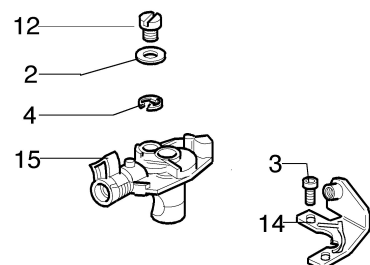

mod. WYK-176A

compl. p.n. 2318495R

- 5 KIT MEMBRANE E GUARNIZIONI
  DIAPHRAGM & GASKET SET
- 6 KIT RIPARAZIONE
  REPAIR SET

Illustration Carburetor WYK-176A

Ref.Nu	Qty	Part number	Description	Validity from	Validity till	Notes	Bulletin
1	1	003300201	Spindle				
2	1	2318703	Washer				
3	2	2318580	Screw				
4	1	2318189	Ring				
5	1	2318674	Repair kit				
6	1	2318674	Repair kit				
7	1	2318571	Cover				
8	1	2318572	Primer pump				
9	4	2318585	Screw				
10	1	003300204	Fuel filter				
11	1	2318569	Screw				
12	1	2318577	Adjuster nut				
13	1	2318969	Primer body				
14	1	2318993	Support				
15	1	2318493	Valve				
16	1	2318491	Pump body assy				
17	1	2318592	Valve