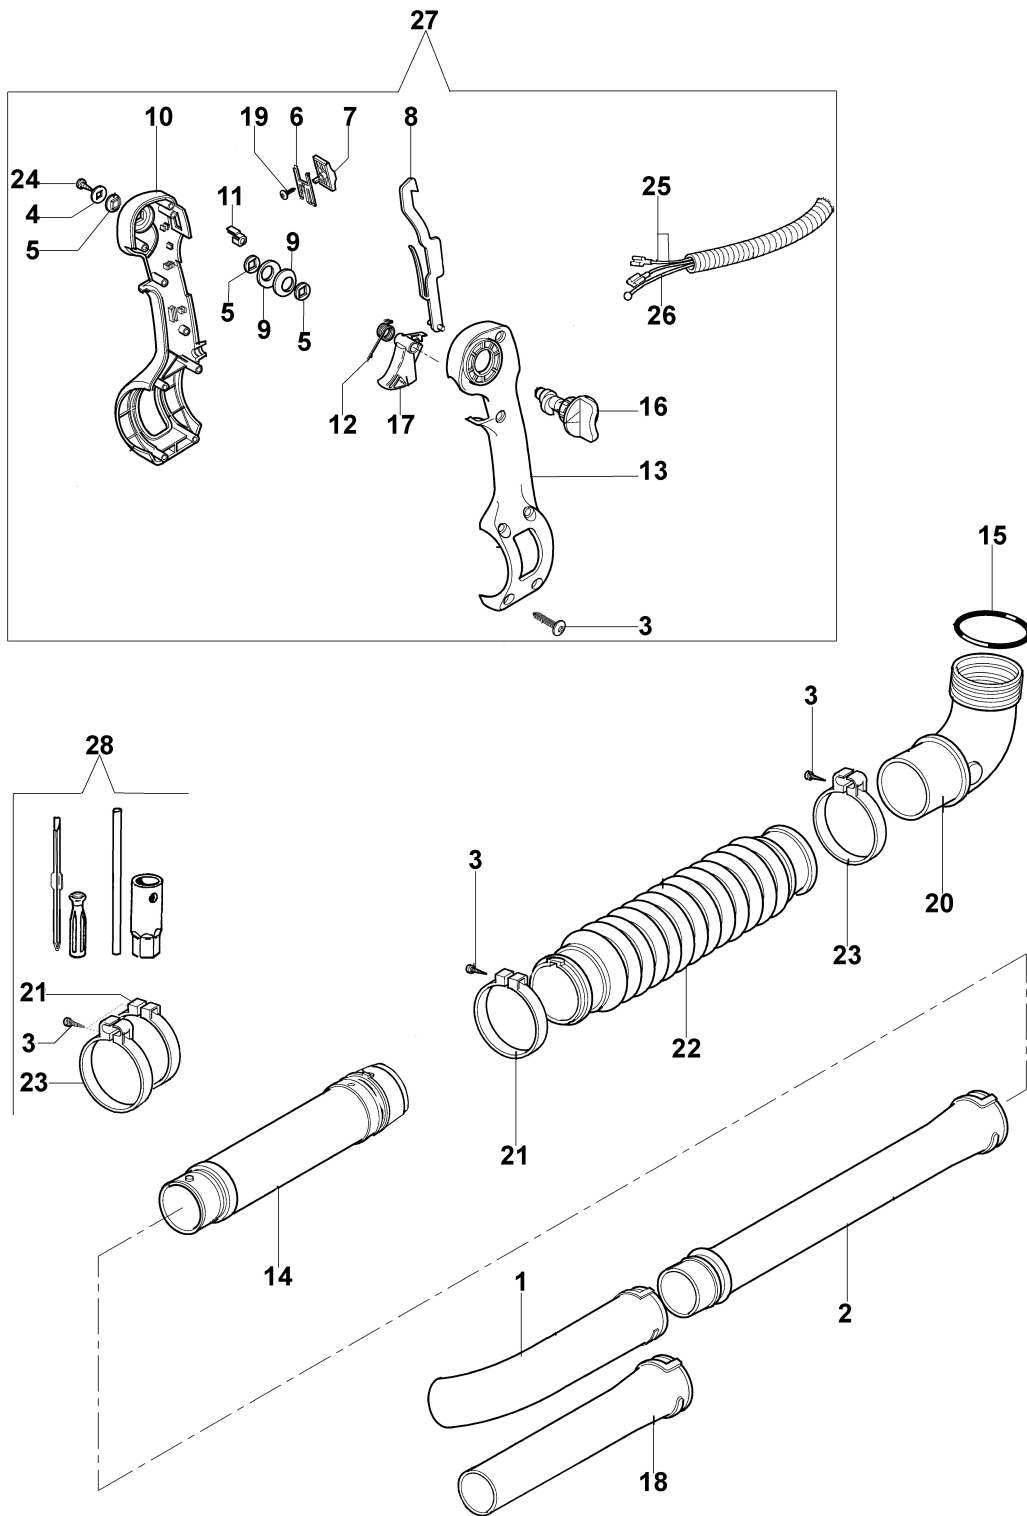

Illustration Blower lance assy

Illustration Blower lance assy

Ref.Nu	Qty	Part number	Description	Validity from	Validity till	Notes	Bulletin
1	1	56520058R	Tube				
2	1	56520080BR	Tube				
3	9	3960067AR	Screw				
4	1	56520068	Washer				
5	3	56520065R	Flange				
6	1	61040053R	Plate				
7	1	61040051R	Slide control				
8	1	56520062	Lever				
9	2	3057007	Spring				
10	1	56520059DR	Half grip				
11	2	61040054R	Plate				
12	1	56520081R	Spring				
13	1	56520060BR	Half grip				
14	1	56520056AR	Tube				
15	1	3049031R	O-ring				
16	1	56520064R	Limiter switch				
17	1	56520061R	Throttle				
18	1	56520110BR	Tube				
19	1	3960061AR	Screw				
20	1	56520182BR	Elbow				
21	1	56520057R	Band				
22	1	56520052AR	Tube				
23	1	56520053R	Band				
24	1	3960091AR	Screw				
25	1	56520204R	Cable				
26	1	56520067AR	Throttle cable				
27	1	56522009DR	Complete handle				
28	1	56522022	Tool kit				