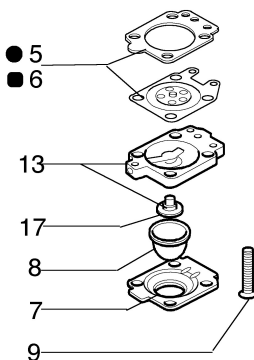

mod. WYK-176A

compl. p.n. 2318495R

- 5 KIT MEMBRANE E GUARNIZIONI
  DIAPHRAGM & GASKET SET
- 6 KIT RIPARAZIONE
  REPAIR SET

Illustration Carburetor WYK-176A

Ref.Nu	Qty	Part number	Description	Validity from	Validity till	Notes	Bulletin
1	1	003300201	Spindle				
2	1	2318703	Washer				
3	2	2318580	Screw				
4	1	2318189	Ring				
5	1	2318674	Repair kit				
6	1	2318674	Repair kit				
7	1	2318571	Cover				
8	1	2318572	Primer pump				
9	4	2318585	Screw				
10	1	003300204	Fuel filter				
11	1	2318569	Screw				
12	1	2318577	Adjuster nut				
13	1	2318969	Primer body				
14	1	2318993	Support				
15	1	2318493	Valve				
16	1	2318491	Pump body assy				
17	1	2318592	Valve