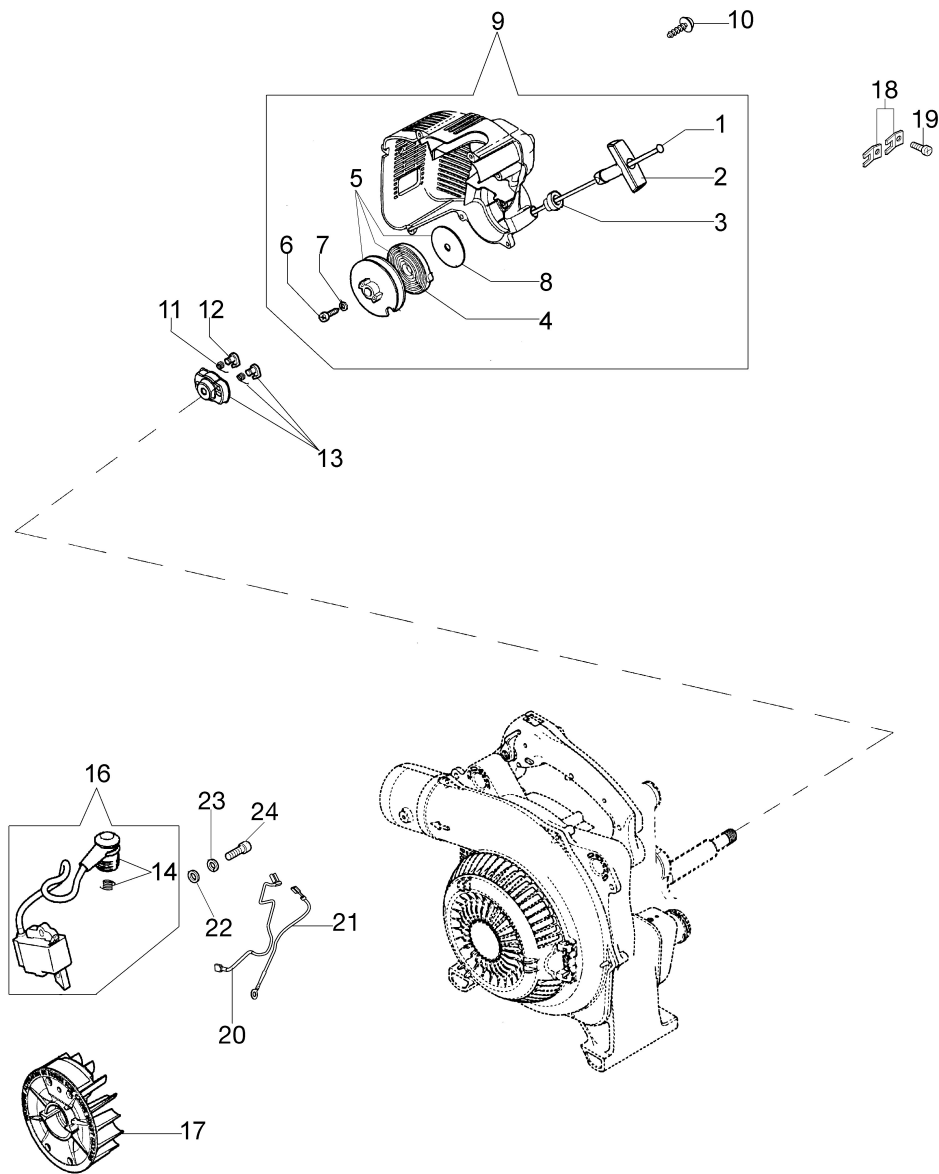

Illustration Starter assy

Illustration Starter assy

| Ref.Nu | Qty | Part number | Description | Validity from | Validity till | Notes | Bulletin |
|--------|-----|-------------|-----------------|---------------|---------------|-------|----------|
| 1 | 1 | 61070019AR | Starter rope | | | | |
| 2 | 1 | 61200015R | Starter handle | | | | |
| 3 | 1 | 072700089R | Bushing | | | | |
| 4 | 1 | 61070036R | Spring | | | | |
| 5 | 1 | 61172004R | Complete pulley | | | | |
| 6 | 1 | 3960070AR | Screw | | | | |
| 7 | 1 | 094600054R | Washer | | | | |
| 8 | 1 | 61170173R | Washer | | | | |
| 9 | 1 | 56560018AR | Cover | | | | |
| 10 | 3 | 3960091AR | Screw | | | | |
| 11 | 2 | 61070039R | Spring | | | | |
| 12 | 2 | 61070038R | Pawl | | | | |
| 13 | 1 | 56560034R | Clutch driver | | | | |
| 14 | 1 | 56550222 | Cap and spring | | | | |
| 16 | 1 | 56550145BR | Ignition coil | | | | |
| 17 | 1 | 56550134R | Flywheel | | | | |
| 18 | 2 | 4191069BR | Plate | | | | |
| 19 | 2 | 3960030R | Screw | | | | |
| 20 | 1 | 56560057R | Cable | | | | |
| 21 | 1 | 56560055R | Cable | | | | |
| 22 | 1 | 3916004R | Washer | | | | |
| 23 | 1 | 006000315R | Washer | | | | |
| 24 | 1 | 3801007R | Screw | | | | |