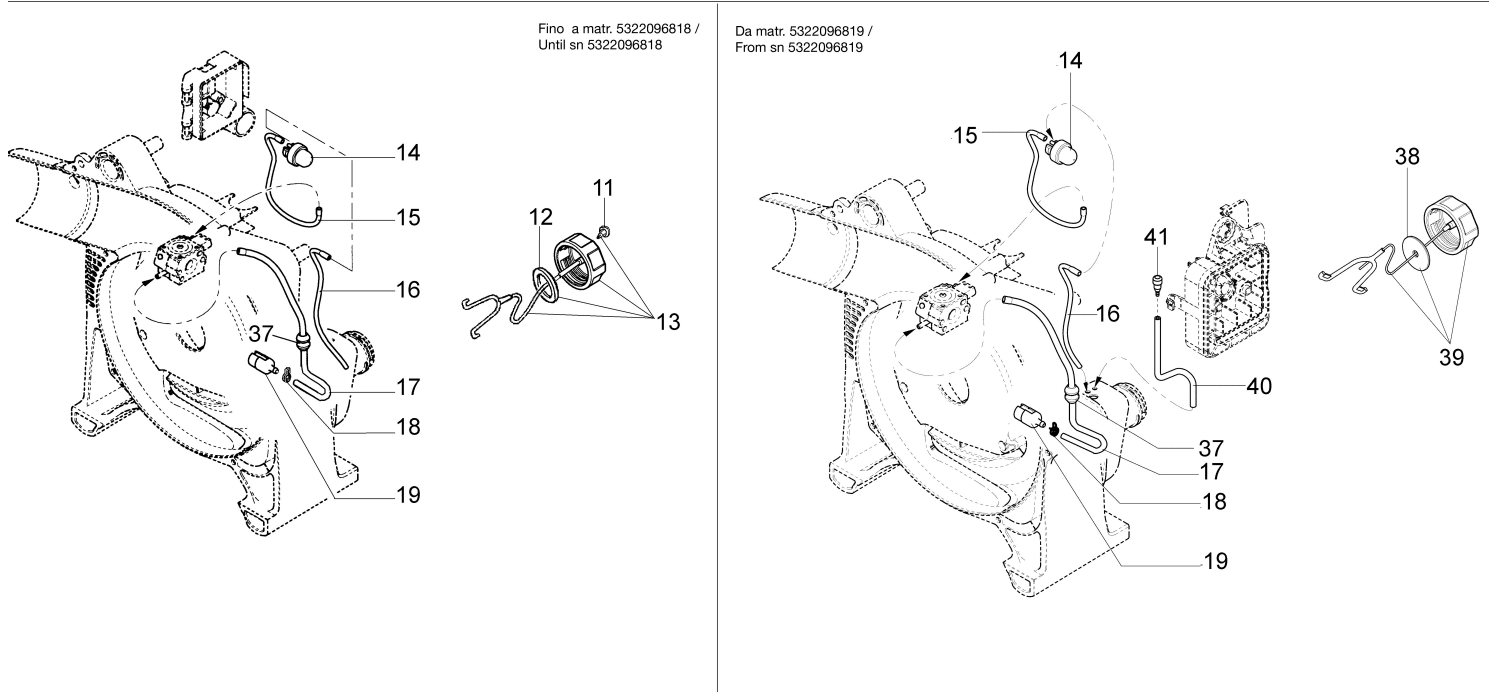

Illustration Air filter

Illustration Air filter

Ref.Nu	Qty	Part number	Description	Validity from	Validity till	Notes	Bulletin
1	2	56550115R	Gasket				
2	1	61240009DR	Insulator				
3	2	61200021AR	Gasket				
4	1	2318816BR	Carburetor WT-936A				
5	1	56550157R	Flange				BT6-084-03/12
6	1	56560005R	Starter lever				BT6-084-03/12
7	1	56562003R	Filter support				BT6-084-03/12
8	2	3801012R	Screw				BT6-084-03/12
9	1	56560022R	Filter				BT6-084-03/12
10	1	56572010	Air filter kit				BT6-084-03/12
11	1	4098658AR	Breather valve				
12	1	4100308AR	Gasket				
13	1	4151258R	Complete cap				
14	1	2318817R	Air purge				
15	1	56570045R	Tube				
16	1	56560053R	Tube				
17	1	56560052R	Fuel hose				
18	1	4098377R	Band				
19	1	094600450R	Fuel filter				
20	1	56560079R	Deflector				
21	1	56562003R	Filter support				BT6-084-03/12
22	2	3916005R	Washer				BT6-084-03/12
23	1	56570059R	Gasket				
24	2	56570058R	Gasket				BT6-084-03/12
25	1	56570049R	Flange				BT6-084-03/12
26	1	3960121R	Screw				BT6-084-03/12
27	1	56570041R	Starter lever				BT6-084-03/12
28	1	56570047AR	Air filter support				BT6-084-03/12
29	1	320000004	Screw				BT6-084-03/12
30	1	56570042R	Shutter				BT6-084-03/12
31	1	56570043R	Cover				BT6-084-03/12
32	2	3819006R	Washer				BT6-084-03/12
33	1	56570040R	Air filter flock				BT6-084-03/12
34	1	56570037R	Air filter cover				BT6-084-03/12
35	1	61330040AR	Screw				BT6-084-03/12
36	1	56572010	Air filter kit				BT6-084-03/12
37	1	4161211R	Bush				
38	1	61070006R	Gasket				
39	1	61070079AR	Tank cap				
40	1	56570046R	Breather fuel pipe				
41	1	61070011AR	Breather valve