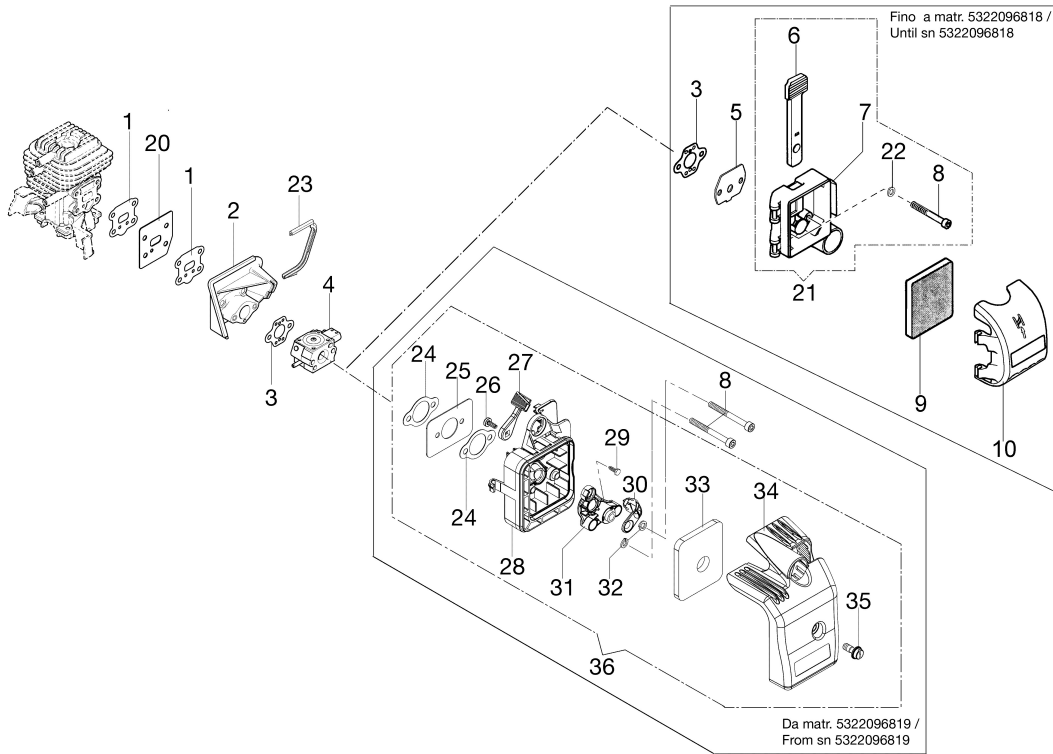

Illustration Air filter

Illustration Air filter

Ref.Nu	Qty	Part number	Description	Validity from	Validity till	Notes	Bulletin
1	2	56550115R	Gasket				
2	1	61240009DR	Insulator				
3	2	61200021AR	Gasket				
4	1	2318816BR	Carburetor WT-936A				
5	1	56550157R	Flange				BT6-084-03/12
6	1	56560005R	Starter lever				BT6-084-03/12
7	1	56562003R	Filter support				BT6-084-03/12
8	2	3801012R	Screw				BT6-084-03/12
9	1	56560022R	Filter				BT6-084-03/12
10	1	56572010	Air filter kit				BT6-084-03/12
11	1	4098658AR	Breather valve				
12	1	4100308AR	Gasket				
13	1	4151258R	Complete cap				
14	1	2318817R	Air purge				
15	1	56570045R	Tube				
16	1	56560053R	Tube				
17	1	56560052R	Fuel hose				
18	1	4098377R	Band				
19	1	094600450R	Fuel filter				
20	1	56560079R	Deflector				
21	1	56562003R	Filter support				BT6-084-03/12
22	2	3916005R	Washer				BT6-084-03/12
23	1	56570059R	Gasket				
24	2	56570058R	Gasket				BT6-084-03/12
25	1	56570049R	Flange				BT6-084-03/12
26	1	3960121R	Screw				BT6-084-03/12
27	1	56570041R	Starter lever				BT6-084-03/12
28	1	56570047AR	Air filter support				BT6-084-03/12
29	1	320000004	Screw				BT6-084-03/12
30	1	56570042R	Shutter				BT6-084-03/12
31	1	56570043R	Cover				BT6-084-03/12
32	2	3819006R	Washer				BT6-084-03/12
33	1	56570040R	Air filter flock				BT6-084-03/12
34	1	56570037R	Air filter cover				BT6-084-03/12
35	1	61330040AR	Screw				BT6-084-03/12
36	1	56572010	Air filter kit				BT6-084-03/12
37	1	4161211R	Bush				
38	1	61070006R	Gasket				
39	1	61070079AR	Tank cap				
40	1	56570046R	Breather fuel pipe				
41	1	61070011AR	Breather valve