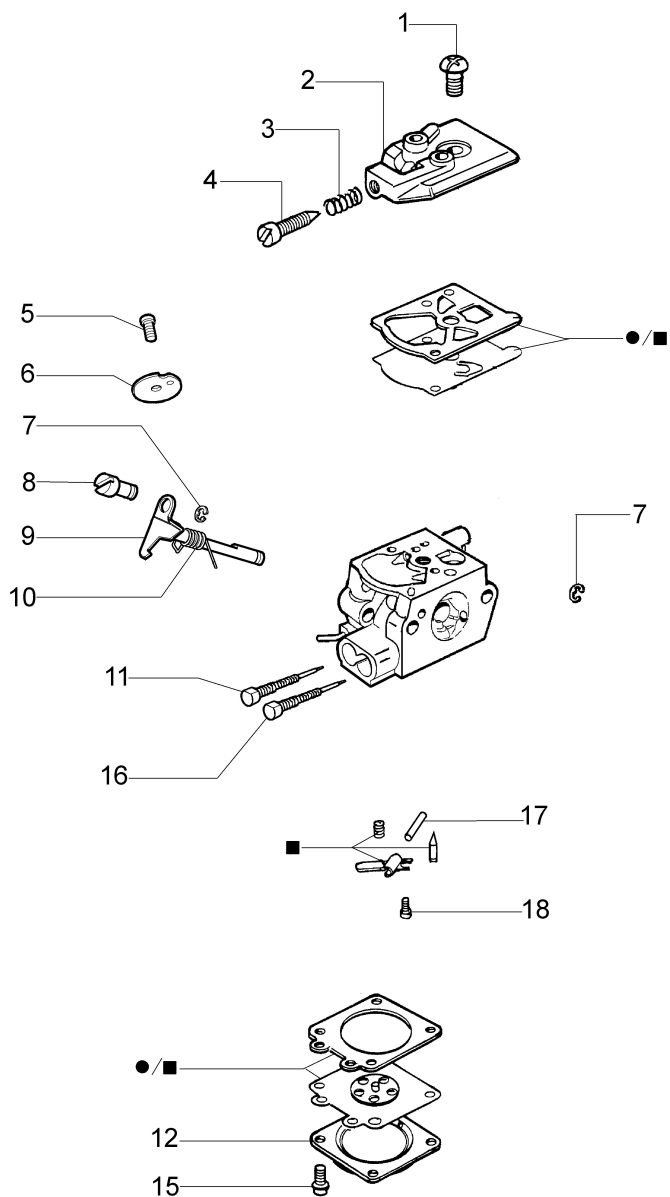

mod. Walbro WT-936
compl. p.n. 2318816R

■ 13 — KIT RIPARAZIONE
REPAIR KIT

● 14 — KIT MEMBRANE & GUARNIZIONI
DIAPHRAGM & GASKET SET

Illustration Carburetor WT-936

Ref.Nu	Qty	Part number	Description	Validity from	Validity till	Notes	Bulletin
1	1	003300197	Screw				
2	1	2318777	Cover				
3	1	094600148	Spring				
4	1	074000240	Adjust. screw				
5	1	50010141	Screw				
6	1	375100078	Shutter				
7	2	095000164	Ring				
8	1	2318211	Pin				
9	1	2318737	Shaft				
10	1	072700347	Spring				
11	1	2318779	Adjust. screw MIN				
12	1	2318191	Cover				
13	1	2318671	Repair kit				
14	1	2318671	Repair kit				
15	4	035000162	Screw				
16	1	2318778	Adjust. screw				
17	1	003300201	Spindle				
18	1	003300202	Screw