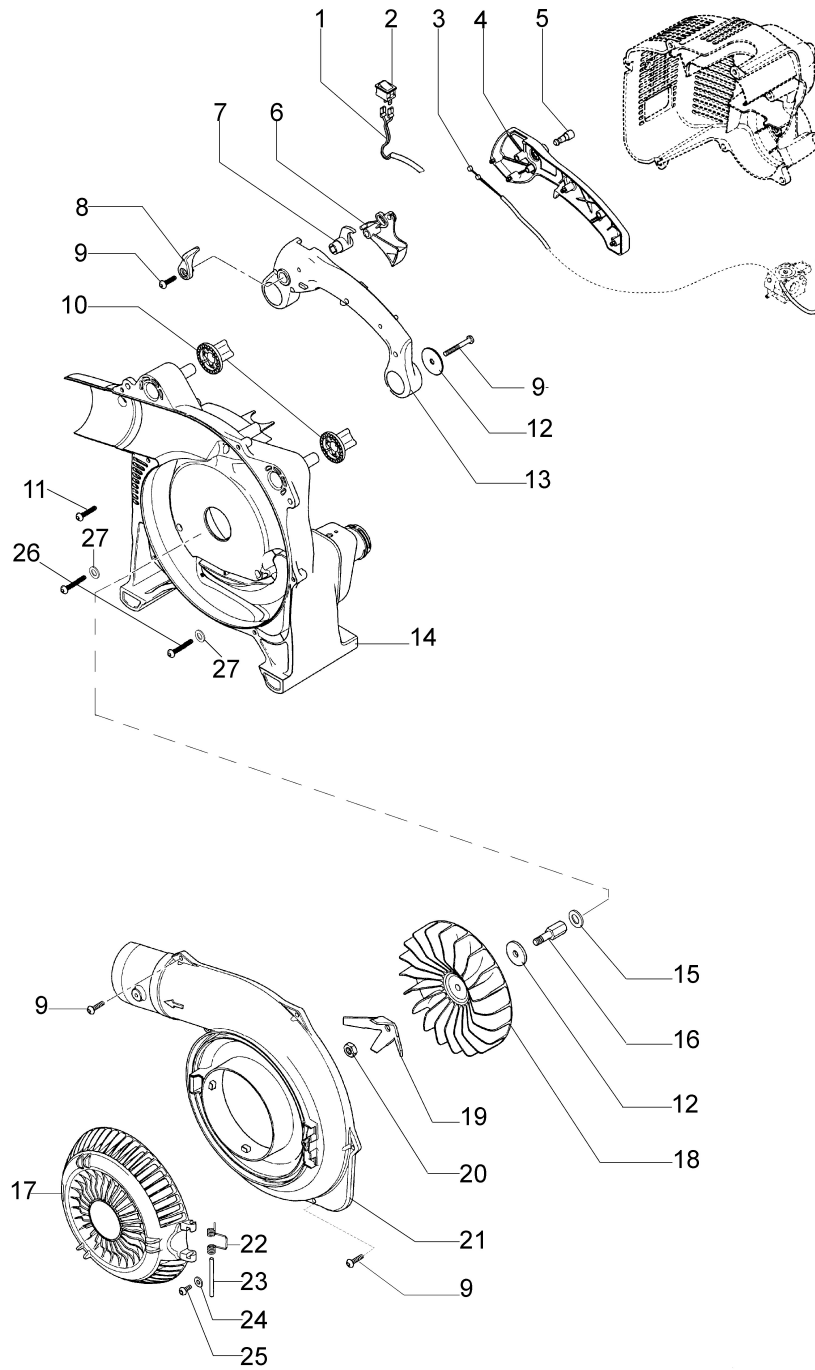

Illustration Fan assy

Illustration Fan assy

| Ref.Nu | Qty | Part number | Description | Validity from | Validity till | Notes | Bulletin |
|--------|-----|-------------|-----------------|---------------|---------------|------------|----------|
| 1 | 1 | 56560056R | Cable | | | | |
| 2 | 1 | 2317021R | Switch | | | | |
| 3 | 1 | 56560051R | Throttle cable | | | | |
| 4 | 1 | 56560013R | Half grip | | | | |
| 5 | 1 | 56550156R | Button | | | | |
| 6 | 1 | 56550023AR | Throttle | | | | |
| 7 | 1 | 56560058R | Stopper | | | | |
| 8 | 1 | 56550026R | Lever | | | | |
| 9 | 3 | 3960091AR | Screw | | | | |
| 10 | 1 | 56560015R | AV-mount | | | | |
| 11 | 1 | 3801013R | Screw | | | | |
| 12 | 2 | 56510050R | Washer | | | | |
| 13 | 1 | 56560014AR | Half grip | | | | |
| 14 | 1 | 56560008AR | Left cover/tank | | | 5362099999 | |
| 14 | 1 | 56572007R | Left cover/tank | 5362090001 | | | |
| 15 | 1 | 3818011AR | Washer | | | | |
| 16 | 1 | 56560017R | Extension | | | | |
| 17 | 1 | 56560003R | Cover | | | | |
| 18 | 1 | 56560010R | Fan | | | | |
| 19 | 1 | 56560027AR | Knife | | | | |
| 20 | 1 | 3980012R | Nut | | | | |
| 21 | 1 | 56560009AR | Left cover | | | | |
| 22 | 1 | 56560046R | Spring | | | | |
| 23 | 1 | 56550123R | Pin | | | | |
| 24 | 1 | 3918010R | Washer | | | | |
| 25 | 1 | 3960070AR | Screw | | | | |
| 26 | 2 | 3801012R | Screw | | | | |
| 27 | 2 | 3916005R | Washer | | | | |