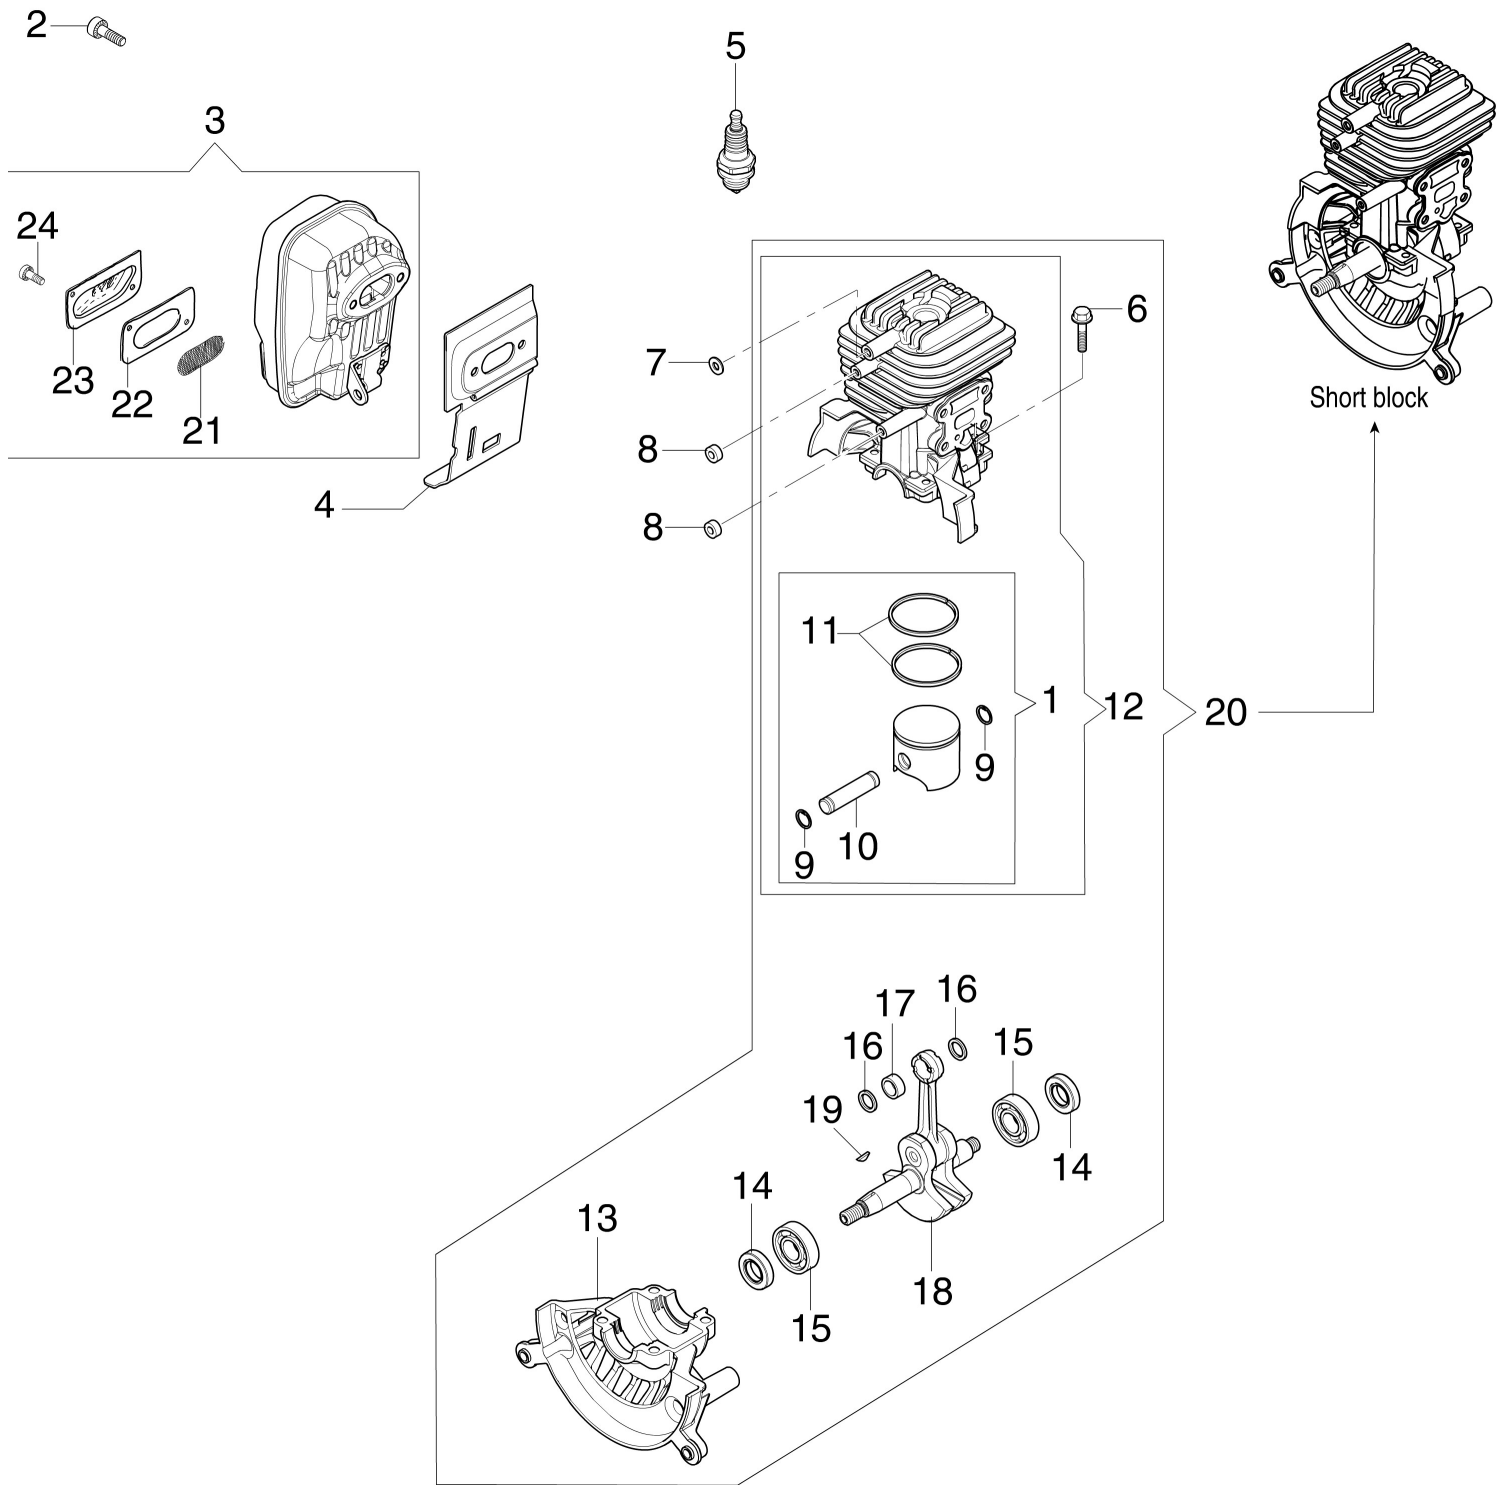

Illustration Engine

Illustration Engine

| Ref.Nu | Qty | Part number | Description | Validity from | Validity till | Notes | Bulletin |
|--------|-----|-------------|-------------------|-----------------|---------------|-------|----------------------------------|
| 1 | 1 | 56552011A | Piston assy | matr.5361170846 | | | BT6-081-06/11 |
| 2 | 2 | 3801068R | Screw | | | | |
| 3 | 1 | 56560020CR | Complete muffler | | | | |
| 4 | 1 | 56550033R | Deflector | | | | |
| 5 | 1 | 3055101R | Spark plug | | | | |
| 6 | 4 | 3801051R | Screw | | | | |
| 7 | 4 | 3916004R | Washer | | | | |
| 8 | 2 | 61170014AR | Spacer | | | | |
| 9 | 2 | 093000167R | Ring | | | | |
| 10 | 1 | 072700045R | Piston pin | | | | |
| 11 | 2 | 61050046R | Piston ring | SN 5363151795 | | | BT6-081-06/11, |
| 12 | 1 | 56552012B | Complete cylinder | SN 5363151795 | | | BT6-086-05/13, BT6-081-06/11, |
| 13 | 1 | 56550064AR | Crankcase | | | | |
| 14 | 2 | 50272004R | Seal ring | | | | |
| 15 | 2 | 3034009R | Bearing | | | | |
| 16 | 2 | 074000267AR | Spacer | | | | |
| 17 | 1 | 072700046R | Bearing | | | | |
| 18 | 1 | 56560001R | Crankshaft | | | | |
| 19 | 1 | 4098232R | Key | | | | |
| 20 | 1 | 56562009A | Short block | SN 5363151795 | | | BT6-086-05/13 |
| 21 | 1 | 56550143R | Flame screen | | | | |
| 22 | 1 | 56550159R | Gasket | | | | |
| 23 | 1 | 56560087R | Deflector | | | | |
| 24 | 2 | 012000028 | Screw | | | | |