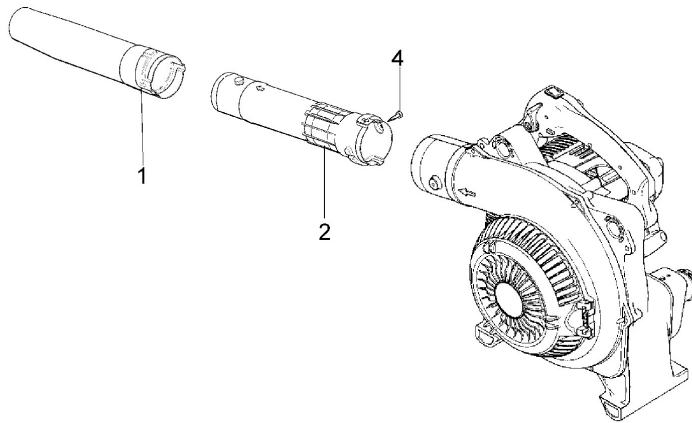

Illustration Fan assy

Illustration Fan assy

| Ref.Nu | Qty | Part number | Description | Validity from | Validity till | Notes | Bulletin |
|--------|-----|-------------|-----------------|---------------|---------------|------------|----------|
| 1 | 1 | 56560056R | Cable | | | | |
| 2 | 1 | 2317021R | Switch | | | | |
| 3 | 1 | 56560051R | Throttle cable | | | | |
| 4 | 1 | 56560013R | Half grip | | | | |
| 5 | 1 | 56550156R | Button | | | | |
| 6 | 1 | 56550023AR | Throttle | | | | |
| 7 | 1 | 56560058R | Stopper | | | | |
| 8 | 1 | 56550026R | Lever | | | | |
| 9 | 3 | 3960091AR | Screw | | | | |
| 10 | 1 | 56560015R | AV-mount | | | | |
| 11 | 1 | 3801013R | Screw | | | | |
| 12 | 2 | 56510050R | Washer | | | | |
| 13 | 1 | 56560014AR | Half grip | | | | |
| 14 | 1 | 56560008AR | Left cover/tank | | | 5362099999 | |
| 14 | 1 | 56572007R | Left cover/tank | 5362090001 | | | |
| 15 | 1 | 3818011AR | Washer | | | | |
| 16 | 1 | 56560017R | Extension | | | | |
| 17 | 1 | 56560003R | Cover | | | | |
| 18 | 1 | 56560010R | Fan | | | | |
| 19 | 1 | 56560027AR | Knife | | | | |
| 20 | 1 | 3980012R | Nut | | | | |
| 21 | 1 | 56560009AR | Left cover | | | | |
| 22 | 1 | 56560046R | Spring | | | | |
| 23 | 1 | 56550123R | Pin | | | | |
| 24 | 1 | 3918010R | Washer | | | | |
| 25 | 1 | 3960070AR | Screw | | | | |
| 26 | 2 | 3801012R | Screw | | | | |
| 27 | 2 | 3916005R | Washer | | | | |