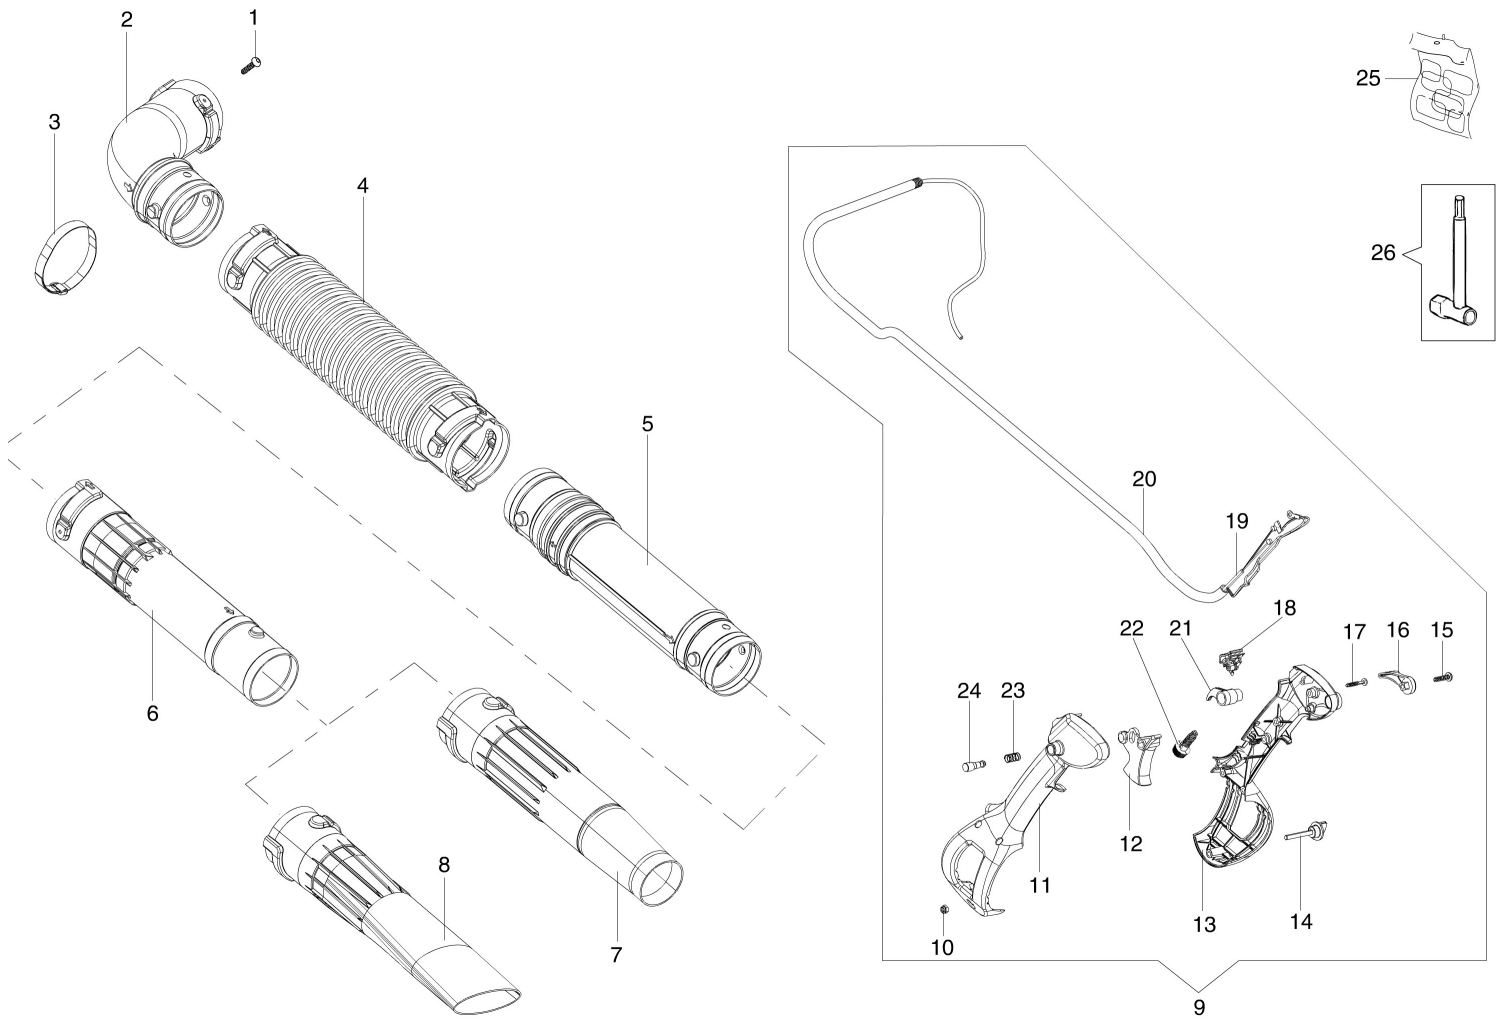

Illustration Fan assy

Ref.Nu	Qty	Part number	Description	Validity from	Validity till	Notes	Bulletin
1	4	3960091AR	Screw				
2	1	56560009AR	Left cover			Rosso; Red	
3	1	3980012R	Nut				
4	2	56510050R	Washer				
5	1	56560010R	Fan				
6	1	56560017R	Extension				
7	1	3818011AR	Washer				
8	1	56572007R	Left cover/tank			Rosso; Red	
9	1	56560078R	Washer				
10	1	3801013R	Screw				
11	2	3916005R	Washer				
12	2	3801012R	Screw				

Illustration Blower lance assy and handle

Illustration Blower lance assy and handle

Ref.Nu	Qty	Part number	Description	Validity from	Validity till	Notes	Bulletin
1	2	3960121R	Screw				
2	1	56570008R	Elbow				
3	2	56570021R	Band				
4	1	56570011R	Tube				
5	1	56570036R	Complete hose				
6	1	56550127R	Tube				
7	1	56550073R	Tube				
8	1	56552002A	Blower/vacuum tube with duckbill end section				
9	1	56570014R	Complete handle				
10	1	3914003R	Nut				
11	1	56570013R	Half grip				
12	1	56550186AR	Throttle				
13	1	56570012R	Half grip				
14	1	56020159AR	Knob				
15	1	3960091AR	Screw				
16	1	56550184R	Stop lever				
17	5	3960067AR	Screw				
18	1	56570022R	Slide control				
19	1	56570015R	Throttle cable				
20	1	56570016R	Engine stop wire				
21	1	56560058R	Stopper				
22	1	56570032R	Adjuster assy				
23	1	4100098BR	Spring				
24	1	56550185R	Button				
25	1	56570068	Labels kit				
26	1	56570051R	Tool kit				

Illustration Frame

Illustration Frame

Ref.Nu	Qty	Part number	Description	Validity from	Validity till	Notes	Bulletin
1	1	56570002R	Support				
2	1	56570020R	Handle				
3	6	3918010R	Washer				
4	8	3960091AR	Screw				
5	2	56570019R	Spring support				
6	2	3960115R	Screw				
7	2	56570018R	Spring				
8	1	56570004R	Belt				
9	3	365200150AR	Clamp				
10	1	56570003R	Frame				
11	3	3916006R	Washer				
12	3	3960099R	Screw				
13	2	50050047AR	Spring				
14	2	50170034R	Support				
15	2	56570009R	Belt				
16	1	56570007R	Guard				