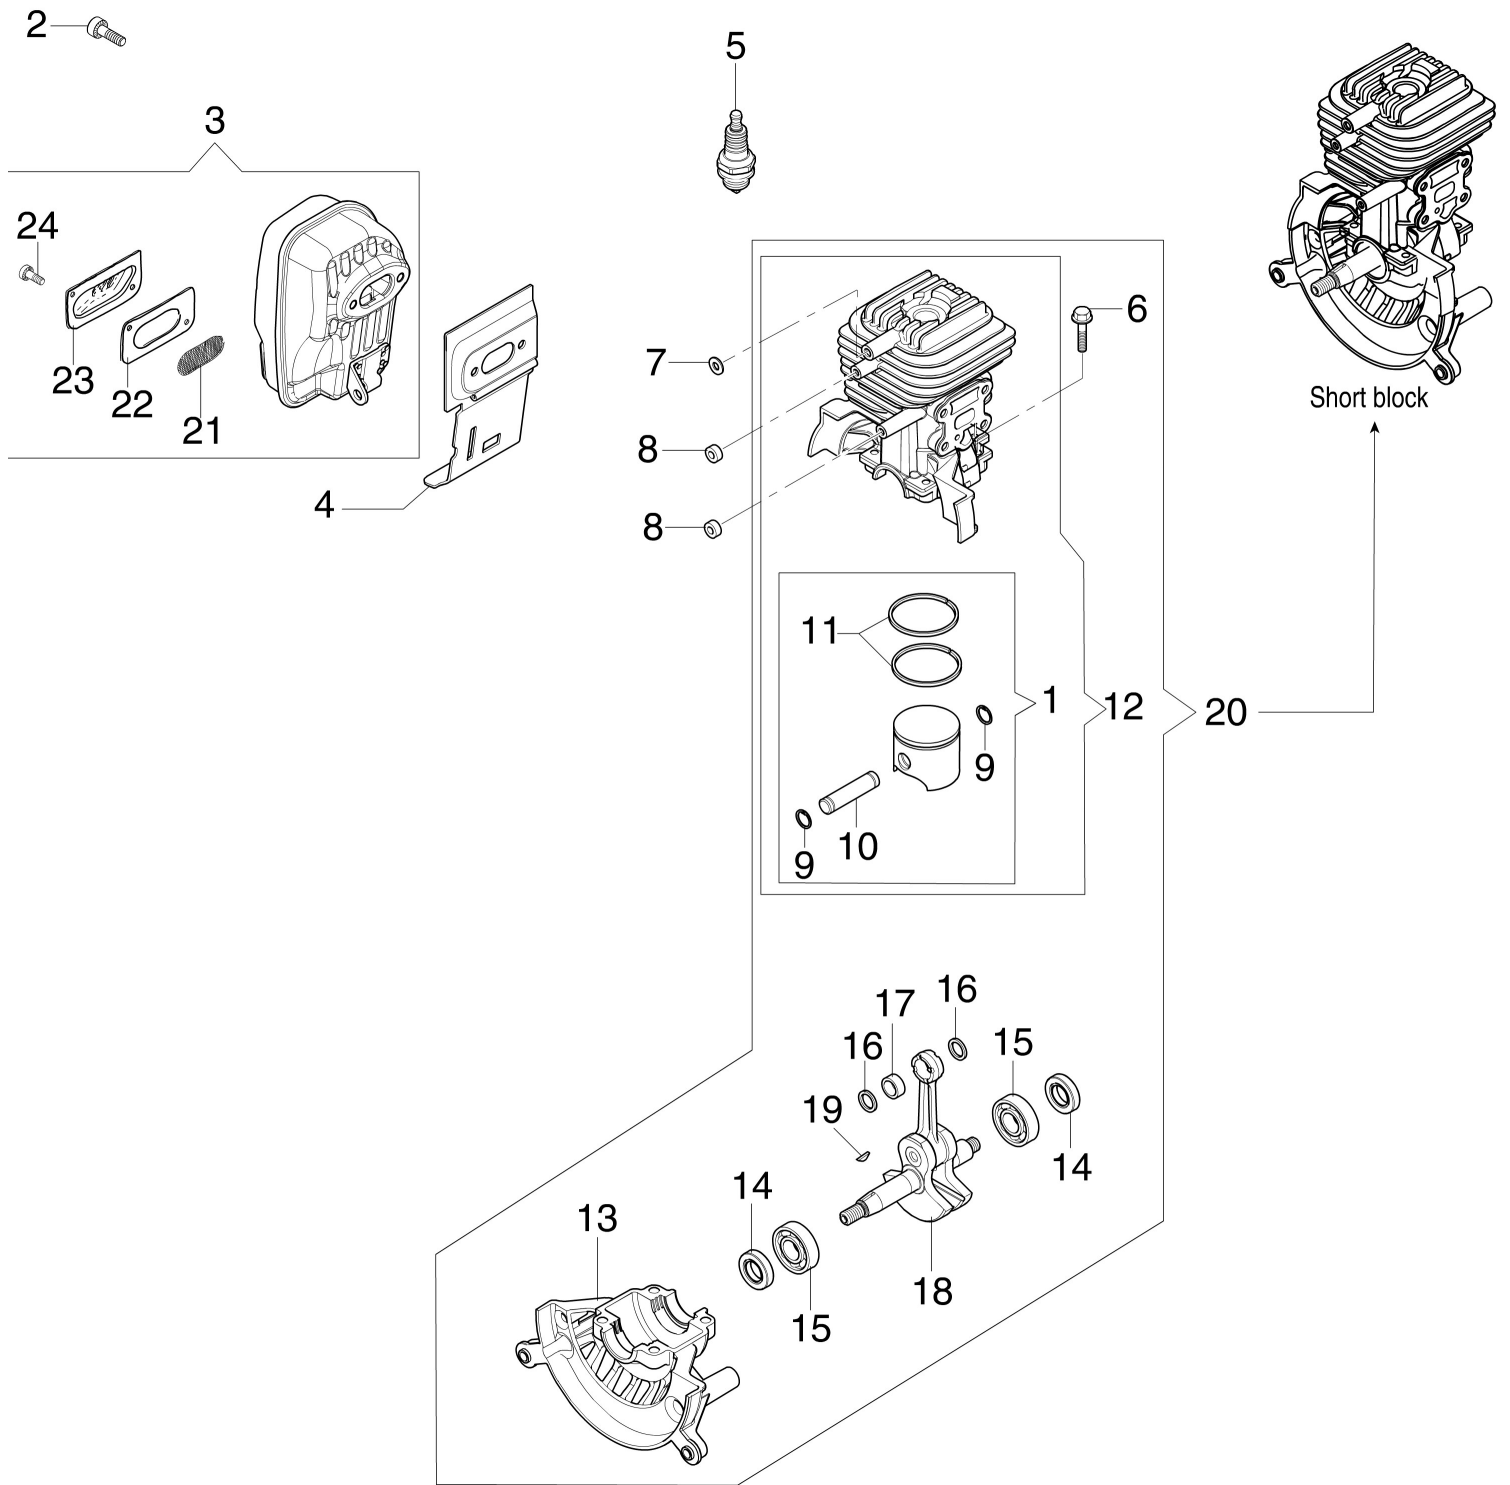

Carburetor WT-936A

Illustration Engine

Illustration Engine

Ref.Nu	Qty	Part number	Description	Validity from	Validity till	Notes	Bulletin
1	1	56552011A	Piston assy				
2	2	3801068R	Screw				
3	1	56560020CR	Complete muffler				
4	1	56550033R	Deflector				
5	1	3055101R	Spark plug				
6	4	3801051R	Screw				
7	4	3916004R	Washer				
8	2	61170014AR	Spacer				
9	2	093000167R	Ring				
10	1	072700045R	Piston pin				
11	2	61050046R	Piston ring				
12	2	56552012B	Complete cylinder				
13	1	56550064AR	Crankcase				
14	2	50272004R	Seal ring				
15	2	3034009R	Bearing				
16	2	074000267AR	Spacer				
17	1	072700046R	Bearing				
18	1	56560001R	Crankshaft				
19	1	4098232R	Key				
20	1	56562009A	Short block				
21	1	56550143R	Flame screen				
22	1	56550159R	Gasket				
23	1	56560087R	Deflector				
24	2	012000028	Screw				

Illustration Starter assy

Illustration Starter assy

Ref.Nu	Qty	Part number	Description	Validity from	Validity till	Notes	Bulletin
1	1	61070019AR	Starter rope				
2	1	61200015R	Starter handle				
3	1	072700089R	Bushing				
4	1	61070036R	Spring				
5	1	61172004R	Complete pulley				
6	1	3960070AR	Screw				
7	1	094600054R	Washer				
8	1	61170173R	Washer				
9	1	56560018AR	Cover			Rosso; Red	
10	3	3960091AR	Screw				
11	2	61070039R	Spring				
12	2	61070038R	Pawl				
13	1	56560034R	Clutch driver				
14	1	56550222	Cap and spring				
15	1	56550145BR	Ignition coil				
16	1	56550134R	Flywheel				
17	2	4191069BR	Plate				
18	2	3960030R	Screw				
19	1	56560055R	Cable				
20	1	56560057R	Cable				
21	1	3916004R	Washer				
22	1	006000315R	Washer				
23	1	3801007R	Screw				