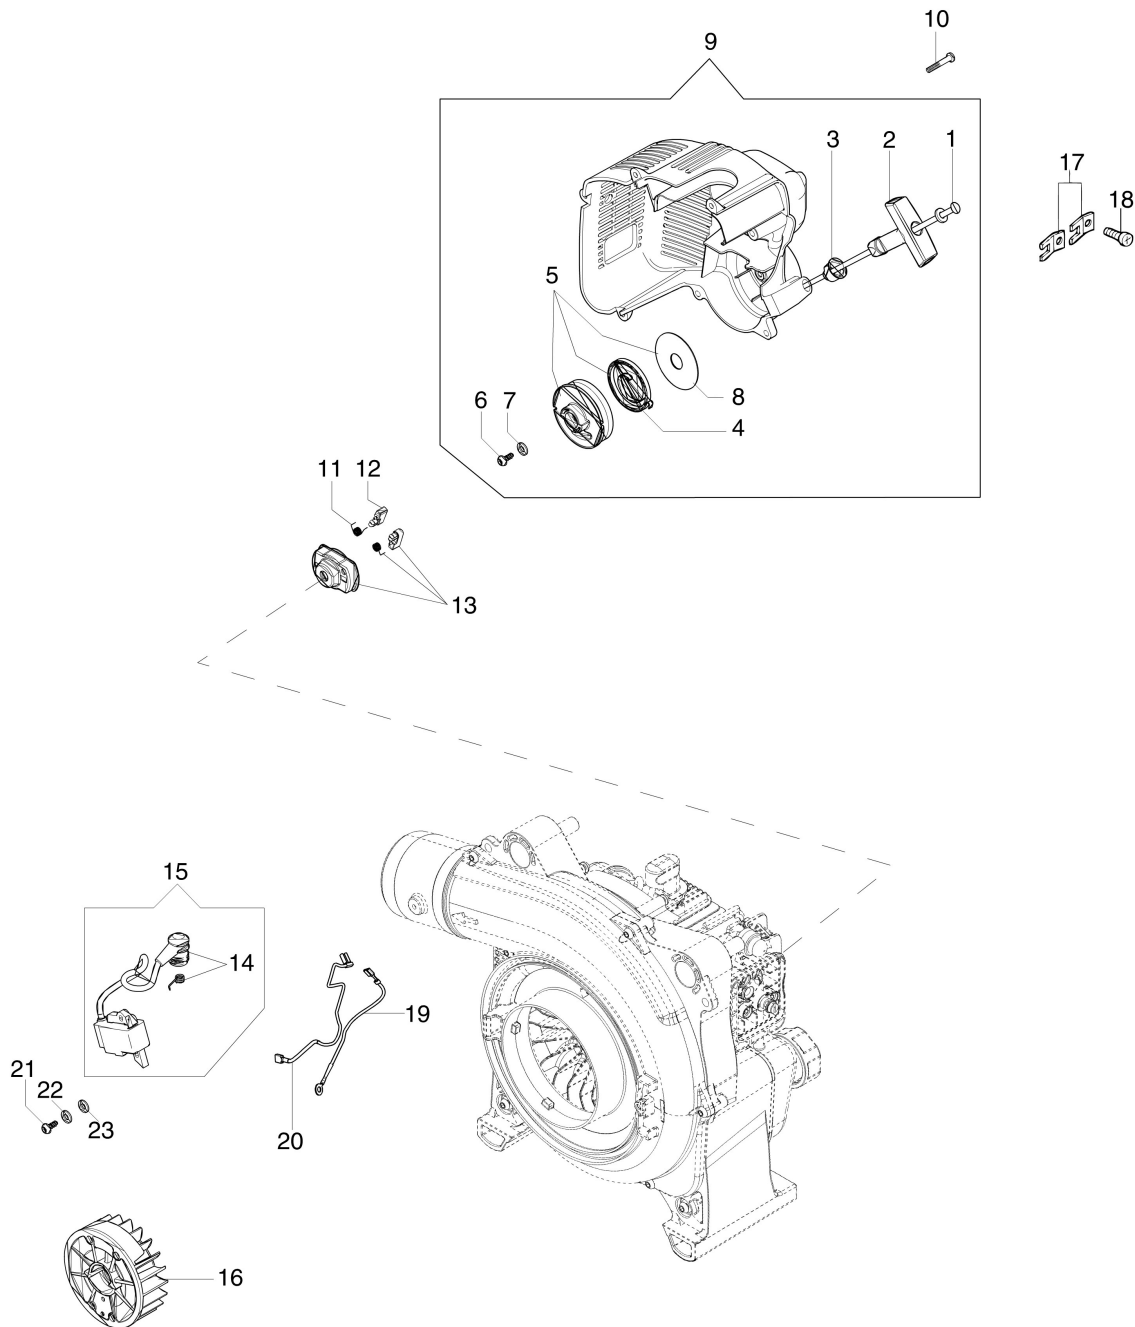

Carburetor WT-936A

Illustration Engine

Illustration Engine

Ref.Nu	Qty	Part number	Description	Validity from	Validity till	Notes	Bulletin
1	1	56552011A	Piston assy				
2	2	3801068R	Screw				
3	1	56560020CR	Complete muffler				
4	1	56550033R	Deflector				
5	1	3055101R	Spark plug				
6	4	3801051R	Screw				
7	4	3916004R	Washer				
8	2	61170014AR	Spacer				
9	2	093000167R	Ring				
10	1	072700045R	Piston pin				
11	2	61050046R	Piston ring				
12	2	56552012B	Complete cylinder				
13	1	56550064AR	Crankcase				
14	2	50272004R	Seal ring				
15	2	3034009R	Bearing				
16	2	074000267AR	Spacer				
17	1	072700046R	Bearing				
18	1	56560001R	Crankshaft				
19	1	4098232R	Key				
20	1	56562009A	Short block				
21	1	56550143R	Flame screen				
22	1	56550159R	Gasket				
23	1	56560087R	Deflector				
24	2	012000028	Screw				

Illustration Starter assy

Illustration Starter assy

Ref.Nu	Qty	Part number	Description	Validity from	Validity till	Notes	Bulletin
1	1	61070019AR	Starter rope				
2	1	61200015R	Starter handle				
3	1	072700089R	Bushing				
4	1	61070036R	Spring				
5	1	61172004R	Complete pulley				
6	1	3960070AR	Screw				
7	1	094600054R	Washer				
8	1	61170173R	Washer				
9	1	56560018AR	Cover			Rosso; Red	
10	3	3960091AR	Screw				
11	2	61070039R	Spring				
12	2	61070038R	Pawl				
13	1	56560034R	Clutch driver				
14	1	56550222	Cap and spring				
15	1	56550145BR	Ignition coil				
16	1	56550134R	Flywheel				
17	2	4191069BR	Plate				
18	2	3960030R	Screw				
19	1	56560055R	Cable				
20	1	56560057R	Cable				
21	1	3916004R	Washer				
22	1	006000315R	Washer				
23	1	3801007R	Screw				