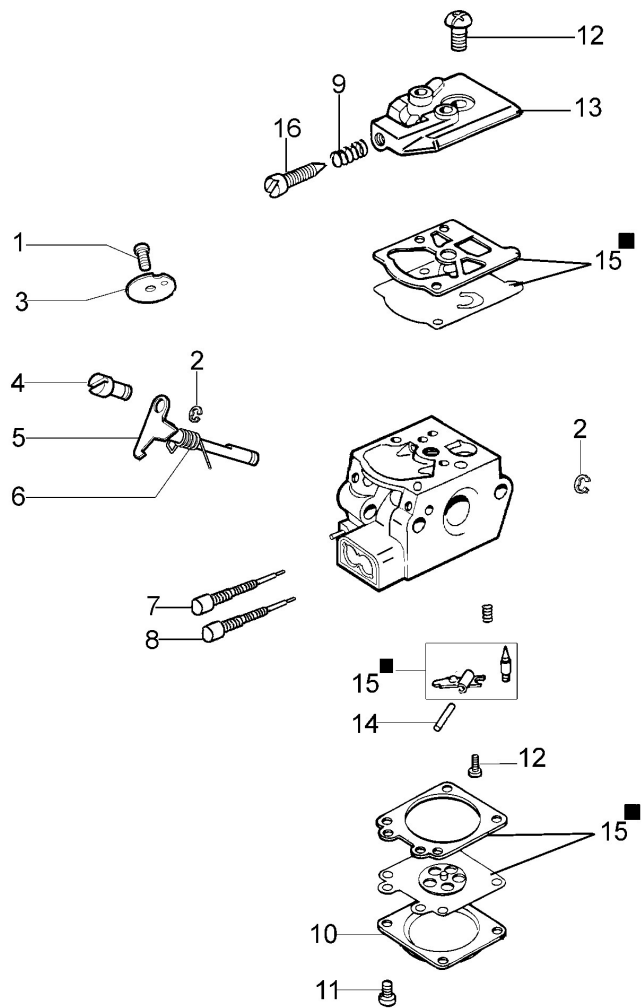

Illustration Fan assy

Ref.Nu	Qty	Part number	Description	Validity from	Validity till	Notes	Bulletin
1	4	3960091AR	Screw				
2	1	56560009AR	Left cover			Rosso; Red	
3	1	3980012R	Nut				
4	2	56510050R	Washer				
5	1	56560010R	Fan				
6	1	56560017R	Extension				
7	1	3818011AR	Washer				
8	1	56572007R	Left cover/tank			Rosso; Red	
9	1	56560078R	Washer				
10	1	3801013R	Screw				
11	2	3916005R	Washer				
12	2	3801012R	Screw				

Illustration Blower lance assy and handle

Illustration Blower lance assy and handle

Ref.Nu	Qty	Part number	Description	Validity from	Validity till	Notes	Bulletin
1	2	3960121R	Screw				
2	1	56570008R	Elbow				
3	2	56570021R	Band				
4	1	56570011R	Tube				
5	1	56570036R	Complete hose				
6	1	56550127R	Tube				
7	1	56550073R	Tube				
8	1	56552002A	Blower/vacuum tube with duckbill end section				
9	1	56570014R	Complete handle				
10	1	3914003R	Nut				
11	1	56570013R	Half grip				
12	1	56550186AR	Throttle				
13	1	56570012R	Half grip				
14	1	56020159AR	Knob				
15	1	3960091AR	Screw				
16	1	56550184R	Stop lever				
17	5	3960067AR	Screw				
18	1	56570022R	Slide control				
19	1	56570015R	Throttle cable				
20	1	56570016R	Engine stop wire				
21	1	56560058R	Stopper				
22	1	56570032R	Adjuster assy				
23	1	4100098BR	Spring				
24	1	56550185R	Button				
25	1	56570068	Labels kit				
26	1	56570051R	Tool kit				

Illustration Frame

Illustration Frame

Ref.Nu	Qty	Part number	Description	Validity from	Validity till	Notes	Bulletin
1	1	56570002R	Support				
2	1	56570020R	Handle				
3	6	3918010R	Washer				
4	8	3960091AR	Screw				
5	2	56570019R	Spring support				
6	2	3960115R	Screw				
7	2	56570018R	Spring				
8	1	56570004R	Belt				
9	3	365200150AR	Clamp				
10	1	56570003R	Frame				
11	3	3916006R	Washer				
12	3	3960099R	Screw				
13	2	50050047AR	Spring				
14	2	50170034R	Support				
15	2	56570009R	Belt				
16	1	56570007R	Guard				