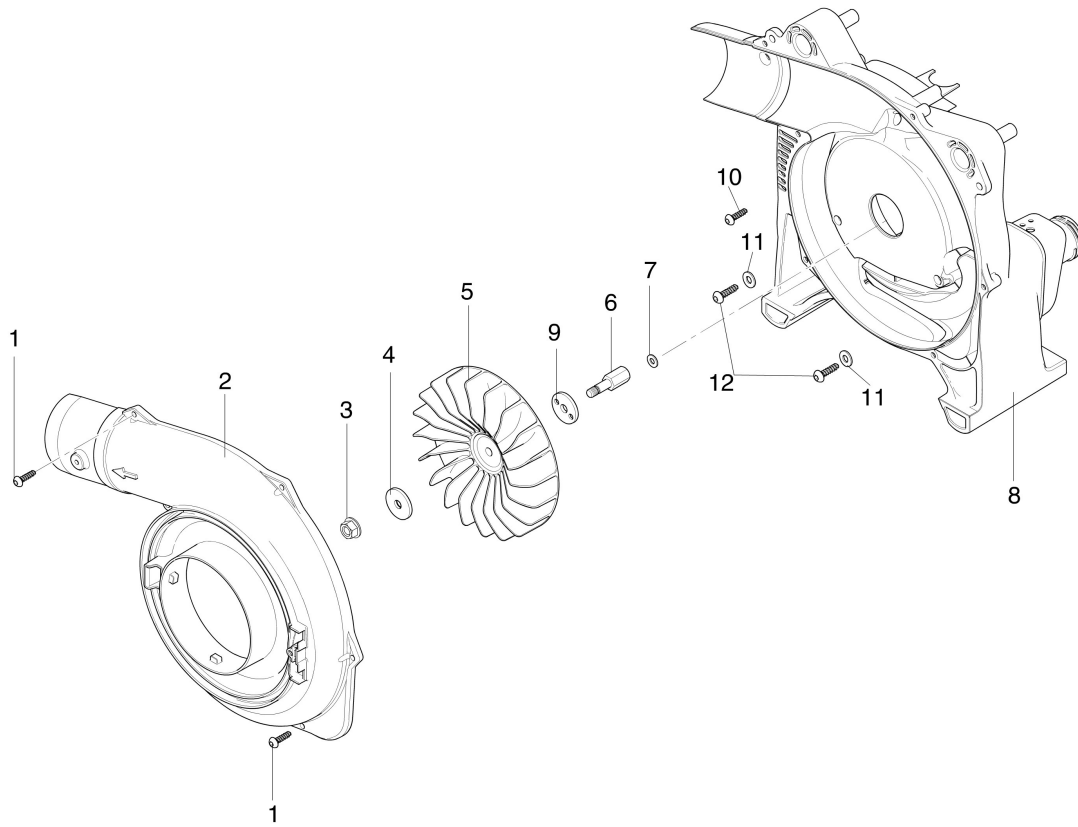

Illustration Air filter

Illustration Air filter

Ref.Nu	Qty	Part number	Description	Validity from	Validity till	Notes	Bulletin
1	2	56550115R	Gasket				
2	1	61240009DR	Insulator				
3	2	61200021AR	Gasket				
4	1	2318816BR	Carburetor WT-936A				
5	1	56560079R	Deflector				
6	1	56570059R	Gasket				
7	2	56570058R	Gasket				
8	1	56570049R	Flange				
9	1	3960121R	Screw				
10	1	56570041R	Starter lever				
11	1	56570047AR	Air filter support				
12	1	56570043R	Cover				
13	1	56570042R	Shutter				
14	2	3819006R	Washer				
15	2	3801012R	Screw				
16	1	56570040R	Air filter flock				
17	1	56570037R	Air filter cover			Rosso; Red	
18	1	61330040AR	Screw				
19	1	56570045R	Tube				
20	1	2318817R	Air purge				
21	1	3073012R	Tube				
22	1	56570046R	Breather fuel pipe				
23	1	56560052R	Fuel hose				
24	1	4098377R	Band				
25	1	094600450R	Fuel filter				
26	1	61070079AR	Tank cap				
27	1	61070006R	Gasket				
28	1	4161211R	Bush				
29	1	61070011AR	Breather valve				
30	1	320000004	Screw				
31	1	56572010	Air filter kit				

Illustration Fan assy

Ref.Nu	Qty	Part number	Description	Validity from	Validity till	Notes	Bulletin
1	4	3960091AR	Screw				
2	1	56560009AR	Left cover			Rosso; Red	
3	1	3980012R	Nut				
4	2	56510050R	Washer				
5	1	56560010R	Fan				
6	1	56560017R	Extension				
7	1	3818011AR	Washer				
8	1	56572007R	Left cover/tank			Rosso; Red	
9	1	56560078R	Washer				
10	1	3801013R	Screw				
11	2	3916005R	Washer				
12	2	3801012R	Screw				