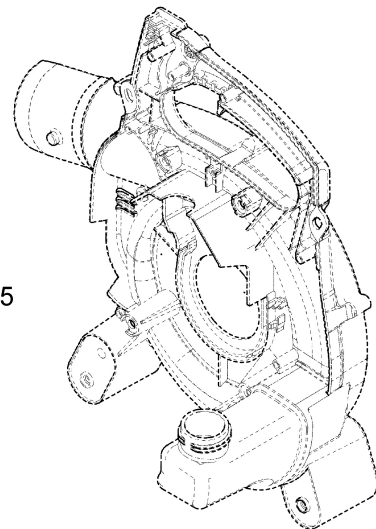

II° Serie / II° Series