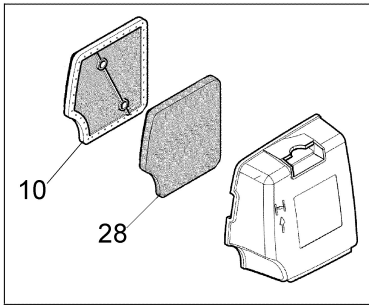

I° Serie / I° Series