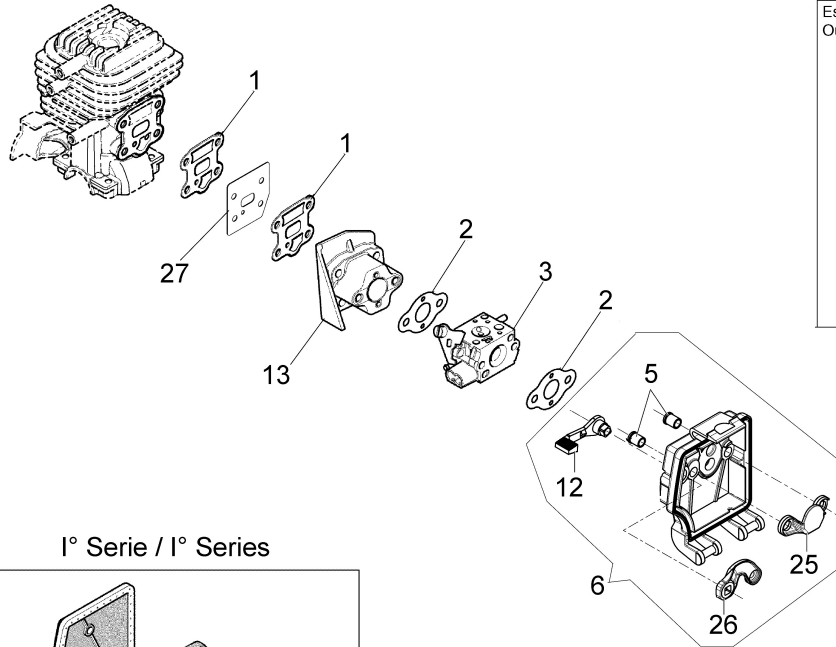

I° Serie / I° Series

Esauriti: Sostituiti dal kit pos. 6 /
Out of stock: Replaced by kit ref. 6

I° Serie / I° Series

II° Serie / II° Series