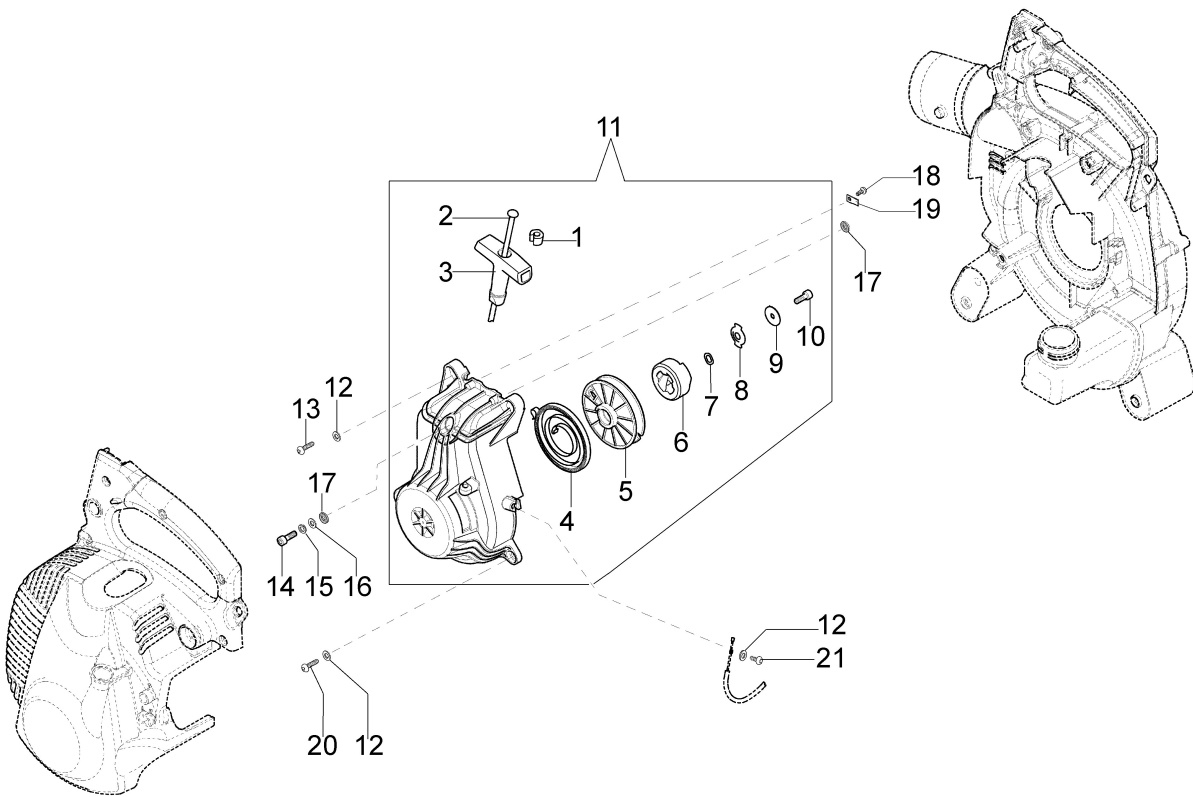

## Illustration Engine

Ref.Nu	Qty	Part number	Description	Validity from	Validity till	Notes	Bulletin
1	1	56552011A	Piston assy				BT6-075-10/10
2	2	3801068R	Screw				
3	1	56550171CR	Complete muffler				BT6-068-10/09
4	1	56550033R	Deflector				
5	1	3055101R	Spark plug				
6	4	3801051R	Screw				
7	2	3916004R	Washer				
8	2	61170014AR	Spacer				
9	2	093000167R	Ring				BT6-075-10/10
10	1	072700045R	Piston pin				BT6-075-10/10
11	2	61050046R	Piston ring				BT6-075-10/10
12	1	56552012B	Complete cylinder				BT6-075-10/10
13	1	56550126R	Starter case				
14	2	50272004R	Seal ring				
15	2	3035023R	Bearing				
16	2	074000267AR	Spacer				
17	1	072700046R	Bearing				
18	1	4098232R	Key				
19	1	56550008R	Crankshaft				
20	1	56550064R	Crankcase				
21	1	56552018B	Short block				BT6-075-10/10
22	2	012000028	Screw				BT6-068-10/09
23	1	56550193R	Deflector				BT6-068-10/09
24	1	56550159R	Gasket				BT6-068-10/09
25	1	56550143R	Flame screen				BT6-068-10/09

## Illustration Carburetor WT-904

Ref.Nu	Qty	Part number	Description	Validity from	Validity till	Notes	Bulletin
1	1	003300197	Screw				
2	1	2318777	Cover				
3	1	094600148	Spring				
4	1	074000240	Adjust. screw				
5	1	50010141	Screw				
6	1	375100078	Shutter				
7	2	095000164	Ring				
8	1	2318211	Pin				
9	1	2318737	Shaft				
10	1	072700347	Spring				
11	1	2318779	Adjust. screw MIN				
12	1	2318191	Cover				
13	1	2318671	Repair kit				
14	1	2318671	Repair kit				
15	4	035000162	Screw				
16	1	2318778	Adjust. screw				
17	1	003300201	Spindle				
18	1	003300202	Screw				