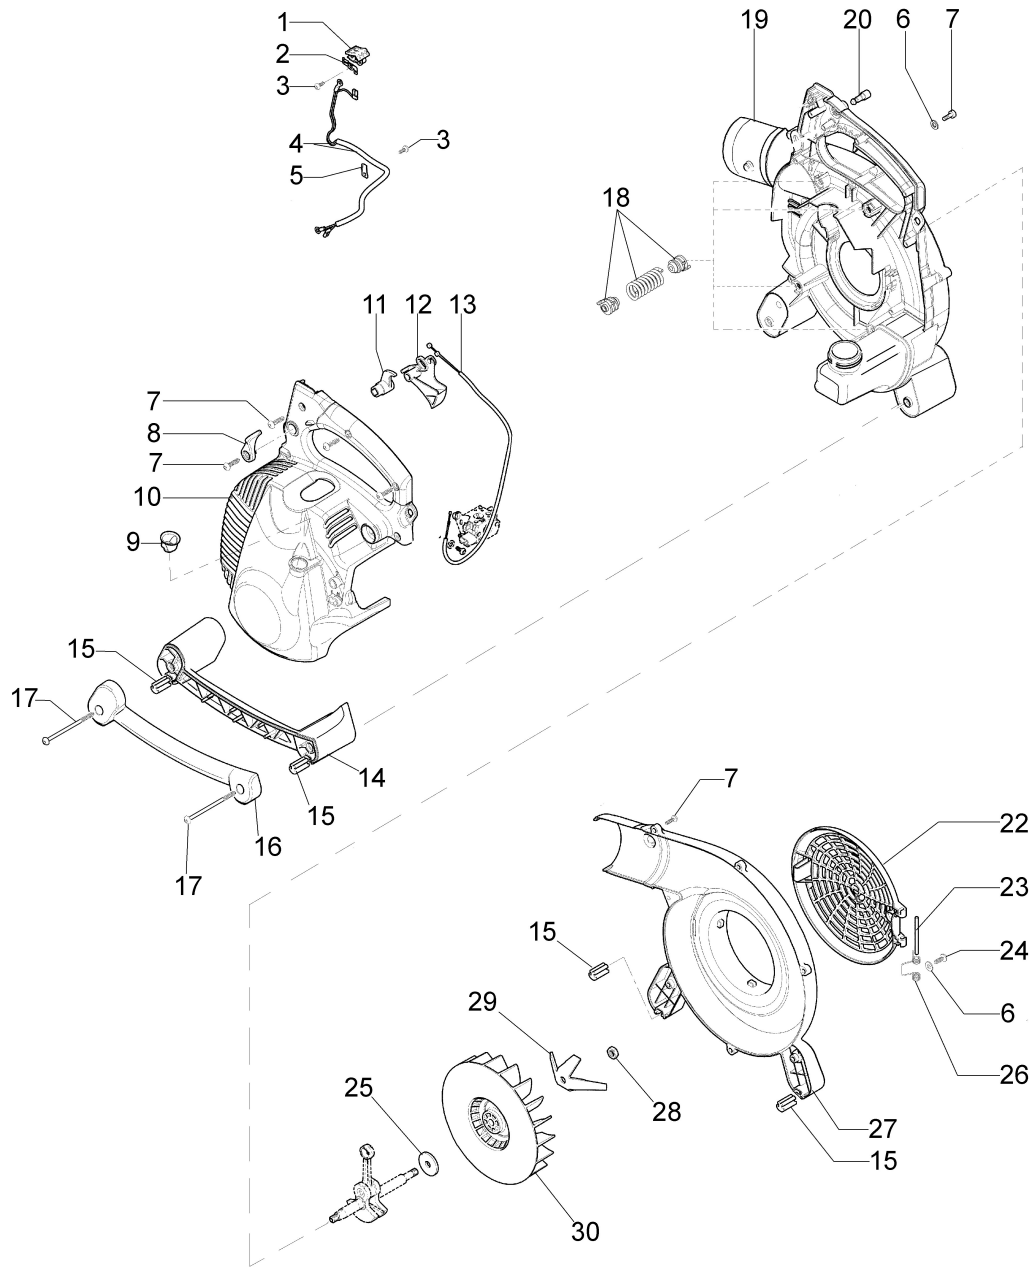

Illustration Fan assy

Illustration Fan assy

Ref.Nu	Qty	Part number	Description	Validity from	Validity till	Notes	Bulletin
1	1	56550121AR	Slide control				
2	1	56550122R	Plate				
3	1	3960121R	Screw				
4	1	56550190R	Cable				BT6-073-07/10
4	1	56550190R	Cable				BT6-073-07/10
5	3	56550102R	Plate				
6	4	3918010R	Washer				
7	20	3960091AR	Screw				
8	1	56550026R	Lever				
9	1	56550050R	Retainer washer				
10	1	56550147R	Engine cover				
11	1	56550025R	Stop lever				
12	1	56550023AR	Throttle				
13	1	56550024R	Throttle cable				
14	1	56550046AR	Handle				BT6-065-01/09
15	2	56550048R	Stand				
16	1	56550047R	Handle				
17	2	3960122R	Screw				
18	1	56550034R	Complete support				
19	1	56550003R	Left cover/tank				
20	1	56550156R	Button				
22	1	56550175R	Guard				
23	1	56550123R	Pin				
24	4	3960100R	Screw				
25	1	56510050R	Washer				
26	1	56550072R	Spring				
27	1	56550004R	Right cover				
28	1	3911009R	Nut				
29	1	56550057R	Knife				
30	1	56550006AR	Fan