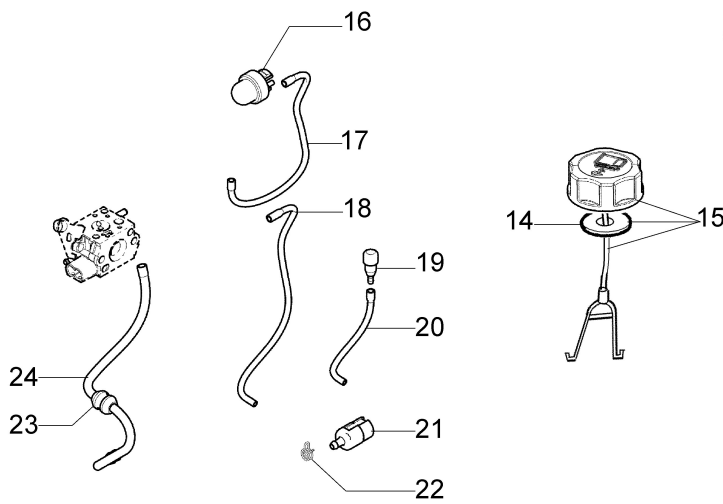

II° Serie / II° Series