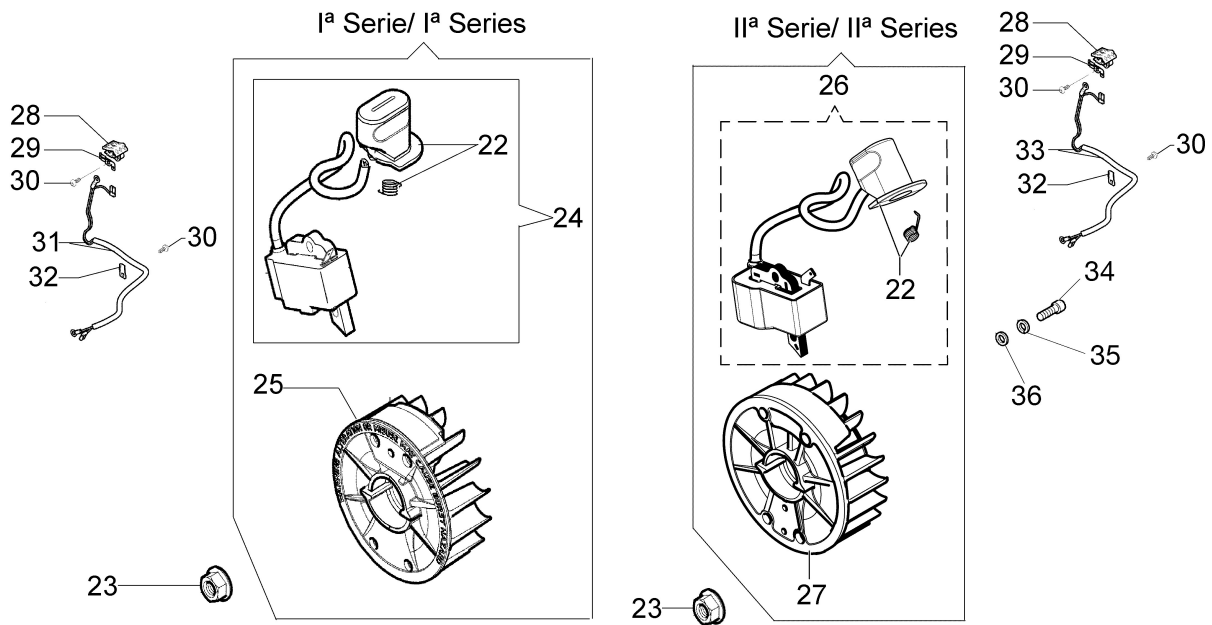

## Illustration Engine

Ref.Nu	Qty	Part number	Description	Validity from	Validity till	Notes	Bulletin
1	1	56552011A	Piston assy				BT6-075-10/10
2	2	3801068R	Screw				
3	1	56550171CR	Complete muffler				BT6-068-10/09
4	1	56550033R	Deflector				
5	1	3055101R	Spark plug				
6	4	3801051R	Screw				
7	2	3916004R	Washer				
8	2	61170014AR	Spacer				
9	2	093000167R	Ring				BT6-075-10/10
10	1	072700045R	Piston pin				BT6-075-10/10
11	2	61050046R	Piston ring				BT6-075-10/10
12	1	56552012B	Complete cylinder				BT6-075-10/10
13	1	56550126R	Starter case				
14	2	50272004R	Seal ring				
15	2	3035023R	Bearing				
16	2	074000267AR	Spacer				
17	1	072700046R	Bearing				
18	1	4098232R	Key				
19	1	56550008R	Crankshaft				
20	1	56550064R	Crankcase				
21	1	56552018B	Short block				BT6-075-10/10
22	2	012000028	Screw				BT6-068-10/09
23	1	56550193R	Deflector				BT6-068-10/09
24	1	56550159R	Gasket				BT6-068-10/09
25	1	56550143R	Flame screen				BT6-068-10/09

## Illustration Carburetor WT-904

Ref.Nu	Qty	Part number	Description	Validity from	Validity till	Notes	Bulletin
1	1	003300197	Screw				
2	1	2318777	Cover				
3	1	094600148	Spring				
4	1	074000240	Adjust. screw				
5	1	50010141	Screw				
6	1	375100078	Shutter				
7	2	095000164	Ring				
8	1	2318211	Pin				
9	1	2318737	Shaft				
10	1	072700347	Spring				
11	1	2318779	Adjust. screw MIN				
12	1	2318191	Cover				
13	1	2318671	Repair kit				
14	1	2318671	Repair kit				
15	4	035000162	Screw				
16	1	2318778	Adjust. screw				
17	1	003300201	Spindle				
18	1	003300202	Screw				