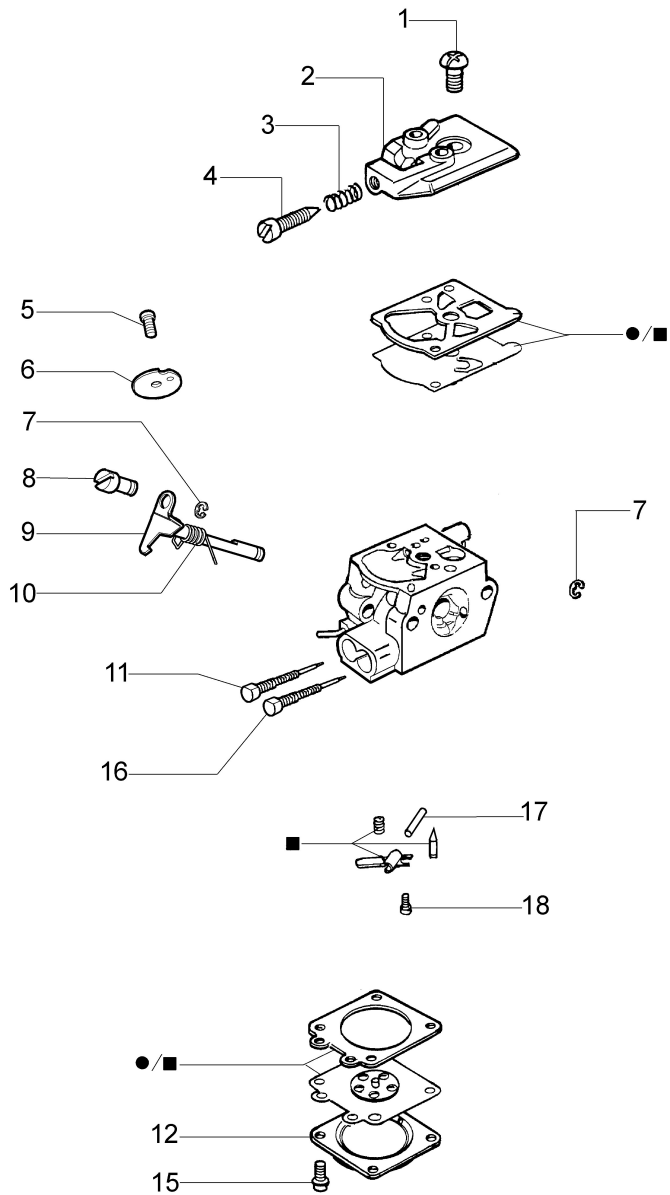

**mod. Walbro WT-904
compl. p.n. 2318776R**

■ 13 — KIT RIPARAZIONE
REPAIR KIT

● 14 — KIT MEMBRANE & GUARNIZIONI
DIAPHRAGM & GASKET SET

Illustration Carburetor WT-904

Ref.Nu	Qty	Part number	Description	Validity from	Validity till	Notes	Bulletin
1	1	003300197	Screw				
2	1	2318777	Cover				
3	1	094600148	Spring				
4	1	074000240	Adjust. screw				
5	1	50010141	Screw				
6	1	375100078	Shutter				
7	2	095000164	Ring				
8	1	2318211	Pin				
9	1	2318737	Shaft				
10	1	072700347	Spring				
11	1	2318779	Adjust. screw MIN				
12	1	2318191	Cover				
13	1	2318671	Repair kit				
14	1	2318671	Repair kit				
15	4	035000162	Screw				
16	1	2318778	Adjust. screw				
17	1	003300201	Spindle				
18	1	003300202	Screw