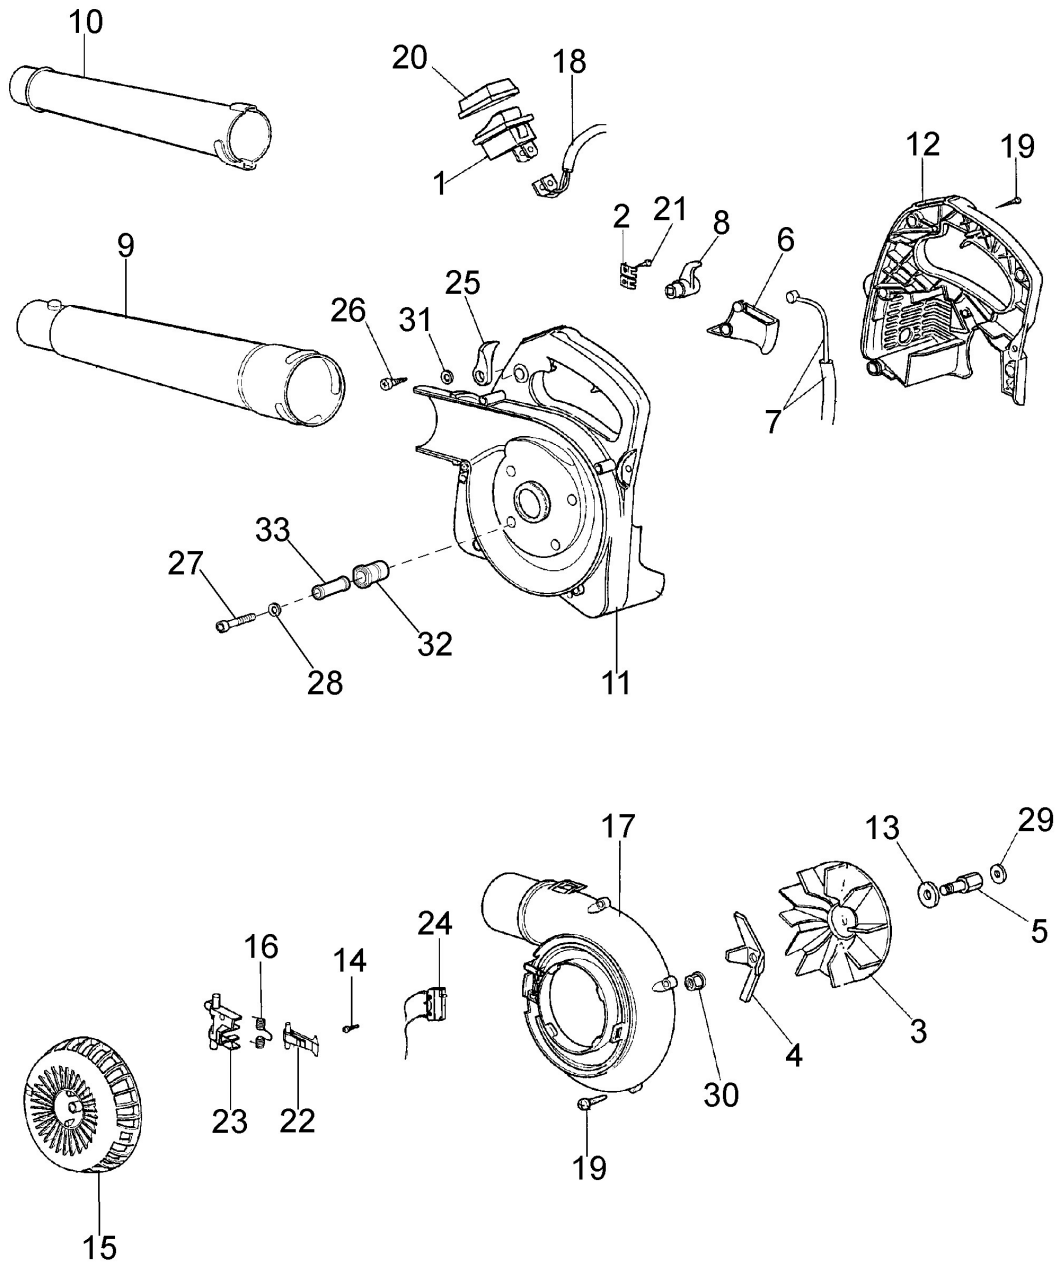

Illustration Fan assy

Illustration Fan assy

Ref.Nu	Qty	Part number	Description	Validity from	Validity till	Notes	Bulletin
1	1	2317021R	Switch				
2	2	4191069BR	Plate				
3	1	56510004	Fan				
4	1	56510005	Knife				
5	1	56510079	Pin				
6	1	56510013	Throttle				
7	1	56510014	Throttle cable				
8	1	56510015	Lever				
9	1	56510018A	Tube				
10	1	56510019A	Tube				
11	1	56510083A	Cover				
12	1	56510086	Cover				
13	1	56510050R	Washer				
14	2	3960069AR	Screw				
15	1	56510009	Cover				
16	1	56510011A	Spring				
17	1	56510034A	Half volute				
18	1	61070012R	Cable				
19	10	3960115R	Screw				
20	1	2317013R	Guard				
21	2	3960030R	Screw				
22	1	56510024	Lever				
23	1	56510063A	Cover				
24	1	56510049	Cable				
25	1	58040089	Lever				
26	1	3960067AR	Screw				
27	4	3801016R	Screw				
28	4	3918010R	Washer				
29	1	3818011AR	Washer				
30	1	3980012R	Nut				
31	1	3918003R	Washer				
32	1	56510077R	AV-mount				
33	1	56510078R	Spacer				