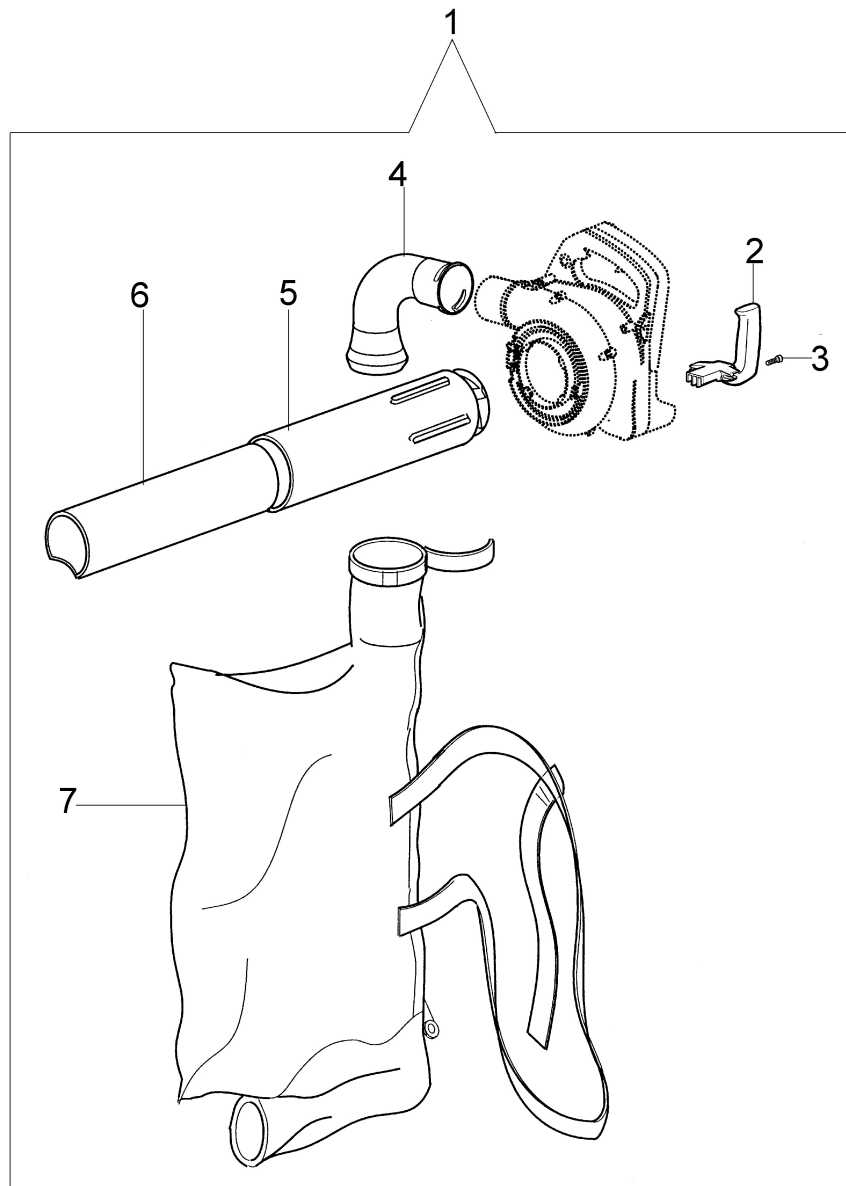

Kit aspiratore/Tritturatore
Optional vacuum / Shredder kit

Illustration Accessories

Ref.Nu	Qty	Part number	Description	Validity from	Validity till	Notes	Bulletin
1	1	56512008B	Suction kit				
2	1	56510089	Handle				
3	2	3960115R	Screw				
4	1	56510017	Elbow				
5	1	56510114	Suction tube				
6	1	56510114	Suction tube				
7	1	56510058B	Grassbag