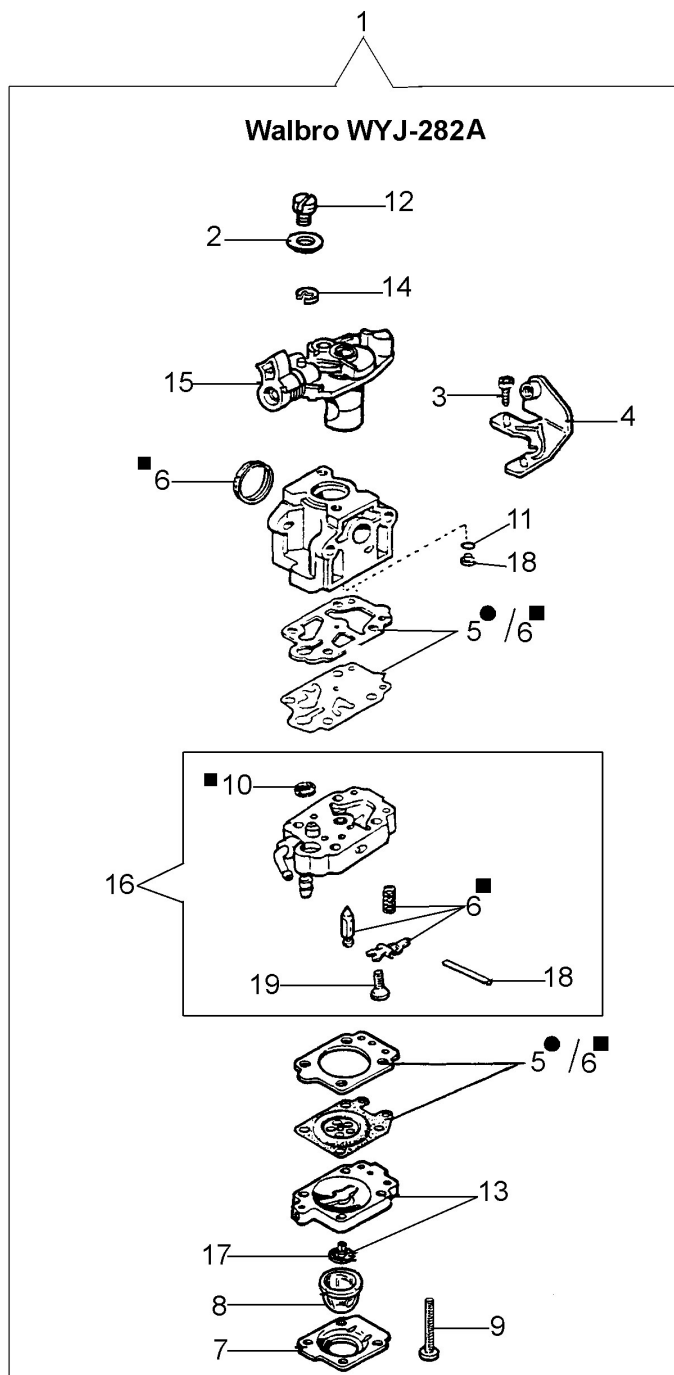

Illustration Fan assy

Illustration Fan assy

Ref.Nu	Qty	Part number	Description	Validity from	Validity till	Notes	Bulletin
1	1	2317021R	Switch				
2	2	4191069BR	Plate				
3	1	56510004	Fan				
4	1	56510005	Knife				
5	1	56510079	Pin				
6	1	56510013	Throttle				
7	1	56510014	Throttle cable				
8	1	56510015	Lever				
9	1	56510018A	Tube				
10	1	56510019A	Tube				
11	1	56510083A	Cover				
12	1	56510086	Cover				
13	1	56510050R	Washer				
14	2	3960069AR	Screw				
15	1	56510009	Cover				
16	1	56510011A	Spring				
17	1	56510034A	Half volute				
18	1	61070012R	Cable				
19	10	3960115R	Screw				
20	1	2317013R	Guard				
21	2	3960030R	Screw				
22	1	56510024	Lever				
23	1	56510063A	Cover				
24	1	56510049	Cable				
25	1	58040089	Lever				
26	1	3960067AR	Screw				
27	4	3801016R	Screw				
28	4	3918010R	Washer				
29	1	3818011AR	Washer				
30	1	3980012R	Nut				
31	1	3918003R	Washer				
32	1	56510077R	AV-mount				
33	1	56510078R	Spacer				