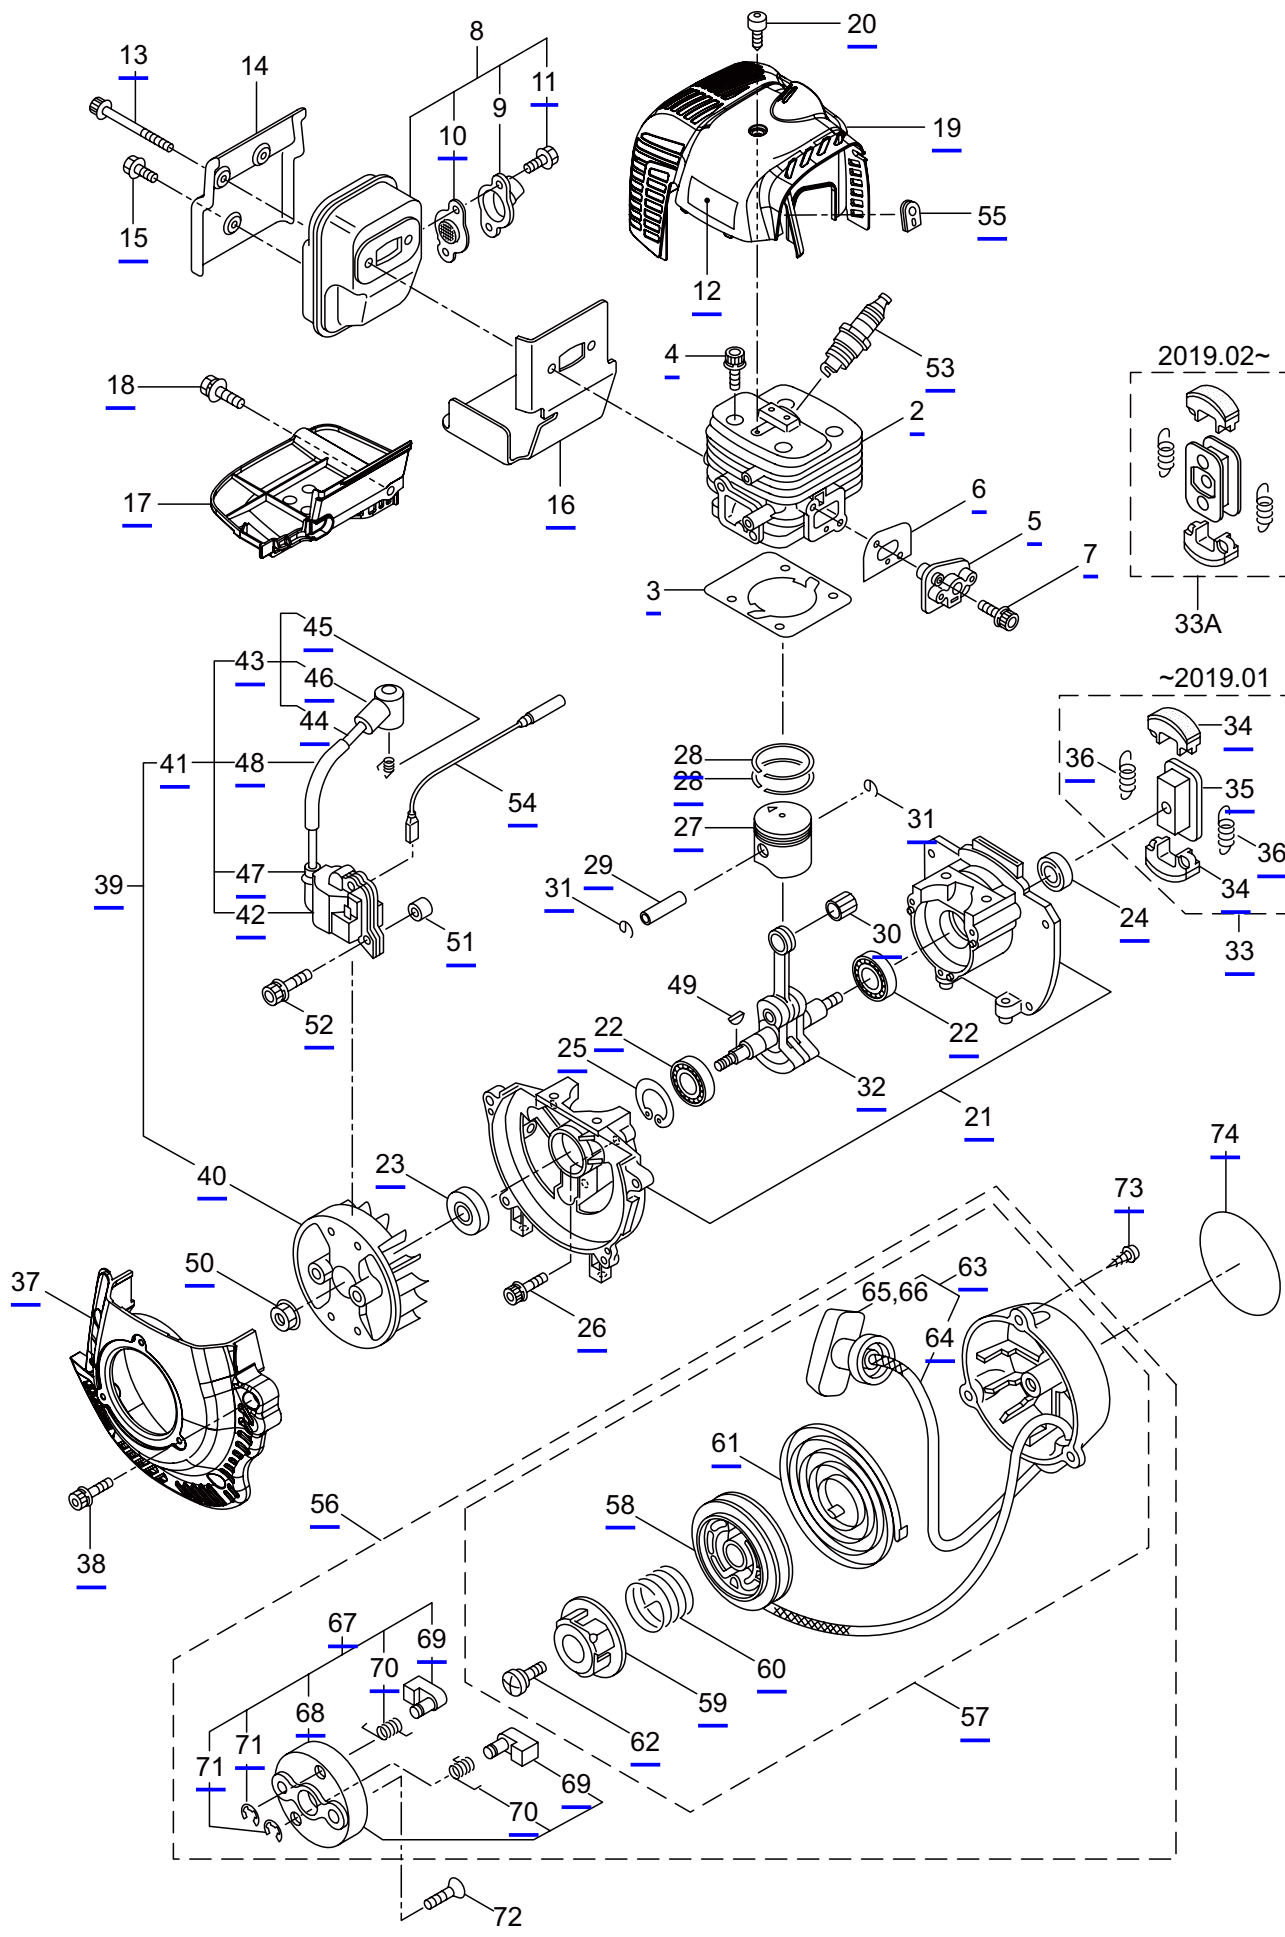

H23DFL
2. ENGINE

Ref. No.	Part No.	Part Name	Q'ty	Remarks
2-1	859895	Engine	1	CE230H/05
2-2	288499	Cylinder	1	
2-3	286074	Gasket	1	
2-4	261250	Cap Screw	4	M5x20
2-5	265802	Insulator	1	New gasket required
2-6	267049	Gasket	1	
2-7	265924	Cap Screw	2	M5x25
2-8	277023	Muffler Ass'y	1	Incl.9-11
2-9	288503	Muffler Tail	1	
2-10	288504	Spark Arrestor	1	
2-11	288542	Screw	2	M4x8
2-12	277238	Label	1	H23DFL
2-13	266402	Cap Screw	2	M5x55
2-14	275562	Muffler Guard	1	
2-15	288542	Screw	1	M4x8
2-16	275561	Gasket	1	
2-17	275560	Under Cover	1	
2-18	267191	Cap Screw	1	M5x16
2-19	276564	Top Cover Comp	1	
2-20	286399	Knob	1	M5
2-21	288537	Crankcase	1	
2-22	280488	Bearing	2	PPL 6001
2-23	261492	Oil Seal	1	ISCD12287
2-24	261386	Oil Seal	1	ISCD12227
2-25	055185	Snap Ring	1	#28
2-26	261246	Cap Screw	3	M5x25
2-27	283379	Piston	1	
2-28	282177	Piston Ring	2	
2-29	261036	Piston Pin	1	
2-30	263957	Bearing, Needle	1	KTV81112EG01 B2
2-31	261576	Clip,Piston	2	
2-32	288511	Crankshaft/Conn.Rod Ass'y	1	
2-33	280404	Clutch Ass'y	1	Incl.34-36 -2019.01
2-33A	246054	Clutch Ass'y	1	2019.02-
2-34	280568	Clutch Shoe	2	(2)required
2-35	280569	Clutch Boss	1	
2-36	280570	Spring	2	(2)required
2-37	275557	Fan Cover	1	
2-38	261250	Cap Screw	4	M5x20
2-39	288514	Magneto Ass'y	1	Incl.40-48
2-40	288515	Rotor/Fan	1	
2-41	288516	Ignition Coil Ass'y	1	Incl.42-48
2-42	289483	Coil	1	
2-43	289484	Spark Plug Wire Ass'y	1	Incl.44-46
2-44	289485	Spark Plug Wire	1