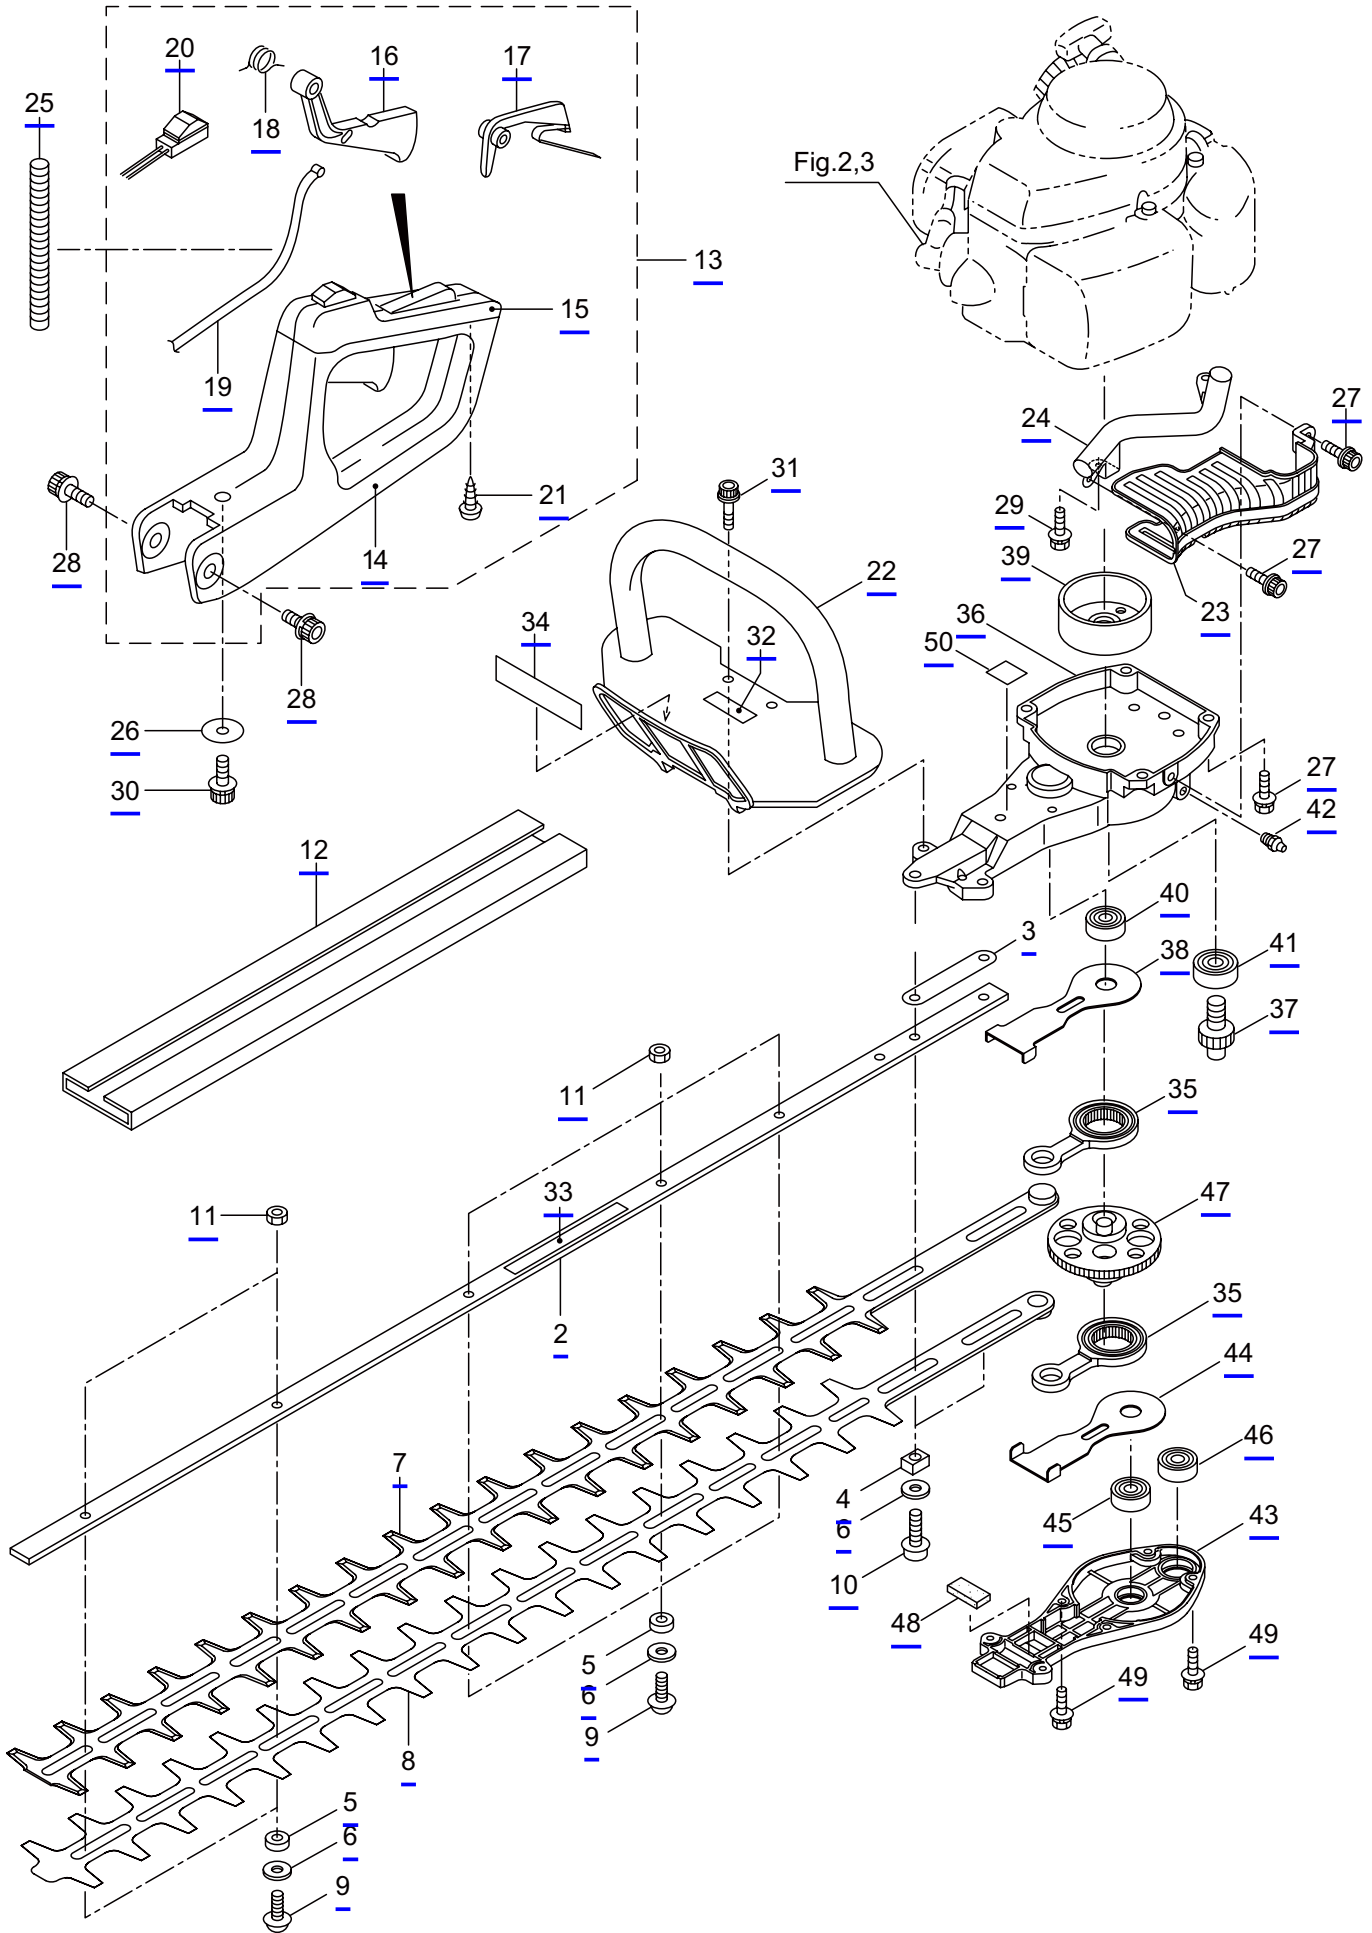

PARTS LIST

H23DFL

CONTENTS

1. MAIN BOY ~2021.05	1
1A. MAIN BODY 2021.06~	5
2. ENGINE	9
3. CARBURETOR, FUEL TANK	13
4. ACCESSORIES	17

2023. 07.

P/N 524331-1

H23DFL

1. MAIN BOY ~2021.05