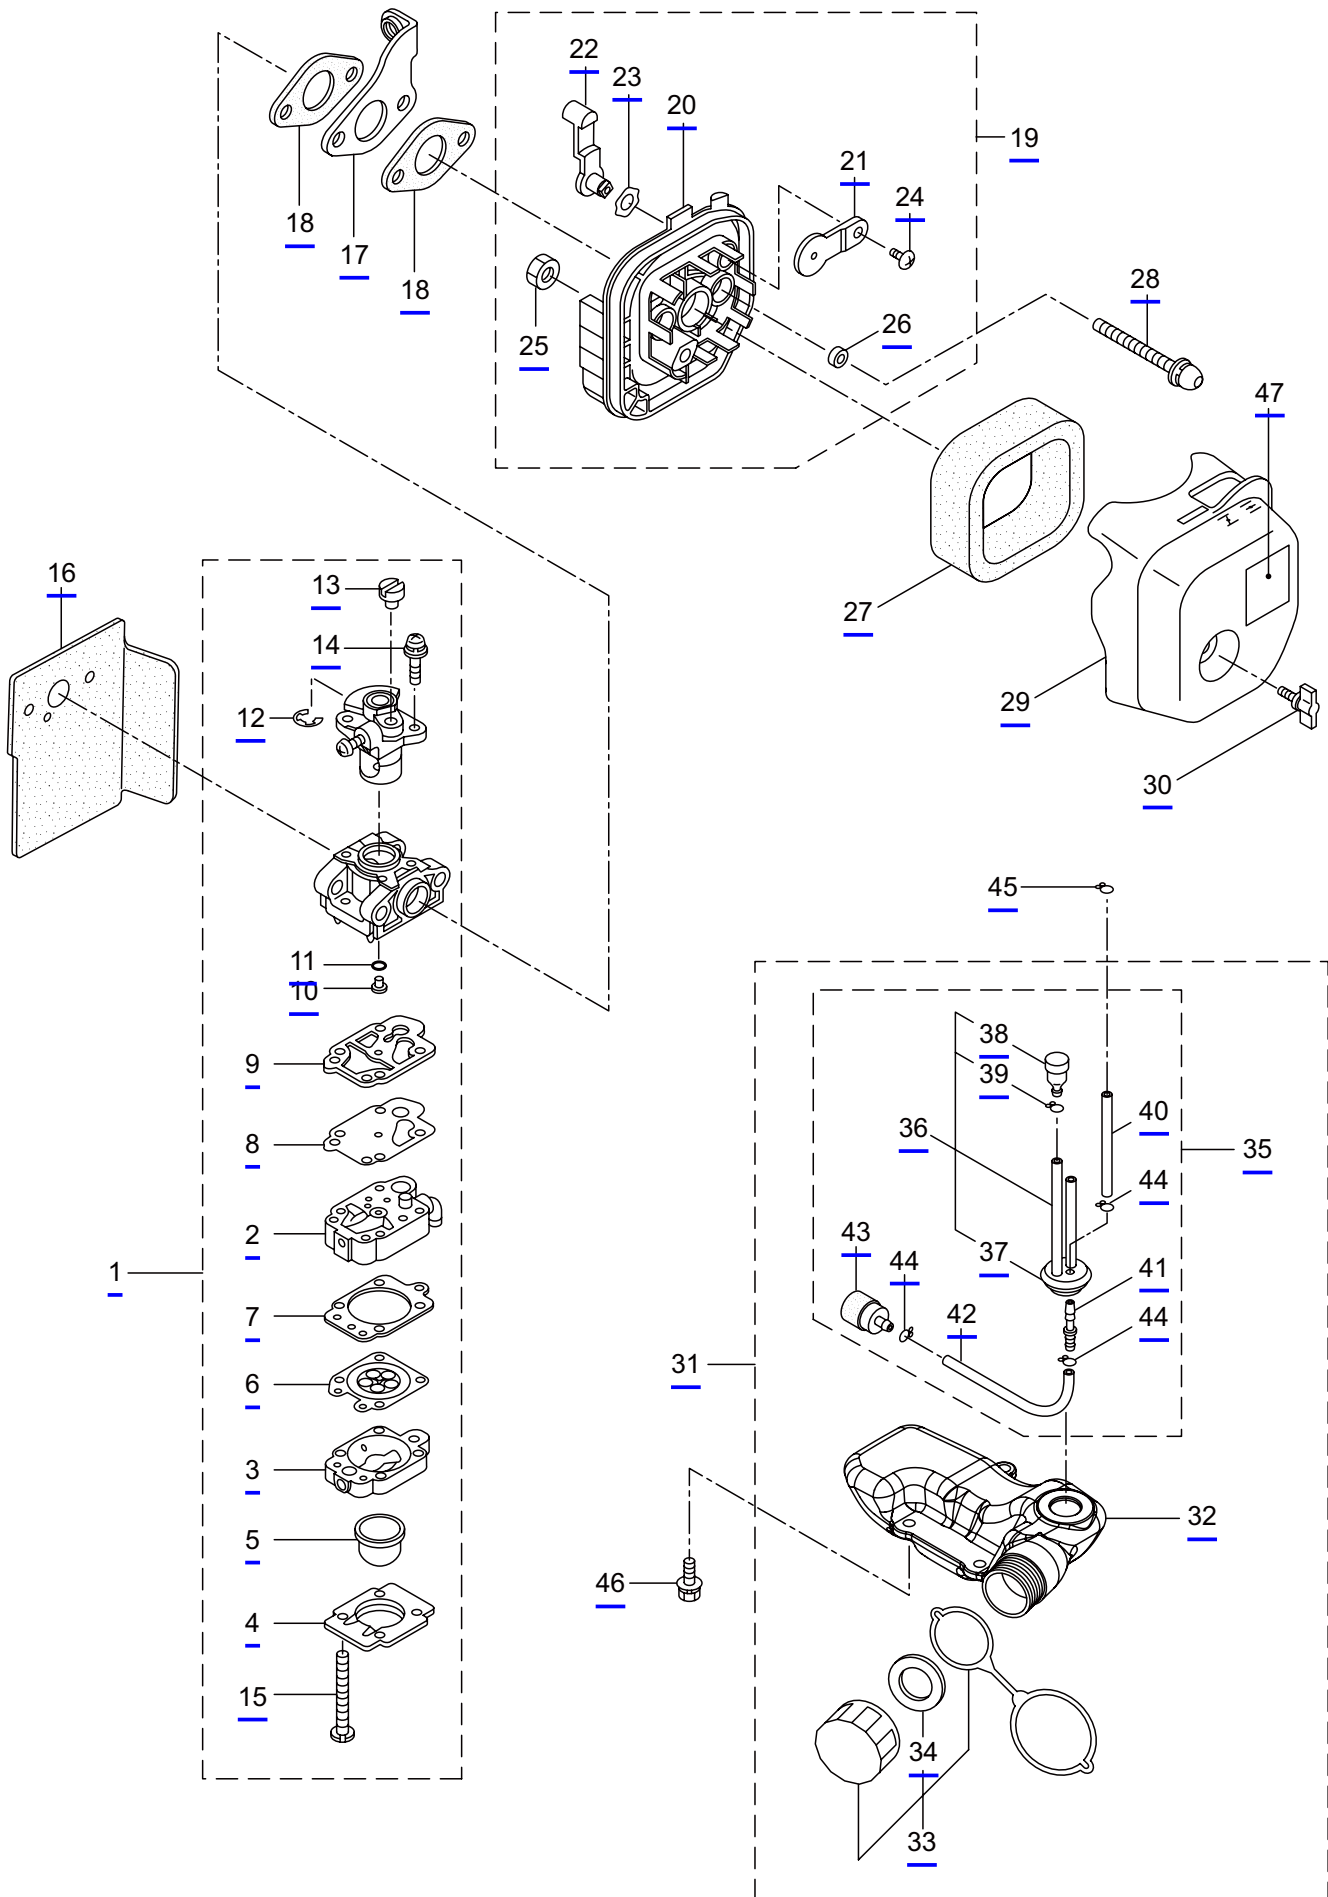

Ref. No.	Part No.	Part Name	Q'ty	Remarks	
3-1	277126	Carburetor Ass'y	1	Incl.2-15	
3-2	268499	Pump Body	1		
3-3	262991	Purge Body	1		
3-4	262992	Cover Plate	1		
3-5	261874	Primer Bulb	1		
3-6	283905	Diaphragm, Meterring	1		
3-7	262993	Gasket	1		
3-8	262994	Diaphragm,Fuel Pump	1		
3-9	282576	Gasket	1		
3-10	289396	Main Jet	1		
3-11	261871	O-Ring	1		
3-12	261876	E-Ring	1		
3-13	261658	Swivel	1		
3-14	264682	Screw	2		
3-15	262996	Screw	4		
3-16	288517	Gasket	1	Incl.20-26	
3-17	283773	Stay	1		
3-18	283771	Gasket	2		
3-19	289048	Case Ass'y	1		
3-20	269050	Case Body	1		
3-21	289019	Valve	1	6.4x11x0.15	
3-22	284803	Lever	1		
3-23	284816	Washer	1		
3-24	269032	Screw	1		
3-25	126993	Nut	1		M5
3-26	269051	Sleeve	2	M5x55	
3-27	277320	Element	1		
3-28	262720	Cap Screw	2		
3-29	283772	Cleaner Cover	1		
3-30	281438	Knob	1		
3-31	277028	Fuel Tank Ass'y	1	Incl.32-44	
3-32	275618	Fuel Tank	1	Incl.34	
3-33	289046	Tank Cap Ass'y	1		
3-34	287058	Gasket	1	Incl.36-44	
3-35	289279	Fuel Pipe Pick-up Ass'y	1		
3-36	289280	Fuel Pipe Ass'y	1	Incl.37-39	
3-37	268065	Grommet	1	3x5x53L	
3-38	289451	Breather	1		
3-39	261117	Clip	1		
3-40	289028	Pipe A	1		
3-41	288921	Joint	1	3x5x125L	
3-42	289029	Pipe	1		
3-43	264653	Filter Ass'y	1		
3-44	261117	Clip	3		
3-45	261117	Clip	1		

H23DFL

3. CARBURETOR, FUEL TANK