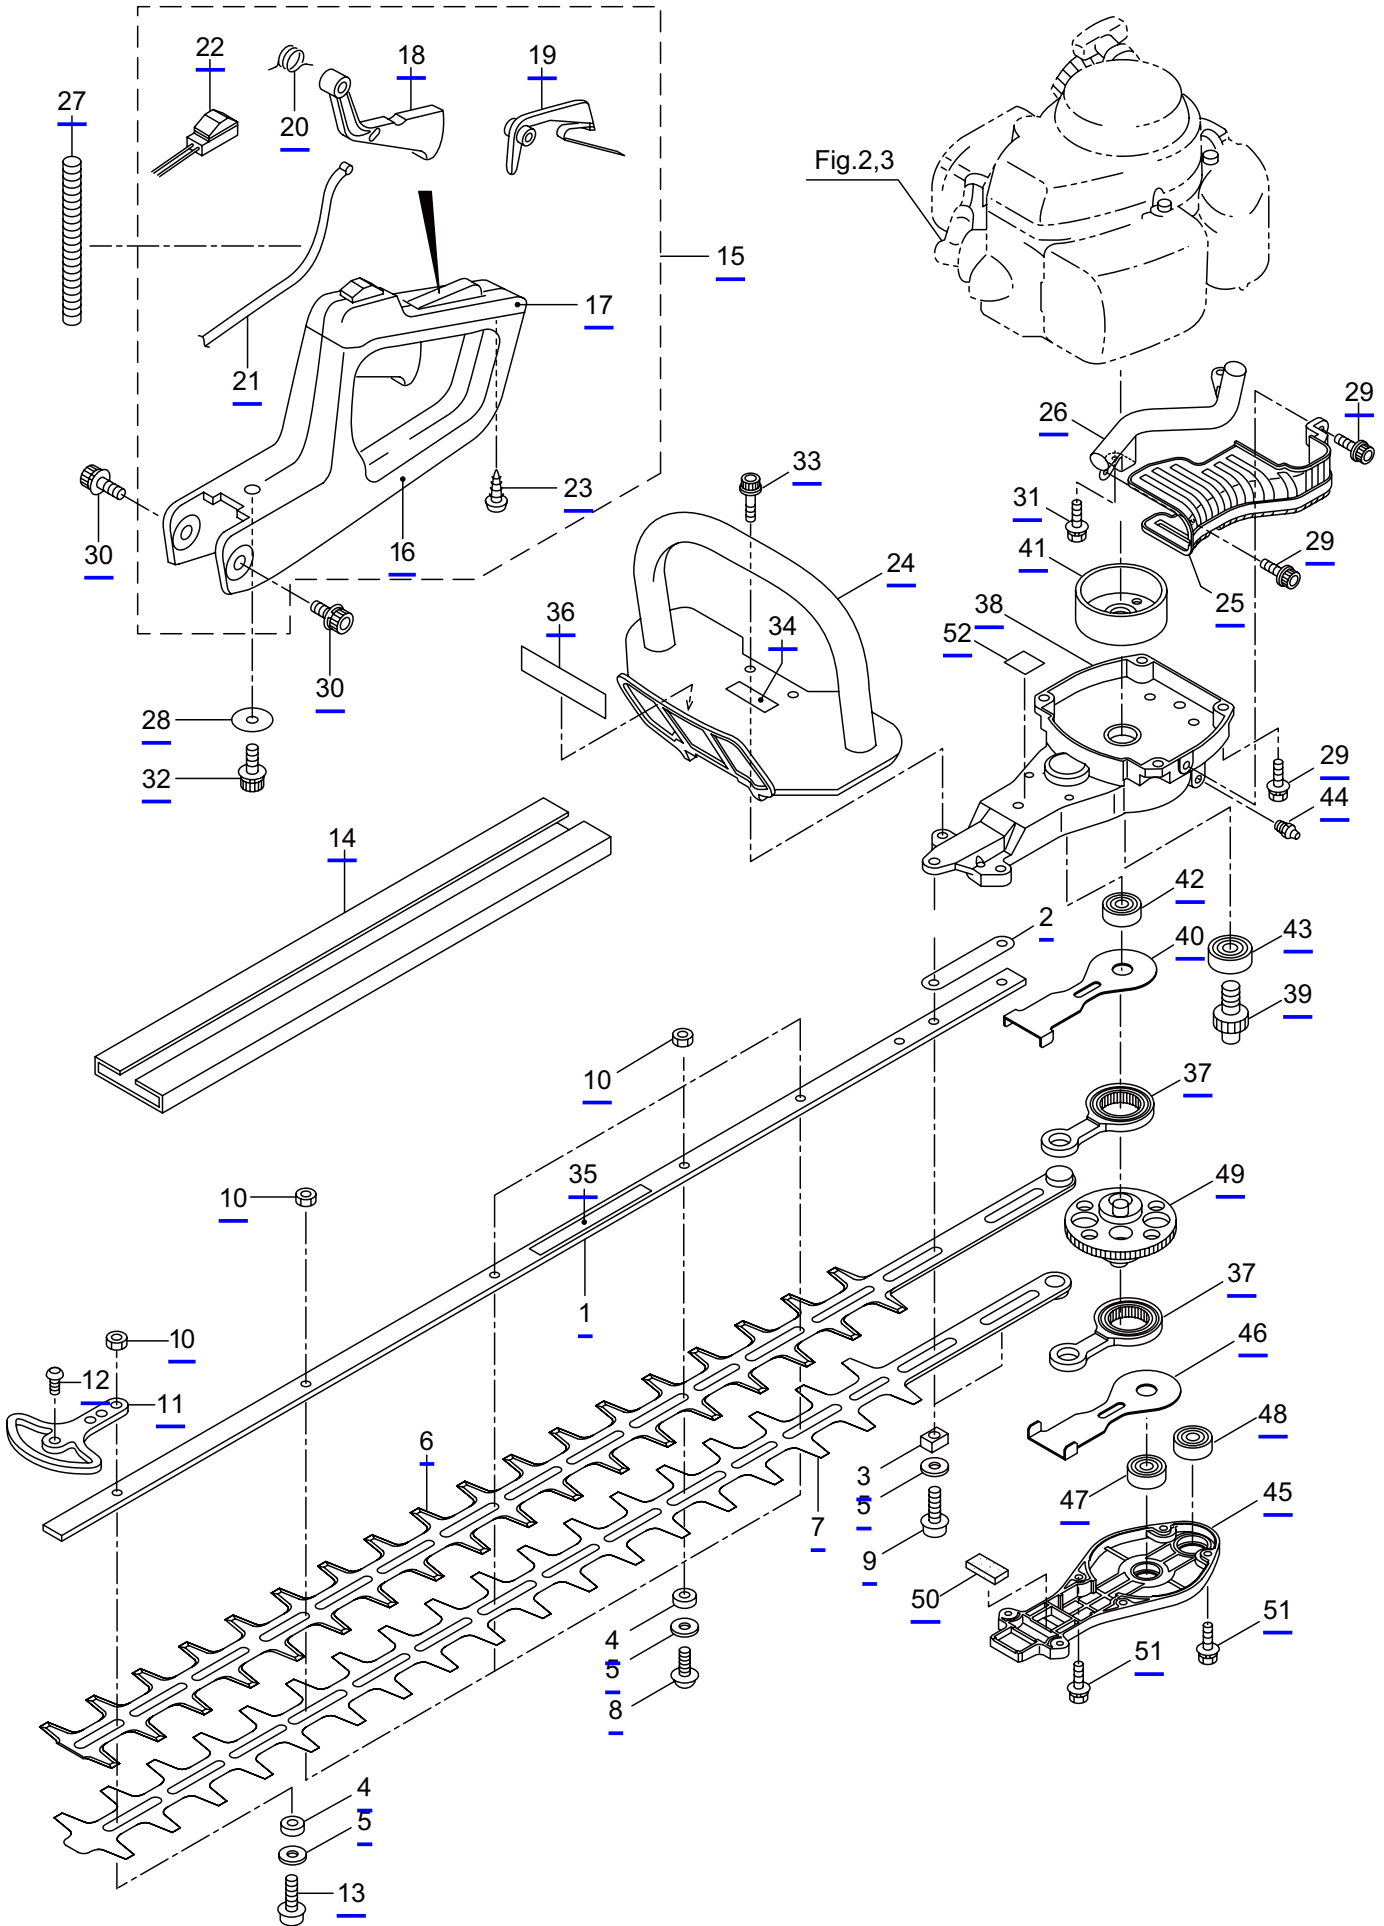

H23DFL

1. MAIN BOY ~2021.05

H23DFL

1A. MAIN BODY 2021.06~

Ref. No.	Part No.	Part Name	Q'ty	Remarks
1A-1	277419	Guide Plate	1	
1A-2	271888	Spacer Plate	1	
1A-3	271889	Spacer	2	
1A-4	277421	Spacer	5	
1A-5	271890	Washer	7	
1A-6	271956	Upper Blade	1	
1A-7	271957	Lower Blade	1	
1A-8	271896	Screw	4	
1A-9	271897	Screw	2	
1A-10	271899	Nut	5	
1A-11	278720	Chip Guard	1	
1A-12	278721	Screw	1	
1A-13	248407	Screw	1	
1A-14	271958	Cover of Blade	1	
1A-15	277397	Rear Handle Ass'y	1	Incl.16-23
1A-16	277405	Rear Handle	1	
1A-17	277406	Upper Cover	1	
1A-18	277407	Throttle Lever	1	
1A-19	277408	Stop Lever	1	
1A-20	277409	Spring	1	
1A-21	277410	Cable Comp	1	
1A-22	277411	Switch	1	
1A-23	277412	Screw	1	
1A-24	271905	Front Handle	1	
1A-25	271906	Tail Pipe Cover	1	
1A-26	271907	Tail Pipe Comp	1	
1A-27	271221	Tube	1	
1A-28	270843	Washer	1	25x6xt1.6
1A-29	271908	Screw	6	
1A-30	271909	Screw	2	
1A-31	271910	Screw	1	
1A-32	271911	Screw	1	
1A-33	271912	Screw	2	
1A-34	223925	Label	1	Grease up
1A-35	591450	Label	1	
1A-36	591449	Label	1	
1A-37	271914	Rod Ass'y	2	
1A-38	271918	Upper Case	1	
1A-39	271919	Pinion	1	
1A-40	271920	Plate	1	
1A-41	270021	Drum	1	
1A-42	271921	Bearing	1	
1A-43	580767	Bearing	1	#6001 2RS
1A-44	991937	Grease Nipple	1	M6
1A-45	271923	Lower Case	1	