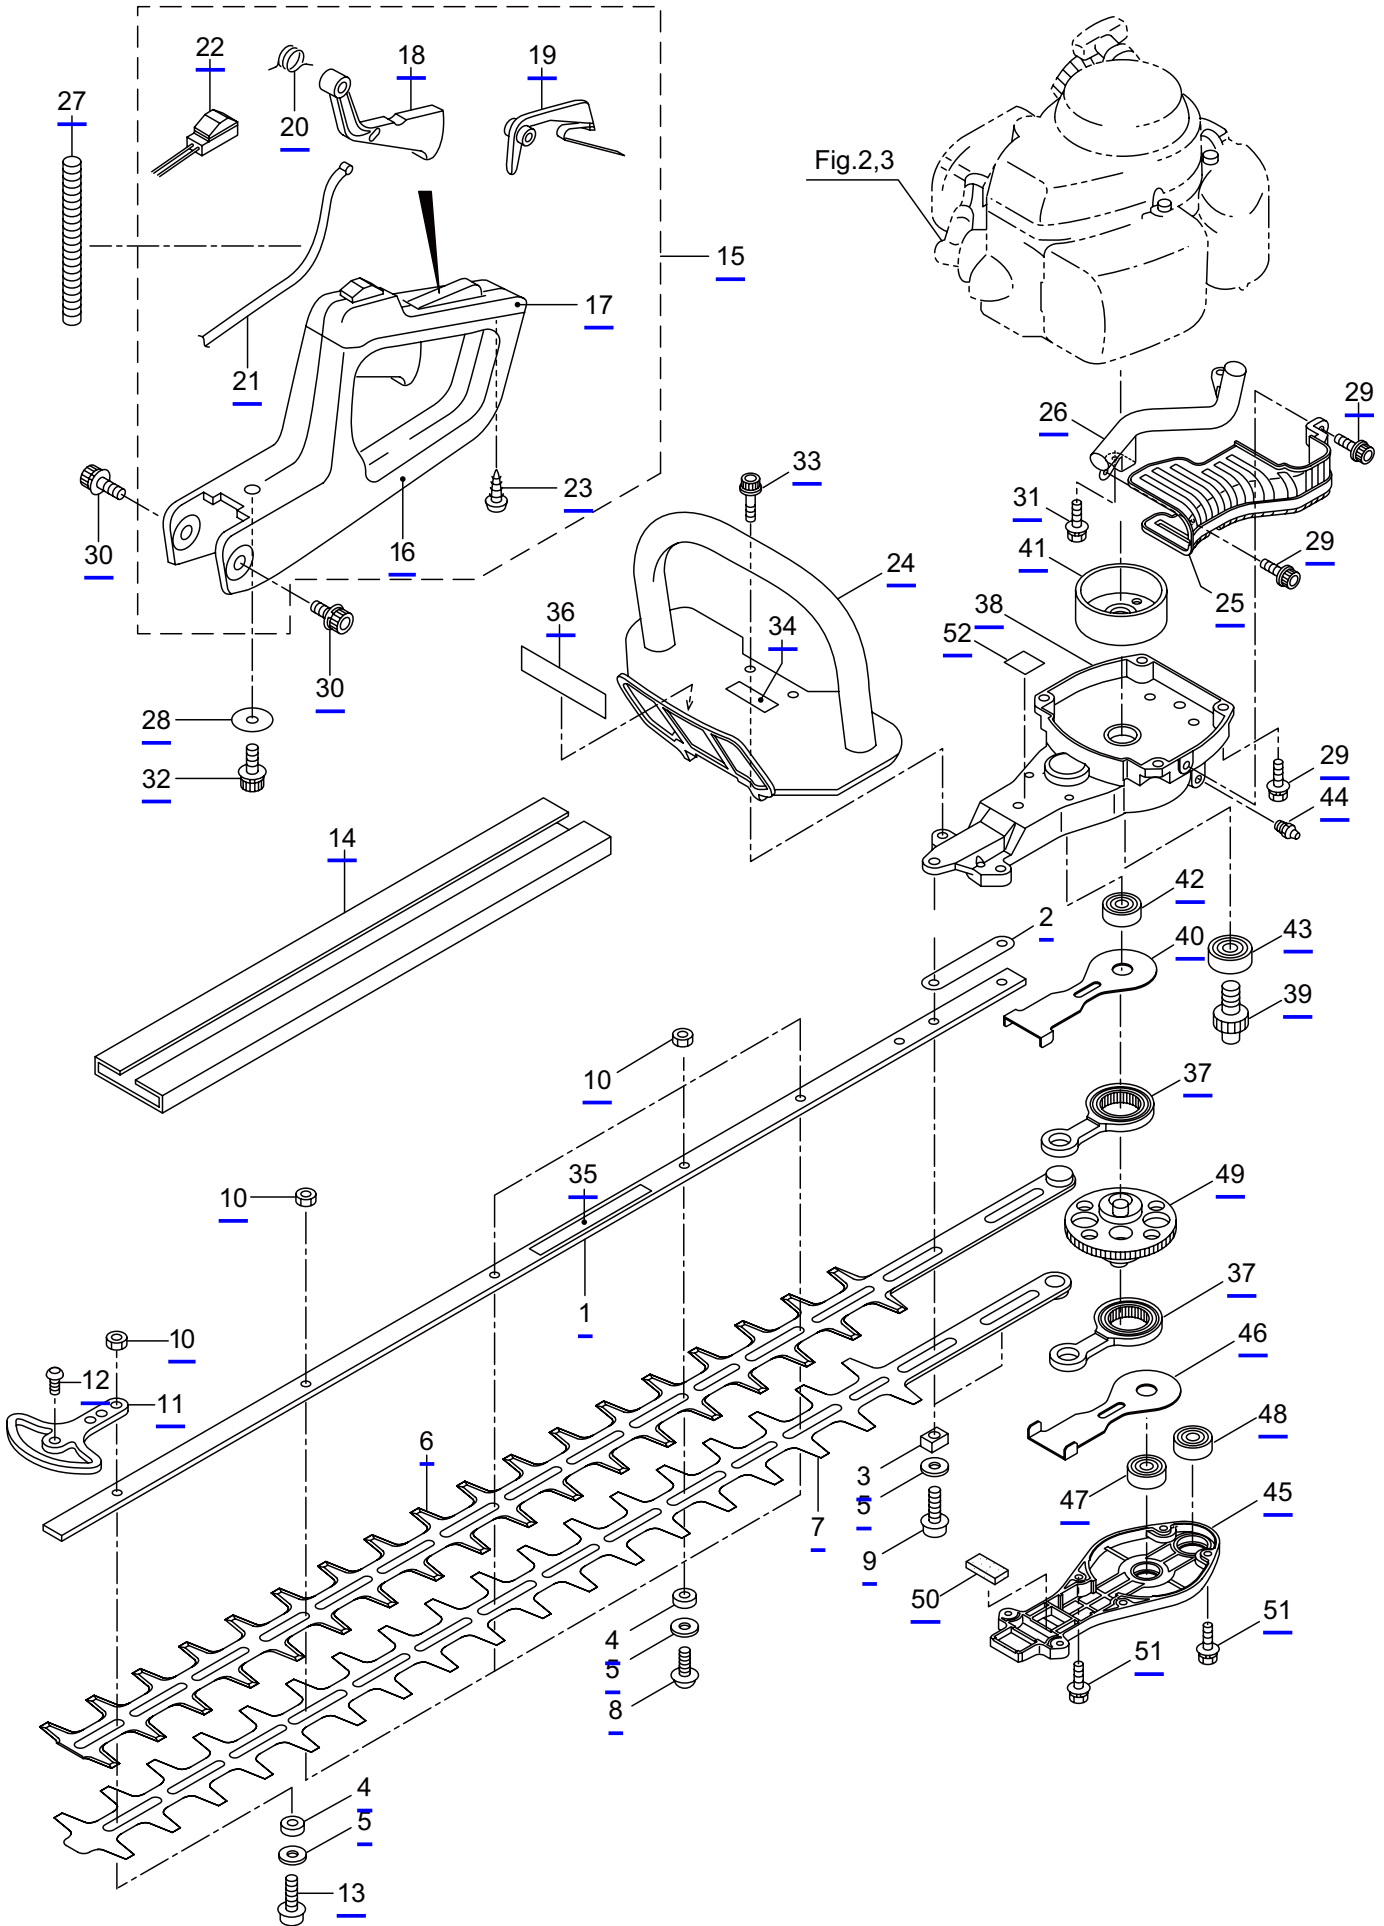

H23DFL

1. MAIN BOY ~2021.05

H23DFL

1A. MAIN BODY 2021.06~

Ref. No.	Part No.	Part Name	Q'ty	Remarks
1A-1	277419	Guide Plate	1	
1A-2	271888	Spacer Plate	1	
1A-3	271889	Spacer	2	
1A-4	277421	Spacer	5	
1A-5	271890	Washer	7	
1A-6	271956	Upper Blade	1	
1A-7	271957	Lower Blade	1	
1A-8	271896	Screw	4	
1A-9	271897	Screw	2	
1A-10	271899	Nut	5	
1A-11	278720	Chip Guard	1	
1A-12	278721	Screw	1	
1A-13	248407	Screw	1	
1A-14	271958	Cover of Blade	1	
1A-15	277397	Rear Handle Ass'y	1	Incl.16-23
1A-16	277405	Rear Handle	1	
1A-17	277406	Upper Cover	1	
1A-18	277407	Throttle Lever	1	
1A-19	277408	Stop Lever	1	
1A-20	277409	Spring	1	
1A-21	277410	Cable Comp	1	
1A-22	277411	Switch	1	
1A-23	277412	Screw	1	
1A-24	271905	Front Handle	1	
1A-25	271906	Tail Pipe Cover	1	
1A-26	271907	Tail Pipe Comp	1	
1A-27	271221	Tube	1	
1A-28	270843	Washer	1	25x6xt1.6
1A-29	271908	Screw	6	
1A-30	271909	Screw	2	
1A-31	271910	Screw	1	
1A-32	271911	Screw	1	
1A-33	271912	Screw	2	
1A-34	223925	Label	1	Grease up
1A-35	591450	Label	1	
1A-36	591449	Label	1	
1A-37	271914	Rod Ass'y	2	
1A-38	271918	Upper Case	1	
1A-39	271919	Pinion	1	
1A-40	271920	Plate	1	
1A-41	270021	Drum	1	
1A-42	271921	Bearing	1	
1A-43	580767	Bearing	1	#6001 2RS
1A-44	991937	Grease Nipple	1	M6
1A-45	271923	Lower Case	1	

H23DFL

1A. MAIN BODY 2021.06~

Ref. No.	Part No.	Part Name	Q'ty	Remarks
1A-46	271924	Plate	1	
1A-47	270423	Bearing	1	
1A-48	271925	Bearing	1	
1A-49	271926	Crank Comp	1	
1A-50	271927	Felt	1	
1A-51	271910	Screw	3	
1A-52	266960	Label	1	