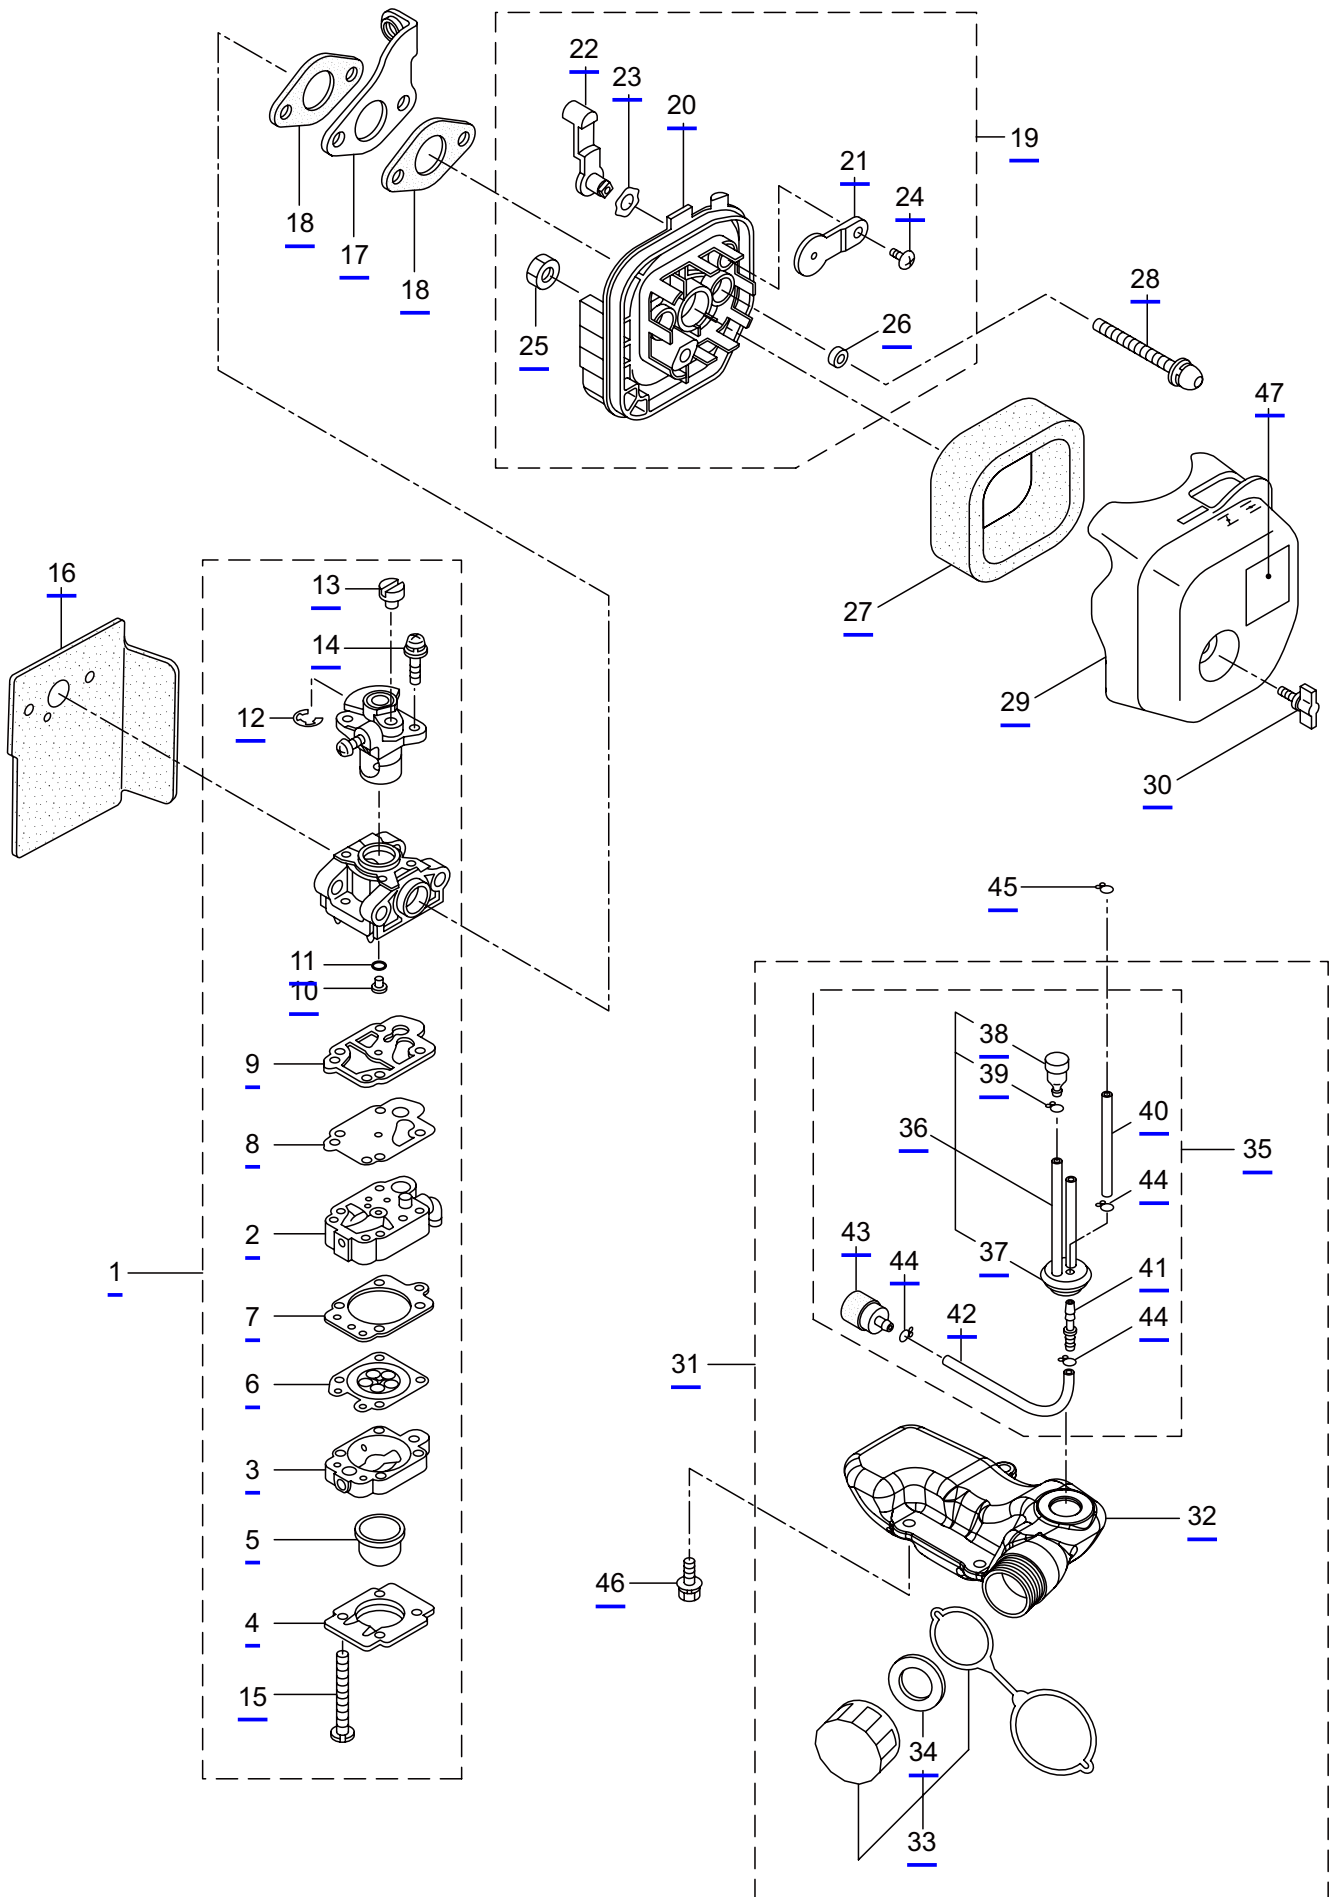

H23DFL

3. CARBURETOR, FUEL TANK

Ref. No.	Part No.	Part Name	Q'ty	Remarks	
3-1	277126	Carburetor Ass'y	1	Incl.2-15	
3-2	268499	Pump Body	1		
3-3	262991	Purge Body	1		
3-4	262992	Cover Plate	1		
3-5	261874	Primer Bulb	1		
3-6	283905	Diaphragm, Meterring	1		
3-7	262993	Gasket	1		
3-8	262994	Diaphragm,Fuel Pump	1		
3-9	282576	Gasket	1		
3-10	289396	Main Jet	1		
3-11	261871	O-Ring	1		
3-12	261876	E-Ring	1		
3-13	261658	Swivel	1		
3-14	264682	Screw	2		
3-15	262996	Screw	4		
3-16	288517	Gasket	1	Incl.20-26	
3-17	283773	Stay	1		
3-18	283771	Gasket	2		
3-19	289048	Case Ass'y	1		
3-20	269050	Case Body	1		
3-21	289019	Valve	1	6.4x11x0.15	
3-22	284803	Lever	1		
3-23	284816	Washer	1		
3-24	269032	Screw	1		
3-25	126993	Nut	1		M5
3-26	269051	Sleeve	2	M5x55	
3-27	277320	Element	1		
3-28	262720	Cap Screw	2		
3-29	283772	Cleaner Cover	1		
3-30	281438	Knob	1		
3-31	277028	Fuel Tank Ass'y	1	Incl.32-44	
3-32	275618	Fuel Tank	1	Incl.34	
3-33	289046	Tank Cap Ass'y	1		
3-34	287058	Gasket	1	Incl.36-44	
3-35	289279	Fuel Pipe Pick-up Ass'y	1		
3-36	289280	Fuel Pipe Ass'y	1	Incl.37-39	
3-37	268065	Grommet	1	3x5x53L	
3-38	289451	Breather	1		
3-39	261117	Clip	1		
3-40	289028	Pipe A	1		
3-41	288921	Joint	1	3x5x125L	
3-42	289029	Pipe	1		
3-43	264653	Filter Ass'y	1		
3-44	261117	Clip	3		
3-45	261117	Clip	1