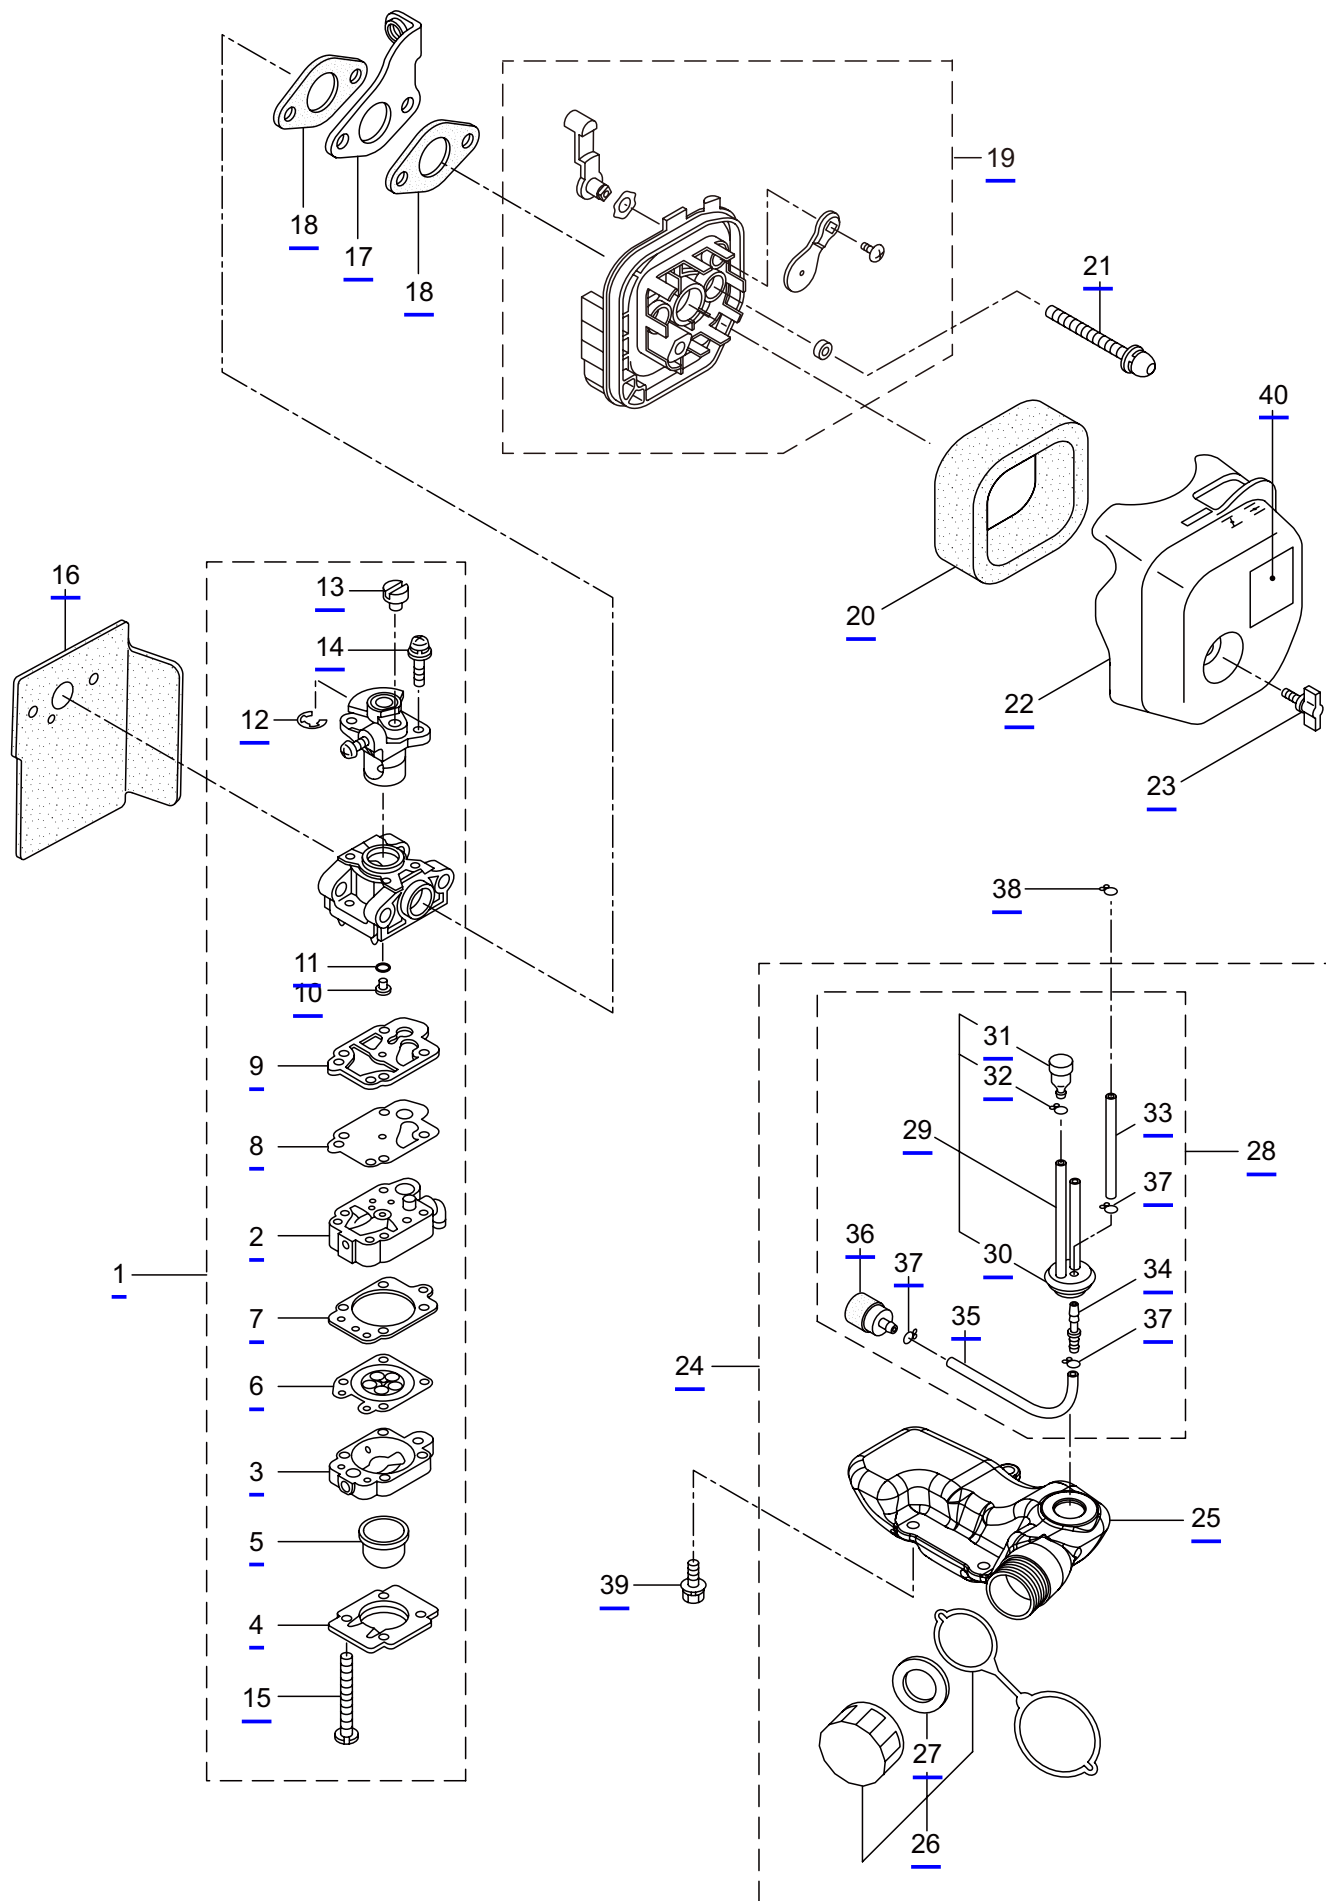

H23DFLR

4. CARBURETOR, FUEL TANK

Ref. No.	Part No.	Part Name	Q'ty	Remarks	
4-1	277126	Carburetor Ass'y	1	Incl.2-15	
4-2	268499	Pump Body	1		
4-3	247116	Purge Body	1		
4-4	262992	Cover Plate	1		
4-5	261874	Primer Bulb	1		
4-6	283905	Diaphragm, Meterring	1		
4-7	262993	Gasket	1		
4-8	262994	Diaphragm,Fuel Pump	1		
4-9	282576	Gasket	1		
4-10	289396	Main Jet	1		
4-11	261871	O-Ring	1		
4-12	261876	E-Ring	1		
4-13	261658	Swivel	1		
4-14	264682	Screw	2		
4-15	262996	Screw	4		
4-16	288517	Gasket	1		
4-17	283773	Stay	1		
4-18	283771	Gasket	2		
4-19	248152	Case Ass'y	1		
4-20	277320	Element	1		
4-21	262720	Cap Screw	2	M5x55	
4-22	283772	Cleaner Cover	1	Incl.25-37	
4-23	281438	Knob	1		
4-24	277028	Fuel Tank Ass'y	1		
4-25	275618	Fuel Tank	1		
4-26	289046	Tank Cap Ass'y	1		Incl.27
4-27	287058	Gasket	1	Incl.29-37 Incl.30-32	
4-28	289279	Fuel Pipe Pick-up Ass'y	1		
4-29	289280	Fuel Pipe Ass'y	1		
4-30	268065	Grommet	1		
4-31	289451	Breather	1		3x5x53L 3x5x125L
4-32	261117	Clip	1		
4-33	289028	Pipe A	1		
4-34	288921	Joint	1		
4-35	289029	Pipe	1		
4-36	277887	Filter Ass'y	1	M5x18	
4-37	261117	Clip	3		
4-38	261117	Clip	1		
4-39	269690	Cap Screw	4		
4-40	285188	Label	1