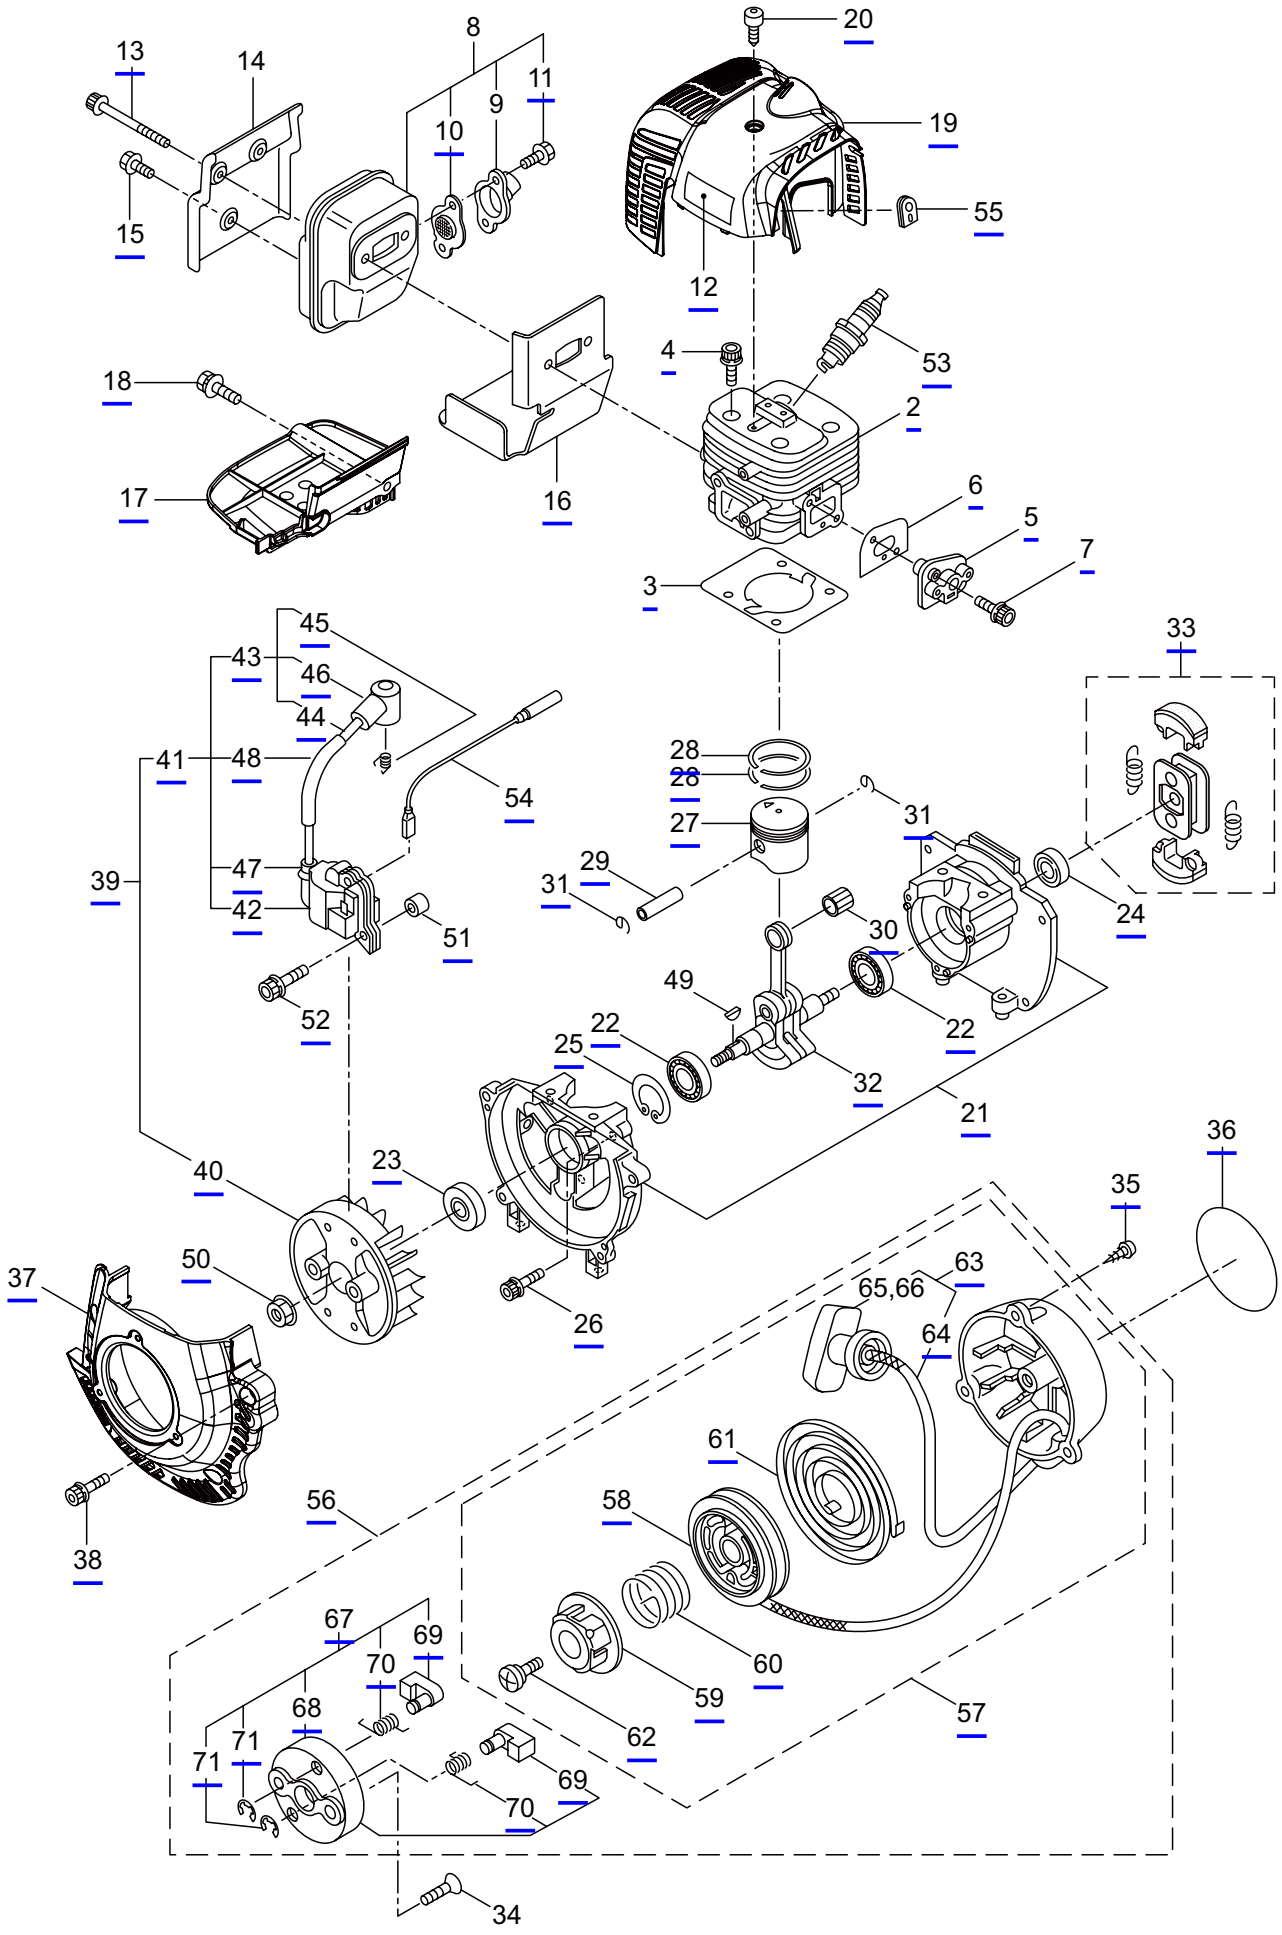

H23DFLR
3. ENGINE

Ref. No.	Part No.	Part Name	Q'ty	Remarks
3-1	859965	Engine	1	CE230H/07
3-2	288499	Cylinder	1	
3-3	286074	Gasket	1	
3-4	261250	Cap Screw	4	M5x20
3-5	265802	Insulator	1	New gasket required
3-6	267049	Gasket	1	
3-7	265924	Cap Screw	2	M5x25
3-8	277023	Muffler Ass'y	1	Incl.9-11
3-9	288503	Muffler Tail	1	
3-10	288504	Spark Arrestor	1	
3-11	288542	Screw	2	M4x8
3-12	277251	Label	1	H23DFLR
3-13	266402	Cap Screw	2	M5x55
3-14	275562	Muffler Guard	1	
3-15	288542	Screw	1	M4x8
3-16	275561	Gasket	1	
3-17	275560	Under Cover	1	
3-18	267191	Cap Screw	1	M5x16
3-19	276564	Top Cover Comp	1	
3-20	286399	Knob	1	M5
3-21	288537	Crankcase	1	
3-22	280488	Bearing	2	PPL 6001
3-23	261492	Oil Seal	1	ISCD12287
3-24	261386	Oil Seal	1	ISCD12227
3-25	055185	Snap Ring	1	#28
3-26	261246	Cap Screw	3	M5x25
3-27	283379	Piston	1	
3-28	282177	Piston Ring	2	
3-29	261036	Piston Pin	1	
3-30	263957	Bearing, Needle	1	KTV81112EG01 B2
3-31	261576	Clip,Piston	2	
3-32	288511	Crankshaft/Conn.Rod Ass'y	1	
3-33	246054	Clutch Ass'y	1	2019.02-
3-34	264535	Screw	2	M6x20
3-35	280144	Tapping Screw	3	
3-36	277250	Label	1	H23DFLR
3-37	275557	Fan Cover	1	
3-38	261250	Cap Screw	4	M5x20
3-39	288514	Magneto Ass'y	1	Incl.40-48
3-40	288515	Rotor/Fan	1	
3-41	288516	Ignition Coil Ass'y	1	Incl.42-48
3-42	289483	Coil	1	
3-43	289484	Spark Plug Wire Ass'y	1	Incl.44-46
3-44	289485	Spark Plug Wire	1	
3-45	272805	Connector	1