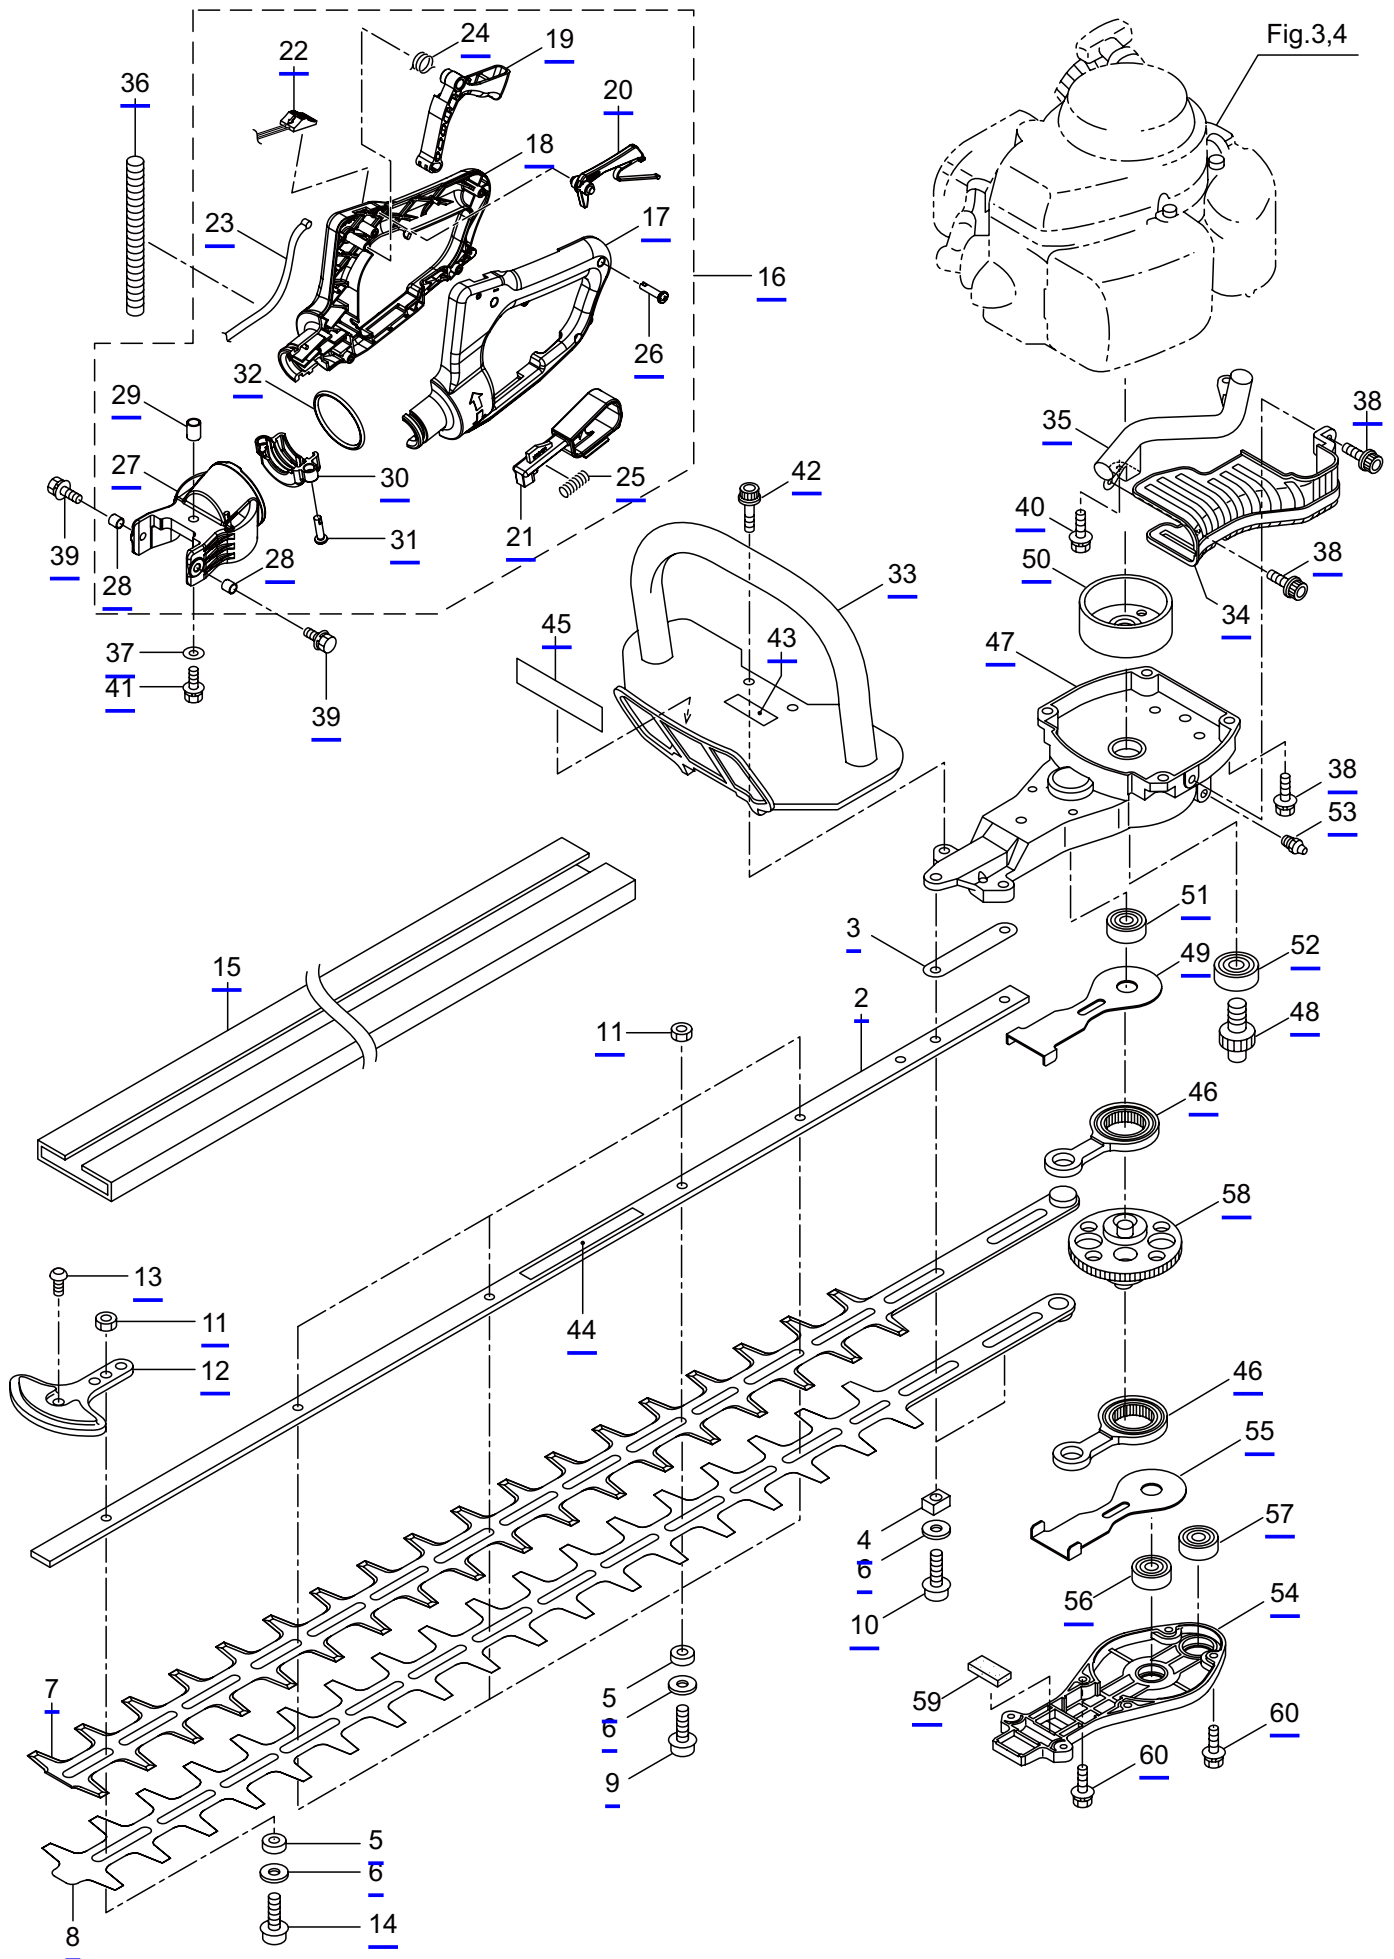

H23DFLR

2A. MAIN BODY 2021.06~

Ref. No.	Part No.	Part Name	Q'ty	Remarks
2A-2	277419	Guide Plate	1	
2A-3	271888	Spacer Plate	1	
2A-4	271889	Spacer	2	
2A-5	277421	Spacer	5	
2A-6	271890	Washer	7	
2A-7	271956	Upper Blade	1	
2A-8	271957	Lower Blade	1	
2A-9	271896	Screw	4	M5x18
2A-10	271897	Screw	2	M5x22
2A-11	271899	Nut	5	
2A-12	278720	Chip Guard	1	
2A-13	278721	Screw	1	
2A-14	248407	Screw	1	
2A-15	271958	Cover of Blade	1	
2A-16	248412	Rear Handle Ass'y	1	Incl.17-32
2A-17	248417	Rear Handle (L)	1	
2A-18	248418	Rear Handle (R)	1	
2A-19	248419	Throttle Lever	1	
2A-20	277408	Stop Lever	1	
2A-21	248420	Lock Lever	1	
2A-22	248422	Switch	1	
2A-23	248421	Cable Comp	1	
2A-24	271288	Spring	1	
2A-25	270400	Spring	1	
2A-26	271276	Screw	4	M4x16
2A-27	249093	Handle Stay	1	
2A-28	271277	Spacer	2	
2A-29	270424	Spacer	1	
2A-30	248415	Handle Stay (B)	1	
2A-31	271276	Screw	2	M4x16
2A-32	248416	O-Ring	1	
2A-33	271905	Front Handle	1	
2A-34	271906	Tail Pipe Cover	1	
2A-35	271907	Tail Pipe Comp	1	
2A-36	271221	Tube	1	
2A-37	270843	Washer	1	25x6.5xt1.6
2A-38	271908	Screw	6	M5x16
2A-39	271909	Screw	2	M5x20
2A-40	271910	Screw	1	M5x16
2A-41	271911	Screw	1	M6x20
2A-42	271912	Screw	2	M5x55
2A-43	223925	Label	1	
2A-44	591450	Label	1	
2A-45	591449	Label	1	
2A-46	271914	Rod Ass'y	2	

H23DFLR

2A. MAIN BODY 2021.06~

Ref. No.	Part No.	Part Name	Q'ty	Remarks
2A-47	271918	Upper Case	1	
2A-48	271919	Pinion	1	
2A-49	271920	Plate	1	
2A-50	270021	Clutch Drum	1	
2A-51	271921	Bearing	1	608ZZ
2A-52	580767	Bearing	1	
2A-53	991937	Grease Nipple	1	
2A-54	271923	Lower Case	1	
2A-55	271924	Plate	1	
2A-56	270423	Bearing	1	
2A-57	271925	Bearing	1	6000ZZ
2A-58	271926	Crank Comp	1	
2A-59	271927	Felt	1	
2A-60	271910	Screw	3	M5x16