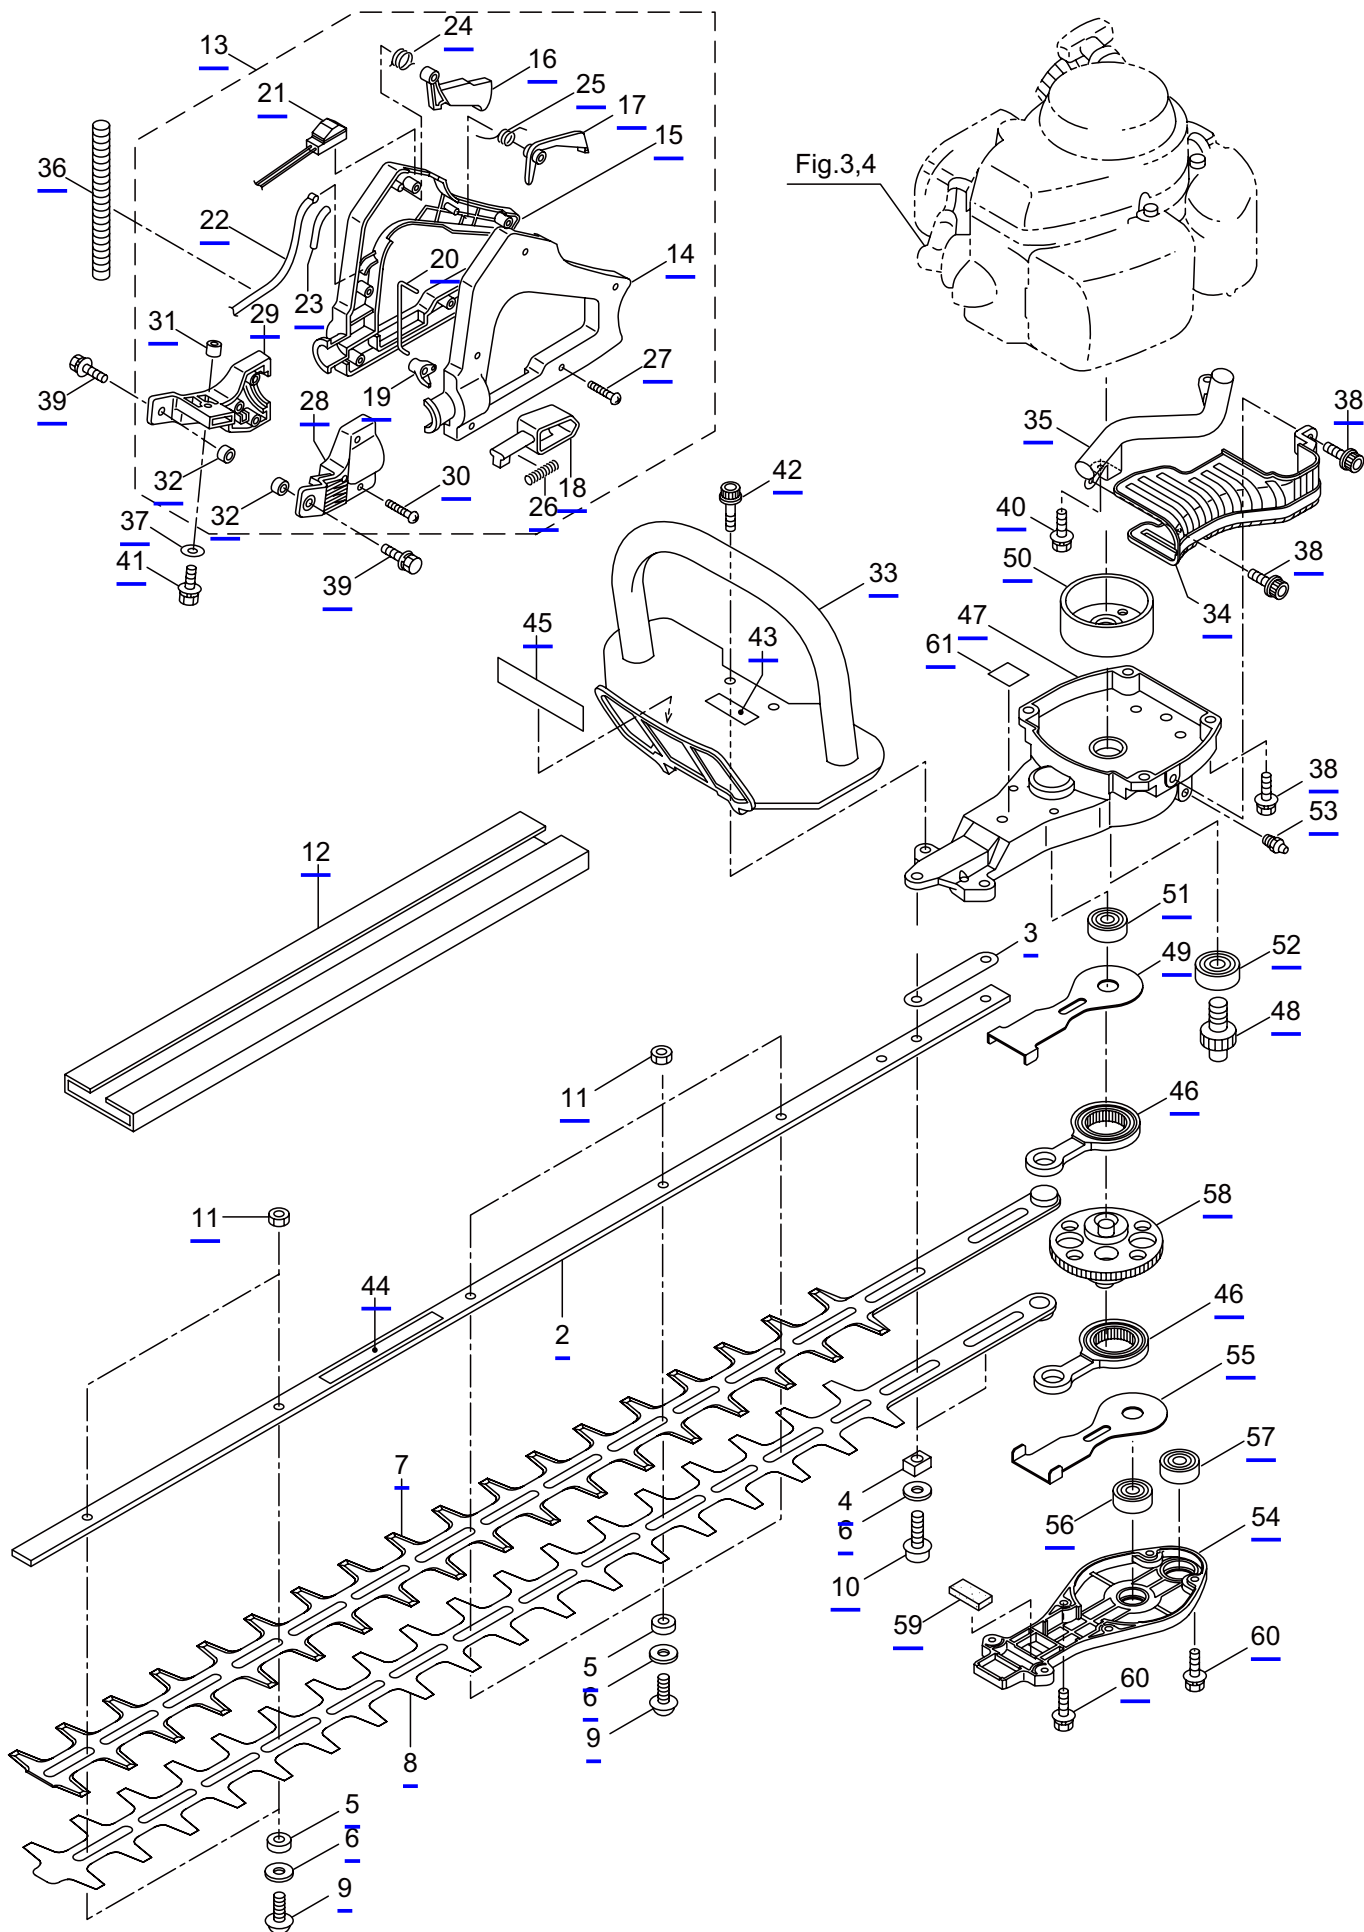

H23DFLR

2. MAIN BODY ~2021.05

Ref. No.	Part No.	Part Name	Q'ty	Remarks
2-46	271914	Rod Ass'y	2	
2-47	271918	Upper Case	1	
2-48	271919	Pinion	1	
2-49	271920	Plate	1	
2-50	270021	Drum	1	
2-51	271921	Bearing	1	#6001 2RS M6
2-52	580767	Bearing	1	
2-53	991937	Grease Nipple	1	
2-54	271923	Lower Case	1	
2-55	271924	Plate	1	
2-56	270423	Bearing	1	
2-57	271925	Bearing	1	
2-58	271926	Crank Comp	1	
2-59	271927	Felt	1	
2-60	271910	Screw	3	
2-61	266960	Label	1