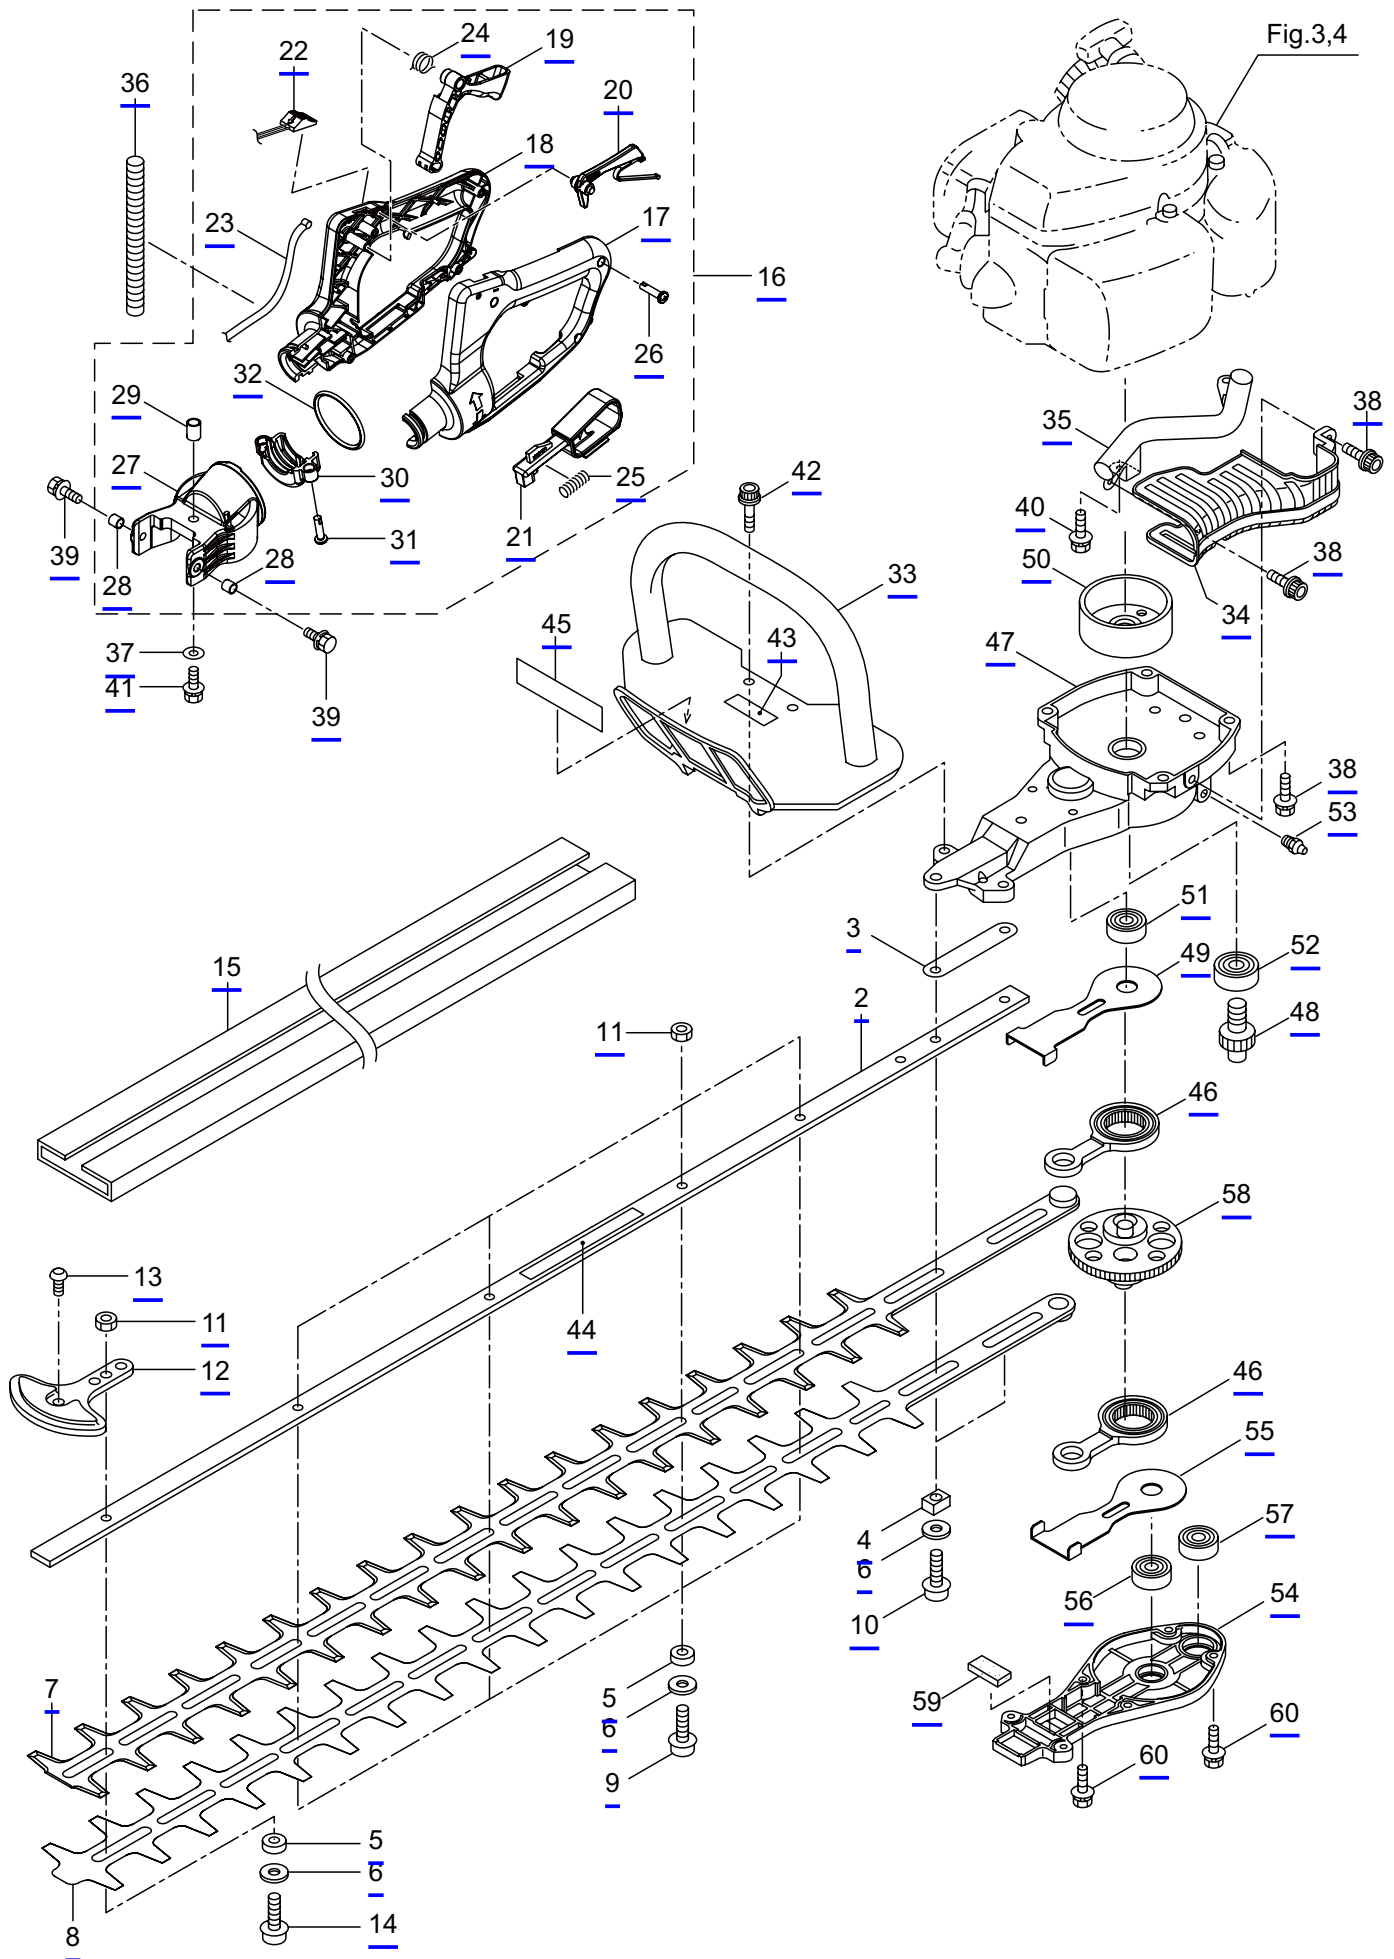

H23DFLR

2. MAIN BODY ~2021.05

Ref. No.	Part No.	Part Name	Q'ty	Remarks
2-46	271914	Rod Ass'y	2	
2-47	271918	Upper Case	1	
2-48	271919	Pinion	1	
2-49	271920	Plate	1	
2-50	270021	Drum	1	
2-51	271921	Bearing	1	#6001 2RS M6
2-52	580767	Bearing	1	
2-53	991937	Grease Nipple	1	
2-54	271923	Lower Case	1	
2-55	271924	Plate	1	
2-56	270423	Bearing	1	
2-57	271925	Bearing	1	
2-58	271926	Crank Comp	1	
2-59	271927	Felt	1	
2-60	271910	Screw	3	
2-61	266960	Label	1	

H23DFLR

2A. MAIN BODY 2021.06~

Ref. No.	Part No.	Part Name	Q'ty	Remarks
2A-2	277419	Guide Plate	1	
2A-3	271888	Spacer Plate	1	
2A-4	271889	Spacer	2	
2A-5	277421	Spacer	5	
2A-6	271890	Washer	7	
2A-7	271956	Upper Blade	1	
2A-8	271957	Lower Blade	1	
2A-9	271896	Screw	4	M5x18
2A-10	271897	Screw	2	M5x22
2A-11	271899	Nut	5	
2A-12	278720	Chip Guard	1	
2A-13	278721	Screw	1	
2A-14	248407	Screw	1	
2A-15	271958	Cover of Blade	1	
2A-16	248412	Rear Handle Ass'y	1	Incl.17-32
2A-17	248417	Rear Handle (L)	1	
2A-18	248418	Rear Handle (R)	1	
2A-19	248419	Throttle Lever	1	
2A-20	277408	Stop Lever	1	
2A-21	248420	Lock Lever	1	
2A-22	248422	Switch	1	
2A-23	248421	Cable Comp	1	
2A-24	271288	Spring	1	
2A-25	270400	Spring	1	
2A-26	271276	Screw	4	M4x16
2A-27	249093	Handle Stay	1	
2A-28	271277	Spacer	2	
2A-29	270424	Spacer	1	
2A-30	248415	Handle Stay (B)	1	
2A-31	271276	Screw	2	M4x16
2A-32	248416	O-Ring	1	
2A-33	271905	Front Handle	1	
2A-34	271906	Tail Pipe Cover	1	
2A-35	271907	Tail Pipe Comp	1	
2A-36	271221	Tube	1	
2A-37	270843	Washer	1	25x6.5xt1.6
2A-38	271908	Screw	6	M5x16
2A-39	271909	Screw	2	M5x20
2A-40	271910	Screw	1	M5x16
2A-41	271911	Screw	1	M6x20
2A-42	271912	Screw	2	M5x55
2A-43	223925	Label	1	
2A-44	591450	Label	1	
2A-45	591449	Label	1	
2A-46	271914	Rod Ass'y	2	