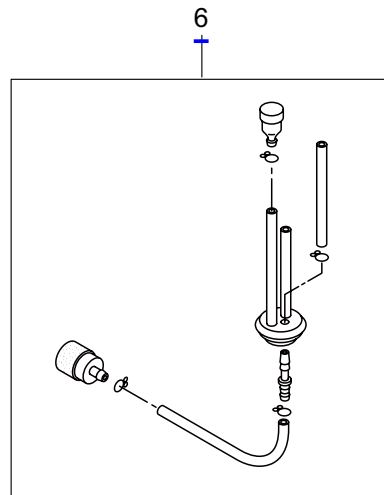

H23DFLR
1. PARTS KIT

1

2

3

4

5

6