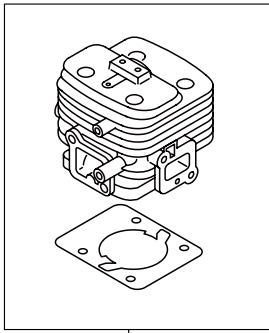

PARTS LIST

H23DFLR

CONTENTS

1. PARTS KIT	1
2. MAIN BODY ~2021.05	3
2A. MAIN BODY 2021.06~	7
3. ENGINE	11
4. CARBURETOR, FUEL TANK	15
5. ACCESSORIES	17

2023. 07.

P/N 524355-1

H23DFLR
1. PARTS KIT

1

H23DFLR

2. MAIN BODY ~2021.05

Ref. No.	Part No.	Part Name	Q'ty	Remarks
2-1	362407	H23DFLR	1	
2-2	277419	Guide Plate	1	
2-3	271888	Spacer Plate	1	
2-4	271889	Spacer	2	
2-5	277421	Spacer	5	
2-6	271890	Washer	7	
2-7	271956	Upper Blade	1	
2-8	271957	Lower Blade	1	
2-9	277530	Screw	5	
2-10	271897	Screw	2	
2-11	271899	Nut	5	
2-12	271901	Cover of Blade	1	
2-13	271902	Rear Handle Ass'y	1	Incl.14-32
2-14	271278	Rear Handle (L)	1	
2-15	271279	Rear Handle (R)	1	
2-16	271280	Lever,Throttle	1	
2-17	271281	Stop Lever	1	
2-18	271282	Lock Lever	1	
2-19	271283	Lock Lever Stopper	1	
2-20	271284	Rod	1	
2-21	271285	Switch	1	
2-22	271904	Cable Comp	1	
2-23	271287	Spacer	1	
2-24	271288	Spring	1	
2-25	271289	Spring	1	
2-26	270400	Spring	1	
2-27	271276	Screw	5	
2-28	271274	Handle Stay (L)	1	
2-29	271275	Handle Stay (R)	1	
2-30	271276	Screw	3	
2-31	270424	Spacer	1	
2-32	271277	Spacer	2	
2-33	271905	Front Handle	1	
2-34	271906	Tail Pipe Cover	1	
2-35	271907	Tail Pipe Comp	1	
2-36	271221	Tube	1	
2-37	270843	Washer	1	25x6xt1.6
2-38	271908	Screw	6	
2-39	271909	Screw	2	
2-40	271910	Screw	1	
2-41	271911	Screw	1	
2-42	271912	Screw	2	
2-43	223925	Label	1	Grease up
2-44	591450	Label	1	
2-45	591449	Label	1	

H23DFLR

2A. MAIN BODY 2021.06~

Ref. No.	Part No.	Part Name	Q'ty	Remarks
2A-47	271918	Upper Case	1	
2A-48	271919	Pinion	1	
2A-49	271920	Plate	1	
2A-50	270021	Clutch Drum	1	
2A-51	271921	Bearing	1	608ZZ
2A-52	580767	Bearing	1	
2A-53	991937	Grease Nipple	1	
2A-54	271923	Lower Case	1	
2A-55	271924	Plate	1	
2A-56	270423	Bearing	1	
2A-57	271925	Bearing	1	6000ZZ
2A-58	271926	Crank Comp	1	
2A-59	271927	Felt	1	
2A-60	271910	Screw	3	M5x16