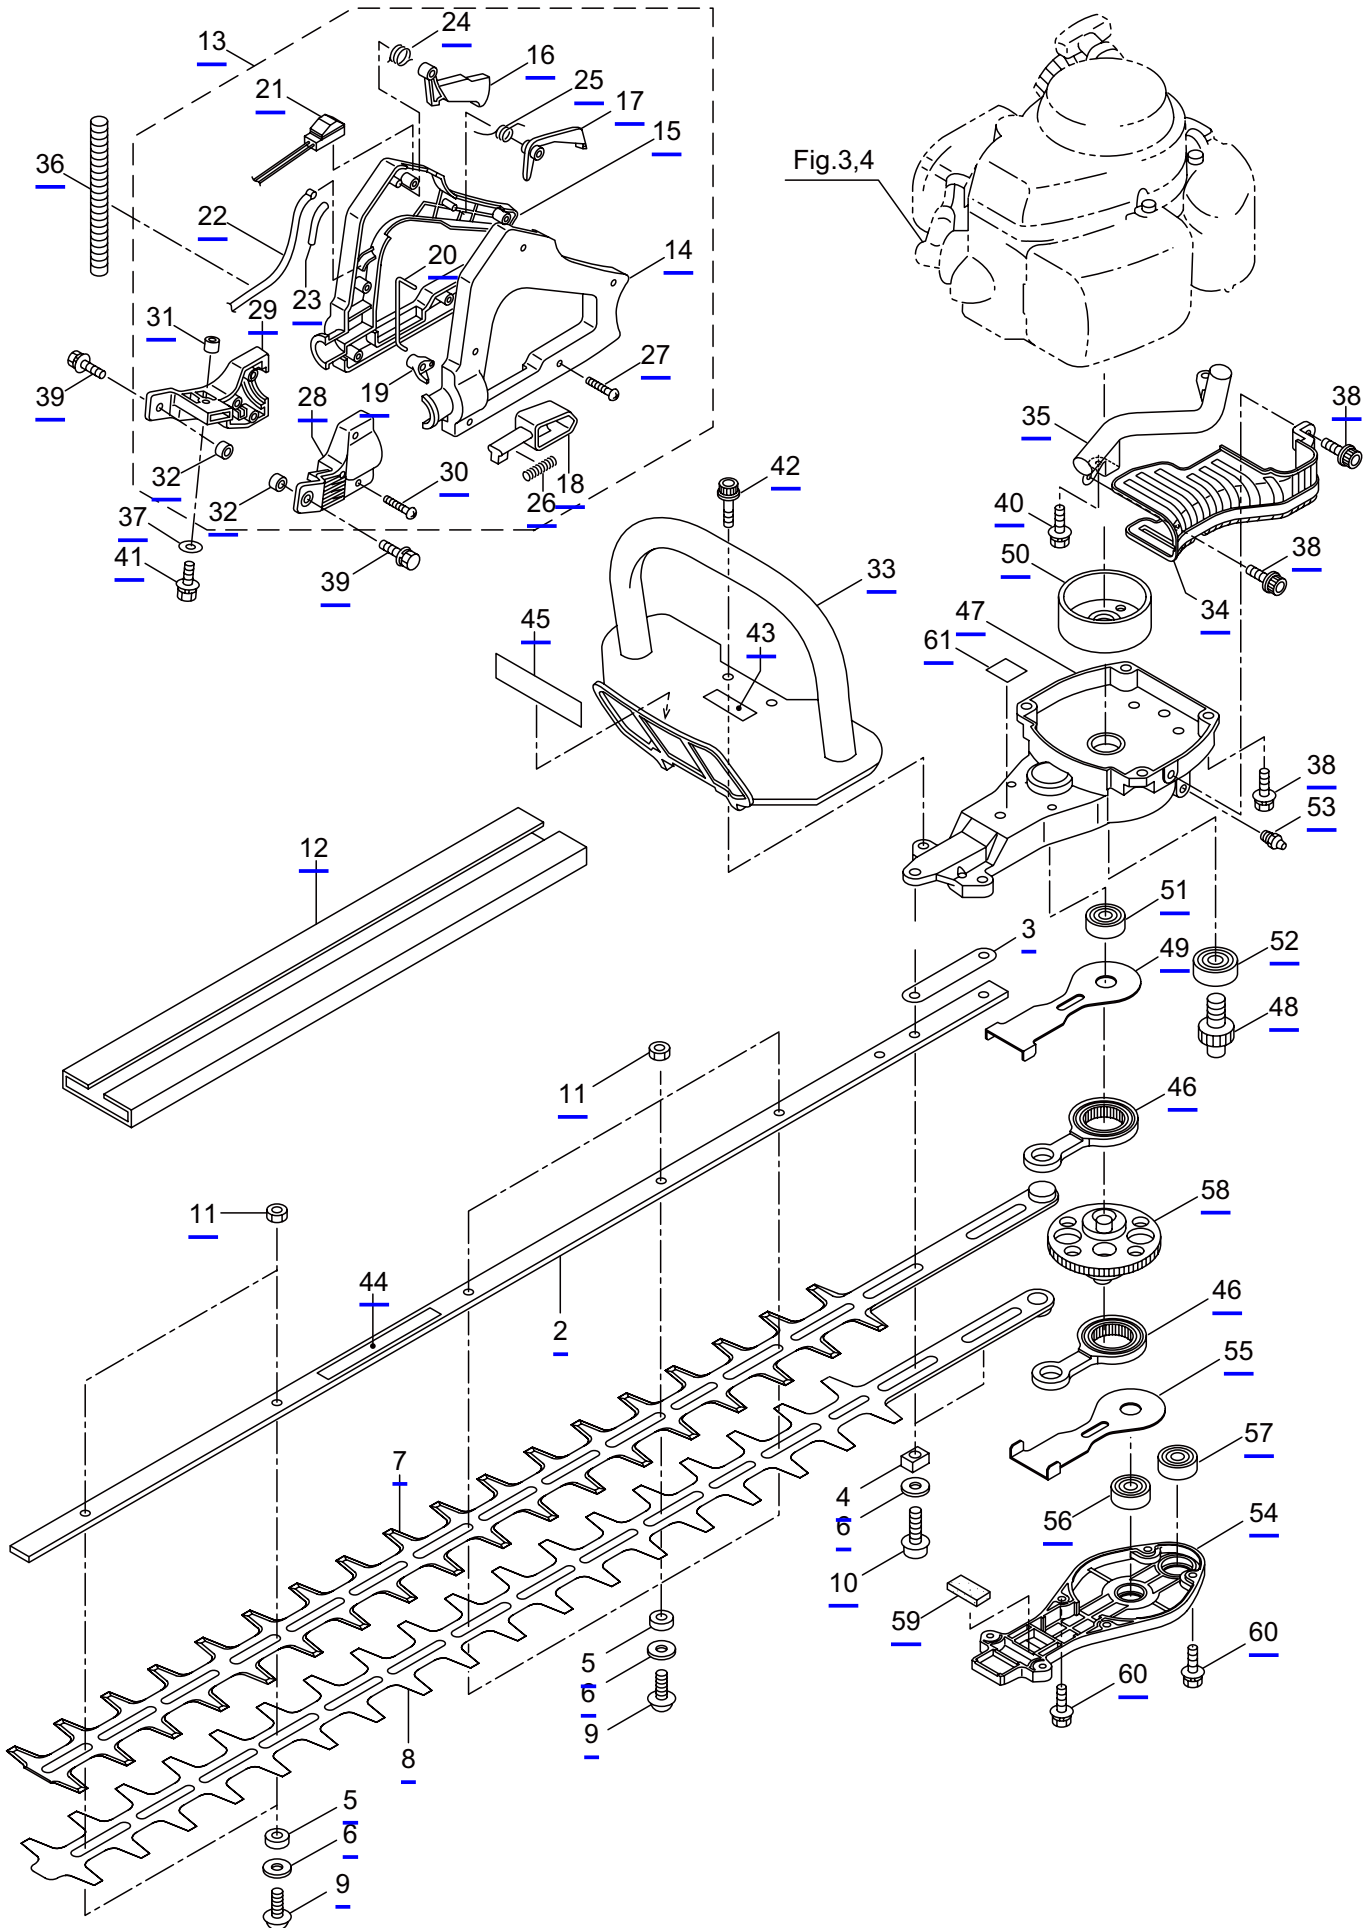

H23DFLR

2. MAIN BODY ~2021.05

Ref. No.	Part No.	Part Name	Q'ty	Remarks
2-1	362407	H23DFLR	1	
2-2	277419	Guide Plate	1	
2-3	271888	Spacer Plate	1	
2-4	271889	Spacer	2	
2-5	277421	Spacer	5	
2-6	271890	Washer	7	
2-7	271956	Upper Blade	1	
2-8	271957	Lower Blade	1	
2-9	277530	Screw	5	
2-10	271897	Screw	2	
2-11	271899	Nut	5	
2-12	271901	Cover of Blade	1	
2-13	271902	Rear Handle Ass'y	1	Incl.14-32
2-14	271278	Rear Handle (L)	1	
2-15	271279	Rear Handle (R)	1	
2-16	271280	Lever,Throttle	1	
2-17	271281	Stop Lever	1	
2-18	271282	Lock Lever	1	
2-19	271283	Lock Lever Stopper	1	
2-20	271284	Rod	1	
2-21	271285	Switch	1	
2-22	271904	Cable Comp	1	
2-23	271287	Spacer	1	
2-24	271288	Spring	1	
2-25	271289	Spring	1	
2-26	270400	Spring	1	
2-27	271276	Screw	5	
2-28	271274	Handle Stay (L)	1	
2-29	271275	Handle Stay (R)	1	
2-30	271276	Screw	3	
2-31	270424	Spacer	1	
2-32	271277	Spacer	2	
2-33	271905	Front Handle	1	
2-34	271906	Tail Pipe Cover	1	
2-35	271907	Tail Pipe Comp	1	
2-36	271221	Tube	1	
2-37	270843	Washer	1	25x6xt1.6
2-38	271908	Screw	6	
2-39	271909	Screw	2	
2-40	271910	Screw	1	
2-41	271911	Screw	1	
2-42	271912	Screw	2	
2-43	223925	Label	1	Grease up
2-44	591450	Label	1	
2-45	591449	Label	1