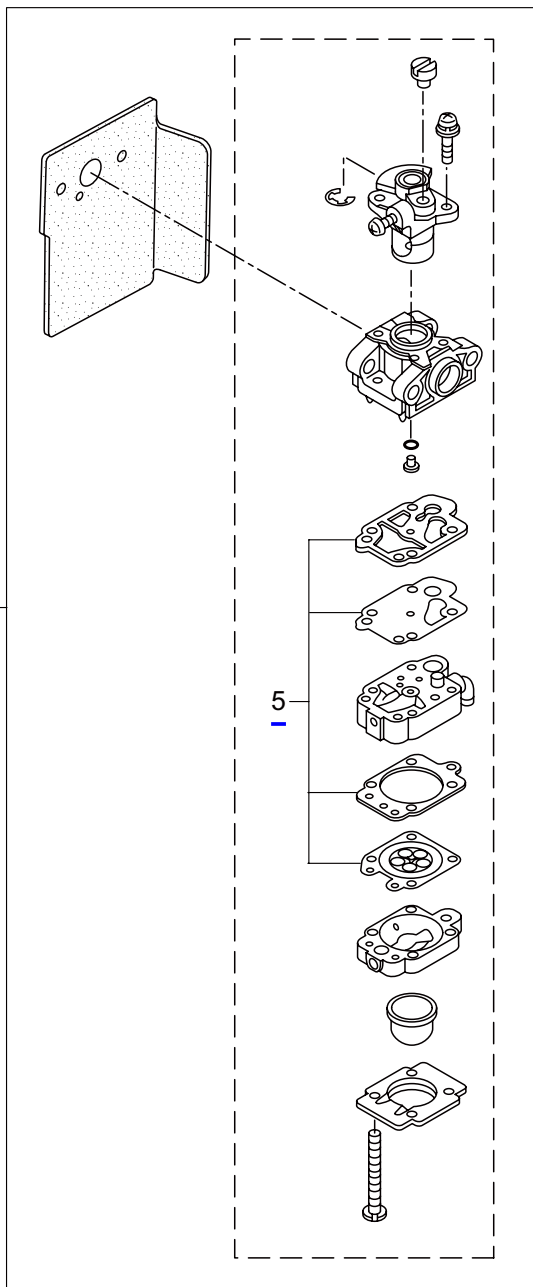

H23DFLR
1. PARTS KIT

1

2

3

4

5

6