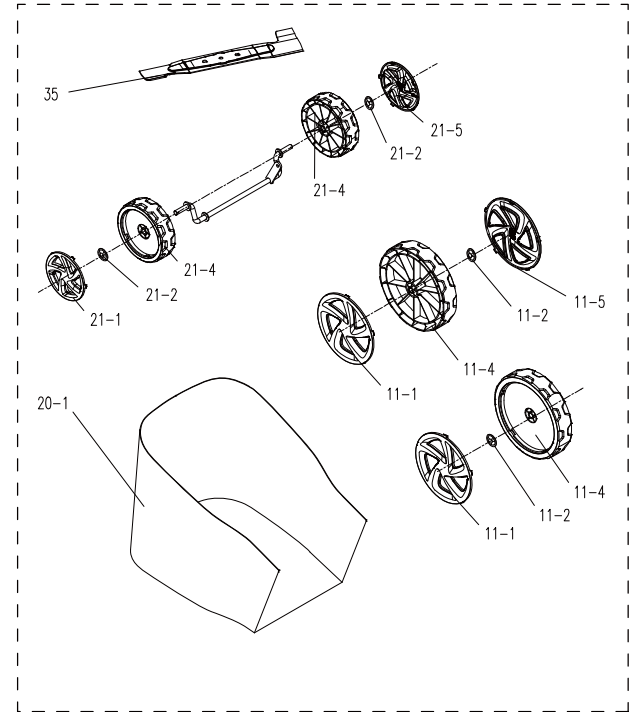

8458-5150002-001

PARTS

LPPX5-M

LPPX5-L

No.	Part #	Description
1-26	199119000026	key component assembly
2	207199900237	pin
3	202024002427	hand shank
4	202999001811	fast clip gasket
5	207220900014	cup head square neck bolts
11-1	202121000500	wheel cover rear
11-2	207269900021	retaining ring
11-4	207159900300	wheel rear
11-5	202121000501	wheel cover rear
20-1	299001000090	grass bag
21-1	202121000502	wheel cover front
21-4	207159900302	front wheel
21-5	202121000503	wheel cover front
34	202013000163	blade positioning plate
35	201045000206	blade
36	201057000184	blade pressboard
37	207220100001	blade bolt

No.	Part #	Description
11-1	202121000498	wheel cover rear
11-2	207340100050	retaining ring
11-4	207159900299	rear wheel
11-5	202121000499	wheel cover rear
20-1	299001000089	grass bag
21-1	202121000402	wheel cover front
21-4	207159900260	front wheel
21-5	202121000403	wheel cover front
35	201045000204	blade