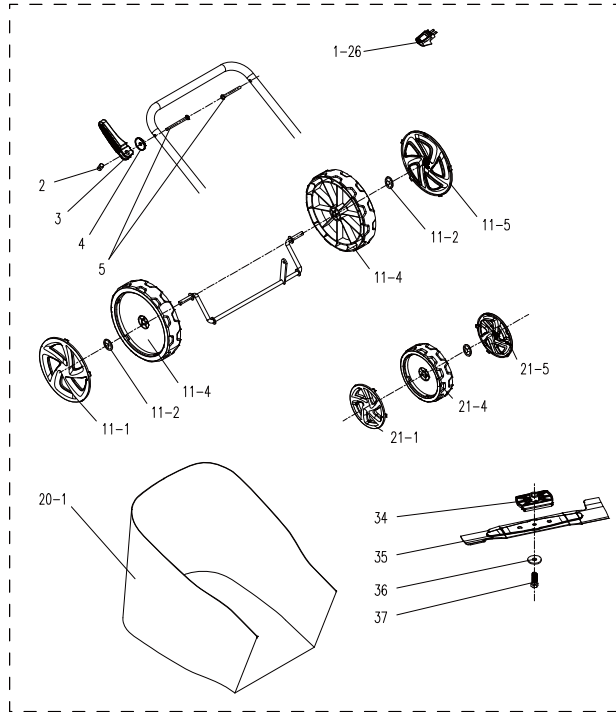

8458-5150002-001

PARTS

LPPX5-M

LPPX5-L

No.	Part #	Description
1-26	199119000026	key component assembly
2	207199900237	pin
3	202024002427	hand shank
4	202999001811	fast clip gasket
5	207220900014	cup head square neck bolts
11-1	202121000500	wheel cover rear
11-2	207269900021	retaining ring
11-4	207159900300	wheel rear
11-5	202121000501	wheel cover rear
20-1	299001000090	grass bag
21-1	202121000502	wheel cover front
21-4	207159900302	front wheel
21-5	202121000503	wheel cover front
34	202013000163	blade positioning plate
35	201045000206	blade
36	201057000184	blade pressboard
37	207220100001	blade bolt

No.	Part #	Description
11-1	202121000498	wheel cover rear
11-2	207340100050	retaining ring
11-4	207159900299	rear wheel
11-5	202121000499	wheel cover rear
20-1	299001000089	grass bag
21-1	202121000402	wheel cover front
21-4	207159900260	front wheel
21-5	202121000403	wheel cover front
35	201045000204	blade