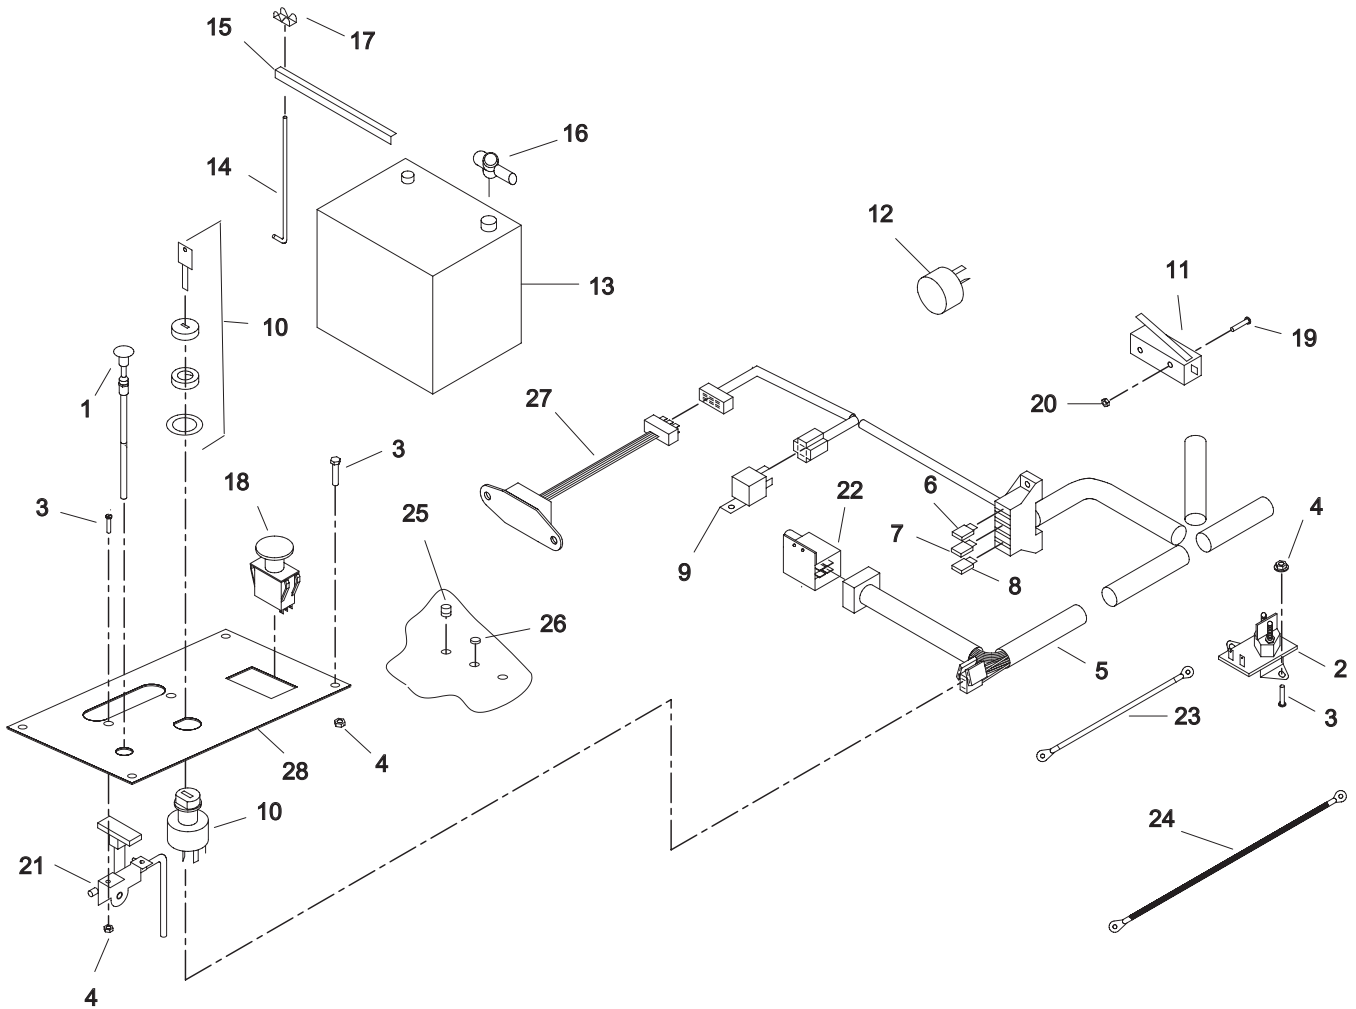

ELECTRICAL SECTION

#	PART NUMBER	QTY.	DESCRIPTION	#	PART NUMBER	QTY.	DESCRIPTION
1	453153	1	CHOKE CABLE	15	423011	1	HOLD DOWN ANGLE
	523037	1	CHOKE CABLE*	16	423158	3	TERMINAL INSULATOR
2	423017	1	STARTER RELAY*		823199	1	BATTERY BOOT
3	101039	8	#10 - 24 X 5/8" MACHINE SCREW	17	109017	2	1/4"-20 WING NUT
4	104252	8	#10-24 NYLOCK NUT	18	523031	1	PTO SWITCH
5	823122	1	WIRE HARNESS*	19	101252	2	#5-40 X 1" SCREW
	823121	1	WIRE HARNESS**	20	104520	2	#5-40 NUT
6	523145	1	20 AMP FUSE	21	823195	1	THROTTLE CABLE
7	523146	1	15 AMP FUSE	22	523034	1	PARK BRAKE SWITCH
8	523147	1	10 AMP FUSE	23	823196	1	POSITIVE CABLE**
9	523042	2	RELAY**		423117	2	POSITIVE CABLE*
10	423027	1	IGNITION SWITCH	24	823197	1	NEGATIVE CABLE
11	823193	1	NEUTRAL SWITCH	25	523036	3	WARNING LIGHT
12	823194	1	ALARM	26	823308	1	FENDER PLUG
13	423142	1	BATTERY	27	423030	1	SAFETY MODULE*
14	423172	2	BATTERY HOLD DOWN	28	823116	1	CONTROL PANEL

(*) KOHLER ENGINE ONLY
(**) KAWASAKI ENGINE ONLY