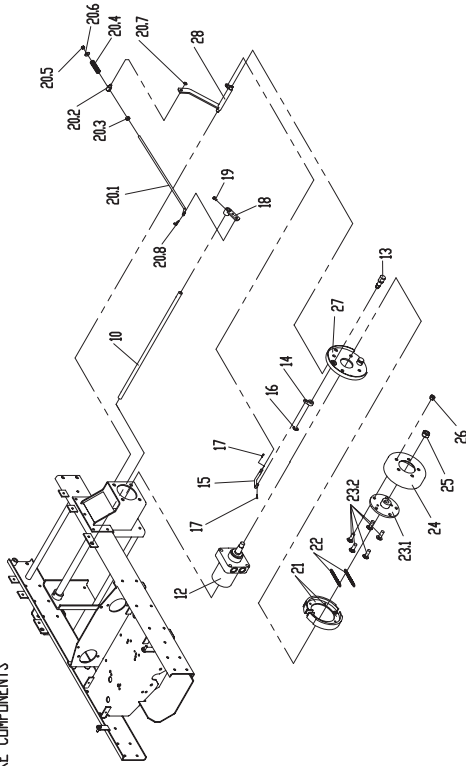

# Hydro Components

HYDRO COMPONENTS

ITEM NO.	PART NUMBER	DESCRIPTION	QTY.
9	453153	WHEEL MOTOR	2
10	453166	PUMP - BDP10A	2
11	453167	90° ADAPTER	4
12	823185	PUMP TO PUMP FEED LINE	3
13	523058	RETURN ADAPTER	5
14	453074	90° ADAPTER	4
15	453106	SWIVEL TEE	2
16	453126	PUMP TO PUMP FEED LINE	1
17	823124	OIL RESERVOIR	1
18	423165	OIL BREATHER CAP	1
19	423064	FILTER HEAD	1
20	453043	SUCTION SCREEN	1
21	453128	REDUCER BUSHING	1
22	423361	OIL FILTER	1
23	423065	OIL EYE	1
24	583524	STRAIGHT ADAPTER	1
25	823186	OUTSIDE LINE - RH	1
26	823187	OUTSIDE LINE - LH	1
27	823188	INSIDE LINE - RH	1
28	823189	INSIDE LINE - LH	1

# Brake Components

BRAKE COMPONENTS

ITEM NO.	PART NUMBER	DESCRIPTION	QTY.
10	823140	PARK SHAFT	1
12	453153	WHEEL MOTOR	1
13	423296	BRAKE CAM	1
14	423308	BRAKE CAM ARM	1
15	423312	BRAKE CAM LINK	1
16	106500	E-RING FOR 5/8 DIA	1
17	106753	3/2 X 3/4 COTTER PIN	2
18	422049	BRAKE CRANK V-LINER - PLATED	1
19	106501	1/4-28 X 1/2 HHCS	1
20	424016	BRAKE ROD ASSY	1
201	423128	PARK BRAKE LINK	1
202	423300	PARK BRAKE SWIVEL	1
203	523112	5/16 CLAMP COLLAR	1
204	523024	SPRING	1
205	104256	5/16-18 NYLOC NUT	1
206	106258	5/16 FLAT WASHER	1
207	363177	3/8 PUSH NUT	1
208	363165	#3 HAIRPIN COTTER	1
21	423276	BRAKE SHOE	2
22	423281	BRAKE SPRING	2
23	423275	WHEEL HUB	1
232	103014	1/2-20 UNF PRESS IN STUD	5
24	423310	BRAKE TRIM 1 180	1
25	104511	3/4-16 HEX NUT	1
26	103023	1/2-20 LUG NUT	1
27	422110	CCV BACK PLATE - BRAKE	1
28	592064	BRAKE CONTROL RH	1