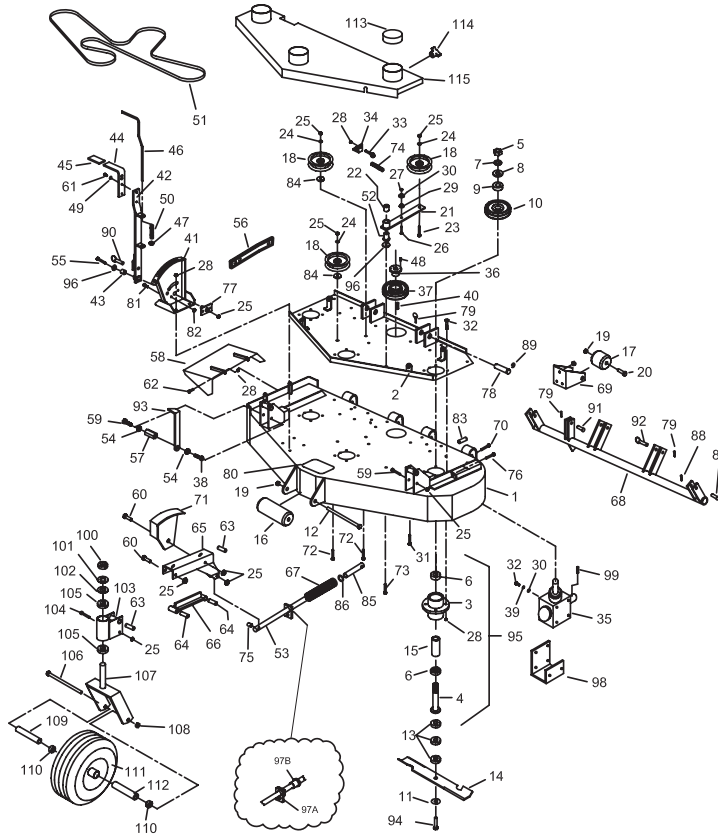

# Deck Components - D52FC

52" DECK ASSEMBLY

#	PART NO	QTY	DESCRIPTION	#	PART NO	QTY	DESCRIPTION
1	582018	1	DECK WELDMENT 52 MC	60	100301	4	3/8"-16 X 3 1/4" HEX BOLT
2	582020	1	52" SUB-PLATE WELDMENT	61	100251	2	1/4"-20 X 5/8" HEX BOLT
3	583111	3	SPINDLE HOUSING	62	100273	2	5/16"-18 X 1" HEX BOLT
4	583112	3	SPINDLE SHAFT	63	823330	4	CASTER ARM PIVOT
5	104511	3	3/4"-16 HEX NUT	64	823090	4	CASTER BAR PIVOT
6	363350	6	BEARING - BLADE SPINDLE	65A	582053	1	LEFT HAND CASTER ARM
7	105010	3	3/4" LOCK WASHER	65B	582051	1	RIGHT HAND CASTER ARM
8	105269	3	3/4" SAE FLAT WASHER	66	582059	2	CASTER BAR WELDMENT
9	583110	3	PULLEY SPACER	67	823150	2	COMPRESSION SPRING
10	583107	3	PULLEY - SPINDLE 5 3/4"	68	823040	1	DECK TUBE WELDMENT
11	583108	3	5/8" SPRING DISC WASHER	69	583074	2	ROLLER MOUNT
12	100351	1	5/8"-11 X 8 1/2" HEX BOLT	70	100298	2	3/8"-16 X 2 1/2" HEX BOLT
13	583109	9	BLADE SPACER	71	582176	1	CUT GAGE WELDMENT
14	823004	3	18" HI LIFT BLADE	72	107516	2	3/8"-16 X 2 1/4" CARRIAGE BOLT
15	583113	3	BEARING SPACER TUBE	73	107513	3	3/8"-16 X 3" CARRIAGE BOLT
16	603023	1	ANTI-SCALP ROLLER	74	523327	1	IDLER SPRING
17	523084	2	REAR DECK ROLLER	75	823153	2	CASTER ROD SPACER
18	523329	3	FLOATING IDLER - FLAT	76	100030	2	3/8"-16 X 3" TAP BOLT
19	104261	3	5/8"-11 NYLDC NUT	77	822132	1	DECK HEIGHT PIVOT
20	100346	2	5/8"-11 X 4 1/2" HEX BOLT	78	823339	2	DECK ATTACH PIN
21	822144	1	DECK IDLER ARM W/ BUSHING	79	100001	2	3/16" QUICK PIN
22	523111	1	3/4" PLASTIC BUSHING	80	823200	1	STEP TREAD
23	107511	1	3/8"-16 X 2" CARRIAGE BOLT	81	107502	2	1/4"-20 X 3/4" CARRIAGE BOLT
24	105260	8	3/8" FLAT WASHER	82	104255	2	1/4"-20 NYLDC NUT
25	104257	16	3/8"-16 NYLDC NUT	83	823314	2	TUBE SADDLE SPACER
26	100275	1	5/16"-18 X 1 1/2" HEX BOLT	84	483017	2	RIGHT HAND IDLER SPACER
27	109001	2	5/16"-18 WHIZLOCK NUT	85	823157	2	CASTER ROD END
28	104256	36	5/16"-18 NYLDC NUT	86	105260	2	5/8" HEAVY WASHER
29	109007	2	3/8"-16 WHIZLOCK NUT	87	823210	2	1/2" X 2" CLEVIS PIN
30	105258	9	5/16" FLAT WASHER	88	106763	2	1/8" COTTER PIN
31	107509	5	5/16"-18 X 1" CARRIAGE BOLT	89	108510	4	7/8" E-RING
32	100274	12	5/16"-18 X 1 1/4" HEX BOLT	90	109026	1	1/2" X 2" DETENT PIN
33	363080	1	EYEBOLT - RIGHT	91	823209	1	1/2" X 1 1/2" CLEVIS PIN
34	523094	1	SPRING MOUNT - DECK	92	823211	2	1/2" X 2 1/2" RING PIN
35	583087	1	DECK GEAR BDX	93	583420	1	POINTER CUT GAGE
36	523371	1	3/4" TAPER BUSHING	94	100358	3	5/8"-11 X 2 1/4" HEX BOLT
37	363216	1	TAPER LOCK SHEAVE	95	583106	3	BLADE SPINDLE ASSY
38	100291	1	3/8"-16 X 3/4" HEX BOLT	96	373089	1	3/8" RETAINING WASHER
39	105005	4	5/16" LOCK WASHER	97A	592006	1	SPRING RETAINER
40	107255	1	3/16" X 1" KEY	97B	592057	1	LIFT SPRING BUSHING WITH ZERK
41	582021	1	HEIGHT ADJUSTMENT BRACKET	98	593096	1	GEAR BDX TRUSS
42	822141	1	DECK HEIGHT BAR W/ BUSHING	99	107255	1	KEY - 3/16" X 1"
43	253059	1	ENGAGEMENT BUSHING	100	423071	2	7/8 CLAMP COLLAR
44	822062	1	DECK HEIGHT HANDLE W/ GRIP	101	583171	2	CASTER WASHER
45	823312	1	GRIP	102	105501	4	WAVY WASHER
46	823149	1	HANDLE ROD	103	582080	2	CASTER TUBE WLDMT W/ BEARINGS
47	823093	1	3/8" CLAMP COLLAR	104	100300	4	3/8-16 X 3 HHCS
48	100252	6	1/4"-20 X 3/4" HEX BOLT	105	423109	4	7/8 FLANGE BEARING
49	105004	2	1/4" LOCK WASHER	106	100339	2	1/2-13 X 6 HHCS
50	523028	1	ASSIST SPRING	107	422016	2	FRONT CASTER YOKE
51	823243	1	52" FC DECK BELT	108	104259	2	1/2-13 NYLDC NUT
52	423175	1	PUMP IDLER PIVOT	109	363307	2	AXLE TUBE
53	823155	2	CASTER ROD	110	423201	4	BEARING RETAINER
54	105006	2	3/8" LOCK WASHER	111	423103	2	FRONT CASTER COMPLETE
55	100297	1	3/8"-16 X 2 1/4" HEX BOLT	112	423200	2	BEARING
56	823214	1	HEIGHT ADJUSTMENT LINK	113	363161	3	BELT SHIELD CAP
57	583422	1	NUT-CUT GAGE	114	753028	4	KNOB
58	482017	1	GRASS DEFLECTOR	115	582023	1	52" BELT SHIELD
59	100300	4	3/8"-16 X 3" HEX BOLT				