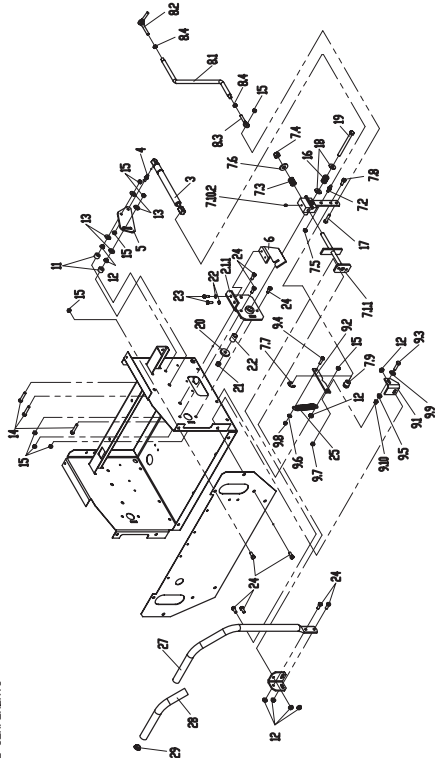

Control Components

CONTROL COMPONENTS

ITEM NO.	PART NUMBER	QTY.	DESCRIPTION	ITEM NO.	PART NUMBER	QTY.	DESCRIPTION
2	56210	1	LH CONTROL PIVOT W/ASH	92	82344	1	NEUTRAL ARM
21	56209	1	LH CONTROL PIVOT W/LOCK	93	1M274	1	5/16-18 X 1-1/4 INCS
21.1	56206	1	LH CONTROL PLATE W/LOCK	94	1M204	1	1/4-20 X 1 INCS
21.2	82304	1	LEVER PIVOT NUB	95	1M200	1	5/16-18 W/LOCK NUT
22	23089	1	ENGAGEMENT WASHER	96	1M200	1	1/4 - 20 W/LOCK NUT
3	56345	1	IMPELLER	97	1M256	1	5/16-18 W/LOCK NUT
4	82222-4	1	1MM BALL STUD	98	1M255	1	1/4-20 W/LOCK NUT
5	56348	1	IMPELLER ALL PLATE	99	1M258	1	5/16 STD FLAT WASHER
6	56226	1	LH LEVER LOCK	90	82306	1	FLANGE WASHER
7	56254	1	LH NEUTRAL LOCK PIVOT	10	56222	1	CONTROL LEVER ANGLE
7.1	56294	1	HANDLE INT. PLATE	11	36313	2	SPACER
7.2	56226	1	HANDLE PIVOT ROD	12	1M200	8	5/16-18 W/LOCK NUT
7.3	56209	1	NEUTRAL LOCK TAB	13	1M258	4	5/16 STD FLAT WASHER
7.2	82222-4	1	1MM BALL STUD	14	1M275	3	5/16-18 X 1-1/2 INCS
7.3	36324	1	COMPRESSION SPRING	15	1M256	9	5/16-18 W/LOCK NUT
7.4	1M259	1	1/2-13 W/LOCK NUT	16	36324	1	COMPRESSION SPRING
7.5	1M256	1	5/16-18 W/LOCK NUT	17	1M274	1	5/16-18 X 1-1/4 INCS
7.6	1M254	1	1/2 STD Flatwasher	18	1M258	2	3/8 STD FLAT WASHER
7.7	1M259	1	3/4 E-Ring	19	1M205	1	3/8-16 X 4-1/2 INCS
7.8	1M271	1	5/16-18 X 3/4 INCS	20	37389	1	RETAINING WASHER
7.9	82272	1	WASHER NUT	21	1M257	1	3/8-16 W/LOCK NUT
7.10	82305	1	DRIVE BLOCK W/ZEK	22	1M204	2	1/4 STD LOCKWASHER
7.10.2	1M204	1	1/4-20 ZEK	23	1M252	2	1/4-20 X 3/4 INCS
8	82407	1	LH PUMP ROD ASSY.	24	1M271	9	5/16-18 X 3/4 INCS
8.1	82306	1	LH DRIVE ROD	25	36317	1	SPRING
8.2	42302	1	5/16 STD END	26	82302	1	SEAT FRAME FRONT
8.3	43082	1	5/16-24 BALL STUD	27	56217	1	HANDLE
8.4	1M732	2	5/16-24 JHM NUT	28	56202	1	HANDLE GRIP
9	82348	1	ARM INT. - LH	29	56203	1	HANDLE PLUG