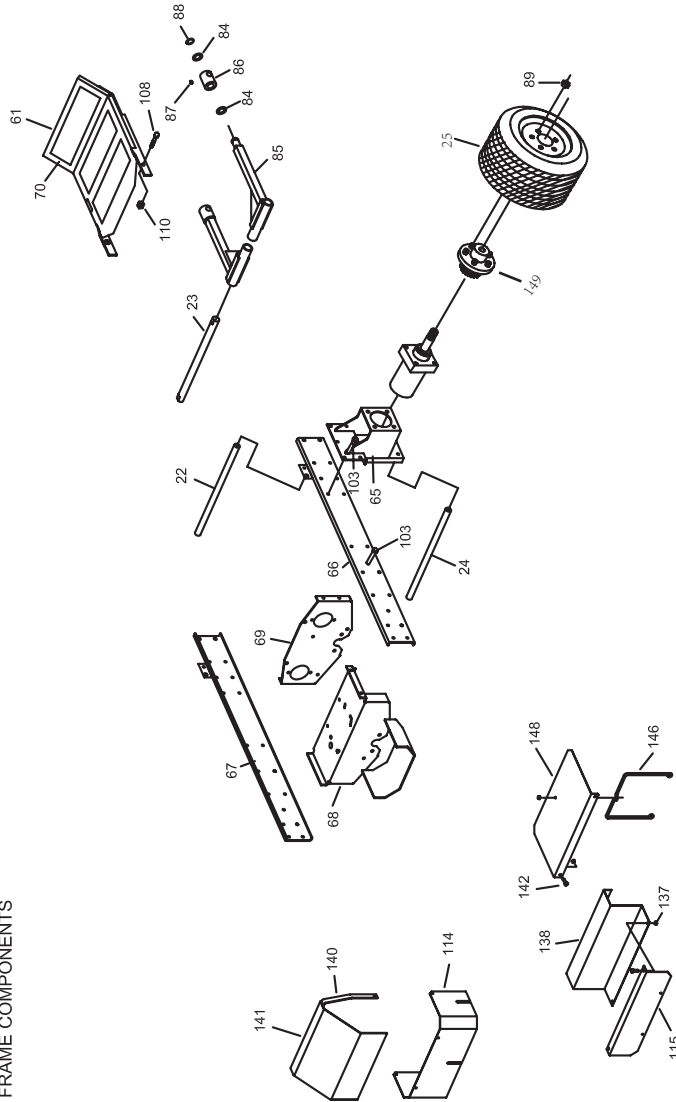

# Frame Components

FRAME COMPONENTS

FRAME COMPONENTS

ITEM NUMBER	PART NUMBER	QUANTITY	DESCRIPTION
2	823046	1	UPPER BRACE ROD
3	823046	1	DECK ARM PLATE
5	823066	1	LOWER BRACE ROD
8	823183	2	DRIVE WHEEL ASSY
61	582022	1	FOOT PLATE
65	822018	1	RIGHT HAND MOTOR MOUNT
66	822020	1	LEFT HAND MOTOR MOUNT
67	822024	1	RIGHT HAND FRAME CHANNEL
68	822026	1	LEFT HAND FRAME CHANNEL
69	822026	1	ENGINE BASE
70	823042	3	PUMP PLATE
71	823042	3	FOOT PLATE TREAD
84	823052	2	DECK ARM WASHER
85	823052	2	DECK ARM SWIVEL
86	822090	12	1/4"-28 ZERK
88	108502	10	SNAP RING
89	103023	10	1/2"-20 LUG NUT
103	100294	4	3/8"-16 X 1 1/2" HEX BOLT
108	100329	2	1/2"-13 X 2" HEX BOLT
110	1004261	10	1/2"-13 NYLON NUT
114	823301	1	REAR COVER
115	823204	1	FRONT GUARD**
137	090015	2	1/4" NUT CLIP
138	823345	1	FRONT GUARD**
139	823345	2	SEAT GUARD STRAP**
141	822146	2	SEAT COVER**
142	100251	7	1/4"-20 X 5/8" HEX BOLT
146	822140	1	GUARD BRACE**
148	823206	1	ENGINE GUARD**
149	592180	1	WHEEL HUB