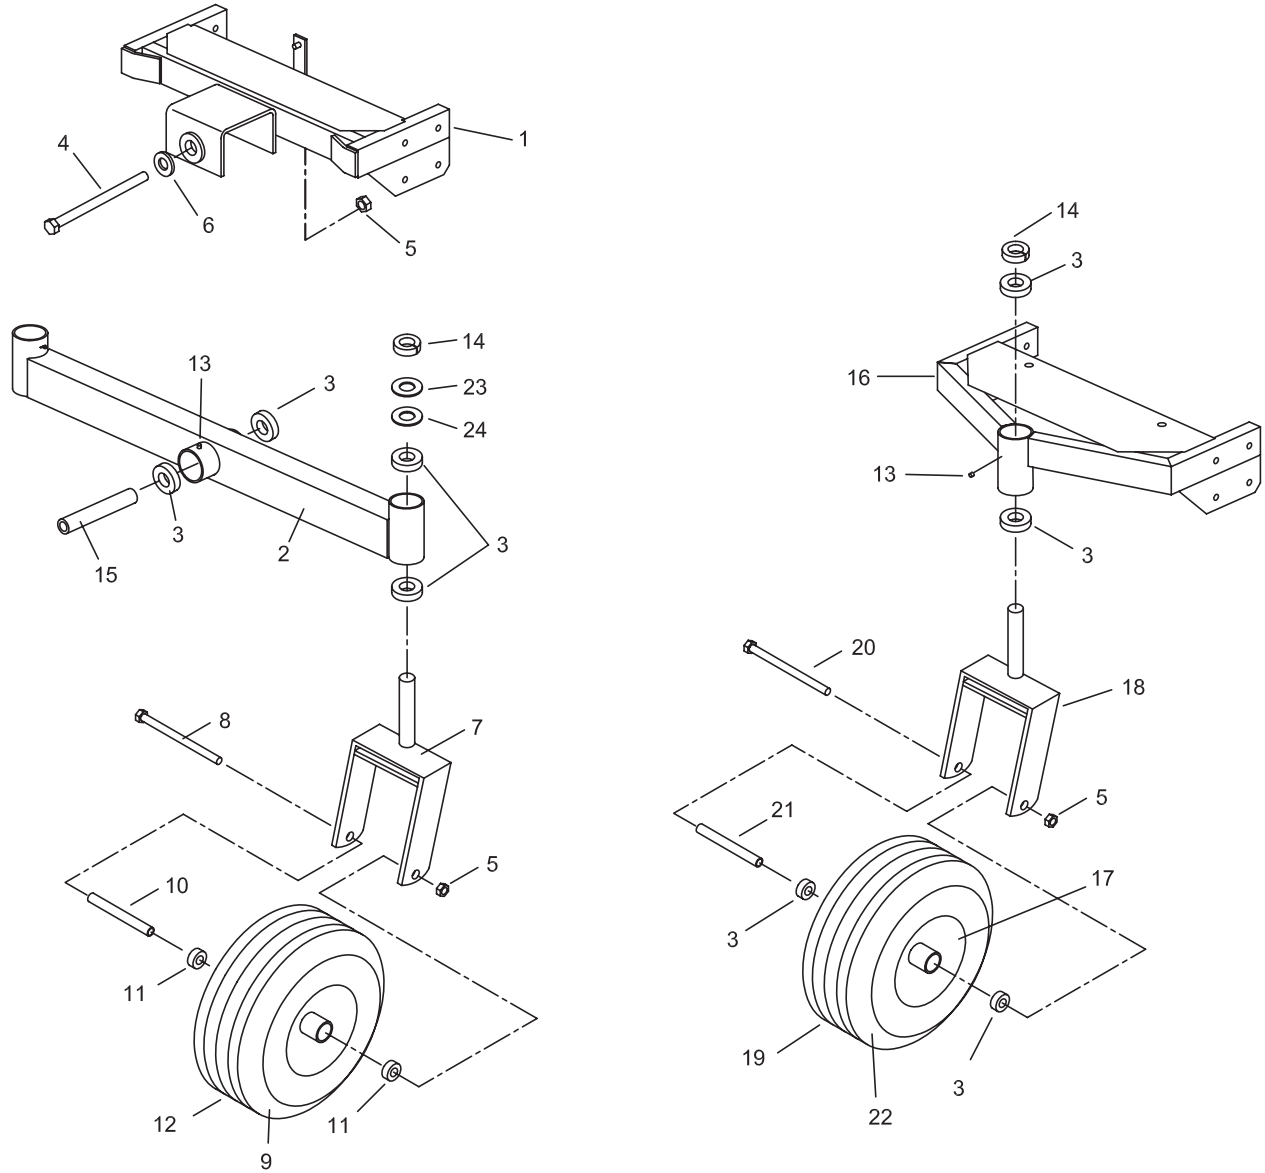

Tail Wheel Components

TAIL WHEEL ASSEMBLIES

#	PART NUMBER	QTY.	DESCRIPTION	#	PART NUMBER	QTY.	DESCRIPTION
1	822086	1	ROCKER TAIL WHEEL FRAME	13	111005	4	1/8" NPT ZERK
2	822134	1	ROCKER AXLE	14	363145	3	1" CLAMP COLLAR
3	363187	10	DRIVE WHEEL BEARING	15	823217	1	PIVOT TUBE (RTW)
4	100350	1	5/8"-11 X 8" HEX BOLT	16	822016	1	TAIL WHEEL FRAME (SW)
5	104261	1	5/8"-11 NYLON NUT	17	823338	1	6 X 5 3/4" RIM W/VALVE STEM
6	105268	1	5/8" FLAT WASHER	18	822088	1	WIDE TAIL WHEEL STRUT
7	522097	1	13" STRUT	19	823220	1	WIDE TAIL WHEEL
8	100348	2	5/8"-11 X 7" HEX BOLT	20	100352	1	5/8"-11 X 9" HEX BOLT
9	123049	1	13-5.00 X 6" TIRE	21	823245	1	AXLE TUBE (WTW)
10	523098	2	AXLE TUBE	22	823339	1	13-6.50 X 6 TIRE
11	523302	4	WHEEL BEARING	23	583171	2	FLAT WASHER
12	523280	1	WHEEL COMPLETE	24	105501	2	WAVY WASHER