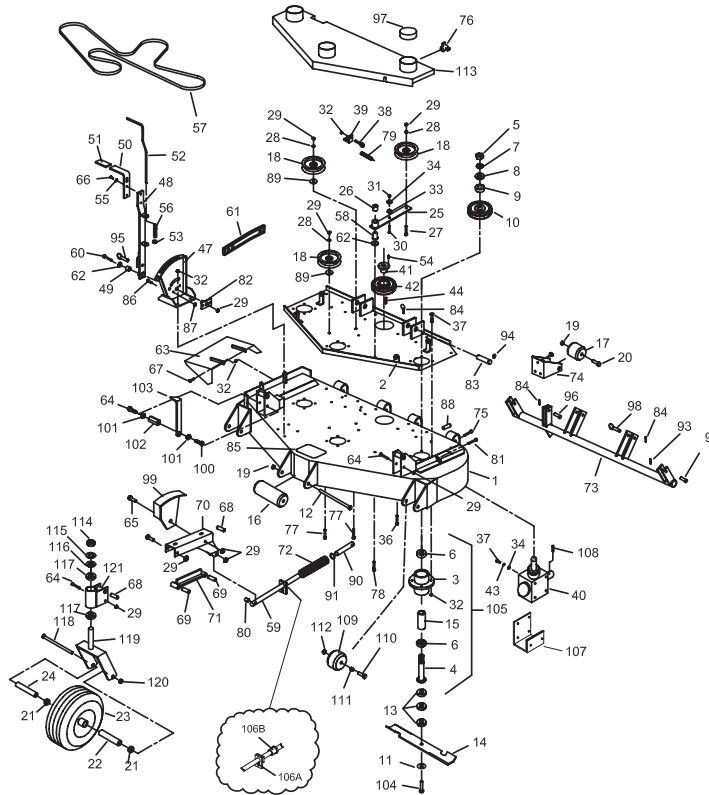

Deck Components - D61FC

61 DESK ASSEMBLY

#	PART NO	QTY	DESCRIPTION	#	PART NO	QTY	DESCRIPTION
1	582017	1	61' FC DECK W/DMNT	63	582025	1	GRASS DEFLECTOR - 61
2	582012	1	61' FC DECK CHANNEL	64	100300	4	3/8"-16 X 3" HEX BOLT
3	583111	3	SPINDLE HOUSING	65	100301	4	3/8"-16 X 3 1/4" HEX BOLT
4	583112	3	SPINDLE SHAFT	66	100251	2	1/4"-20 X 5/8" HEX BOLT
5	104511	3	3/4"-16 HEX NUT	67	100273	2	5/16"-18 X 1" HEX NUT
6	363350	6	BEARING - BLADE SPINDLE	68	823330	4	CASTER ARM PIVOT
7	105010	3	3/4" LOCK WASHER	69	823090	4	CASTER BAR PIVOT
8	105262	3	3/4" X 5/8" FLAT WASHER	70A	583080	1	LEFT HAND CASTER ARM
9	583110	3	PULLEY SPACER	70B	582051	1	RIGHT HAND CASTER ARM
10	583107	3	SPINDLE PULLEY - 5 3/4"	71	582059	2	CASTER BAR WELDMENT
11	583108	3	5/8" SPRING DISC WASHER	72	823150	2	HEAVY COMPRESSION SPRING
12	100351	1	5/8"-11 X 8 1/2" HEX BOLT	73	822124	1	61' DECK TUBE WELDMENT
13	583109	9	BLADE SPACER	74	583074	2	ROLLER MOUNT
14	823006	3	210° HL LIFT BLADE	75	100298	2	3/8"-16 X 2 1/2" HEX BOLT
15	583113	3	BEARING SPACER TUBE	76	753008	4	KNOB
16	603023	1	ANTI-SCALP ROLLER	77	107516	2	3/8"-16 X 2 1/4" CARRIAGE BOLT
17	523084	2	REAR DECK ROLLER	78	107513	3	3/8"-16 X 3" CARRIAGE BOLT
18	523329	3	IDLER - FLAT	79	523327	1	IDLER SPRING
19	104261	3	5/8"-11 NYLOC NUT	80	823153	2	CASTER ROD SPACER
20	100346	2	5/8"-11 X 4 1/2" HEX BOLT	81	100030	2	3/8"-16 X 3" TAP BOLT
21	423201	4	BEARING RETAINER	82	822132	1	DECK HEIGHT PIVOT
22	423200	2	BEARING SPACER	83	823333	2	DECK ATTACH PIN
23	423103	2	FRONT CASTER COMPLETE	84	108001	2	3/16" QUICK PIN
24	363307	2	AXLE TUBE	85	823200	1	STEP TREAD
25	822144	1	DECK IDLER ARM W/ BUSHING	86	107502	2	1/4"-20 X 3/4" CARRIAGE BOLT
26	583111	1	3/4 PLASTIC BUSHING	87	104255	2	1/4"-20 NYLOC NUT
27	107511	1	3/8"-16 X 2" CARRIAGE BOLT	88	823314	2	TUBE SADDLE SPACER
28	105260	8	3/8" FLAT WASHER	89	483017	2	RIGHT HAND IDLER SPACER
29	104257	16	3/8"-16 NYLOC NUT	90	583472	2	CASTER ROD END
30	109275	1	5/16"-18 X 1 1/2" HEX BOLT	91	109205	2	5/8" HEAVY WASHER
31	109001	2	5/16"-18 WHIZLOCK NUT	92	823210	2	1/2" X 2" CLEVIS PIN
32	104256	36	5/16"-18 NYLOC NUT	93	106763	2	1/8" COTTER PIN
33	109007	1	3/8-16 WHIZLOCK NUT	94	108510	4	7/8" E-RING
34	105258	9	5/16" FLAT WASHER	95	109206	1	1/2" X 2" DETENT PIN
35	107503	10	5/16"-18 X 3/4" CARRIAGE BOLT	96	823209	1	1/2" X 1 1/2" CLEVIS PIN
36	107509	5	5/16"-18 X 1" CARRIAGE BOLT	97	363161	2	BELT SHIELD CAP
37	109274	12	1/2"-18 X 1 1/4" HEX BOLT	98	823211	1	1/2" X 2 1/2" RING PIN
38	363080	1	RIGHT EYE BOLT	99	582176	1	CUT GAGE WELDMENT
39	523094	1	SPRING MNT.-DECK	100	100291	1	3/8"-16 X 3/4" HEX BOLT
40	583087	1	DECK - GEAR BDX	101	105006	2	3/8" LOCK WASHER
41	523371	1	3/4" TAPER HUB	102	583422	1	NUT - CUT GAGE
42	523096	1	5" TAPERED PULLEY	103	583420	1	POINTNER - CUT GAGE
43	105005	4	5/16" LOCK WASHER	104	100358	3	5/8"-11 X 2 1/4" HEX BOLT
44	107255	1	3/16" X 1" KEY	105	583106	3	BLADE SPINDLE ASSY
45				106A	592006	1	SPRING RETAINER
46				106B	592057	1	LIFT SPRING BUSHING WITH ZERK
47	582021	1	HEIGHT ADJUSTMENT BRACKET	107	593096	1	GEAR BOX TRUSS
48	822141	1	DECK HEIGHT BAR W/ BUSHING	108	107255	1	KEY - 3/16" X 1"
49	253059	1	ENGAGEMENT BUSHING	109	423023	2	ANTI-SCALP ROLLER
50	822062	1	DECK HEIGHT HANDLE W/ GRIP	110	100036	2	1/2"-13 X 4 1/2" HHCS
51	823319	1	GRIP	111	453132	2	SPACER
52	823449	1	HANDLE ROD	112	104259	2	1/2"-13 NYLOC
53	823093	1	3/8" CLAMP COLLAR	113	582024	1	61" BELT SHIELD
54	100252	6	1/4"-20 X 3/4" HEX BOLT	114	423071	2	7/8 CLAMP COLLAR
55	105004	2	1/4" LOCK WASHER	115	583171	2	CASTER WASHER
56	523028	1	ASSIST SPRING	116	105501	4	WAVY WASHER
57	823242	1	61" DECK BELT	117	423109	4	7/8 FLANGE BEARING
58	423175	1	PUMP IDLER PIVOT	118	100392	2	1/2"-13 X 6 HHCS
59	583474	2	CASTER ROD	119	422016	2	FRONT SPINDLE YOKER
60	100297	1	3/8"-16 X 2 1/4" HEX BOLT	120	104259	2	1/2"-13 NYLOC NUT
61	823214	1	HEIGHT ADJUSTMENT LINK	121	582080	2	CASTER TUBE W/DMNT W/ BEARING
62	373089	1	3/8 STD RETAINING WASHER