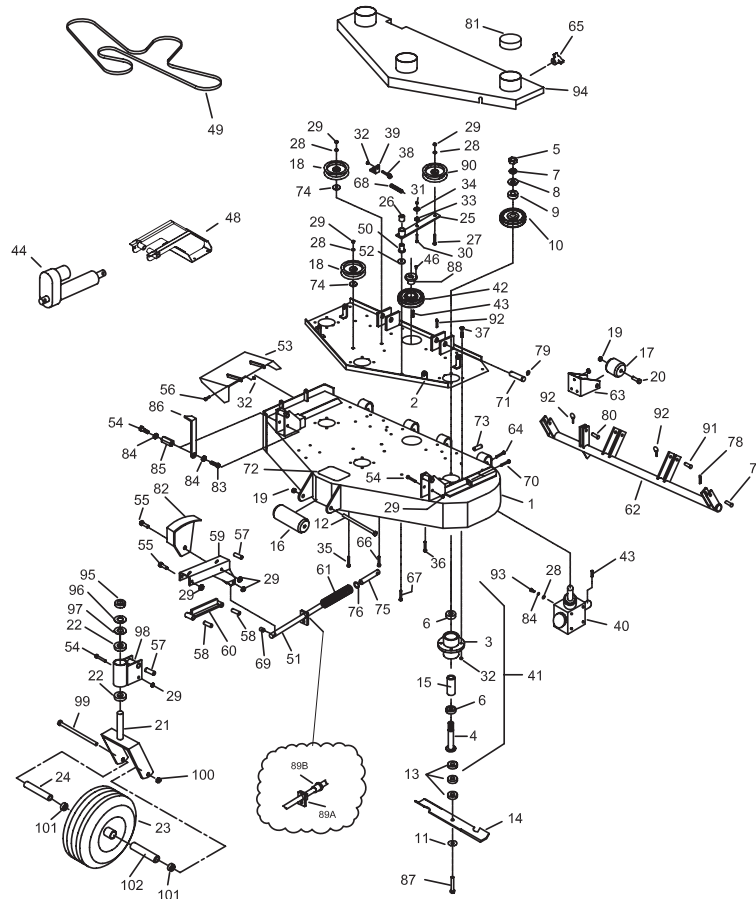

Deck Components - D72FC

72 DECK ASSEMBLY

#	PART NO	QTY	DESCRIPTION	#	PART NO	QTY	DESCRIPTION
1	582104	1	72" MC DECK WELDMENT	53	583108	1	DEFLECTOR SHIELD 72"
2	582098	1	72" DECK CHANNEL	54	100300	4	3/8"-16 X 3" HEX BOLT
3	583111	3	SPINDLE HOUSING	55	100301	4	3/8"-16 X 3 1/4" HEX BOLT
4	583112	3	SPINDLE SHAFT	56	100273	2	5/16"-18 X 1" HEX BOLT
5	104511	3	3/4"-16 HEX NUT	57	823330	4	CASTER ARM PIVOT
6	363350	6	BEARING - BLADE SPINDLE	58	823090	4	CASTER BAR PIVOT
7	105010	3	3/4 LOCKWASHER	59A	582053	1	LEFT HAND CASTER ARM
8	105269	3	3/4" SAE FLAT WASHER	59B	582051	1	RIGHT HAND CASTER ARM
9	583110	3	PULLEY SPACER	60	582059	2	CASTER BAR WELDMENT
10	583107	3	PULLEY - SPINDLE 5 3/4"	61	823150	2	SPRING
11	583108	3	5/8" SPRING DISC WASHER	62	583112	1	72" DECK TUBE WELDMENT
12	100351	1	5/8"-11 X 8 1/2" HEX BOLT	63	583074	2	ROLLER MOUNT
13	583109	9	BLADE SPACER	64	100298	2	3/8"-16 X 2 1/2" HEX BOLT
14	583287	3	25" OFFSET BLADE	65	753028	4	KNOB
15	583113	3	BEARING SPACER TUBE	66	107516	2	3/8" X 2 1/4" CARRIAGE BOLT
16	603023	1	ANTI-SCALP ROLLER	67	107513	3	3/8"-16 X 3" CARRIAGE BOLT
17	523084	2	REAR DECK ROLLER	68	523327	1	FLOATING IDLER SPRING
18	583162	2	6" FLAT IDLER	69	823153	2	SPACER
19	104261	3	5/8"-11 NYLDC NUT	70	100030	2	3/8"-16 X 3" TAP BOLT
20	100346	2	5/8"-11 X 4 1/2" HEX BOLT	71	823333	2	DECK ATTACH PIN
21	422016	2	FRONT CASTER YOKE	72	823200	1	STEP TREAD
22	423109	4	7/8" FLANGE BEARING	73	823314	2	TUBE SADDLE SPACER
23	423103	2	FRONT CASTER COMPLETE	74	483017	2	RIGHT HAND IDLER SPACER
24	363307	2	AXLE TUBE	75	583105	2	CASTER ROD END - 72" FC
25	822144	1	DECK IDLER ARM W/BUSHING	76	109025	2	5/8" HEAVY WASHER
26	523111	1	3/4" PLASTIC BUSHING	77	823210	2	1/2" X 2" CLEVIS PIN
27	107511	1	3/8"-16 X 2" CARRIAGE BOLT	78	106763	2	1/8" COTTER PIN
28	105260	9	3/8" FLAT WASHER	79	108510	4	7/8" E-RING
29	104257	16	3/8"-16 NYLDC NUT	80	823202	2	1/2" X 1 1/2" CLEVIS PIN
30	100275	1	5/16"-18 X 1 1/2" HEX BOLT	81	363161	3	BELT SHIELD CAP
31	109001	2	5/16"-18 WHIZLOCK NUT	82	582176	1	CUT GAGE WELDMENT
32	104256	36	5/16"-18 NYLDC NUT	83	100291	1	3/8"-16 X 3/4" HEX BOLT
33	109007	2	3/8"-16 WHIZLOCK NUT	84	105006	2	3/8" LOCKWASHER
34	105258	9	5/16" FLAT WASHER	85	583422	1	NUT-CUT GAGE
35	107503	10	5/16"-18 X 3/4" CARRIAGE BOLT	86	583420	1	POINTER CUT GAGE
36	107509	5	5/16"-18 X 1" CARRIAGE BOLT	87	100358	3	5/8"-11 X 2 1/4" HEX BOLT
37	100274	12	5/16"-18 X 1 1/4" HEX BOLT	88	363215	1	1" TAPER LOCK HUB
38	363080	1	EYE BOLT - RIGHT	89A	522005	1	SPRING RETAINER
39	523094	1	SPRING MOUNT - DECK	89B	522057	1	LIFT SPRING BUSHING WITH ZERK
40	583166	1	GEAR BOX LARGE	90	523329	1	FLOATING IDLER - FLAT
41	583106	3	BLADE SPINDLE ASSY	91	823211	2	1/2" X 2 1/2" RING PIN
42	583447	1	6" TAPER LOCK SHEAVE	92	108001	2	3/16" QUICK PIN
43	107258	2	1/4 X 1/4 X 3/4 MACH. KEY	93	100293	4	3/8"-16 X 1 1/4" HHCS
44	583294	1	ELECTRIC ACTUATOR	94	582106	1	72" BELT SHIELD
45				95	423071	2	7/8" CLAMP COLLAR
46	100252	6	1/4"-20 X 3/4" HEX BOLT	96	583171	2	CASTER WASHER
47				97	105501	4	WAVY WASHER
48	582178	1	ELECT. LIFT MOUNT FC	98	582080	1	CASTER TUBE W/DMT W/ BEARINGS
49	583153	1	72" DECK BELT	99	100339	2	1/2-13 X 6 HHCS
50	423175	1	PUMP IDLER PIVOT	100	104259	2	1/2-13 NYLDC NUT
51	583474	2	CASTER ROD	101	423201	4	BEARING RETAINER
52	373089	1	3/8" RETAINING WASHER	102	423200	2	BEARING