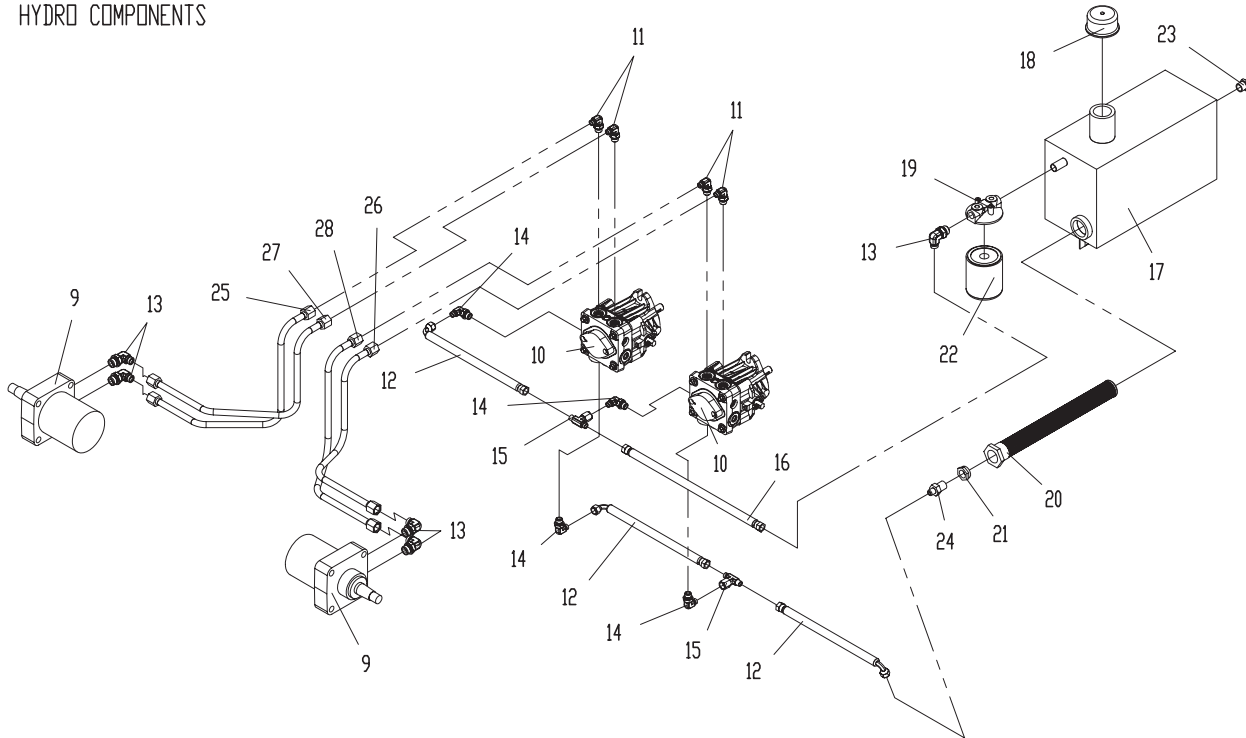

# Electrical Assembly

#	PART NO.	QTY.	NAME	#	PART NO.	QTY.	NAME	#	PART NO.	QTY.	NAME
1	423153	1	Choke Cable	10	423027	1	Ignition Switch	20	104520	2	#5 - 40 Nut
	523037	1	Choke Cable (Kohler)	11	823193	1	Switch - Neutral	21	823195	1	Throttle Cable
2	423017	1	Starter Relay*	12	823194	1	Alarm	22	523034	1	Park Brake Switch
3	101039	8	x 5/8 Mach. Scw.	13	423142	1	Battery	23	823196	1	Positive Cable**
4	104252	8	#10 - 24 Nyloc Nut	14	423172	2	Battery Hold-down		423117	2	Positive Cable*
5	823122	1	Wire Harness*	15	423011	1	Hold-down Angle	24	823197	1	Negative Cable
	823121	1	Wire Harness**	16	423158	3	Terminal Ins.	25	523036	3	Warning Lights
6	523145	1	20 AMP Fuse		823199	1	Battery Boot	26	823308	1	Fender Plug
7	523146	1	15 AMP Fuse	17	109017	2	1/4 - 20 Wing Nut	27	423030	1	Safety Module*
8	523147	1	10 AMP Fuse	18	523031	1	PTO Switch	28	823116	1	Control Panel
9	523042	2	Relay**	19	101252	2	#5 - 40 x 1 Screw				

# Hydro Components

HYDRO COMPONENTS

ITEM NO.	PART NUMBER	DESCRIPTION	QTY.
9	453153	WHEEL MOTOR	2
10	453166	PUMP - BDP10A	2
11	453167	90° ADAPTER	4
12	823185	PUMP TO PUMP FEED LINE	3
13	523058	RETURN ADAPTER	5
14	453074	90° ADAPTER	4
15	453106	SWIVEL TEE	2
16	453126	PUMP TO PUMP FEED LINE	1
17	823124	OIL RESERVOIR	1
18	423165	OIL BREATHER CAP	1
19	423064	FILTER HEAD	1
20	453043	SUCTION SCREEN	1
21	453128	REDUCER BUSHING	1
22	423361	OIL FILTER	1
23	423065	OIL EYE	1
24	583524	STRAIGHT ADAPTER	1
25	823186	OUTSIDE LINE - RH	1
26	823187	OUTSIDE LINE - LH	1
27	823188	INSIDE LINE - RH	1
28	823189	INSIDE LINE - LH	1