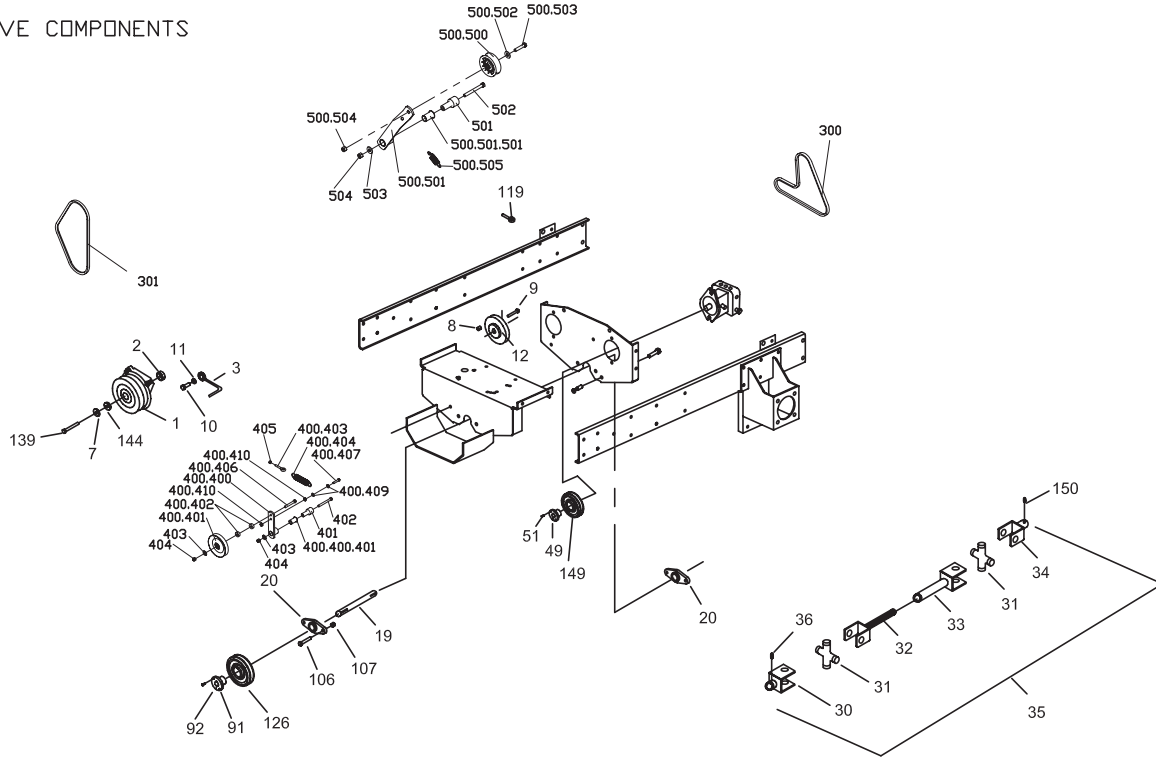

Drive Components

DRIVE COMPONENTS

ITEM NUMBER	PART NUMBER	QUANTITY	DESCRIPTION	ITEM NUMBER	PART NUMBER	QUANTITY	DESCRIPTION
1	523370	1	ELECTRIC CLUTCH*	149	823306	2	PUMP PULLEY**
	823165	1	ELECTRIC CLUTCH**		823190	2	PUMP PULLEY*
2	523322	2	CLUTCH SPACER*	300	583385	1	PUMP BELT SML PUMP
	823248	1	CLUTCH SPACER**	301	583517	1	PTD BELT
3	363075	1	ROUND BELT GUIDE*	400	824061	1	CLUTCH IDLER ASSY.
	823250	1	ROUND CLUTCH STOP**	400.4	422025	1	TENSIONER W/BUSHING
7	753027	1	3/8" DISC SPRING WASHER	400.401	483025	1	RH IDLER PULLEY
	423069	2	7/16" DISC SPRING WASHER	400.402	483017	2	RH IDLER SPACER
8	363097	3	SPACER*	400.403	363080	1	RIGHT EYEBOLT
9	109022	3	8MM-1.25 X 50MM HEX BOLT	400.404	593074	1	IDLER SPRING - HH
10	100512	2	5/16"-24 X 1" HEX BOLT*	400.406	100299	1	3/8-16 X 2-3/4 HHCS
	100291	1	3/8"-16 X 2" HEX BOLT**	400.407	100275	1	5/16-18 X 1-1/2 HHCS
11	363226	4	DISC SPRING WASHER	400.409	105256	2	1/4 STD FLAT WASHER
12	523289	1	HYDR DRIVE PULLEY*	400.41	109001	2	5/16-18 WHIZLOCK NUT
	823206	1	HYDR DRIVE PULLEY**	401	823030	1	PUMP IDLER SUPPORT
19	823028	1	DECK SHAFT	402	100302	1	3/8-16 X 3-1/2 HHCS
20	823032	2	DECK SHAFT BEARING	403	105260	1	3/8 STD FLAT WASHER
30	523414	1	1" YOKE	404	104257	1	3/8-16 NYLDC NUT
31	523415	2	CROSS & BEARING	405	104256	1	5/16-18 NYLDC NUT
32	593075	1	YOKE SHAFT	500	584009	1	PUMP IDLER ASM.
33	583481	1	YOKE TUBE	500.5	823351	1	PUMP DRIVE IDLER
34	823372	1	3/4" YOKE	500.501	822138	1	IDLER ARM W/BUSHING
35	583172	1	DRIVE SHAFT FRONT CUT ONLY	500.502	105260	1	3/8 STD FLAT WASHER
36	103295	2	3/8"-16 X 1/2" SET SCREW	500.503	100295	1	3/8-16 X 1-3/4 HHCS
49	423178	2	15MM TAPER HUB	500.504	104257	1	3/8-16 NYLDC NUT
51	453102	2	PUMP KEY (SMM)	500.505	523048	1	FLOATING IDLER SPRING
91	363215	1	1" TAPER HUB	501	823030	1	PUMP IDLER SUPPORT
92	107259	2	1/4" X 1/4" X 1" KEY	502	100302	1	3/8-16 X 3-1/2 HHCS
106	100311	4	7/16"-14 X 1 1/2" HEX BOLT	503	105260	1	3/8 STD FLAT WASHER
107	104258	4	7/16"-14 NYLDC NUT	504	104257	1	3/8-16 NYLDC NUT
126	363216	1	TAPER LOCK SHEAVE*	400.400.401	523111	1	3/4 PLASTIC BUSHING
	523096	1	5" TAPER LOCK SHEAVE**	500.501.501	523111	1	3/4 PLASTIC BUSHING
139	109019	1	10MM-1.5 X 30MM HEX BOLT*				
	100533	1	7/16"-20 X 1 3/4" HEX BOLT**				
144	423068	1					

(*) KAWASAKI ENGINE ONLY
(**) KOLHER ENGINE ONLY