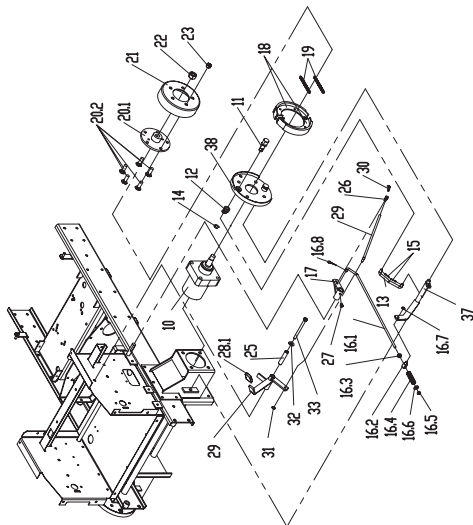

BRAKE COMPONENTS

ITEM NO.	PART NUMBER	DESCRIPTION	QTY.
6	823048	BRAKE ROD UPPER	1
7	823066	BRAKE ROD - LOWER	1
8	823140	PARK SHAFT	1
10	453153	WHEEL MOTOR	1
11	423296	BRAKE CAM	1
12	423308	BRAKE CAM ARM	1
13	423312	BRAKE CAM LINK	1
14	106500	E-RING FOR 5/8 DIA	1
15	106753	3/2 X 3/4 COTTER PIN	2
16	424016	BRAKE ROD ASSY	1
161	423128	PARK BRAKE LINK	1
162	423300	PARK BRAKE SWIVEL	1
163	523112	5/16 CLAMP COLLAR	1
164	523024	SPRING	1
165	104256	5/16-18 NYLOC NUT	1
166	106258	5/16 FLAT WASHER	1
167	363177	3/8 PUSH NUT	1
168	363165	#3 HAIRPIN COTTER	1
17	423146	BRAKE CRANK	1
18	423276	BRAKE SHOE	2
19	423281	BRAKE SPRING	2
20	423275	WHEEL HUB	1
202	103014	1/2-20 UNF PRESS IN STUD	5
21	423310	BRAKE TRIM 1 180	1
22	104511	3/4-16 HEX NUT	1
23	103023	1/2-20 LUG NUT	1
25	363105	INLET BUSHING	1
26	363029	3/2 ROD SWIVEL	1
27	100501	1/4-28 X 1/2 HHCS	1
28	822070	BRAKE LEVER V/GRIP	1
281	363022	GRIP	1
29	823132	PARK BRAKE LINK	1
30	363165	#3 HAIRPIN COTTER	1
31	153045	5/16 PUSH NUT	1
32	106250	3/8 STD FLAT WASHER	1
33	100305	3/8-16 X 4-1/2 HHCS	1
36	592066	BRAKE CONTROL LH	1
37	422112	CCV BACK PLATE - BRAKE	1
38	422110	BRAKE CONTROL RH	1