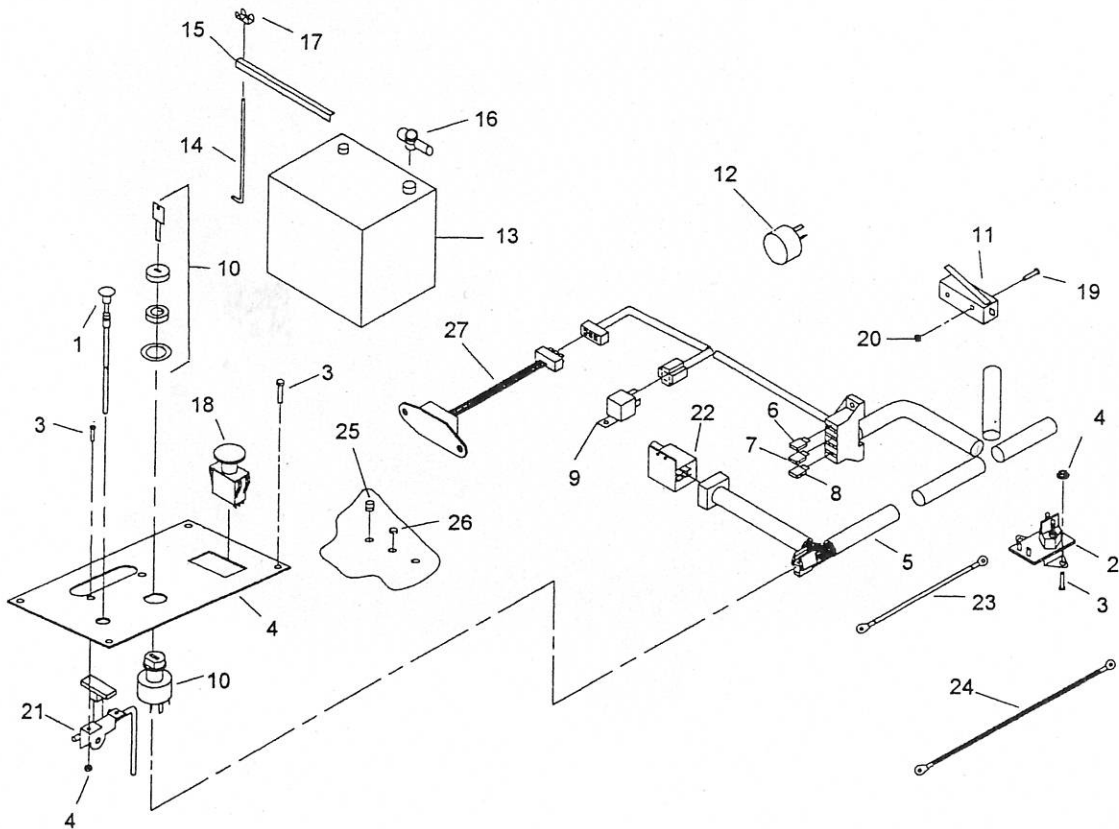

Electrical Assembly

#	PART NO.	QTY.	NAME	#	PART NO.	QTY.	NAME	#	PART NO.	QTY.	NAME
1	423153	1	Choke Cable	10	423027	1	Ignition Switch	20	104520	2	#5 - 40 Nut
	523037	1	Choke Cable (Kohler)	11	823193	1	Switch - Neutral	21	823195	1	Throttle Cable
2	423017	1	Starter Relay*	12	823194	1	Alarm	22	523034	1	Park Brake Switch
3	101039	8	x 5/8 Mach. Scw.	13	423142	1	Battery	23	823196	1	Positive Cable**
4	104252	8	#10 - 24 Nyloc Nut	14	423172	2	Battery Hold-down		423117	2	Positive Cable*
5	823122	1	Wire Harness*	15	423011	1	Hold-down Angle	24	823197	1	Negative Cable
	823121	1	Wire Harness**	16	423158	3	Terminal Ins.	25	523036	3	Warning Lights
6	523145	1	20 AMP Fuse		823199	1	Battery Boot	26	823308	1	Fender Plug
7	523146	1	15 AMP Fuse	17	109017	2	1/4 - 20 Wing Nut	27	423030	1	Safety Module*
8	523147	1	10 AMP Fuse	18	523031	1	PTO Switch	28	823116	1	Control Panel
9	523042	2	Relay**	19	101252	2	#5 - 40 x 1 Screw				

Notes: (*) Kohler Engine Only
(**) Kawasaki Engine Only