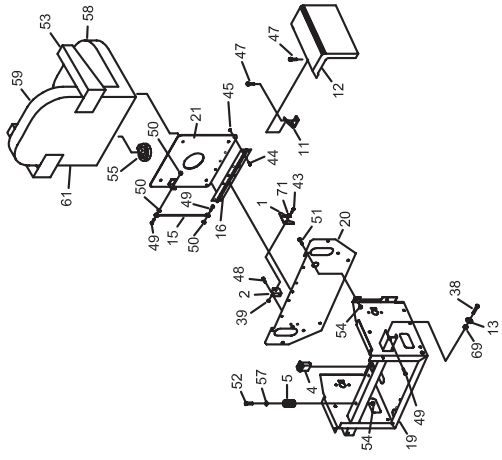

Frame Components

FRAME COMPONENTS

FRAME COMPONENTS

ITEM NUMBER	PART NUMBER	QUANTITY	DESCRIPTION
2	823046	1	UPPER BRACE ROD
3	823046	1	DECK ARM PLATE
5	823066	1	LOWER BRACE ROD
8	823183	2	DRIVE WHEEL ASSY
61	582022	1	FOOT PLATE
65	822018	1	RIGHT HAND MOTOR MOUNT
66	822020	1	LEFT HAND MOTOR MOUNT
67	822024	1	RIGHT HAND FRAME CHANNEL
68	822026	1	LEFT HAND FRAME CHANNEL
69	822026	1	ENGINE BASE
70	823042	3	PUMP PLATE
71	823042	3	FOOT PLATE TREAD
84	823052	2	DECK ARM WASHER
85	823052	2	DECK ARM SWIVEL
86	822090	12	1/4"-28 ZERK
88	108502	10	SNAP RING
89	103023	10	1/2"-20 LUG NUT
103	100294	4	3/8"-16 X 1 1/2" HEX BOLT
108	100329	2	1/2"-13 X 2" HEX BOLT
110	1004261	10	1/2"-13 NYLON NUT
114	823301	1	REAR COVER
115	823204	1	FRONT GUARD**
137	090015	2	1/4" NUT CLIP
138	823345	1	FRONT GUARD**
139	823345	2	SEAT GUARD STRAP**
141	822146	2	SEAT COVER**
142	100251	7	1/4"-20 X 5/8" HEX BOLT
146	822140	1	GUARD BRACE**
148	823206	1	ENGINE GUARD**
149	592180	1	WHEEL HUB

ITEM NUMBER	PART NUMBER	QUANTITY	DESCRIPTION
1	823110	1	FOOT PLATE LATCH
2	823110	1	FOOT PLATE
4	523283	1	HOUR METER
5	523278	2	SEAT SPRING
11	423184	2	FRONT FENDER MOUNT
12	823010	1	RIGHT FENDER
13	823011	1	LEFT FENDER
15	523044	2	STOP CAM
16	523105	1	SEAT CABLE
19	822054	1	SEAT HINGE
20	823302	1	SEAT FRAME WELDMENT
24	823058	1	SEAT FRAME FRONT
25	823058	1	SEAT FRAME REAR
39	109001	6	5/16"-18 WHIZ LOCK NUT
43	109001	8	SHOULDER BOLT
44	101039	5	#10-28 X 5/8" SCREW
45	104252	4	#10-28 NYLON NUT
47	102000	7	#12-24 THREADED CUTTING SCREW
48	100252	4	1/4"-20 X 3/4" HEX BOLT
49	100254	8	1/4"-20 X 1" HEX BOLT
50	109000	8	1/4"-20 WHIZ LOCK NUT
51	100271	8	5/16"-18 X 3/4" HEX BOLT
52	100273	2	5/16"-18 X 1" HEX BOLT
53	100271	2	5/16"-18 X 1" HEX BOLT
54	100271	2	5/16"-18 X 1" HEX BOLT
55	523030	20	SEAT SWITCH NUT
57	105258	5	5/16" FLAT WASHER
58	583089	1	SEAT CUSHION
59	583090	1	BACK CUSHION
61	583077	1	SEAT
69	363041	2	BUMPER SPACER
71	105259	2	3/8" SAE FLAT WASHER