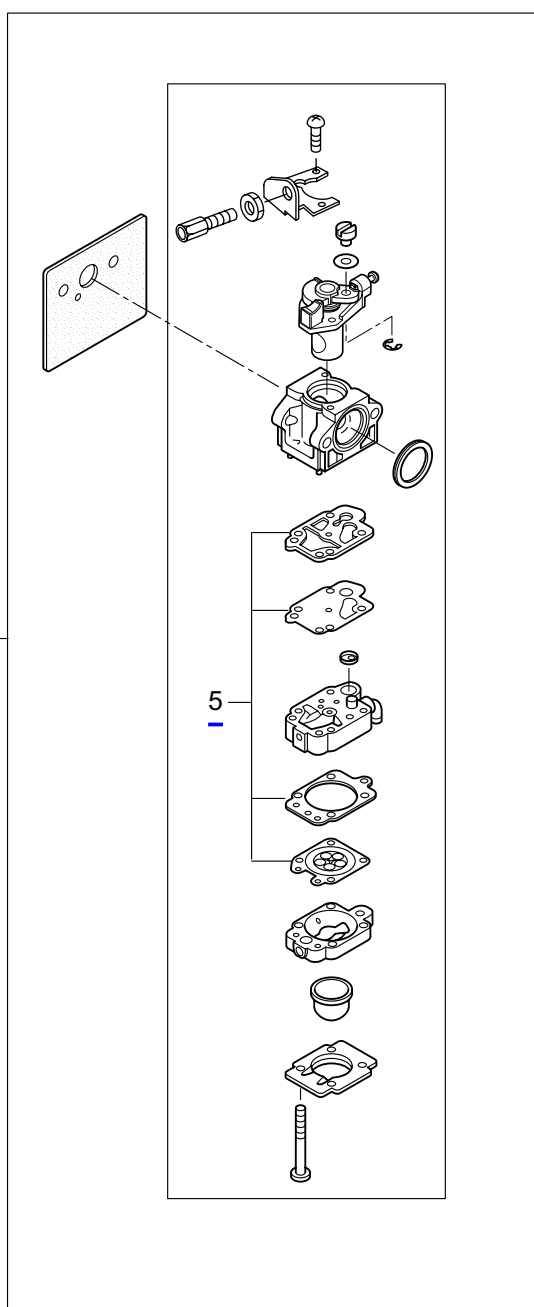

1. PARTS KIT

1

2

3

4

5

6

Ref. No.	Part No.	Part Name	Q'ty	Remarks
1-1	247676	Cylinder Kit	1	Incl.5
1-2	247677	Piston Kit	1	
1-3	246919	Clutch Kit	1	
1-4	247890	Carburetor Kit	1	
1-5	247867	Carburetor Parts Kit	1	
1-6	289035	Fuel Pipe Pick-up Ass'y	1	

LB300

2. MAIN BODY

Ref. No.	Part No.	Part Name	Q'ty	Remarks
2-1	365013	LB300	1	
2-2	261250	Cap Screw	4	M5x20
2-3	215512	Clutch Case Ass'y	1	Incl.4-10
2-4	214592	Bearing Case	1	
2-5	214161	Bearing	2	#6000ZZ
2-6	054676	Snap Ring	1	#26
2-7	560309	Buffer	1	
2-8	214163	Washer	1	
2-9	092033	Screw	4	M5x15
2-10	214593	Driveshaft Tube Adapter	1	
2-11	261246	Cap Screw	1	M5x25
2-12	243077	Driveshaft Tube Ass'y	1	Incl.13,14
2-13	221501	Label	1	Warning
2-14	221502	Label	1	Caution
2-15	219268	Driveshaft Ass'y	1	
2-16	054677	Clutch Drum	1	
2-17	211736	Shaft Grip	1	
2-18	211737	Band	2	
2-19	242050	Throttle Trigger Ass'y	1	Incl.20
2-20	237241	Label	1	
2-21	235752	Throttle Cable	1	
2-22	213548	Plastic Tube	1	#10x200L
2-23	243074	Label	1	LB300
2-24	227816	Loop Handle Ass'y	1	Incl.25
2-25	215608	Cap Screw	4	M5x30x16

LB300

4. ENGINE

Ref. No.	Part No.	Part Name	Q'ty	Remarks
4-46	269714	Plug Boot	1	
4-47	269715	Connector	1	
4-48	281756	Insulator	1	
4-49	261076	Woodruff Key	1	3x10
4-50	261417	Nut,Rotor	1	M8
4-51	280381	Spacer	2	
4-52	261256	Cap Screw	2	M4x25
4-53	285982	Spark Plug	1	NGK BPM8Y
4-54	269722	Lead	1	
4-55	268044	Lead	1	
4-56	269189	Grommet	1	
4-57	264588	Clamp	1	
4-58	273254	Starter Ass'y	1	Incl.59-69
4-59	283504	Reel	1	
4-60	283505	Cam Plate	1	
4-61	283506	Spring	1	
4-62	261721	Spiral Spring	1	
4-63	267213	Screw	1	
4-64	273261	Rope Ass'y	1	Incl.65-67
4-65	283579	Stater Rope	1	
4-66	287651	Starter Grip	1	
4-67	283511	Rope Stopper	1	
4-68	277328	Cover	1	
4-69	273037	Screw	1	
4-70	283575	Starter Pawl Ass'y	1	
4-71	284698	Adapter Ass'y	1	
4-72	283391	Cap Screw	2	M4x20
4-73	265726	Cap Screw	4	M4x16
4-74	282096	Cap Screw	1	M4x16WSW