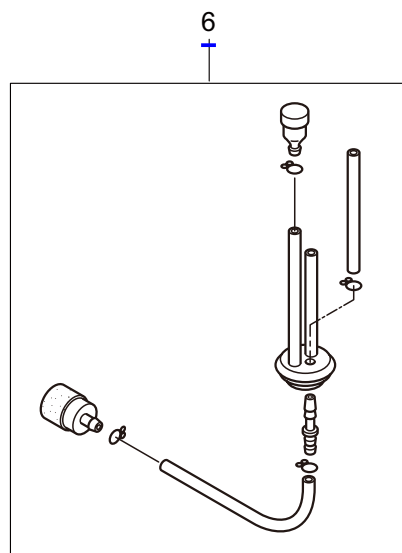

1. PARTS KIT

1

2

3

4

5

6

Ref. No.	Part No.	Part Name	Q'ty	Remarks
1-1	247676	Cylinder Kit	1	Incl.5
1-2	247677	Piston Kit	1	
1-3	246919	Clutch Kit	1	
1-4	247890	Carburetor Kit	1	
1-5	247867	Carburetor Parts Kit	1	
1-6	289035	Fuel Pipe Pick-up Ass'y	1	

LB300

2. MAIN BODY

Ref. No.	Part No.	Part Name	Q'ty	Remarks
2-1	365013	LB300	1	
2-2	261250	Cap Screw	4	M5x20
2-3	215512	Clutch Case Ass'y	1	Incl.4-10
2-4	214592	Bearing Case	1	
2-5	214161	Bearing	2	#6000ZZ
2-6	054676	Snap Ring	1	#26
2-7	560309	Buffer	1	
2-8	214163	Washer	1	
2-9	092033	Screw	4	M5x15
2-10	214593	Driveshaft Tube Adapter	1	
2-11	261246	Cap Screw	1	M5x25
2-12	243077	Driveshaft Tube Ass'y	1	Incl.13,14
2-13	221501	Label	1	Warning
2-14	221502	Label	1	Caution
2-15	219268	Driveshaft Ass'y	1	
2-16	054677	Clutch Drum	1	
2-17	211736	Shaft Grip	1	
2-18	211737	Band	2	
2-19	242050	Throttle Trigger Ass'y	1	Incl.20
2-20	237241	Label	1	
2-21	235752	Throttle Cable	1	
2-22	213548	Plastic Tube	1	#10x200L
2-23	243074	Label	1	LB300
2-24	227816	Loop Handle Ass'y	1	Incl.25
2-25	215608	Cap Screw	4	M5x30x16

LB300

4. ENGINE

Ref. No.	Part No.	Part Name	Q'ty	Remarks
4-46	269714	Plug Boot	1	
4-47	269715	Connector	1	
4-48	281756	Insulator	1	
4-49	261076	Woodruff Key	1	3x10
4-50	261417	Nut,Rotor	1	M8
4-51	280381	Spacer	2	
4-52	261256	Cap Screw	2	M4x25
4-53	285982	Spark Plug	1	NGK BPM8Y
4-54	269722	Lead	1	
4-55	268044	Lead	1	
4-56	269189	Grommet	1	
4-57	264588	Clamp	1	
4-58	273254	Starter Ass'y	1	Incl.59-69
4-59	283504	Reel	1	
4-60	283505	Cam Plate	1	
4-61	283506	Spring	1	
4-62	261721	Spiral Spring	1	
4-63	267213	Screw	1	
4-64	273261	Rope Ass'y	1	Incl.65-67
4-65	283579	Stater Rope	1	
4-66	287651	Starter Grip	1	
4-67	283511	Rope Stopper	1	
4-68	277328	Cover	1	
4-69	273037	Screw	1	
4-70	283575	Starter Pawl Ass'y	1	
4-71	284698	Adapter Ass'y	1	
4-72	283391	Cap Screw	2	M4x20
4-73	265726	Cap Screw	4	M4x16
4-74	282096	Cap Screw	1	M4x16WSW