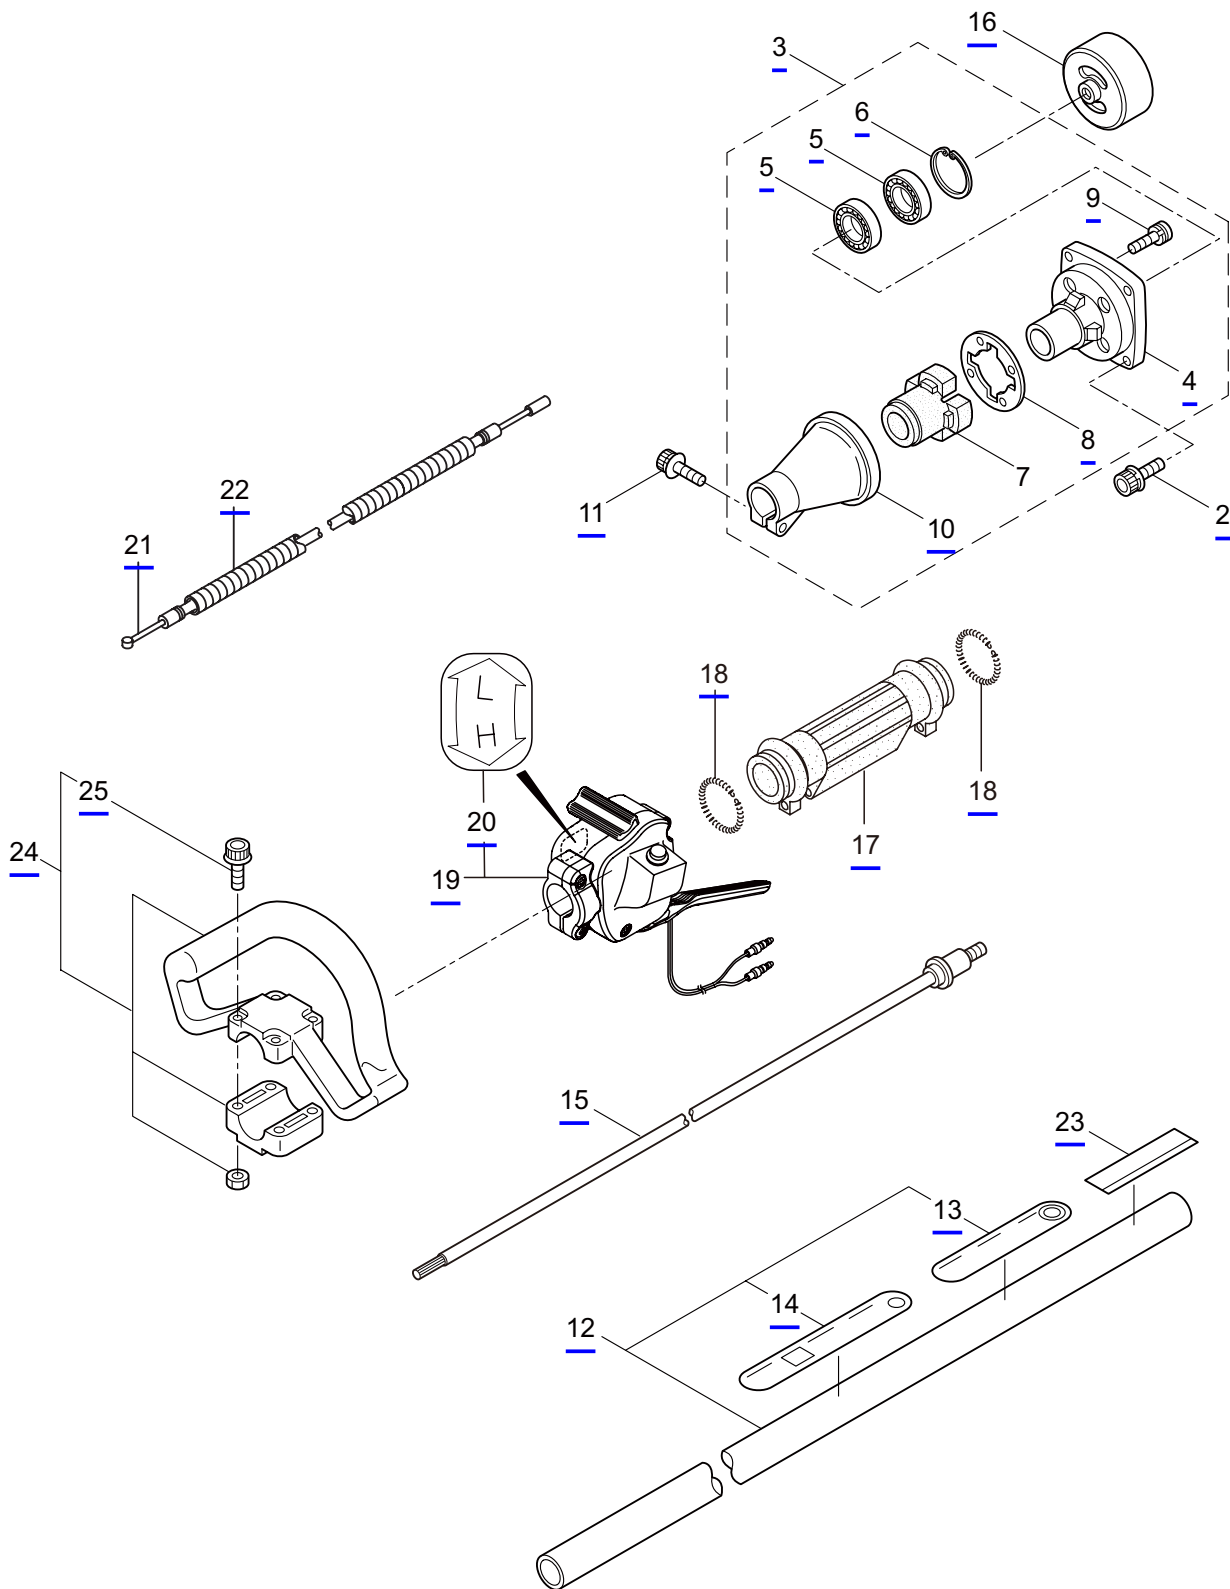

1. PARTS KIT

1

2

3

4

5

6

Ref. No.	Part No.	Part Name	Q'ty	Remarks
1-1	247676	Cylinder Kit	1	Incl.5
1-2	247677	Piston Kit	1	
1-3	246919	Clutch Kit	1	
1-4	247890	Carburetor Kit	1	
1-5	247867	Carburetor Parts Kit	1	
1-6	289035	Fuel Pipe Pick-up Ass'y	1	

LB300

2. MAIN BODY

Ref. No.	Part No.	Part Name	Q'ty	Remarks
2-1	365013	LB300	1	
2-2	261250	Cap Screw	4	M5x20
2-3	215512	Clutch Case Ass'y	1	Incl.4-10
2-4	214592	Bearing Case	1	
2-5	214161	Bearing	2	#6000ZZ
2-6	054676	Snap Ring	1	#26
2-7	560309	Buffer	1	
2-8	214163	Washer	1	
2-9	092033	Screw	4	M5x15
2-10	214593	Driveshaft Tube Adapter	1	
2-11	261246	Cap Screw	1	M5x25
2-12	243077	Driveshaft Tube Ass'y	1	Incl.13,14
2-13	221501	Label	1	Warning
2-14	221502	Label	1	Caution
2-15	219268	Driveshaft Ass'y	1	
2-16	054677	Clutch Drum	1	
2-17	211736	Shaft Grip	1	
2-18	211737	Band	2	
2-19	242050	Throttle Trigger Ass'y	1	Incl.20
2-20	237241	Label	1	
2-21	235752	Throttle Cable	1	
2-22	213548	Plastic Tube	1	#10x200L
2-23	243074	Label	1	LB300
2-24	227816	Loop Handle Ass'y	1	Incl.25
2-25	215608	Cap Screw	4	M5x30x16

LB300

4. ENGINE

Ref. No.	Part No.	Part Name	Q'ty	Remarks
4-46	269714	Plug Boot	1	
4-47	269715	Connector	1	
4-48	281756	Insulator	1	
4-49	261076	Woodruff Key	1	3x10
4-50	261417	Nut,Rotor	1	M8
4-51	280381	Spacer	2	
4-52	261256	Cap Screw	2	M4x25
4-53	285982	Spark Plug	1	NGK BPM8Y
4-54	269722	Lead	1	
4-55	268044	Lead	1	
4-56	269189	Grommet	1	
4-57	264588	Clamp	1	
4-58	273254	Starter Ass'y	1	Incl.59-69
4-59	283504	Reel	1	
4-60	283505	Cam Plate	1	
4-61	283506	Spring	1	
4-62	261721	Spiral Spring	1	
4-63	267213	Screw	1	
4-64	273261	Rope Ass'y	1	Incl.65-67
4-65	283579	Stater Rope	1	
4-66	287651	Starter Grip	1	
4-67	283511	Rope Stopper	1	
4-68	277328	Cover	1	
4-69	273037	Screw	1	
4-70	283575	Starter Pawl Ass'y	1	
4-71	284698	Adapter Ass'y	1	
4-72	283391	Cap Screw	2	M4x20
4-73	265726	Cap Screw	4	M4x16
4-74	282096	Cap Screw	1	M4x16WSW