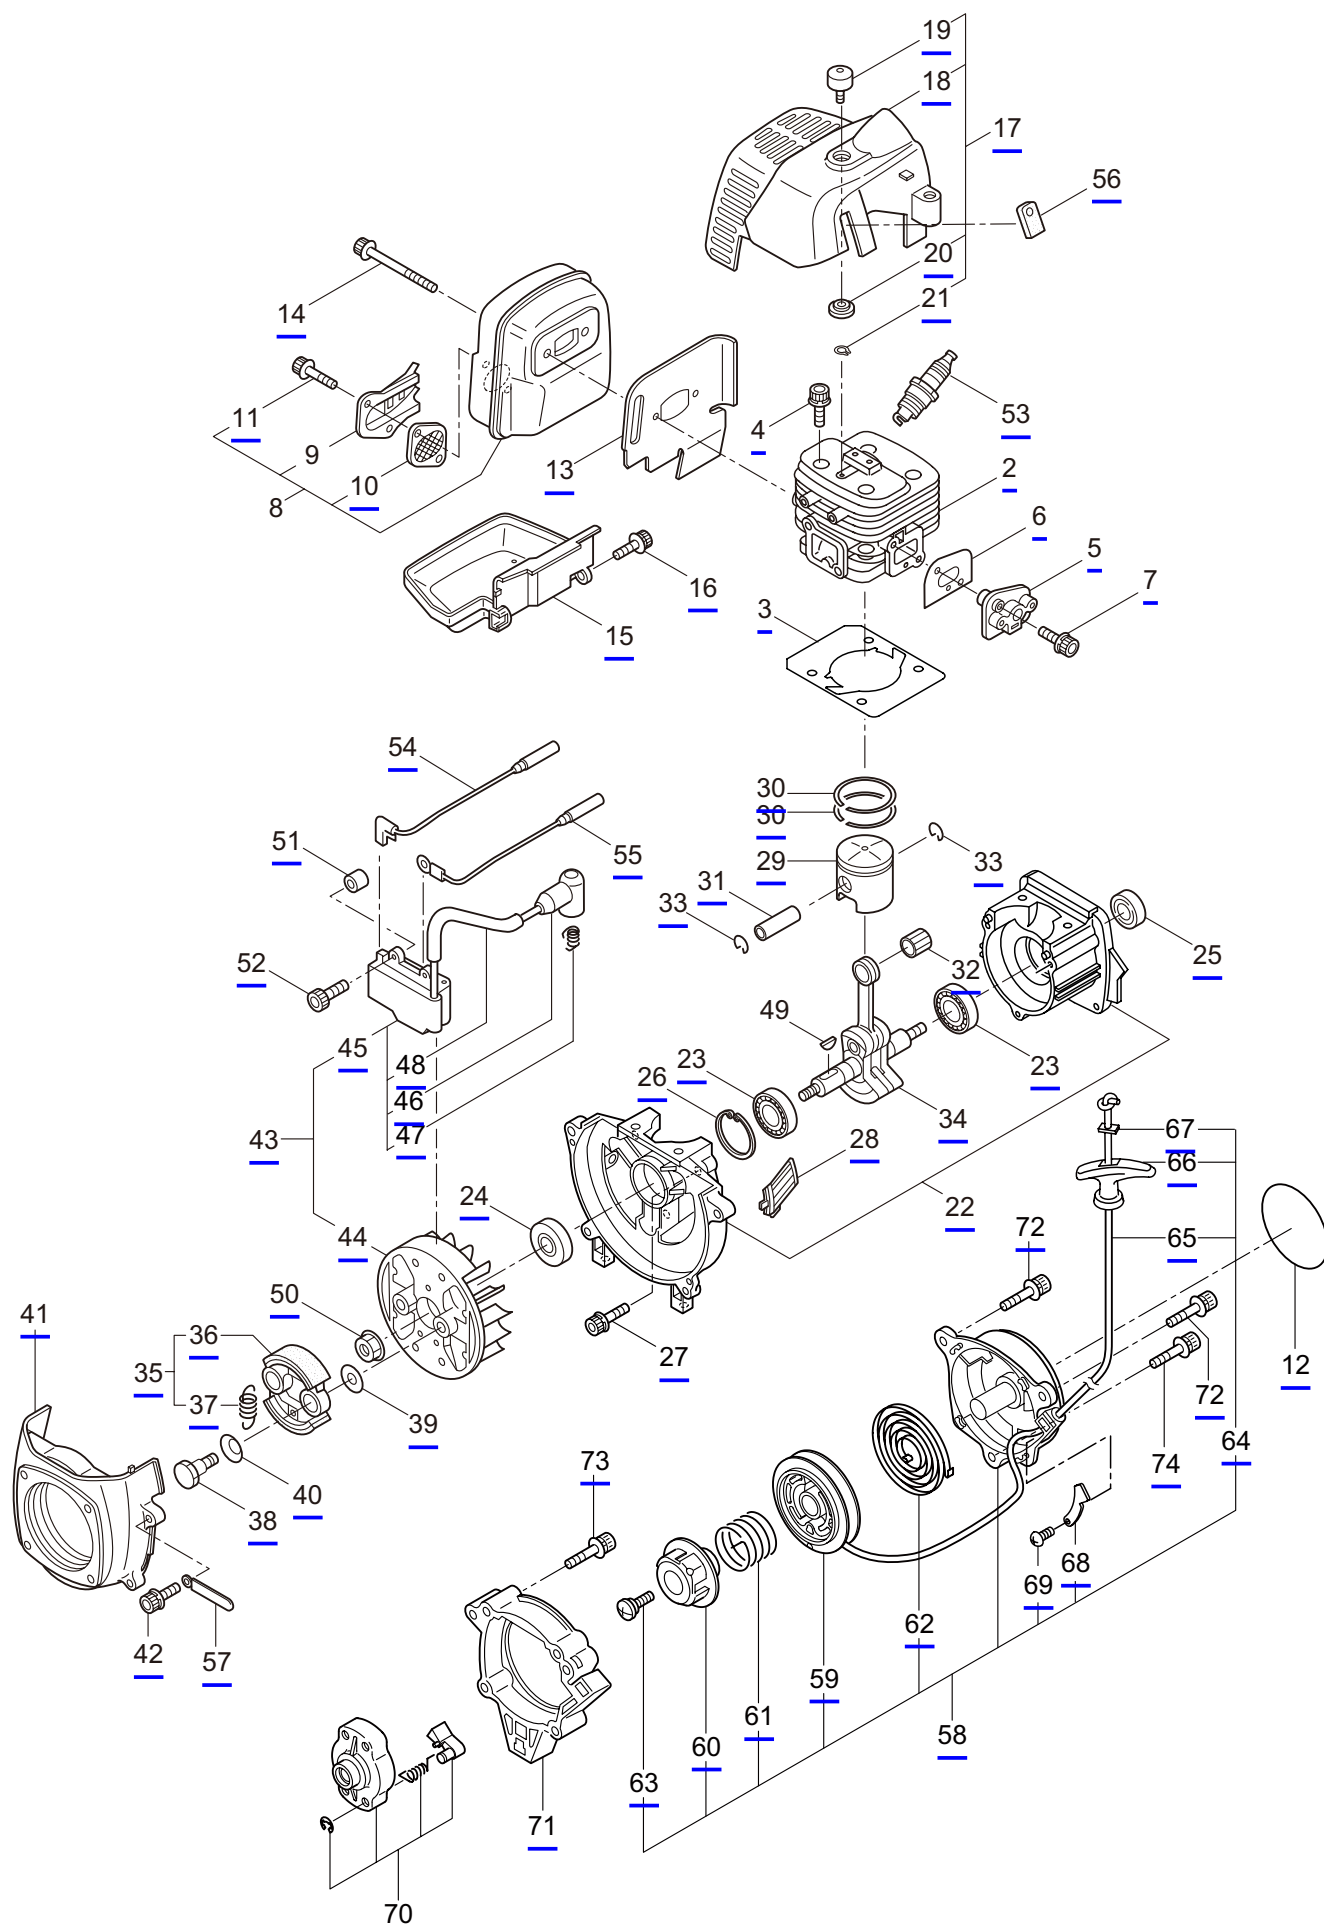

LB300

2. MAIN BODY

Ref. No.	Part No.	Part Name	Q'ty	Remarks
2-1	365013	LB300	1	
2-2	261250	Cap Screw	4	M5x20
2-3	215512	Clutch Case Ass'y	1	Incl.4-10
2-4	214592	Bearing Case	1	
2-5	214161	Bearing	2	#6000ZZ
2-6	054676	Snap Ring	1	#26
2-7	560309	Buffer	1	
2-8	214163	Washer	1	
2-9	092033	Screw	4	M5x15
2-10	214593	Driveshaft Tube Adapter	1	
2-11	261246	Cap Screw	1	M5x25
2-12	243077	Driveshaft Tube Ass'y	1	Incl.13,14
2-13	221501	Label	1	Warning
2-14	221502	Label	1	Caution
2-15	219268	Driveshaft Ass'y	1	
2-16	054677	Clutch Drum	1	
2-17	211736	Shaft Grip	1	
2-18	211737	Band	2	
2-19	242050	Throttle Trigger Ass'y	1	Incl.20
2-20	237241	Label	1	
2-21	235752	Throttle Cable	1	
2-22	213548	Plastic Tube	1	#10x200L
2-23	243074	Label	1	LB300
2-24	227816	Loop Handle Ass'y	1	Incl.25
2-25	215608	Cap Screw	4	M5x30x16

LB300

4. ENGINE

Ref. No.	Part No.	Part Name	Q'ty	Remarks
4-46	269714	Plug Boot	1	
4-47	269715	Connector	1	
4-48	281756	Insulator	1	
4-49	261076	Woodruff Key	1	3x10
4-50	261417	Nut,Rotor	1	M8
4-51	280381	Spacer	2	
4-52	261256	Cap Screw	2	M4x25
4-53	285982	Spark Plug	1	NGK BPM8Y
4-54	269722	Lead	1	
4-55	268044	Lead	1	
4-56	269189	Grommet	1	
4-57	264588	Clamp	1	
4-58	273254	Starter Ass'y	1	Incl.59-69
4-59	283504	Reel	1	
4-60	283505	Cam Plate	1	
4-61	283506	Spring	1	
4-62	261721	Spiral Spring	1	
4-63	267213	Screw	1	
4-64	273261	Rope Ass'y	1	Incl.65-67
4-65	283579	Stater Rope	1	
4-66	287651	Starter Grip	1	
4-67	283511	Rope Stopper	1	
4-68	277328	Cover	1	
4-69	273037	Screw	1	
4-70	283575	Starter Pawl Ass'y	1	
4-71	284698	Adapter Ass'y	1	
4-72	283391	Cap Screw	2	M4x20
4-73	265726	Cap Screw	4	M4x16
4-74	282096	Cap Screw	1	M4x16WSW