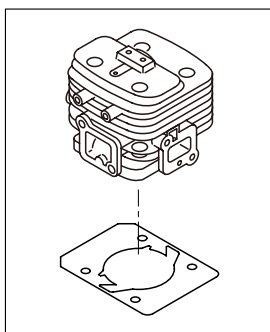

PARTS LIST

LB300

CONTENTS

1. PARTS KIT	1
2. MAIN BODY	3
3. LANDSCAPE BLADE V5.....	5
4. ENGINE	7
5. CARBURETOR, FUEL TANK	11
6. ACCESSORIES	15

2021. 07.

MARUYAMA

P/N 525222

LB300

1. PARTS KIT

1

2

3

4

5

6

Ref. No.	Part No.	Part Name	Q'ty	Remarks
1-1	247676	Cylinder Kit	1	Incl.5
1-2	247677	Piston Kit	1	
1-3	246919	Clutch Kit	1	
1-4	247890	Carburetor Kit	1	
1-5	247867	Carburetor Parts Kit	1	
1-6	289035	Fuel Pipe Pick-up Ass'y	1	

LB300

2. MAIN BODY

Ref. No.	Part No.	Part Name	Q'ty	Remarks
2-1	365013	LB300	1	
2-2	261250	Cap Screw	4	M5x20
2-3	215512	Clutch Case Ass'y	1	Incl.4-10
2-4	214592	Bearing Case	1	
2-5	214161	Bearing	2	#6000ZZ
2-6	054676	Snap Ring	1	#26
2-7	560309	Buffer	1	
2-8	214163	Washer	1	
2-9	092033	Screw	4	M5x15
2-10	214593	Driveshaft Tube Adapter	1	
2-11	261246	Cap Screw	1	M5x25
2-12	243077	Driveshaft Tube Ass'y	1	Incl.13,14
2-13	221501	Label	1	Warning
2-14	221502	Label	1	Caution
2-15	219268	Driveshaft Ass'y	1	
2-16	054677	Clutch Drum	1	
2-17	211736	Shaft Grip	1	
2-18	211737	Band	2	
2-19	242050	Throttle Trigger Ass'y	1	Incl.20
2-20	237241	Label	1	
2-21	235752	Throttle Cable	1	
2-22	213548	Plastic Tube	1	#10x200L
2-23	243074	Label	1	LB300
2-24	227816	Loop Handle Ass'y	1	Incl.25
2-25	215608	Cap Screw	4	M5x30x16