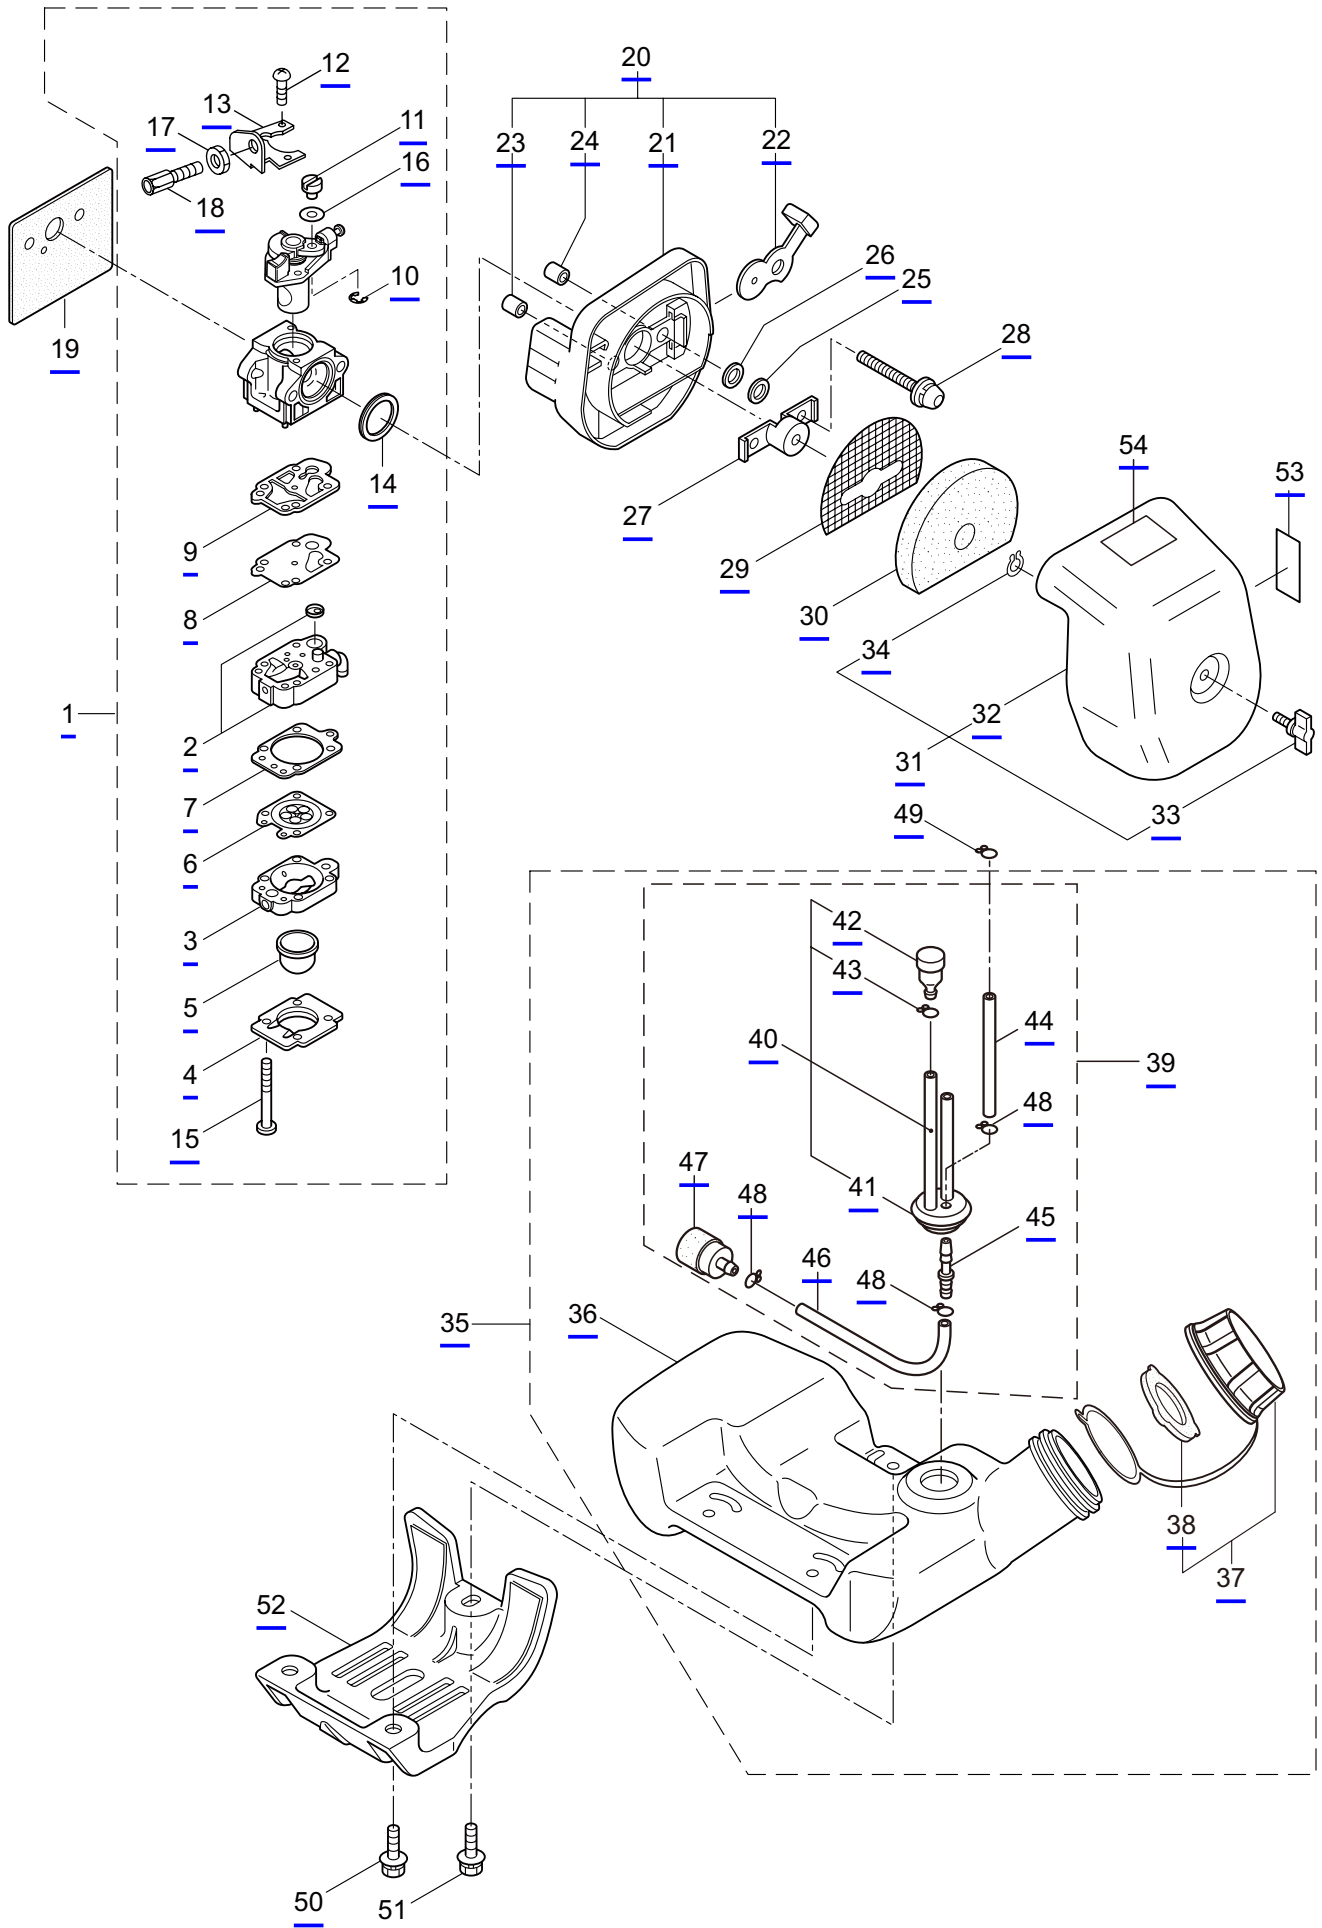

Ref. No.	Part No.	Part Name	Q'ty	Remarks	
5-1	282542	Carburetor Ass'y	1	Incl.2-18 New gasket required	
5-2	264155	Pump Body	1		
5-3	262991	Purge Body	1		
5-4	262992	Cover Plate	1		
5-5	261874	Primer Bulb	1		
5-6	283905	Diaphragm, Meterring	1		
5-7	262993	Gasket	1		
5-8	262994	Diaphragm,Fuel Pump	1		
5-9	282576	Gasket	1		
5-10	261876	E-Ring	1		
5-11	261658	Swivel	1		
5-12	261875	Screw	2		
5-13	264677	Bracket	1		
5-14	261657	Packing	1		
5-15	262996	Screw	4		
5-16	264678	Washer	1	M6	
5-17	261878	Nut	1		
5-18	263994	Adapter	1		
5-19	269762	Gasket	1		
5-20	268055	Air Filter Case Ass'y	1		Incl.21-24
5-21	268056	Air Filter Case	1		
5-22	268057	Valve	1		
5-23	268157	Sleeve	1		5.5x7.1x6L
5-24	268412	Sleeve	1		5.2x7.1x6.4L
5-25	263345	Packing	1		7.2x11xt1.3
5-26	263942	Washer	1	7.2x12xt0.15	
5-27	263815	Stay	1		
5-28	264016	Cap Screw	2		M5x60
5-29	265026	Screen	1		
5-30	265027	Foam Element	1		
5-31	268058	Air Filter Cover Ass'y	1	Incl.32-34	
5-32	268059	Air Filter Cover	1		
5-33	281438	Knob	1	#5	
5-34	261734	Snap Ring	1		
5-35	246592	Fuel Tank Ass'y	1		Incl.36-48
5-36	284820	Fuel Tank	1	Incl.38	
5-37	289046	Tank Cap Ass'y	1		
5-38	287058	Gasket	1		
5-39	289035	Fuel Pipe Pick-up Ass'y	1	Incl.40-48	
5-40	289036	Fuel Pipe Ass'y	1	Incl.41-43	
5-41	268065	Grommet	1	3x5x53L	
5-42	261590	Breather	1		
5-43	261117	Clip	1		
5-44	289028	Pipe A	1		
5-45	288921	Joint	1		

LB300

5. CARBURETOR, FUEL TANK