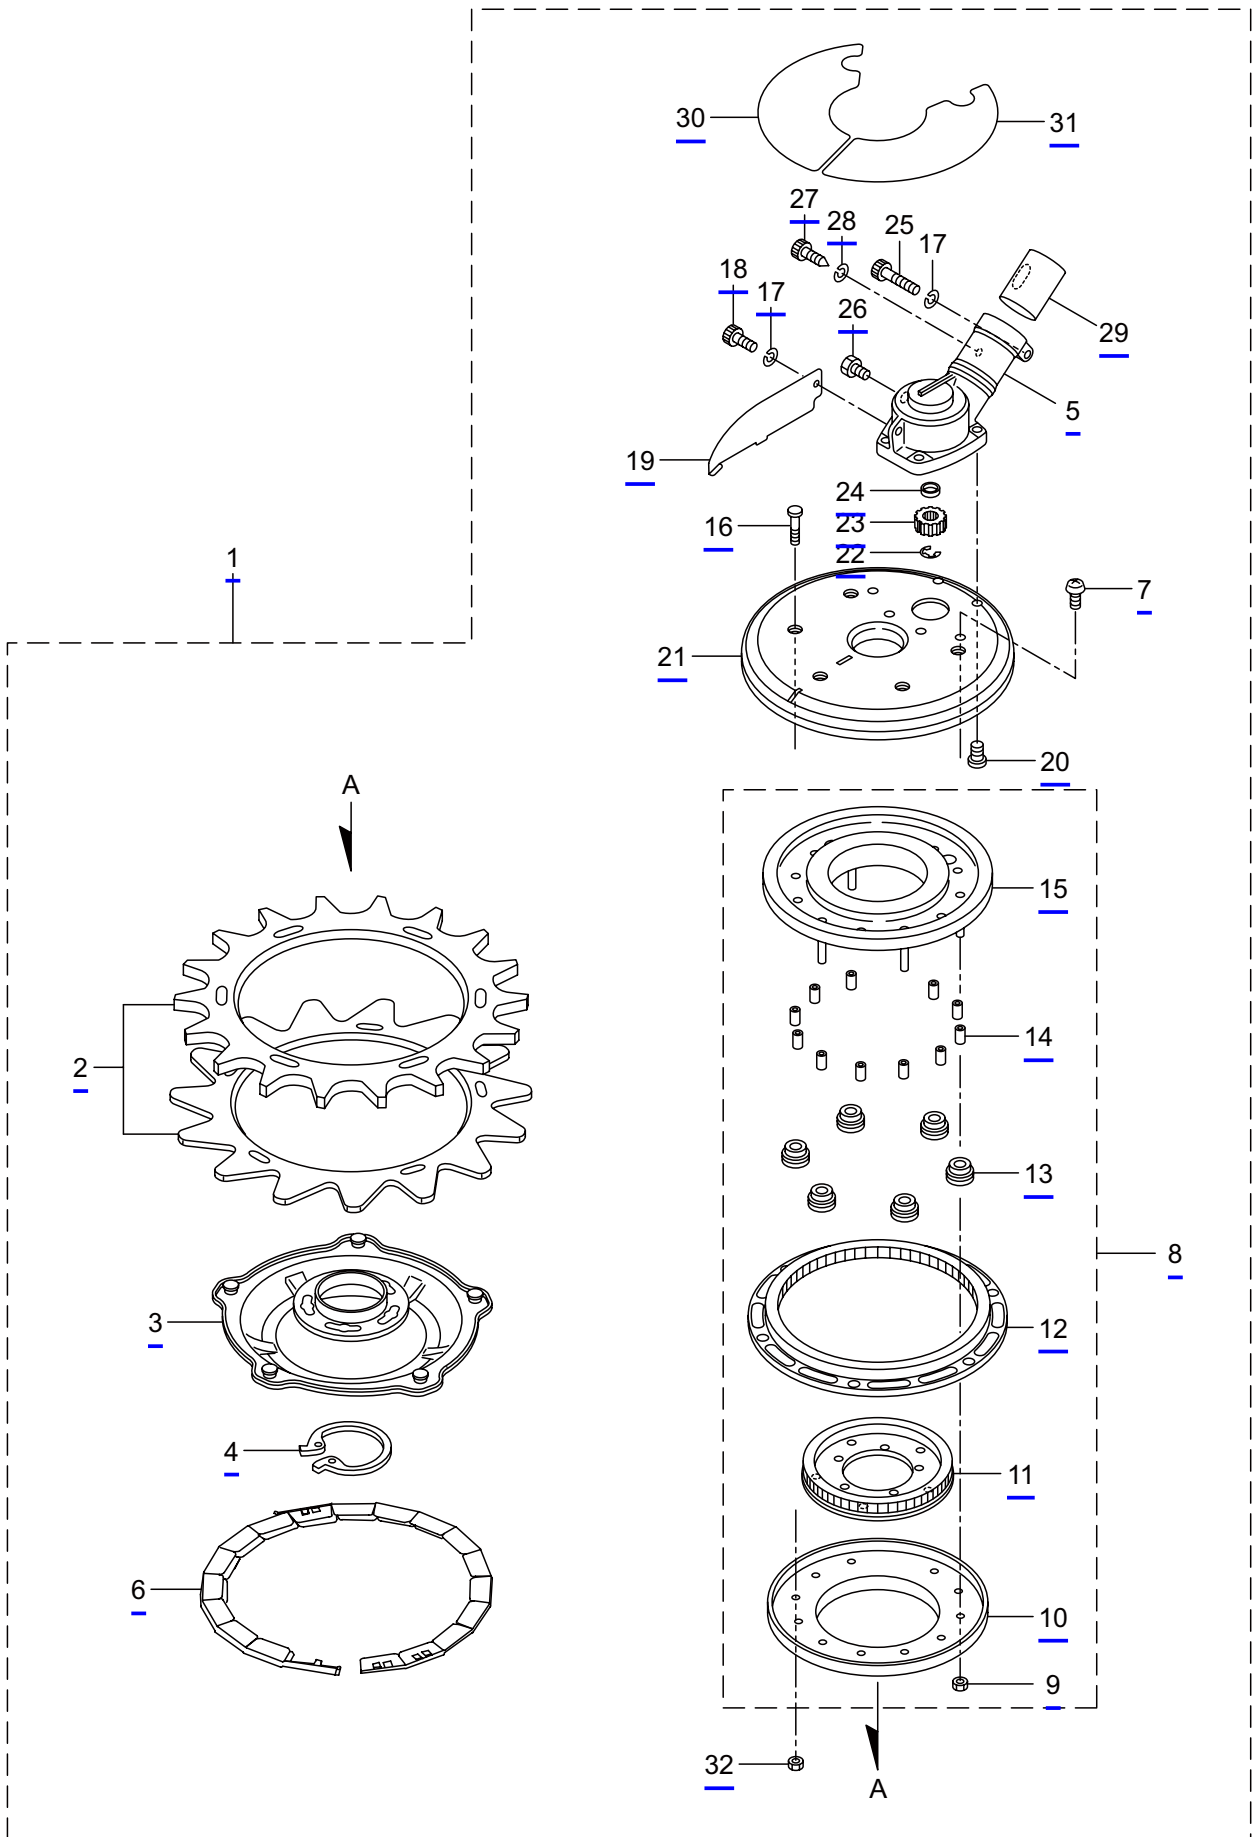

LB300

2. MAIN BODY

Ref. No.	Part No.	Part Name	Q'ty	Remarks
2-1	365013	LB300	1	
2-2	261250	Cap Screw	4	M5x20
2-3	215512	Clutch Case Ass'y	1	Incl.4-10
2-4	214592	Bearing Case	1	
2-5	214161	Bearing	2	#6000ZZ
2-6	054676	Snap Ring	1	#26
2-7	560309	Buffer	1	
2-8	214163	Washer	1	
2-9	092033	Screw	4	M5x15
2-10	214593	Driveshaft Tube Adapter	1	
2-11	261246	Cap Screw	1	M5x25
2-12	243077	Driveshaft Tube Ass'y	1	Incl.13,14
2-13	221501	Label	1	Warning
2-14	221502	Label	1	Caution
2-15	219268	Driveshaft Ass'y	1	
2-16	054677	Clutch Drum	1	
2-17	211736	Shaft Grip	1	
2-18	211737	Band	2	
2-19	242050	Throttle Trigger Ass'y	1	Incl.20
2-20	237241	Label	1	
2-21	235752	Throttle Cable	1	
2-22	213548	Plastic Tube	1	#10x200L
2-23	243074	Label	1	LB300
2-24	227816	Loop Handle Ass'y	1	Incl.25
2-25	215608	Cap Screw	4	M5x30x16

LB300

3. LANDSCAPE BLADE V5

Ref. No.	Part No.	Part Name	Q'ty	Remarks
3-1	391429	LANDSCAPE BLADE V5	1	Incl.2-32
3-2	460604	Blade Set	1	
3-3	427006	Bottom Disk	1	
3-4	418976	Bottom Disk Fixing Bracket	1	
3-5	427007	Gear Case B Type	1	
3-6	418975	Blade Protection Cover	1	
3-7	418966	Sems Cap Screw	2	M6x10
3-8	427008	Gear Unit RA	1	Incl.9-15
3-9	427009	U-Nut	6	M5
3-10	429834	Lower Oil Case Ass'y	1	
3-11	429835	Gear Ass'y	1	
3-12	429225	Outer Gear RA Ass'y	1	
3-13	429836	Free Roller C	6	
3-14	429226	Spacer RA	11	
3-15	429837	Upper Oil Case Ass'y	1	
3-16	427019	Stud Screw	5	M5x18
3-17	418958	Spring Washer	2	M5
3-18	418959	Cap Screw	1	M5x8
3-19	427020	Stabilizer	1	
3-20	427021	Low Head Cap Screw	4	M6x8
3-21	428932	Body Case + Rubber Seal	1	
3-22	427023	E-Ring	1	#4
3-23	418968	Drive Pinion Gear	1	
3-24	642868	Output Shaft Spacer	1	
3-25	418956	Cap Screw	1	M5x25
3-26	418957	Hex Screw	1	M5x6
3-27	460605	Screw	1	M5x12
3-28	460606	Spring Washer	1	M5
3-29	426991	Sleeve	1	
3-30	460602	Label	1	
3-31	460603	Label	1	
3-32	427009	U-Nut	5	M5