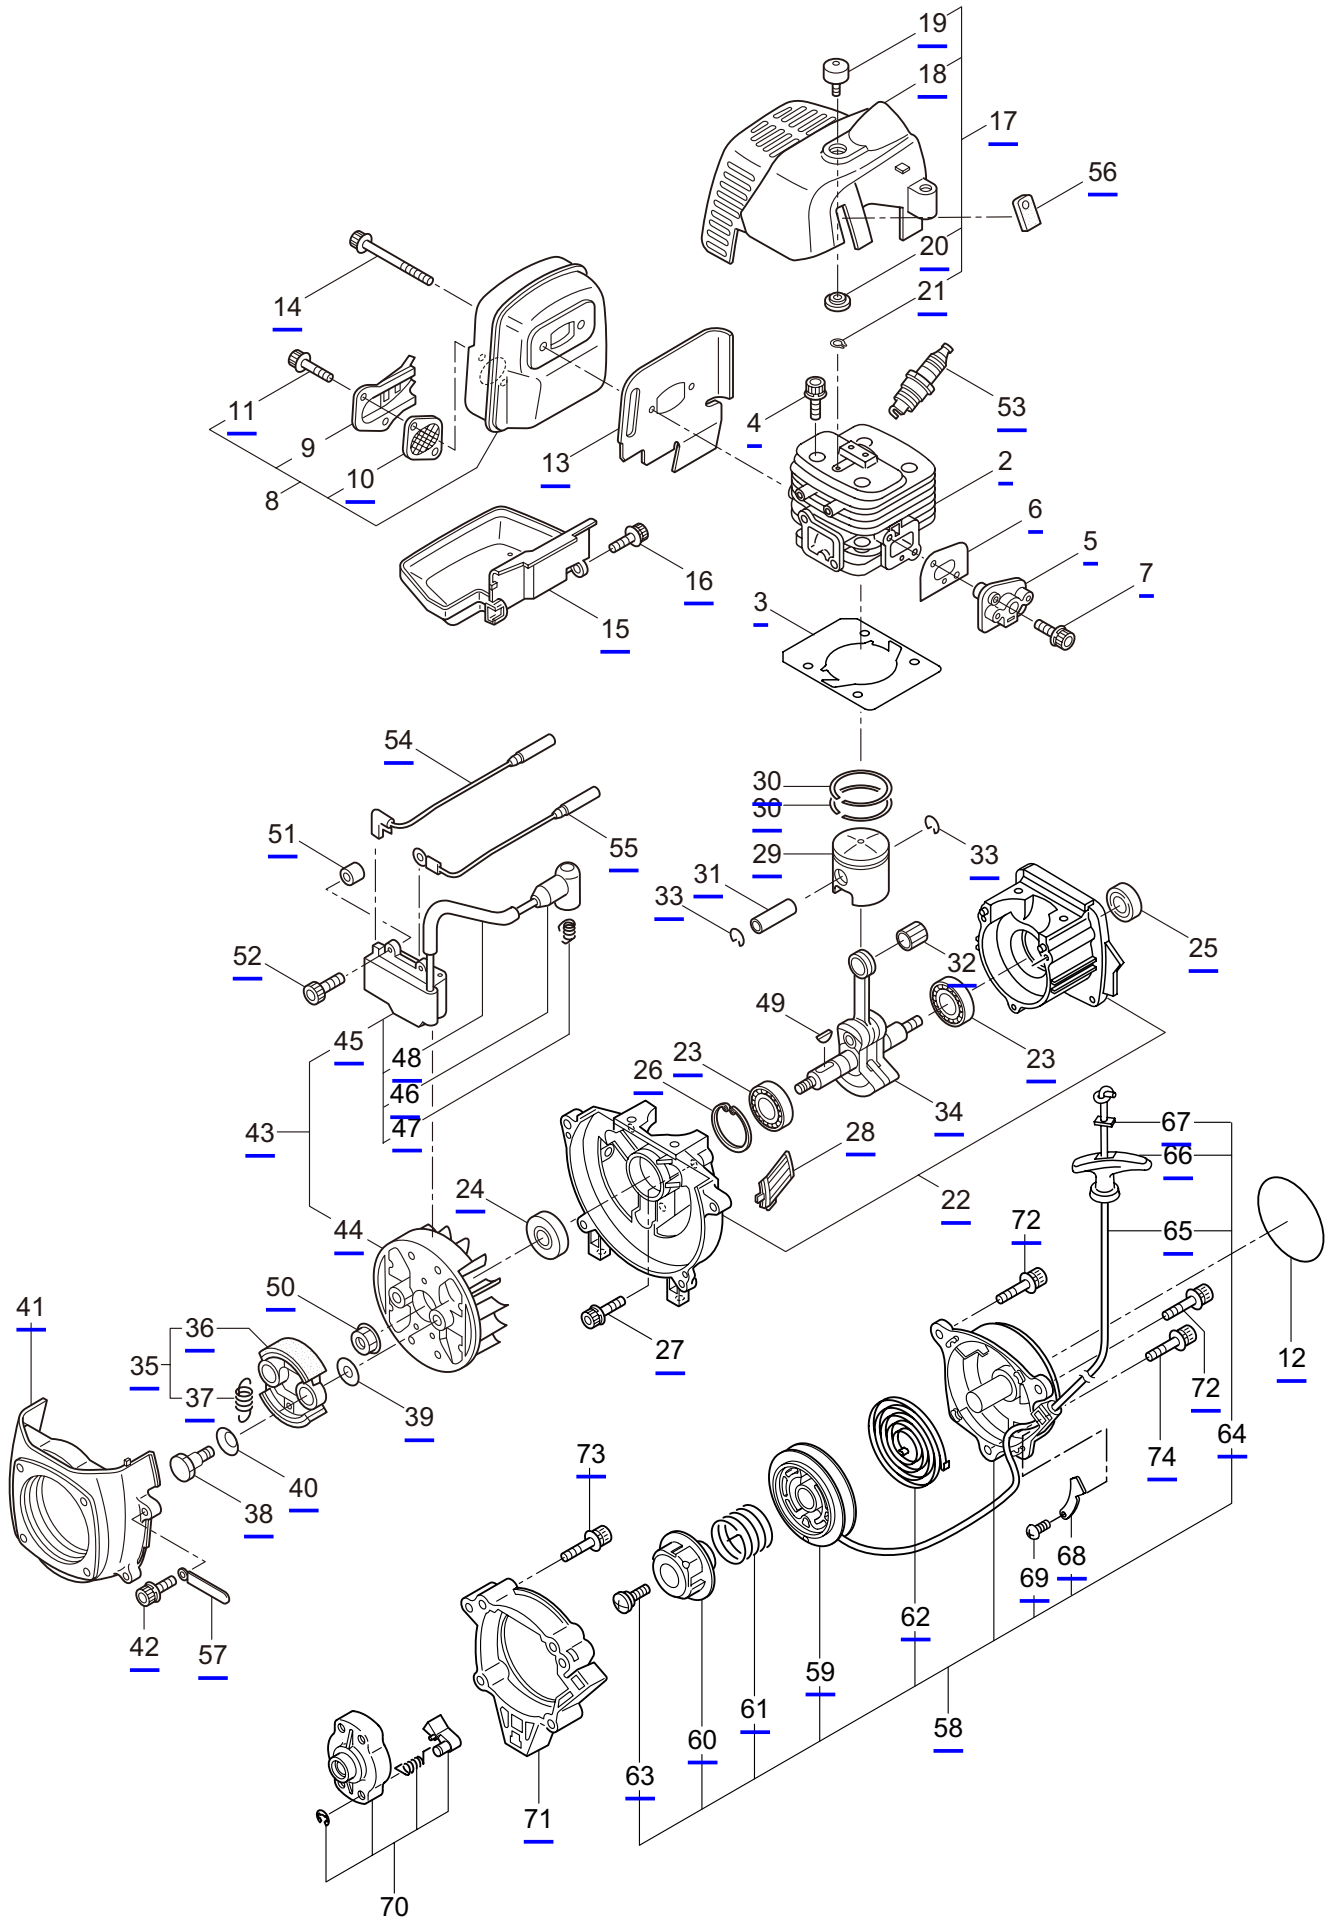

LB300
4. ENGINE

Ref. No.	Part No.	Part Name	Q'ty	Remarks
4-1	875581	Engine	1	CE300/115
4-2	286791	Cylinder	1	
4-3	286846	Gasket	1	
4-4	261250	Cap Screw	4	M5x20
4-5	269144	Insulator	1	New gasket required
4-6	267049	Gasket	1	
4-7	265924	Cap Screw	2	M5x25
4-8	283007	Muffler Ass'y	1	Incl.9-11
4-9	268171	Muffler Tail	1	
4-10	267056	Spark Arrester	1	
4-11	265107	Cap Screw	2	M4x10
4-12	246567	Label	1	CER300
4-13	281440	Gasket	1	
4-14	266402	Cap Screw	2	M5x55
4-15	281435	Under Cover	1	
4-16	267191	Cap Screw	1	M5x16
4-17	286707	Top Cover Ass'y	1	Incl.18-21
4-18	281434	Top Cover	1	
4-19	286300	Knob	1	
4-20	261020	Spacer	1	
4-21	261734	Snap Ring	1	#5
4-22	286851	Crankcase	1	
4-23	280488	Bearing	2	PPL 6001
4-24	261492	Oil Seal	1	ISCD12287
4-25	261386	Oil Seal	1	ISCD12227
4-26	055185	Snap Ring	1	H28
4-27	261612	Cap Screw	3	M5x30
4-28	281442	Screen	1	
4-29	283380	Piston	1	
4-30	265067	Piston Ring	2	(2)Required
4-31	265068	Piston Pin	1	
4-32	265225	Bearing,Needle	1	
4-33	261393	Clip,Piston Pin	2	
4-34	265141	Crankshaft/Conn.Rod Ass'y	1	
4-35	267327	Clutch Ass'y	1	Incl.36,37
4-36	267342	Clutch Shoe	2	(2)required
4-37	267345	Spring,Clutch	1	
4-38	264505	Bolt	2	
4-39	261189	Washer	2	6x16.5x1.2
4-40	261777	Wave Washer	2	
4-41	281433	Fan Cover	1	
4-42	261250	Cap Screw	4	M5x20
4-43	287898	Magneto Ass'y	1	Incl.44-48
4-44	287902	Rotor/Fan	1	
4-45	281746	Ignition Coil Ass'y	1	Incl.46-48