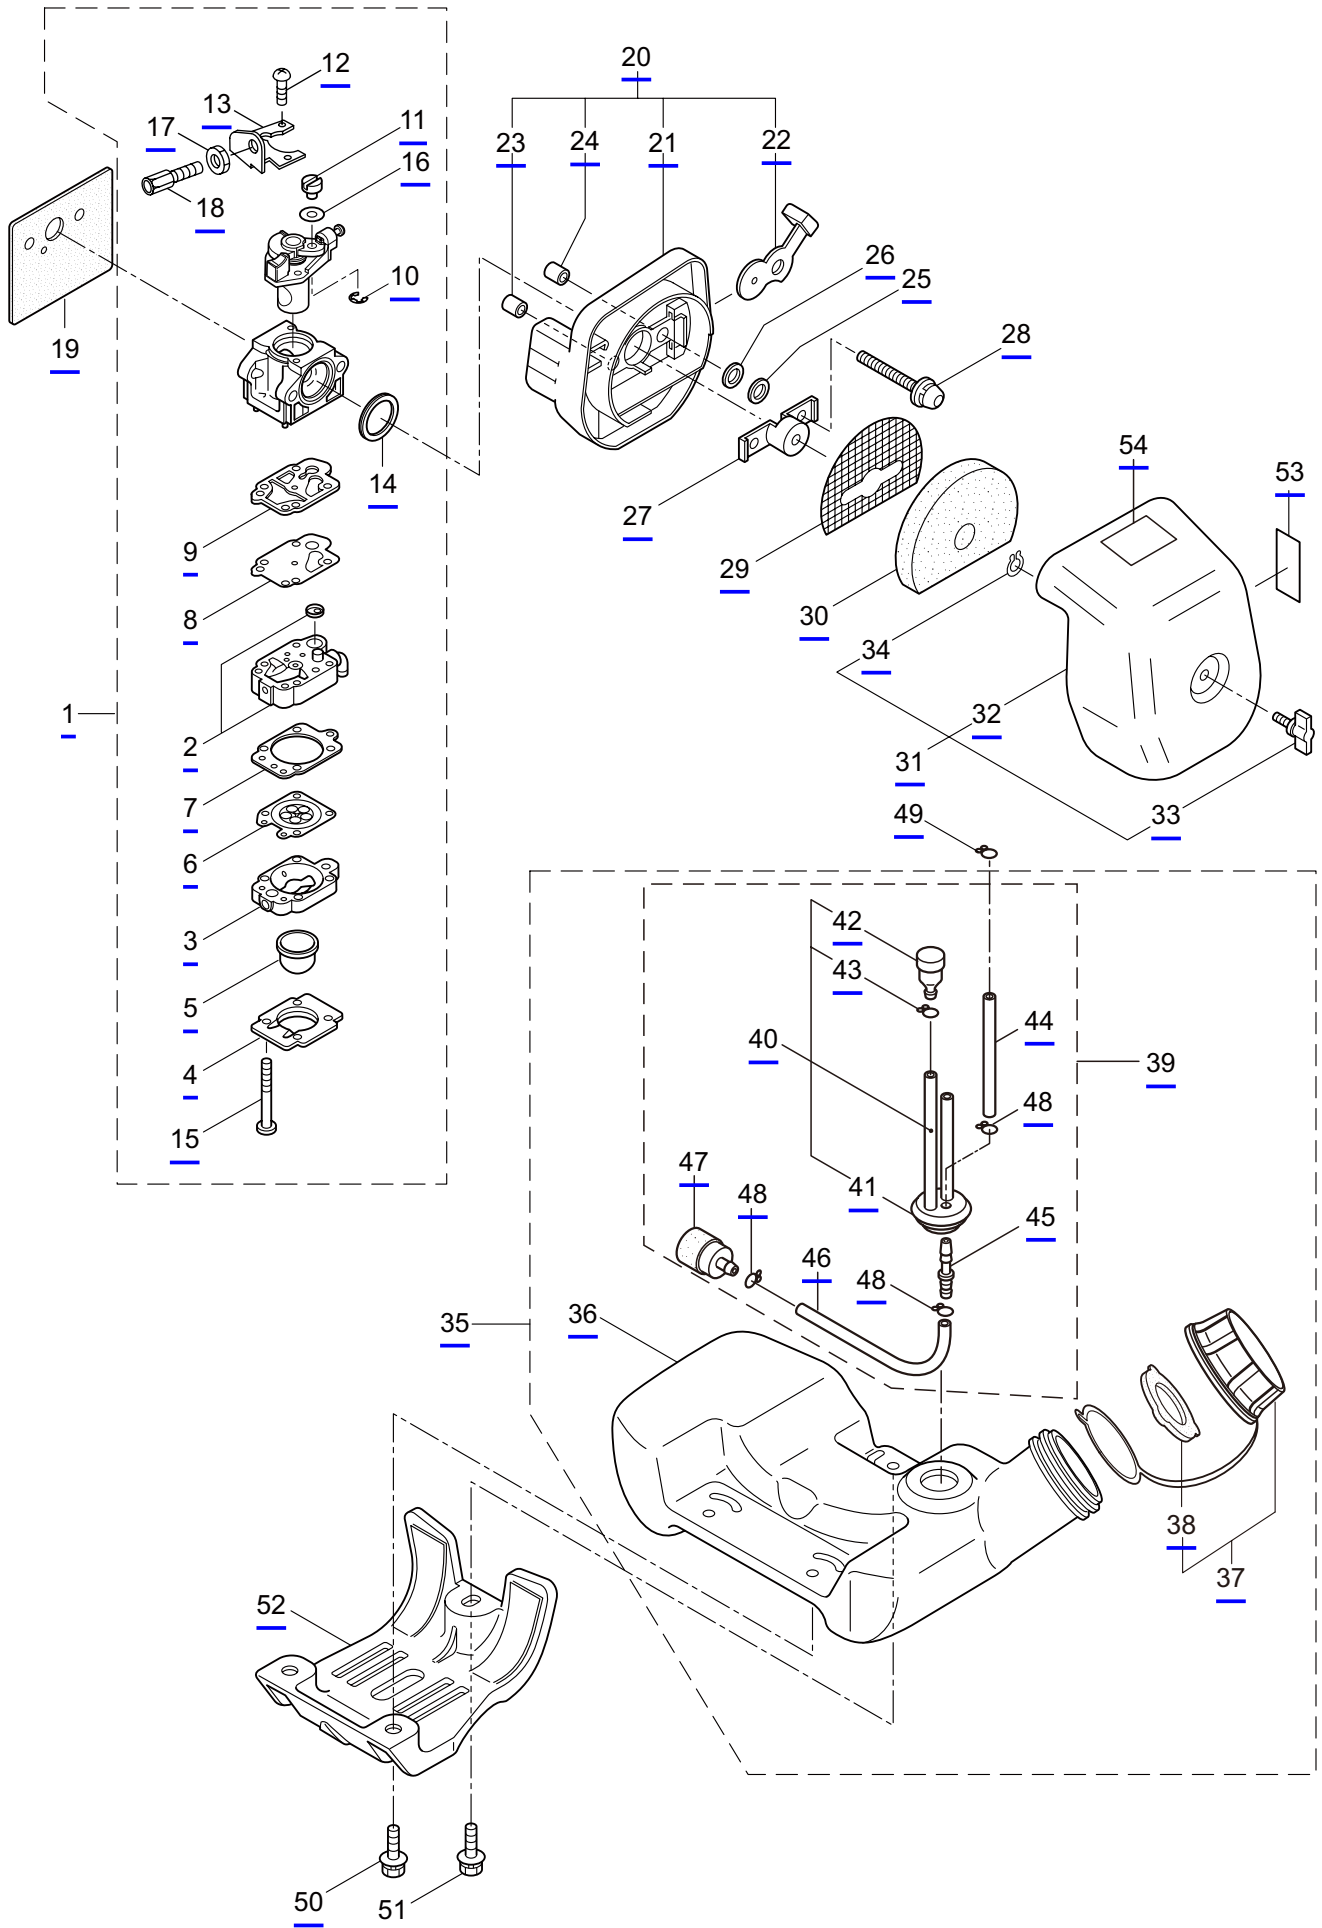

LB300

5. CARBURETOR, FUEL TANK

Ref. No.	Part No.	Part Name	Q'ty	Remarks	
5-1	282542	Carburetor Ass'y	1	Incl.2-18 New gasket required	
5-2	264155	Pump Body	1		
5-3	262991	Purge Body	1		
5-4	262992	Cover Plate	1		
5-5	261874	Primer Bulb	1		
5-6	283905	Diaphragm, Meterring	1		
5-7	262993	Gasket	1		
5-8	262994	Diaphragm,Fuel Pump	1		
5-9	282576	Gasket	1		
5-10	261876	E-Ring	1		
5-11	261658	Swivel	1		
5-12	261875	Screw	2		
5-13	264677	Bracket	1		
5-14	261657	Packing	1		
5-15	262996	Screw	4		
5-16	264678	Washer	1	M6	
5-17	261878	Nut	1		
5-18	263994	Adapter	1		
5-19	269762	Gasket	1		
5-20	268055	Air Filter Case Ass'y	1		Incl.21-24
5-21	268056	Air Filter Case	1		
5-22	268057	Valve	1		
5-23	268157	Sleeve	1		5.5x7.1x6L
5-24	268412	Sleeve	1		5.2x7.1x6.4L
5-25	263345	Packing	1		7.2x11xt1.3
5-26	263942	Washer	1	7.2x12xt0.15	
5-27	263815	Stay	1		
5-28	264016	Cap Screw	2		M5x60
5-29	265026	Screen	1		
5-30	265027	Foam Element	1		
5-31	268058	Air Filter Cover Ass'y	1	Incl.32-34	
5-32	268059	Air Filter Cover	1		
5-33	281438	Knob	1	#5	
5-34	261734	Snap Ring	1		
5-35	246592	Fuel Tank Ass'y	1		Incl.36-48
5-36	284820	Fuel Tank	1	Incl.38	
5-37	289046	Tank Cap Ass'y	1		
5-38	287058	Gasket	1		
5-39	289035	Fuel Pipe Pick-up Ass'y	1	Incl.40-48	
5-40	289036	Fuel Pipe Ass'y	1	Incl.41-43	
5-41	268065	Grommet	1	3x5x53L	
5-42	261590	Breather	1		
5-43	261117	Clip	1		
5-44	289028	Pipe A	1		
5-45	288921	Joint	1