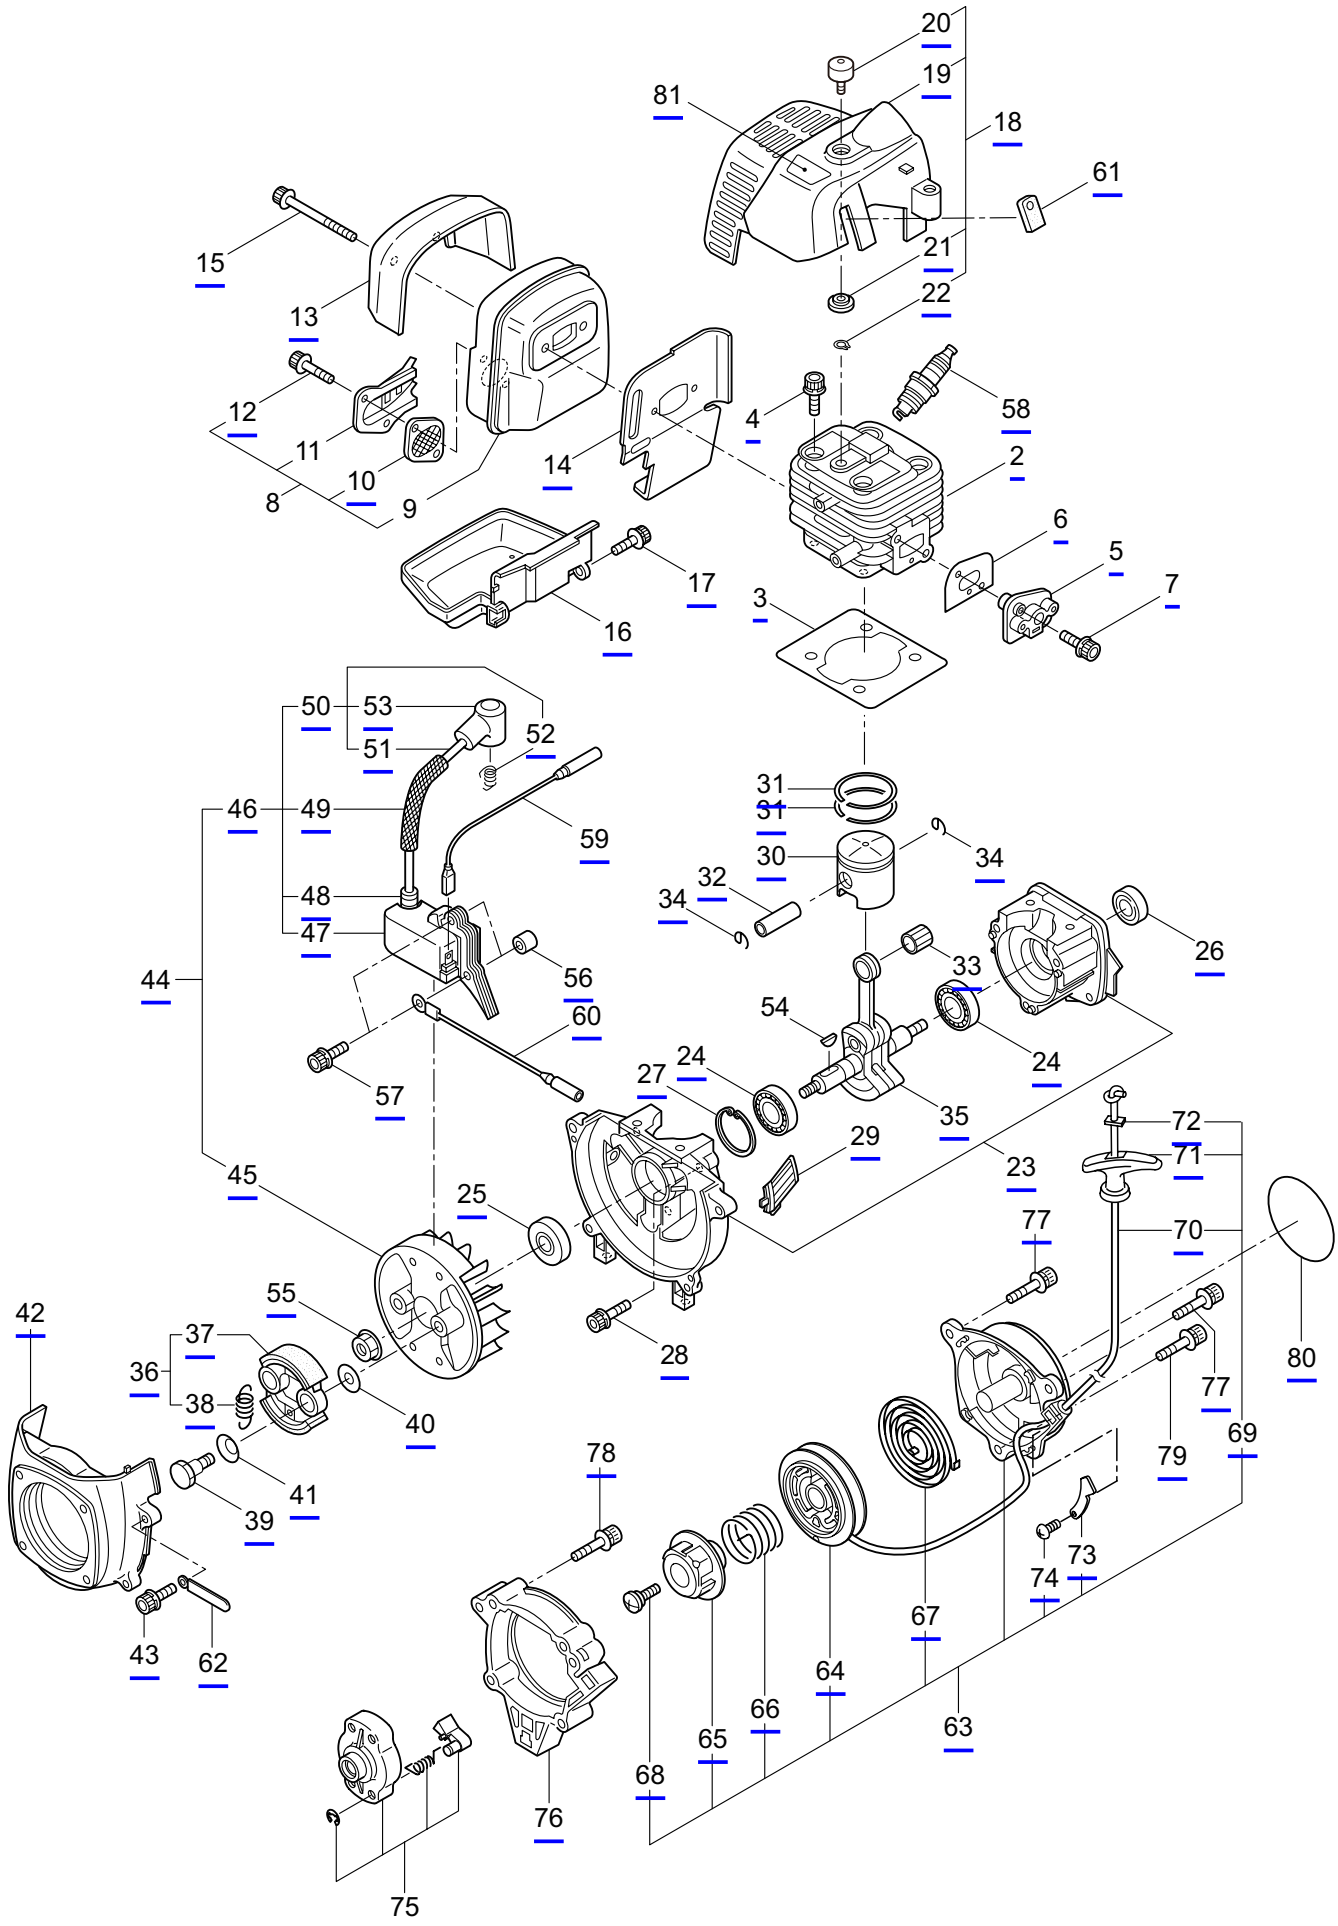

3. M270QC ENGINE

Ref. No.	Part No.	Part Name	Q'ty	Remarks
3-1	<u>875365</u>	Engine	1	CE260/85
3-2	<u>283734</u>	Cylinder	1	
3-3	<u>283783</u>	Gasket	1	
3-4	<u>261250</u>	Cap Screw	4	M5x20
3-5	<u>269144</u>	Insulator	1	New gasket required
3-6	<u>267049</u>	Gasket	1	
3-7	<u>265924</u>	Cap Screw	2	M5x25
3-8	<u>282208</u>	Muffler Ass'y	1	Incl.9-12
3-9	<u>282209</u>	Muffler Comp	1	
3-10	<u>267056</u>	Spark Arrester	1	
3-11	<u>268171</u>	Muffler Tail	1	
3-12	<u>265107</u>	Cap Screw	2	M4x10
3-13	<u>284071</u>	Holder	1	
3-14	<u>283940</u>	Gasket	1	
3-15	<u>266402</u>	Cap Screw	2	M5x55
3-16	<u>281435</u>	Under Cover	1	
3-17	<u>267191</u>	Cap Screw	1	M5x16
3-18	<u>286707</u>	Top Cover Ass'y	1	Incl.19-22
3-19	<u>281434</u>	Top Cover	1	
3-20	<u>286300</u>	Knob	1	
3-21	<u>261020</u>	Spacer	1	
3-22	<u>261734</u>	Snap Ring	1	#5
3-23	<u>289582</u>	Crankcase	1	
3-24	<u>280488</u>	Bearing	2	PPL 6001
3-25	<u>261492</u>	Oil Seal	1	ISCD12287
3-26	<u>261386</u>	Oil Seal	1	ISCD12227
3-27	<u>055185</u>	Snap Ring	1	H28
3-28	<u>261612</u>	Cap Screw	3	M5x30
3-29	<u>281442</u>	Screen	1	
3-30	<u>272809</u>	Piston	1	
3-31	<u>261496</u>	Piston Ring	2	(2)Required
3-32	<u>261497</u>	Piston Pin	1	
3-33	<u>261037</u>	Bearing,Needle	1	KBK8x11x11.8x1
3-34	<u>261576</u>	Clip,Piston	2	
3-35	<u>265197</u>	Crankshaft/Conn.Rod Ass'y	1	
3-36	<u>267327</u>	Clutch Ass'y	1	Incl.37,38
3-37	<u>267342</u>	Clutch Shoe	2	(2)required
3-38	<u>267345</u>	Spring,Clutch	1	
3-39	<u>264505</u>	Bolt	2	
3-40	<u>261189</u>	Washer	2	6x16.5xt1.2
3-41	<u>261777</u>	Wave Washer	2	
3-42	<u>281433</u>	Fan Cover	1	
3-43	<u>261250</u>	Cap Screw	4	M5x20
3-44	<u>283729</u>	Magneto Ass'y	1	Incl.45-53
3-45	<u>268253</u>	Rotor/Fan	1