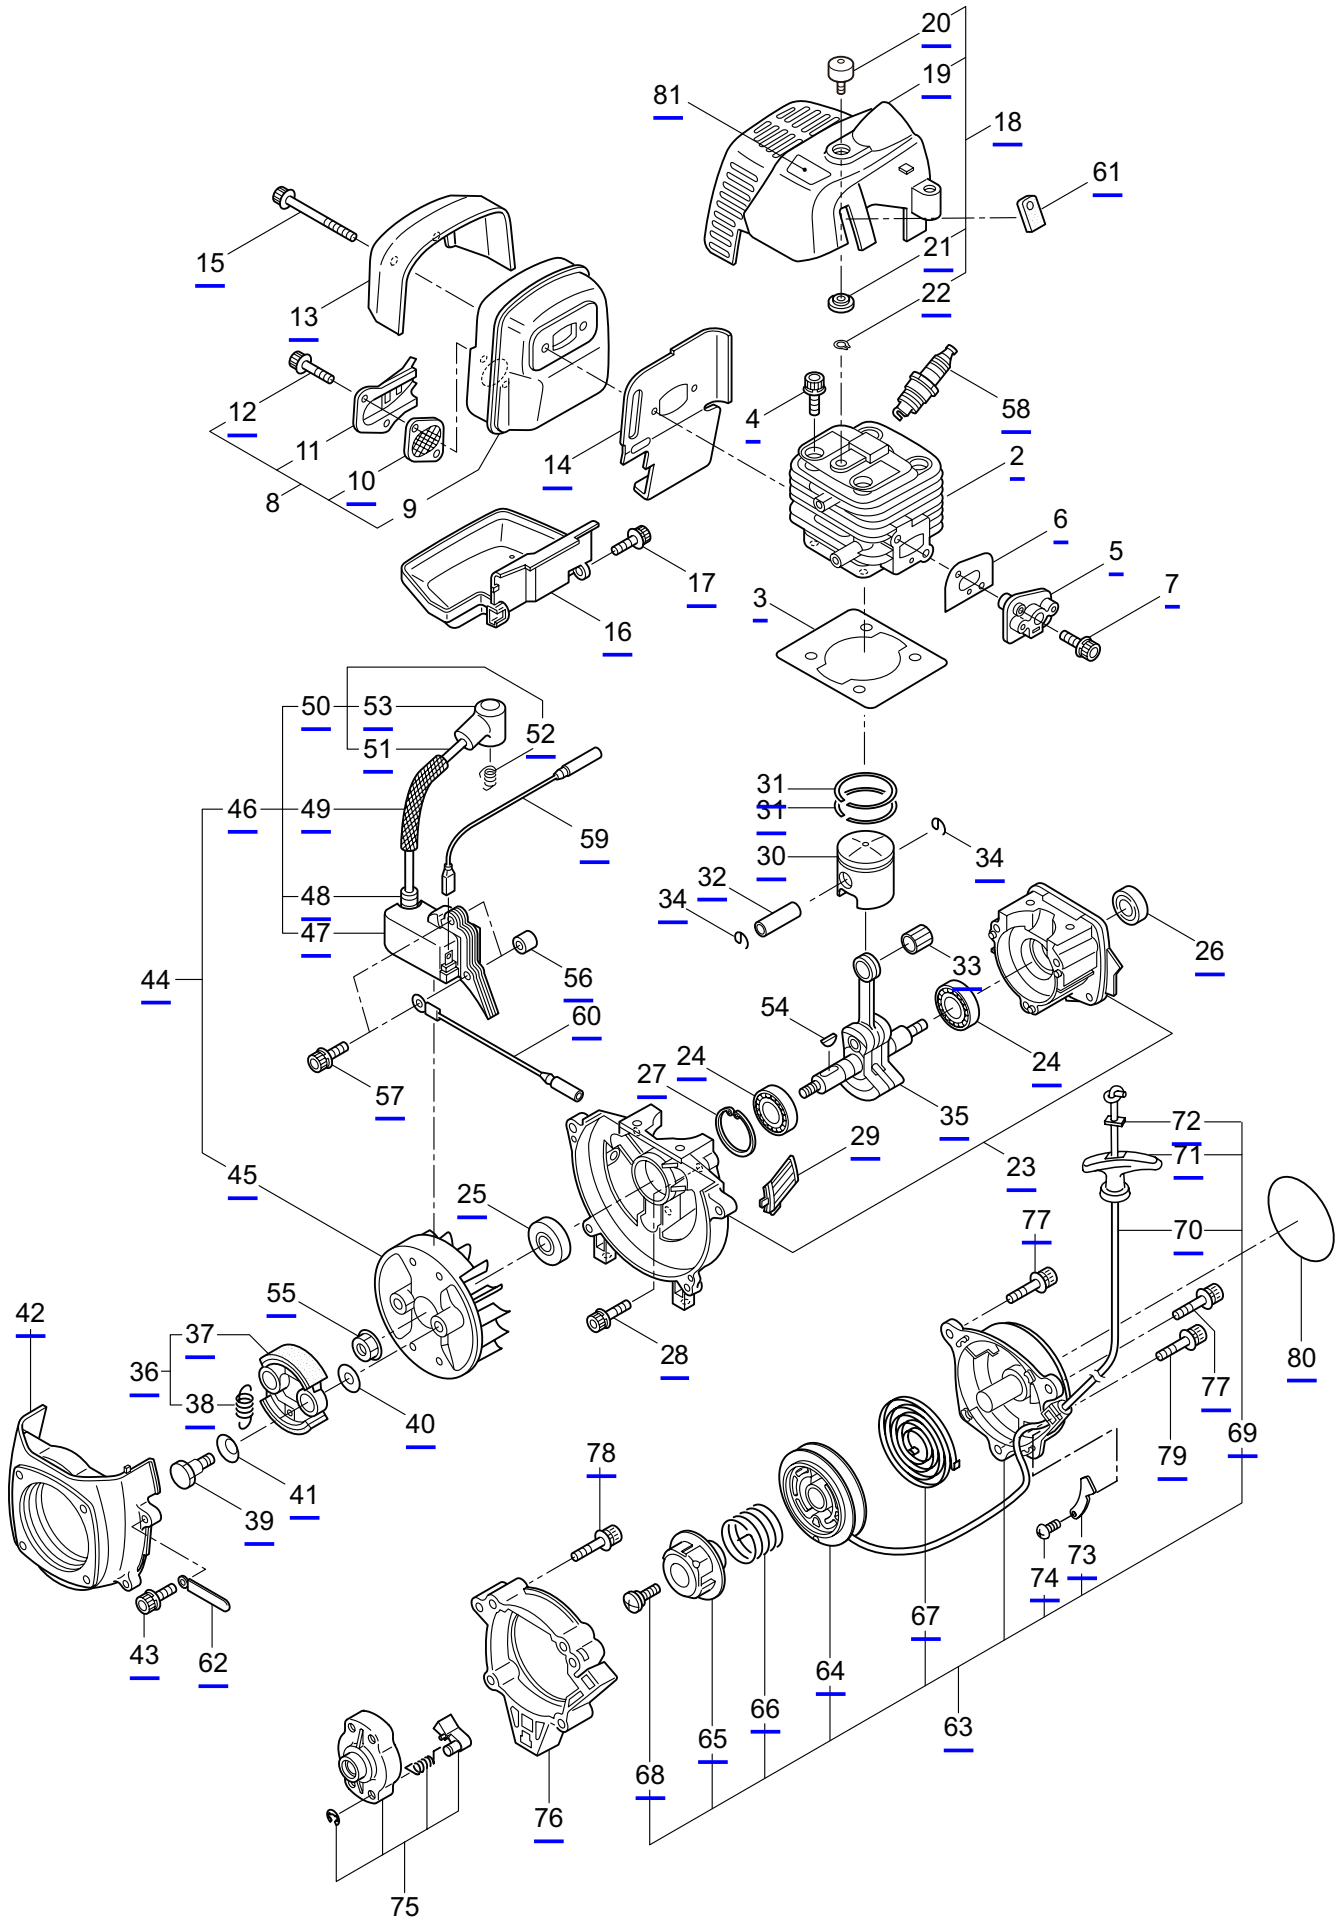

3. M270QC ENGINE

Ref. No.	Part No.	Part Name	Q'ty	Remarks
3-46	283705	Ignition Coil Ass'y	1	Incl.47-53
3-47	283730	Coil	1	
3-48	261072	Cap	1	
3-49	283731	Tube	1	
3-50	283732	Spark Plug Wire Ass'y	1	Incl.51-53
3-51	283733	Spark Plug Wire	1	
3-52	261075	Connector	1	
3-53	261074	Plug Boot	1	
3-54	261076	Woodruff Key	1	3x10
3-55	261417	Nut,Rotor	1	M8
3-56	280381	Spacer	2	
3-57	261256	Cap Screw	2	M4x25
3-58	285982	Spark Plug	1	NGK BPM8Y
3-59	261772	Lead	1	
3-60	268044	Lead	1	
3-61	269189	Grommet	1	
3-62	264588	Clamp	1	
3-63	273254	Starter Ass'y	1	Incl.64-74
3-64	283504	Reel	1	
3-65	283505	Cam Plate	1	
3-66	283506	Spring	1	
3-67	261721	Spiral Spring	1	
3-68	267213	Screw	1	
3-69	273261	Rope Ass'y	1	Incl.70-72
3-70	283579	Stater Rope	1	
3-71	287651	Starter Grip	1	
3-72	283511	Rope Stopper	1	
3-73	277328	Cover	1	
3-74	273037	Screw	1	
3-75	283575	Starter Pawl Ass'y	1	
3-76	284698	Adapter Ass'y	1	
3-77	283391	Cap Screw	2	M4x20
3-78	265726	Cap Screw	4	M4x16
3-79	282096	Cap Screw	1	M4x16WSW
3-80	246562	Label	1	CER260
3-81	246638	Label	1	MARUYAMA M270QC