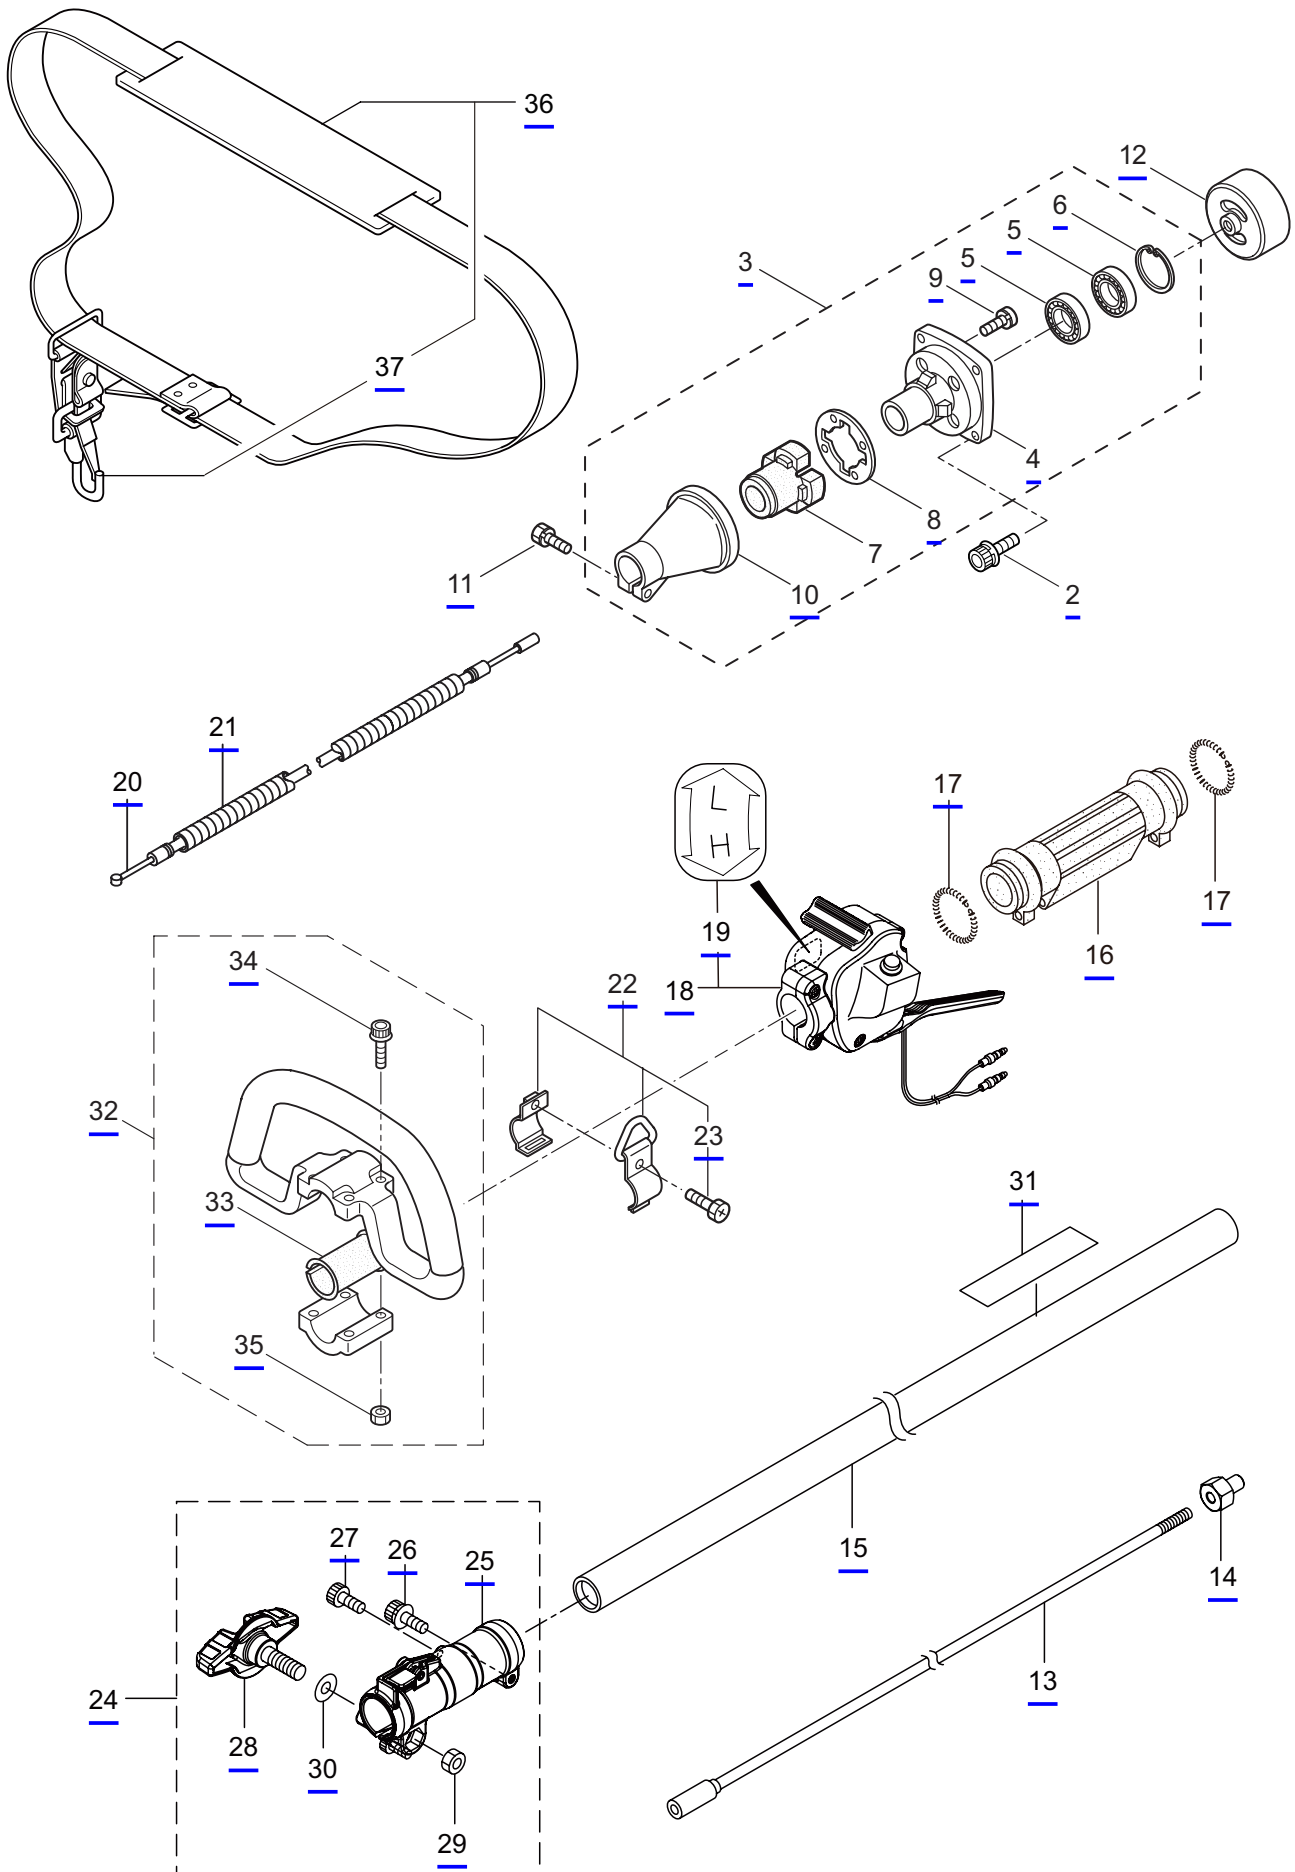

PARTS LIST

M270QC

CONTENTS

1. MAIN BODY	1 ~ 2
2. ACCESSORIES	3 ~ 4
3. ENGINE	5 ~ 8
4. CARBURETOR, FUEL TANK	9 ~ 12

2019. 12.

P/N 524919

1. M270QC
MAIN BODY

Ref. No.	Part No.	Part Name	Q'ty	Remarks
1-1	364858	M270QC	1	
1-2	261250	Cap Screw	4	M5x20
1-3	215512	Clutch Case Ass'y	1	Incl.4-10
1-4	214592	Bearing Case	1	
1-5	214161	Bearing	2	#6000ZZ
1-6	054676	Snap Ring	1	#26
1-7	560309	Buffer	1	
1-8	214163	Washer	1	
1-9	092033	Screw	4	M5x15
1-10	214593	Driveshaft Tube Adapter	1	
1-11	261246	Cap Screw	1	M5x25
1-12	054677	Clutch Drum	1	
1-13	236836	Driveshaft Ass'y	1	
1-14	211464	Upper Adapt	1	
1-15	242650	Driveshaft Tube Ass'y	1	
1-16	211736	Shaft Grip	1	
1-17	211737	Band	2	
1-18	242050	Throttle Trigger Ass'y	1	Incl.19
1-19	237241	Label	1	
1-20	235752	Throttle Cable	1	
1-21	213548	Plastic Tube	1	#10x200L
1-22	054691	Hanging Bracket Ass'y	1	Incl.23
1-23	089738	Bolt	1	M5x15
1-24	237165	Joint Pipe Ass'y	1	Incl.25-30
1-25	237166	Joint Pipe	1	
1-26	261246	Cap Screw	1	M5x25
1-27	283139	Screw	1	M5x12
1-28	236962	Knob	1	M8x26
1-29	126990	Nut	1	M8
1-30	550131	Washer	1	M8
1-31	242108	Label	1	M270QC
1-32	215601	Loop Handle Ass'y	1	Incl.33-35
1-33	213171	Packing	1	
1-34	215608	Cap Screw	4	M5x30x16
1-35	081027	Nut	4	M5
1-36	220533	Hanging Strap Ass'y	1	Incl.37
1-37	231657	Hook	1	

2. M270QC
ACCESSORIES

Ref. No.	Part No.	Part Name	Q'ty	Remarks
2-1	210418	Box Spanner	1	13x19x(+)
2-2	219431	Wrench	1	3mm
2-3	219432	Wrench	1	4mm
2-4	219433	Wrench	1	5mm
2-5	242109	Instruction Manual	1	M270QC/300QC

4. M270QC CARBURETOR, FUEL TANK

Ref. No.	Part No.	Part Name	Q'ty	Remarks
4-46	289028	Pipe A	1	3x5x53L
4-47	288921	Joint	1	
4-48	289033	Pipe	1	3x5x100L
4-49	277887	Filter Ass'y	1	
4-50	261117	Clip	3	
4-51	261117	Clip	1	
4-52	281714	Cap Screw	2	M5x20
4-53	281715	Cap Screw	1	M5x20
4-54	281441	Stand	1	
4-55	261352	Label	1	Choke
4-56	285188	Label	1	