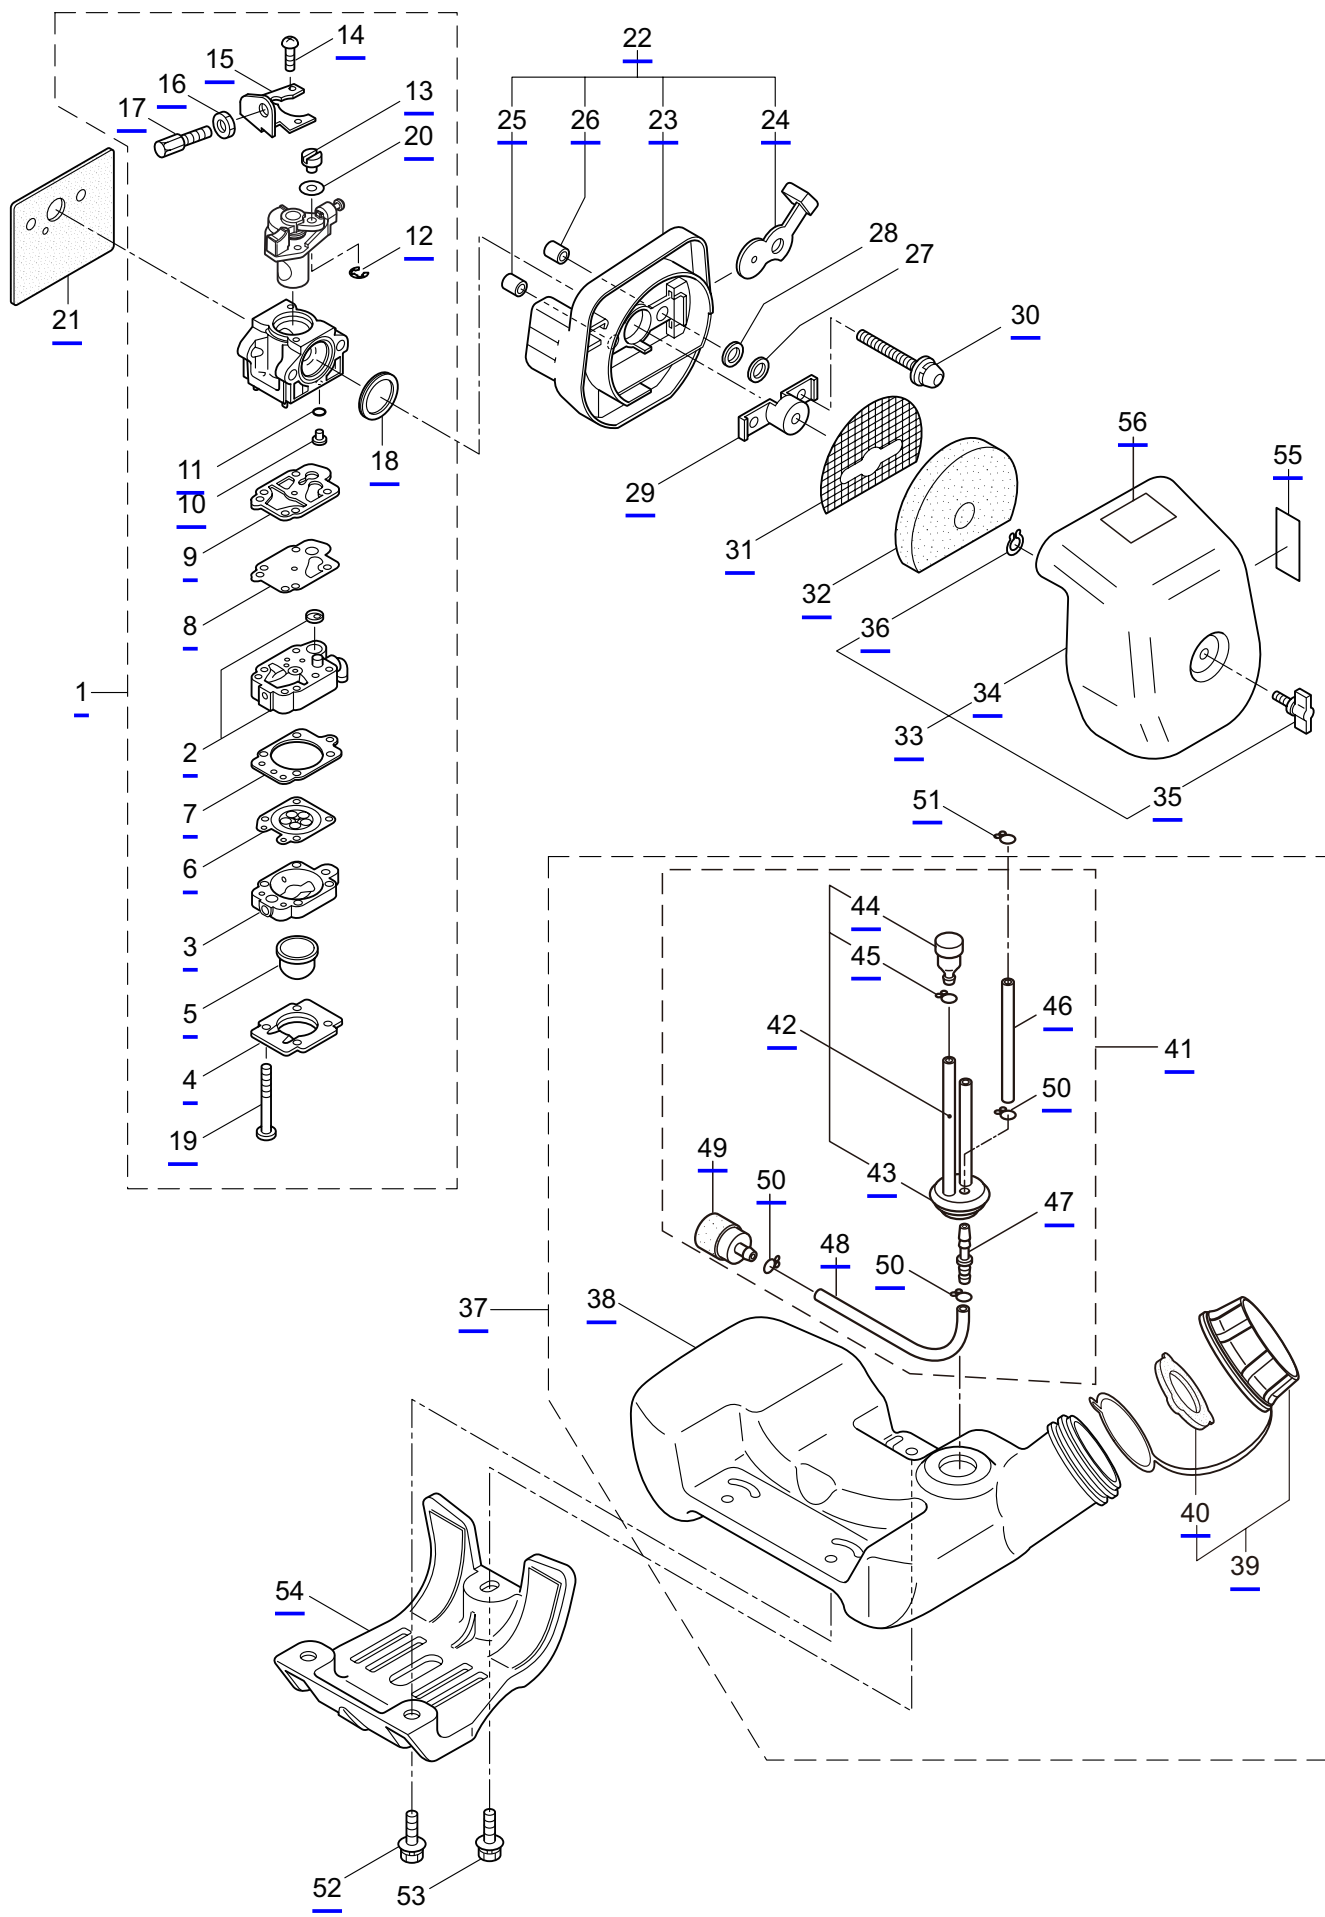

4. M270QC CARBURETOR, FUEL TANK

Ref. No.	Part No.	Part Name	Q'ty	Remarks
4-1	283898	Carburetor Ass'y	1	Incl.2-20 New gasket required
4-2	264155	Pump Body	1	
4-3	262991	Purge Body	1	
4-4	262992	Cover Plate	1	
4-5	261874	Primer Bulb	1	
4-6	283905	Diaphragm, Meterring	1	
4-7	262993	Gasket	1	
4-8	262994	Diaphragm,Fuel Pump	1	
4-9	282576	Gasket	1	
4-10	281487	Main Jet	1	#37
4-11	261871	O-Ring	1	
4-12	261876	E-Ring	1	
4-13	261658	Swivel	1	
4-14	261875	Screw	2	
4-15	264677	Bracket	1	
4-16	261878	Nut	1	
4-17	263994	Adapter	1	
4-18	261657	Packing	1	
4-19	262996	Screw	4	
4-20	264678	Washer	1	
4-21	269762	Gasket	1	
4-22	268055	Air Filter Case Ass'y	1	Incl.23-26
4-23	268056	Air Filter Case	1	
4-24	268057	Valve	1	
4-25	268157	Sleeve	1	5.5x7.1x6L
4-26	268412	Sleeve	1	5.2x7.1x6.4L
4-27	263345	Packing	1	7.2x11xt1.3
4-28	263942	Washer	1	7.2x12xt0.15
4-29	263815	Stay	1	
4-30	264016	Cap Screw	2	M5x60
4-31	265026	Screen	1	
4-32	265027	Foam Element	1	
4-33	268058	Air Filter Cover Ass'y	1	Incl.34-36
4-34	268059	Air Filter Cover	1	
4-35	281438	Knob	1	
4-36	261734	Snap Ring	1	#5
4-37	246592	Fuel Tank Ass'y	1	Incl.38-50
4-38	284820	Fuel Tank	1	
4-39	289046	Tank Cap Ass'y	1	Incl.40
4-40	287058	Gasket	1	
4-41	289035	Fuel Pipe Pick-up Ass'y	1	Incl.42-50
4-42	289036	Fuel Pipe Ass'y	1	Incl.43-45
4-43	268065	Grommet	1	
4-44	261590	Breather	1	
4-45	261117	Clip	1