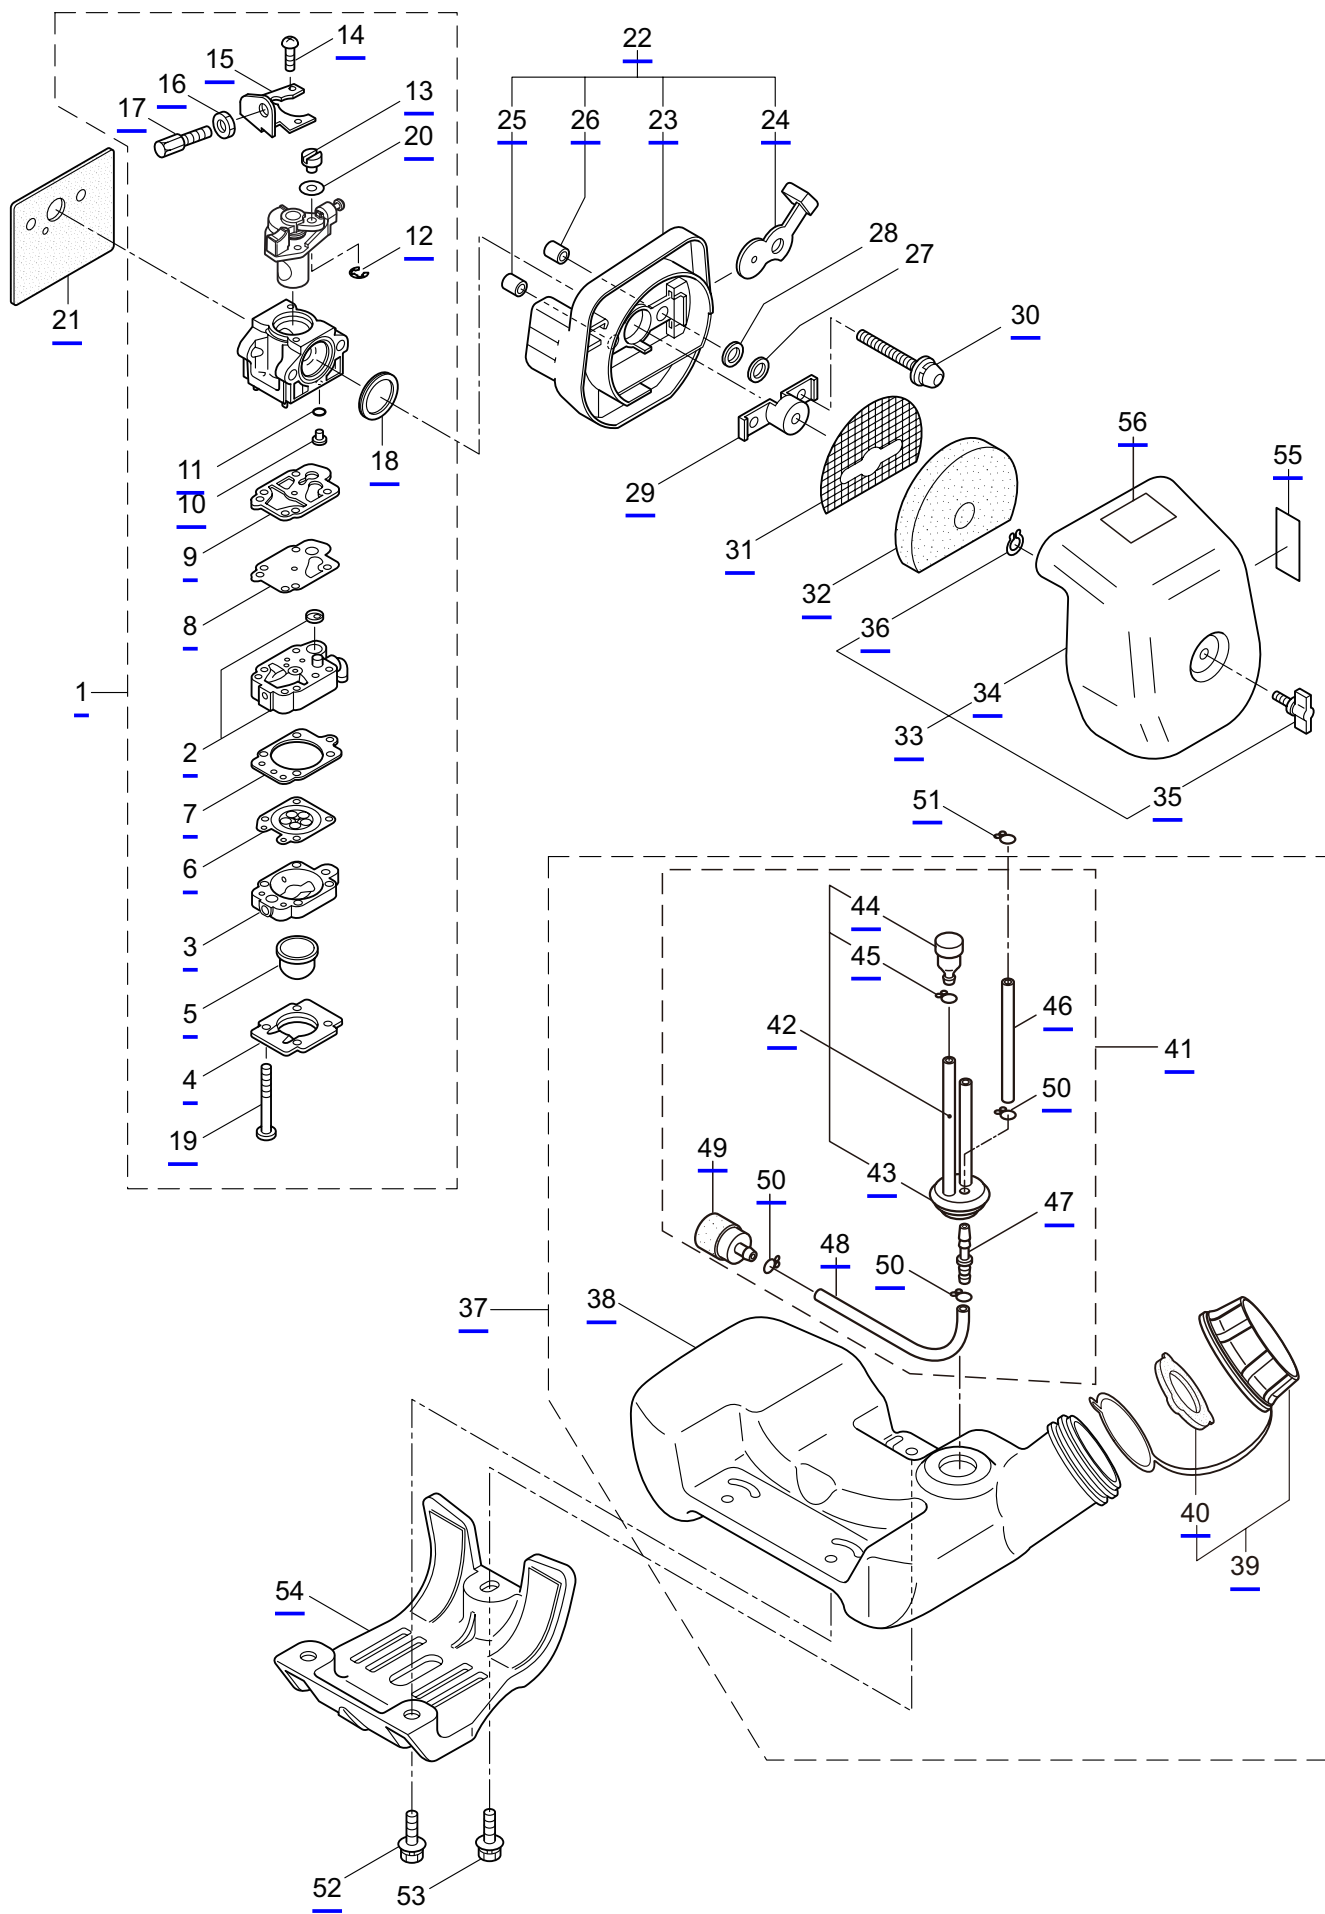

4. M270QC CARBURETOR, FUEL TANK

Ref. No.	Part No.	Part Name	Q'ty	Remarks
4-46	289028	Pipe A	1	3x5x53L
4-47	288921	Joint	1	
4-48	289033	Pipe	1	3x5x100L
4-49	277887	Filter Ass'y	1	
4-50	261117	Clip	3	
4-51	261117	Clip	1	
4-52	281714	Cap Screw	2	M5x20
4-53	281715	Cap Screw	1	M5x20
4-54	281441	Stand	1	
4-55	261352	Label	1	Choke
4-56	285188	Label	1