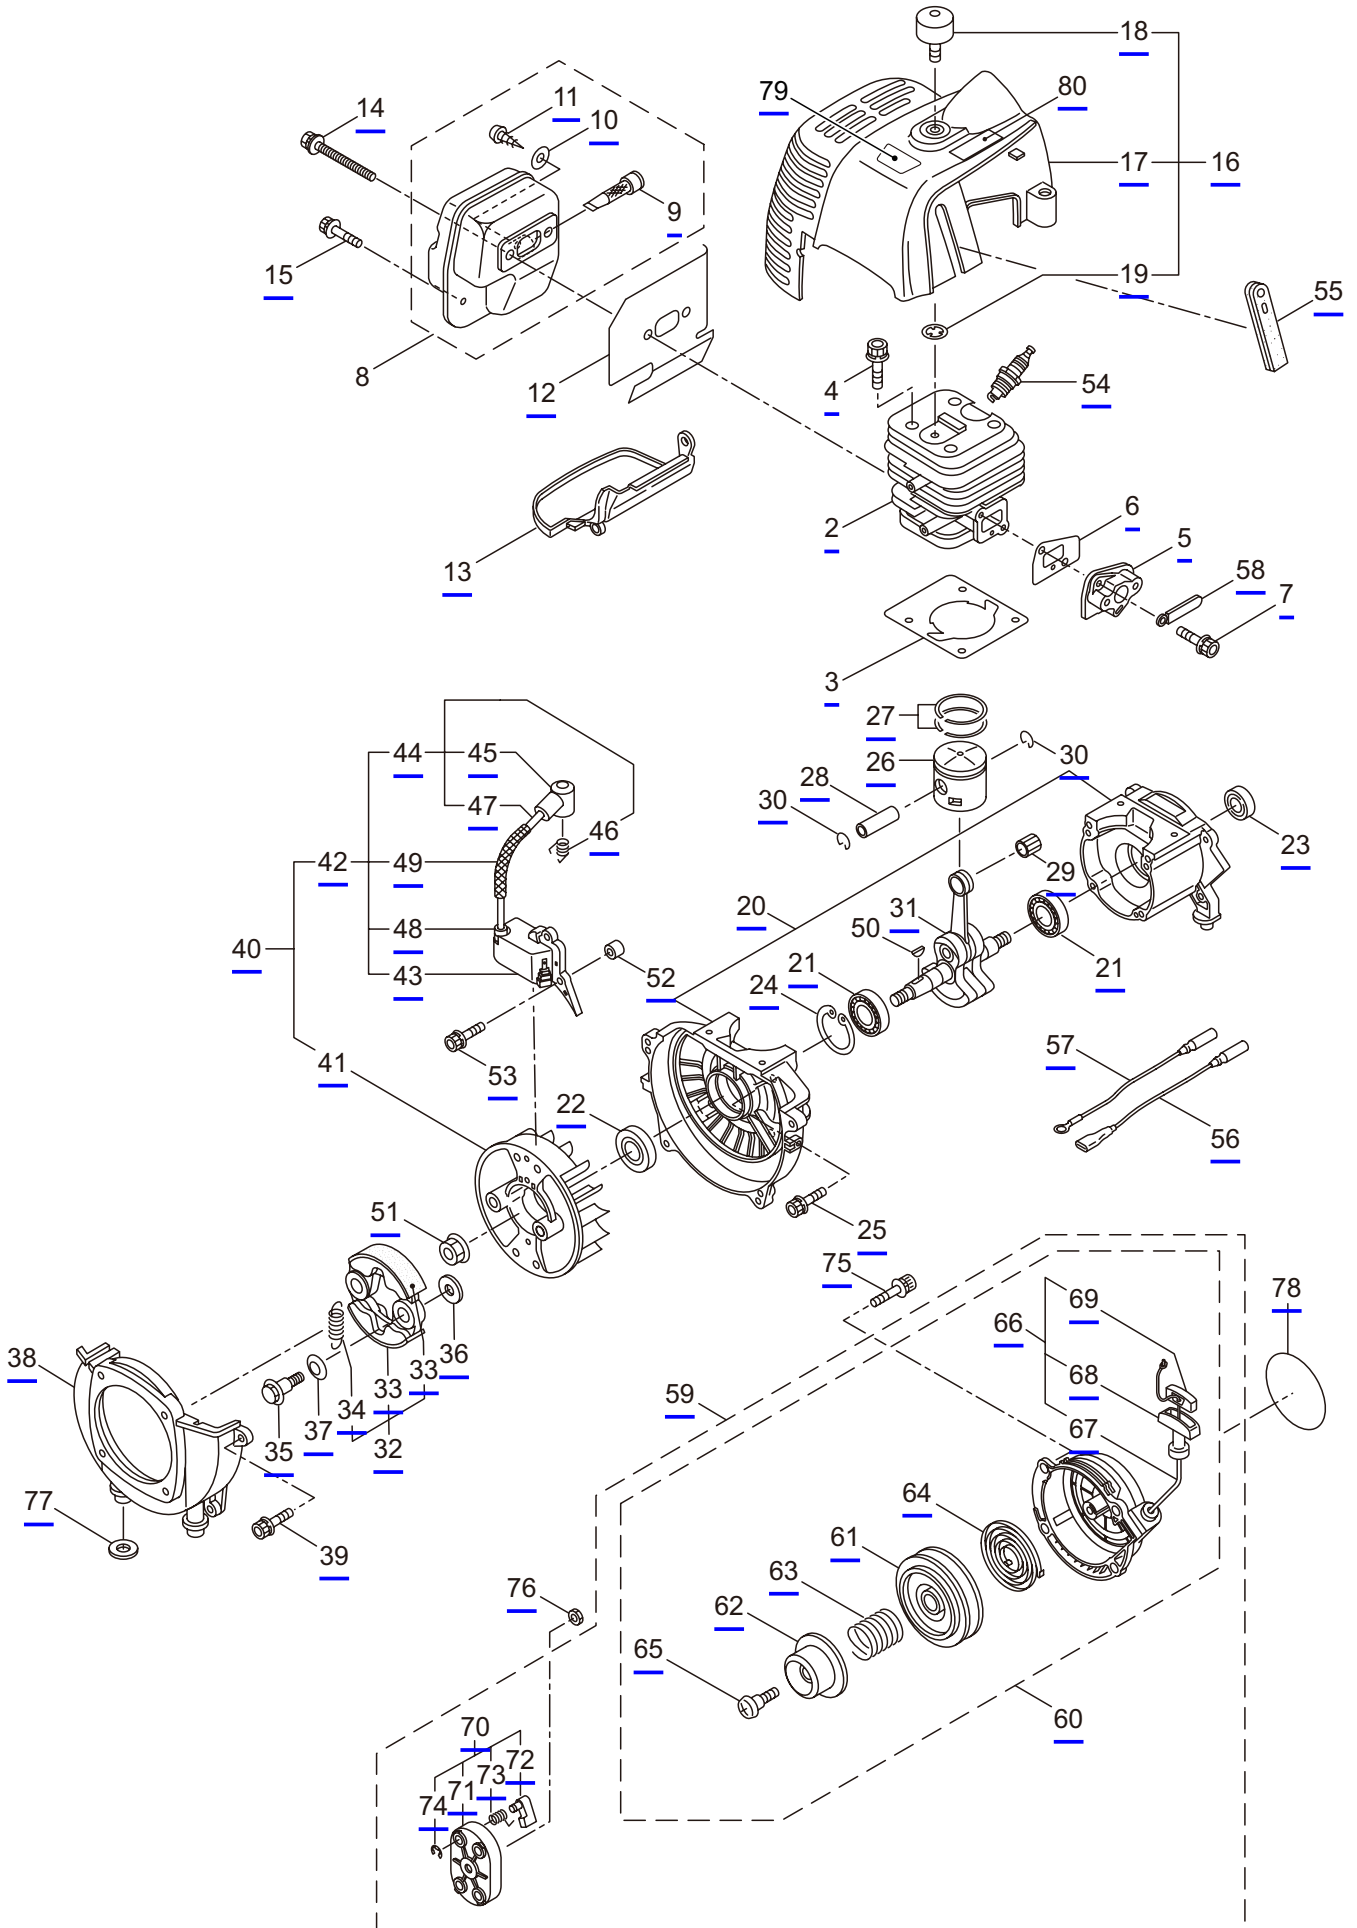

3. M420BK-QC ENGINE

Ref. No.	Part No.	Part Name	Q'ty	Remarks
3-1	875367	Engine	1	CE420/34
3-2	279099	Cylinder	1	
3-3	279101	Gasket	1	
3-4	261246	Cap Screw	4	M5x25
3-5	285778	Insulator	1	New gasket required
3-6	285779	Gasket	1	
3-7	265924	Cap Screw	2	M5x25
3-8	288663	Muffler Ass'y	1	Incl.9-11
3-9	262395	Spark Arrester	1	
3-10	284052	Washer	1	M3
3-11	089530	Tapping Screw	1	M3x10
3-12	285783	Gasket	1	
3-13	285784	Under Cover	1	
3-14	266713	Cap Screw	2	M5x60
3-15	283315	Screw	1	M5x12W-12
3-16	286891	Top Cover Ass'y	1	Incl.17-19
3-17	285786	Top Cover	1	
3-18	285843	Knob	1	
3-19	286362	Washer	1	M6
3-20	288200	Crankcase	1	
3-21	262658	Bearing	2	#6202C3
3-22	262660	Oil Seal	1	TC15357
3-23	262565	Oil Seal	1	ISCD15257
3-24	012380	Snap Ring	1	#35
3-25	261612	Cap Screw	4	M5x30
3-26	285795	Piston	1	
3-27	262476	Piston Ring	2	(2)Required
3-28	262749	Piston Pin	1	
3-29	262659	Bearing,Needle	1	KTV111414EG01B2
3-30	262479	Clip,Piston Pin	2	
3-31	285797	Crankshaft/Conn.Rod Ass'y	1	
3-32	262577	Clutch Ass'y	1	Incl.33,34
3-33	282624	Clutch Shoe	2	(2)required
3-34	263615	Spring,Clutch	1	
3-35	283671	Cap Screw	2	M8x1.25
3-36	262683	Washer	2	8x22xt1.2
3-37	262682	Wave Washer	2	
3-38	282285	Fan Cover	1	
3-39	261250	Cap Screw	4	M5x20
3-40	285803	Magneto Ass'y	1	Incl.41-49
3-41	286207	Rotor/Fan	1	
3-42	285804	Ignition Coil Ass'y	1	Incl.43-49
3-43	285805	Coil	1	
3-44	285806	Spark Plug Wire Ass'y	1	Incl.45-47
3-45	261074	Plug Boot	1