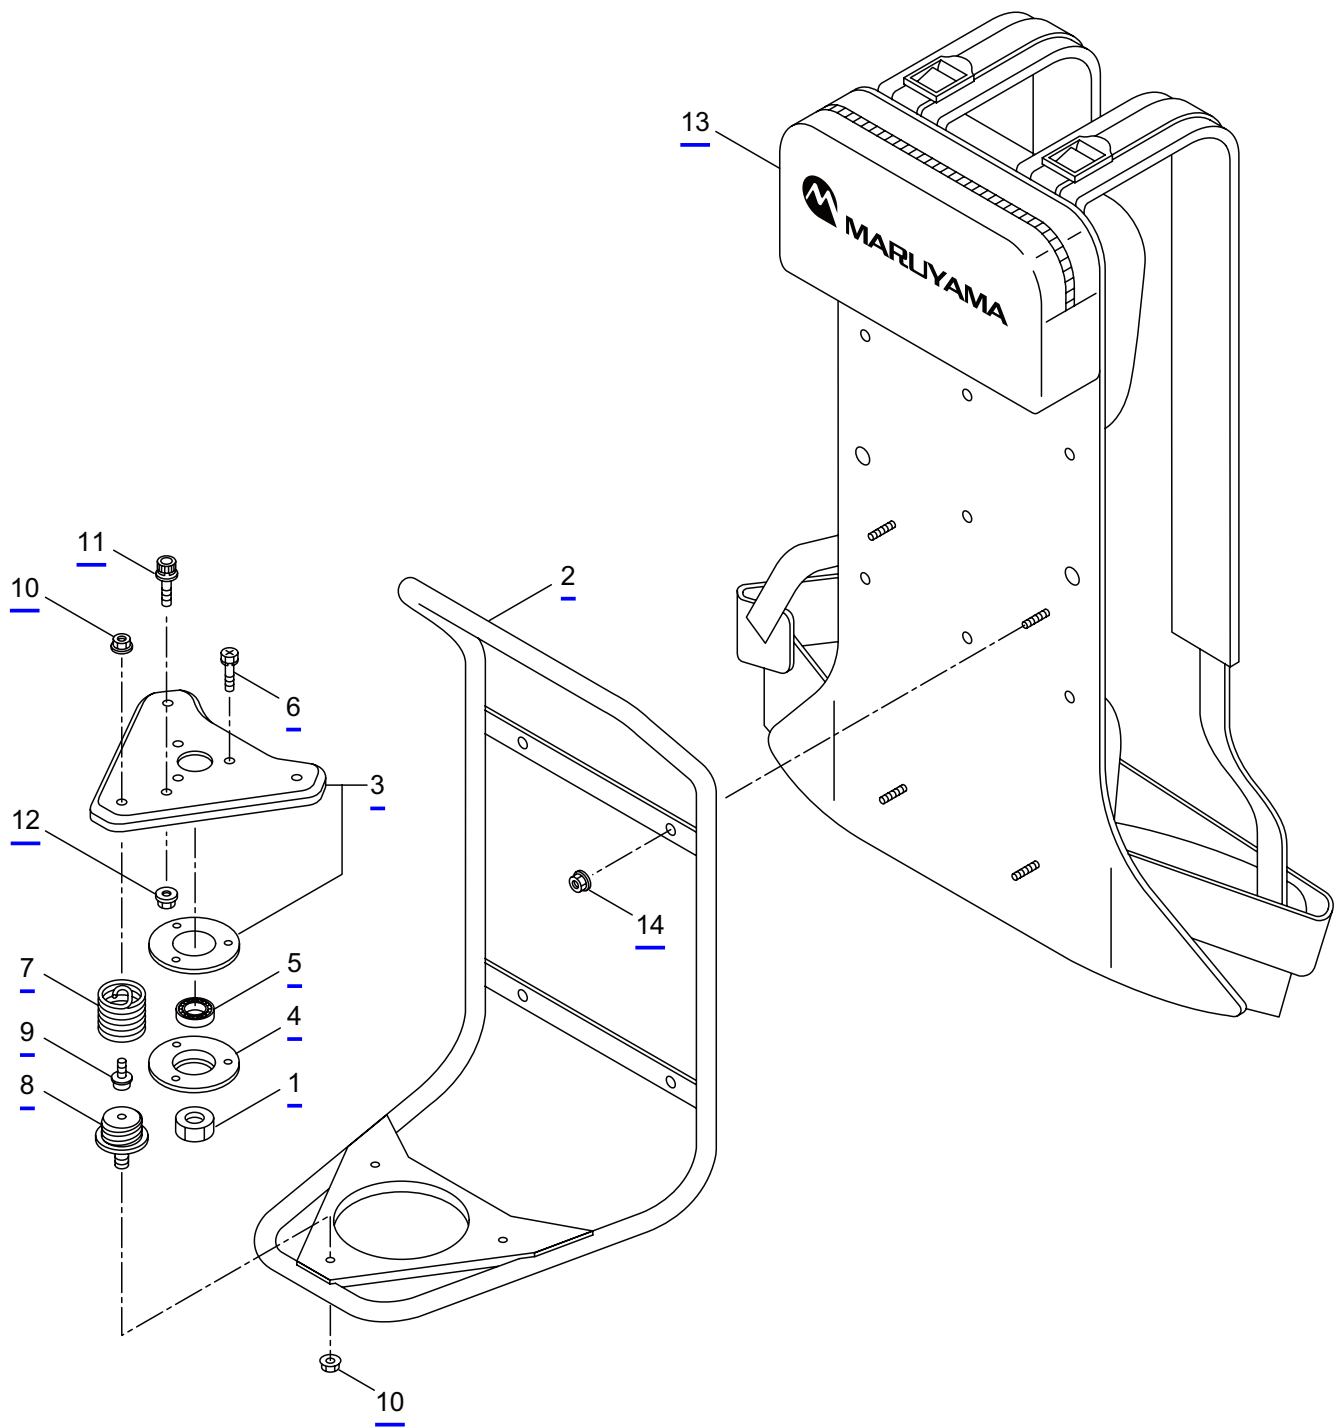

PARTS LIST

M420BK-QC

CONTENTS

1. MAIN BODY	1 ~ 2
2. SUPPORT FRAME	3 ~ 4
3. ENGINE	5 ~ 8
4. CARBURETOR, FUEL TANK	9 ~ 12
5. ACCESSORIES	13 ~ 14

2019. 12.

P/N 524921

1. M420BK-QC
MAIN BODY

Ref. No.	Part No.	Part Name	Q'ty	Remarks
1-1	364860	M420BK-QC	1	
1-2	237321	Driveshaft Ass'y	1	
1-3	216924	Adapter	1	
1-4	242651	Driveshaft Tube Ass'y	1	
1-5	214365	Joint Pipe Ass'y	1	Incl.6,7
1-6	087786	Cap Screw	2	M5x25
1-7	012487	Washer	1	M5
1-8	233221	Throttle Trigger	1	
1-9	237165	Joint Pipe Ass'y	1	Incl.10-15
1-10	237166	Joint Pipe	1	
1-11	261246	Cap Screw	1	M5x25
1-12	283139	Screw	1	M5x12
1-13	236962	Knob	1	M8x26
1-14	126990	Nut	1	M8
1-15	550131	Washer	1	M8
1-16	242120	Label	1	M420BK-QC
1-17	223700	Outer Ass'y	1	Incl.18-21
1-18	223701	Outer	1	Incl.19
1-19	215885	Cover	1	
1-20	011338	O-Ring	1	P18
1-21	223690	Inner Shaft	1	
1-22	222416	Clutch Case Ass'y	1	Incl.23-27
1-23	222085	Clutch Case	1	
1-24	222442	Bearing	1	#6202 2RS
1-25	012380	Snap Ring	1	#35
1-26	550118	Snap Ring	1	WR15
1-27	220336	Clutch Drum	1	
1-28	219113	Cap Screw	4	M6x20
1-29	227816	Loop Handle Ass'y	1	Incl.30
1-30	215608	Cap Screw	4	M5x30x16

2. M420BK-QC
SUPPORT FRAME

Ref. No.	Part No.	Part Name	Q'ty	Remarks
2-1	084020	Nut	1	M12
2-2	224730	Support Frame	1	
2-3	232316	Turn Bracket Ass'y	1	
2-4	211644	Bearing Case	1	
2-5	220619	Bearing	1	#6001UU
2-6	092578	Bolt	3	M5x10
2-7	241733	Spring	3	
2-8	241731	Plug A Comp	3	
2-9	241949	Cap Screw	3	M6x12
2-10	219959	Nut	6	M6
2-11	223704	Cap Screw	1	M6x12
2-12	219959	Nut	1	M6
2-13	226490	Pad	1	
2-14	215230	Nut	4	M5