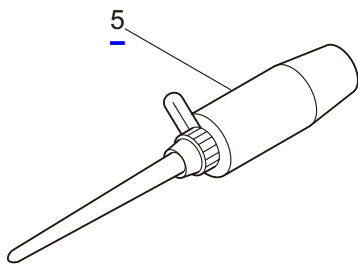

5. M420BK-QC
ACCESSORIES

Ref. No.	Part No.	Part Name	Q'ty	Remarks
5-1	210418	Box Spanner	1	13x19x(+)
5-2	219431	Wrench	1	3mm
5-3	219432	Wrench	1	4mm
5-4	219433	Wrench	1	5mm
5-5	211337	Grease Tube	1	
5-6	220548	Band	4	
5-7	242124	Instruction Manual	1	M420BK-QC