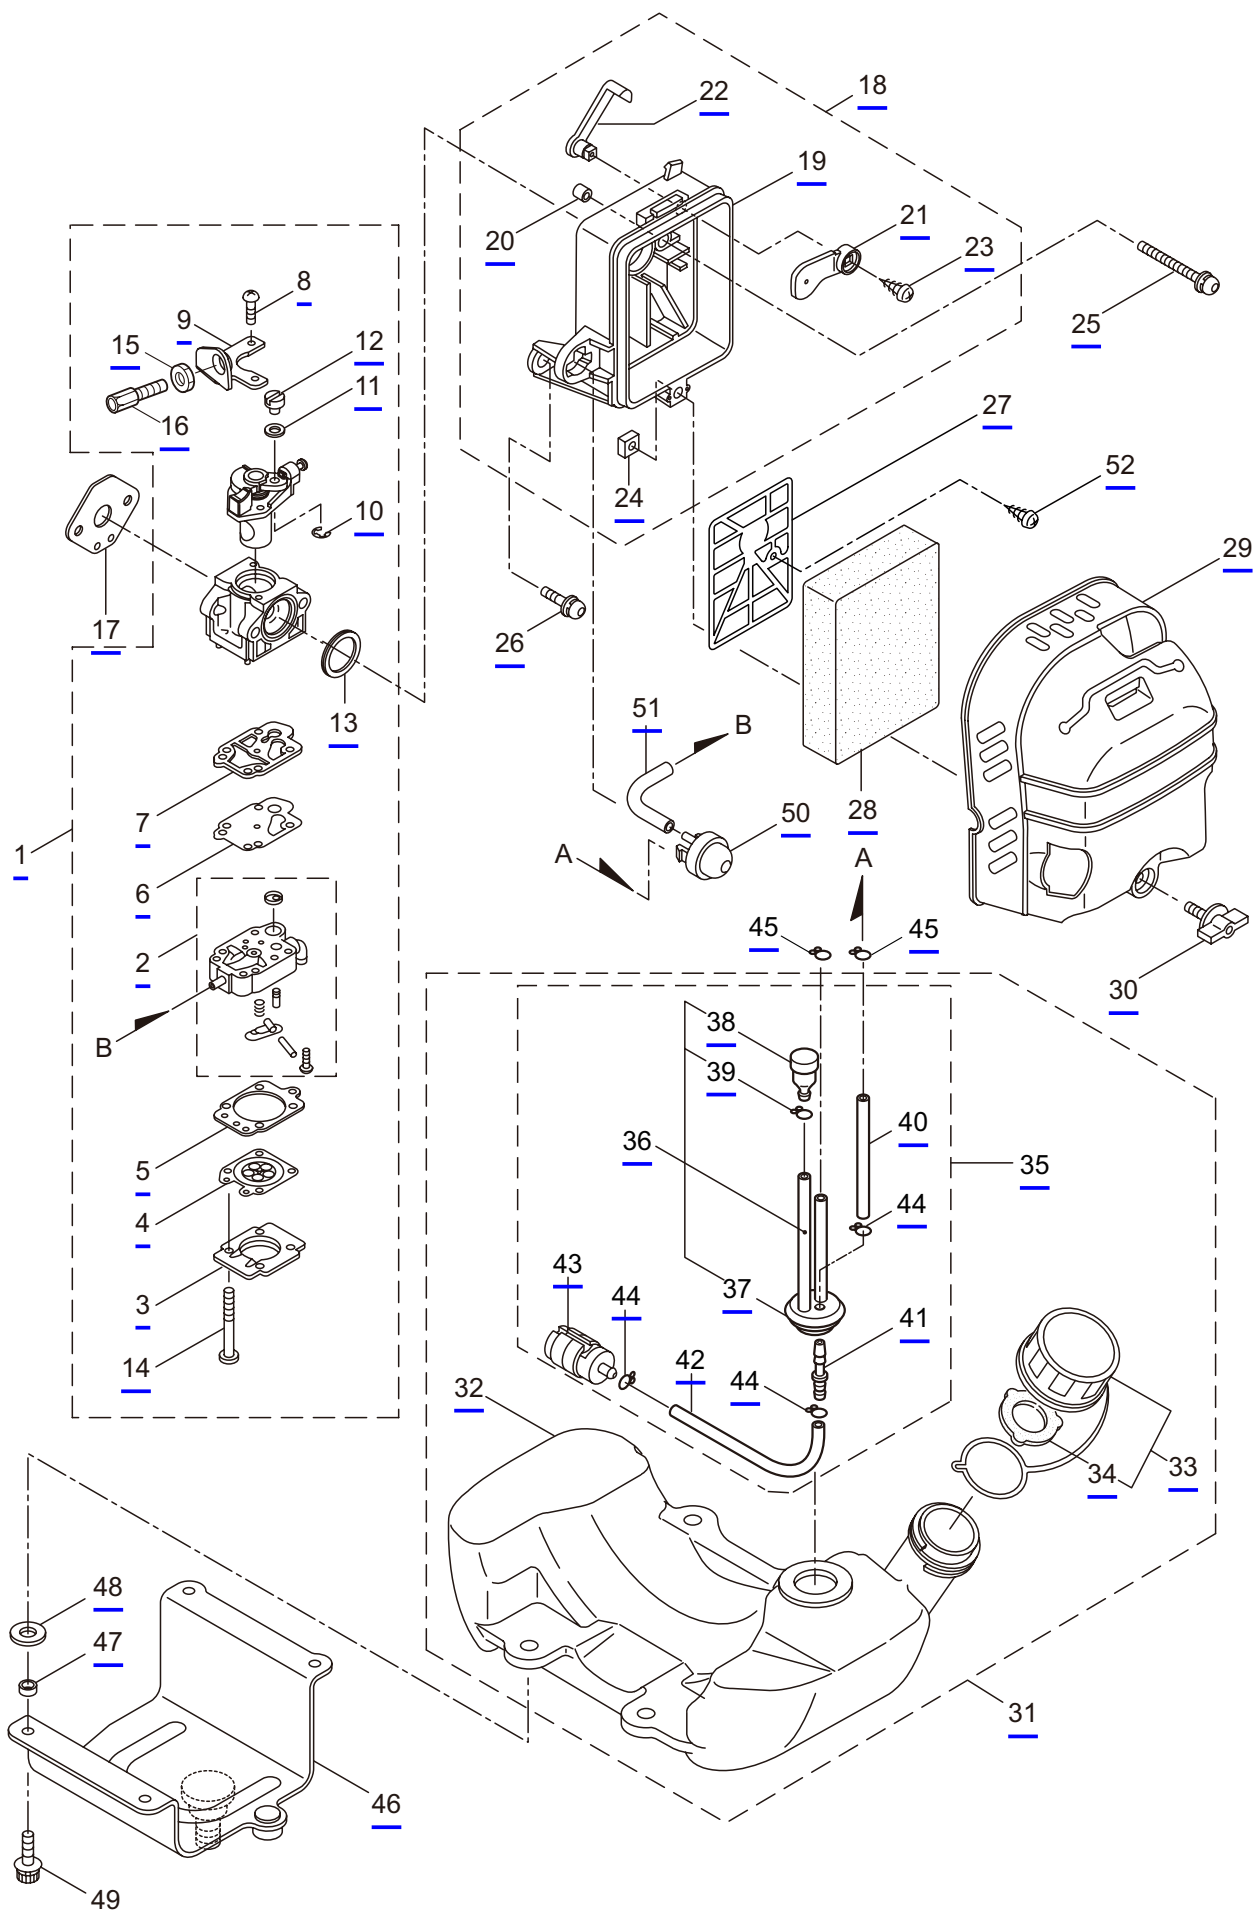

4. M420BK-QC
CARBURETOR, FUEL TANK

Ref. No.	Part No.	Part Name	Q'ty	Remarks
4-1	288451	Carburetor Ass'y	1	Incl.2-16 New gasket required
4-2	283124	Pump Body	1	
4-3	263726	Cover Plate	1	
4-4	283905	Diaphragm, Meterring	1	
4-5	263727	Gasket	1	
4-6	262994	Diaphragm,Fuel Pump	1	
4-7	282576	Gasket	1	
4-8	261875	Screw	2	
4-9	264677	Bracket	1	
4-10	261876	E-Ring	1	
4-11	264678	Washer	1	
4-12	261658	Swivel	1	
4-13	261657	Packing	1	
4-14	263737	Screw	4	
4-15	261878	Nut	1	
4-16	263994	Adapter	1	
4-17	282301	Gasket	1	
4-18	282302	Case Ass'y	1	Incl.19-24
4-19	282303	Case Body	1	
4-20	282484	Sleeve	3	
4-21	282304	Valve	1	
4-22	282305	Lever	1	
4-23	269032	Screw	1	
4-24	269423	Nut	1	
4-25	261814	Cap Screw	2	M5x50
4-26	264807	Cap Screw	1	M5x16
4-27	282481	Plate	1	
4-28	282306	Element	1	
4-29	285814	Cleaner Cover	1	
4-30	279350	Knob	1	
4-31	289040	Fuel Tank Ass'y	1	Incl.32-44
4-32	285817	Fuel Tank	1	
4-33	289046	Tank Cap Ass'y	1	Incl.34
4-34	287058	Gasket	1	
4-35	289041	Fuel Pipe Pick-up Ass'y	1	Incl.36-44
4-36	289042	Fuel Pipe Ass'y	1	Incl.37-39
4-37	268065	Grommet	1	
4-38	261590	Breather	1	
4-39	261117	Clip	1	
4-40	289028	Pipe A	1	3x5x53L
4-41	288921	Joint	1	
4-42	289029	Pipe	1	3x5x125L
4-43	267328	Fuel Filter Ass'y	1	
4-44	261117	Clip	3	
4-45	261117	Clip	2