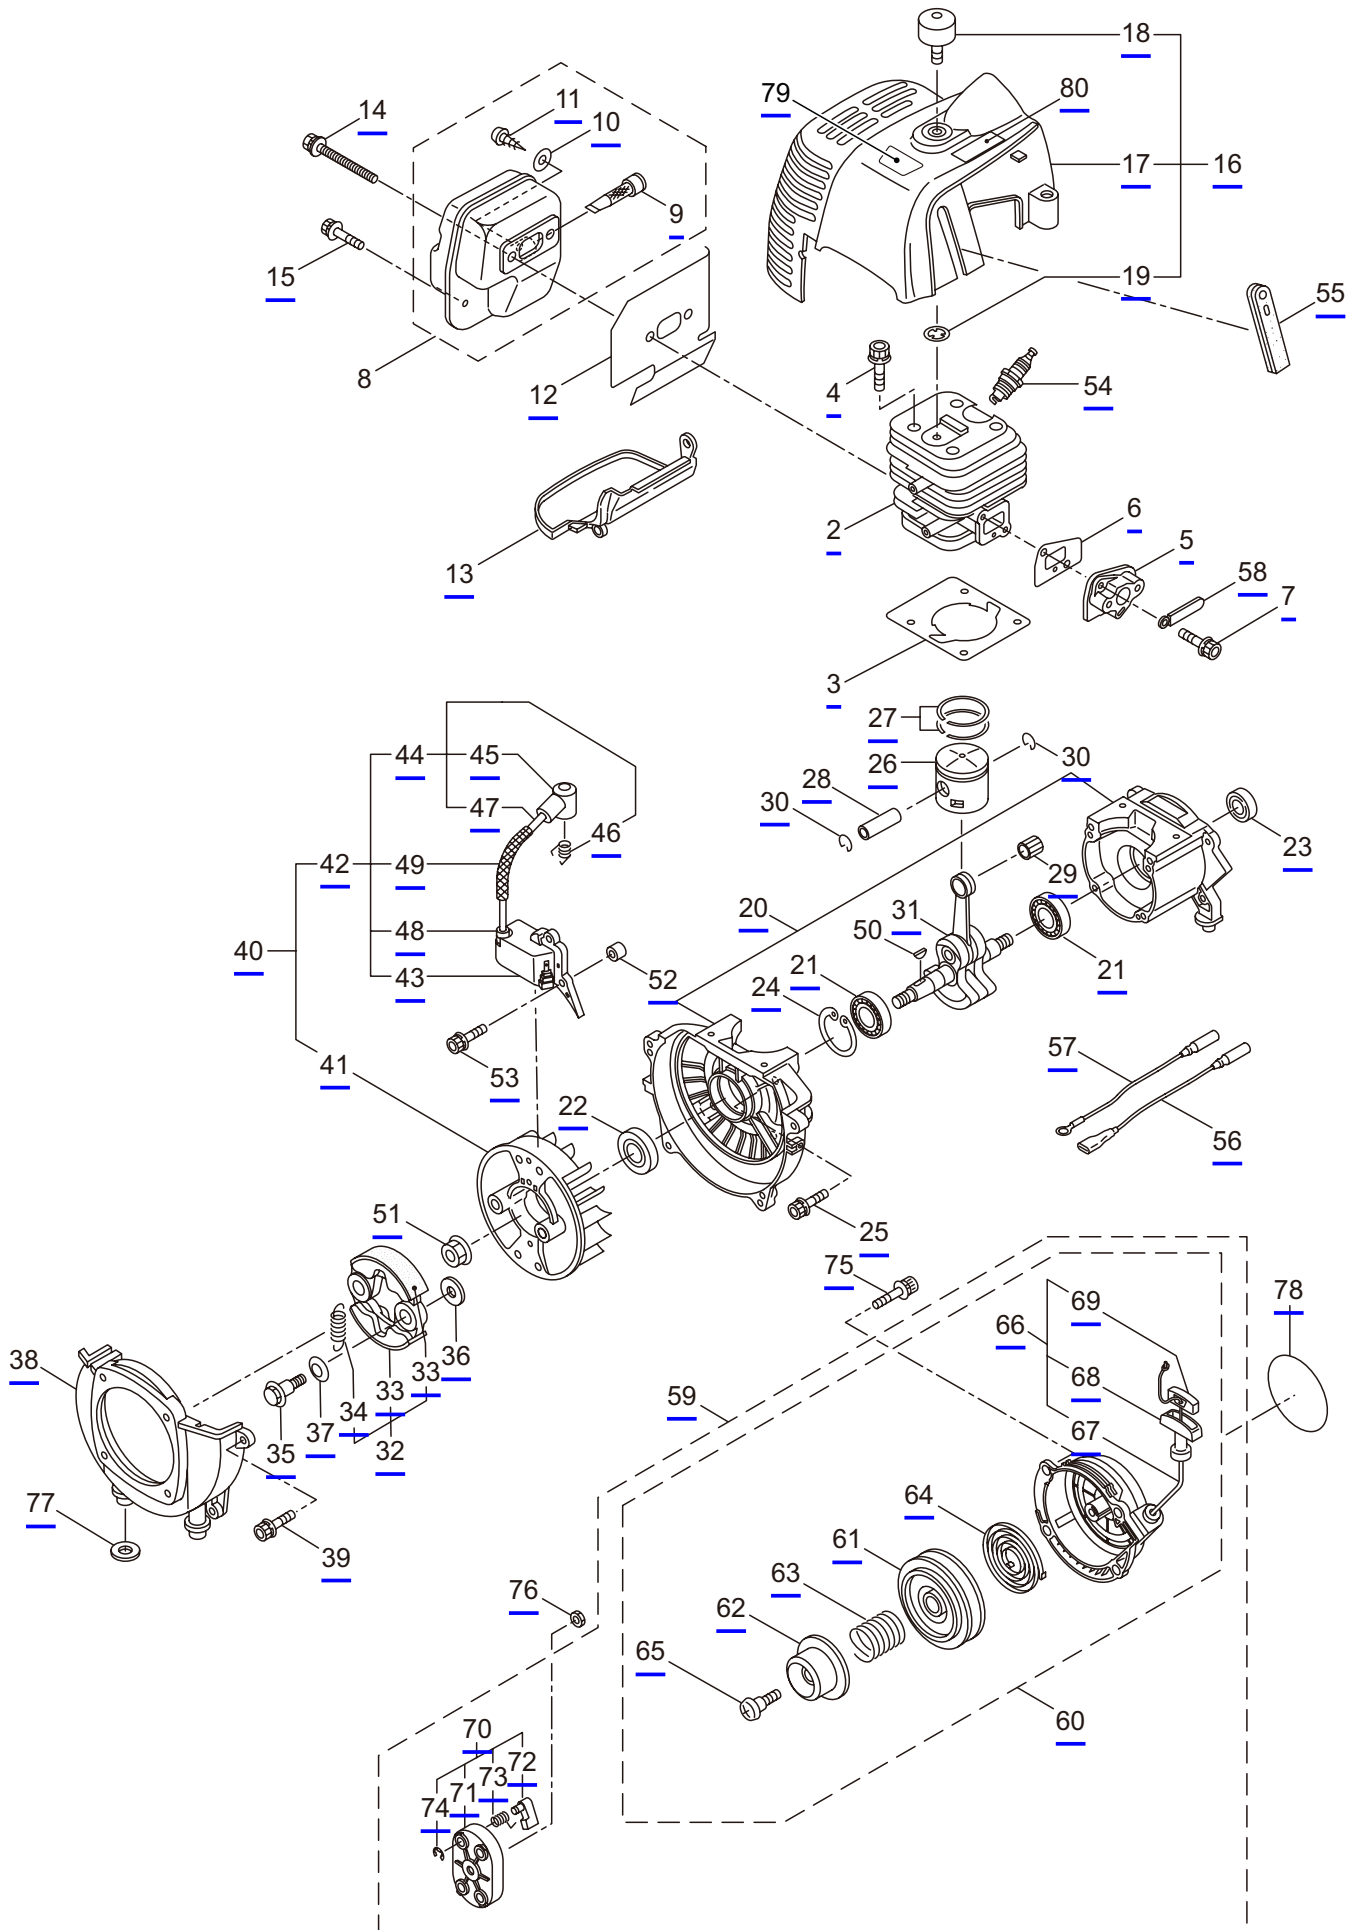

3. M420BK-QC ENGINE

Ref. No.	Part No.	Part Name	Q'ty	Remarks
3-46	261075	Connector	1	
3-47	286273	Spark Plug Wire	1	
3-48	261072	Cap	1	
3-49	284759	Insulator	1	
3-50	261076	Woodruff Key	1	3x10
3-51	262731	Nut,Rotor	1	M10
3-52	280381	Spacer	2	
3-53	261256	Cap Screw	2	M4x25
3-54	285982	Spark Plug	1	NGK BPM8Y
3-55	286988	Grommet	1	
3-56	288416	Wire, Lead	1	
3-57	282087	Lead	1	
3-58	264588	Clamp	1	
3-59	285809	Recoil Starter Ass'y	1	Incl.60-74
3-60	285810	Starter Ass'y	1	Incl.61-69
3-61	286291	Reel	1	
3-62	286292	Cam Plate	1	
3-63	286293	Damper Spring	1	
3-64	280995	Spiral Spring	1	
3-65	286295	Set Screw	1	
3-66	286296	Starter Rope Ass'y	1	Incl.67-69
3-67	286297	Starter Rope	1	3.8x1000
3-68	262633	Starter Grip	1	
3-69	262981	Cap	1	
3-70	285679	Starter Pulley Ass'y	1	Incl.71-74
3-71	285680	Starter Pulley	1	
3-72	285681	Pawl	2	
3-73	285682	Return Spring	2	
3-74	262638	E-Ring	2	
3-75	268940	Screw	4	M5x18
3-76	285736	Nut	1	M8
3-77	285735	Packing	4	
3-78	246572	Label	1	CER420
3-79	246646	Label	1	M420BK-QC
3-80	287272	Label	1