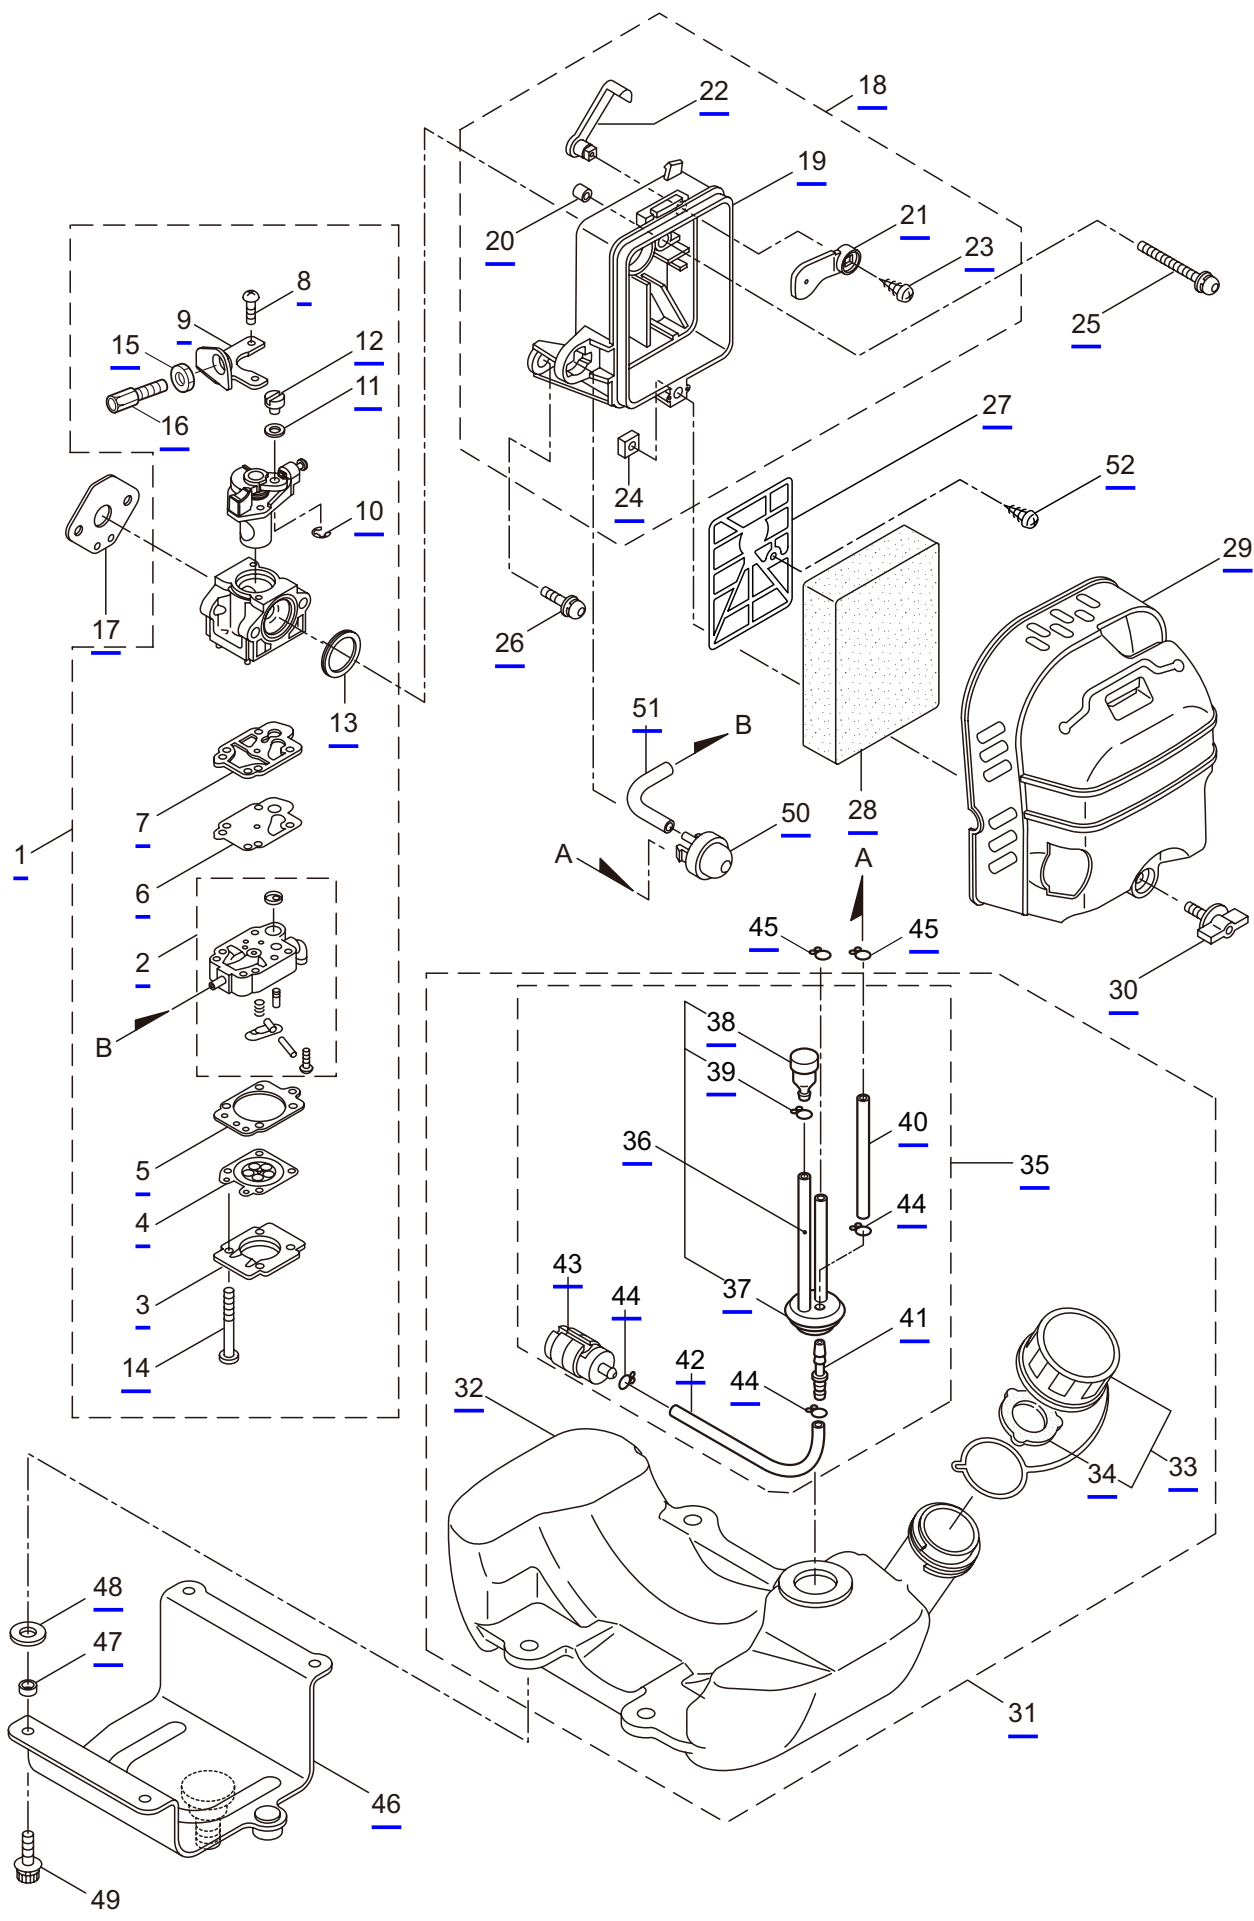

4. M420BK-QC
CARBURETOR, FUEL TANK

Ref. No.	Part No.	Part Name	Q'ty	Remarks
4-46	287270	Bracket	1	
4-47	288592	Sleeve	4	
4-48	285735	Packing	4	
4-49	261250	Cap Screw	4	M5x20
4-50	282299	Pump	1	
4-51	282512	Fuel Pipe	1	
4-52	269032	Screw	1