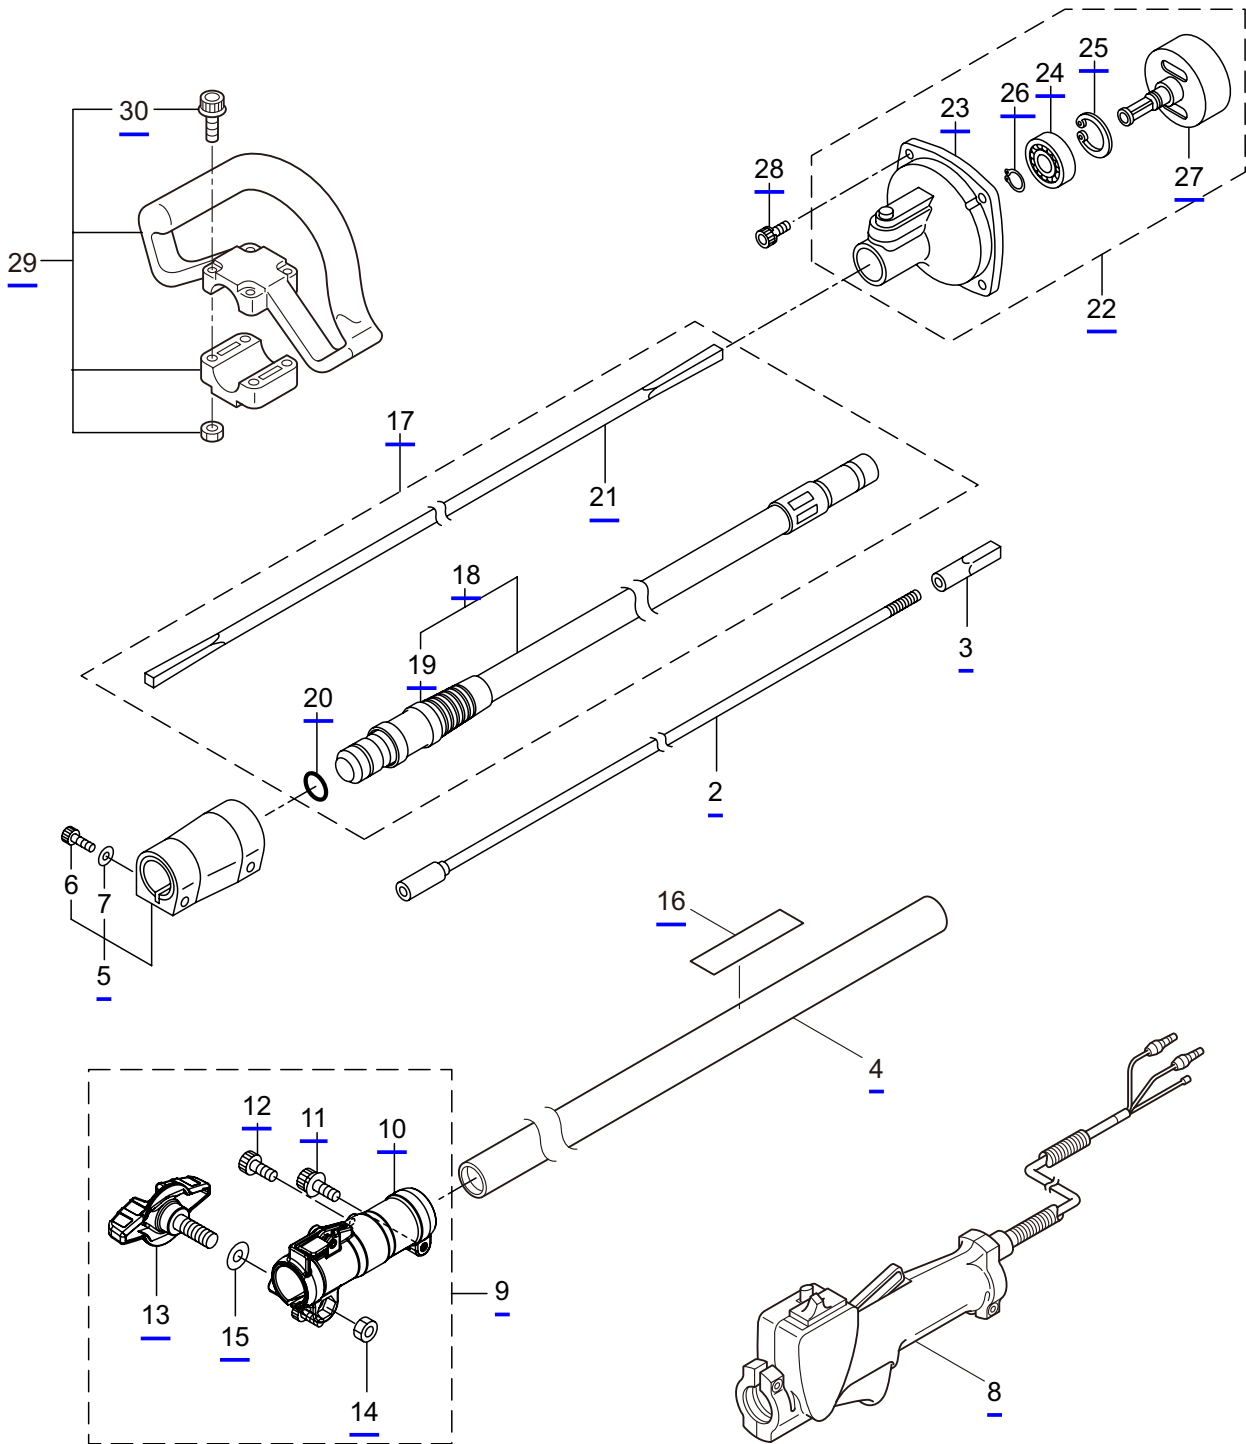

PARTS LIST

M420BK-QC

CONTENTS

1. MAIN BODY	1 ~ 2
2. SUPPORT FRAME	3 ~ 4
3. ENGINE	5 ~ 8
4. CARBURETOR, FUEL TANK	9 ~ 12
5. ACCESSORIES	13 ~ 14

2019. 12.

P/N 524921

1. M420BK-QC
MAIN BODY

Ref. No.	Part No.	Part Name	Q'ty	Remarks
1-1	364860	M420BK-QC	1	
1-2	237321	Driveshaft Ass'y	1	
1-3	216924	Adapter	1	
1-4	242651	Driveshaft Tube Ass'y	1	
1-5	214365	Joint Pipe Ass'y	1	Incl.6,7
1-6	087786	Cap Screw	2	M5x25
1-7	012487	Washer	1	M5
1-8	233221	Throttle Trigger	1	
1-9	237165	Joint Pipe Ass'y	1	Incl.10-15
1-10	237166	Joint Pipe	1	
1-11	261246	Cap Screw	1	M5x25
1-12	283139	Screw	1	M5x12
1-13	236962	Knob	1	M8x26
1-14	126990	Nut	1	M8
1-15	550131	Washer	1	M8
1-16	242120	Label	1	M420BK-QC
1-17	223700	Outer Ass'y	1	Incl.18-21
1-18	223701	Outer	1	Incl.19
1-19	215885	Cover	1	
1-20	011338	O-Ring	1	P18
1-21	223690	Inner Shaft	1	
1-22	222416	Clutch Case Ass'y	1	Incl.23-27
1-23	222085	Clutch Case	1	
1-24	222442	Bearing	1	#6202 2RS
1-25	012380	Snap Ring	1	#35
1-26	550118	Snap Ring	1	WR15
1-27	220336	Clutch Drum	1	
1-28	219113	Cap Screw	4	M6x20
1-29	227816	Loop Handle Ass'y	1	Incl.30
1-30	215608	Cap Screw	4	M5x30x16

2. M420BK-QC
SUPPORT FRAME

Ref. No.	Part No.	Part Name	Q'ty	Remarks
2-1	084020	Nut	1	M12
2-2	224730	Support Frame	1	
2-3	232316	Turn Bracket Ass'y	1	
2-4	211644	Bearing Case	1	
2-5	220619	Bearing	1	#6001UU
2-6	092578	Bolt	3	M5x10
2-7	241733	Spring	3	
2-8	241731	Plug A Comp	3	
2-9	241949	Cap Screw	3	M6x12
2-10	219959	Nut	6	M6
2-11	223704	Cap Screw	1	M6x12
2-12	219959	Nut	1	M6
2-13	226490	Pad	1	
2-14	215230	Nut	4	M5