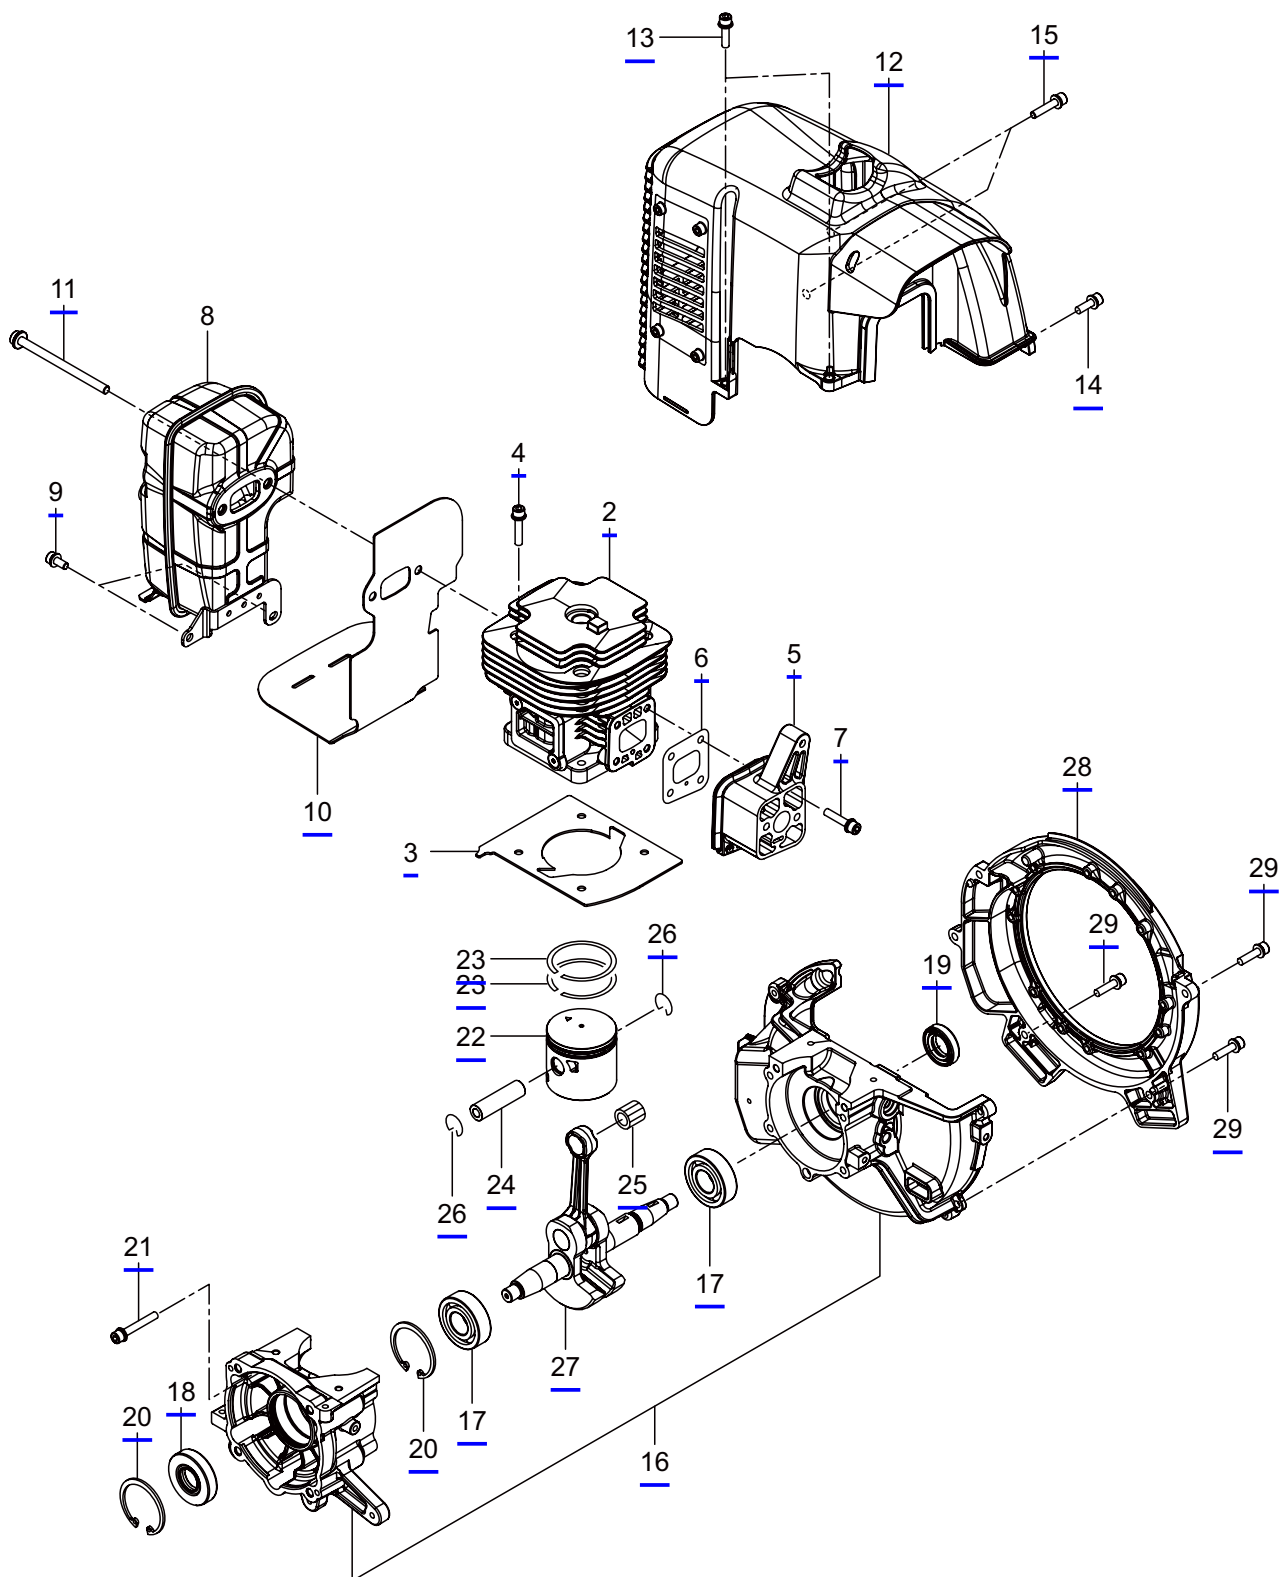

1. CRANKCASE, CYLINDER, MUFFLER

Ref. No.	Part No.	Part Name	Q'ty	Remarks
1-1	362490	CE800U(MUS)	1	
1-2	249632	Cylinder	1	
1-3	247731	Gasket	1	
1-4	261246	Cap Screw	4	M5x25
1-5	249634	Insulator	1	
1-6	247735	Gasket	1	
1-7	265924	Screw	4	M5x25WSW
1-8	555041	Muffler Comp.	1	
1-9	261607	Cap Screw	2	M5x16WSW
1-10	247918	Gasket	1	
1-11	248208	Cap Screw	2	M6x85
1-12	248260	Top Cover	1	
1-13	261250	Cap Screw	2	M5x20
1-14	268940	Screw	1	M5x18WSW
1-15	261246	Cap Screw	2	M5x25
1-16	249636	Crankcase	1	
1-17	247751	Bearing	2	6203C3
1-18	247752	Oil Seal	1	17-40-9
1-19	247753	Oil Seal	1	17-28-6
1-20	012381	Snap Ring	2	#40
1-21	261999	Cap Screw	5	M5x40WSW
1-22	277475	Piston	1	
1-23	275757	Piston Ring	2	
1-24	278019	Piston Pin	1	
1-25	278471	Bearing, Needle	1	12x15x14.3x5
1-26	276122	Clip, Piston Pin	2	
1-27	247755	Crankshaft/Conn.Rod Ass'y	1	
1-28	555048	Fan Cover	1	
1-29	261250	Cap Screw	3	M5x20

CE800U
2. MAGNETO

Ref. No.	Part No.	Part Name	Q'ty	Remarks
2-1	247772	Magneto Ass'y	1	Incl.2-7
2-2	247773	Rotor/Fan	1	
2-3	247774	Ignition Coil Ass'y	1	Incl.4-7
2-4	247776	Spark Plug Wire Ass'y	1	Incl.5,6
2-5	247778	Plug Boot	1	
2-6	272805	Connector	1	
2-7	247779	Plug Boot	1	
2-8	261076	Woodruff Key	1	3x10
2-9	247767	Nut, Rotor	1	M10
2-10	281211	Screw	2	M4x20WSW
2-11	285982	Spark Plug	1	BPM8Y
2-12	248193	Wire, Lead	1	
2-13	248194	Grommet	1	
2-14	281172	Grommet	1	
2-15	247780	Ratchet	2	
2-16	247781	Ratchet Spring	2	
2-17	248109	Bolt	2	
2-18	269175	Washer	2	6.1x15x1.6

CE800U
3. RECOIL STARTER

Ref. No.	Part No.	Part Name	Q'ty	Remarks
3-1	247785	Recoil Starter Ass'y	1	Incl.2-10
3-2	248335	Reel Comp.	1	
3-3	248336	Cam Plate	1	
3-4	248337	Spiral Spring	1	
3-5	248338	Set Screw	1	
3-6	248339	Rope Ass'y	1	Incl.7-10
3-7	248340	Starter Rope	1	
3-8	248341	Starter Knob	1	
3-9	262981	Knob Cap	1	
3-10	283511	Rope Stopper	1	
3-11	267651	Screw	4	M5x12WSW
3-12	248189	Dust Cover Comp.	1	
3-13	248192	Bolt	3	M6x10