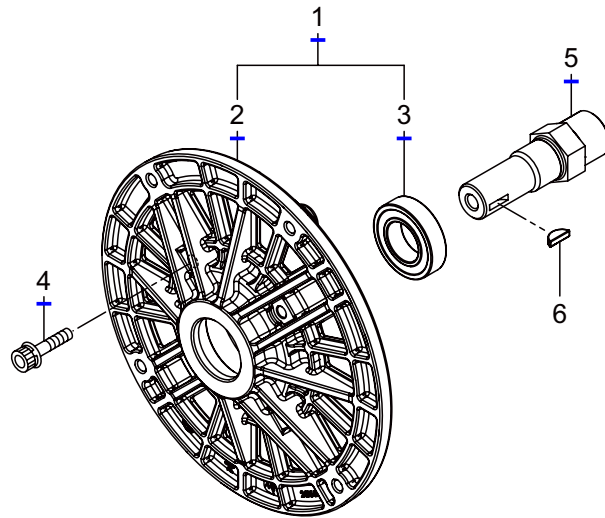

CE800U
3. RECOIL STARTER

Ref. No.	Part No.	Part Name	Q'ty	Remarks
3-1	247785	Recoil Starter Ass'y	1	Incl.2-10
3-2	248335	Reel Comp.	1	
3-3	248336	Cam Plate	1	
3-4	248337	Spiral Spring	1	
3-5	248338	Set Screw	1	
3-6	248339	Rope Ass'y	1	Incl.7-10
3-7	248340	Starter Rope	1	
3-8	248341	Starter Knob	1	
3-9	262981	Knob Cap	1	
3-10	283511	Rope Stopper	1	
3-11	267651	Screw	4	M5x12WSW
3-12	248189	Dust Cover Comp.	1	
3-13	248192	Bolt	3	M6x10

CE800U

4. CARBURETOR, AIR CLEANER, FUEL TANK

Ref. No.	Part No.	Part Name	Q'ty	Remarks
4-46	247107	Fuel Filter Ass'y	1	
4-47	261117	Clip	1	
4-48	555001	Breather Ass'y	1	
4-49	555003	Breather Cover	1	
4-50	280144	Screw	2	M4x16
4-51	247923	Under Cover	1	
4-52	280144	Screw	3	M4x16
4-53	261117	Clip	2	
4-54	269690	Screw	3	M5x18WSW
4-55	261118	Pad	1	

CE800U

5. ENGINE MOUNT, ADAPTER, LABEL, ACCESSORIES, OPTION

Ref. No.	Part No.	Part Name	Q'ty	Remarks
5-1	249692	Engine Mount Ass'y	1	Incl.2,3
5-2	249641	Engine Mount	1	
5-3	249693	Bearing	1	6005DDU C3
5-4	249694	Cap Screw	4	M6x40
5-5	249640	Adapter Shaft	1	
5-6	249696	Woodruff Key	1	4x16
5-7	279726	Dust Cover	1	
5-8	285188	Label	1	
5-9	555126	Label	1	
5-10	265694	Label	1	
5-11	249672	Bolt	1	M10x1.0x105L
5-12	249704	Washer	1	10.5x20x2t
5-13	555007	Stay A	1	
5-14	555008	Stay B	1	
5-15	555046	Switch	1	
5-16	555011	Wire, Lead	1	
5-17	264849	Plate	1	
5-18	555020	Spring	1	
5-19	234636	Cap Screw	2	M5x35WSW
5-20	243898	Nylon Nut	2	M5
5-21	555006	Throttle Wire	1	
5-22	555094	Instruction Manual	1	CE800U
5-23	262395	Spark Arrester	1	
5-24	284052	Washer	1	M3
5-25	089530	Screw	1	M3x10
5-26	555222	Throttle Wire	1	For extension handle
5-27	555223	Wire, Lead	1	For extension handle