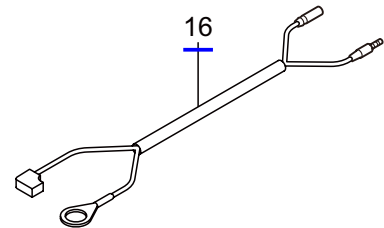

CE800U
2. MAGNETO

Ref. No.	Part No.	Part Name	Q'ty	Remarks
2-1	247772	Magneto Ass'y	1	Incl.2-7
2-2	247773	Rotor/Fan	1	
2-3	247774	Ignition Coil Ass'y	1	Incl.4-7
2-4	247776	Spark Plug Wire Ass'y	1	Incl.5,6
2-5	247778	Plug Boot	1	
2-6	272805	Connector	1	
2-7	247779	Plug Boot	1	
2-8	261076	Woodruff Key	1	3x10
2-9	247767	Nut, Rotor	1	M10
2-10	281211	Screw	2	M4x20WSW
2-11	285982	Spark Plug	1	BPM8Y
2-12	248193	Wire, Lead	1	
2-13	248194	Grommet	1	
2-14	281172	Grommet	1	
2-15	247780	Ratchet	2	
2-16	247781	Ratchet Spring	2	
2-17	248109	Bolt	2	
2-18	269175	Washer	2	6.1x15x1.6

CE800U

4. CARBURETOR, AIR CLEANER, FUEL TANK

Ref. No.	Part No.	Part Name	Q'ty	Remarks
4-46	247107	Fuel Filter Ass'y	1	
4-47	261117	Clip	1	
4-48	555001	Breather Ass'y	1	
4-49	555003	Breather Cover	1	
4-50	280144	Screw	2	M4x16
4-51	247923	Under Cover	1	
4-52	280144	Screw	3	M4x16
4-53	261117	Clip	2	
4-54	269690	Screw	3	M5x18WSW
4-55	261118	Pad	1	

CE800U

5. ENGINE MOUNT, ADAPTER, LABEL, ACCESSORIES, OPTION

Ref. No.	Part No.	Part Name	Q'ty	Remarks
5-1	249692	Engine Mount Ass'y	1	Incl.2,3
5-2	249641	Engine Mount	1	
5-3	249693	Bearing	1	6005DDU C3
5-4	249694	Cap Screw	4	M6x40
5-5	249640	Adapter Shaft	1	
5-6	249696	Woodruff Key	1	4x16
5-7	279726	Dust Cover	1	
5-8	285188	Label	1	
5-9	555126	Label	1	
5-10	265694	Label	1	
5-11	249672	Bolt	1	M10x1.0x105L
5-12	249704	Washer	1	10.5x20x2t
5-13	555007	Stay A	1	
5-14	555008	Stay B	1	
5-15	555046	Switch	1	
5-16	555011	Wire, Lead	1	
5-17	264849	Plate	1	
5-18	555020	Spring	1	
5-19	234636	Cap Screw	2	M5x35WSW
5-20	243898	Nylon Nut	2	M5
5-21	555006	Throttle Wire	1	
5-22	555094	Instruction Manual	1	CE800U
5-23	262395	Spark Arrester	1	
5-24	284052	Washer	1	M3
5-25	089530	Screw	1	M3x10
5-26	555222	Throttle Wire	1	For extension handle
5-27	555223	Wire, Lead	1	For extension handle