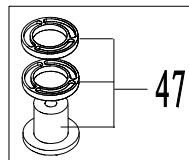

19" Hover Mower

PARTS LIST

Model MHM480

2023.2.21

Ref #	Part Number	Description	Qty	Comments
1	846003	HANDLE GRIP (ONE GRIP)	2	
2	846004	HANDLE, UPPER	1	
6	846005	BALE, HANDLE CONTROL	1	AKA engine stop lever
10	846006	HANDLE, LOWER	1	
11	846007	HANDLE PIVOT BOLT	1	
12	846008	WASHER, 8	2	
13	846009	SPRING / LOCK WASHER	2	
14	846010	KNOB, HANDLE	2	
15	846011	NUT, NYLON (KICK STAND)	1	
16	846012	SCREW, PAN HEAD, 6x35	1	
17	846013	KICK STAND	1	
19	846014	NUT, FLANGE, M8	3	
20	846015	BOLT, ENGINE BASE, ENGINE	4	
21	846016	BUSHING	4	
22	846017	BASE, ENGINE	1	
23	846018	PIN, LOWER HANDLE	2	
24	846019	PIN, SPLIT	2	
25	846020	WASHER	4	
26	846021	BRACKET, HANDLE	2	
27	846022	WASHER,LARGE	4	
28	846023	DECK	1	Decals not included
29	846024	WASHER	8	
30	846025	PLATE, ADAPTER	2	
32	846026	ADAPTER, IMPELLER TO CRANKSHAFT	1	
33	846027	IMPELLER	1	
34	846028	FLANGE (CONE), 30mm	1	
35	846029	SPACER, HEIGHT ADJUSTMENT	2	
36	846030	DISK, BLADE MOUNTING	1	
37	846002	BLADE SET (3)	1	On accessory sheet
37	846032	BLADE SET (12)	N/A	On accessory sheet
38	846033	BOLT, FLAIL BLADE MOUNTING	3	
38	846034	BOLT/NUT KIT, BLADE MTG, HOVER	1	Set of 3 / Not shown on illustration
39	846035	HUB, 32mm	1	
39	846036	HUB, 43mm	1	Optional / included in LC-190 kit
40	845998	BAR BLADE	1	On accessory sheet
42	846038	DISK ASSY W/BLADES	1	
43	846039	NUT, LOCK	8	
44	846040	BOLT, 8x35	4	
45	846041	INSERT/SPACER, HANDLE BRACKET	4	
46	846042	INSERT/SPACER, ENGINE BASE	4	
47	845997	LOW CUT KIT, HOVER MOWER	1	On accessory sheet
48	846043	IMPELLER REMOVAL TOOL	1	
49	249704	WASHER, 10	1	
50	249672	BOLT, 10mm x 1.0 x 105	1	
51		DECAL SET (M)	1	
51		DECAL SET (G)	1	
51		DECAL SET (CT)	1	
N/A	845999	WHEEL KIT	1	On accessory sheet
N/A	846000	HANDLE EXTENSION, MARUYAMA, 18"	1	On accessory sheet
N/A	845996	HI-RISE KIT, HOVER MOWER	1	On accessory sheet