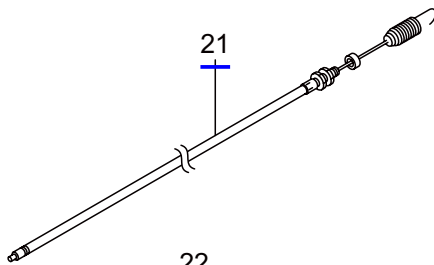

CE800U
3. RECOIL STARTER

Ref. No.	Part No.	Part Name	Q'ty	Remarks
3-1	247785	Recoil Starter Ass'y	1	Incl.2-10
3-2	248335	Reel Comp.	1	
3-3	248336	Cam Plate	1	
3-4	248337	Spiral Spring	1	
3-5	248338	Set Screw	1	
3-6	248339	Rope Ass'y	1	Incl.7-10
3-7	248340	Starter Rope	1	
3-8	248341	Starter Knob	1	
3-9	262981	Knob Cap	1	
3-10	283511	Rope Stopper	1	
3-11	267651	Screw	4	M5x12WSW
3-12	248189	Dust Cover Comp.	1	
3-13	248192	Bolt	3	M6x10

CE800U

4. CARBURETOR, AIR CLEANER, FUEL TANK

Ref. No.	Part No.	Part Name	Q'ty	Remarks
4-46	247107	Fuel Filter Ass'y	1	
4-47	261117	Clip	1	
4-48	555001	Breather Ass'y	1	
4-49	555003	Breather Cover	1	
4-50	280144	Screw	2	M4x16
4-51	247923	Under Cover	1	
4-52	280144	Screw	3	M4x16
4-53	261117	Clip	2	
4-54	269690	Screw	3	M5x18WSW
4-55	261118	Pad	1	

CE800U

5. ENGINE MOUNT, ADAPTER, LABEL, ACCESSORIES, OPTION

Ref. No.	Part No.	Part Name	Q'ty	Remarks
5-1	249692	Engine Mount Ass'y	1	Incl.2,3
5-2	249641	Engine Mount	1	
5-3	249693	Bearing	1	6005DDU C3
5-4	249694	Cap Screw	4	M6x40
5-5	249640	Adapter Shaft	1	
5-6	249696	Woodruff Key	1	4x16
5-7	279726	Dust Cover	1	
5-8	285188	Label	1	
5-9	555126	Label	1	
5-10	265694	Label	1	
5-11	249672	Bolt	1	M10x1.0x105L
5-12	249704	Washer	1	10.5x20x2t
5-13	555007	Stay A	1	
5-14	555008	Stay B	1	
5-15	555046	Switch	1	
5-16	555011	Wire, Lead	1	
5-17	264849	Plate	1	
5-18	555020	Spring	1	
5-19	234636	Cap Screw	2	M5x35WSW
5-20	243898	Nylon Nut	2	M5
5-21	555006	Throttle Wire	1	
5-22	555094	Instruction Manual	1	CE800U
5-23	262395	Spark Arrester	1	
5-24	284052	Washer	1	M3
5-25	089530	Screw	1	M3x10
5-26	555222	Throttle Wire	1	For extension handle
5-27	555223	Wire, Lead	1	For extension handle