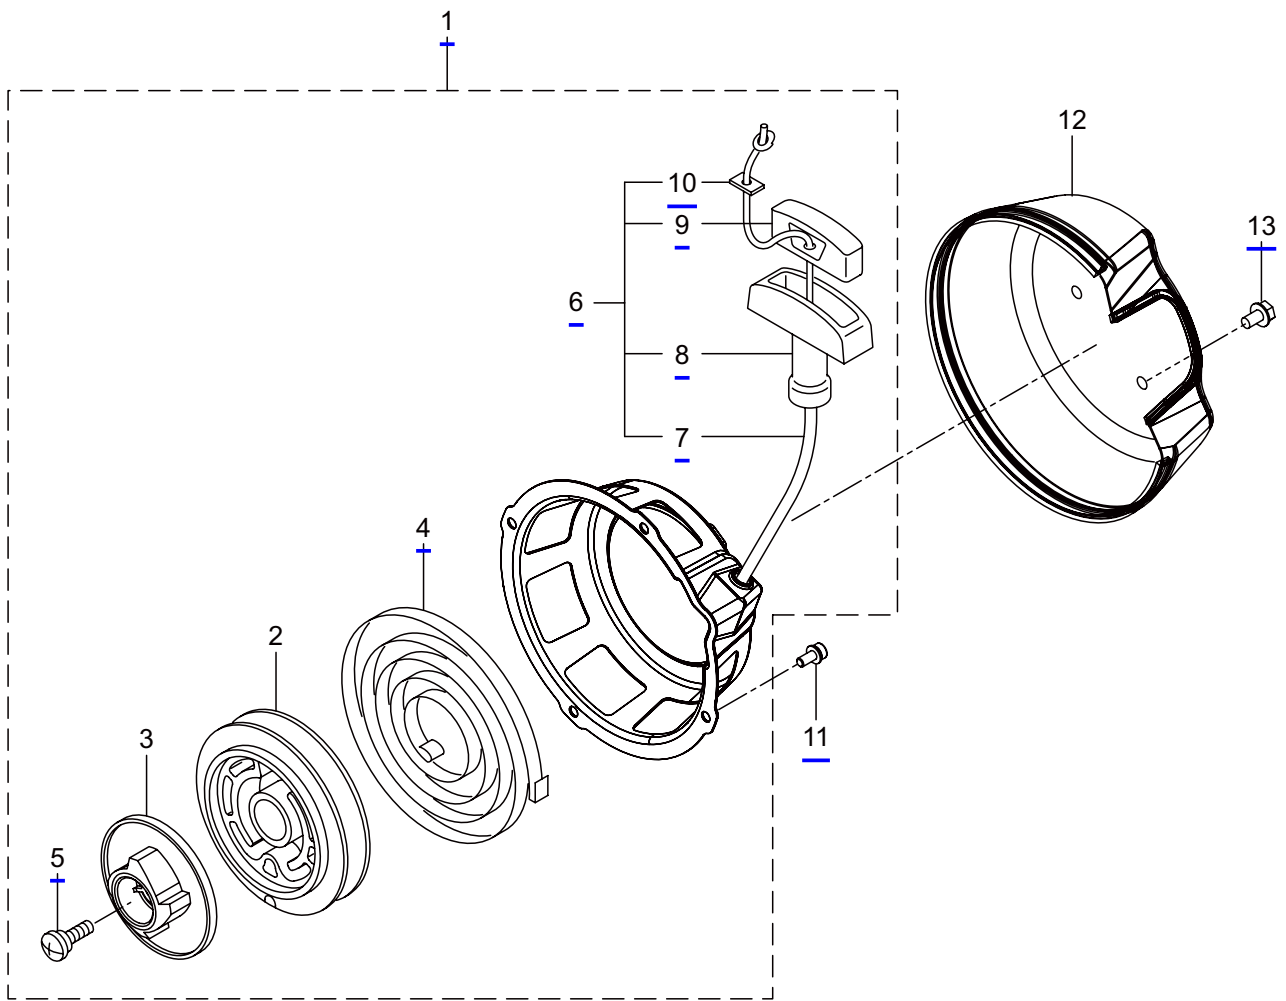

1. CRANKCASE, CYLINDER, MUFFLER

Ref. No.	Part No.	Part Name	Q'ty	Remarks
1-1	362490	CE800U(MUS)	1	
1-2	249632	Cylinder	1	
1-3	247731	Gasket	1	
1-4	261246	Cap Screw	4	M5x25
1-5	249634	Insulator	1	
1-6	247735	Gasket	1	
1-7	265924	Screw	4	M5x25WSW
1-8	555041	Muffler Comp.	1	
1-9	261607	Cap Screw	2	M5x16WSW
1-10	247918	Gasket	1	
1-11	248208	Cap Screw	2	M6x85
1-12	248260	Top Cover	1	
1-13	261250	Cap Screw	2	M5x20
1-14	268940	Screw	1	M5x18WSW
1-15	261246	Cap Screw	2	M5x25
1-16	249636	Crankcase	1	
1-17	247751	Bearing	2	6203C3
1-18	247752	Oil Seal	1	17-40-9
1-19	247753	Oil Seal	1	17-28-6
1-20	012381	Snap Ring	2	#40
1-21	261999	Cap Screw	5	M5x40WSW
1-22	277475	Piston	1	
1-23	275757	Piston Ring	2	
1-24	278019	Piston Pin	1	
1-25	278471	Bearing, Needle	1	12x15x14.3x5
1-26	276122	Clip, Piston Pin	2	
1-27	247755	Crankshaft/Conn.Rod Ass'y	1	
1-28	555048	Fan Cover	1	
1-29	261250	Cap Screw	3	M5x20

CE800U
2. MAGNETO

Ref. No.	Part No.	Part Name	Q'ty	Remarks
2-1	247772	Magneto Ass'y	1	Incl.2-7
2-2	247773	Rotor/Fan	1	
2-3	247774	Ignition Coil Ass'y	1	Incl.4-7
2-4	247776	Spark Plug Wire Ass'y	1	Incl.5,6
2-5	247778	Plug Boot	1	
2-6	272805	Connector	1	
2-7	247779	Plug Boot	1	
2-8	261076	Woodruff Key	1	3x10
2-9	247767	Nut, Rotor	1	M10
2-10	281211	Screw	2	M4x20WSW
2-11	285982	Spark Plug	1	BPM8Y
2-12	248193	Wire, Lead	1	
2-13	248194	Grommet	1	
2-14	281172	Grommet	1	
2-15	247780	Ratchet	2	
2-16	247781	Ratchet Spring	2	
2-17	248109	Bolt	2	
2-18	269175	Washer	2	6.1x15x1.6

CE800U
3. RECOIL STARTER

Ref. No.	Part No.	Part Name	Q'ty	Remarks
3-1	247785	Recoil Starter Ass'y	1	Incl.2-10
3-2	248335	Reel Comp.	1	
3-3	248336	Cam Plate	1	
3-4	248337	Spiral Spring	1	
3-5	248338	Set Screw	1	
3-6	248339	Rope Ass'y	1	Incl.7-10
3-7	248340	Starter Rope	1	
3-8	248341	Starter Knob	1	
3-9	262981	Knob Cap	1	
3-10	283511	Rope Stopper	1	
3-11	267651	Screw	4	M5x12WSW
3-12	248189	Dust Cover Comp.	1	
3-13	248192	Bolt	3	M6x10