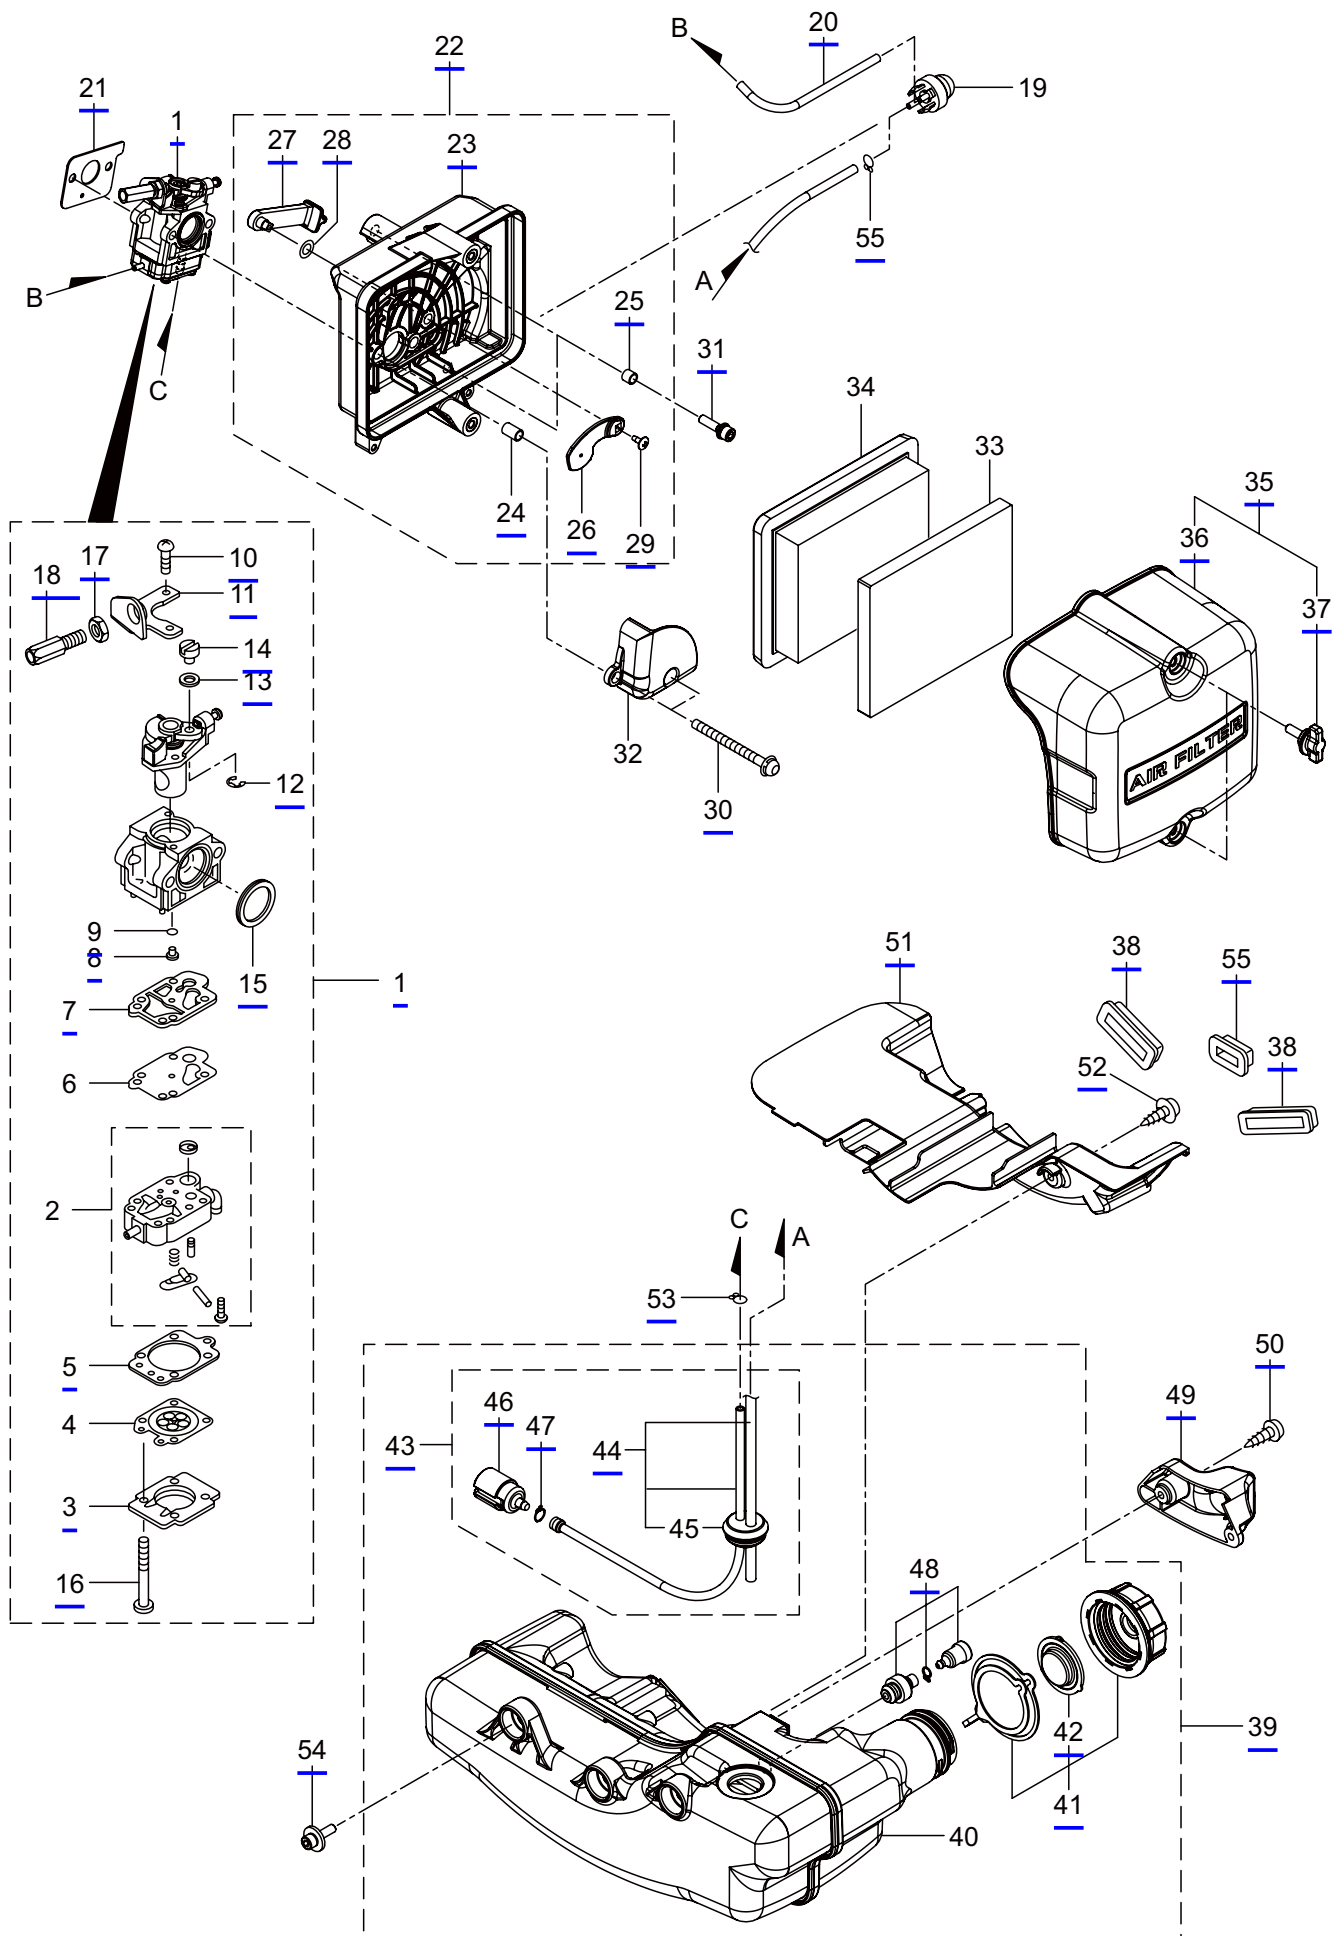

CE800U

4. CARBURETOR, AIR CLEANER, FUEL TANK

Ref. No.	Part No.	Part Name	Q'ty	Remarks
4-46	247107	Fuel Filter Ass'y	1	
4-47	261117	Clip	1	
4-48	555001	Breather Ass'y	1	
4-49	555003	Breather Cover	1	
4-50	280144	Screw	2	M4x16
4-51	247923	Under Cover	1	
4-52	280144	Screw	3	M4x16
4-53	261117	Clip	2	
4-54	269690	Screw	3	M5x18WSW
4-55	261118	Pad	1