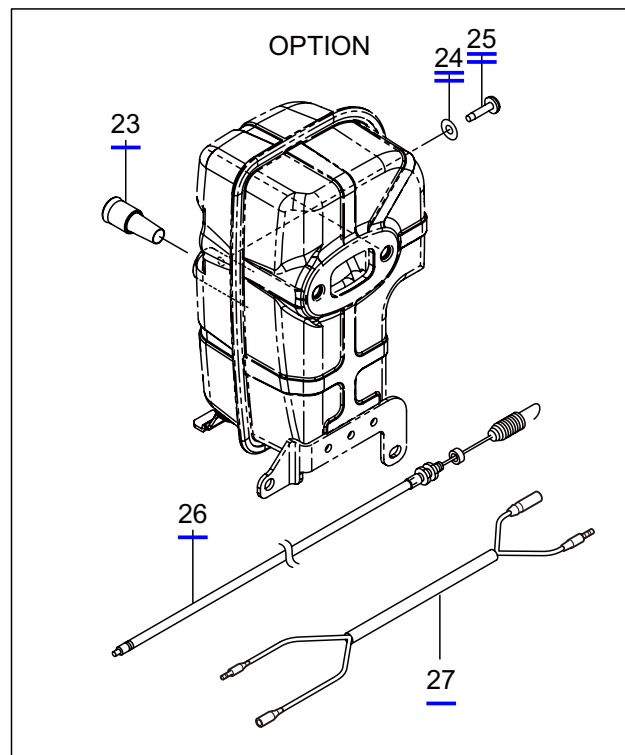

CE800U
3. RECOIL STARTER

Ref. No.	Part No.	Part Name	Q'ty	Remarks
3-1	247785	Recoil Starter Ass'y	1	Incl.2-10
3-2	248335	Reel Comp.	1	
3-3	248336	Cam Plate	1	
3-4	248337	Spiral Spring	1	
3-5	248338	Set Screw	1	
3-6	248339	Rope Ass'y	1	Incl.7-10
3-7	248340	Starter Rope	1	
3-8	248341	Starter Knob	1	
3-9	262981	Knob Cap	1	
3-10	283511	Rope Stopper	1	
3-11	267651	Screw	4	M5x12WSW
3-12	248189	Dust Cover Comp.	1	
3-13	248192	Bolt	3	M6x10

CE800U

4. CARBURETOR, AIR CLEANER, FUEL TANK

Ref. No.	Part No.	Part Name	Q'ty	Remarks
4-46	247107	Fuel Filter Ass'y	1	
4-47	261117	Clip	1	
4-48	555001	Breather Ass'y	1	
4-49	555003	Breather Cover	1	
4-50	280144	Screw	2	M4x16
4-51	247923	Under Cover	1	
4-52	280144	Screw	3	M4x16
4-53	261117	Clip	2	
4-54	269690	Screw	3	M5x18WSW
4-55	261118	Pad	1	

CE800U

5. ENGINE MOUNT, ADAPTER, LABEL, ACCESSORIES, OPTION

Ref. No.	Part No.	Part Name	Q'ty	Remarks
5-1	249692	Engine Mount Ass'y	1	Incl.2,3
5-2	249641	Engine Mount	1	
5-3	249693	Bearing	1	6005DDU C3
5-4	249694	Cap Screw	4	M6x40
5-5	249640	Adapter Shaft	1	
5-6	249696	Woodruff Key	1	4x16
5-7	279726	Dust Cover	1	
5-8	285188	Label	1	
5-9	555126	Label	1	
5-10	265694	Label	1	
5-11	249672	Bolt	1	M10x1.0x105L
5-12	249704	Washer	1	10.5x20x2t
5-13	555007	Stay A	1	
5-14	555008	Stay B	1	
5-15	555046	Switch	1	
5-16	555011	Wire, Lead	1	
5-17	264849	Plate	1	
5-18	555020	Spring	1	
5-19	234636	Cap Screw	2	M5x35WSW
5-20	243898	Nylon Nut	2	M5
5-21	555006	Throttle Wire	1	
5-22	555094	Instruction Manual	1	CE800U
5-23	262395	Spark Arrester	1	
5-24	284052	Washer	1	M3
5-25	089530	Screw	1	M3x10
5-26	555222	Throttle Wire	1	For extension handle
5-27	555223	Wire, Lead	1	For extension handle