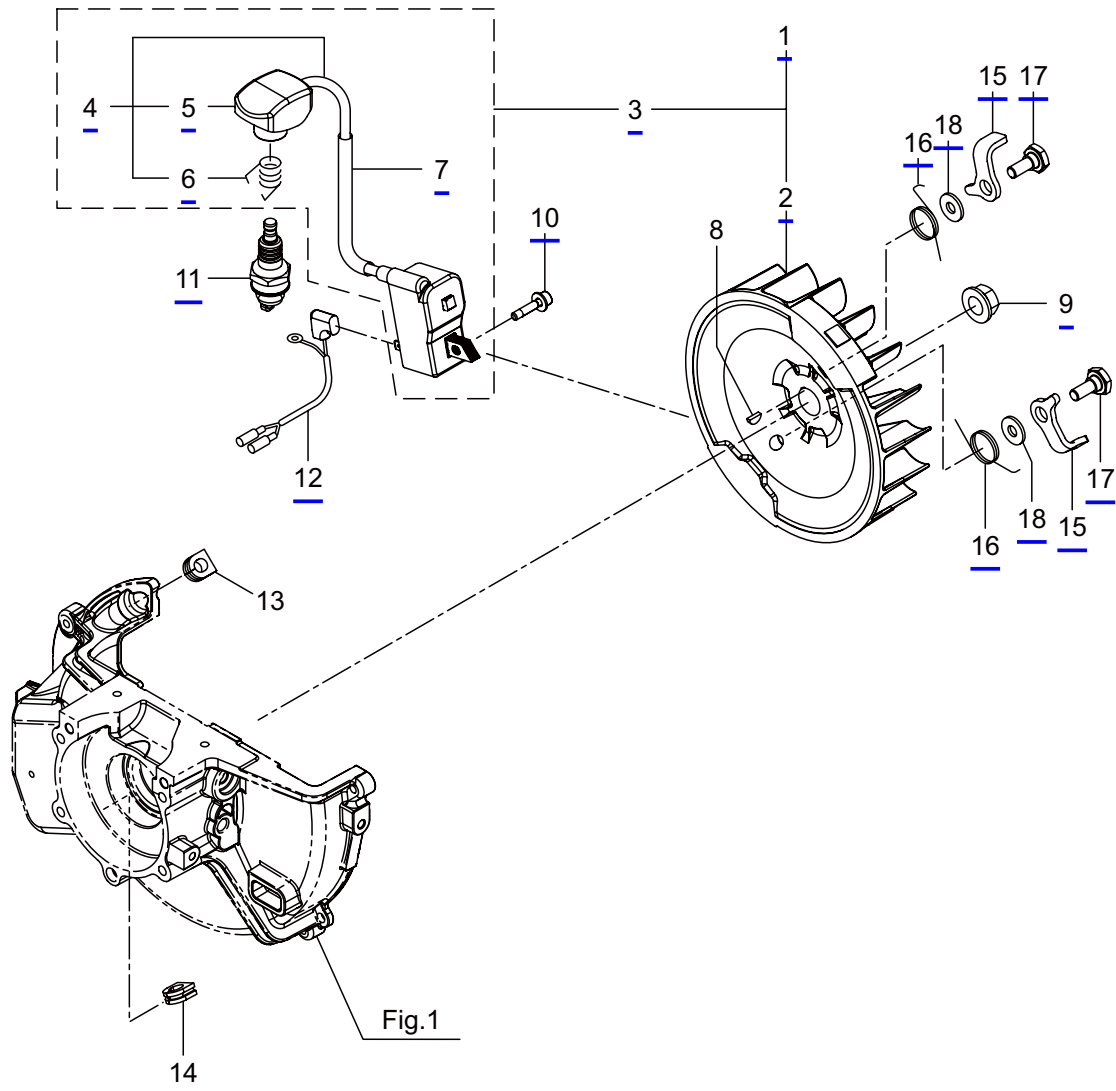

1. CRANKCASE, CYLINDER, MUFFLER

Ref. No.	Part No.	Part Name	Q'ty	Remarks
1-1	362490	CE800U(MUS)	1	
1-2	249632	Cylinder	1	
1-3	247731	Gasket	1	
1-4	261246	Cap Screw	4	M5x25
1-5	249634	Insulator	1	
1-6	247735	Gasket	1	
1-7	265924	Screw	4	M5x25WSW
1-8	555041	Muffler Comp.	1	
1-9	261607	Cap Screw	2	M5x16WSW
1-10	247918	Gasket	1	
1-11	248208	Cap Screw	2	M6x85
1-12	248260	Top Cover	1	
1-13	261250	Cap Screw	2	M5x20
1-14	268940	Screw	1	M5x18WSW
1-15	261246	Cap Screw	2	M5x25
1-16	249636	Crankcase	1	
1-17	247751	Bearing	2	6203C3
1-18	247752	Oil Seal	1	17-40-9
1-19	247753	Oil Seal	1	17-28-6
1-20	012381	Snap Ring	2	#40
1-21	261999	Cap Screw	5	M5x40WSW
1-22	277475	Piston	1	
1-23	275757	Piston Ring	2	
1-24	278019	Piston Pin	1	
1-25	278471	Bearing, Needle	1	12x15x14.3x5
1-26	276122	Clip, Piston Pin	2	
1-27	247755	Crankshaft/Conn.Rod Ass'y	1	
1-28	555048	Fan Cover	1	
1-29	261250	Cap Screw	3	M5x20

CE800U
2. MAGNETO

Ref. No.	Part No.	Part Name	Q'ty	Remarks
2-1	247772	Magneto Ass'y	1	Incl.2-7
2-2	247773	Rotor/Fan	1	
2-3	247774	Ignition Coil Ass'y	1	Incl.4-7
2-4	247776	Spark Plug Wire Ass'y	1	Incl.5,6
2-5	247778	Plug Boot	1	
2-6	272805	Connector	1	
2-7	247779	Plug Boot	1	
2-8	261076	Woodruff Key	1	3x10
2-9	247767	Nut, Rotor	1	M10
2-10	281211	Screw	2	M4x20WSW
2-11	285982	Spark Plug	1	BPM8Y
2-12	248193	Wire, Lead	1	
2-13	248194	Grommet	1	
2-14	281172	Grommet	1	
2-15	247780	Ratchet	2	
2-16	247781	Ratchet Spring	2	
2-17	248109	Bolt	2	
2-18	269175	Washer	2	6.1x15x1.6

CE800U
3. RECOIL STARTER

Ref. No.	Part No.	Part Name	Q'ty	Remarks
3-1	247785	Recoil Starter Ass'y	1	Incl.2-10
3-2	248335	Reel Comp.	1	
3-3	248336	Cam Plate	1	
3-4	248337	Spiral Spring	1	
3-5	248338	Set Screw	1	
3-6	248339	Rope Ass'y	1	Incl.7-10
3-7	248340	Starter Rope	1	
3-8	248341	Starter Knob	1	
3-9	262981	Knob Cap	1	
3-10	283511	Rope Stopper	1	
3-11	267651	Screw	4	M5x12WSW
3-12	248189	Dust Cover Comp.	1	
3-13	248192	Bolt	3	M6x10