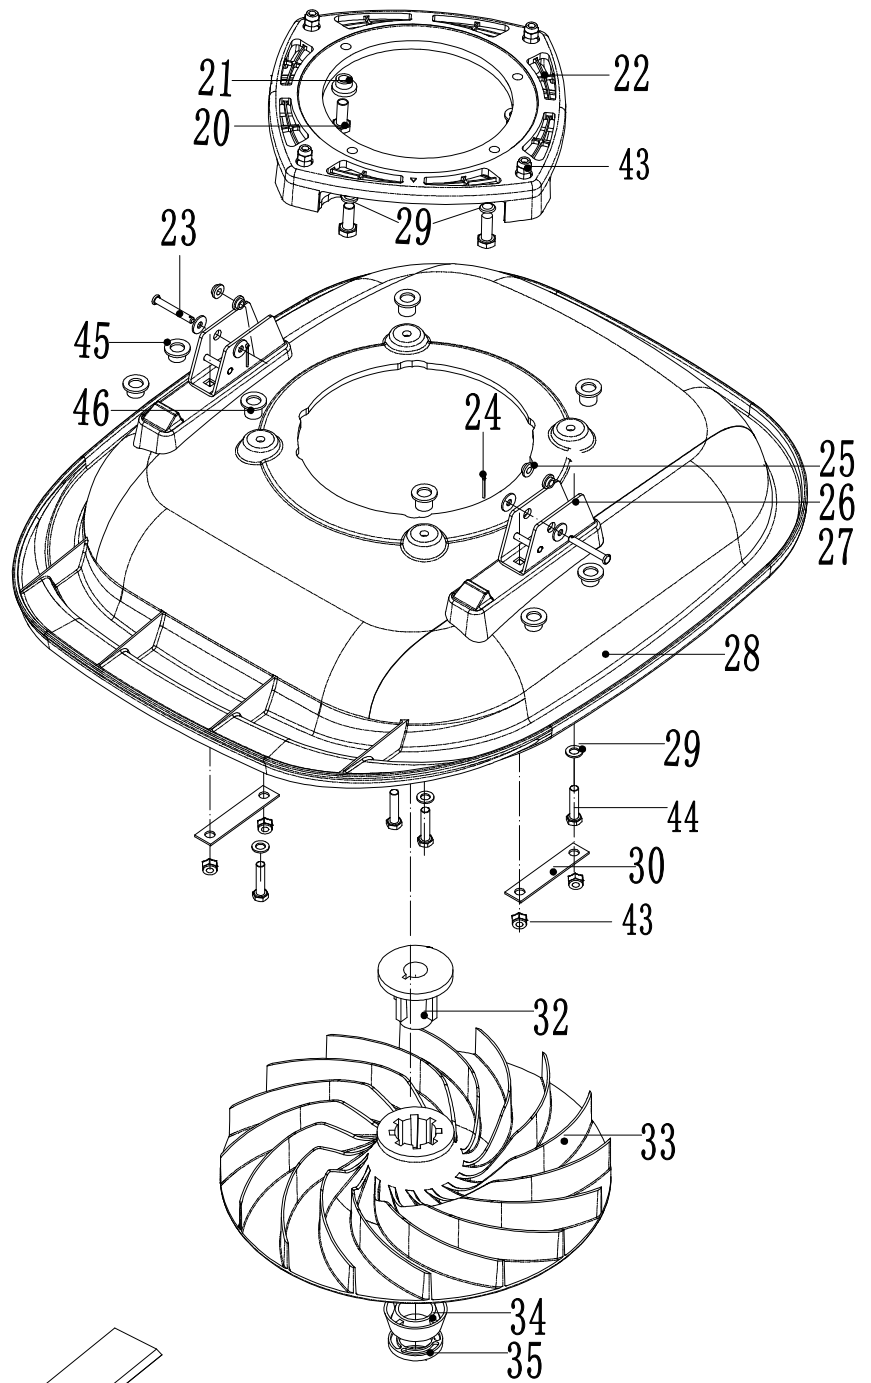

19" Hover Mower

PARTS LIST

Model MHM480

2023.2.21

Ref #	Part Number	Description	Qty	Comments
1	846003	HANDLE GRIP (ONE GRIP)	2	
2	846004	HANDLE, UPPER	1	
6	846005	BALE, HANDLE CONTROL	1	AKA engine stop lever
10	846006	HANDLE, LOWER	1	
11	846007	HANDLE PIVOT BOLT	1	
12	846008	WASHER, 8	2	
13	846009	SPRING / LOCK WASHER	2	
14	846010	KNOB, HANDLE	2	
15	846011	NUT, NYLON (KICK STAND)	1	
16	846012	SCREW, PAN HEAD, 6x35	1	
17	846013	KICK STAND	1	
19	846014	NUT, FLANGE, M8	3	
20	846015	BOLT, ENGINE BASE, ENGINE	4	
21	846016	BUSHING	4	
22	846017	BASE, ENGINE	1	
23	846018	PIN, LOWER HANDLE	2	
24	846019	PIN, SPLIT	2	
25	846020	WASHER	4	
26	846021	BRACKET, HANDLE	2	
27	846022	WASHER,LARGE	4	
28	846023	DECK	1	Decals not included
29	846024	WASHER	8	
30	846025	PLATE, ADAPTER	2	
32	846026	ADAPTER, IMPELLER TO CRANKSHAFT	1	
33	846027	IMPELLER	1	
34	846028	FLANGE (CONE), 30mm	1	
35	846029	SPACER, HEIGHT ADJUSTMENT	2	
36	846030	DISK, BLADE MOUNTING	1	
37	846002	BLADE SET (3)	1	On accessory sheet
37	846032	BLADE SET (12)	N/A	On accessory sheet
38	846033	BOLT, FLAIL BLADE MOUNTING	3	
38	846034	BOLT/NUT KIT, BLADE MTG, HOVER	1	Set of 3 / Not shown on illustration
39	846035	HUB, 32mm	1	
39	846036	HUB, 43mm	1	Optional / included in LC-190 kit
40	845998	BAR BLADE	1	On accessory sheet
42	846038	DISK ASSY W/BLADES	1	
43	846039	NUT, LOCK	8	
44	846040	BOLT, 8x35	4	
45	846041	INSERT/SPACER, HANDLE BRACKET	4	
46	846042	INSERT/SPACER, ENGINE BASE	4	
47	845997	LOW CUT KIT, HOVER MOWER	1	On accessory sheet
48	846043	IMPELLER REMOVAL TOOL	1	
49	249704	WASHER, 10	1	
50	249672	BOLT, 10mm x 1.0 x 105	1	
51		DECAL SET (M)	1	
51		DECAL SET (G)	1	
51		DECAL SET (CT)	1	
N/A	845999	WHEEL KIT	1	On accessory sheet
N/A	846000	HANDLE EXTENSION, MARUYAMA, 18"	1	On accessory sheet
N/A	845996	HI-RISE KIT, HOVER MOWER	1	On accessory sheet