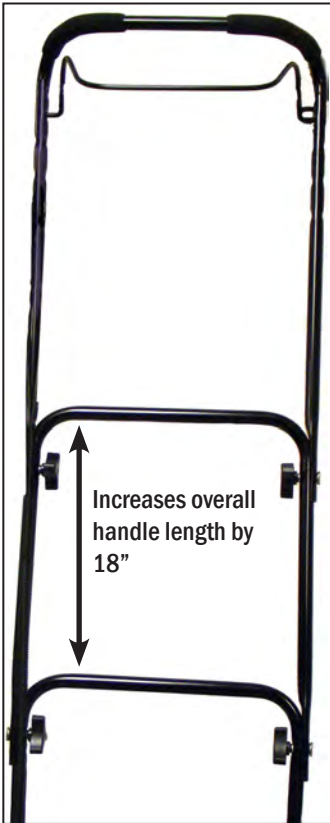

HOVER MOWER ACCESSORIES

FOR USE ON MARUYAMA MHM480

845996
High-Rise Kit

Increases cutting height range by 1.9"

846000
Handle Extension Kit

Increases overall
handle length by
18"

845999
Transport Wheel Kit

Quickly connects and disconnects

846002
Tri-Blade Set

Pack of 3, also available in a pack of 12

845997
Low-Cut Kit

Lowers cutting
height down to
0.75"

845998
19" Bar Blade

PARTS LIST

CE800U

CONTENTS