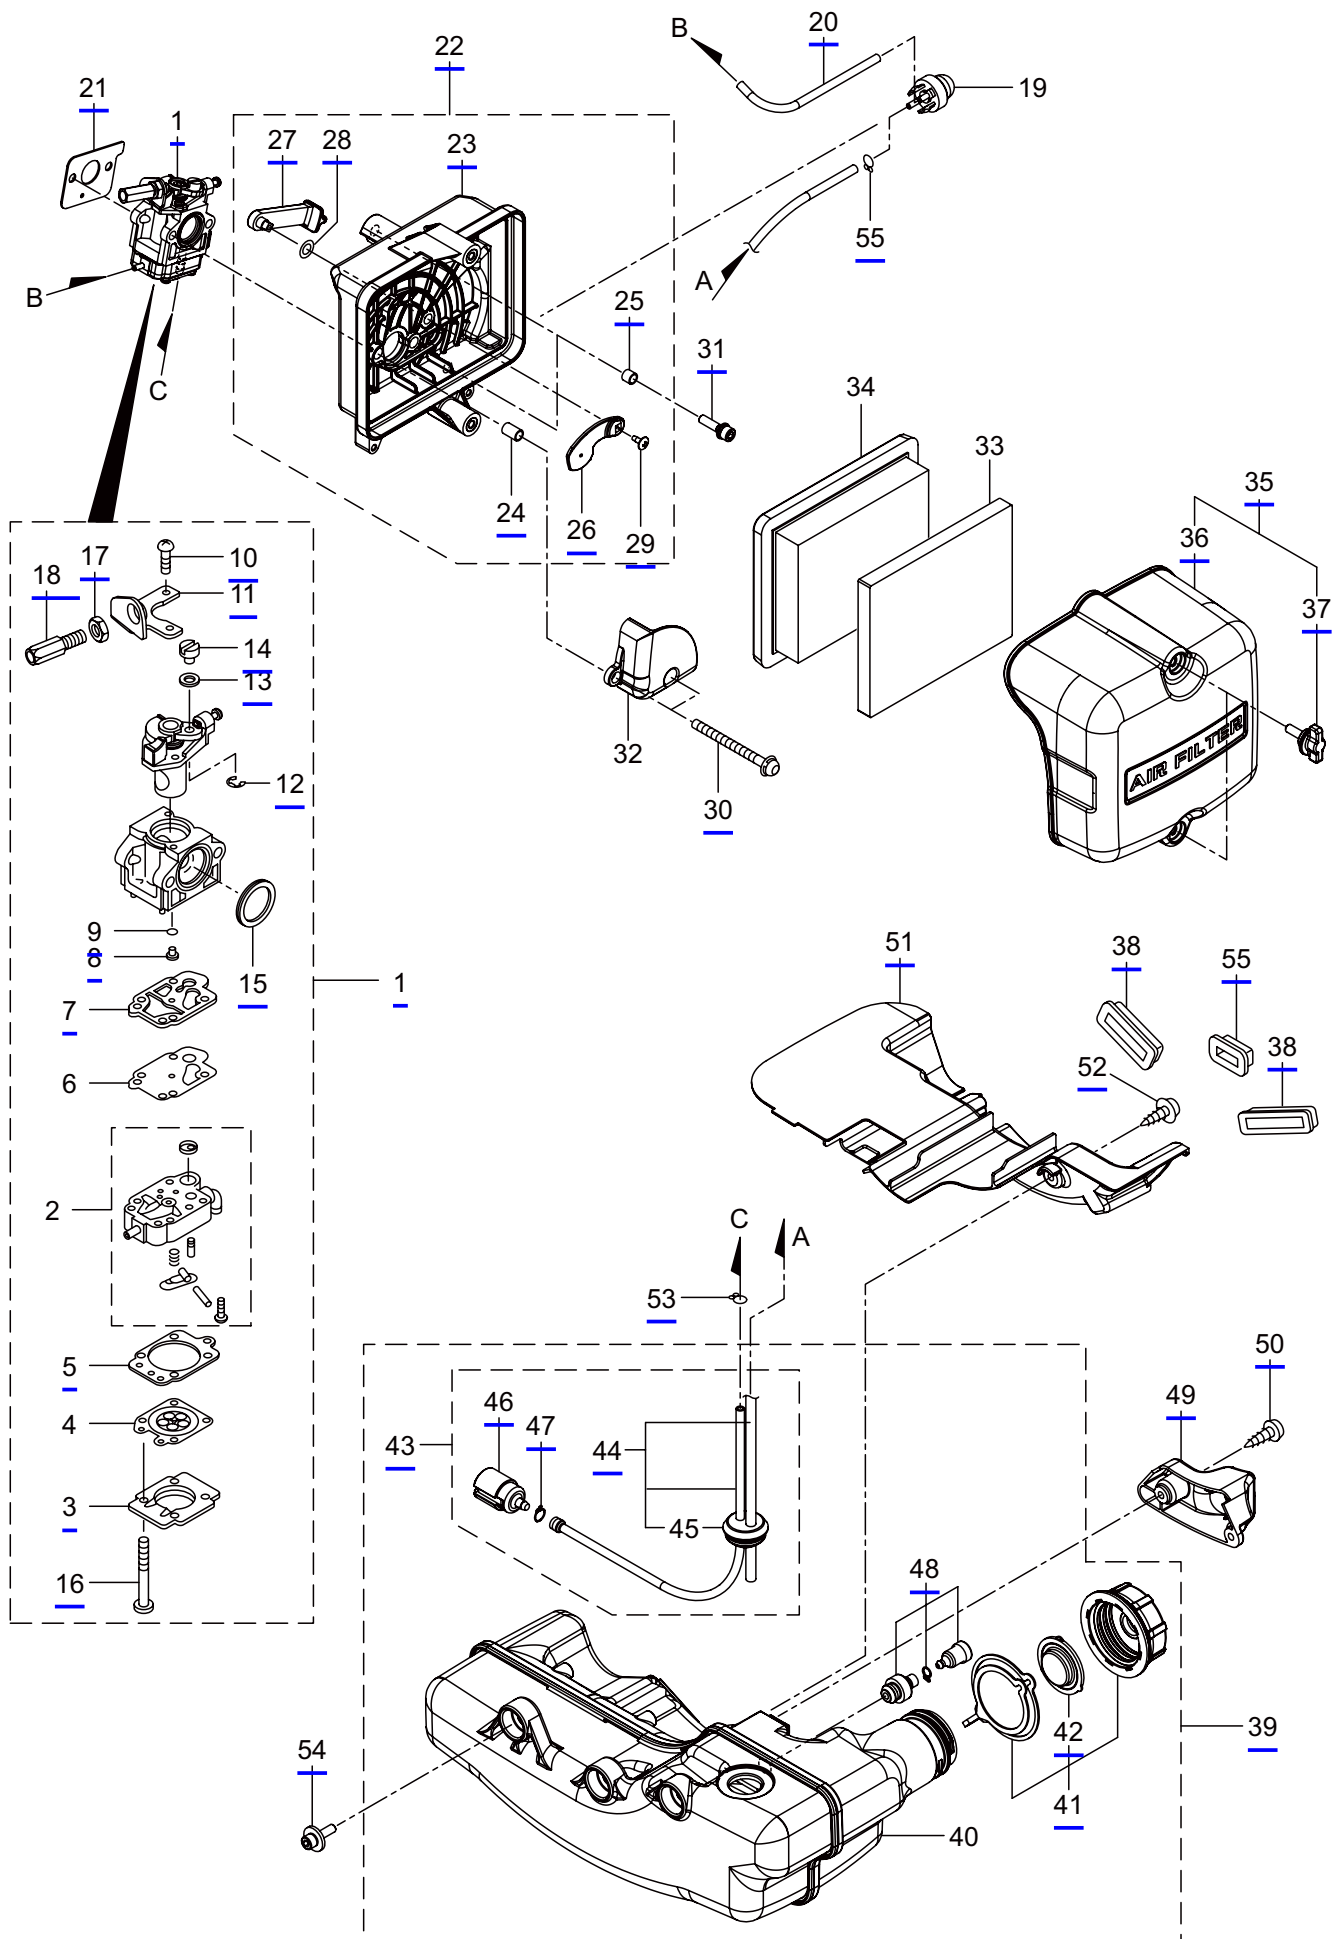

CE800U

4. CARBURETOR, AIR CLEANER, FUEL TANK

Ref. No.	Part No.	Part Name	Q'ty	Remarks
4-1	249665	Carburetor Ass'y	1	Incl.2-18
4-2	283124	Pump Body	1	
4-3	263726	Cover Plate	1	
4-4	283905	Diaphragm, Meterring	1	
4-5	263727	Gasket	1	
4-6	262994	Diaphragm, Fuel Pump	1	
4-7	282576	Gasket	1	
4-8	286904	Main Jet	1	
4-9	261871	O-Ring	1	
4-10	261875	Screw	2	
4-11	264677	Bracket	1	
4-12	261876	E-Ring	1	
4-13	264678	Washer	1	
4-14	261658	Swivel	1	
4-15	261657	Packing	1	
4-16	263737	Screw	4	
4-17	261878	Nut	1	M6
4-18	263994	Adapter	1	
4-19	282299	Pump	1	
4-20	555005	Pipe	1	2.38x4.76x150
4-21	249639	Gasket	1	
4-22	247790	Case Ass'y	1	Incl.23-29
4-23	247791	Case Body	1	
4-24	247792	Sleeve	2	5.5x7.1x11
4-25	279848	Sleeve	2	5.5x7.1x6
4-26	248747	Valve	1	
4-27	248140	Lever	1	
4-28	284816	Washer	1	6.4x11x0.15
4-29	269032	Screw	1	3.5x8
4-30	248673	Cap Screw	2	M5x65WSW
4-31	261250	Cap Screw	2	M5x20
4-32	247793	Baffle Plate	1	
4-33	247794	Element	1	
4-34	247795	Paper Element	1	
4-35	247796	Cleaner Cover Ass'y	1	Incl.36,37
4-36	247797	Cleaner Cover	1	
4-37	279350	Knob	2	
4-38	261119	Pad	2	
4-39	249690	Fuel Tank Ass'y	1	Incl.40-48
4-40	248694	Fuel Tank Comp.	1	
4-41	131319	Fuel Tank Cap Ass'y	1	Incl.42
4-42	287058	Packing	1	
4-43	555019	Fuel Pipe Pick-up Ass'y	1	Incl.44-47
4-44	555018	Fuel Pipe Ass'y	1	Incl.45
4-45	265869	Grommet	1