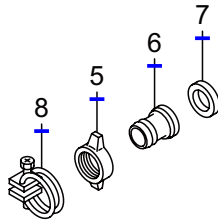

MIP2534S
4. ACCESSORIES

Ref. No.	Part No.	Part Name	Q'ty	Remarks
4-1	248487	Instruction Manual	1	MIP2534S
4-2	240027	Hose	1	25x3m
4-3	284300	Strainer	1	
4-4	210418	Box Spanner	1	13x19x(+)
4-5	272283	Hose Coupling	2	
4-6	240858	Hose Coupling	2	
4-7	240859	Packing	2	
4-8	284301	Hose Band	3	
4-9	240860	Hose Coupling	1	
4-10	240861	Hose Coupling	1	
4-11	284562	One Touch Coupling	2