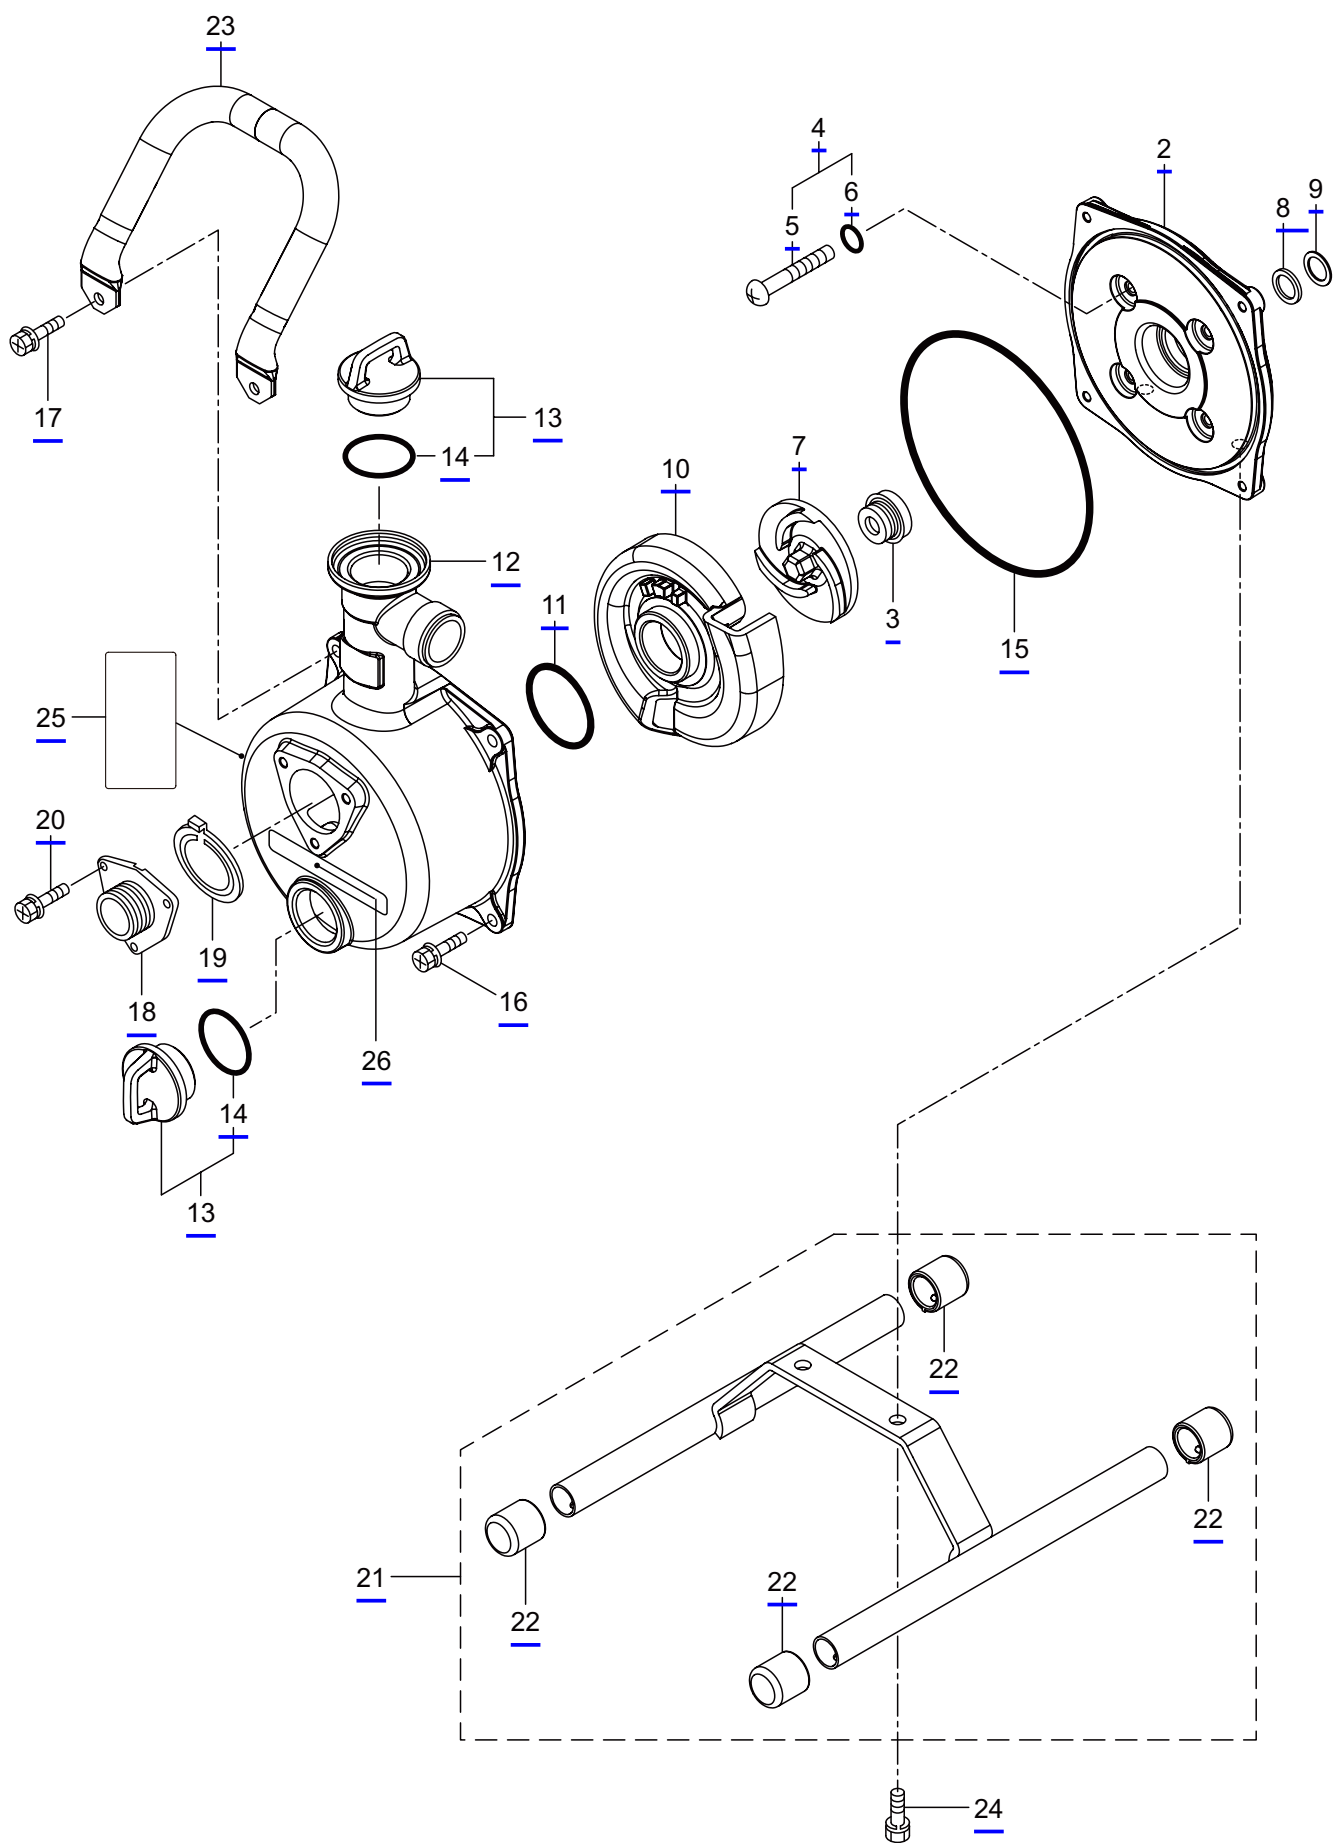

PARTS LIST

MIP2534S

CONTENTS

1. MAIN BODY	1
2. ENGINE	3
3. CARBURETOR, FUEL TANK	7
4. ACCESSORIES	11

2021. 09.

P/N 525240

MIP2534S
1. MAIN BODY

Ref. No.	Part No.	Part Name	Q'ty	Remarks
1-1	332334	MIP2534S	1	
1-2	246720	Casing Cover	1	
1-3	240002	Mechanical Seal	1	
1-4	547013	Screw	4	Incl.5,6
1-5	550162	Screw	4	M5x0.8x40
1-6	013918	O-Ring	4	S5
1-7	246721	Impeller	1	
1-8	284812	Spacer	1	T0.5
1-9	284813	Spacer	1	T0.3
1-10	246722	Scroll	1	
1-11	027533	O-Ring	1	P42
1-12	246723	Casing	1	
1-13	246724	Plug Ass'y	2	Incl.14
1-14	246726	O-Ring	2	P30
1-15	012615	O-Ring	1	G140
1-16	126541	Bolt	2	M6x20
1-17	092554	Bolt	2	M6x25
1-18	240553	Suction Port	1	
1-19	283914	Check Valve	1	
1-20	125824	Bolt	3	M6x16
1-21	246727	Base Ass'y	1	Incl.22
1-22	246729	Pad	4	
1-23	246730	Handle	1	
1-24	092513	Bolt	2	M8x16
1-25	248484	Label	1	MIP2534
1-26	248490	Label	1	MIP2534S

MIP2534S
2. ENGINE

Ref. No.	Part No.	Part Name	Q'ty	Remarks
2-46	261256	Cap Screw	2	M4x25
2-47	285982	Spark Plug	1	NGK BPM8Y
2-48	284693	Stop Switch Ass'y	1	
2-49	269419	Stay	1	
2-50	284635	Coller	1	
2-51	269189	Grommet	1	
2-52	269481	Shaft	1	
2-53	265312	Screw	3	M6x15
2-54	273254	Starter Ass'y	1	Incl.55-66
2-55	283504	Reel	1	
2-56	283505	Cam Plate	1	
2-57	283506	Spring	1	
2-58	261721	Spiral Spring	1	
2-59	267213	Screw	1	
2-60	273261	Rope Ass'y	1	Incl.61-63
2-61	283579	Stater Rope	1	
2-62	287651	Starter Grip	1	
2-63	283511	Rope Stopper	1	
2-64	277328	Cover	1	
2-65	273037	Screw	1	
2-66	283575	Starter Pawl Ass'y	1	
2-67	284698	Adapter Ass'y	1	
2-68	283391	Cap Screw	2	M4x20
2-69	265726	Cap Screw	4	M4x16
2-70	282096	Cap Screw	1	M4x16WSW
2-71	248478	Label	1	CER300MP
2-72	248483	Label	1	MIP2534S
2-73	284587	Label	1	