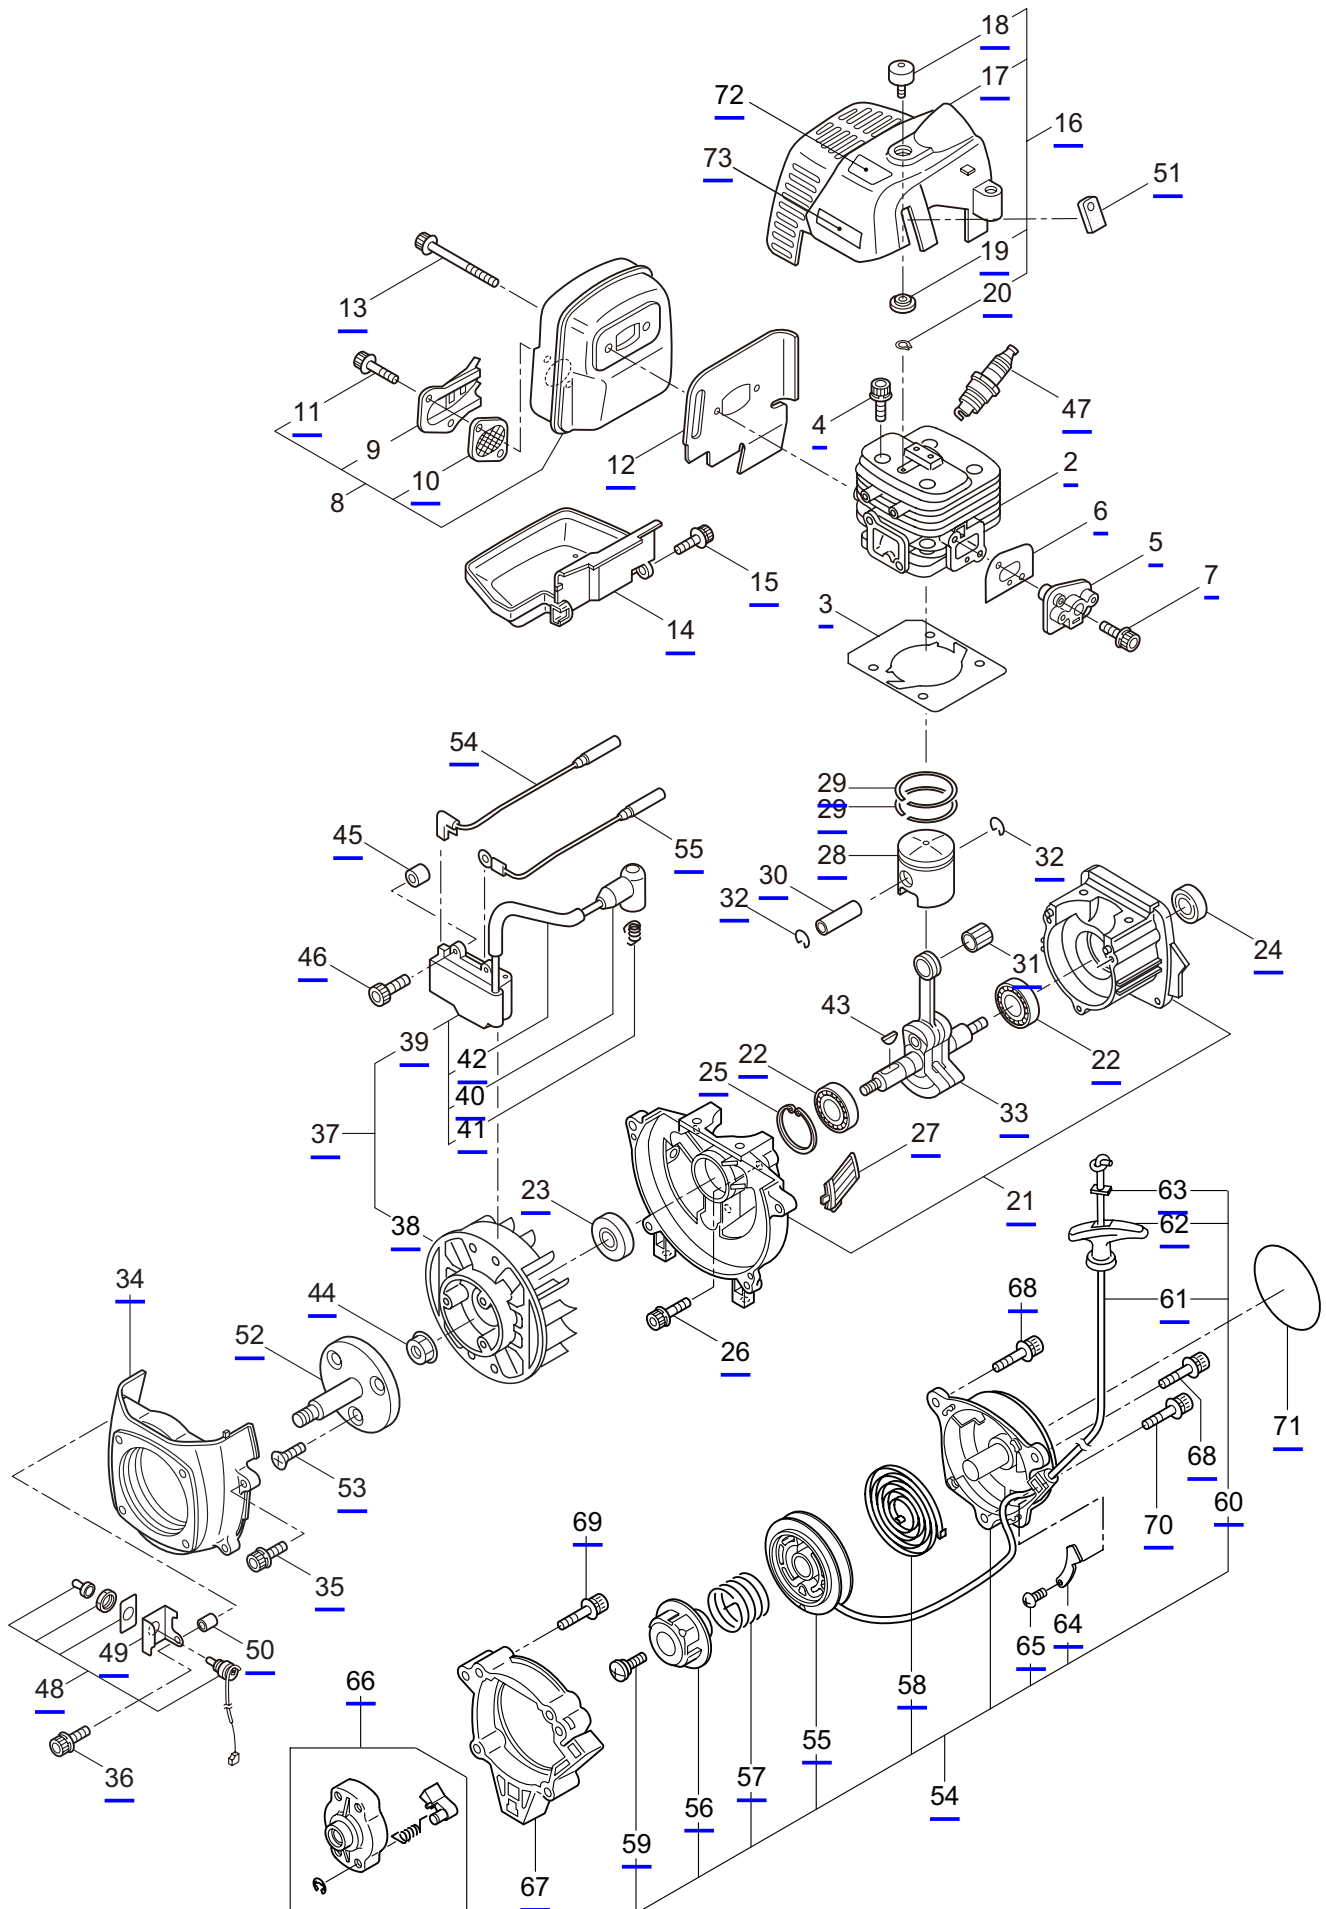

MIP2534S
2. ENGINE

Ref. No.	Part No.	Part Name	Q'ty	Remarks
2-1	875594	Engine	1	CE300/117
2-2	286791	Cylinder	1	
2-3	286846	Gasket	1	
2-4	261250	Cap Screw	4	M5x20
2-5	269144	Insulator	1	New gasket required
2-6	267049	Gasket	1	
2-7	265924	Cap Screw	2	M5x25
2-8	283007	Muffler Ass'y	1	Incl.9-11
2-9	268171	Muffler Tail	1	
2-10	267056	Spark Arrester	1	
2-11	265107	Cap Screw	2	M4x10
2-12	281440	Gasket	1	
2-13	266402	Cap Screw	2	M5x55
2-14	281435	Under Cover	1	
2-15	267191	Cap Screw	1	M5x16
2-16	286707	Top Cover Ass'y	1	Incl.17-20
2-17	281434	Top Cover	1	
2-18	286300	Knob	1	
2-19	261020	Spacer	1	
2-20	261734	Snap Ring	1	#5
2-21	286851	Crankcase	1	
2-22	280488	Bearing	2	PPL 6001
2-23	261492	Oil Seal	1	ISCD12287
2-24	261386	Oil Seal	1	ISCD12227
2-25	055185	Snap Ring	1	H28
2-26	261612	Cap Screw	3	M5x30
2-27	281442	Screen	1	
2-28	283380	Piston	1	
2-29	265067	Piston Ring	2	(2)Required
2-30	265068	Piston Pin	1	
2-31	265225	Bearing,Needle	1	
2-32	261393	Clip,Piston Pin	2	
2-33	265141	Crankshaft/Conn.Rod Ass'y	1	
2-34	281433	Fan Cover	1	
2-35	261250	Cap Screw	3	M5x20
2-36	261246	Cap Screw	1	M5x25
2-37	286888	Magneto Ass'y	1	Incl.38-42
2-38	286889	Rotor/Fan	1	
2-39	281746	Ignition Coil Ass'y	1	Incl.40-42
2-40	269714	Plug Boot	1	
2-41	269715	Connector	1	
2-42	281756	Insulator	1	
2-43	261076	Woodruff Key	1	3x10
2-44	261417	Nut,Rotor	1	M8
2-45	280381	Spacer	2