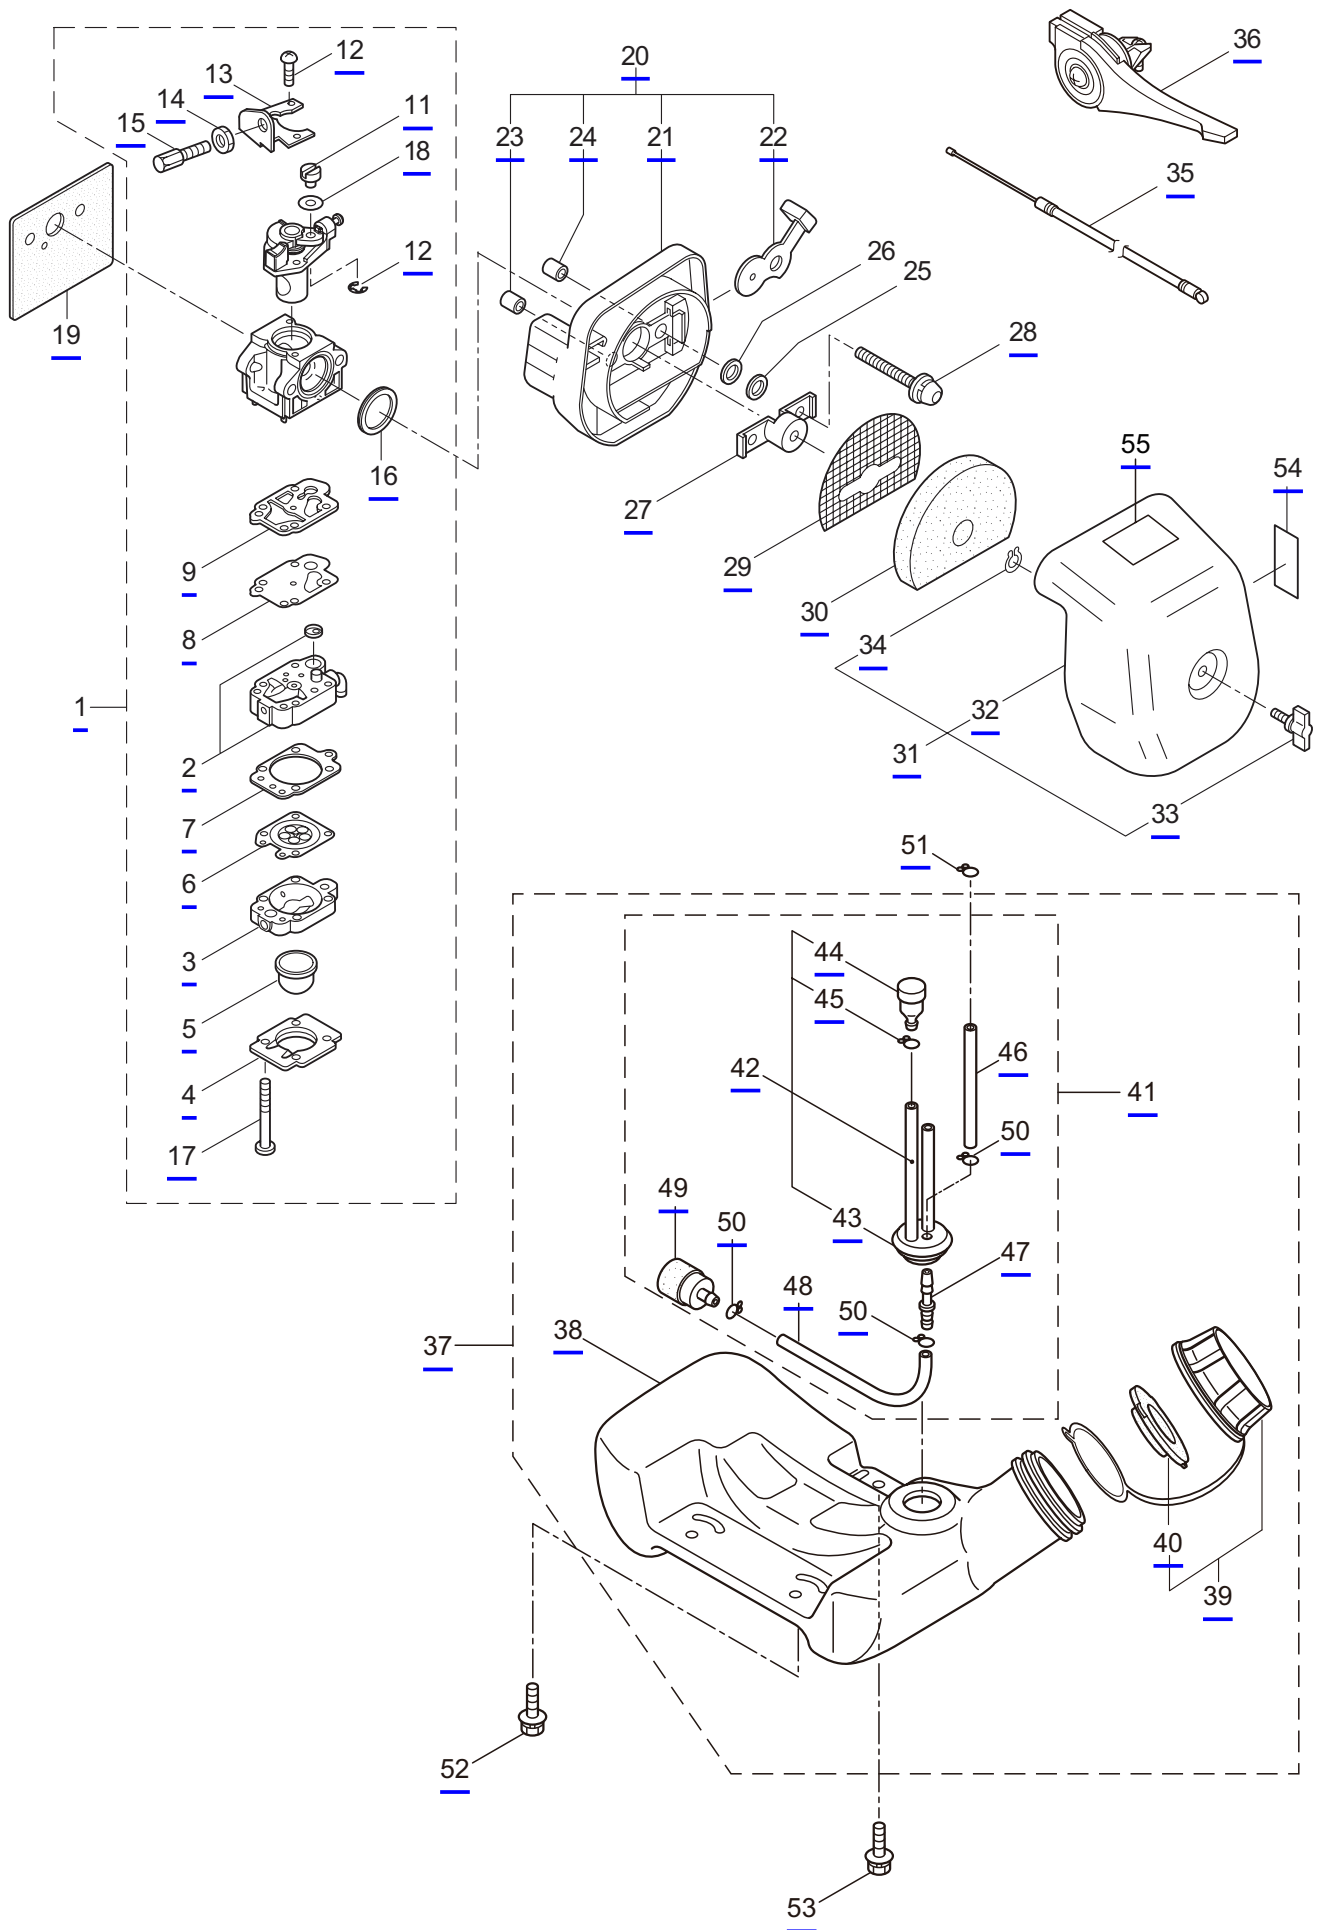

MIP2534S

3. CARBURETOR, FUEL TANK

Ref. No.	Part No.	Part Name	Q'ty	Remarks
3-46	289028	Pipe A	1	3x5x53L 3x5x100L
3-47	288921	Joint	1	
3-48	289033	Pipe	1	
3-49	277887	Filter Ass'y	1	
3-50	261117	Clip	3	
3-51	261117	Clip	1	M5x20 M5x18 Choke
3-52	281714	Cap Screw	2	
3-53	284695	Screw	1	
3-54	261352	Label	1	
3-55	285188	Label	1