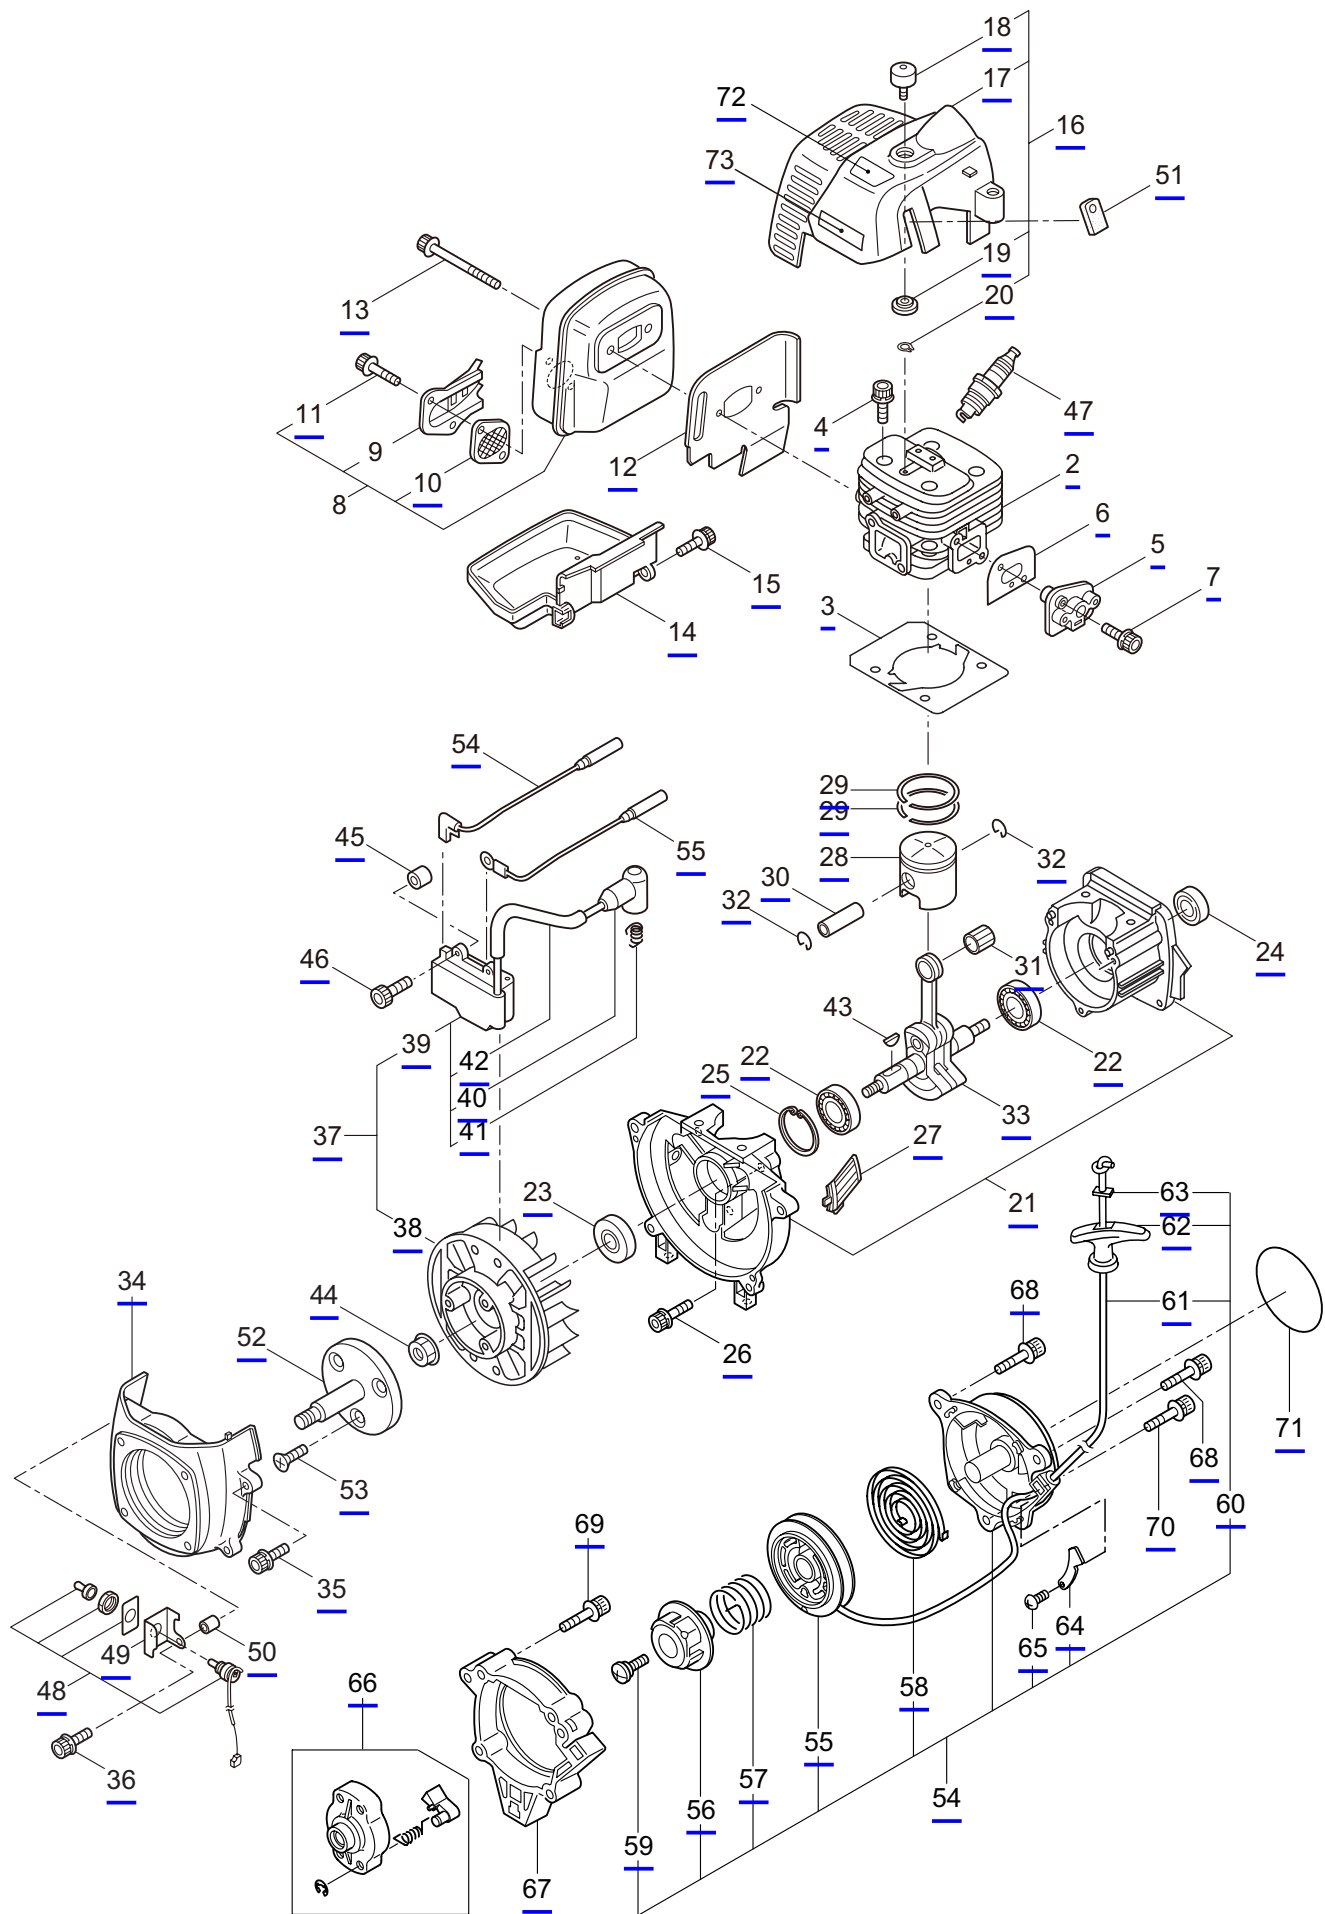

PARTS LIST

MIP2534S

CONTENTS

1. MAIN BODY	1
2. ENGINE	3
3. CARBURETOR, FUEL TANK	7
4. ACCESSORIES	11

2021. 09.

P/N 525240

MIP2534S
1. MAIN BODY

Ref. No.	Part No.	Part Name	Q'ty	Remarks
1-1	332334	MIP2534S	1	
1-2	246720	Casing Cover	1	
1-3	240002	Mechanical Seal	1	
1-4	547013	Screw	4	Incl.5,6
1-5	550162	Screw	4	M5x0.8x40
1-6	013918	O-Ring	4	S5
1-7	246721	Impeller	1	
1-8	284812	Spacer	1	T0.5
1-9	284813	Spacer	1	T0.3
1-10	246722	Scroll	1	
1-11	027533	O-Ring	1	P42
1-12	246723	Casing	1	
1-13	246724	Plug Ass'y	2	Incl.14
1-14	246726	O-Ring	2	P30
1-15	012615	O-Ring	1	G140
1-16	126541	Bolt	2	M6x20
1-17	092554	Bolt	2	M6x25
1-18	240553	Suction Port	1	
1-19	283914	Check Valve	1	
1-20	125824	Bolt	3	M6x16
1-21	246727	Base Ass'y	1	Incl.22
1-22	246729	Pad	4	
1-23	246730	Handle	1	
1-24	092513	Bolt	2	M8x16
1-25	248484	Label	1	MIP2534
1-26	248490	Label	1	MIP2534S

MIP2534S
2. ENGINE

Ref. No.	Part No.	Part Name	Q'ty	Remarks
2-46	261256	Cap Screw	2	M4x25
2-47	285982	Spark Plug	1	NGK BPM8Y
2-48	284693	Stop Switch Ass'y	1	
2-49	269419	Stay	1	
2-50	284635	Coller	1	
2-51	269189	Grommet	1	
2-52	269481	Shaft	1	
2-53	265312	Screw	3	M6x15
2-54	273254	Starter Ass'y	1	Incl.55-66
2-55	283504	Reel	1	
2-56	283505	Cam Plate	1	
2-57	283506	Spring	1	
2-58	261721	Spiral Spring	1	
2-59	267213	Screw	1	
2-60	273261	Rope Ass'y	1	Incl.61-63
2-61	283579	Stater Rope	1	
2-62	287651	Starter Grip	1	
2-63	283511	Rope Stopper	1	
2-64	277328	Cover	1	
2-65	273037	Screw	1	
2-66	283575	Starter Pawl Ass'y	1	
2-67	284698	Adapter Ass'y	1	
2-68	283391	Cap Screw	2	M4x20
2-69	265726	Cap Screw	4	M4x16
2-70	282096	Cap Screw	1	M4x16WSW
2-71	248478	Label	1	CER300MP
2-72	248483	Label	1	MIP2534S
2-73	284587	Label	1	