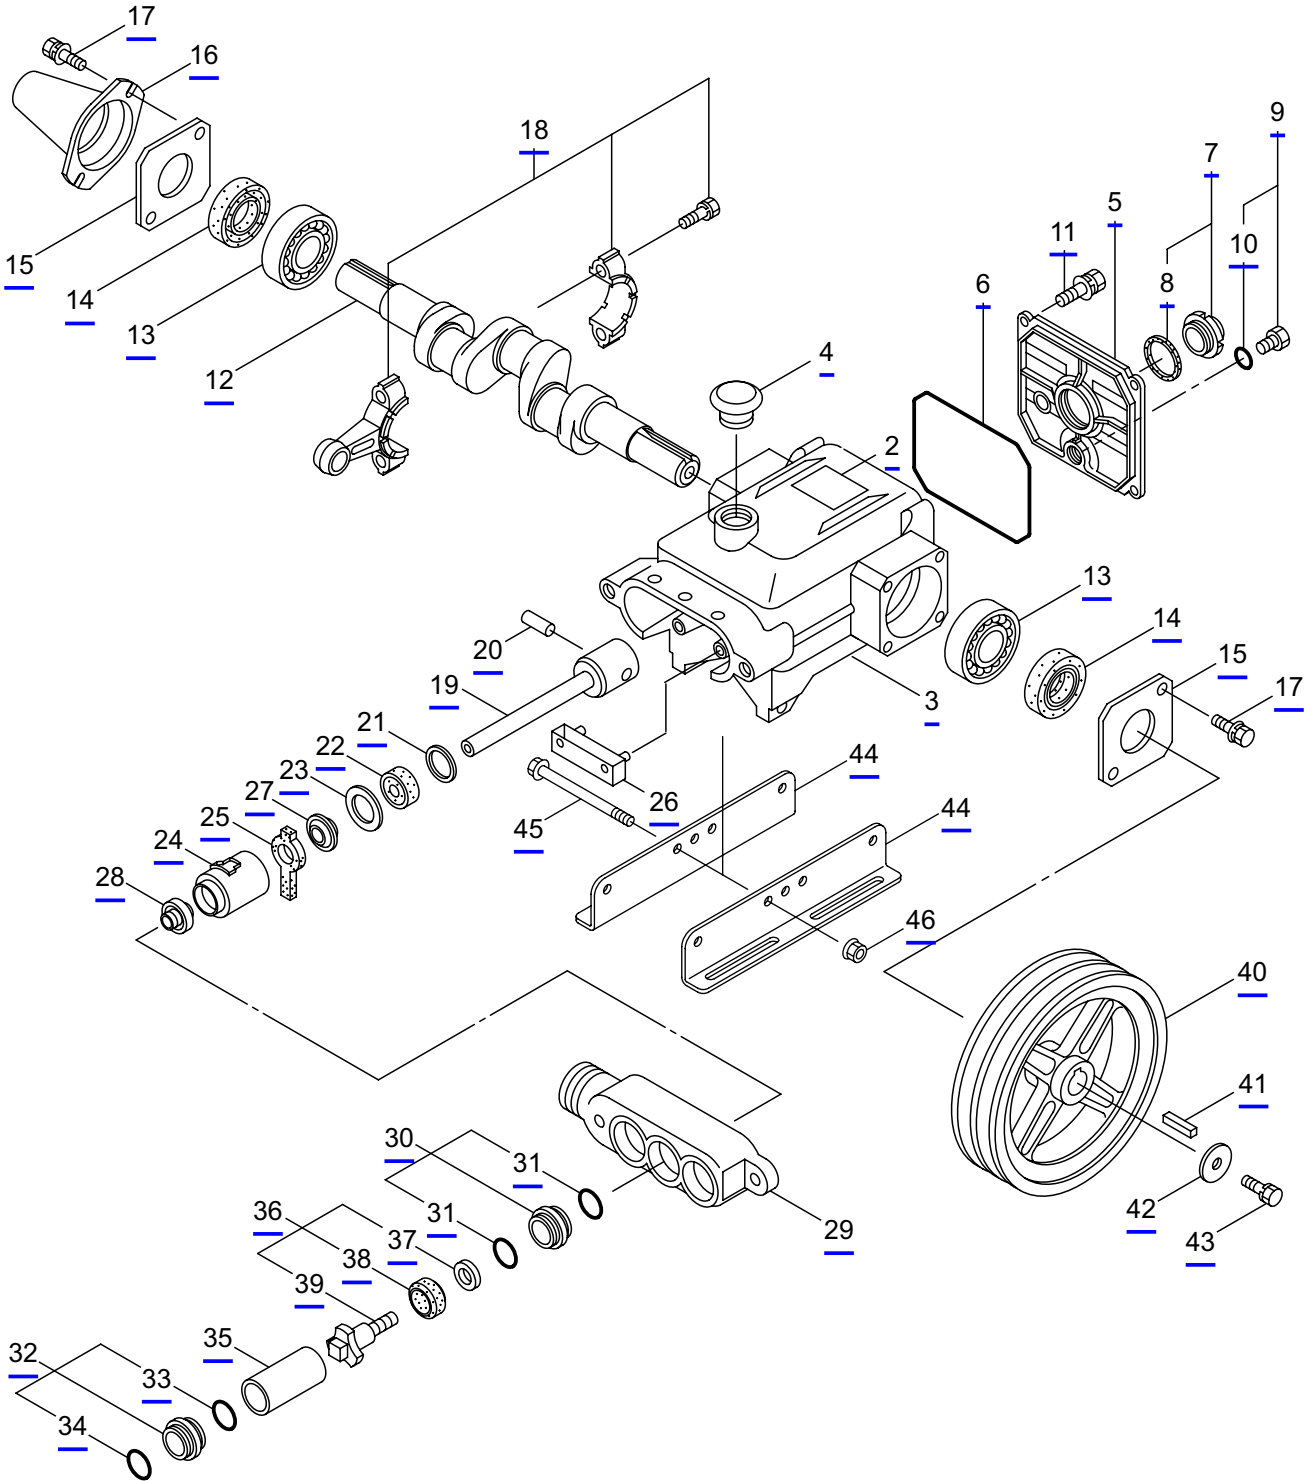

Ref. No.	Part No.	Part Name	Q'ty	Remarks
1-1	366572	MS333	1	
1-2	664510	Label	1	MS333
1-3	664497	Crankcase	1	
1-4	117420	Oil Filler Cap	1	
1-5	664503	Rear Cover, Crankcase	1	
1-6	014041	O-Ring	1	S100
1-7	092241	Oil Gauge Ass'y	1	Incl.8
1-8	044428	Packing	1	25x34xt2
1-9	091376	Drain Plug	1	Incl.10, G1/4
1-10	023170	O-Ring	1	P12.5
1-11	125824	Bolt	4	M6x16
1-12	103921	Crankshaft	1	
1-13	014487	Bearing	2	#6304
1-14	117423	Oil Seal	2	TC20528
1-15	117424	Plate	2	
1-16	025130	Shaft Protector	1	
1-17	125824	Bolt	4	M6x16
1-18	048734	Connecting Rod Ass'y	3	
1-19	131358	Piston Rod	3	
1-20	016948	Piston Pin	3	9x22L
1-21	126259	Washer	3	17x24xT1.2
1-22	025461	Oil Seal	3	S10.5247
1-23	126189	Washer	3	20x28xT1.2
1-24	027710	Seal Retainer	3	
1-25	130515	Felt Packing	3	
1-26	027712	Oil Pan	1	
1-27	026853	Packing	3	
1-28	100015	Seal	3	
1-29	122895	Inlet Manifold	1	
1-30	091109	Adapter Ass'y	3	Incl.31
1-31	015862	O-Ring	6	P21
1-32	091108	Adapter Ass'y	3	Incl.33,34
1-33	015862	O-Ring	3	P21
1-34	023172	O-Ring	3	P22
1-35	108065	Cylinder Pipe	3	25x28.6x55L
1-36	620661	Inlet Valve Ass'y	3	Incl.37-39
1-37	014122	Inlet Valva Seat	3	6.1x20xt2.8
1-38	116121	Piston Packing	3	
1-39	118628	Piston Retainer	3	
1-40	100837	V-Pulley	1	152-Ax2
1-41	014543	Key	1	5x5x25L
1-42	126198	Washer	1	8.5x30xT3.2
1-43	126258	Bolt	1	M8x20
1-44	117633	Rail	2	
1-45	126200	Bolt	2	M8x115x30

MS333

1. CRANKCASE, SUCTION VALVE