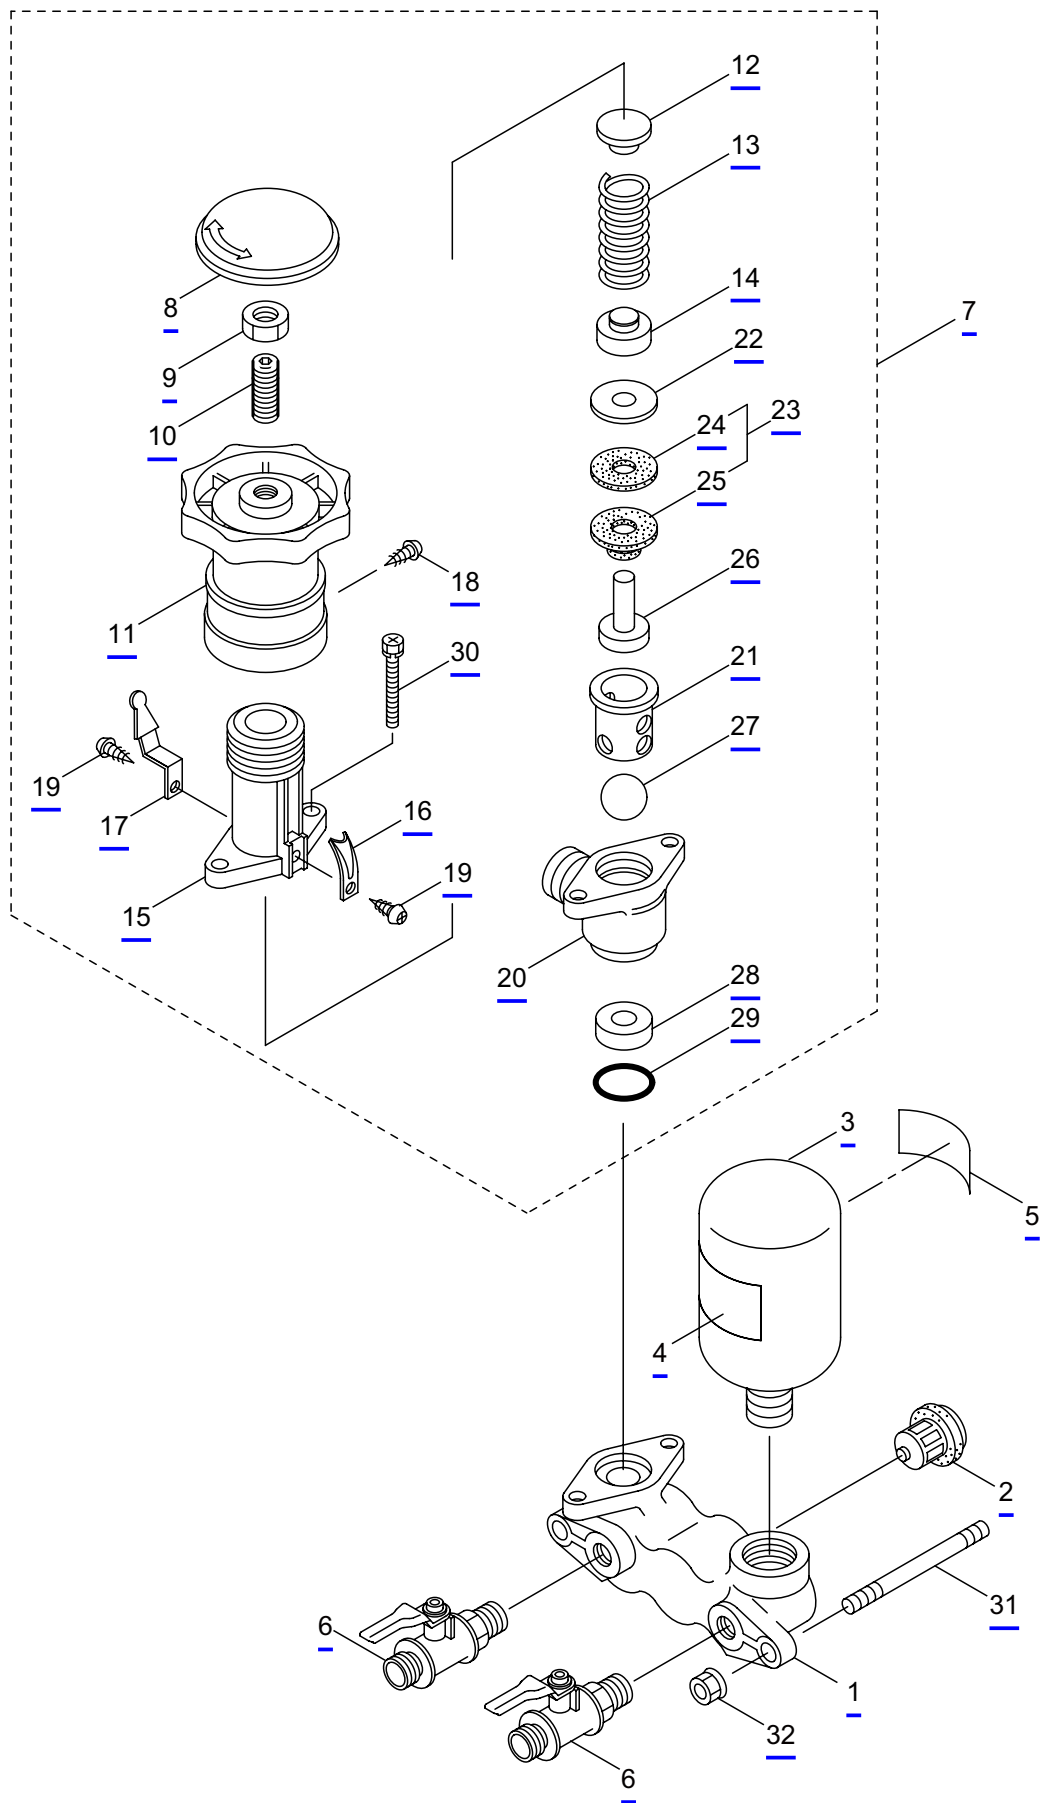

MS333

1. CRANKCASE, SUCTION VALVE

Ref. No.	Part No.	Part Name	Q'ty	Remarks
1-46	126201	Nut	2	M8

MS333

2. PRESSURE REGULATOR VALVE

Ref. No.	Part No.	Part Name	Q'ty	Remarks
2-1	118409	Discharge Manifold	1	
2-2	120276	Discharge Valve Ass'y	3	
2-3	117813	Air Chamber	1	
2-4	664791	Label	1	Caution
2-5	123043	Label	1	
2-6	117609	Cock Ass'y	2	G1/4xR1/4
2-7	131311	Pressure Regulator Valve Ass'y	1	Incl.8-30
2-8	130910	Cap	1	
2-9	126195	Nut	1	M10
2-10	088975	Screw	1	M10x49
2-11	130911	Grip	1	
2-12	126196	Retainer	1	17x2.3
2-13	105520	Spring	1	
2-14	105521	Retainer	1	
2-15	117448	Case	1	
2-16	117440	Plate	1	
2-17	105524	Indicator	1	
2-18	089882	Screw	2	M4x14L
2-19	127284	Tapping Screw	2	M4x6
2-20	118237	Body	1	
2-21	012256	Retainer	1	
2-22	012255	Washer	1	6.2x22xt0.6
2-23	595606	Bellows Packing Set	1	Incl.24,25
2-24	016972	Bellows Packing	1	5x22xt1.5
2-25	011451	Bellows	1	
2-26	016975	Valve Rod	1	
2-27	107238	Valve Ball	1	12.7(1/2)
2-28	126246	Valve Seat	1	
2-29	014179	O-Ring	1	P20
2-30	126197	Bolt	2	M6x55
2-31	130917	Stud	2	M8x150x11x18
2-32	126201	Nut	2	M8