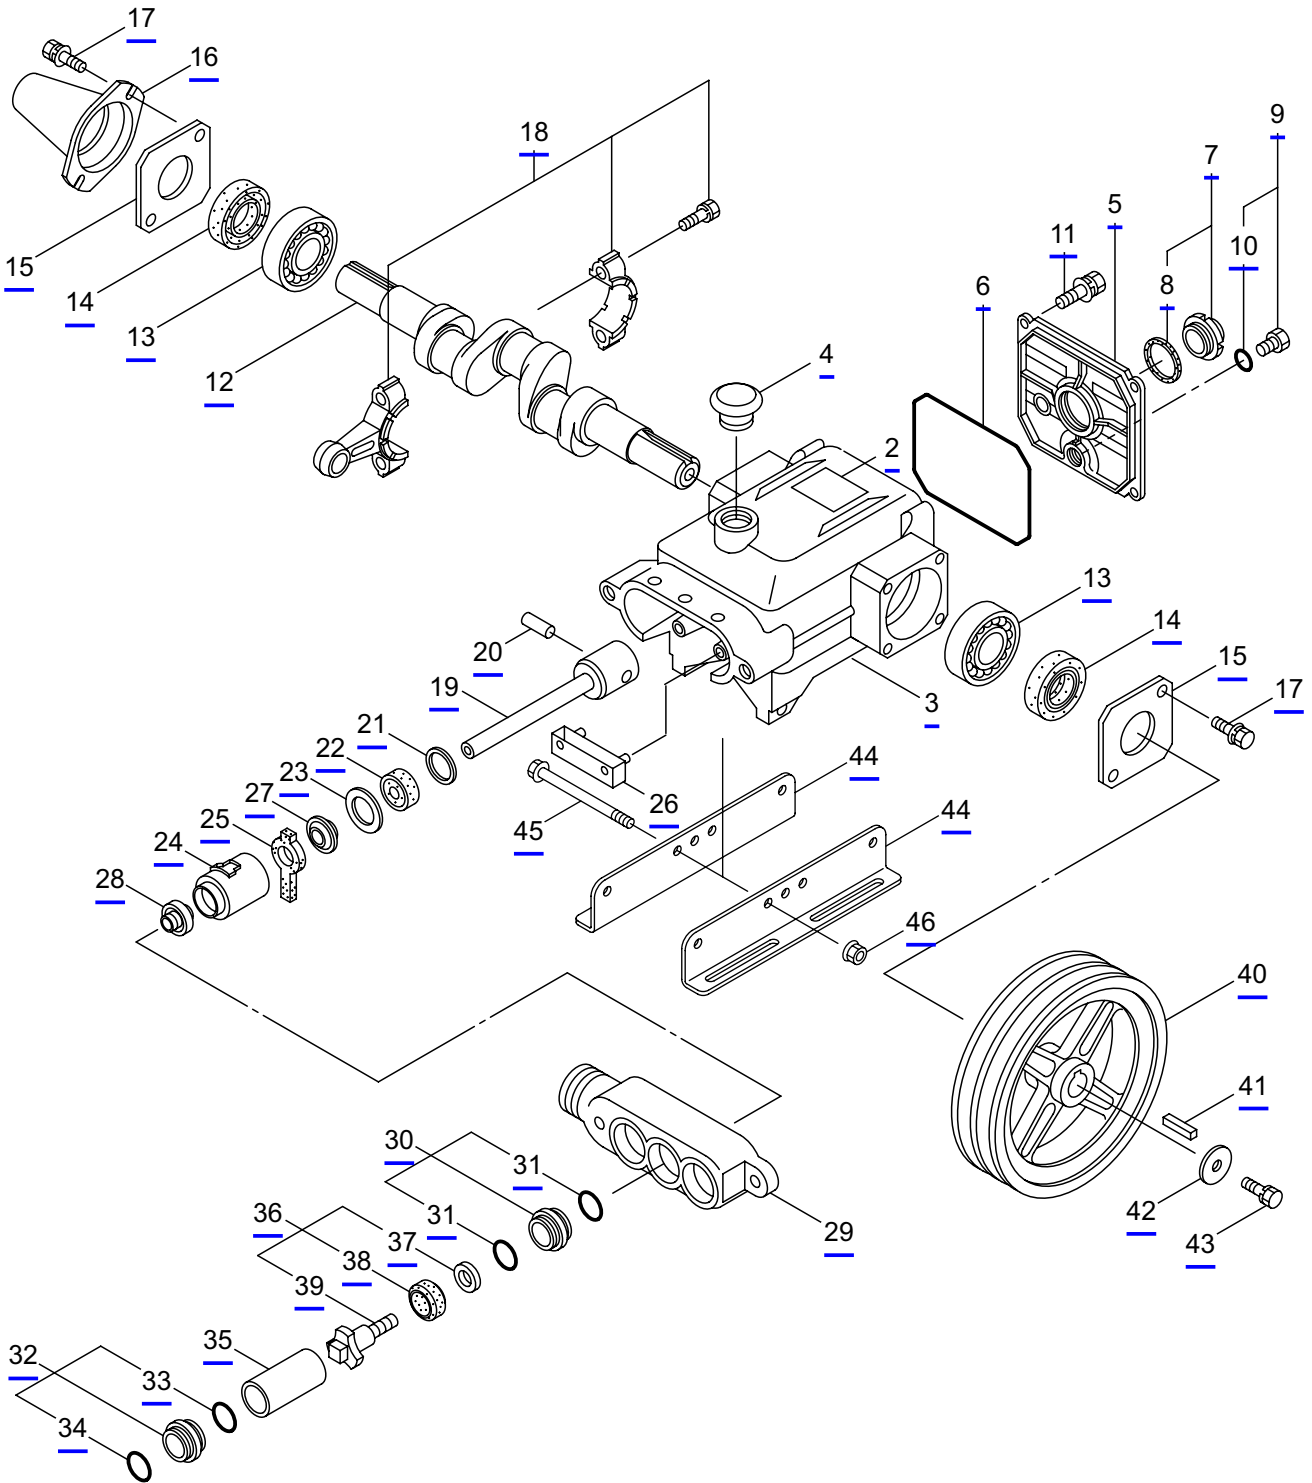

Ref. No.	Part No.	Part Name	Q'ty	Remarks
1-1	366572	MS333	1	
1-2	664510	Label	1	MS333
1-3	664497	Crankcase	1	
1-4	117420	Oil Filler Cap	1	
1-5	664503	Rear Cover, Crankcase	1	
1-6	014041	O-Ring	1	S100
1-7	092241	Oil Gauge Ass'y	1	Incl.8
1-8	044428	Packing	1	25x34xt2
1-9	091376	Drain Plug	1	Incl.10, G1/4
1-10	023170	O-Ring	1	P12.5
1-11	125824	Bolt	4	M6x16
1-12	103921	Crankshaft	1	
1-13	014487	Bearing	2	#6304
1-14	117423	Oil Seal	2	TC20528
1-15	117424	Plate	2	
1-16	025130	Shaft Protector	1	
1-17	125824	Bolt	4	M6x16
1-18	048734	Connecting Rod Ass'y	3	
1-19	131358	Piston Rod	3	
1-20	016948	Piston Pin	3	9x22L
1-21	126259	Washer	3	17x24xT1.2
1-22	025461	Oil Seal	3	S10.5247
1-23	126189	Washer	3	20x28xT1.2
1-24	027710	Seal Retainer	3	
1-25	130515	Felt Packing	3	
1-26	027712	Oil Pan	1	
1-27	026853	Packing	3	
1-28	100015	Seal	3	
1-29	122895	Inlet Manifold	1	
1-30	091109	Adapter Ass'y	3	Incl.31
1-31	015862	O-Ring	6	P21
1-32	091108	Adapter Ass'y	3	Incl.33,34
1-33	015862	O-Ring	3	P21
1-34	023172	O-Ring	3	P22
1-35	108065	Cylinder Pipe	3	25x28.6x55L
1-36	620661	Inlet Valve Ass'y	3	Incl.37-39
1-37	014122	Inlet Valva Seat	3	6.1x20xt2.8
1-38	116121	Piston Packing	3	
1-39	118628	Piston Retainer	3	
1-40	100837	V-Pulley	1	152-Ax2
1-41	014543	Key	1	5x5x25L
1-42	126198	Washer	1	8.5x30xT3.2
1-43	126258	Bolt	1	M8x20
1-44	117633	Rail	2	
1-45	126200	Bolt	2	M8x115x30