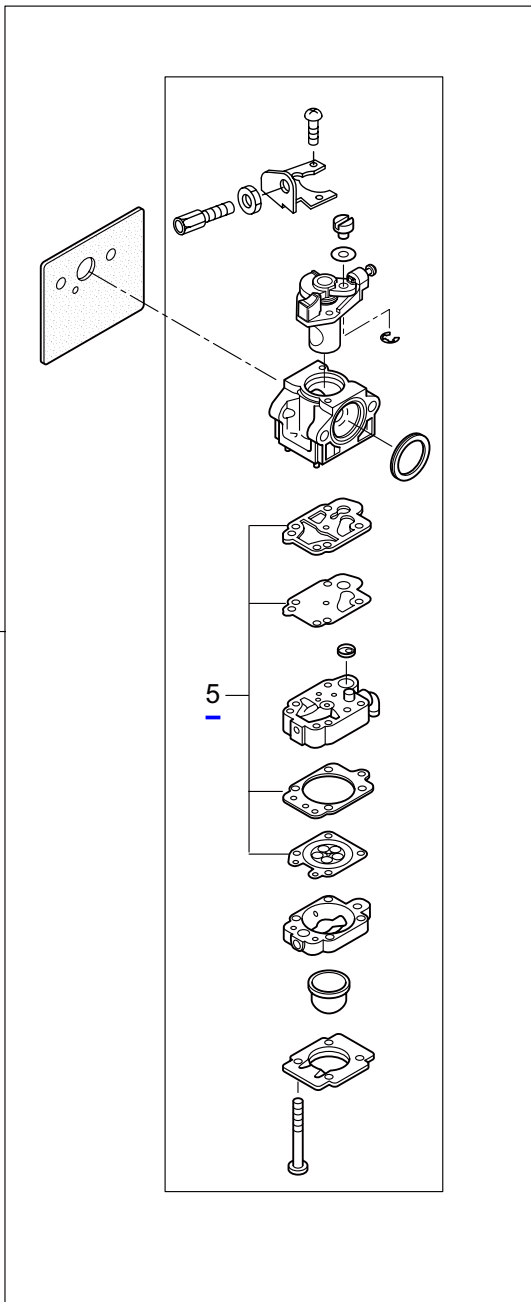

1. PARTS KIT

1

2

3

4

5

6

Ref. No.	Part No.	Part Name	Q'ty	Remarks
1-1	247676	Cylinder Kit	1	Incl.5
1-2	247677	Piston Kit	1	
1-3	246919	Clutch Kit	1	
1-4	247890	Carburetor Kit	1	
1-5	247867	Carburetor Parts Kit	1	
1-6	289035	Fuel Pipe Pick-up Ass'y	1	

PS300

2. MAIN BODY

Ref. No.	Part No.	Part Name	Q'ty	Remarks
2-1	365011	PS300	1	
2-2	261250	Cap Screw	4	M5x20
2-3	215512	Clutch Case Ass'y	1	Incl.4-10
2-4	214592	Bearing Case	1	
2-5	214161	Bearing	2	#6000ZZ
2-6	054676	Snap Ring	1	#26
2-7	560309	Buffer	1	
2-8	214163	Washer	1	
2-9	092033	Screw	4	M5x15
2-10	214593	Driveshaft Tube Adapter	1	
2-11	261246	Cap Screw	1	M5x25
2-12	243076	Driveshaft Tube Ass'y	1	Incl.22,23
2-13	219268	Driveshaft Ass'y	1	
2-14	054677	Clutch Drum	1	
2-15	211736	Shaft Grip	1	
2-16	211737	Band	2	
2-17	242050	Throttle Trigger Ass'y	1	Incl.18
2-18	237241	Label	1	
2-19	235752	Throttle Cable	1	
2-20	213548	Plastic Tube	1	#10x200L
2-21	243065	Label	1	PS300
2-22	219937	Label	1	
2-23	231896	Label	1	
2-24	227816	Loop Handle Ass'y	1	Incl.25
2-25	215608	Cap Screw	4	M5x30x16