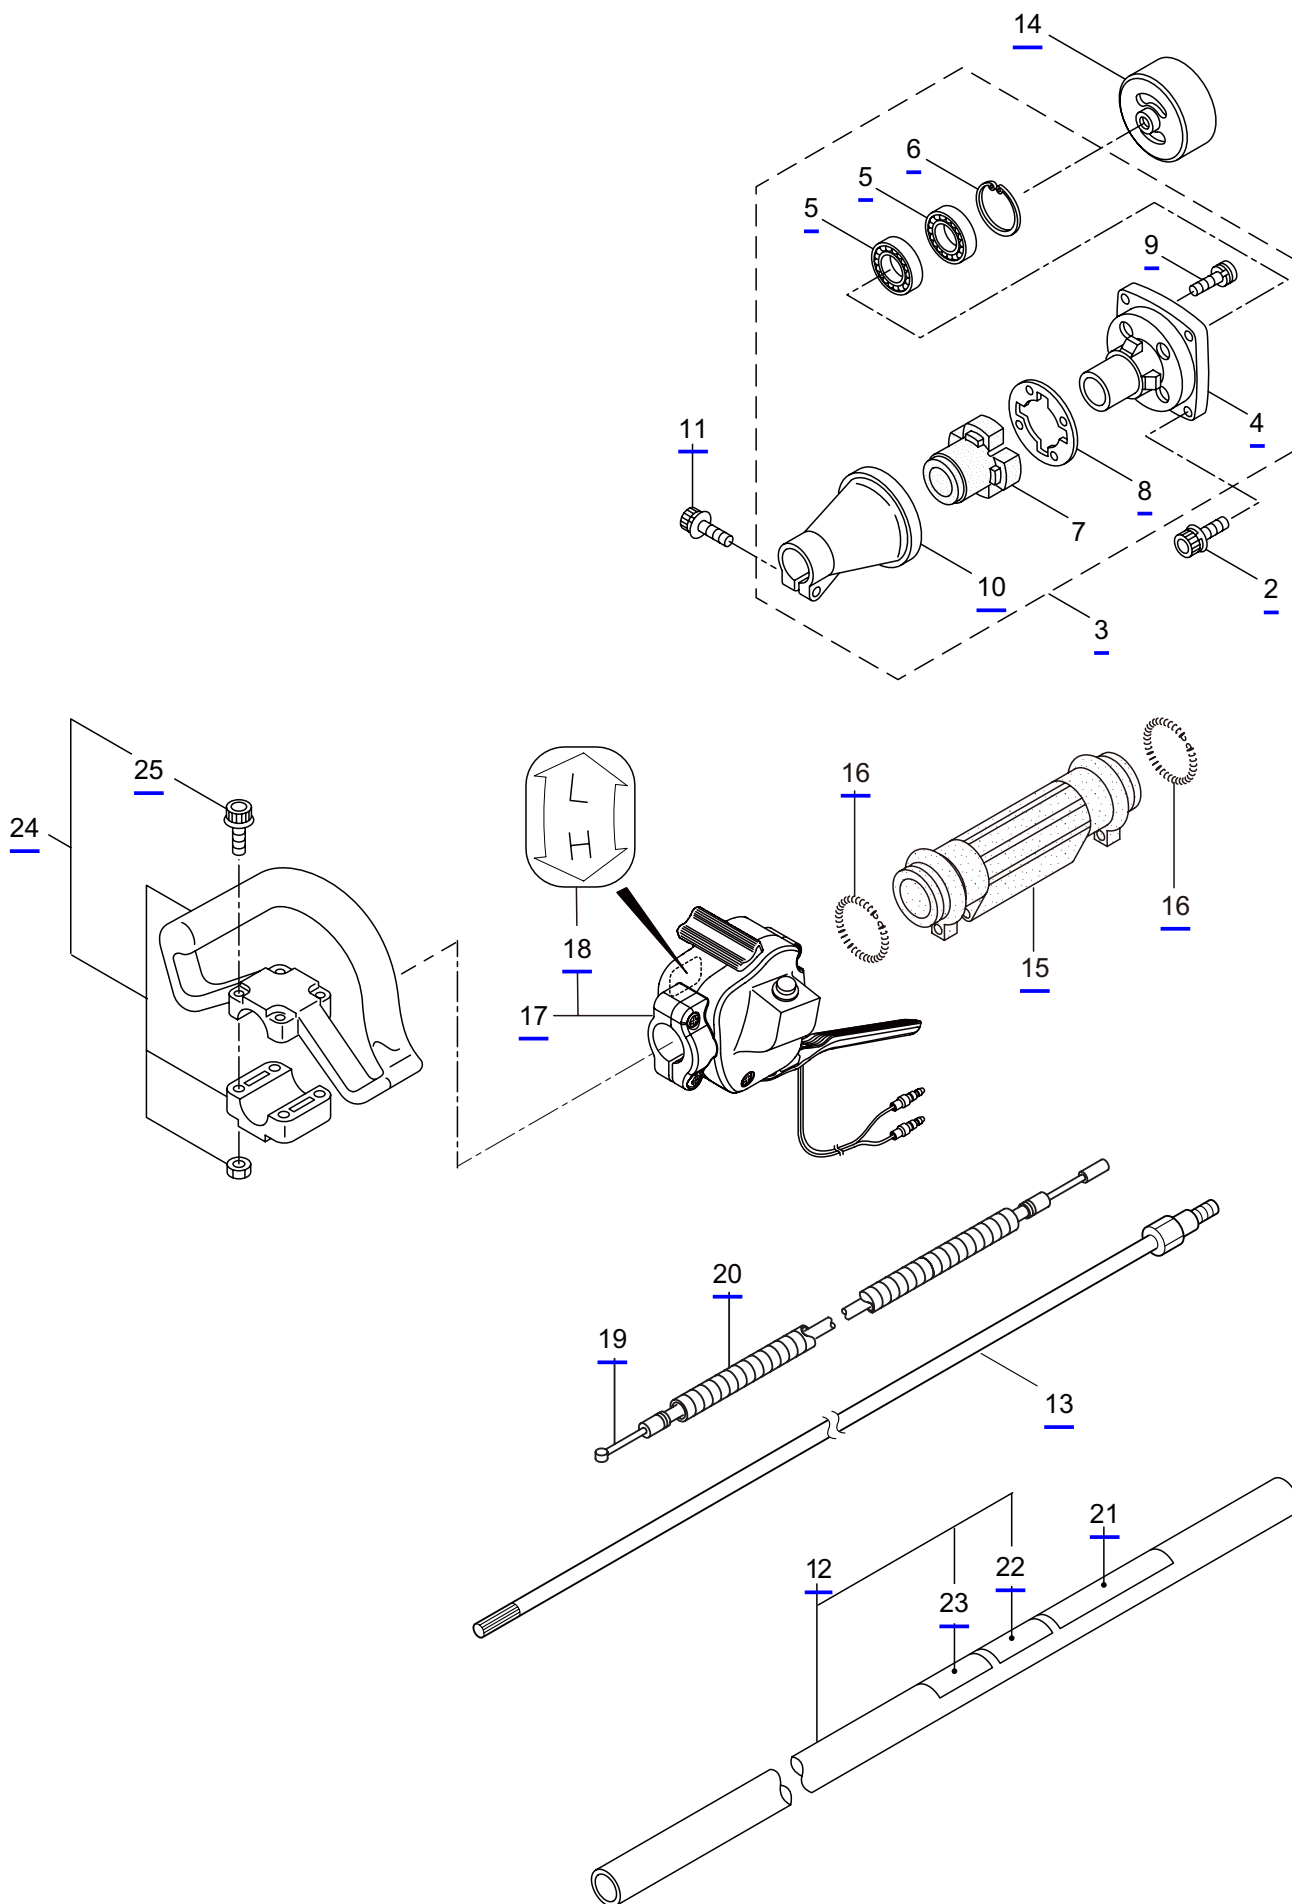

PS300

2. MAIN BODY

Ref. No.	Part No.	Part Name	Q'ty	Remarks
2-1	365011	PS300	1	
2-2	261250	Cap Screw	4	M5x20
2-3	215512	Clutch Case Ass'y	1	Incl.4-10
2-4	214592	Bearing Case	1	
2-5	214161	Bearing	2	#6000ZZ
2-6	054676	Snap Ring	1	#26
2-7	560309	Buffer	1	
2-8	214163	Washer	1	
2-9	092033	Screw	4	M5x15
2-10	214593	Driveshaft Tube Adapter	1	
2-11	261246	Cap Screw	1	M5x25
2-12	243076	Driveshaft Tube Ass'y	1	Incl.22,23
2-13	219268	Driveshaft Ass'y	1	
2-14	054677	Clutch Drum	1	
2-15	211736	Shaft Grip	1	
2-16	211737	Band	2	
2-17	242050	Throttle Trigger Ass'y	1	Incl.18
2-18	237241	Label	1	
2-19	235752	Throttle Cable	1	
2-20	213548	Plastic Tube	1	#10x200L
2-21	243065	Label	1	PS300
2-22	219937	Label	1	
2-23	231896	Label	1	
2-24	227816	Loop Handle Ass'y	1	Incl.25
2-25	215608	Cap Screw	4	M5x30x16

PS300

3. PRUNER HEAD

Ref. No.	Part No.	Part Name	Q'ty	Remarks
3-1	234082	Pruner <u>Head</u> Ass'y	1	Incl.2-35
3-2	231855	Gearcase A	1	
3-3	227990	Bearing	1	#608
3-4	241691	Gear Shaft Ass'y	1	Incl.5-7
3-5	241692	Gear Shaft	1	
3-6	241693	Washer	1	BETW-8
3-7	241694	E-Ring	1	
3-8	231857	Gear	1	
3-9	231858	Worm Wheel	1	
3-10	231859	Pinion Shaft	1	
3-11	227992	Bearing	1	#609
3-12	227993	Bearing	1	#609Z
3-13	228477	Snap Ring	1	#9
3-14	140270	Snap Ring	1	#24
3-15	231860	Oil Pump	1	
3-16	231861	Seal	1	
3-17	231862	Screw	2	
3-18	231863	Pipe, Oil	1	
3-19	231864	Strainer	1	
3-20	234084	Gearcase B	1	
3-21	227991	Bearing	1	
3-22	231866	Sprocket	1	
3-23	125588	Bolt	1	M6x30
3-24	234085	Screw	1	M4x30
3-25	231870	Adjuster	1	
3-26	231871	Bolt	4	M5x12
3-27	234086	Oil Tank Ass'y	1	Incl.28
3-28	231873	Breather	1	
3-29	231874	Tank Cap Ass'y	1	
3-30	092580	Bolt	2	M5x12
3-31	231875	Chain Cover Comp	1	M6 M6x8 M5x25 M5x10
3-32	126756	Nut	1	
3-33	089819	Bolt	1	
3-34	261246	Cap Screw	1	
3-35	215993	Cap Screw	1	
3-36	234087	Chain Cover	1	
3-37	234088	Guide Bar	1	
3-38	289536	Chain	1	