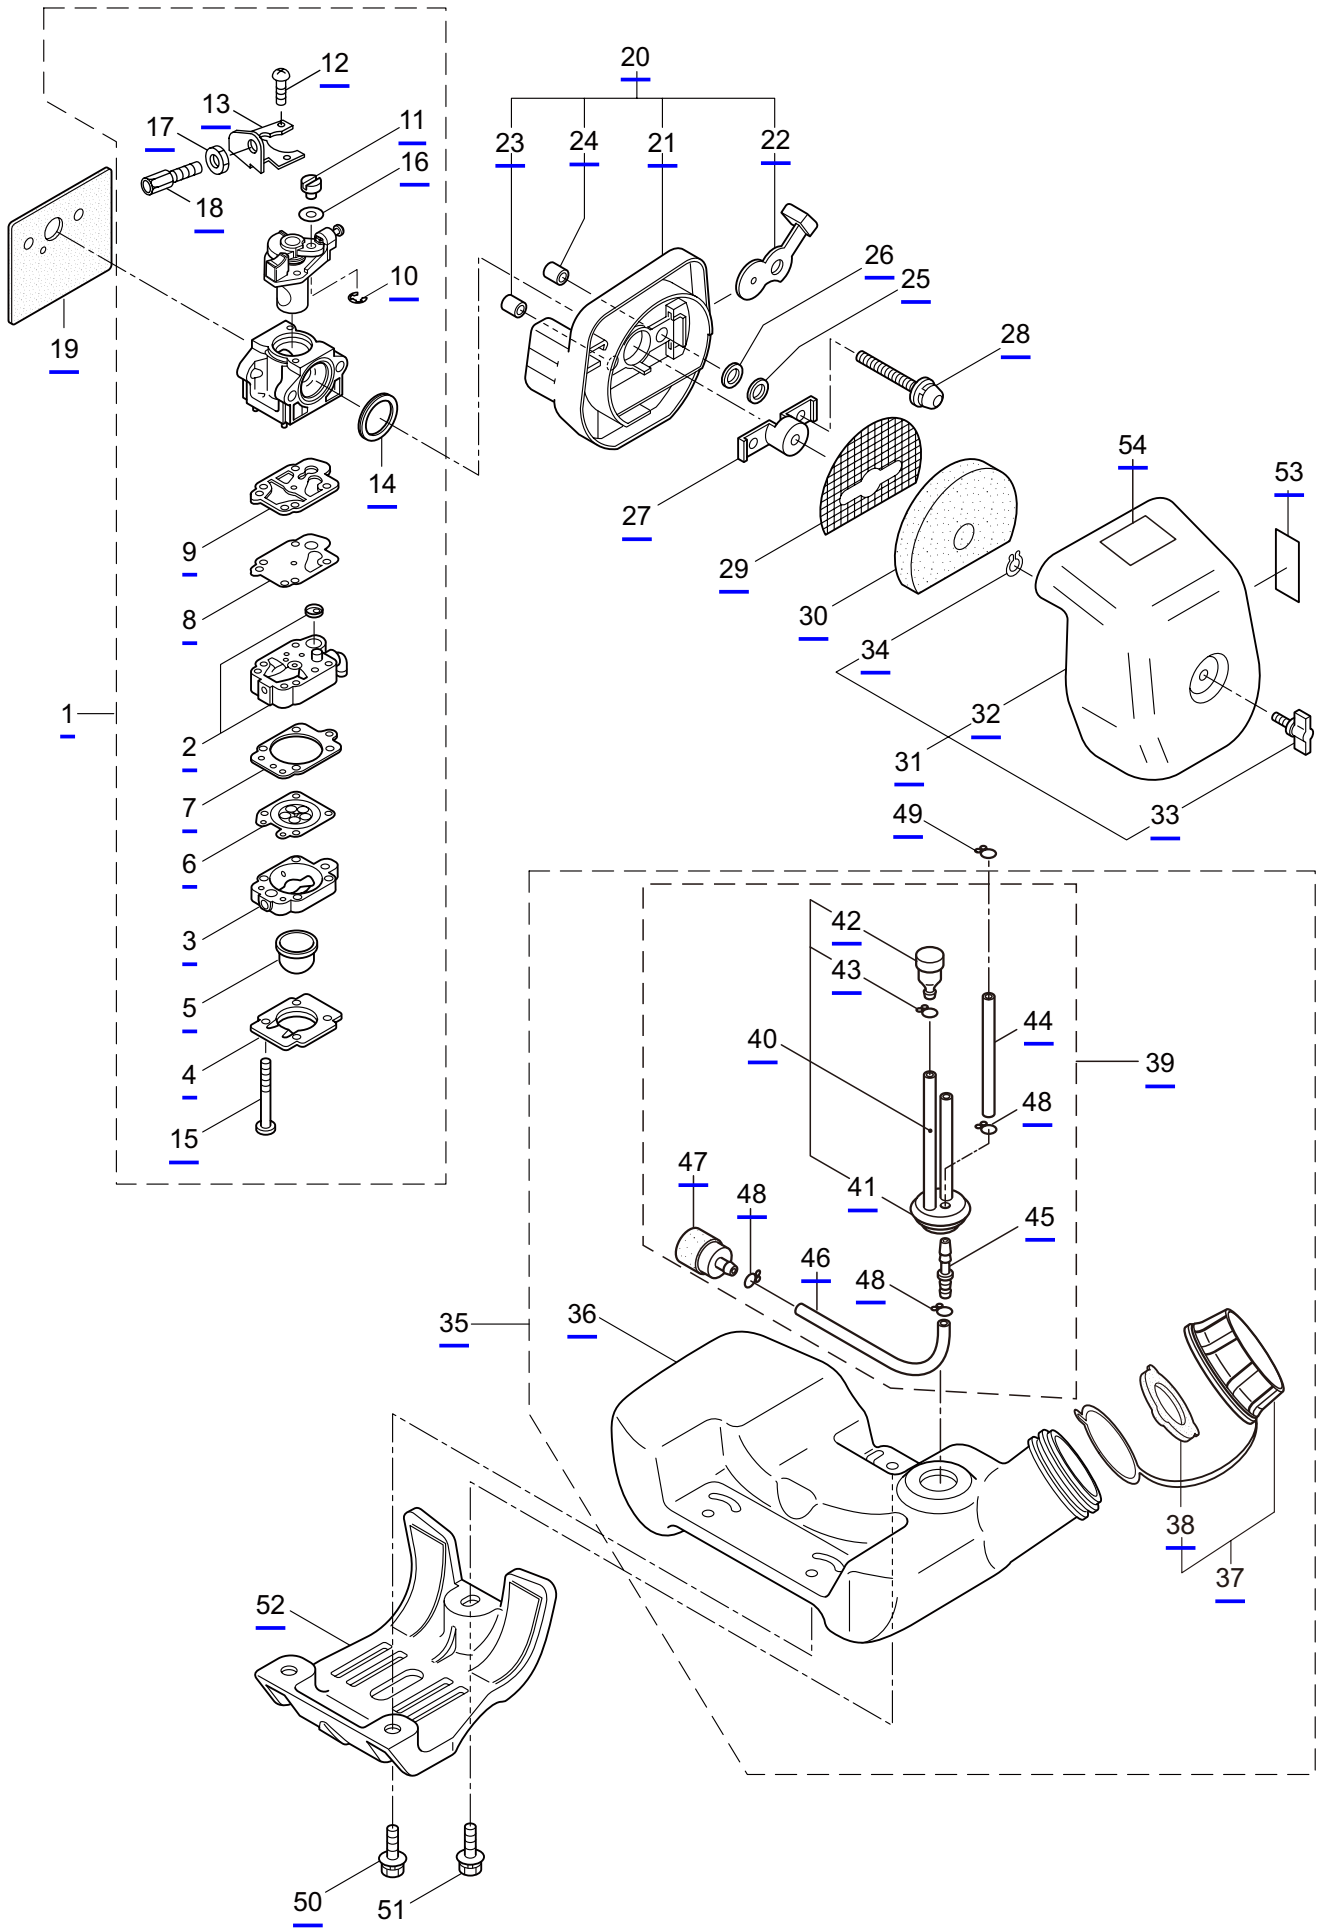

Ref. No.	Part No.	Part Name	Q'ty	Remarks	
5-1	282542	Carburetor Ass'y	1	Incl.2-18 New gasket required	
5-2	264155	Pump Body	1		
5-3	262991	Purge Body	1		
5-4	262992	Cover Plate	1		
5-5	261874	Primer Bulb	1		
5-6	283905	Diaphragm, Meterring	1		
5-7	262993	Gasket	1		
5-8	262994	Diaphragm,Fuel Pump	1		
5-9	282576	Gasket	1		
5-10	261876	E-Ring	1		
5-11	261658	Swivel	1		
5-12	261875	Screw	2		
5-13	264677	Bracket	1		
5-14	261657	Packing	1		
5-15	262996	Screw	4		
5-16	264678	Washer	1	M6	
5-17	261878	Nut	1		
5-18	263994	Adapter	1		
5-19	269762	Gasket	1		
5-20	268055	Air Filter Case Ass'y	1		Incl.21-24
5-21	268056	Air Filter Case	1		
5-22	268057	Valve	1		
5-23	268157	Sleeve	1		5.5x7.1x6L
5-24	268412	Sleeve	1		5.2x7.1x6.4L
5-25	263345	Packing	1		7.2x11xt1.3
5-26	263942	Washer	1	7.2x12xt0.15	
5-27	263815	Stay	1		
5-28	264016	Cap Screw	2		M5x60
5-29	265026	Screen	1		
5-30	265027	Foam Element	1		
5-31	268058	Air Filter Cover Ass'y	1	Incl.32-34	
5-32	268059	Air Filter Cover	1		
5-33	281438	Knob	1	#5	
5-34	261734	Snap Ring	1		
5-35	246592	Fuel Tank Ass'y	1		Incl.36-48
5-36	284820	Fuel Tank	1	Incl.38	
5-37	289046	Tank Cap Ass'y	1		
5-38	287058	Gasket	1		
5-39	289035	Fuel Pipe Pick-up Ass'y	1	Incl.40-48	
5-40	289036	Fuel Pipe Ass'y	1	Incl.41-43	
5-41	268065	Grommet	1	3x5x53L	
5-42	261590	Breather	1		
5-43	261117	Clip	1		
5-44	289028	Pipe A	1		
5-45	288921	Joint	1		

PS300

5. CARBURETOR, FUEL TANK