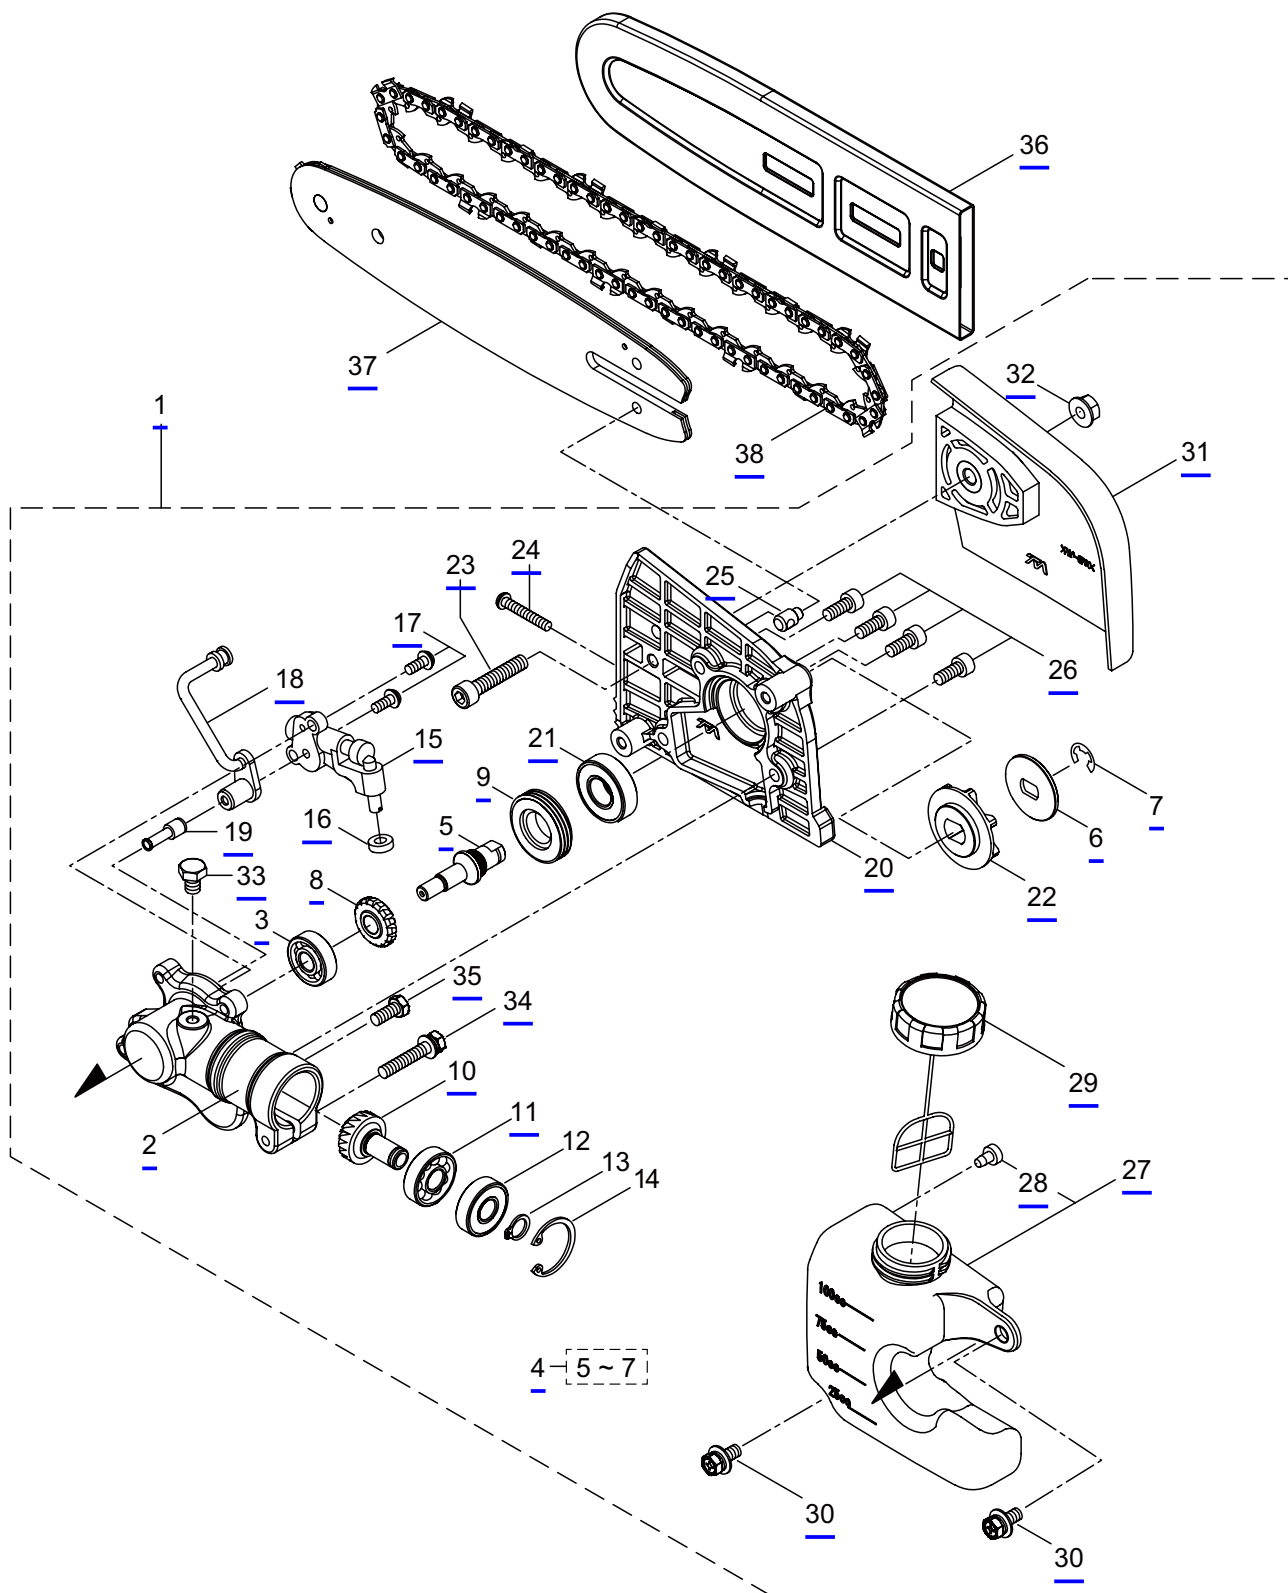

PS300

2. MAIN BODY

Ref. No.	Part No.	Part Name	Q'ty	Remarks
2-1	365011	PS300	1	
2-2	261250	Cap Screw	4	M5x20
2-3	215512	Clutch Case Ass'y	1	Incl.4-10
2-4	214592	Bearing Case	1	
2-5	214161	Bearing	2	#6000ZZ
2-6	054676	Snap Ring	1	#26
2-7	560309	Buffer	1	
2-8	214163	Washer	1	
2-9	092033	Screw	4	M5x15
2-10	214593	Driveshaft Tube Adapter	1	
2-11	261246	Cap Screw	1	M5x25
2-12	243076	Driveshaft Tube Ass'y	1	Incl.22,23
2-13	219268	Driveshaft Ass'y	1	
2-14	054677	Clutch Drum	1	
2-15	211736	Shaft Grip	1	
2-16	211737	Band	2	
2-17	242050	Throttle Trigger Ass'y	1	Incl.18
2-18	237241	Label	1	
2-19	235752	Throttle Cable	1	
2-20	213548	Plastic Tube	1	#10x200L
2-21	243065	Label	1	PS300
2-22	219937	Label	1	
2-23	231896	Label	1	
2-24	227816	Loop Handle Ass'y	1	Incl.25
2-25	215608	Cap Screw	4	M5x30x16

PS300

3. PRUNER HEAD

Ref. No.	Part No.	Part Name	Q'ty	Remarks
3-1	234082	Pruner <u>Head</u> Ass'y	1	Incl.2-35
3-2	231855	Gearcase A	1	
3-3	227990	Bearing	1	#608
3-4	241691	Gear Shaft Ass'y	1	Incl.5-7
3-5	241692	Gear Shaft	1	
3-6	241693	Washer	1	BETW-8
3-7	241694	E-Ring	1	
3-8	231857	Gear	1	
3-9	231858	Worm Wheel	1	
3-10	231859	Pinion Shaft	1	
3-11	227992	Bearing	1	#609
3-12	227993	Bearing	1	#609Z
3-13	228477	Snap Ring	1	#9
3-14	140270	Snap Ring	1	#24
3-15	231860	Oil Pump	1	
3-16	231861	Seal	1	
3-17	231862	Screw	2	
3-18	231863	Pipe, Oil	1	
3-19	231864	Strainer	1	
3-20	234084	Gearcase B	1	
3-21	227991	Bearing	1	
3-22	231866	Sprocket	1	
3-23	125588	Bolt	1	M6x30
3-24	234085	Screw	1	M4x30
3-25	231870	Adjuster	1	
3-26	231871	Bolt	4	M5x12
3-27	234086	Oil Tank Ass'y	1	Incl.28
3-28	231873	Breather	1	
3-29	231874	Tank Cap Ass'y	1	
3-30	092580	Bolt	2	M5x12
3-31	231875	Chain Cover Comp	1	M6 M6x8 M5x25 M5x10
3-32	126756	Nut	1	
3-33	089819	Bolt	1	
3-34	261246	Cap Screw	1	
3-35	215993	Cap Screw	1	
3-36	234087	Chain Cover	1	
3-37	234088	Guide Bar	1	
3-38	289536	Chain	1	