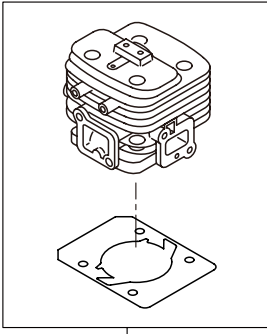

PARTS LIST

PS300

CONTENTS

1. PARTS KIT	1
2. MAIN BODY	3
3. PRUNER HEAD	5
4. ENGINE	7
5. CARBURETOR, FUEL TANK	11
6. ACCESSORIES	15

2021. 07.

MARUYAMA

P/N 525217

PS300

1. PARTS KIT

1

2

3

4

5

6

Ref. No.	Part No.	Part Name	Q'ty	Remarks
1-1	247676	Cylinder Kit	1	Incl.5
1-2	247677	Piston Kit	1	
1-3	246919	Clutch Kit	1	
1-4	247890	Carburetor Kit	1	
1-5	247867	Carburetor Parts Kit	1	
1-6	289035	Fuel Pipe Pick-up Ass'y	1	

PS300

2. MAIN BODY

Ref. No.	Part No.	Part Name	Q'ty	Remarks
2-1	365011	PS300	1	
2-2	261250	Cap Screw	4	M5x20
2-3	215512	Clutch Case Ass'y	1	Incl.4-10
2-4	214592	Bearing Case	1	
2-5	214161	Bearing	2	#6000ZZ
2-6	054676	Snap Ring	1	#26
2-7	560309	Buffer	1	
2-8	214163	Washer	1	
2-9	092033	Screw	4	M5x15
2-10	214593	Driveshaft Tube Adapter	1	
2-11	261246	Cap Screw	1	M5x25
2-12	243076	Driveshaft Tube Ass'y	1	Incl.22,23
2-13	219268	Driveshaft Ass'y	1	
2-14	054677	Clutch Drum	1	
2-15	211736	Shaft Grip	1	
2-16	211737	Band	2	
2-17	242050	Throttle Trigger Ass'y	1	Incl.18
2-18	237241	Label	1	
2-19	235752	Throttle Cable	1	
2-20	213548	Plastic Tube	1	#10x200L
2-21	243065	Label	1	PS300
2-22	219937	Label	1	
2-23	231896	Label	1	
2-24	227816	Loop Handle Ass'y	1	Incl.25
2-25	215608	Cap Screw	4	M5x30x16