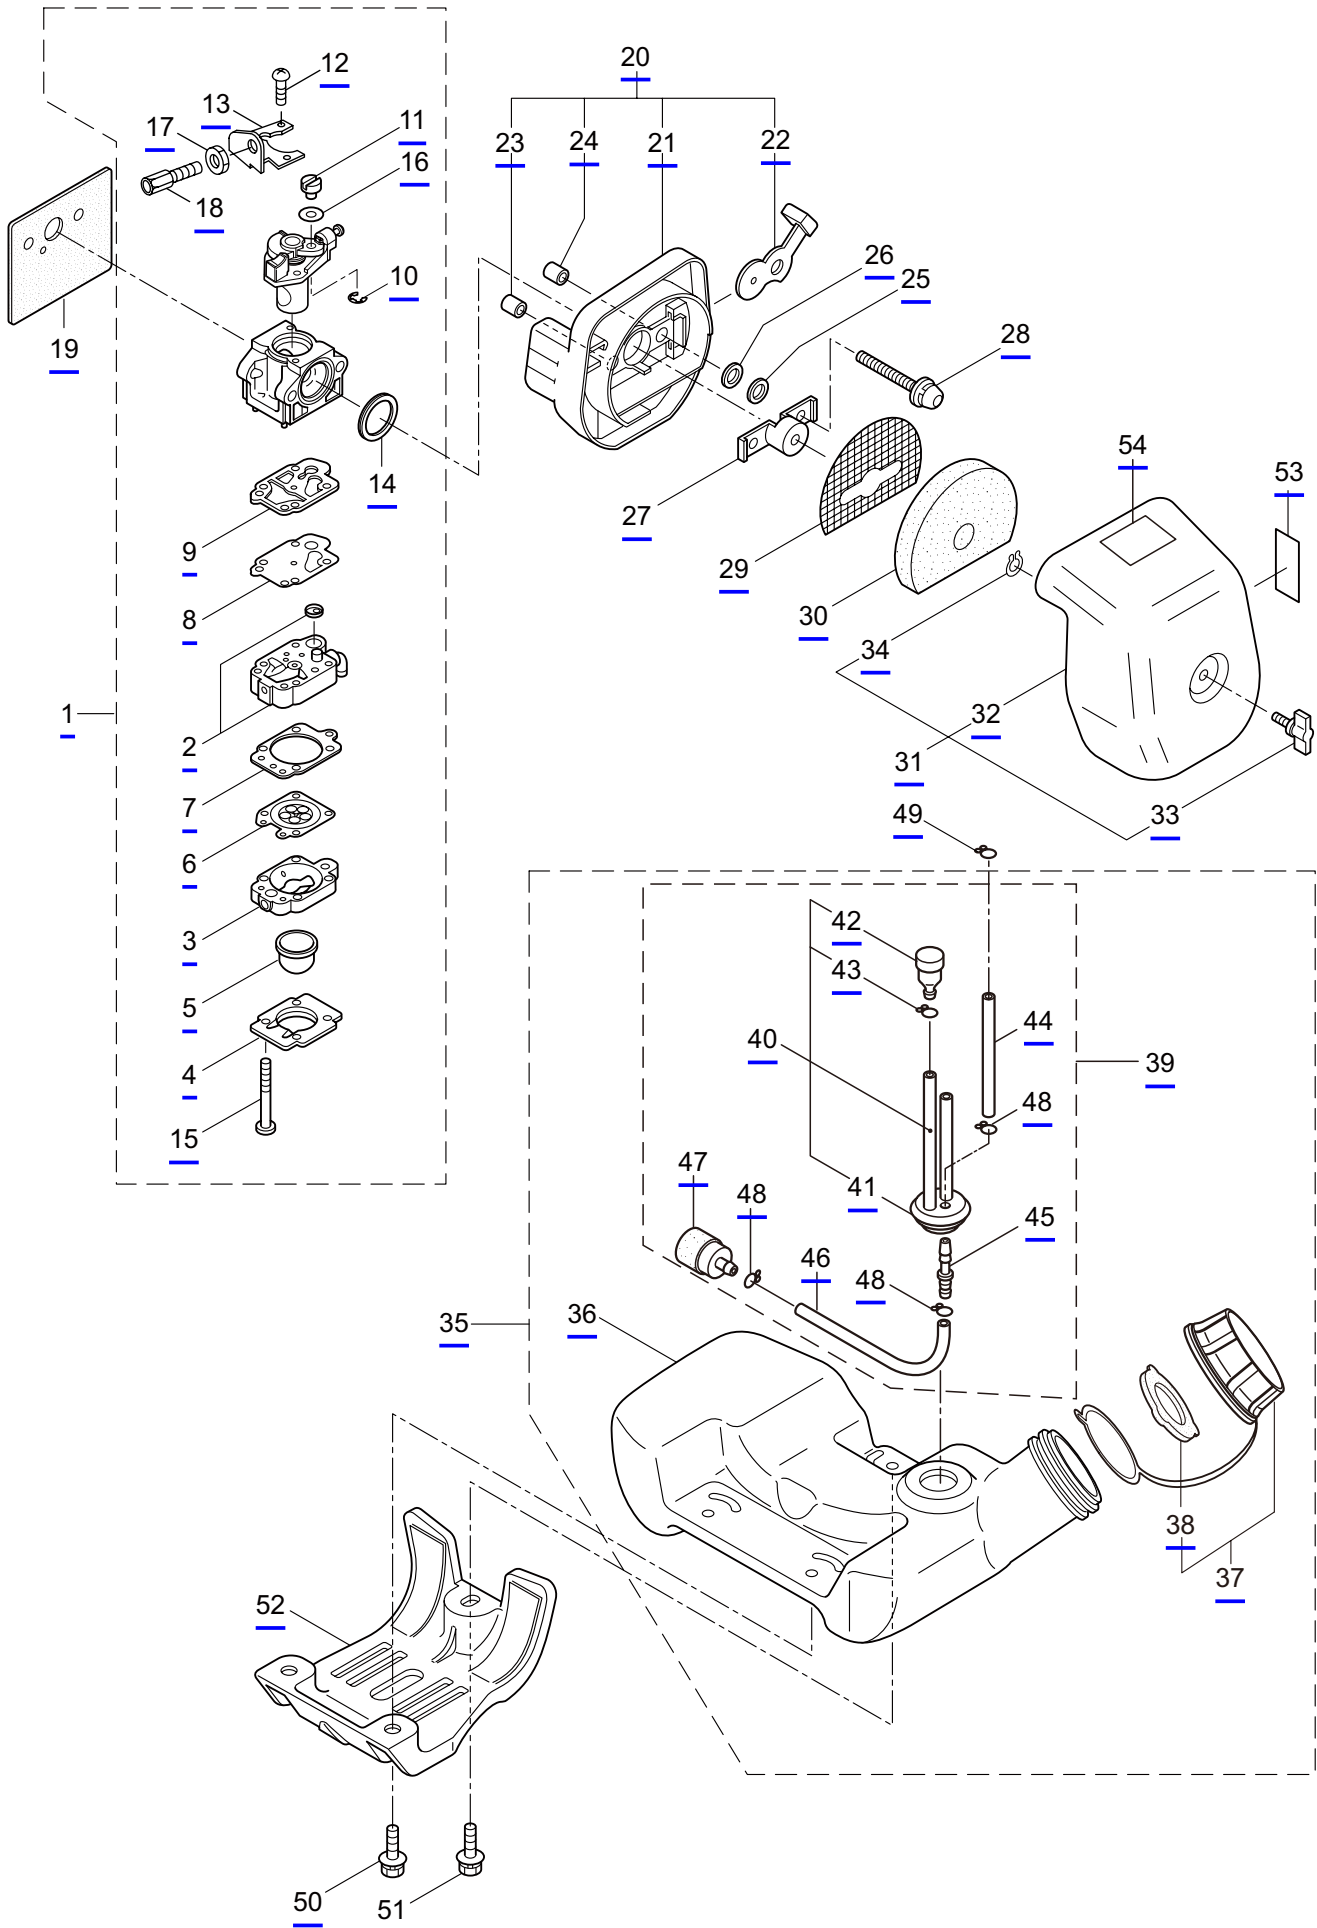

PS300

5. CARBURETOR, FUEL TANK

Ref. No.	Part No.	Part Name	Q'ty	Remarks	
5-1	282542	Carburetor Ass'y	1	Incl.2-18 New gasket required	
5-2	264155	Pump Body	1		
5-3	262991	Purge Body	1		
5-4	262992	Cover Plate	1		
5-5	261874	Primer Bulb	1		
5-6	283905	Diaphragm, Meterring	1		
5-7	262993	Gasket	1		
5-8	262994	Diaphragm,Fuel Pump	1		
5-9	282576	Gasket	1		
5-10	261876	E-Ring	1		
5-11	261658	Swivel	1		
5-12	261875	Screw	2		
5-13	264677	Bracket	1		
5-14	261657	Packing	1		
5-15	262996	Screw	4		
5-16	264678	Washer	1	M6	
5-17	261878	Nut	1		
5-18	263994	Adapter	1		
5-19	269762	Gasket	1		
5-20	268055	Air Filter Case Ass'y	1		Incl.21-24
5-21	268056	Air Filter Case	1		
5-22	268057	Valve	1		
5-23	268157	Sleeve	1		5.5x7.1x6L
5-24	268412	Sleeve	1		5.2x7.1x6.4L
5-25	263345	Packing	1		7.2x11xt1.3
5-26	263942	Washer	1	7.2x12xt0.15	
5-27	263815	Stay	1		
5-28	264016	Cap Screw	2		M5x60
5-29	265026	Screen	1		
5-30	265027	Foam Element	1		
5-31	268058	Air Filter Cover Ass'y	1	Incl.32-34	
5-32	268059	Air Filter Cover	1		
5-33	281438	Knob	1	#5	
5-34	261734	Snap Ring	1		
5-35	246592	Fuel Tank Ass'y	1		Incl.36-48
5-36	284820	Fuel Tank	1	Incl.38	
5-37	289046	Tank Cap Ass'y	1		
5-38	287058	Gasket	1		
5-39	289035	Fuel Pipe Pick-up Ass'y	1	Incl.40-48	
5-40	289036	Fuel Pipe Ass'y	1	Incl.41-43	
5-41	268065	Grommet	1	3x5x53L	
5-42	261590	Breather	1		
5-43	261117	Clip	1		
5-44	289028	Pipe A	1		
5-45	288921	Joint	1