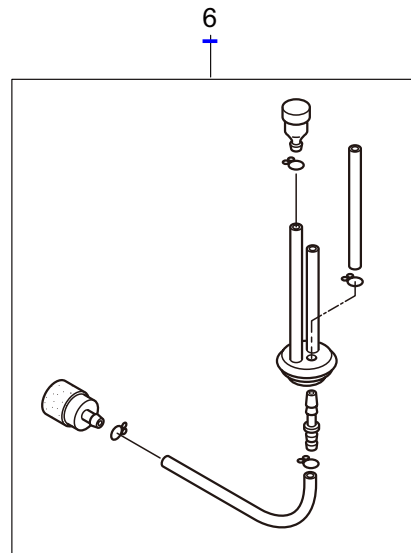

1. PARTS KIT

1

2

3

4

5

6

Ref. No.	Part No.	Part Name	Q'ty	Remarks
1-1	247676	Cylinder Kit	1	Incl.5
1-2	247677	Piston Kit	1	
1-3	246919	Clutch Kit	1	
1-4	247890	Carburetor Kit	1	
1-5	247867	Carburetor Parts Kit	1	
1-6	289035	Fuel Pipe Pick-up Ass'y	1	

PS300

2. MAIN BODY

Ref. No.	Part No.	Part Name	Q'ty	Remarks
2-1	365011	PS300	1	
2-2	261250	Cap Screw	4	M5x20
2-3	215512	Clutch Case Ass'y	1	Incl.4-10
2-4	214592	Bearing Case	1	
2-5	214161	Bearing	2	#6000ZZ
2-6	054676	Snap Ring	1	#26
2-7	560309	Buffer	1	
2-8	214163	Washer	1	
2-9	092033	Screw	4	M5x15
2-10	214593	Driveshaft Tube Adapter	1	
2-11	261246	Cap Screw	1	M5x25
2-12	243076	Driveshaft Tube Ass'y	1	Incl.22,23
2-13	219268	Driveshaft Ass'y	1	
2-14	054677	Clutch Drum	1	
2-15	211736	Shaft Grip	1	
2-16	211737	Band	2	
2-17	242050	Throttle Trigger Ass'y	1	Incl.18
2-18	237241	Label	1	
2-19	235752	Throttle Cable	1	
2-20	213548	Plastic Tube	1	#10x200L
2-21	243065	Label	1	PS300
2-22	219937	Label	1	
2-23	231896	Label	1	
2-24	227816	Loop Handle Ass'y	1	Incl.25
2-25	215608	Cap Screw	4	M5x30x16

PS300
4. ENGINE

Ref. No.	Part No.	Part Name	Q'ty	Remarks
4-46	269714	Plug Boot	1	
4-47	269715	Connector	1	
4-48	281756	Insulator	1	
4-49	261076	Woodruff Key	1	3x10
4-50	261417	Nut,Rotor	1	M8
4-51	280381	Spacer	2	
4-52	261256	Cap Screw	2	M4x25
4-53	285982	Spark Plug	1	NGK BPM8Y
4-54	269722	Lead	1	
4-55	268044	Lead	1	
4-56	269189	Grommet	1	
4-57	264588	Clamp	1	
4-58	273254	Starter Ass'y	1	Incl.59-69
4-59	283504	Reel	1	
4-60	283505	Cam Plate	1	
4-61	283506	Spring	1	
4-62	261721	Spiral Spring	1	
4-63	267213	Screw	1	
4-64	273261	Rope Ass'y	1	Incl.65-67
4-65	283579	Stater Rope	1	
4-66	287651	Starter Grip	1	
4-67	283511	Rope Stopper	1	
4-68	277328	Cover	1	
4-69	273037	Screw	1	
4-70	283575	Starter Pawl Ass'y	1	
4-71	284698	Adapter Ass'y	1	
4-72	283391	Cap Screw	2	M4x20
4-73	265726	Cap Screw	4	M4x16
4-74	282096	Cap Screw	1	M4x16WSW