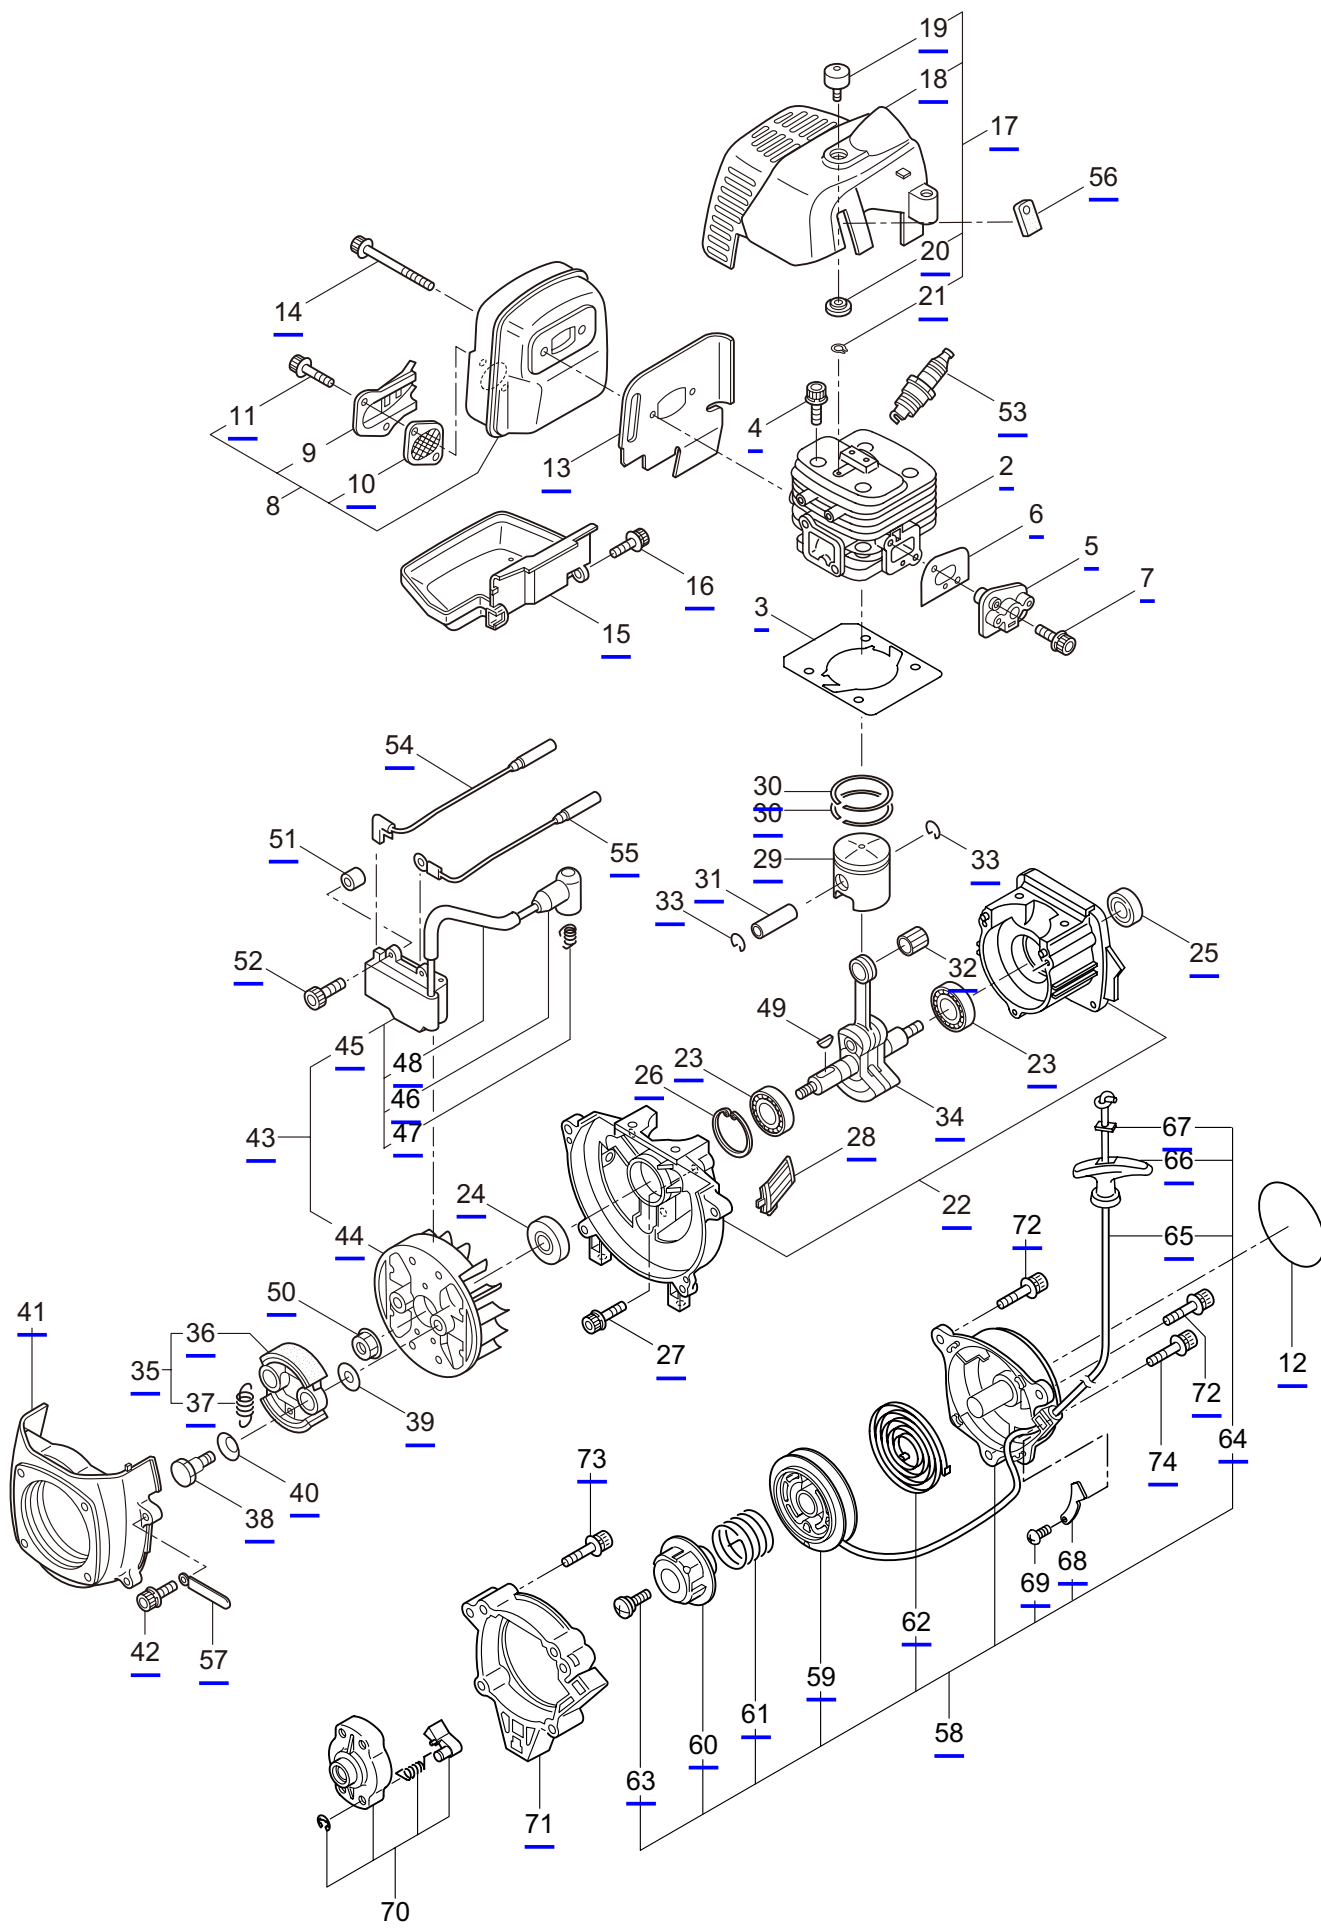

PS300
4. ENGINE

Ref. No.	Part No.	Part Name	Q'ty	Remarks
4-1	875581	Engine	1	CE300/115
4-2	286791	Cylinder	1	
4-3	286846	Gasket	1	
4-4	261250	Cap Screw	4	M5x20
4-5	269144	Insulator	1	New gasket required
4-6	267049	Gasket	1	
4-7	265924	Cap Screw	2	M5x25
4-8	283007	Muffler Ass'y	1	Incl.9-11
4-9	268171	Muffler Tail	1	
4-10	267056	Spark Arrester	1	
4-11	265107	Cap Screw	2	M4x10
4-12	246567	Label	1	CER300
4-13	281440	Gasket	1	
4-14	266402	Cap Screw	2	M5x55
4-15	281435	Under Cover	1	
4-16	267191	Cap Screw	1	M5x16
4-17	286707	Top Cover Ass'y	1	Incl.18-21
4-18	281434	Top Cover	1	
4-19	286300	Knob	1	
4-20	261020	Spacer	1	
4-21	261734	Snap Ring	1	#5
4-22	286851	Crankcase	1	
4-23	280488	Bearing	2	PPL 6001
4-24	261492	Oil Seal	1	ISCD12287
4-25	261386	Oil Seal	1	ISCD12227
4-26	055185	Snap Ring	1	H28
4-27	261612	Cap Screw	3	M5x30
4-28	281442	Screen	1	
4-29	283380	Piston	1	
4-30	265067	Piston Ring	2	(2)Required
4-31	265068	Piston Pin	1	
4-32	265225	Bearing,Needle	1	
4-33	261393	Clip,Piston Pin	2	
4-34	265141	Crankshaft/Conn.Rod Ass'y	1	
4-35	267327	Clutch Ass'y	1	Incl.36,37
4-36	267342	Clutch Shoe	2	(2)required
4-37	267345	Spring,Clutch	1	
4-38	264505	Bolt	2	
4-39	261189	Washer	2	6x16.5x1.2
4-40	261777	Wave Washer	2	
4-41	281433	Fan Cover	1	
4-42	261250	Cap Screw	4	M5x20
4-43	287898	Magneto Ass'y	1	Incl.44-48
4-44	287902	Rotor/Fan	1	
4-45	281746	Ignition Coil Ass'y	1	Incl.46-48