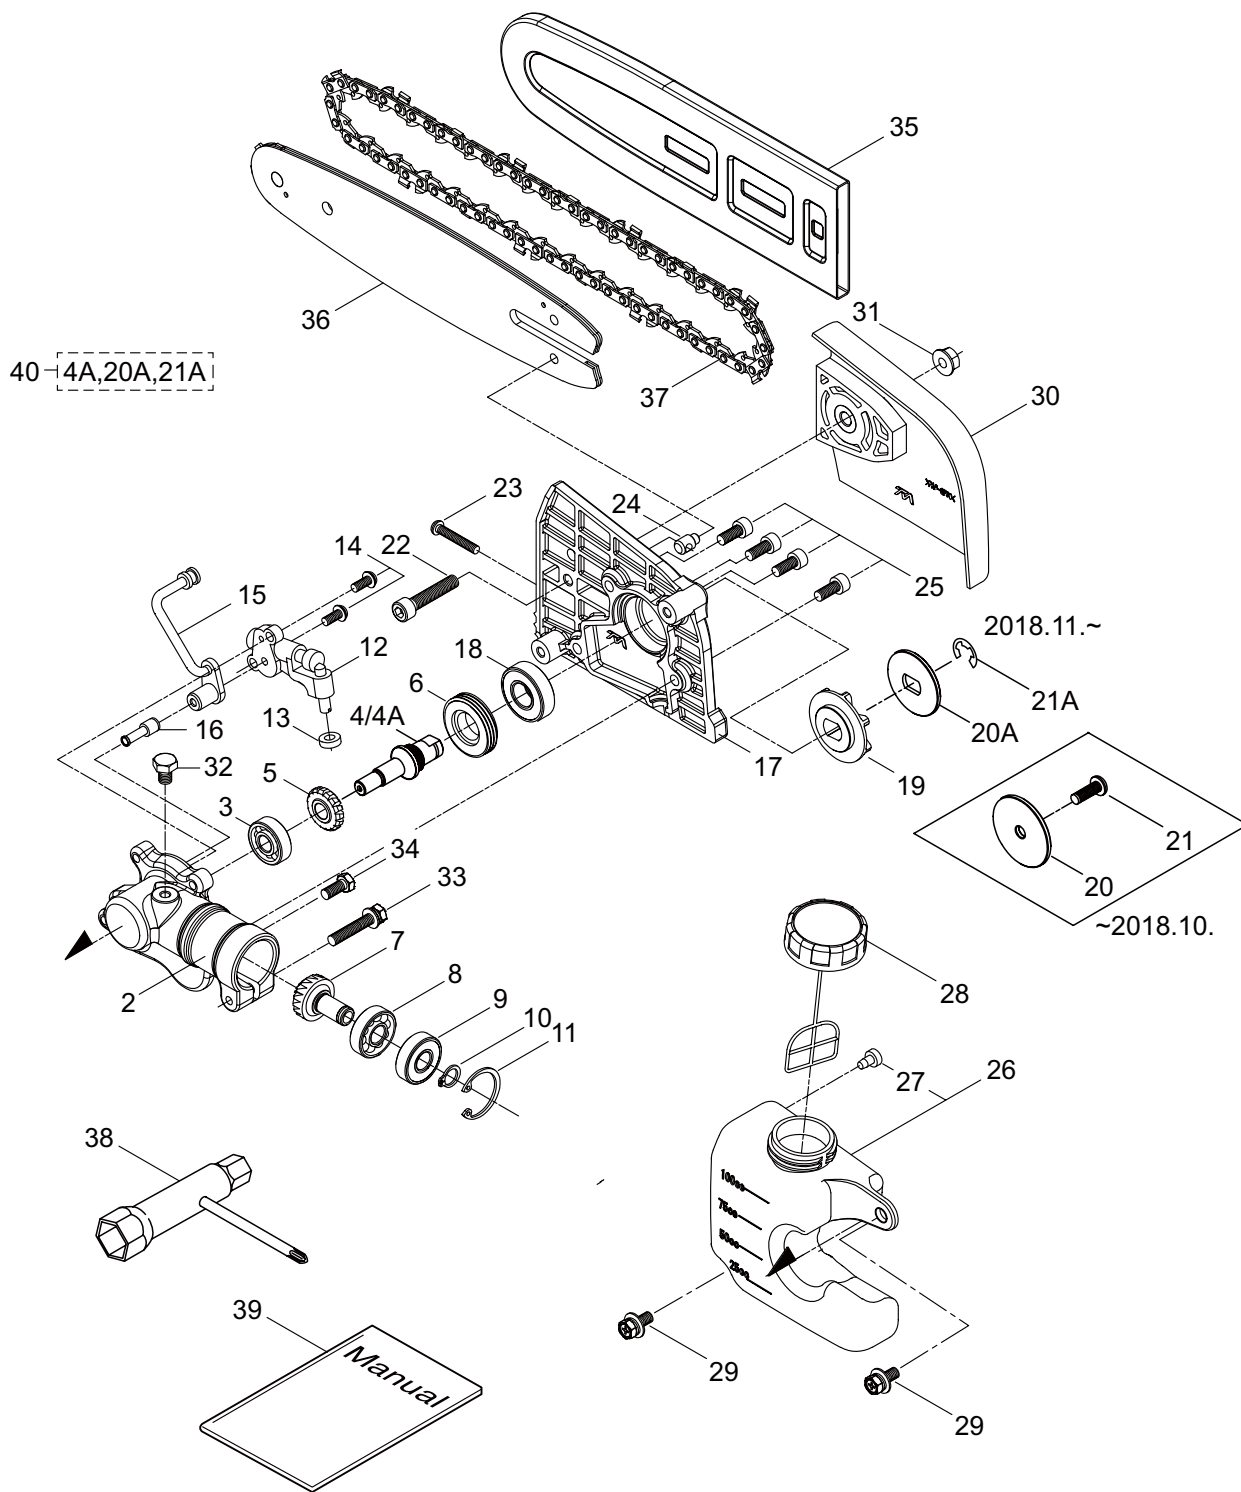

PARTS LIST

QC-P HEAD

CONTENTS

1. QC-P <u>HEAD</u>	1
---------------------------	---

2021. 04.

MARUYAMA

P/N 524103-1

QC-P HEAD

Ref. No.	Part No.	Part Name	Q'ty	Remarks
1-1	364536	QC-P HEAD	1	
1-2	231855	Gearcase A	1	
1-3	227990	Bearing	1	#608
1-4	231856	Gear Shaft	1	~2018.10.
1-4A	241692	Gear Shaft	1	2018.11.~
1-5	231857	Gear	1	
1-6	231858	Worm Wheel	1	
1-7	231859	Pinion Shaft	1	
1-8	227992	Bearing	1	#609
1-9	227993	Bearing	1	#609Z
1-10	228477	Snap Ring	1	#9
1-11	140270	Snap Ring	1	#24
1-12	231860	Oil Pump	1	
1-13	231861	Seal	1	
1-14	231862	Screw	2	
1-15	231863	Pipe, Oil	1	
1-16	231864	Strainer	1	
1-17	234084	Gearcase B	1	
1-18	227991	Bearing	1	#6001DDU
1-19	231866	Sprocket	1	
1-20	231867	Washer	1	~2018.10.
1-20A	241693	Washer	1	2018.11.~
1-21	231868	Bolt	1	~2018.10.
1-21A	241694	E-Ring	1	2018.11.~
1-22	125588	Bolt	1	M6x30
1-23	234085	Screw	1	M4x30
1-24	231870	Adjuster	1	
1-25	231871	Bolt	4	M5x12
1-26	234086	Oil Tank Ass'y	1	Incl.27
1-27	231873	Breather	1	
1-28	231874	Tank Cap Ass'y	1	
1-29	092580	Bolt	2	M5x12
1-30	231875	Chain Cover Comp	1	
1-31	126756	Nut	1	M6
1-32	089819	Bolt	1	M6x8
1-33	261246	Cap Screw	1	M5x25
1-34	215993	Cap Screw	1	M5x10
1-35	234087	Chain Cover	1	
1-36	234088	Guide Bar	1	
1-37	289536	Chain	1	
1-38	219968	Box Spanner	1	10x19x(-)
1-39	237821	Instruction Manual	1	
1-40	241691	Gear Shaft Ass'y	1	Incl.4A,20A,21A 2018.11.~