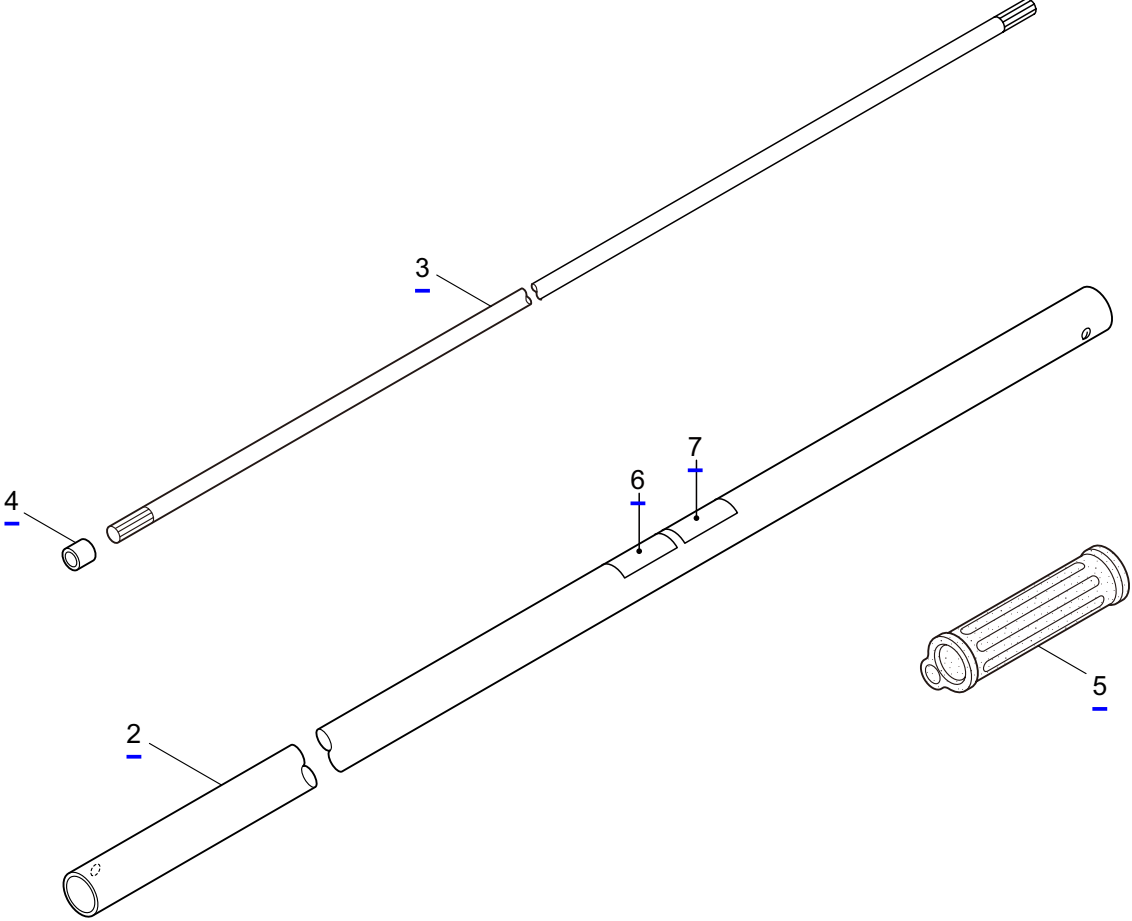

PARTS LIST

QC-PL SHAFT

CONTENTS

1. QC-PL_SHAFT	1 ~ 2
----------------------	-------

2015. 06.

MARUYAMA

P/N 524105

1. QC-PL_SHAFT

Ref. No.	Part No.	Part Name	Q'ty	Remarks
1-1	364534	QC-PL SHAFT	1	
1-2	237695	Driveshaft Tube Ass'y	1	1500L
1-3	237696	Driveshaft	1	1536L
1-4	216079	Stopper	1	
1-5	215532	Shaft Grip	1	
1-6	231896	Label	1	
1-7	219937	Label	1	