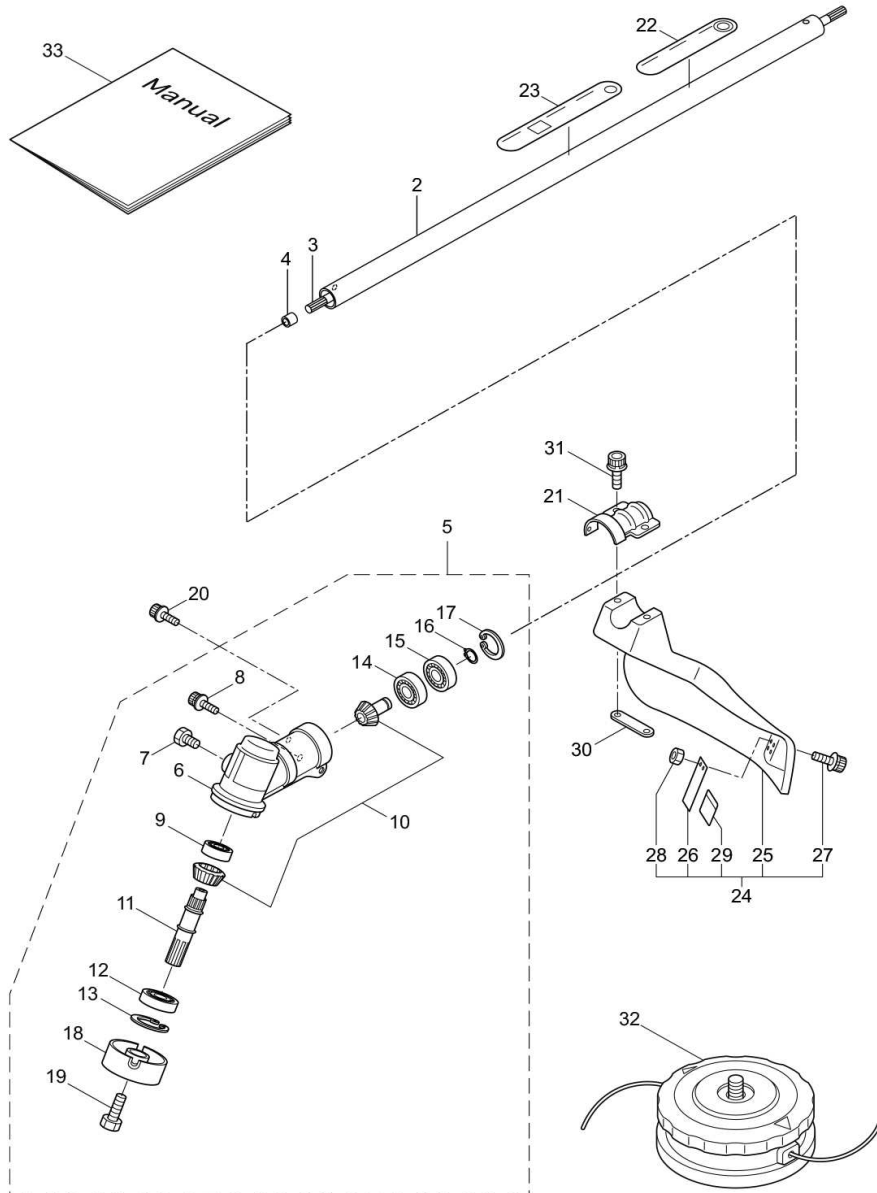

2019/05/01 09:20:43

Model Code [364527](#)

Model Name [QC-S\(MUS\)](#)

Index Name [QC-S\(MUS\)](#)

PARTS LIST

QC-S

CONTENTS

1. QC-S 1 ~ 2

2015. 06.

P/N 524095

2019/05/01 09:21:32

Model Code [364527](#)

Model Name [QC-S\(MUS\)](#)

Index Name

1. [QC-S](#)

1. QC-S

2019/05/01 09:22:04

Position	Parts Number	Parts Name	Unit Quantity	Set Unit Quantity	Remarks
1	364527	QC-S(MUS)	1		
2	237170	DRIVESHAFT TUBE ASSY	1		
3	236843	DRIVE SHAFT B	1		758L
4	216079	STOPPER	1		
5	225959	GEAR CASE ASSY	1		Incl.6-19
6	225960	GEAR CASE	1		
7	234109	BOLT	1	5	M8x8
8	261246	CAP SCREW	1	5	M5x25
9	210554	BEARING #608	1		#608
10	227106	GEAR SET	1		
11	215762	BLADE SHAFT	1		
12	212999	BEARING #60012RK	1		#6001 2RK
13	055185	SNAP RING #28	1	5	#28
14	210560	BEARING 609	1		#609
15	140268	BEARING #609Z	1		#609Z
16	228477	C-SHAPED RING	1		#9
17	140270	C-SHAPED SNAP RING	1		#24
18	222890	BOSS ADAPTER	1		
19	221998	BOLT	1		M8x12,Counterclockwise
20	261233	SCREW	1		M5x12
21	225962	BRACKET	1		
22	221501	CAUTION MARK	1		Warning
23	221502	CAUTION MARK	1		Caution
24	226300	COVER ASSY	1		Incl.25-29
25	225961	SAFETY COVER	1		
26	231493	STRING CUTTER LONG	1		
27	227817	BOLT	2	5	M5x12
28	081027	NUT	2	5	M5
29	212972	CODE CUTTER COVER	1		
30	225963	THREADED BRACKET	1		
31	261612	CAP SCREW	2		M5x30
32	234704	M-TWIST(L)4	1		
33	237806		1		